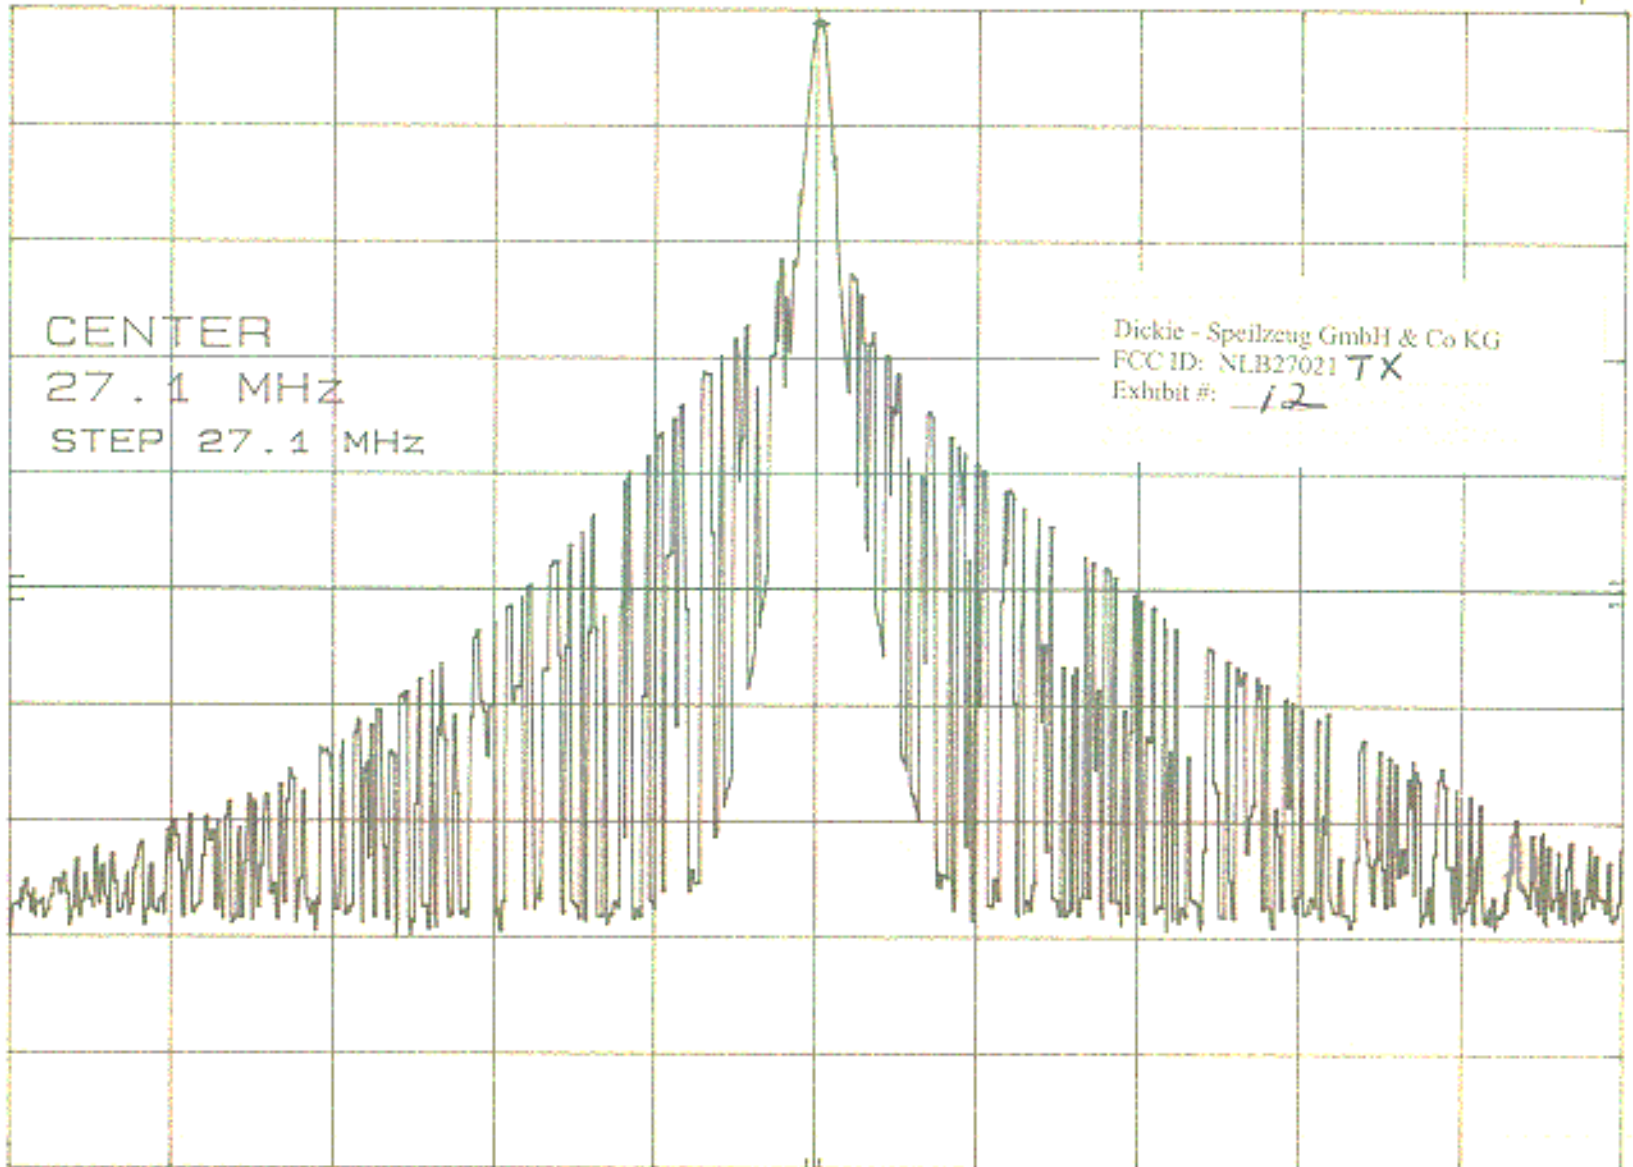

MKR 27.14 MHz

75.80 dB μ V

hp REF 77.0 dB μ V ATTN 0 dB +0 dB

10 dB/

OFFSET
-20.0
dB

DL
27.0
dB μ V

CENTER
27.1 MHz
STEP 27.1 MHz

Dickie - Speilzeug GmbH & Co KG
FCC ID: NLB27021 TX
Exhibit #: 12

CENTER 27.1 MHz
RES BW 100 kHz (1) VBW 300 kHz

SPAN 10.0 MHz
SWP 20.0 msec