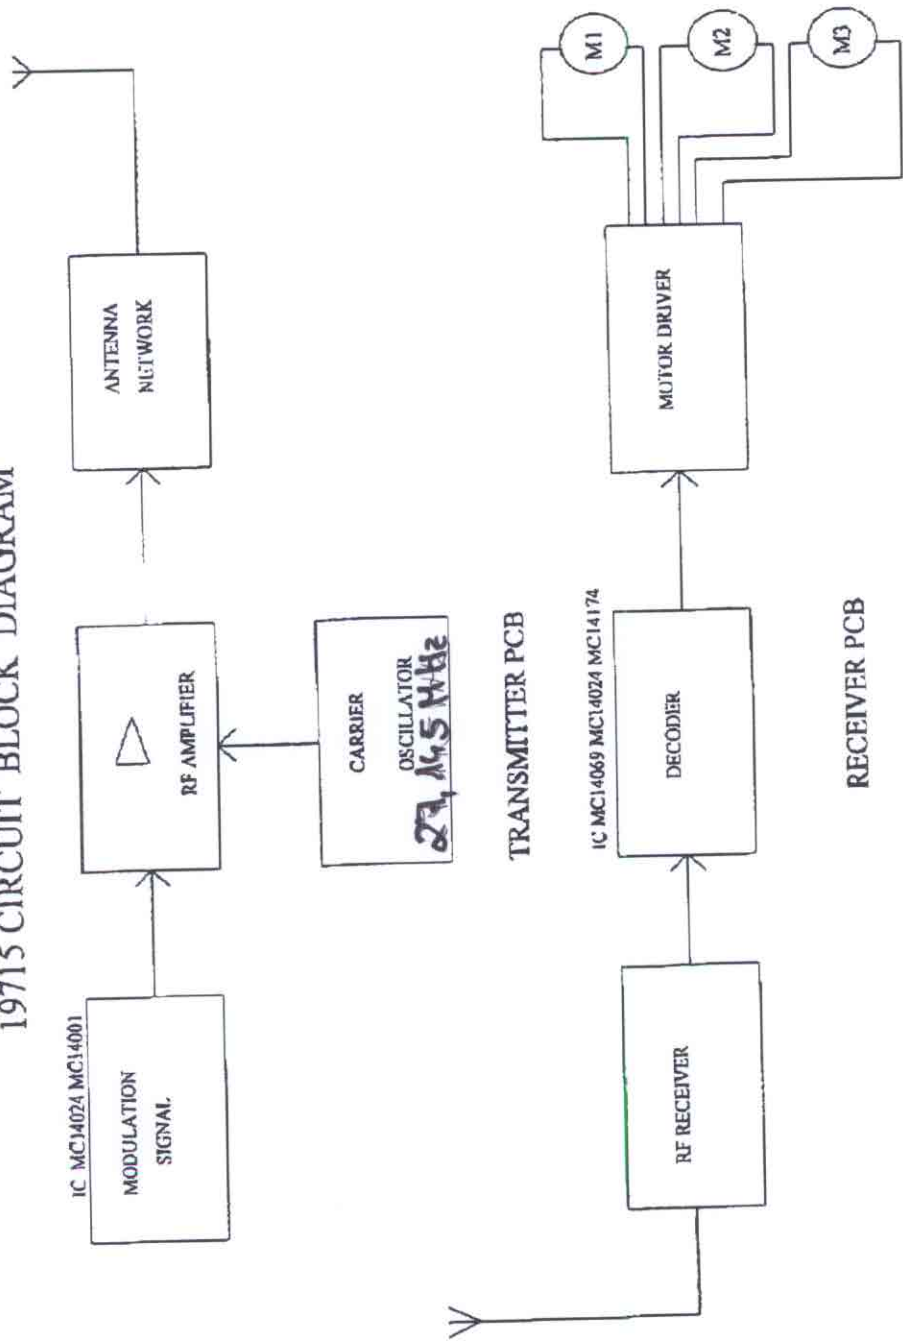

Model 27007

### 19715 CIRCUIT BLOCK DIAGRAM

Title		Revision	
Size	Number	Sheet of	Drawn By
A4		17 Apr 2003	TANG YUAN SONG
DATE		C:\Widawater\De	
FILE			