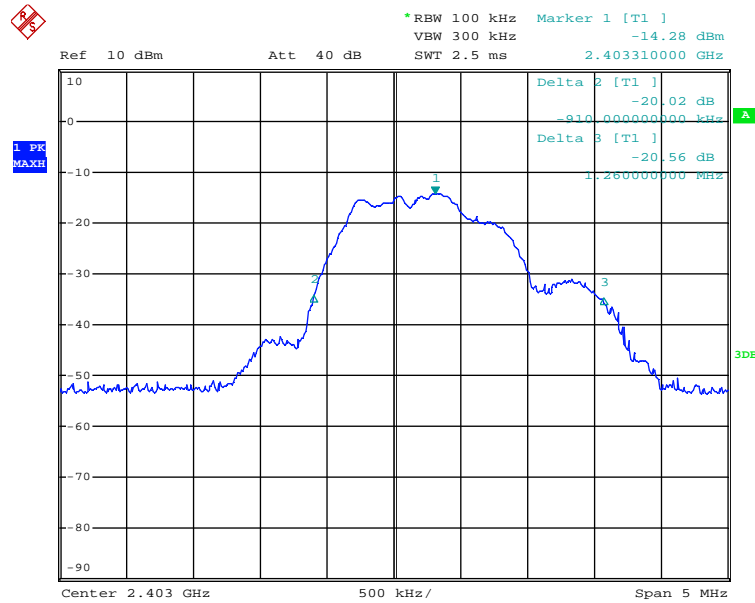

## Test Results

## 20dB Bandwidth

Tx frequency: 2403MHz

Date: 10.JAN.2019 04:52:01

Tx frequency: 2441MHz

Date: 10.JAN.2019 04:54:54

Tx frequency: 2481MHz

Date: 10.JAN.2019 04:57:57