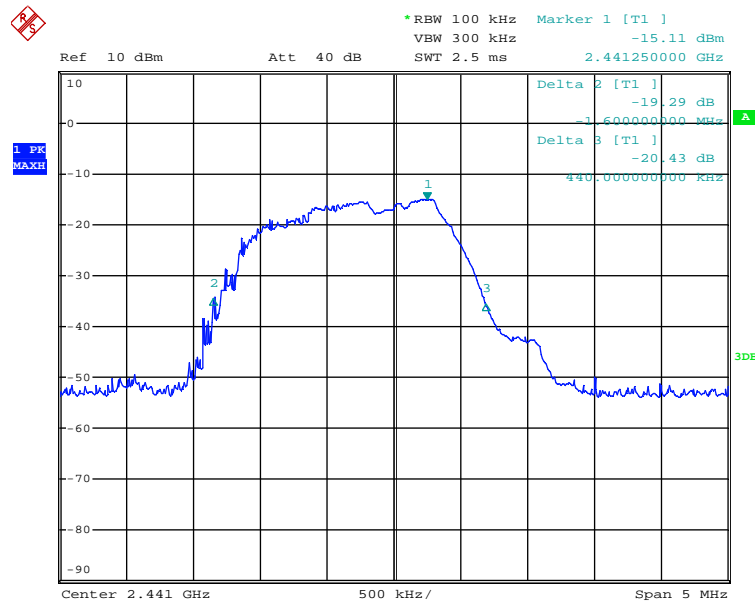

## Test Results

## 20dB Bandwidth

Tx frequency: 2403MHz

Date: 10.JAN.2019 04:52:01

Tx frequency: 2441MHz

Date: 10.JAN.2019 04:54:54

Tx frequency: 2481MHz

Date: 10.JAN.2019 04:57:57