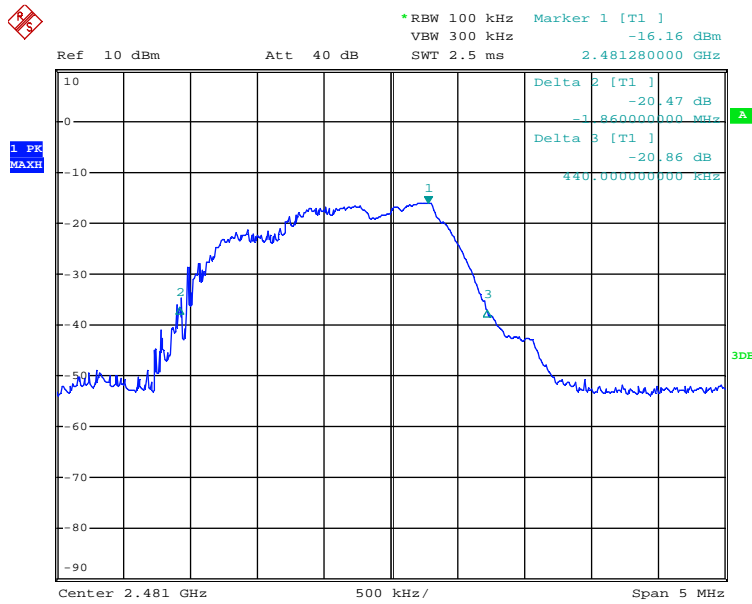

## Test Results

## 20dB Bandwidth

Tx frequency: 2403MHz

Date: 10.JAN.2019 04:52:01

Tx frequency: 2441MHz

Date: 10.JAN.2019 04:54:54

Tx frequency: 2481MHz

Date: 10.JAN.2019 04:57:57