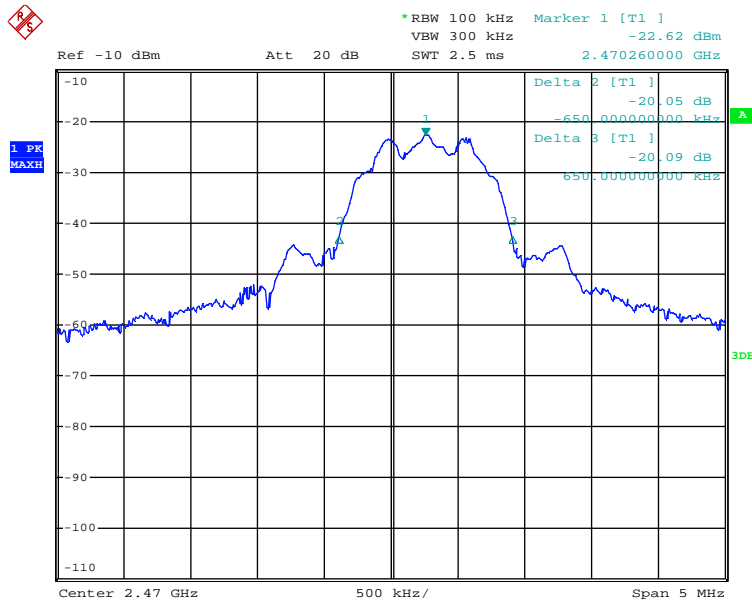

Appendix 1

Test Results

20dB Bandwidth

Tx frequency: 2410MHz

Date: 24.JAN.2019 08:42:06

Tx frequency: 2440MHz

Date: 24.JAN.2019 08:43:41

Tx frequency: 2470MHz