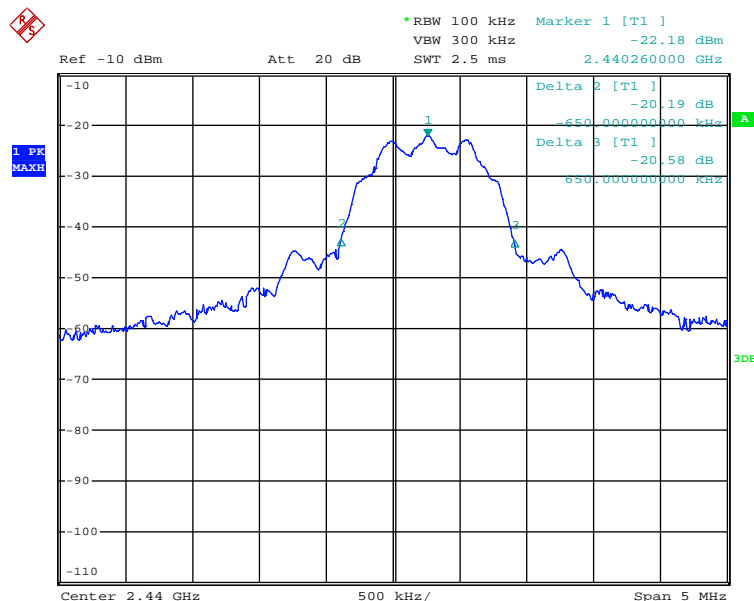

Appendix 1

Test Results

20dB Bandwidth

Tx frequency: 2410MHz

Date: 24.JAN.2019 08:42:06

Tx frequency: 2440MHz

Date: 24.JAN.2019 08:43:41

Tx frequency: 2470MHz