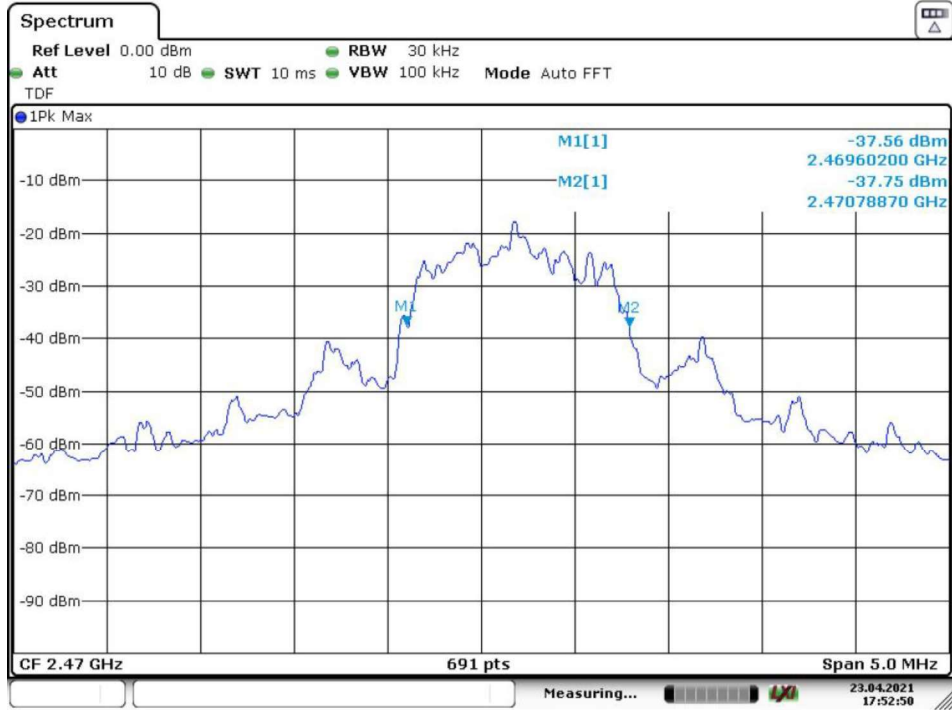

# 20dB Bandwidth

Tx frequency: 2410MHz

Date: 23. APR. 2021 17:49:13

Tx frequency: 2440MHz

Date: 23. APR. 2021 17:51:13

Tx frequency: 2470MHz

Date: 23.APR.2021 17:52:50