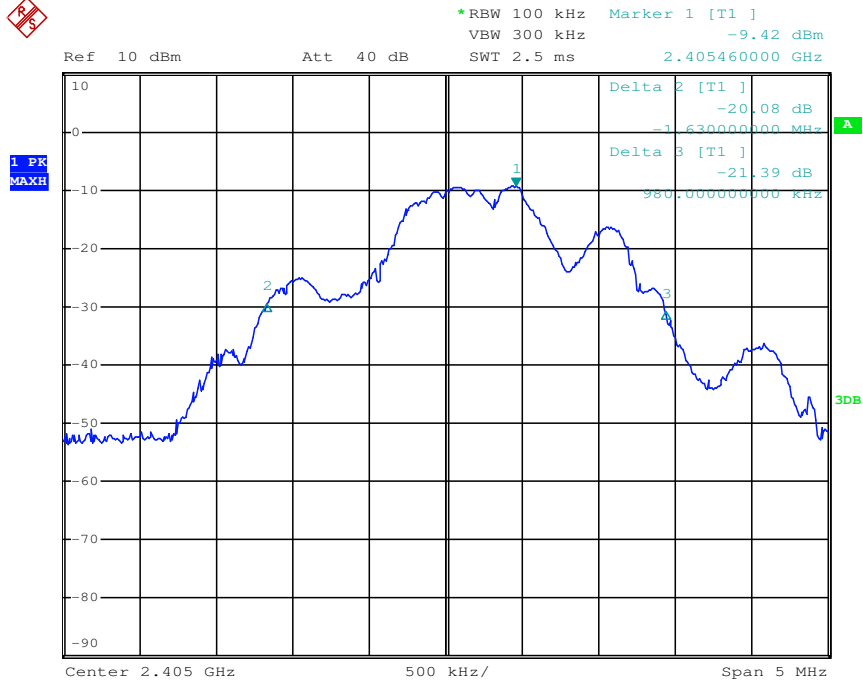

Appendix 1

Test Results

20dB Bandwidth

Tx frequency: 2405MHz

Tx frequency: 2440MHz

Tx frequency: 2475MHz