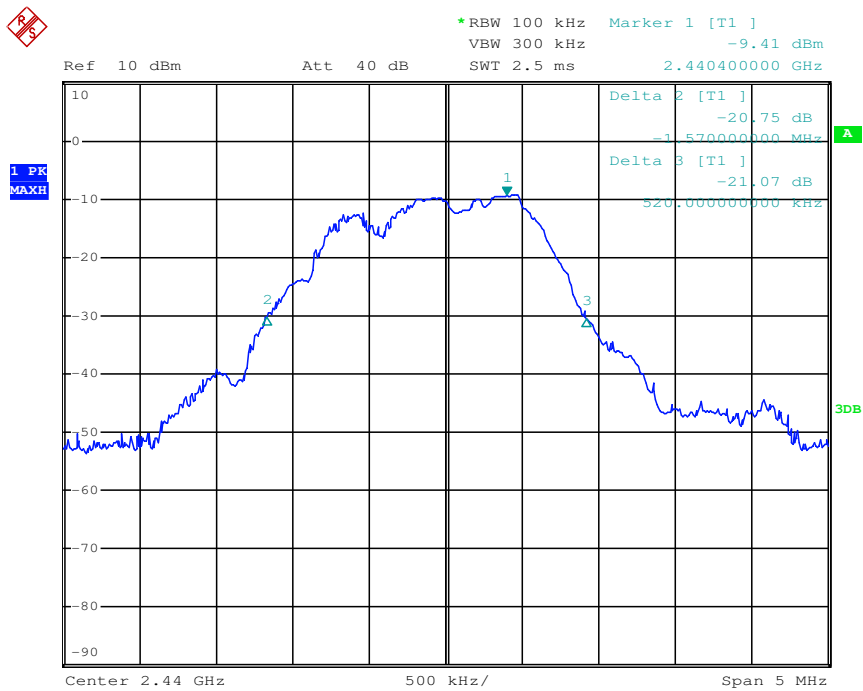

Appendix 1

Test Results

20dB Bandwidth

Tx frequency: 2405MHz

Tx frequency: 2440MHz

Tx frequency: 2475MHz