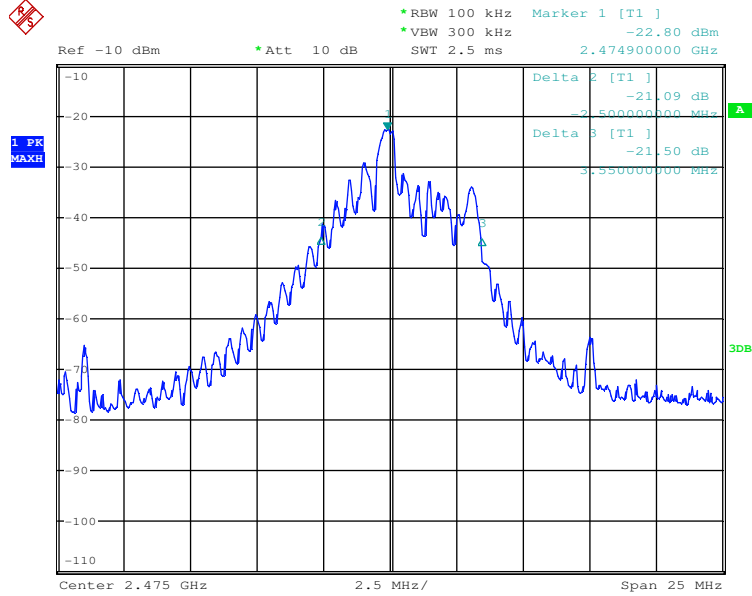

Appendix 1

Test Results

20dB Bandwidth

Tx frequency: 2410MHz

Date: 12.SEP.2016 10:50:43

Tx frequency: 2440MHz

Date: 12.SEP.2016 10:47:21

Tx frequency: 2475MHz