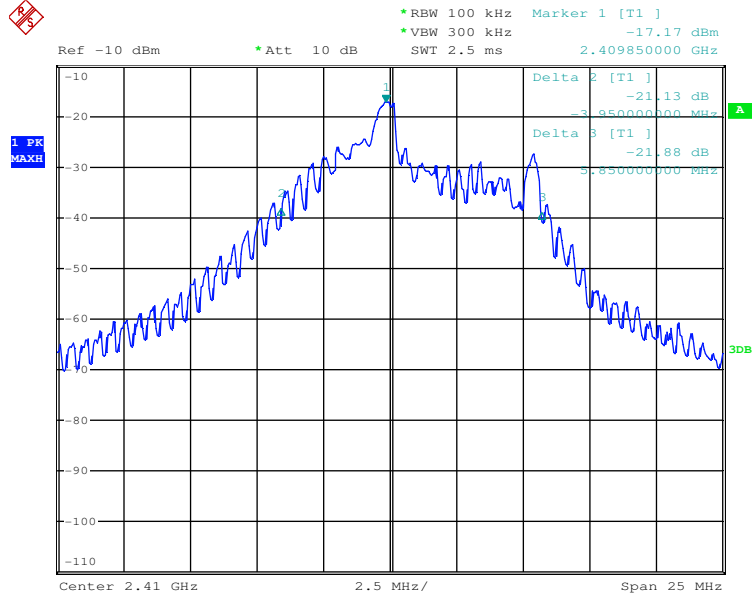

Appendix 1

Test Results

20dB Bandwidth

Tx frequency: 2410MHz

Date: 12.SEP.2016 10:50:43

Tx frequency: 2440MHz

Date: 12.SEP.2016 10:47:21

Tx frequency: 2475MHz