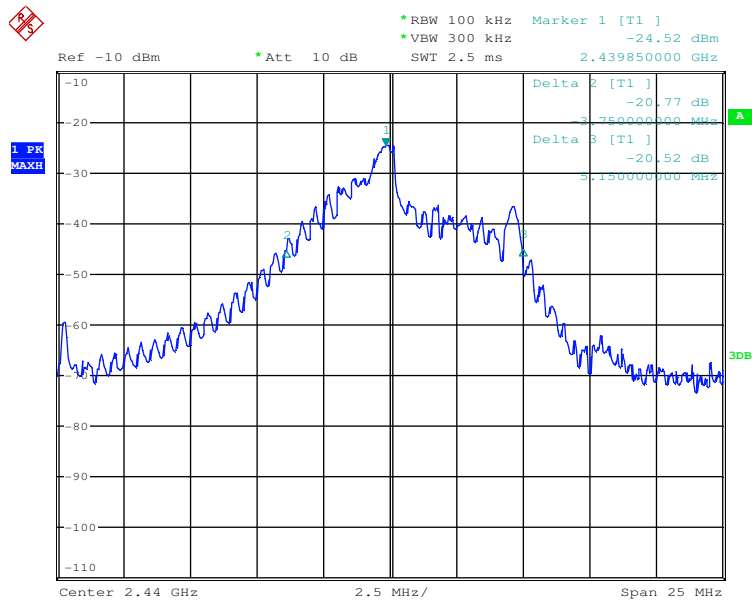

Appendix 1

Test Results

20dB Bandwidth

Tx frequency: 2410MHz

Date: 12.SEP.2016 10:50:43

Tx frequency: 2440MHz

Date: 12.SEP.2016 10:47:21

Tx frequency: 2475MHz