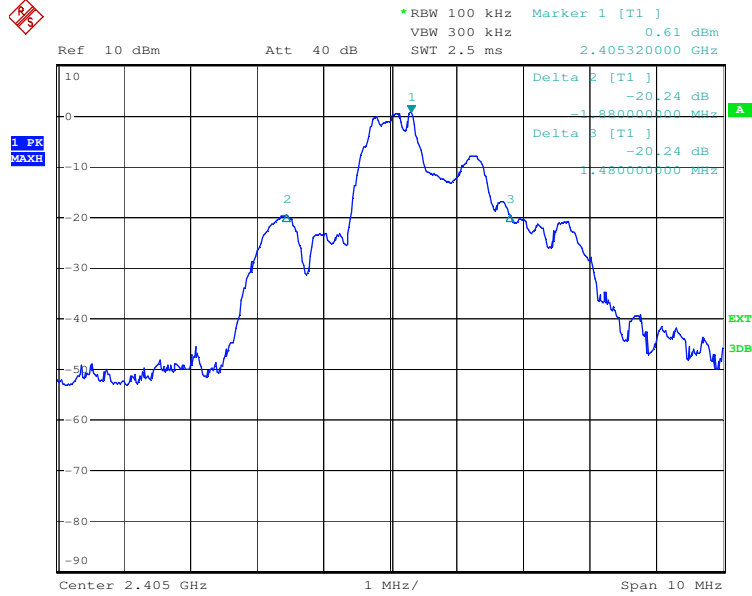

Appendix 1

Test Results

20dB Bandwidth

Tx frequency: 2405MHz

Date: 4.AUG.2016 17:15:39

Tx frequency: 2440MHz

Date: 4.AUG.2016 16:37:31

Tx frequency: 2475MHz