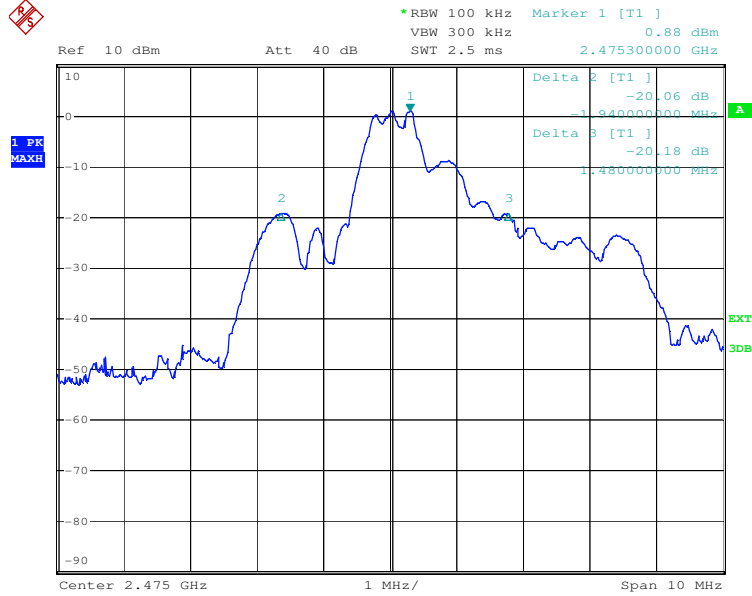

Appendix 1

Test Results

20dB Bandwidth

Tx frequency: 2405MHz

Date: 4.AUG.2016 17:15:39

Tx frequency: 2440MHz

Date: 4.AUG.2016 16:37:31

Tx frequency: 2475MHz