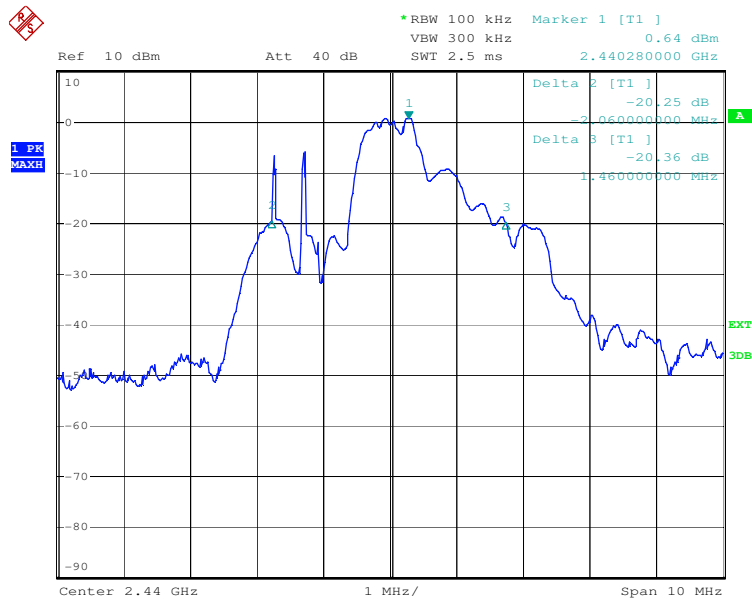

Appendix 1

Test Results

20dB Bandwidth

Tx frequency: 2405MHz

Date: 4.AUG.2016 17:15:39

Tx frequency: 2440MHz

Date: 4.AUG.2016 16:37:31

Tx frequency: 2475MHz