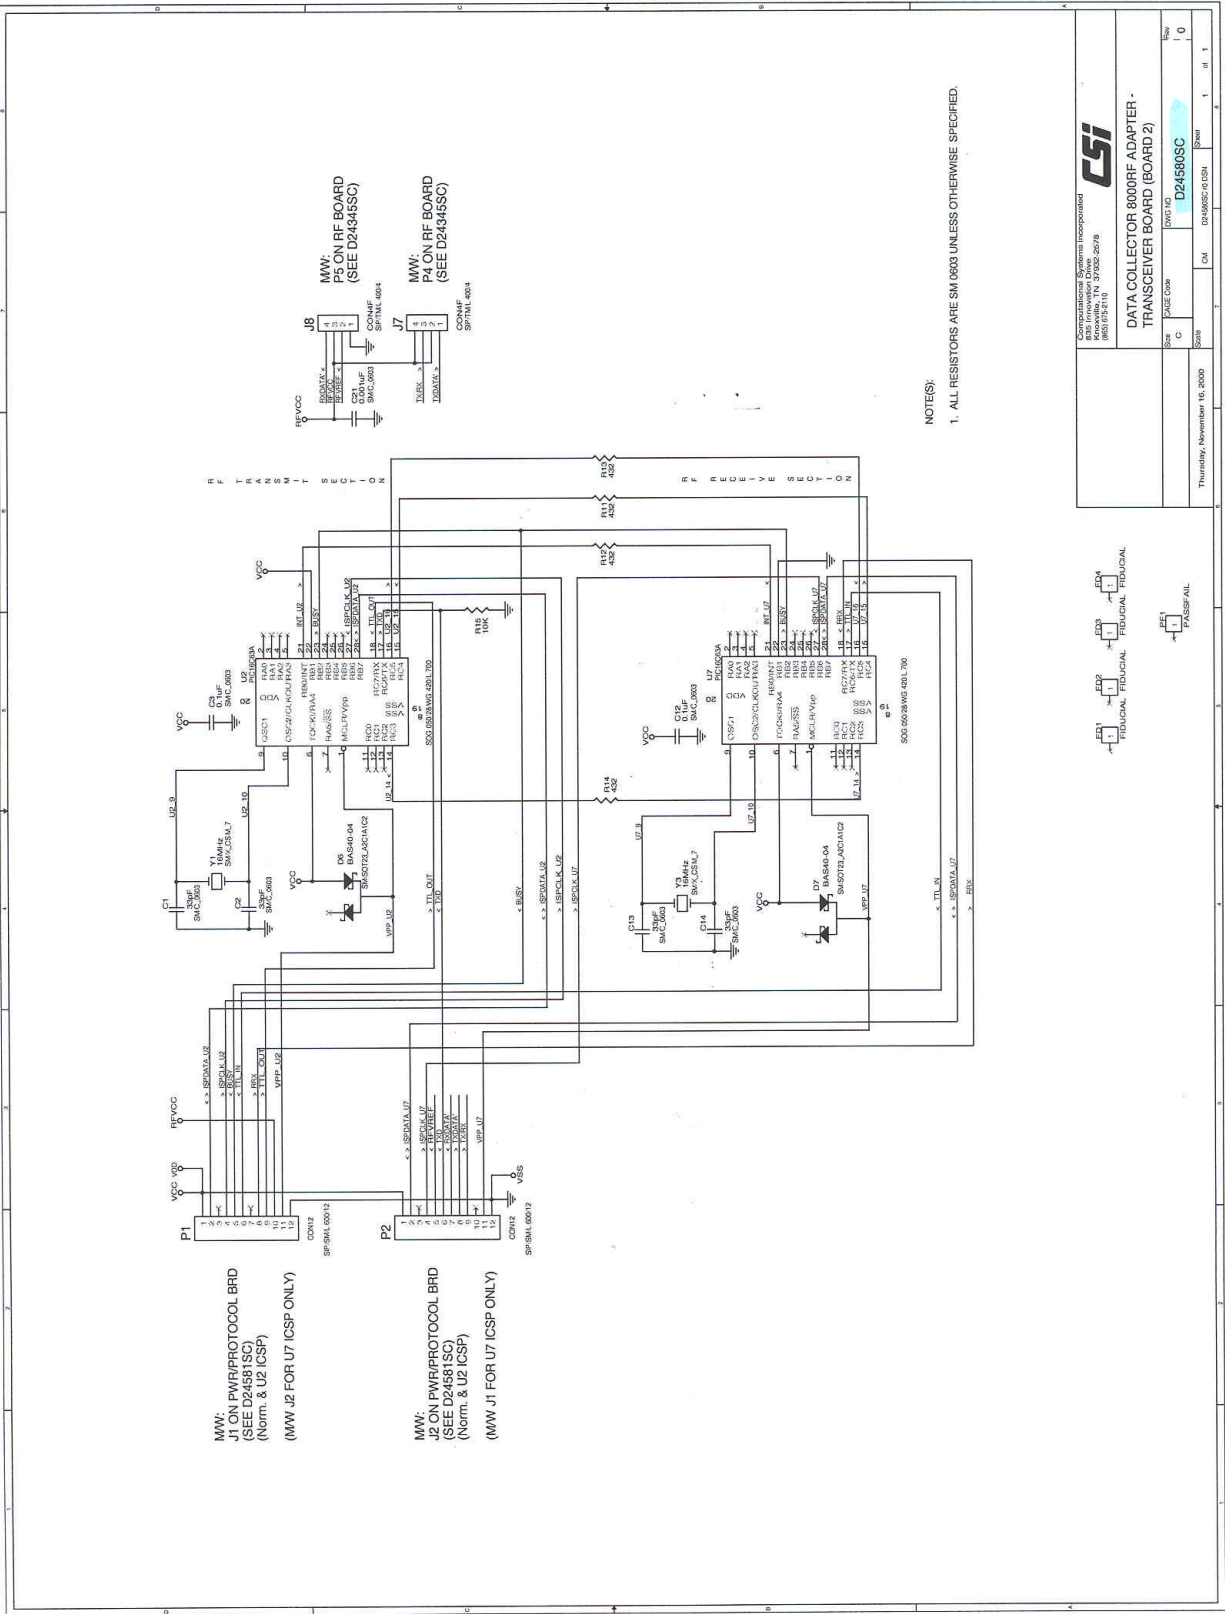

COMMUNICATIONS SYSTEMS Incorporated 1200 Innovation Drive Sunnyvale, CA 94085-5078 (408) 737-2111	
DATA COLLECTOR 8000RF ADAPTER - PWR/PROTOCOL BOARD (BOARD 1)	
Rev	1.0
Part No	D24581SC
Sheet	1 of 1
Date	02/04/92 C-USA
Thursday, November 16, 2000	

DATA COLLECTOR 8000RF ADAPTER - TRANSCIEVER BOARD (BOARD 2)	
Size	C
Page Code	D24580SC
Rev	0
Doc No	004580SC/01/01
Col	1 of 1
Sheet	1 of 1

Thursday, November 10, 2000