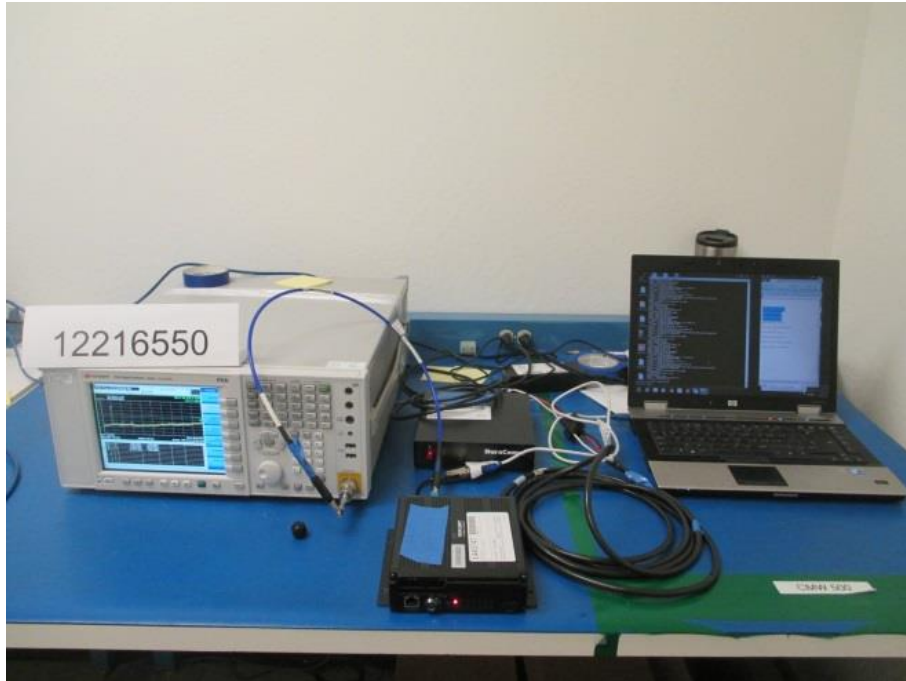

10. SETUP PHOTOS

ANTENNA PORT CONDUCTED RF MEASUREMENT SETUP

FRONT PHOTO

3 METER RADIATED SPURIOUS EMISSIONS BELOW 30MHz

FRONT PHOTO

BACK PHOTO

3 METER RADIATED SPURIOUS EMISSIONS 30MHz TO 1GHz

FRONT PHOTO

BACK PHOTO

3 METER RADIATED SPURIOUS EMISSIONS 1GHz TO 18GHz

FRONT PHOTO

BACK PHOTO

END OF REPORT