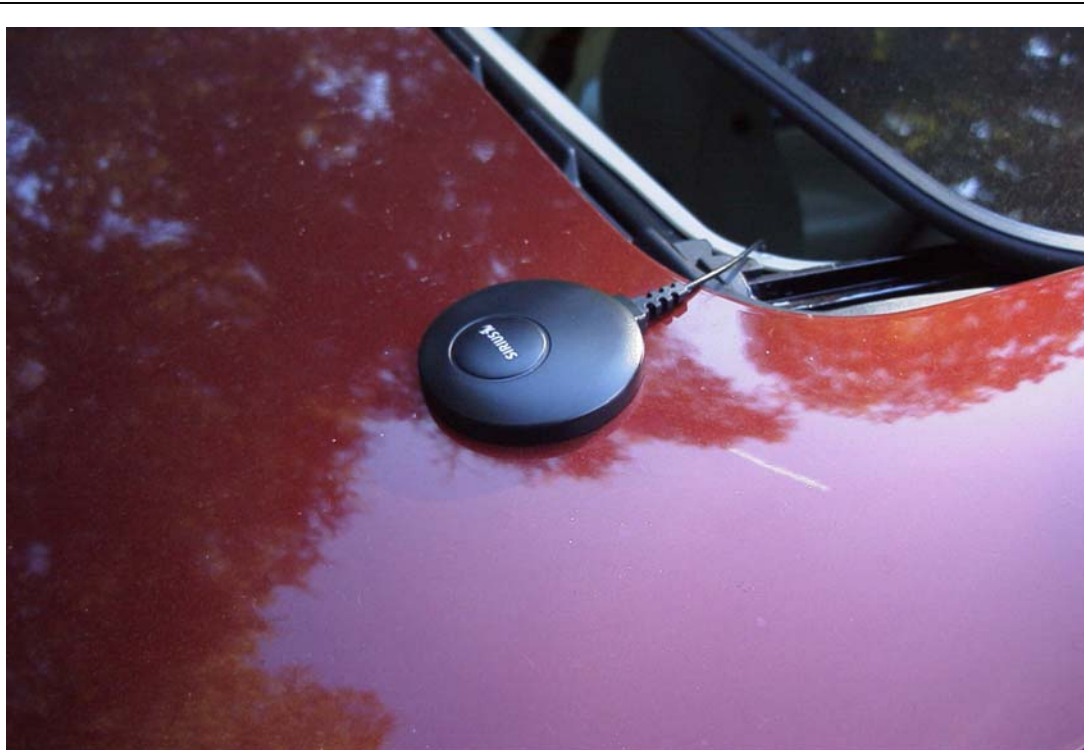

SIRIUS SATELLITE RADIO – SV3 - TEST SETUP PHOTOS

SV3 radio in 2003 Hyundai Santa Fe

Satellite antenna on 2003 Hyundai Santa Fe

External remote antenna in 2003 Hyundai Santa Fe

Lowest Margin for SV3 radio in 2003 Hyundai Santa Fe is at 135 degrees

SV3 radio in 2005 Volvo S60

Satellite antenna on 2005 Volvo S60

External remote antenna on 2005 Volvo S60

Lowest Margin for SV3 radio in 2005 Volvo S60 is at 135 degrees

SV3 radio in 2001 Honda Civic

Satellite antenna on 2001 Honda Civic

External remote antenna on 2001 Honda Civic

Lowest Margin for SV3 radio in 2001 Honda Civic is at 135 degrees