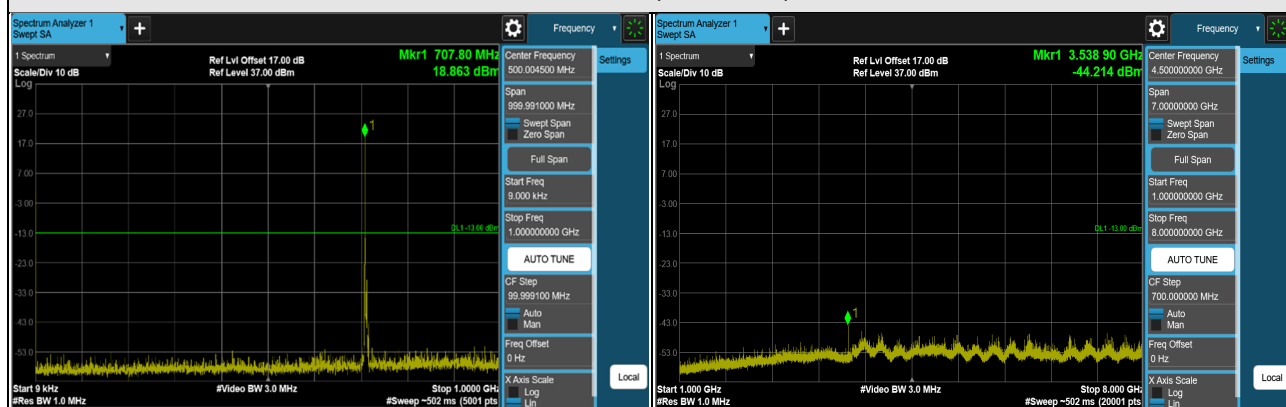

LTE Band 12 (Channel Bandwidth 3MHz)

CH 23025 (700.5MHz)

CH 23095 (707.5MHz)

CH 23165 (714.5MHz)

*The 9kHz signal over the limit is from Spectrum.

LTE Band 12 (Channel Bandwidth 5MHz)

CH 23035 (701.5MHz)

CH 23095 (707.5MHz)

CH 23155 (713.5MHz)

*The 9kHz signal over the limit is from Spectrum.

LTE Band 12 (Channel Bandwidth 10MHz)

CH 23060 (704MHz)

CH 23095 (707.5MHz)

CH 23130 (711MHz)

*The 9kHz signal over the limit is from Spectrum.

LTE Band 17 (Channel Bandwidth 5MHz)

CH 23755 (706.5MHz)

CH 23790 (710MHz)

CH 23825 (713.5MHz)

*The 9kHz signal over the limit is from Spectrum.

LTE Band 17 (Channel Bandwidth 10MHz)

CH 23780 (709MHz)

CH 23790 (710MHz)

CH 23800 (711MHz)

*The 9kHz signal over the limit is from Spectrum.