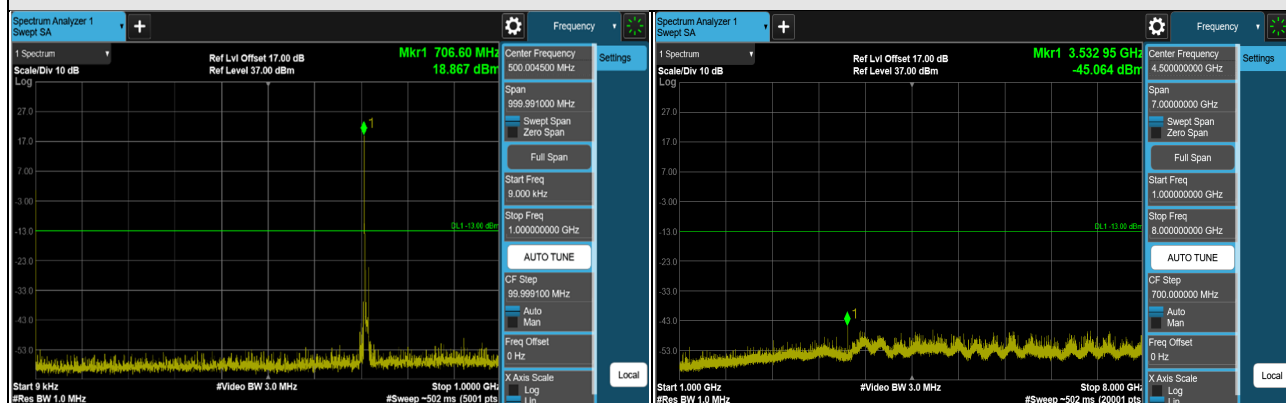

CH 23155 (713.5MHz)

*The 9kHz signal over the limit is from Spectrum.

LTE Band 12 (Channel Bandwidth 10MHz)

CH 23060 (704MHz)

CH 23095 (707.5MHz)

CH 23130 (711MHz)

*The 9kHz signal over the limit is from Spectrum.

LTE Band 17 (Channel Bandwidth 5MHz)

CH 23755 (706.5MHz)

CH 23790 (710MHz)

CH 23825 (713.5MHz)

*The 9kHz signal over the limit is from Spectrum.

LTE Band 17 (Channel Bandwidth 10MHz)

CH 23780 (709MHz)

CH 23790 (710MHz)

CH 23800 (711MHz)

*The 9kHz signal over the limit is from Spectrum.