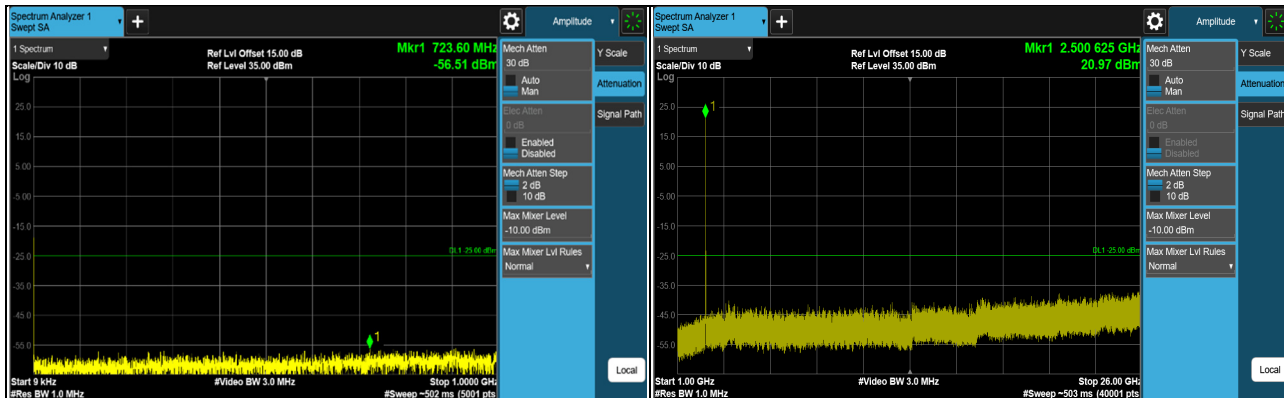

LTE Band 7 (Channel Bandwidth 15MHz)

CH 20825 (2507.5MHz)

CH 21100 (2535MHz)

CH 21375 (2562.5MHz)

*The 9kHz signal over the limit is from Spectrum.

LTE Band 7 (Channel Bandwidth 20MHz)

CH 20850 (2510MHz)

CH 21100 (2535MHz)

CH 21350 (2560MHz)

*The 9kHz signal over the limit is from Spectrum.

LTE Band 12 (Channel Bandwidth 1.4MHz)

CH 23017 (699.7MHz)

CH 23095 (707.5MHz)

CH 23173 (715.3MHz)

*The 9kHz signal over the limit is from Spectrum.

LTE Band 12 (Channel Bandwidth 3MHz)

CH 23025 (700.5MHz)

CH 23095 (707.5MHz)

CH 23165 (714.5MHz)

*The 9kHz signal over the limit is from Spectrum.

LTE Band 12 (Channel Bandwidth 5MHz)

CH 23035 (701.5MHz)

CH 23095 (707.5MHz)

CH 23155 (713.5MHz)

*The 9kHz signal over the limit is from Spectrum.

LTE Band 12 (Channel Bandwidth 10MHz)

CH 23060 (704MHz)

CH 23095 (707.5MHz)

CH 23130 (711MHz)

*The 9kHz signal over the limit is from Spectrum.