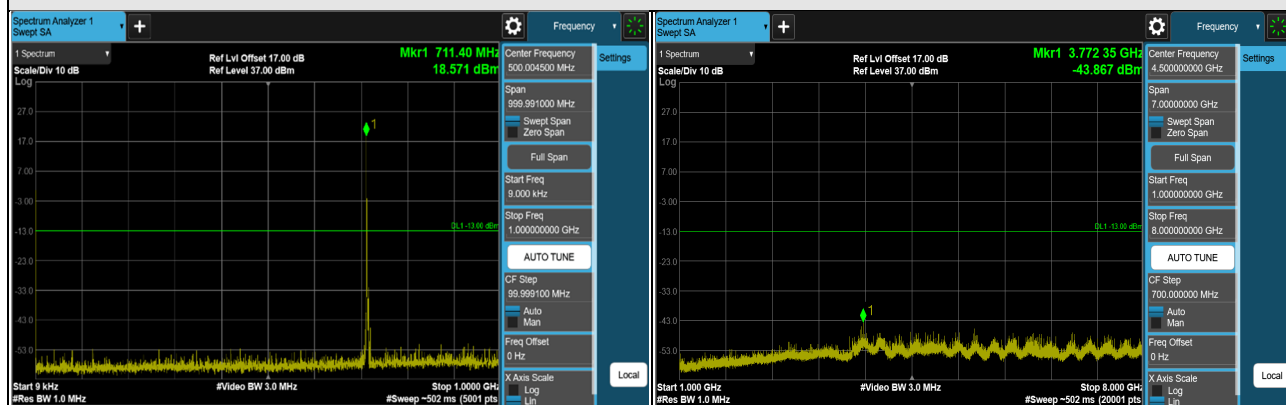

LTE Band 12 (Channel Bandwidth 3MHz)

CH 23025 (700.5MHz)

CH 23095 (707.5MHz)

CH 23165 (714.5MHz)

*The 9kHz signal over the limit is from Spectrum.

LTE Band 12 (Channel Bandwidth 5MHz)

CH 23035 (701.5MHz)

CH 23095 (707.5MHz)

CH 23155 (713.5MHz)

*The 9kHz signal over the limit is from Spectrum.

LTE Band 12 (Channel Bandwidth 10MHz)

CH 23060 (704MHz)

CH 23095 (707.5MHz)

CH 23130 (711MHz)

*The 9kHz signal over the limit is from Spectrum.

LTE Band 17 (Channel Bandwidth 5MHz)

CH 23755 (706.5MHz)

CH 23790 (710MHz)

CH 23825 (713.5MHz)

*The 9kHz signal over the limit is from Spectrum.

LTE Band 17 (Channel Bandwidth 10MHz)

CH 23780 (709MHz)

CH 23790 (710MHz)

CH 23800 (711MHz)

*The 9kHz signal over the limit is from Spectrum.