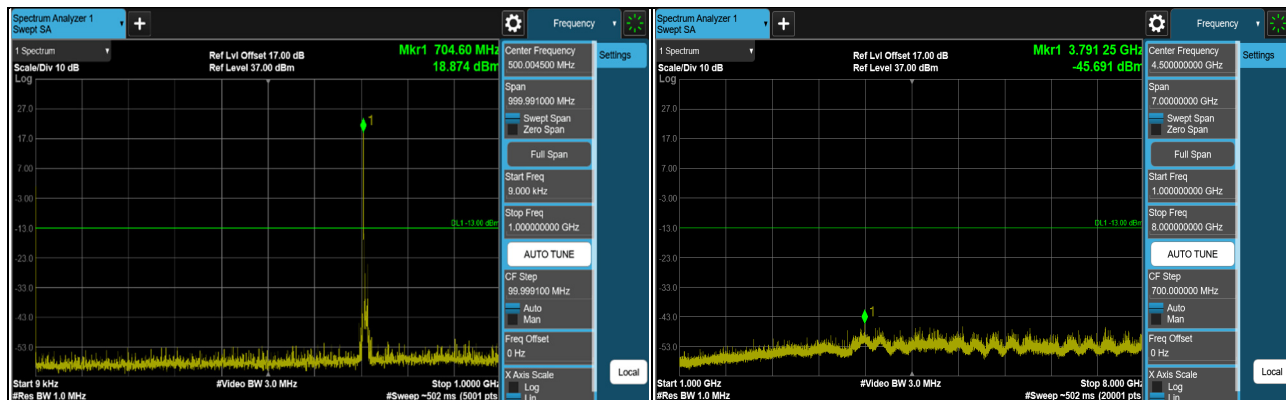

CH 23155 (713.5MHz)

*The 9kHz signal over the limit is from Spectrum.

LTE Band 12 (Channel Bandwidth 10MHz)

CH 23060 (704MHz)

CH 23095 (707.5MHz)

CH 23130 (711MHz)

*The 9kHz signal over the limit is from Spectrum.

LTE Band 17 (Channel Bandwidth 5MHz)

CH 23755 (706.5MHz)

CH 23790 (710MHz)

CH 23825 (713.5MHz)

*The 9kHz signal over the limit is from Spectrum.

LTE Band 17 (Channel Bandwidth 10MHz)

CH 23780 (709MHz)

CH 23790 (710MHz)

CH 23800 (711MHz)

*The 9kHz signal over the limit is from Spectrum.