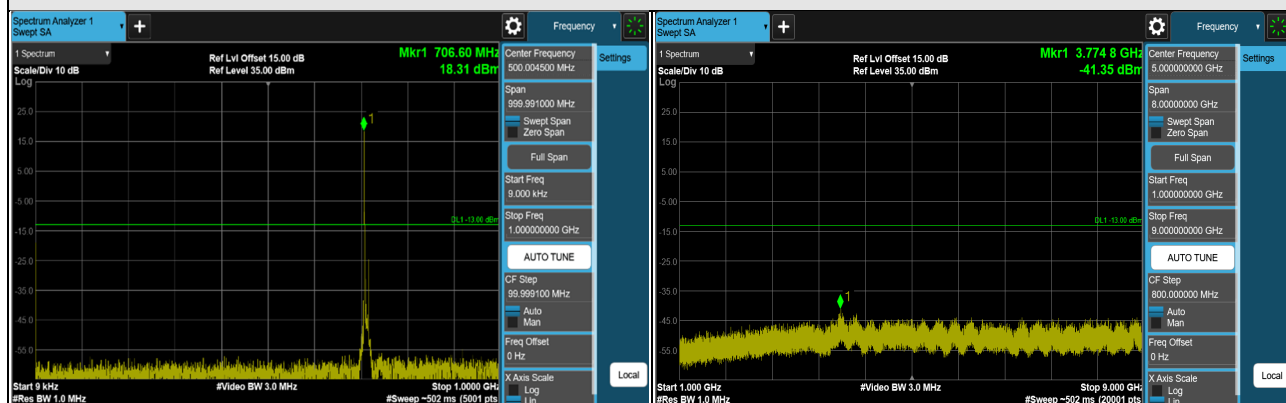

LTE Band 12 (Channel Bandwidth 3MHz)

CH 23025 (700.5MHz)

CH 23095 (707.5MHz)

CH 23165 (714.5MHz)

*The 9kHz signal over the limit is from Spectrum.

LTE Band 12 (Channel Bandwidth 5MHz)

CH 23035 (701.5MHz)

CH 23095 (707.5MHz)

CH 23155 (713.5MHz)

*The 9kHz signal over the limit is from Spectrum.

LTE Band 12 (Channel Bandwidth 10MHz)

CH 23060 (704MHz)

CH 23095 (707.5MHz)

CH 23130 (711MHz)

*The 9kHz signal over the limit is from Spectrum.

LTE Band 17 (Channel Bandwidth 5MHz)

CH 23755 (706.5MHz)

CH 23790 (710MHz)

CH 23825 (713.5MHz)

*The 9kHz signal over the limit is from Spectrum.

LTE Band 17 (Channel Bandwidth 10MHz)

CH 23780 (709MHz)

CH 23790 (710MHz)

CH 23800 (711MHz)

*The 9kHz signal over the limit is from Spectrum.