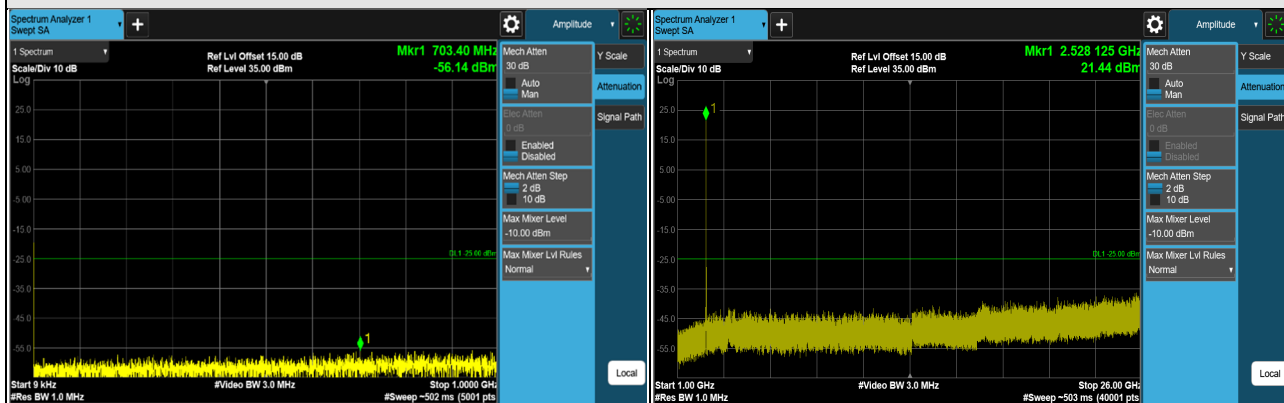

LTE Band 7 (Channel Bandwidth 15MHz)

CH 20825 (2507.5MHz)

CH 21100 (2535MHz)

CH 21375 (2562.5MHz)

*The 9kHz signal over the limit is from Spectrum.

LTE Band 7 (Channel Bandwidth 20MHz)

CH 20850 (2510MHz)

CH 21100 (2535MHz)

CH 21350 (2560MHz)

*The 9kHz signal over the limit is from Spectrum.

LTE Band 12 (Channel Bandwidth 1.4MHz)

CH 23017 (699.7MHz)

CH 23095 (707.5MHz)

CH 23173 (715.3MHz)

*The 9kHz signal over the limit is from Spectrum.

LTE Band 12 (Channel Bandwidth 3MHz)

CH 23025 (700.5MHz)

CH 23095 (707.5MHz)

CH 23165 (714.5MHz)

*The 9kHz signal over the limit is from Spectrum.

LTE Band 12 (Channel Bandwidth 5MHz)

CH 23035 (701.5MHz)

CH 23095 (707.5MHz)

CH 23155 (713.5MHz)

*The 9kHz signal over the limit is from Spectrum.

LTE Band 12 (Channel Bandwidth 10MHz)

CH 23060 (704MHz)

CH 23095 (707.5MHz)

CH 23130 (711MHz)

*The 9kHz signal over the limit is from Spectrum.