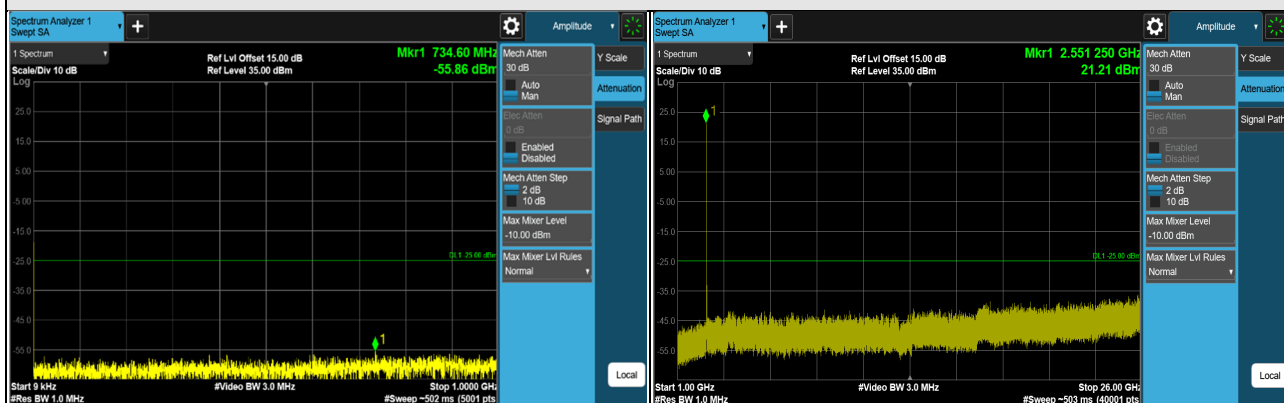

LTE Band 7 (Channel Bandwidth 15MHz)

CH 20825 (2507.5MHz)

CH 21100 (2535MHz)

CH 21375 (2562.5MHz)

*The 9kHz signal over the limit is from Spectrum.

LTE Band 7 (Channel Bandwidth 20MHz)

CH 20850 (2510MHz)

CH 21100 (2535MHz)

CH 21350 (2560MHz)

*The 9kHz signal over the limit is from Spectrum.

LTE Band 12 (Channel Bandwidth 1.4MHz)

CH 23017 (699.7MHz)

CH 23095 (707.5MHz)

CH 23173 (715.3MHz)

*The 9kHz signal over the limit is from Spectrum.

LTE Band 12 (Channel Bandwidth 3MHz)

CH 23025 (700.5MHz)

CH 23095 (707.5MHz)

CH 23165 (714.5MHz)

*The 9kHz signal over the limit is from Spectrum.

LTE Band 12 (Channel Bandwidth 5MHz)

CH 23035 (701.5MHz)

CH 23095 (707.5MHz)

CH 23155 (713.5MHz)

*The 9kHz signal over the limit is from Spectrum.

LTE Band 12 (Channel Bandwidth 10MHz)

CH 23060 (704MHz)

CH 23095 (707.5MHz)

CH 23130 (711MHz)

*The 9kHz signal over the limit is from Spectrum.