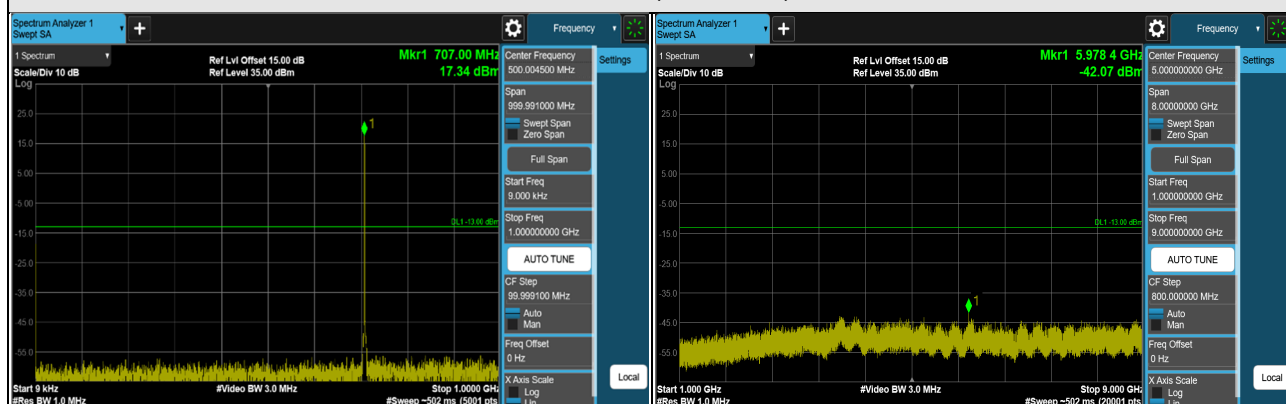

LTE Band 7 (Channel Bandwidth 15MHz)

CH 20825 (2507.5MHz)

CH 21100 (2535MHz)

CH 21375 (2562.5MHz)

*The 9kHz signal over the limit is from Spectrum.

LTE Band 7 (Channel Bandwidth 20MHz)

CH 20850 (2510MHz)

CH 21100 (2535MHz)

CH 21350 (2560MHz)

*The 9kHz signal over the limit is from Spectrum.

LTE Band 12 (Channel Bandwidth 1.4MHz)

CH 23017 (699.7MHz)

CH 23095 (707.5MHz)

CH 23173 (715.3MHz)

*The 9kHz signal over the limit is from Spectrum.

LTE Band 12 (Channel Bandwidth 3MHz)

CH 23025 (700.5MHz)

CH 23095 (707.5MHz)

CH 23165 (714.5MHz)

*The 9kHz signal over the limit is from Spectrum.

LTE Band 12 (Channel Bandwidth 5MHz)

CH 23035 (701.5MHz)

CH 23095 (707.5MHz)

CH 23155 (713.5MHz)

*The 9kHz signal over the limit is from Spectrum.

LTE Band 12 (Channel Bandwidth 10MHz)

CH 23060 (704MHz)

CH 23095 (707.5MHz)

CH 23130 (711MHz)

*The 9kHz signal over the limit is from Spectrum.