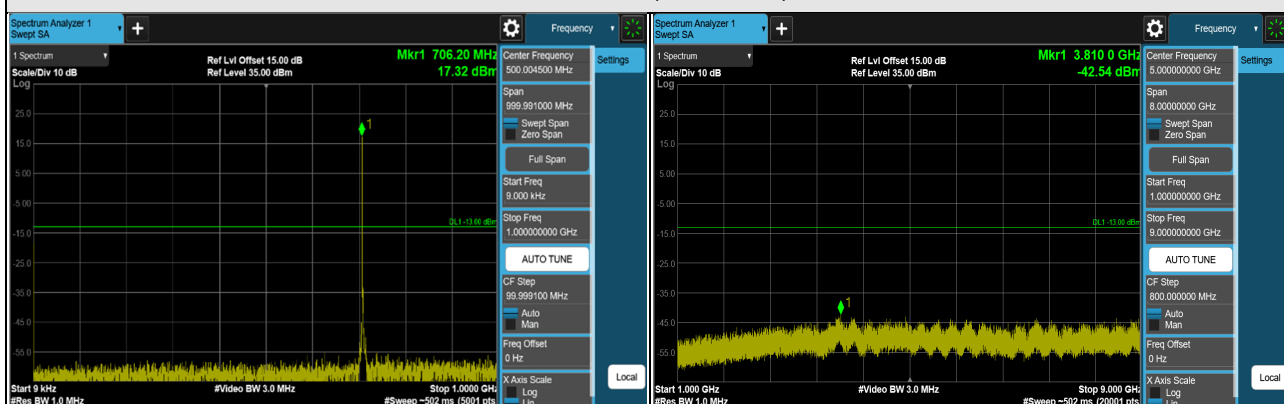

LTE Band 7 (Channel Bandwidth 15MHz)

CH 20825 (2507.5MHz)

CH 21100 (2535MHz)

CH 21375 (2562.5MHz)

*The 9kHz signal over the limit is from Spectrum.

LTE Band 7 (Channel Bandwidth 20MHz)

CH 20850 (2510MHz)

CH 21100 (2535MHz)

CH 21350 (2560MHz)

*The 9kHz signal over the limit is from Spectrum.

LTE Band 12 (Channel Bandwidth 1.4MHz)

CH 23017 (699.7MHz)

CH 23095 (707.5MHz)

CH 23173 (715.3MHz)

*The 9kHz signal over the limit is from Spectrum.

LTE Band 12 (Channel Bandwidth 3MHz)

CH 23025 (700.5MHz)

CH 23095 (707.5MHz)

CH 23165 (714.5MHz)

*The 9kHz signal over the limit is from Spectrum.

LTE Band 12 (Channel Bandwidth 5MHz)

CH 23035 (701.5MHz)

CH 23095 (707.5MHz)

CH 23155 (713.5MHz)

*The 9kHz signal over the limit is from Spectrum.

LTE Band 12 (Channel Bandwidth 10MHz)

CH 23060 (704MHz)

CH 23095 (707.5MHz)

CH 23130 (711MHz)

*The 9kHz signal over the limit is from Spectrum.