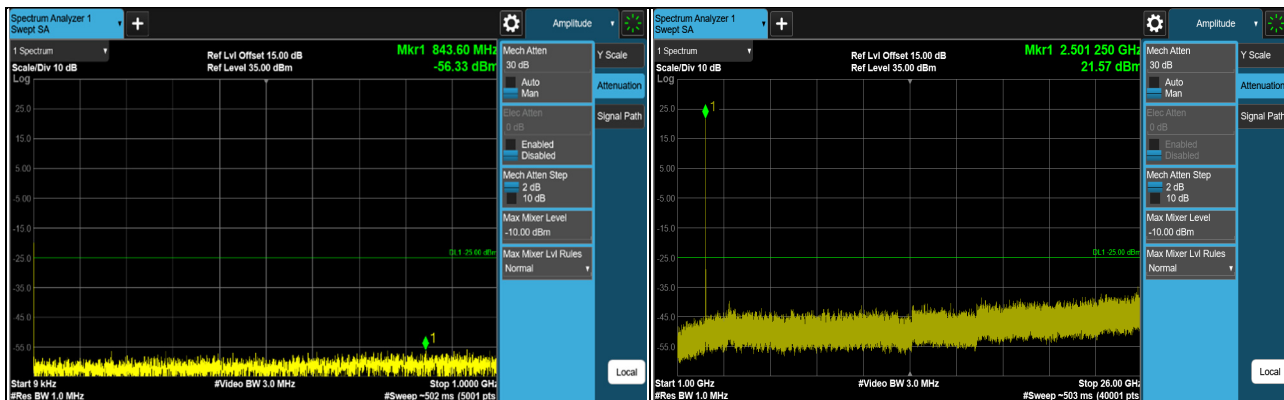

LTE Band 7 (Channel Bandwidth 15MHz)

CH 20825 (2507.5MHz)

CH 21100 (2535MHz)

CH 21375 (2562.5MHz)

*The 9kHz signal over the limit is from Spectrum.

LTE Band 7 (Channel Bandwidth 20MHz)

CH 20850 (2510MHz)

CH 21100 (2535MHz)

CH 21350 (2560MHz)

*The 9kHz signal over the limit is from Spectrum.

LTE Band 12 (Channel Bandwidth 1.4MHz)

CH 23017 (699.7MHz)

CH 23095 (707.5MHz)

CH 23173 (715.3MHz)

*The 9kHz signal over the limit is from Spectrum.

LTE Band 12 (Channel Bandwidth 3MHz)

CH 23025 (700.5MHz)

CH 23095 (707.5MHz)

CH 23165 (714.5MHz)

*The 9kHz signal over the limit is from Spectrum.

LTE Band 12 (Channel Bandwidth 5MHz)

CH 23035 (701.5MHz)

CH 23095 (707.5MHz)

CH 23155 (713.5MHz)

*The 9kHz signal over the limit is from Spectrum.

LTE Band 12 (Channel Bandwidth 10MHz)

CH 23060 (704MHz)

CH 23095 (707.5MHz)

CH 23130 (711MHz)

*The 9kHz signal over the limit is from Spectrum.