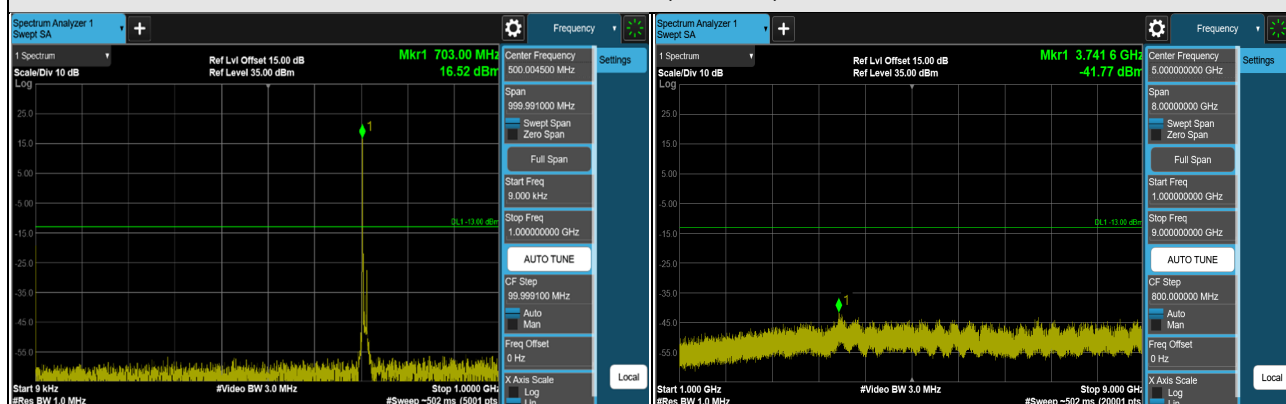

CH 21350 (2560MHz)

*The 9kHz signal over the limit is from Spectrum.

LTE Band 12 (Channel Bandwidth 1.4MHz)

CH 23017 (699.7MHz)

CH 23095 (707.5MHz)

CH 23173 (715.3MHz)

*The 9kHz signal over the limit is from Spectrum.

LTE Band 12 (Channel Bandwidth 3MHz)

CH 23025 (700.5MHz)

CH 23095 (707.5MHz)

CH 23165 (714.5MHz)

*The 9kHz signal over the limit is from Spectrum.

LTE Band 12 (Channel Bandwidth 5MHz)

CH 23035 (701.5MHz)

CH 23095 (707.5MHz)

CH 23155 (713.5MHz)

*The 9kHz signal over the limit is from Spectrum.

LTE Band 12 (Channel Bandwidth 10MHz)

CH 23060 (704MHz)

CH 23095 (707.5MHz)

CH 23130 (711MHz)

*The 9kHz signal over the limit is from Spectrum.

LTE Band 17 (Channel Bandwidth 5MHz)

CH 23755 (706.5MHz)

CH 23790 (710MHz)

CH 23825 (713.5MHz)

*The 9kHz signal over the limit is from Spectrum.

LTE Band 17 (Channel Bandwidth 10MHz)

CH 23780 (709MHz)

CH 23790 (710MHz)