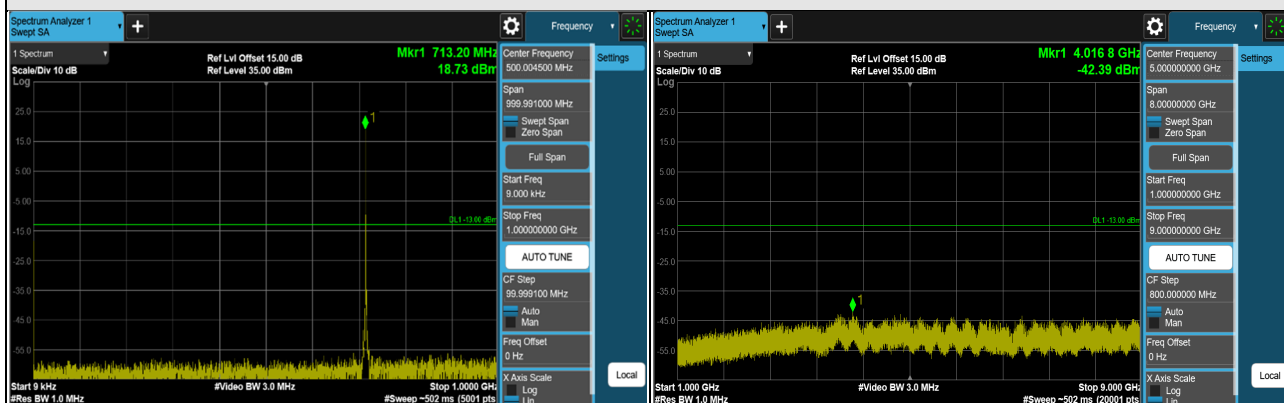

LTE Band 7 (Channel Bandwidth 15MHz)

CH 20825 (2507.5MHz)

CH 21100 (2535MHz)

CH 21375 (2562.5MHz)

*The 9kHz signal over the limit is from Spectrum.

LTE Band 7 (Channel Bandwidth 20MHz)

CH 20850 (2510MHz)

CH 21100 (2535MHz)

CH 21350 (2560MHz)

*The 9kHz signal over the limit is from Spectrum.

LTE Band 12 (Channel Bandwidth 1.4MHz)

CH 23017 (699.7MHz)

CH 23095 (707.5MHz)

CH 23173 (715.3MHz)

*The 9kHz signal over the limit is from Spectrum.

LTE Band 12 (Channel Bandwidth 3MHz)

CH 23025 (700.5MHz)

CH 23095 (707.5MHz)

CH 23165 (714.5MHz)

*The 9kHz signal over the limit is from Spectrum.

LTE Band 12 (Channel Bandwidth 5MHz)

CH 23035 (701.5MHz)

CH 23095 (707.5MHz)

CH 23155 (713.5MHz)

*The 9kHz signal over the limit is from Spectrum.

LTE Band 12 (Channel Bandwidth 10MHz)

CH 23060 (704MHz)

CH 23095 (707.5MHz)

CH 23130 (711MHz)

*The 9kHz signal over the limit is from Spectrum.