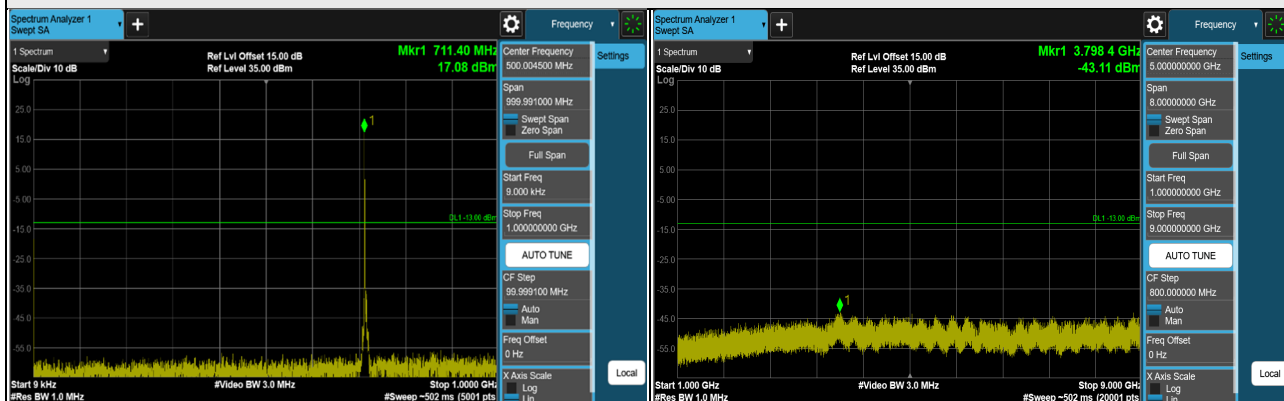

CH 21350 (2560MHz)

*The 9kHz signal over the limit is from Spectrum.

LTE Band 12 (Channel Bandwidth 1.4MHz)

CH 23017 (699.7MHz)

CH 23095 (707.5MHz)

CH 23173 (715.3MHz)

*The 9kHz signal over the limit is from Spectrum.

LTE Band 12 (Channel Bandwidth 3MHz)

CH 23025 (700.5MHz)

CH 23095 (707.5MHz)

CH 23165 (714.5MHz)

*The 9kHz signal over the limit is from Spectrum.

LTE Band 12 (Channel Bandwidth 5MHz)

CH 23035 (701.5MHz)

CH 23095 (707.5MHz)

CH 23155 (713.5MHz)

*The 9kHz signal over the limit is from Spectrum.

LTE Band 12 (Channel Bandwidth 10MHz)

CH 23060 (704MHz)

CH 23095 (707.5MHz)

CH 23130 (711MHz)

*The 9kHz signal over the limit is from Spectrum.

LTE Band 17 (Channel Bandwidth 5MHz)

CH 23755 (706.5MHz)

CH 23790 (710MHz)

CH 23825 (713.5MHz)

*The 9kHz signal over the limit is from Spectrum.

LTE Band 17 (Channel Bandwidth 10MHz)

CH 23780 (709MHz)

CH 23790 (710MHz)