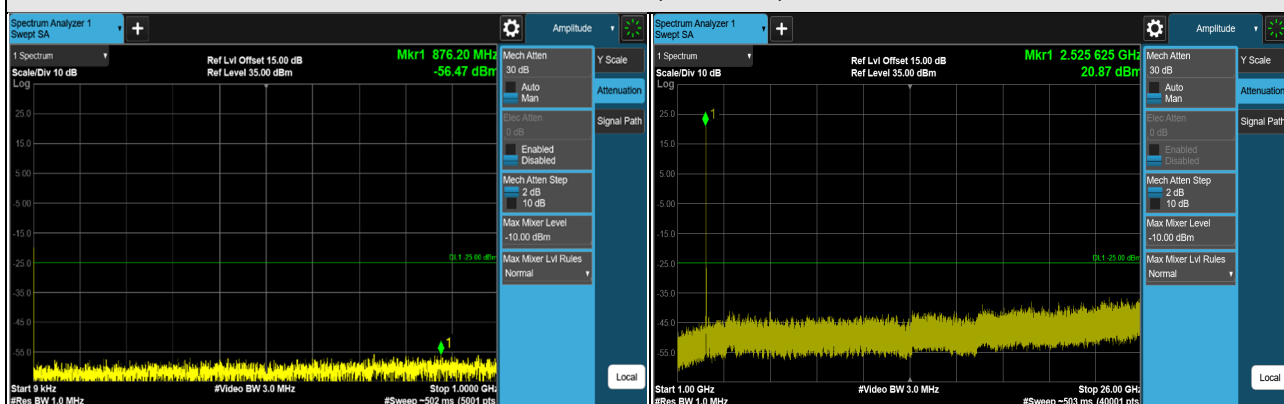

LTE Band 7 (Channel Bandwidth 15MHz)

CH 20825 (2507.5MHz)

CH 21100 (2535MHz)

CH 21375 (2562.5MHz)

*The 9kHz signal over the limit is from Spectrum.

LTE Band 7 (Channel Bandwidth 20MHz)

CH 20850 (2510MHz)

CH 21100 (2535MHz)

CH 21350 (2560MHz)

*The 9kHz signal over the limit is from Spectrum.

LTE Band 12 (Channel Bandwidth 1.4MHz)

CH 23017 (699.7MHz)

CH 23095 (707.5MHz)

CH 23173 (715.3MHz)

*The 9kHz signal over the limit is from Spectrum.

LTE Band 12 (Channel Bandwidth 3MHz)

CH 23025 (700.5MHz)

CH 23095 (707.5MHz)

CH 23165 (714.5MHz)

*The 9kHz signal over the limit is from Spectrum.

LTE Band 12 (Channel Bandwidth 5MHz)

CH 23035 (701.5MHz)

CH 23095 (707.5MHz)

CH 23155 (713.5MHz)

*The 9kHz signal over the limit is from Spectrum.

LTE Band 12 (Channel Bandwidth 10MHz)

CH 23060 (704MHz)

CH 23095 (707.5MHz)

CH 23130 (711MHz)

*The 9kHz signal over the limit is from Spectrum.