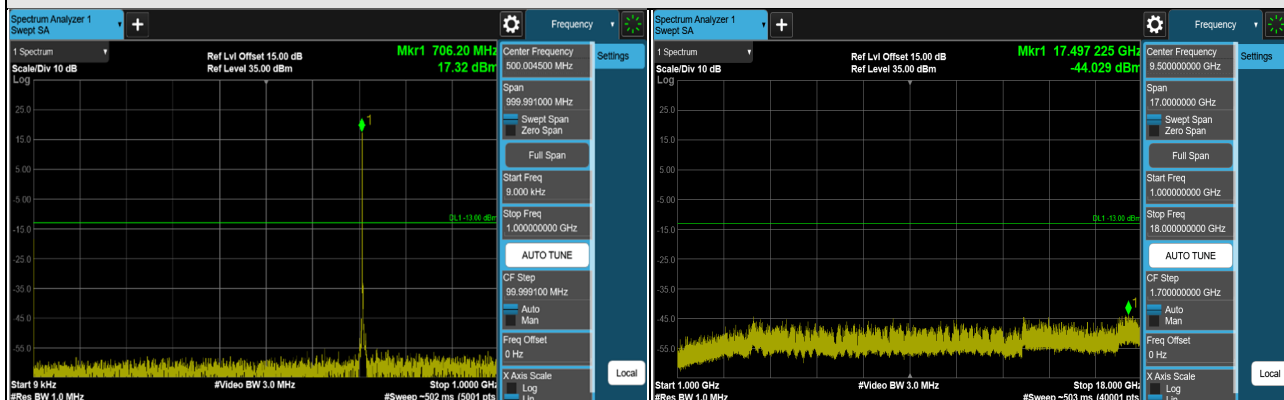

CH 21350 (2560MHz)

*The 9kHz signal over the limit is from Spectrum.

LTE Band 12 (Channel Bandwidth 1.4MHz)

CH 23017 (699.7MHz)

CH 23095 (707.5MHz)

CH 23173 (715.3MHz)

*The 9kHz signal over the limit is from Spectrum.

LTE Band 12 (Channel Bandwidth 3MHz)

CH 23025 (700.5MHz)

CH 23095 (707.5MHz)

CH 23165 (714.5MHz)

*The 9kHz signal over the limit is from Spectrum.

LTE Band 12 (Channel Bandwidth 5MHz)

CH 23035 (701.5MHz)

CH 23095 (707.5MHz)

CH 23155 (713.5MHz)

*The 9kHz signal over the limit is from Spectrum.

LTE Band 12 (Channel Bandwidth 10MHz)

CH 23060 (704MHz)

CH 23095 (707.5MHz)

CH 23130 (711MHz)

*The 9kHz signal over the limit is from Spectrum.

LTE Band 17 (Channel Bandwidth 5MHz)

CH 23755 (706.5MHz)

CH 23790 (710MHz)

CH 23825 (713.5MHz)

*The 9kHz signal over the limit is from Spectrum.

LTE Band 17 (Channel Bandwidth 10MHz)

CH 23780 (709MHz)

CH 23790 (710MHz)