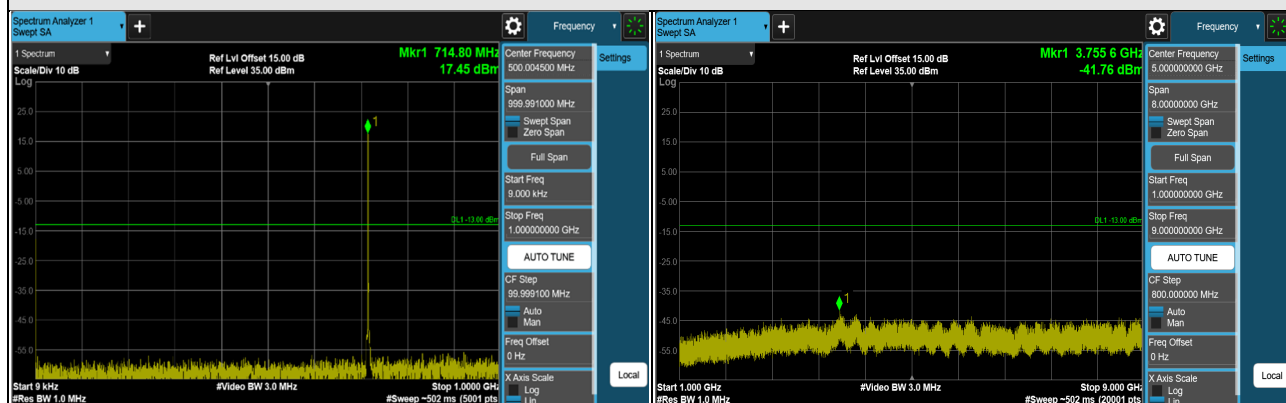

LTE Band 7 (Channel Bandwidth 15MHz)

CH 20825 (2507.5MHz)

CH 21100 (2535MHz)

CH 21375 (2562.5MHz)

*The 9kHz signal over the limit is from Spectrum.

LTE Band 7 (Channel Bandwidth 20MHz)

CH 20850 (2510MHz)

CH 21100 (2535MHz)

CH 21350 (2560MHz)

*The 9kHz signal over the limit is from Spectrum.

LTE Band 12 (Channel Bandwidth 1.4MHz)

CH 23017 (699.7MHz)

CH 23095 (707.5MHz)

CH 23173 (715.3MHz)

*The 9kHz signal over the limit is from Spectrum.

LTE Band 12 (Channel Bandwidth 3MHz)

CH 23025 (700.5MHz)

CH 23095 (707.5MHz)

CH 23165 (714.5MHz)

*The 9kHz signal over the limit is from Spectrum.

LTE Band 12 (Channel Bandwidth 5MHz)

CH 23035 (701.5MHz)

CH 23095 (707.5MHz)

CH 23155 (713.5MHz)

*The 9kHz signal over the limit is from Spectrum.

LTE Band 12 (Channel Bandwidth 10MHz)

CH 23060 (704MHz)

CH 23095 (707.5MHz)

CH 23130 (711MHz)

*The 9kHz signal over the limit is from Spectrum.