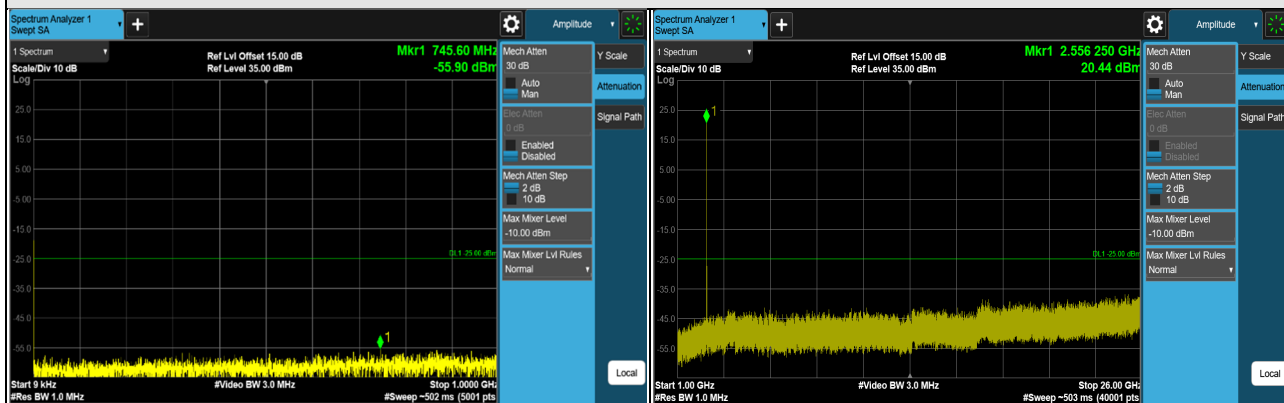

LTE Band 7 (Channel Bandwidth 15MHz)

CH 20825 (2507.5MHz)

CH 21100 (2535MHz)

CH 21375 (2562.5MHz)

*The 9kHz signal over the limit is from Spectrum.

LTE Band 7 (Channel Bandwidth 20MHz)

CH 20850 (2510MHz)

CH 21100 (2535MHz)

CH 21350 (2560MHz)

*The 9kHz signal over the limit is from Spectrum.

LTE Band 12 (Channel Bandwidth 1.4MHz)

CH 23017 (699.7MHz)

CH 23095 (707.5MHz)

CH 23173 (715.3MHz)

*The 9kHz signal over the limit is from Spectrum.

LTE Band 12 (Channel Bandwidth 3MHz)

CH 23025 (700.5MHz)

CH 23095 (707.5MHz)

CH 23165 (714.5MHz)

*The 9kHz signal over the limit is from Spectrum.

LTE Band 12 (Channel Bandwidth 5MHz)

CH 23035 (701.5MHz)

CH 23095 (707.5MHz)

CH 23155 (713.5MHz)

*The 9kHz signal over the limit is from Spectrum.

LTE Band 12 (Channel Bandwidth 10MHz)

CH 23060 (704MHz)

CH 23095 (707.5MHz)

CH 23130 (711MHz)

*The 9kHz signal over the limit is from Spectrum.