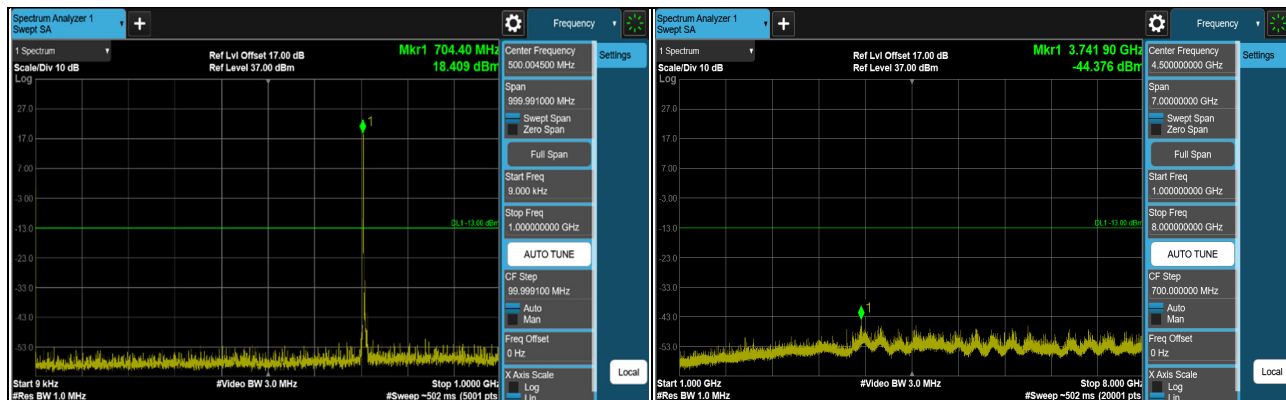

LTE Band 12 (Channel Bandwidth 3MHz)

CH 23025 (700.5MHz)

CH 23095 (707.5MHz)

CH 23165 (714.5MHz)

*The 9kHz signal over the limit is from Spectrum.

LTE Band 12 (Channel Bandwidth 5MHz)

CH 23035 (701.5MHz)

CH 23095 (707.5MHz)

CH 23155 (713.5MHz)

*The 9kHz signal over the limit is from Spectrum.

LTE Band 12 (Channel Bandwidth 10MHz)

CH 23060 (704MHz)

CH 23095 (707.5MHz)

CH 23130 (711MHz)

*The 9kHz signal over the limit is from Spectrum.

LTE Band 17 (Channel Bandwidth 5MHz)

CH 23755 (706.5MHz)

CH 23790 (710MHz)

CH 23825 (713.5MHz)

*The 9kHz signal over the limit is from Spectrum.

LTE Band 17 (Channel Bandwidth 10MHz)

CH 23780 (709MHz)

CH 23790 (710MHz)