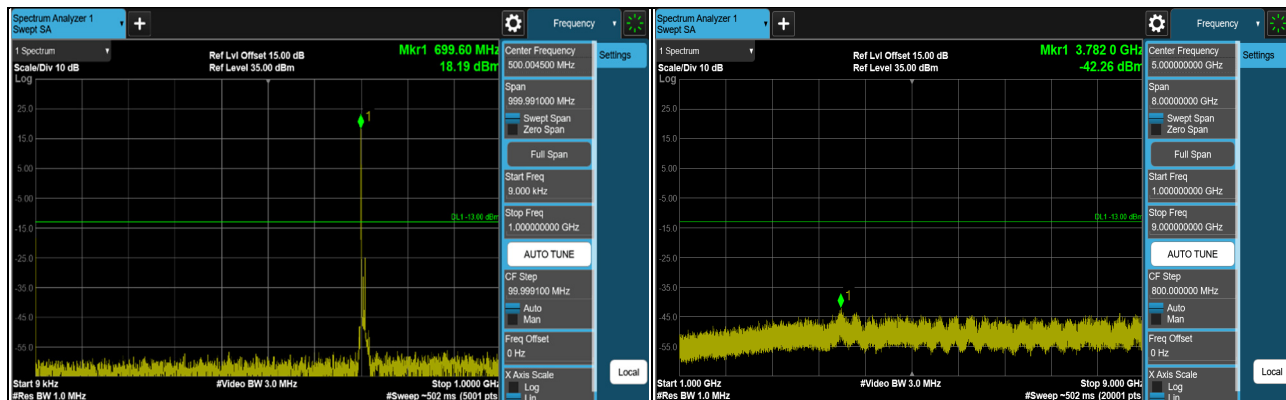

CH 21350 (2560MHz)

*The 9kHz signal over the limit is from Spectrum.

LTE Band 12 (Channel Bandwidth 1.4MHz)

CH 23017 (699.7MHz)

CH 23095 (707.5MHz)

CH 23173 (715.3MHz)

*The 9kHz signal over the limit is from Spectrum.

LTE Band 12 (Channel Bandwidth 3MHz)

CH 23025 (700.5MHz)

CH 23095 (707.5MHz)

CH 23165 (714.5MHz)

*The 9kHz signal over the limit is from Spectrum.

LTE Band 12 (Channel Bandwidth 5MHz)

CH 23035 (701.5MHz)

CH 23095 (707.5MHz)

CH 23155 (713.5MHz)

*The 9kHz signal over the limit is from Spectrum.

LTE Band 12 (Channel Bandwidth 10MHz)

CH 23060 (704MHz)

CH 23095 (707.5MHz)

CH 23130 (711MHz)

*The 9kHz signal over the limit is from Spectrum.

LTE Band 17 (Channel Bandwidth 5MHz)

CH 23755 (706.5MHz)

CH 23790 (710MHz)

CH 23825 (713.5MHz)

*The 9kHz signal over the limit is from Spectrum.

LTE Band 17 (Channel Bandwidth 10MHz)

CH 23780 (709MHz)

CH 23790 (710MHz)