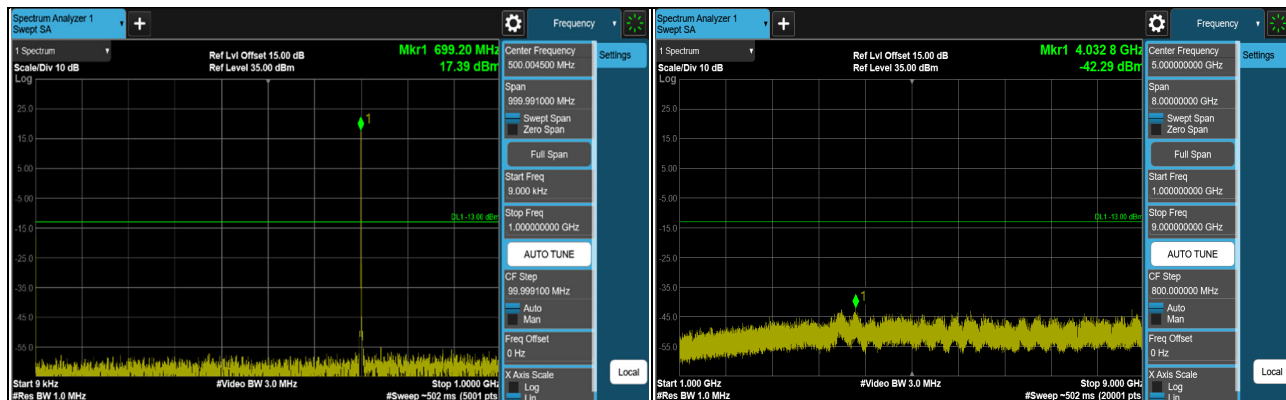

LTE Band 7 (Channel Bandwidth 15MHz)

CH 20825 (2507.5MHz)

CH 21100 (2535MHz)

CH 21375 (2562.5MHz)

*The 9kHz signal over the limit is from Spectrum.

LTE Band 7 (Channel Bandwidth 20MHz)

CH 20850 (2510MHz)

CH 21100 (2535MHz)

CH 21350 (2560MHz)

*The 9kHz signal over the limit is from Spectrum.

LTE Band 12 (Channel Bandwidth 1.4MHz)

CH 23017 (699.7MHz)

CH 23095 (707.5MHz)

CH 23173 (715.3MHz)

*The 9kHz signal over the limit is from Spectrum.

LTE Band 12 (Channel Bandwidth 3MHz)

CH 23025 (700.5MHz)

CH 23095 (707.5MHz)

CH 23165 (714.5MHz)

*The 9kHz signal over the limit is from Spectrum.

LTE Band 12 (Channel Bandwidth 5MHz)

CH 23035 (701.5MHz)

CH 23095 (707.5MHz)

CH 23155 (713.5MHz)

*The 9kHz signal over the limit is from Spectrum.

LTE Band 12 (Channel Bandwidth 10MHz)

CH 23060 (704MHz)

CH 23095 (707.5MHz)

CH 23130 (711MHz)

*The 9kHz signal over the limit is from Spectrum.