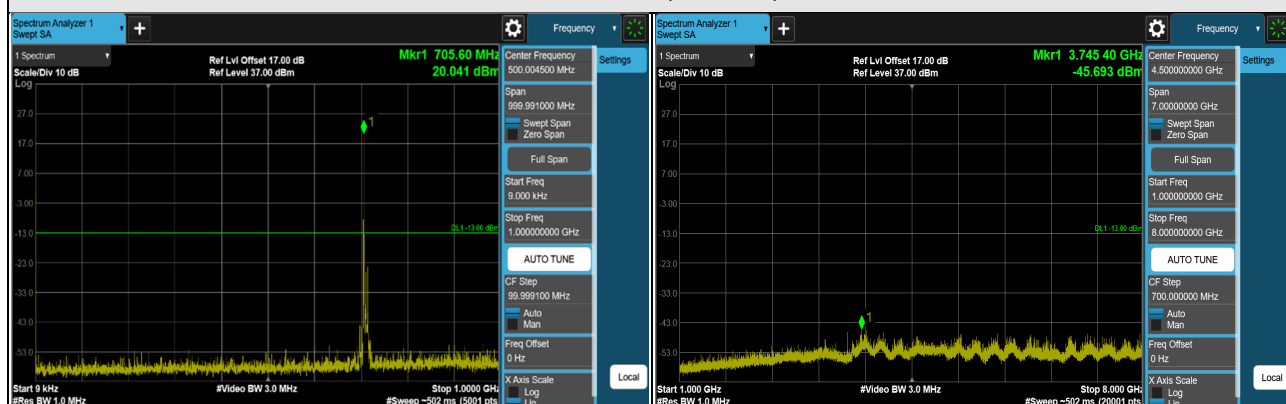

CH 23155 (713.5MHz)

*The 9kHz signal over the limit is from Spectrum.

LTE Band 12 (Channel Bandwidth 10MHz)

CH 23060 (704MHz)

CH 23095 (707.5MHz)

CH 23130 (711MHz)

*The 9kHz signal over the limit is from Spectrum.

LTE Band 17 (Channel Bandwidth 5MHz)

CH 23755 (706.5MHz)

CH 23790 (710MHz)

CH 23825 (713.5MHz)

*The 9kHz signal over the limit is from Spectrum.

LTE Band 17 (Channel Bandwidth 10MHz)

CH 23780 (709MHz)

CH 23790 (710MHz)

CH 23800 (711MHz)

*The 9kHz signal over the limit is from Spectrum.