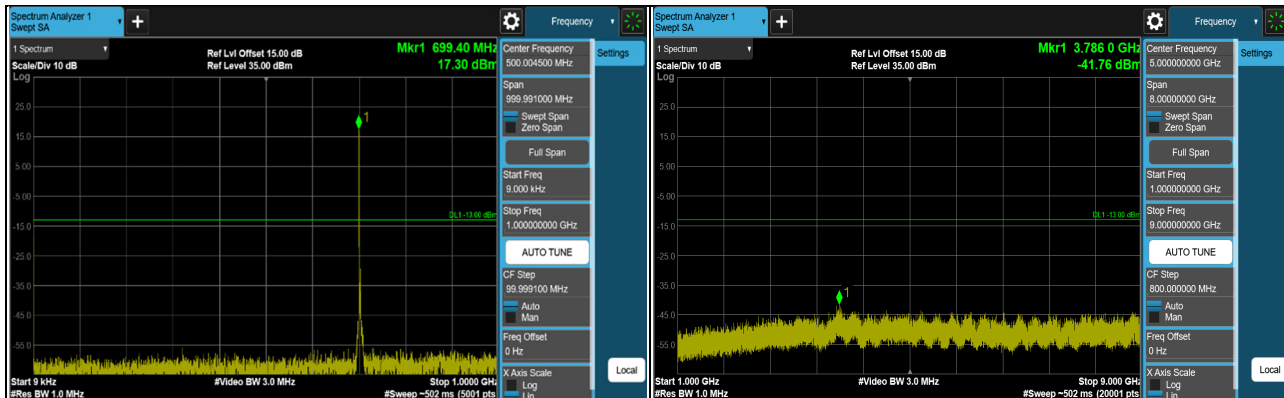

CH 21350 (2560MHz)

*The 9kHz signal over the limit is from Spectrum.

LTE Band 12 (Channel Bandwidth 1.4MHz)

CH 23017 (699.7MHz)

CH 23095 (707.5MHz)

CH 23173 (715.3MHz)

*The 9kHz signal over the limit is from Spectrum.

LTE Band 12 (Channel Bandwidth 3MHz)

CH 23025 (700.5MHz)

CH 23095 (707.5MHz)

CH 23165 (714.5MHz)

*The 9kHz signal over the limit is from Spectrum.

LTE Band 12 (Channel Bandwidth 5MHz)

CH 23035 (701.5MHz)

CH 23095 (707.5MHz)

CH 23155 (713.5MHz)

*The 9kHz signal over the limit is from Spectrum.

LTE Band 12 (Channel Bandwidth 10MHz)

CH 23060 (704MHz)

CH 23095 (707.5MHz)

CH 23130 (711MHz)

*The 9kHz signal over the limit is from Spectrum.

LTE Band 17 (Channel Bandwidth 5MHz)

CH 23755 (706.5MHz)

CH 23790 (710MHz)

CH 23825 (713.5MHz)

*The 9kHz signal over the limit is from Spectrum.

LTE Band 17 (Channel Bandwidth 10MHz)

CH 23780 (709MHz)

CH 23790 (710MHz)