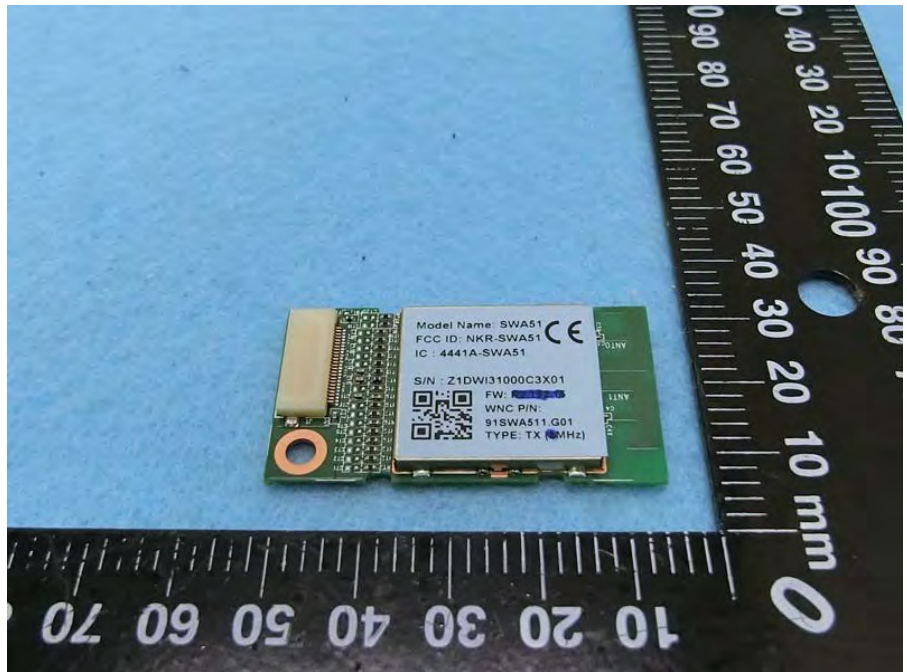

Brand Name: WNC Model Name: SWA51

EUT 1
(TX Module)

EUT 2
(RX Module)