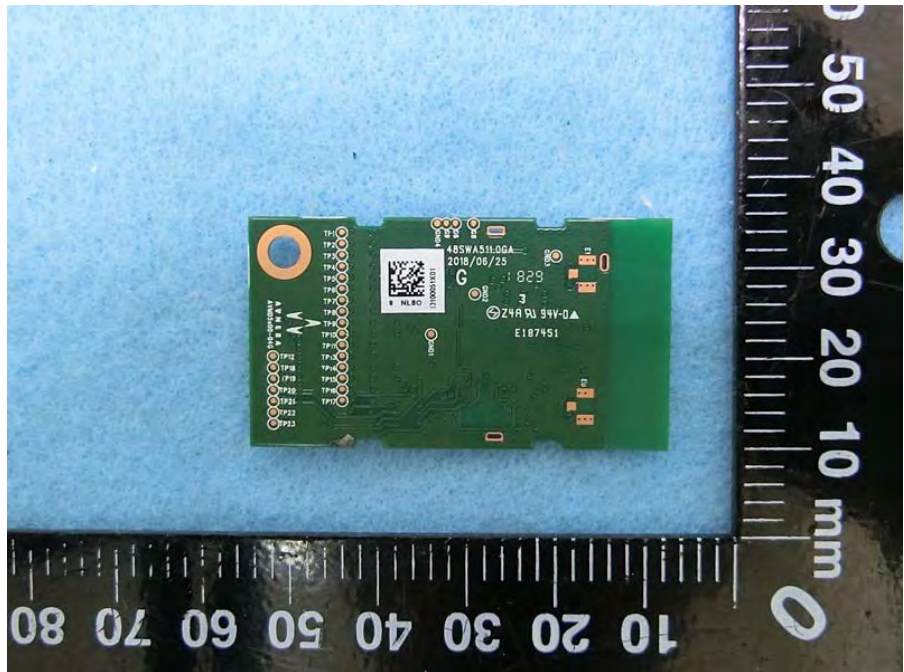

Brand Name: WNC Model Name: SWA51

EUT 1
(TX Module)

EUT 2
(RX Module)