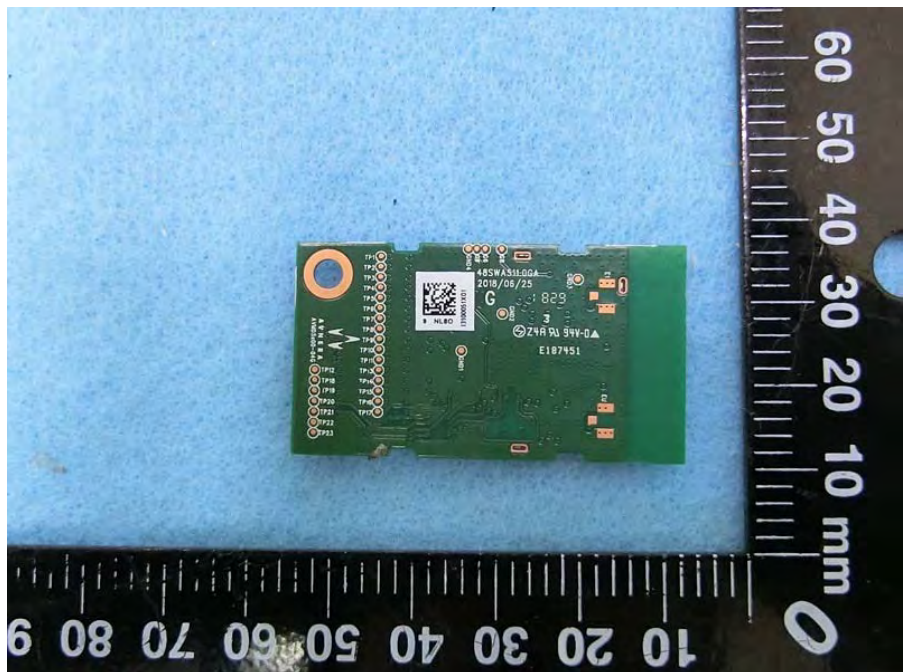

Brand Name: WNC Model Name: SWA51

EUT 1
(TX Module)

EUT 2
(RX Module)