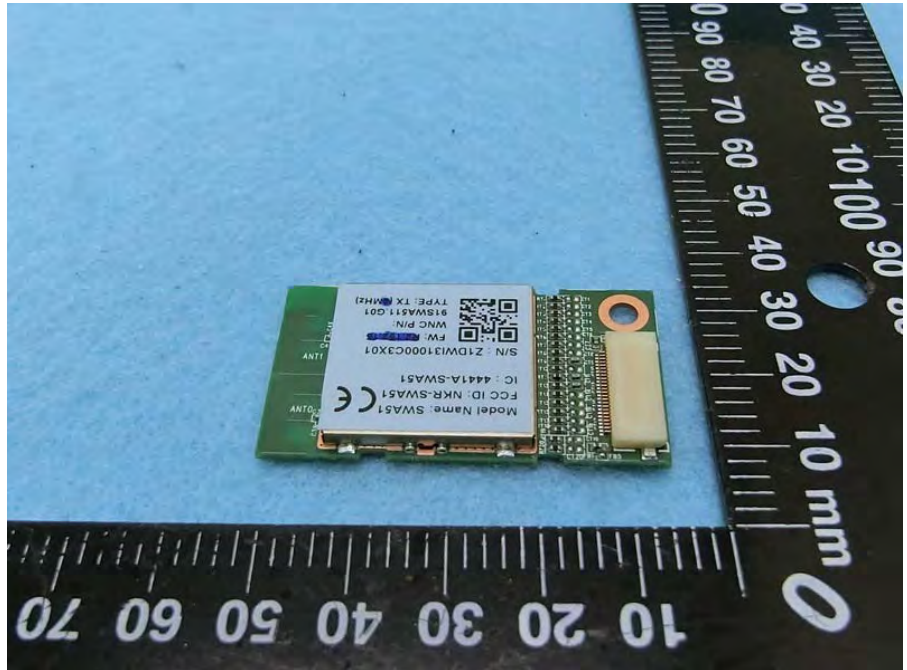

Brand Name: WNC Model Name: SWA51

EUT 1
(TX Module)

EUT 2
(RX Module)