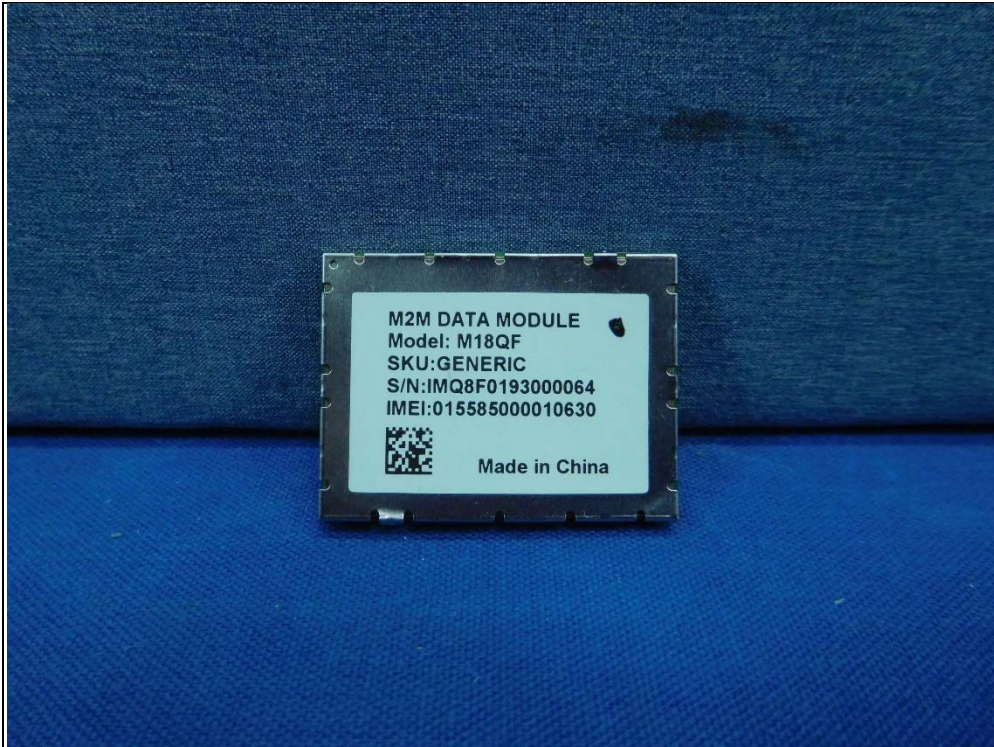

## CONSTRUCTION PHOTOS OF EUT

Antenna + EUT + Test Tool

Model No.: M18QF

Model No.: M18QA

Model No.: M14QF

Model No.: M14QA

WWAN Antenna

GPS Antenna