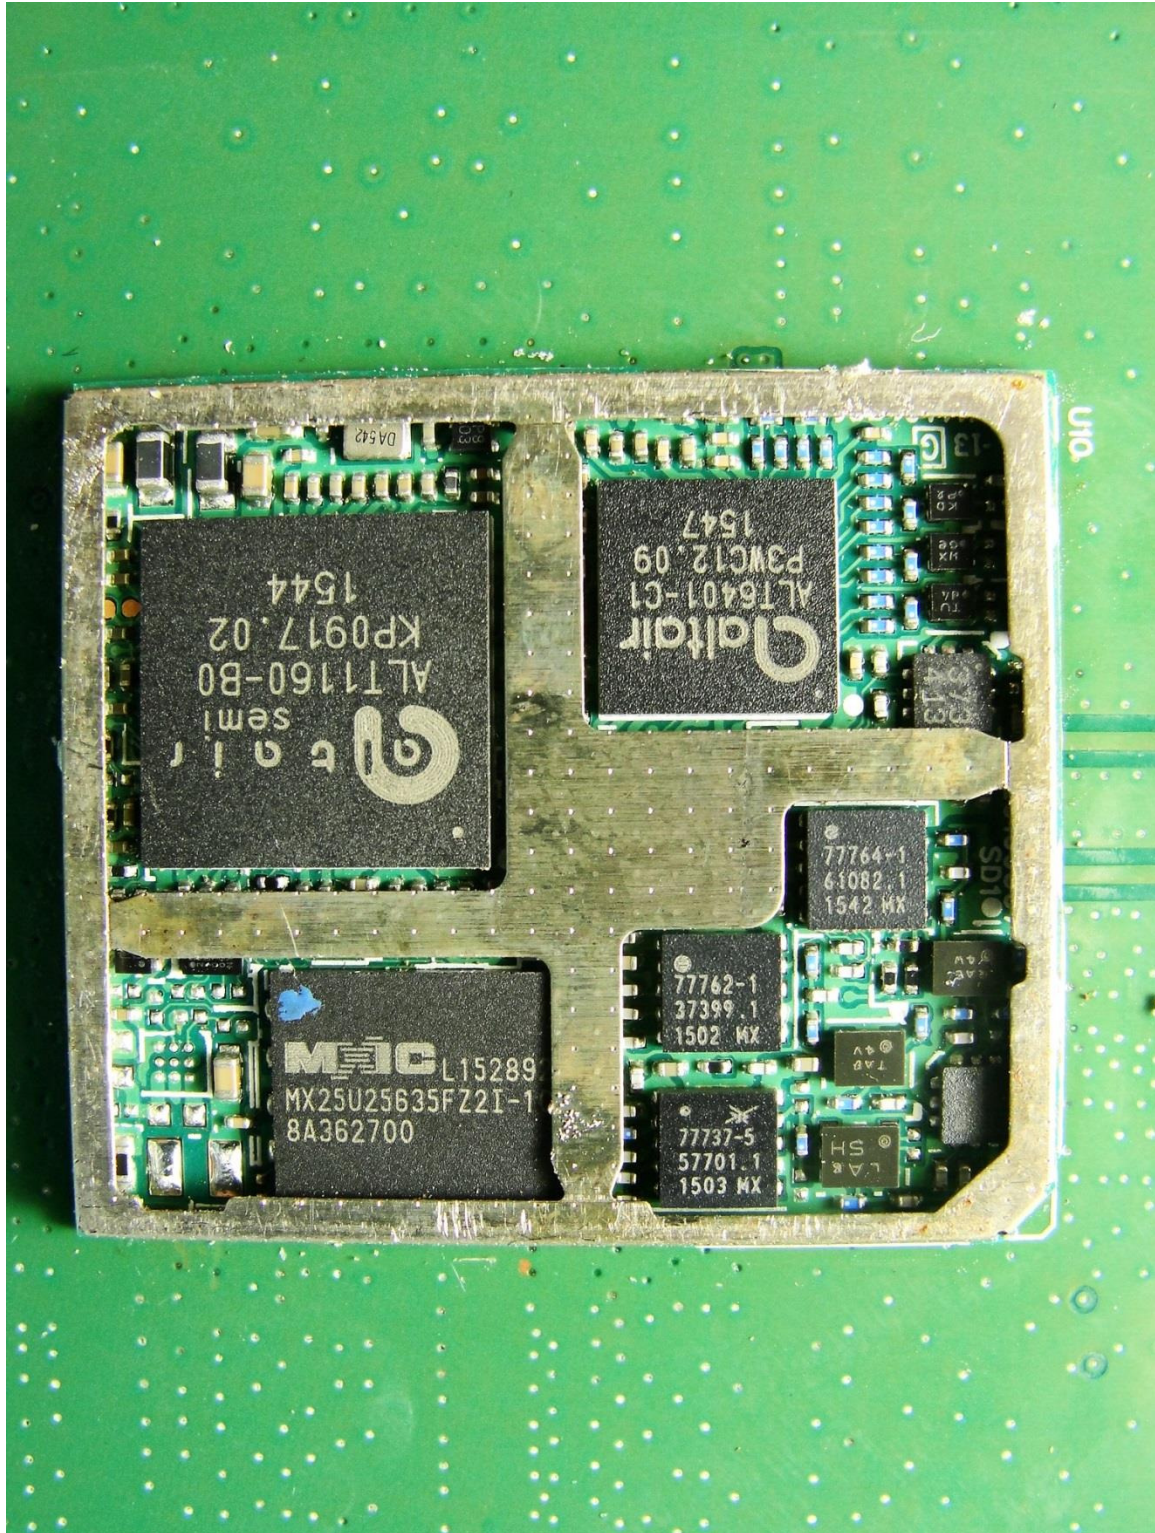

3. Internal Photograph of EUT

Brand Name: WNC / Model Name: M14A2A

Brand Name: WNC / Model Name: M14A2A

Brand Name: WNC / Model Name: M14A2A

Brand Name: WNC / Model Name: M14A2A

Brand Name: WNC / Model Name: M14A2A

Brand Name: WNC / Model Name: M14A2A

Brand Name: WNC / Model Name: M14A2A

WWAN Antenna 1

Brand Name: WNC / Model Name: M14A2A

Brand Name: WNC / Model Name: M14A2A

Brand Name: WNC / Model Name: M14A2A

WWAN Antenna 2

Brand Name: WNC / Model Name: M14A2A

Brand Name: WNC / Model Name: M14A2A