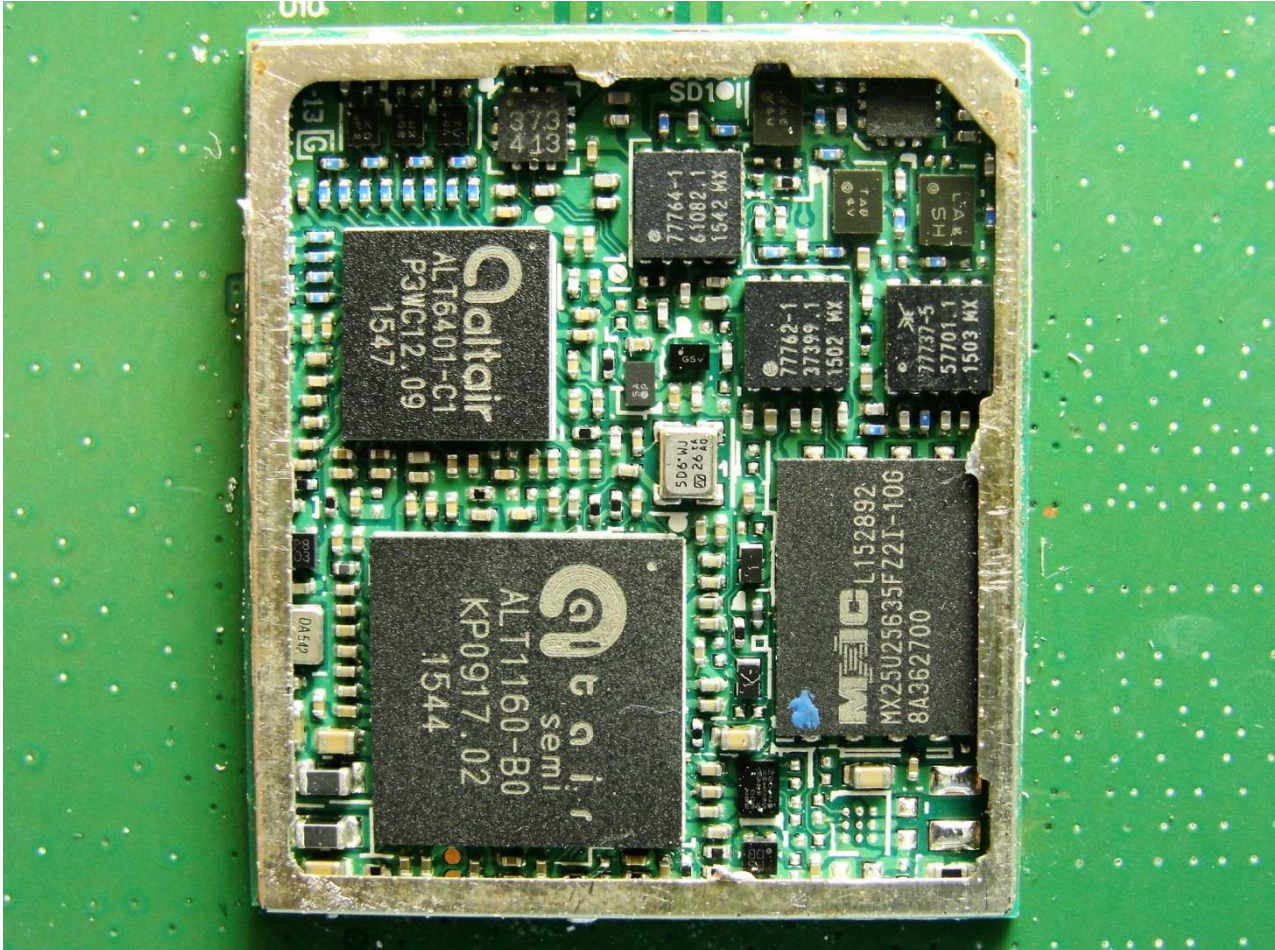

3. Internal Photograph of EUT

Brand Name: WNC / Model Name: M14A2A

Brand Name: WNC / Model Name: M14A2A

Brand Name: WNC / Model Name: M14A2A

Brand Name: WNC / Model Name: M14A2A

Brand Name: WNC / Model Name: M14A2A

Brand Name: WNC / Model Name: M14A2A

Brand Name: WNC / Model Name: M14A2A

WWAN Antenna 1

Brand Name: WNC / Model Name: M14A2A

Brand Name: WNC / Model Name: M14A2A

Brand Name: WNC / Model Name: M14A2A

WWAN Antenna 2

Brand Name: WNC / Model Name: M14A2A

Brand Name: WNC / Model Name: M14A2A