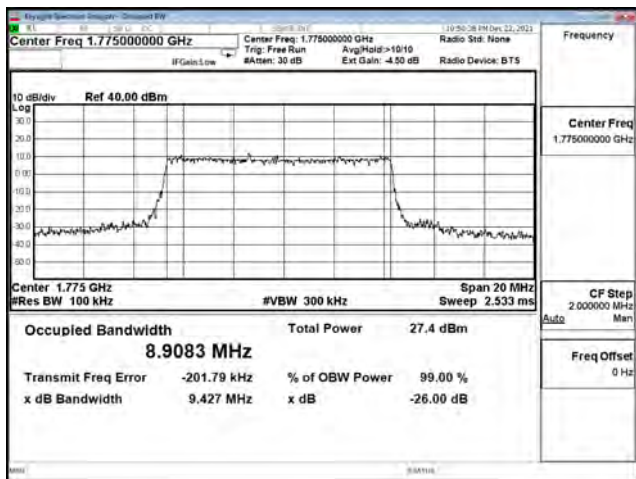

16QAM_CH355000_10M