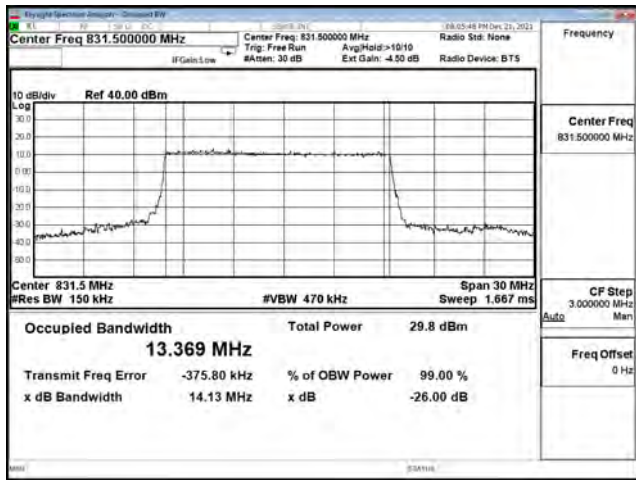

pi/2 BPSK_CH166300_15M