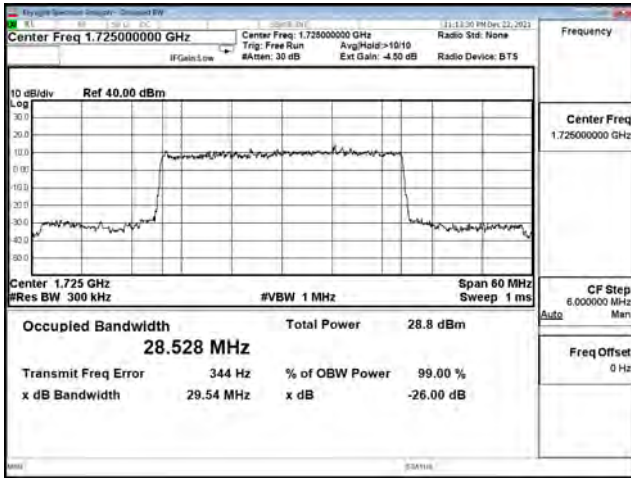

pi/2 BPSK_CH345000_30M