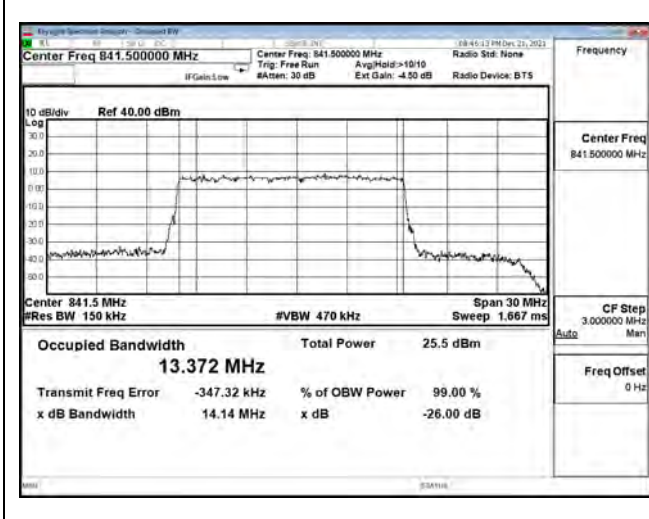

256QAM_CH168300_15M