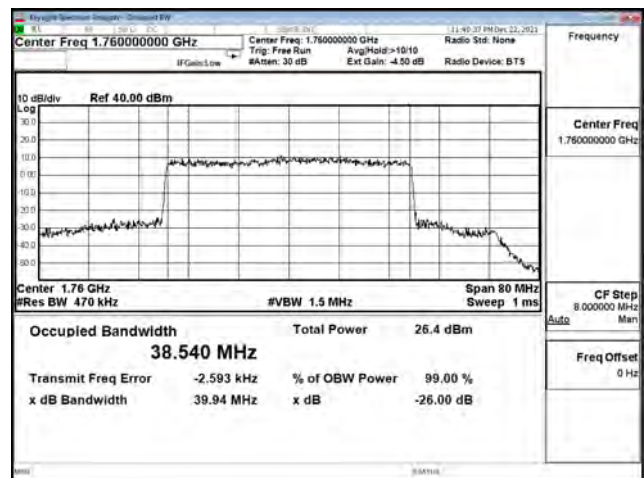

64QAM_CH352000_40M