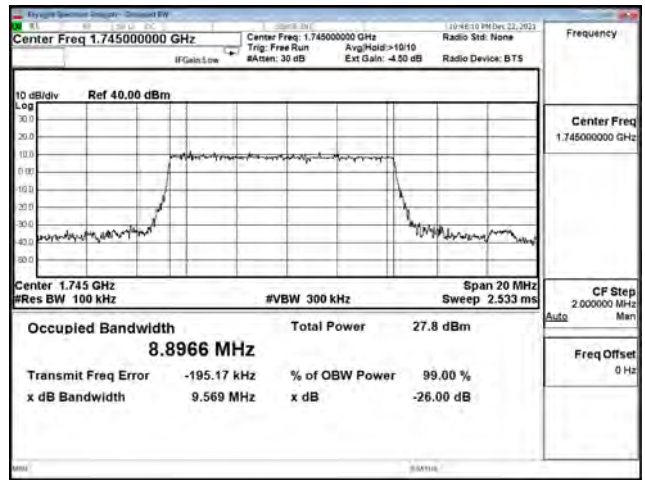

16QAM_CH349000_10M