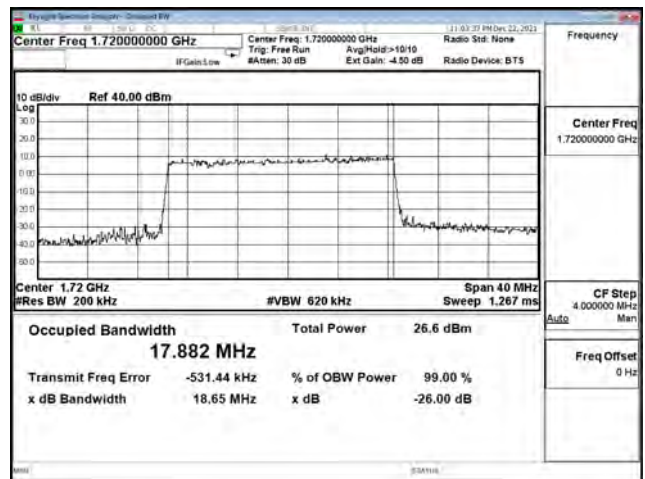

64QAM_CH344000_20M