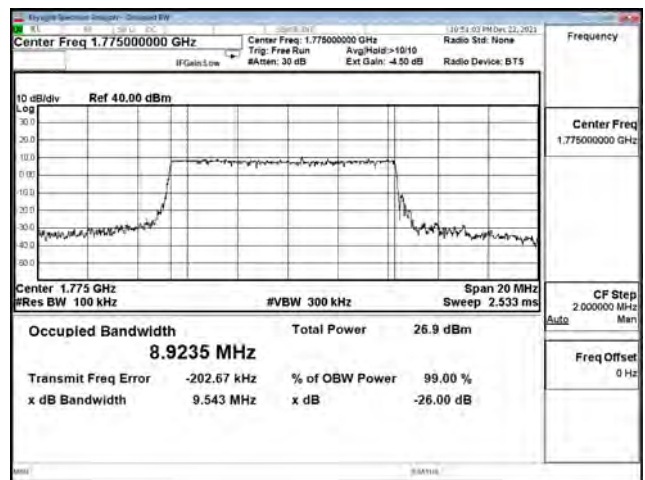

64QAM_CH355000_10M