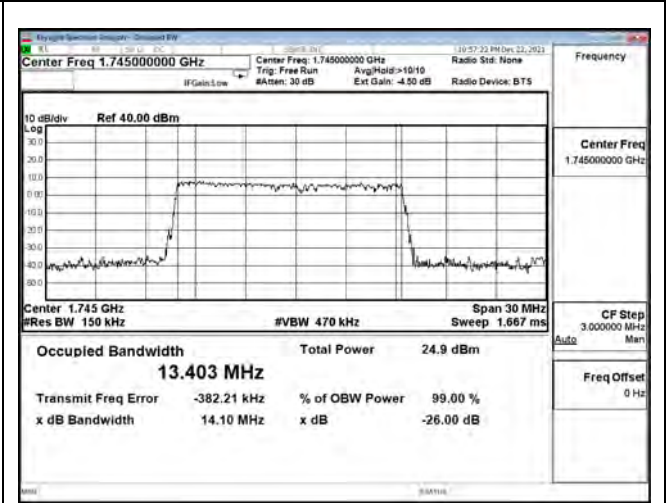

256QAM_CH349000_15M