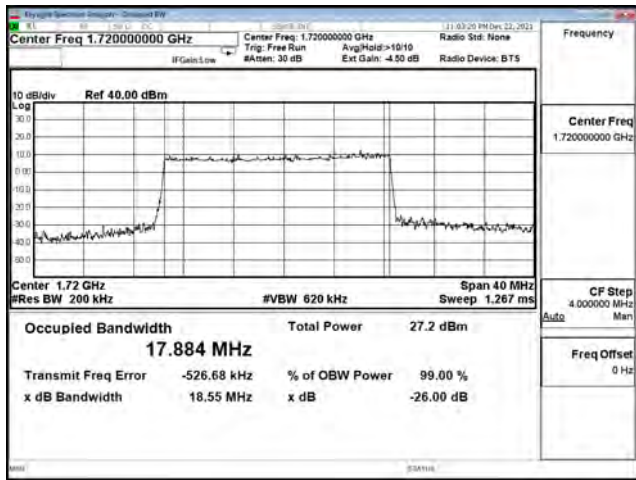

16QAM_CH344000_20M