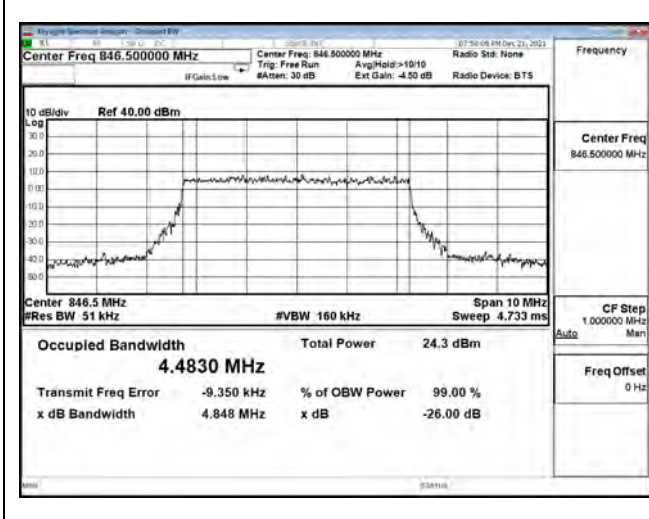

256QAM_CH169300_5M