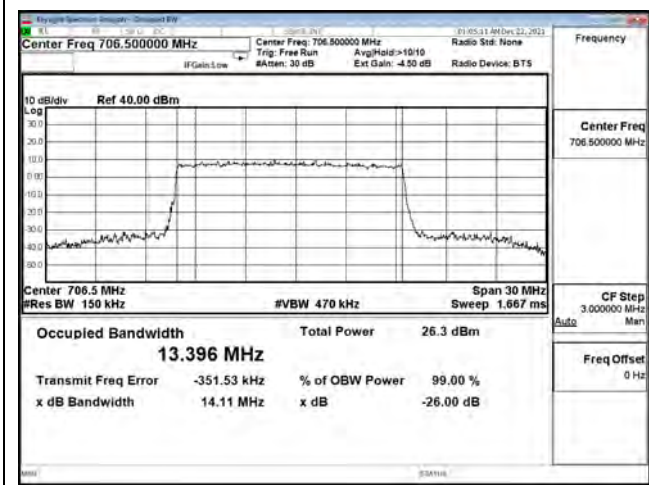

256QAM_CH141300_15M