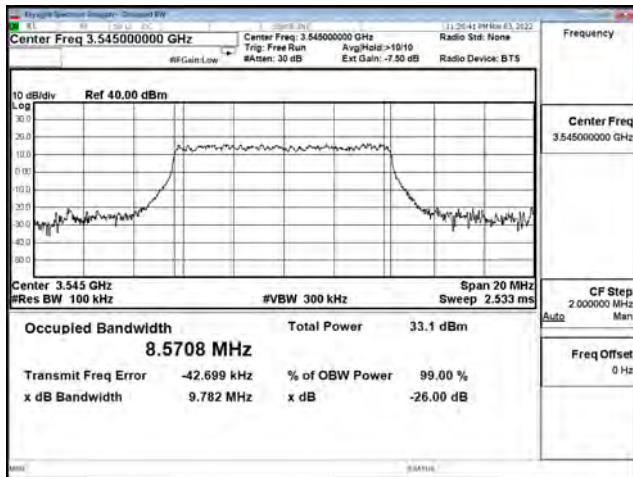

64QAM_CH633334_10M