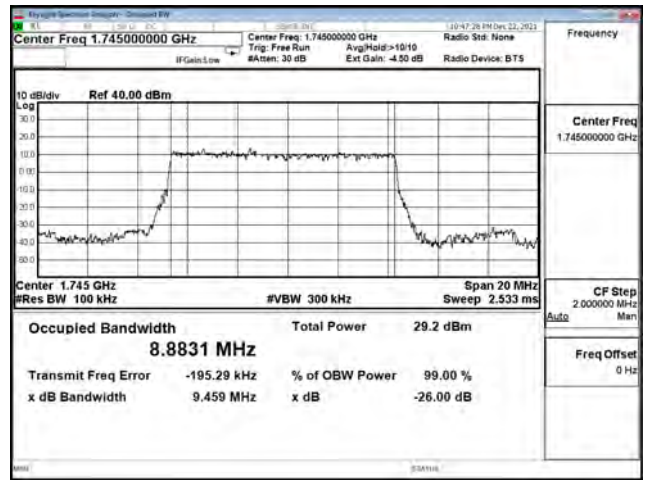

pi/2 BPSK_CH349000_10M