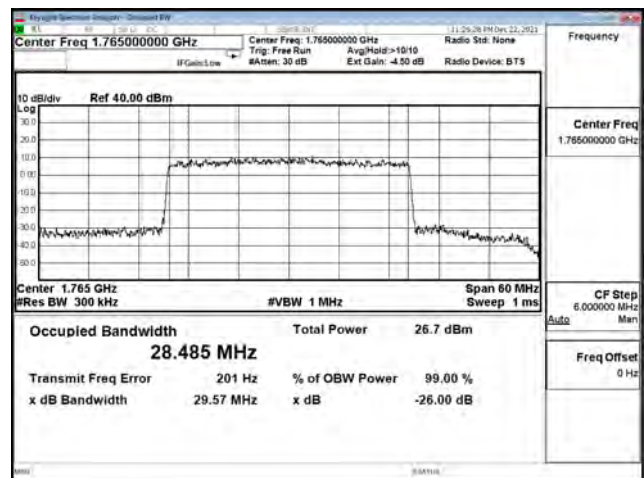

64QAM_CH353000_30M