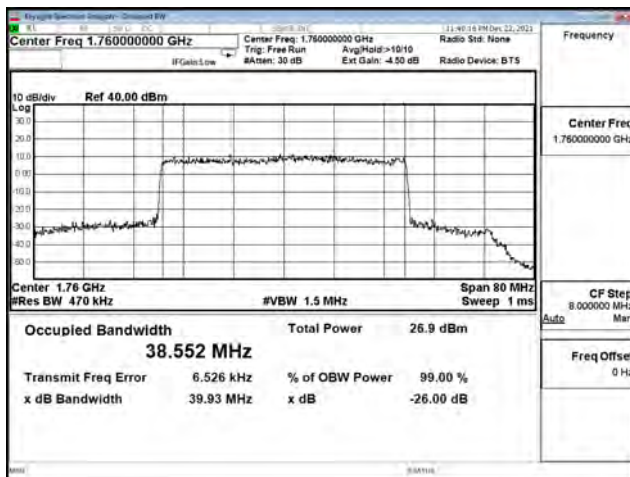

16QAM_CH352000_40M