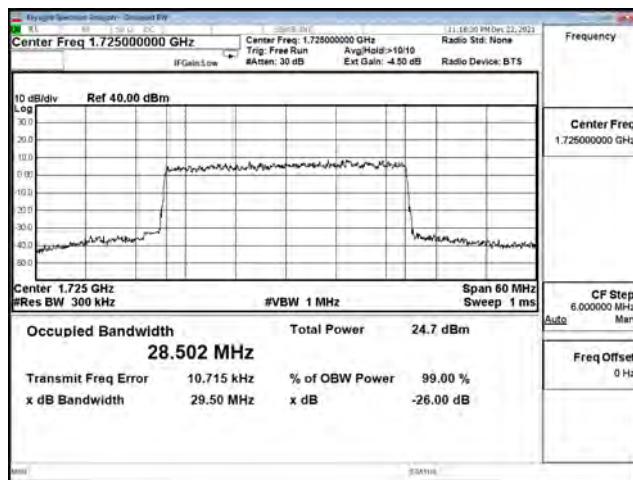

256QAM_CH345000_30M