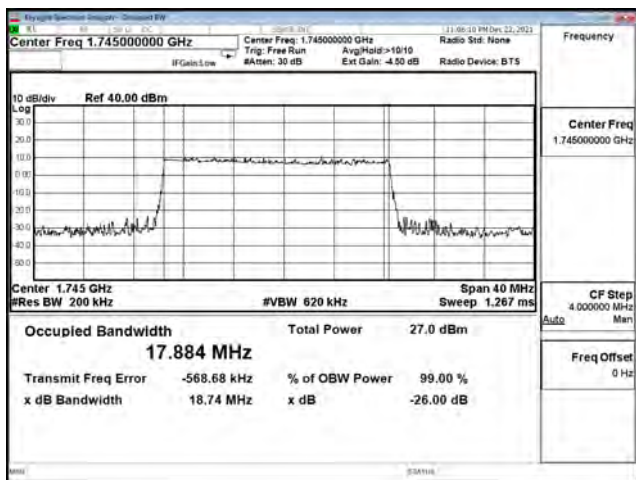

64QAM_CH349000_20M