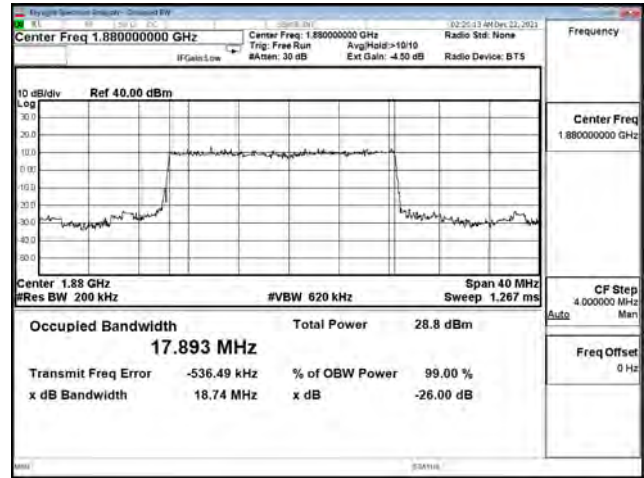

pi/2 BPSK_CH376000_20M