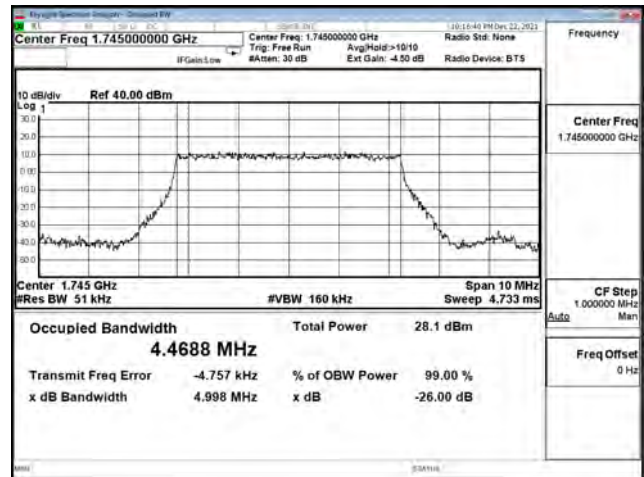

pi/2 BPSK_CH349000_ 5M