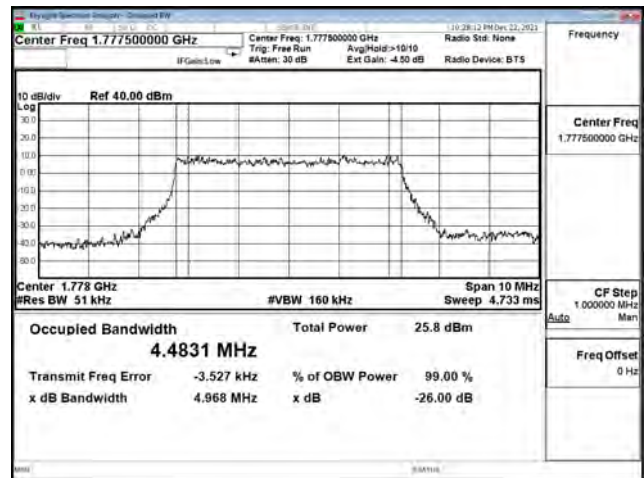

64QAM_CH355500_5M