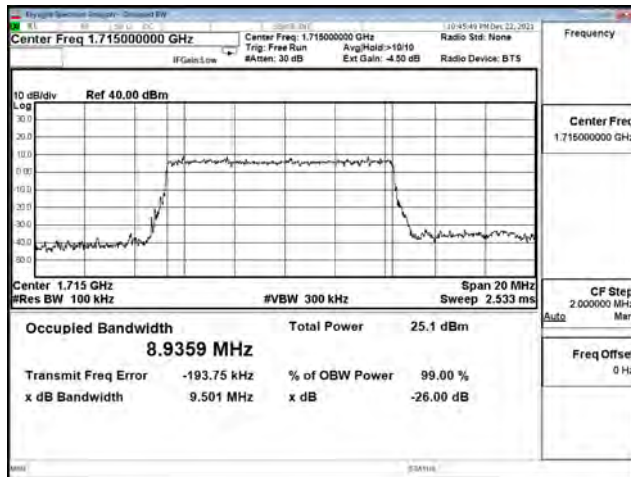

256QAM_CH343000_10M