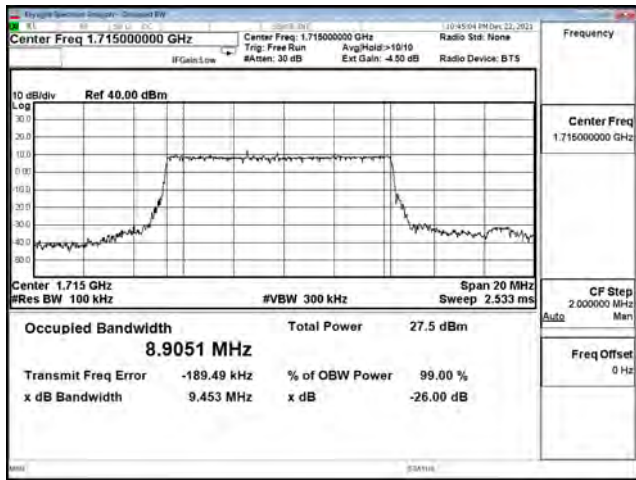

16QAM_CH343000_10M