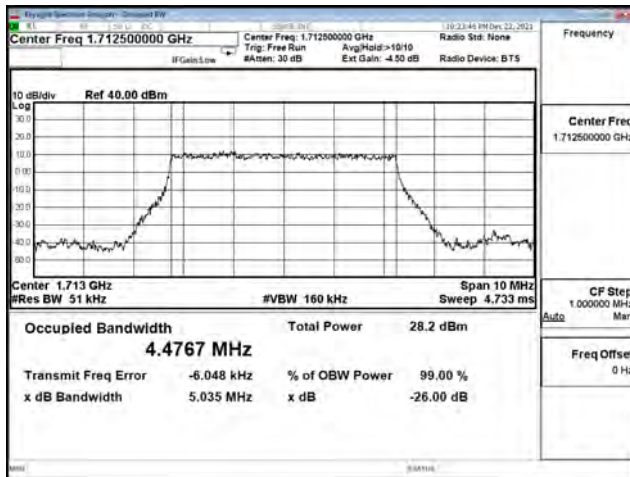

pi/2 BPSK_CH342500_ 5M