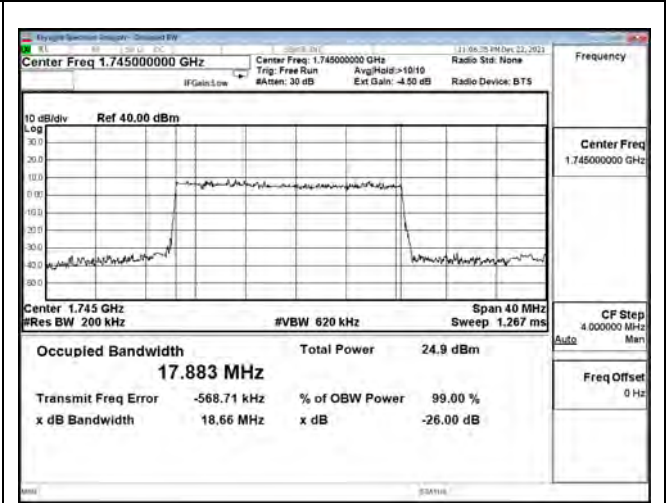

256QAM_CH349000_20M