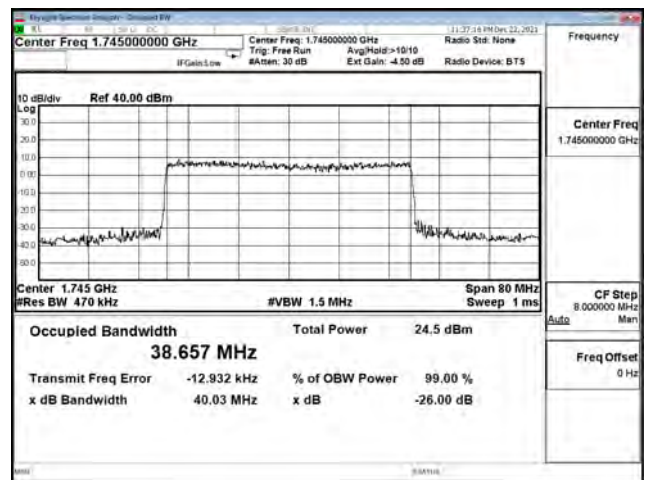

256QAM_CH349000_40M