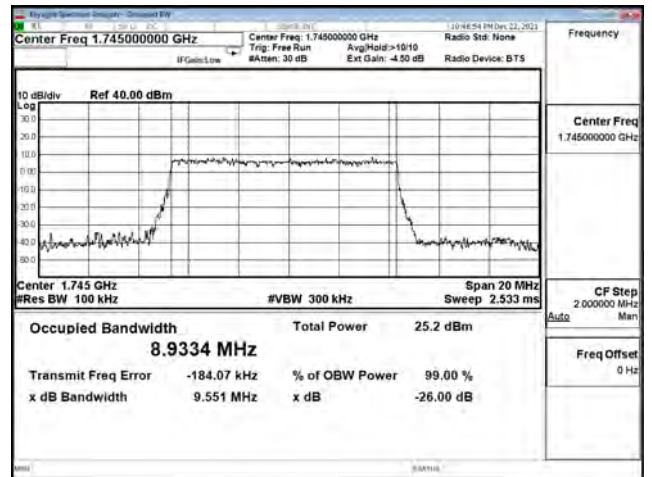

256QAM_CH349000_10M