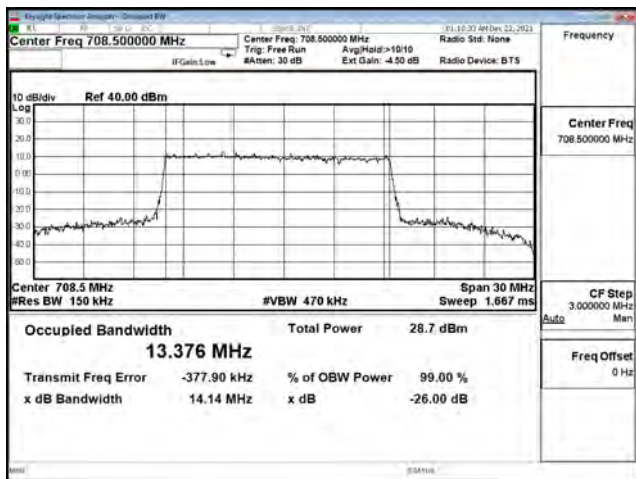

16QAM_CH141700_15M