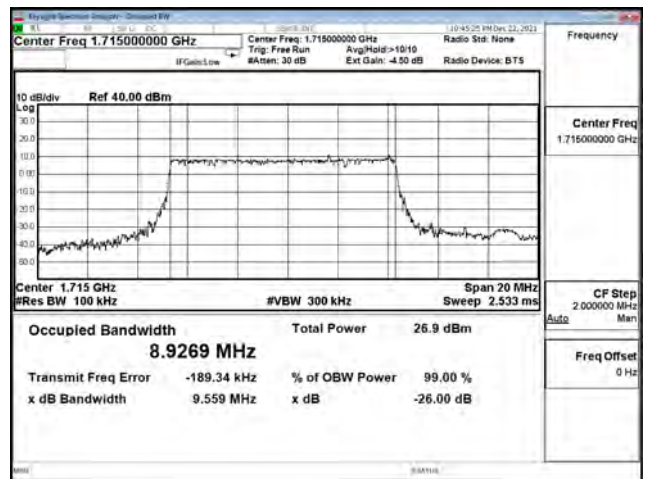

64QAM_CH343000_10M