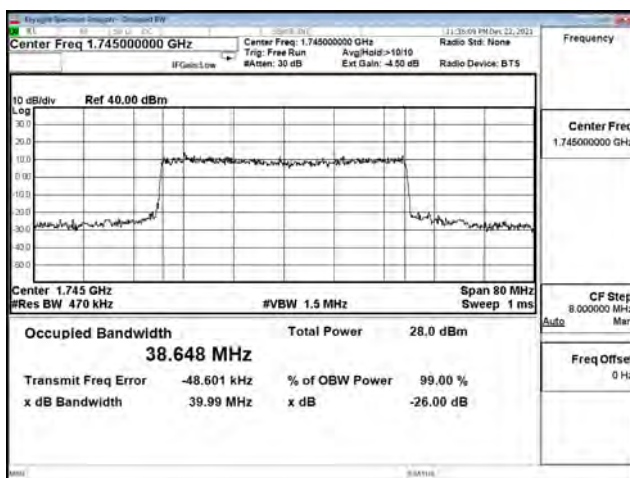

QPSK_CH349000_40M