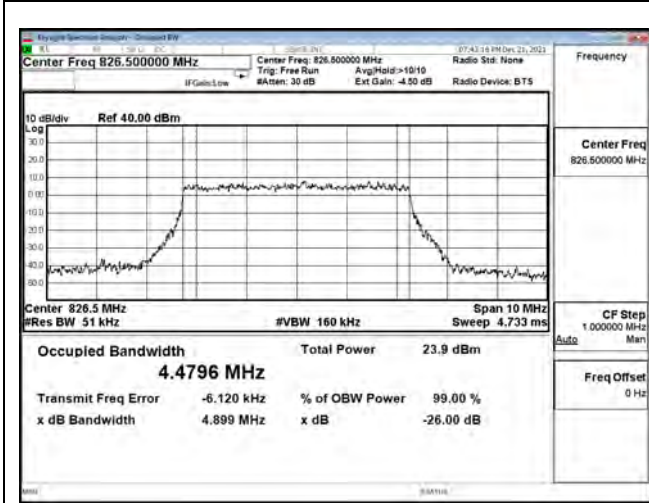

256QAM_CH165300_5M