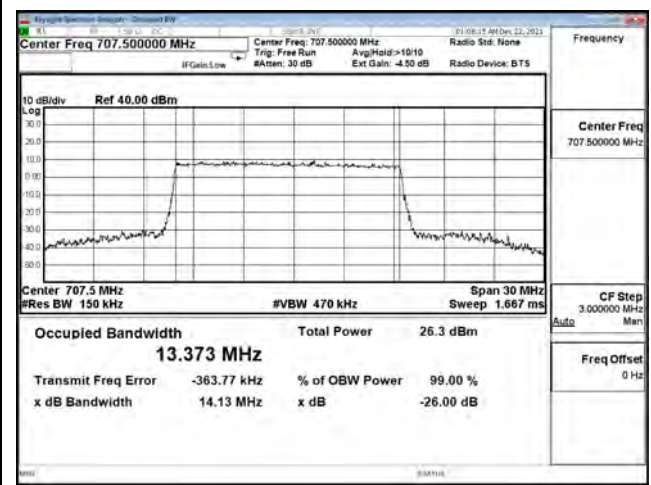

256QAM_CH141500_15M