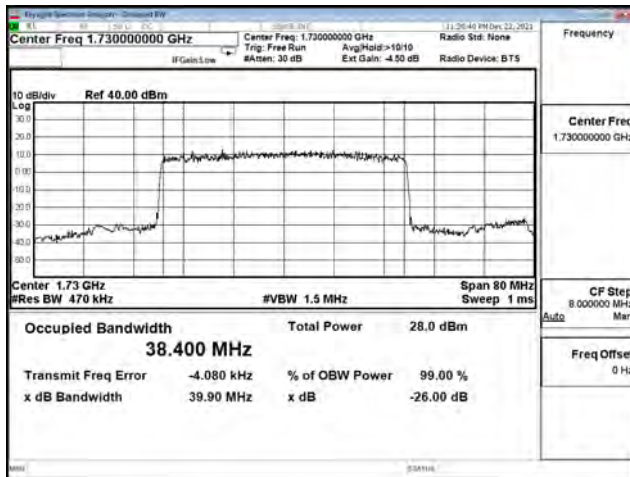

pi/2 BPSK_CH346000_40M