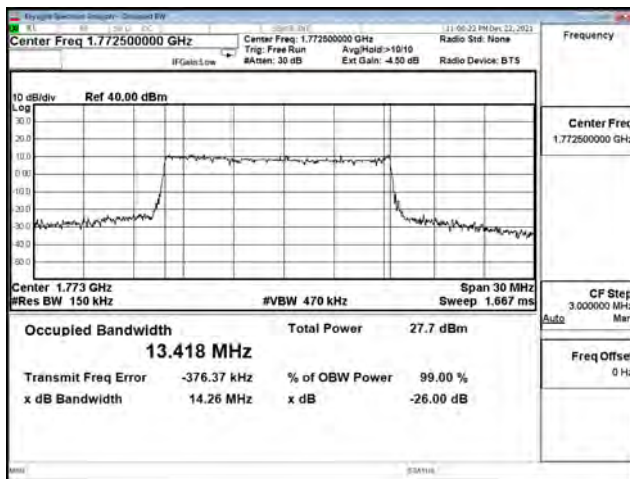

16QAM_CH354500_15M