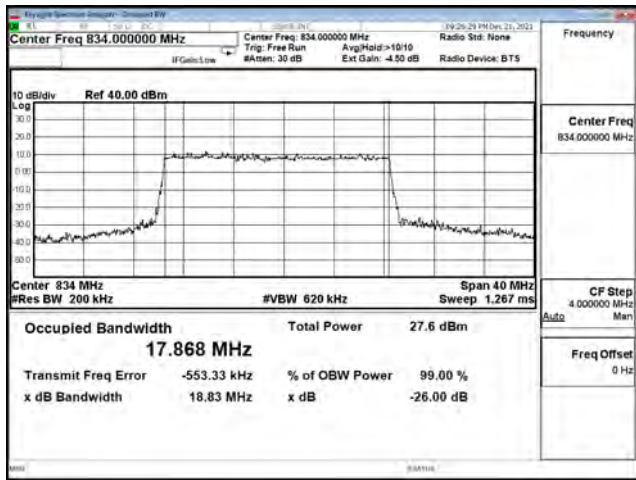

16QAM_CH166800_20M