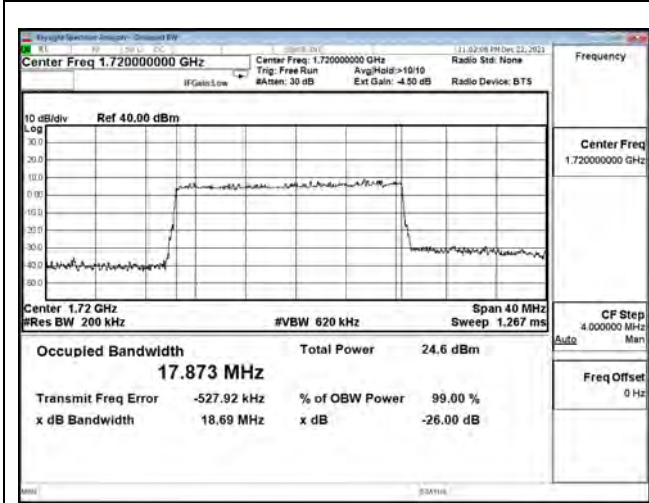

256QAM_CH344000_20M