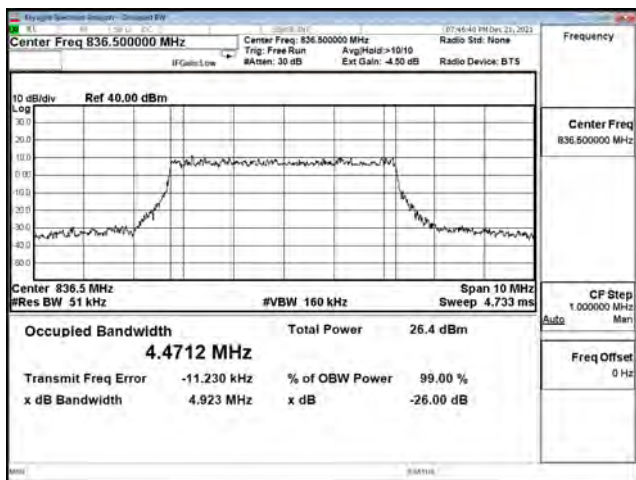

64QAM_CH167300_5M