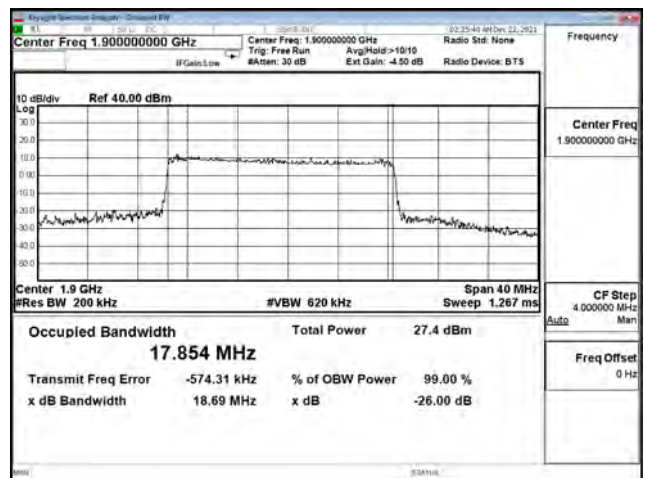

16QAM\_CH380000\_20M

64QAM\_CH372000\_20M

64QAM\_CH376000\_20M

64QAM\_CH380000\_20M

**Mode 2: 5G NR n5**

| Bandwidth (MHz) | Modulation | Channel | Frequency (MHz) | Measure Level (MHz) |        | Limit (MHz) |
|-----------------|------------|---------|-----------------|---------------------|--------|-------------|
|                 |            |         |                 | 26dB BW             | 99% BW |             |
| 5               | pi/2 BPSK  | 165300  | 826.5           | 4.976               | 4.472  | N/A         |
|                 |            | 167300  | 836.5           | 5.093               | 4.482  | N/A         |
|                 |            | 169300  | 846.5           | 5.061               | 4.473  | N/A         |
|                 | QPSK       | 165300  | 826.5           | 4.953               | 4.466  | N/A         |
|                 |            | 167300  | 836.5           | 4.894               | 4.453  | N/A         |
|                 |            | 169300  | 846.5           | 4.987               | 4.468  | N/A         |
|                 | 16-QAM     | 165300  | 826.5           | 4.924               | 4.461  | N/A         |
|                 |            | 167300  | 836.5           | 5.028               | 4.460  | N/A         |
|                 |            | 169300  | 846.5           | 4.977               | 4.461  | N/A         |
|                 | 64-QAM     | 165300  | 826.5           | 5.033               | 4.470  | N/A         |
|                 |            | 167300  | 836.5           | 4.923               | 4.471  | N/A         |
|                 |            | 169300  | 846.5           | 4.853               | 4.472  | N/A         |
| 256QAM          | 165300     | 826.5   | 4.899           | 4.480               | N/A    |             |
|                 | 167300     | 836.5   | 4.954           | 4.473               | N/A    |             |
|                 | 169300     | 846.5   | 4.848           | 4.483               | N/A    |             |
| 10              | pi/2 BPSK  | 165800  | 829             | 9.465               | 8.877  | N/A         |
|                 |            | 167300  | 836.5           | 9.475               | 8.906  | N/A         |
|                 |            | 168800  | 844             | 9.403               | 8.872  | N/A         |
|                 | QPSK       | 165800  | 829             | 9.482               | 8.887  | N/A         |
|                 |            | 167300  | 836.5           | 9.565               | 8.902  | N/A         |
|                 |            | 168800  | 844             | 9.604               | 8.887  | N/A         |
|                 | 16-QAM     | 165800  | 829             | 9.386               | 8.889  | N/A         |
|                 |            | 167300  | 836.5           | 9.482               | 8.900  | N/A         |
|                 |            | 168800  | 844             | 9.377               | 8.890  | N/A         |
|                 | 64-QAM     | 165800  | 829             | 9.500               | 8.899  | N/A         |
|                 |            | 167300  | 836.5           | 9.557               | 8.919  | N/A         |
|                 |            | 168800  | 844             | 9.482               | 8.903  | N/A         |
| 256QAM          | 165800     | 829     | 9.482           | 8.918               | N/A    |             |
|                 | 167300     | 836.5   | 9.530           | 8.937               | N/A    |             |
|                 | 168800     | 844     | 9.472           | 8.906               | N/A    |             |