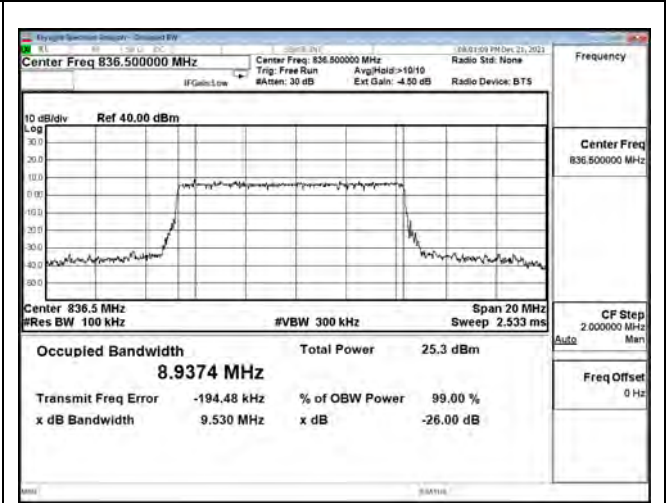

256QAM_CH167300_10M