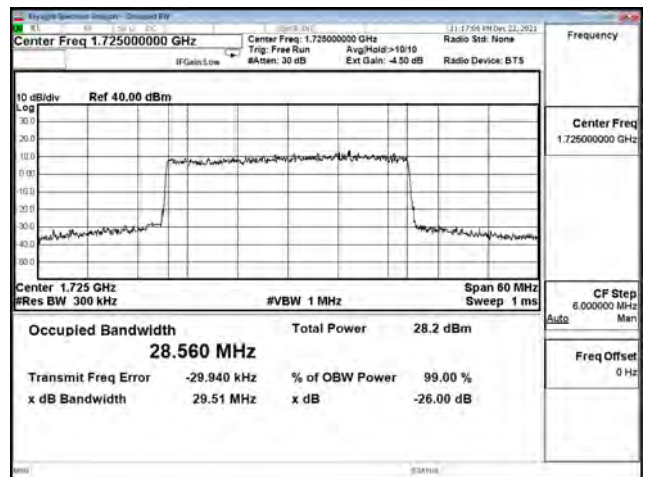

QPSK_CH345000_30M