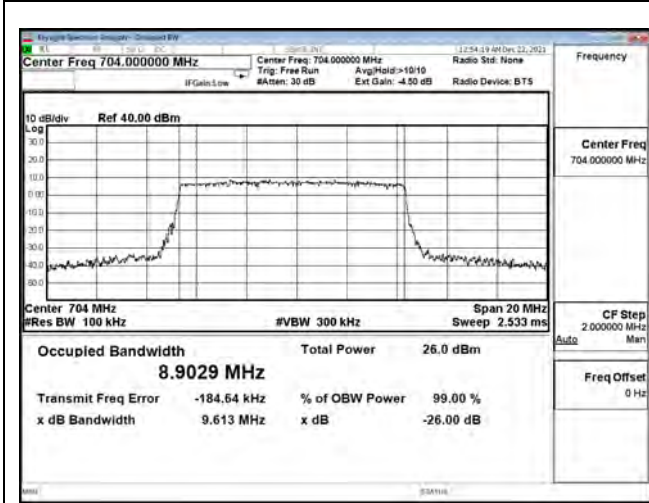

256QAM_CH140800_10M