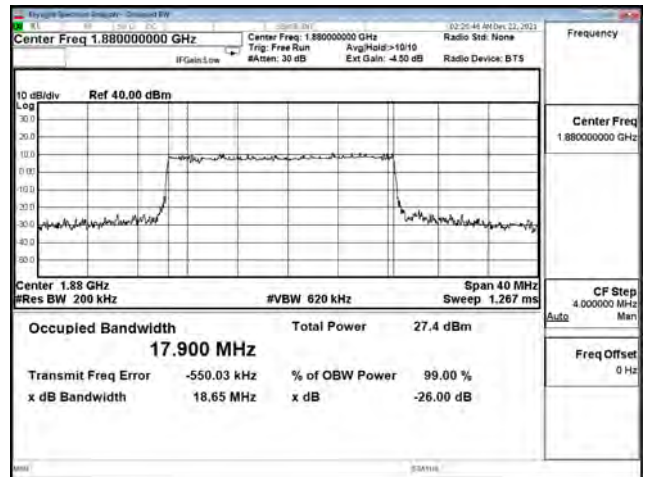

16QAM\_CH380000\_20M

64QAM\_CH372000\_20M

64QAM\_CH376000\_20M

64QAM\_CH380000\_20M

**Mode 2: 5G NR n5**

| Bandwidth (MHz) | Modulation | Channel | Frequency (MHz) | Measure Level (MHz) |        | Limit (MHz) |
|-----------------|------------|---------|-----------------|---------------------|--------|-------------|
|                 |            |         |                 | 26dB BW             | 99% BW |             |
| 5               | pi/2 BPSK  | 165300  | 826.5           | 4.976               | 4.472  | N/A         |
|                 |            | 167300  | 836.5           | 5.093               | 4.482  | N/A         |
|                 |            | 169300  | 846.5           | 5.061               | 4.473  | N/A         |
|                 | QPSK       | 165300  | 826.5           | 4.953               | 4.466  | N/A         |
|                 |            | 167300  | 836.5           | 4.894               | 4.453  | N/A         |
|                 |            | 169300  | 846.5           | 4.987               | 4.468  | N/A         |
|                 | 16-QAM     | 165300  | 826.5           | 4.924               | 4.461  | N/A         |
|                 |            | 167300  | 836.5           | 5.028               | 4.460  | N/A         |
|                 |            | 169300  | 846.5           | 4.977               | 4.461  | N/A         |
|                 | 64-QAM     | 165300  | 826.5           | 5.033               | 4.470  | N/A         |
|                 |            | 167300  | 836.5           | 4.923               | 4.471  | N/A         |
|                 |            | 169300  | 846.5           | 4.853               | 4.472  | N/A         |
| 256QAM          | 165300     | 826.5   | 4.899           | 4.480               | N/A    |             |
|                 | 167300     | 836.5   | 4.954           | 4.473               | N/A    |             |
|                 | 169300     | 846.5   | 4.848           | 4.483               | N/A    |             |
| 10              | pi/2 BPSK  | 165800  | 829             | 9.465               | 8.877  | N/A         |
|                 |            | 167300  | 836.5           | 9.475               | 8.906  | N/A         |
|                 |            | 168800  | 844             | 9.403               | 8.872  | N/A         |
|                 | QPSK       | 165800  | 829             | 9.482               | 8.887  | N/A         |
|                 |            | 167300  | 836.5           | 9.565               | 8.902  | N/A         |
|                 |            | 168800  | 844             | 9.604               | 8.887  | N/A         |
|                 | 16-QAM     | 165800  | 829             | 9.386               | 8.889  | N/A         |
|                 |            | 167300  | 836.5           | 9.482               | 8.900  | N/A         |
|                 |            | 168800  | 844             | 9.377               | 8.890  | N/A         |
|                 | 64-QAM     | 165800  | 829             | 9.500               | 8.899  | N/A         |
|                 |            | 167300  | 836.5           | 9.557               | 8.919  | N/A         |
|                 |            | 168800  | 844             | 9.482               | 8.903  | N/A         |
| 256QAM          | 165800     | 829     | 9.482           | 8.918               | N/A    |             |
|                 | 167300     | 836.5   | 9.530           | 8.937               | N/A    |             |
|                 | 168800     | 844     | 9.472           | 8.906               | N/A    |             |