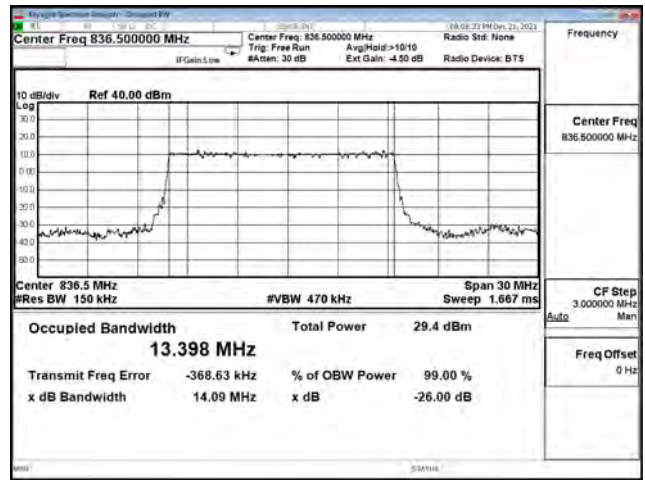

pi/2 BPSK_CH167300_15M