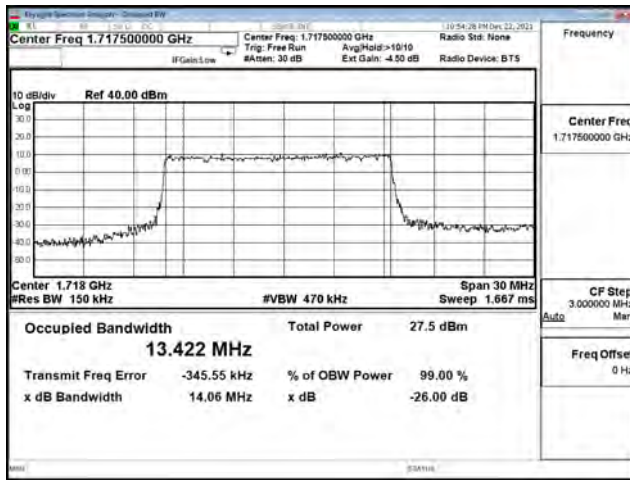

16QAM_CH343500_15M