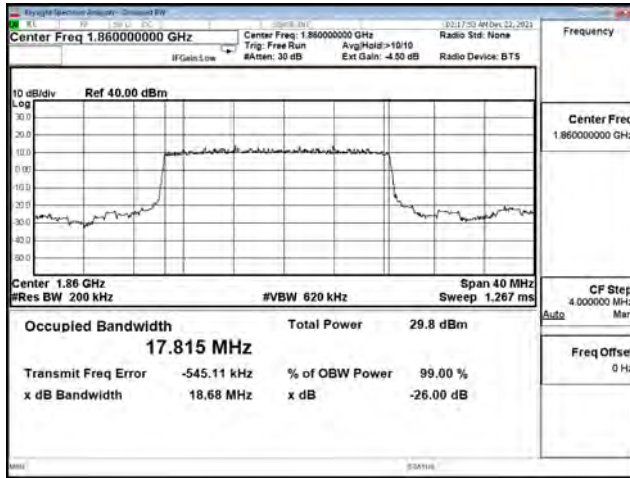

pi/2 BPSK_CH372000_20M