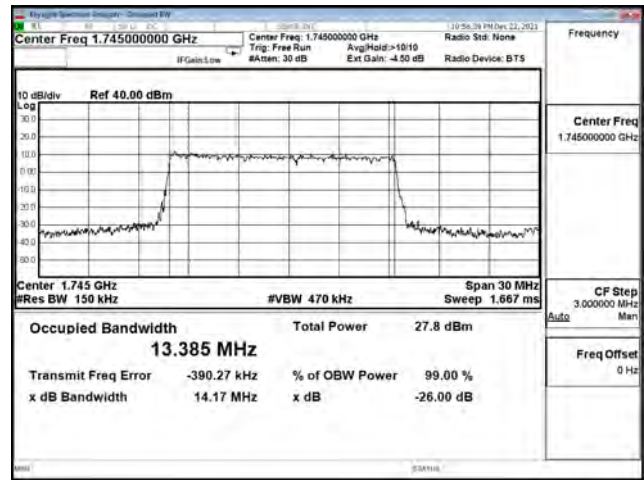

16QAM_CH349000_15M