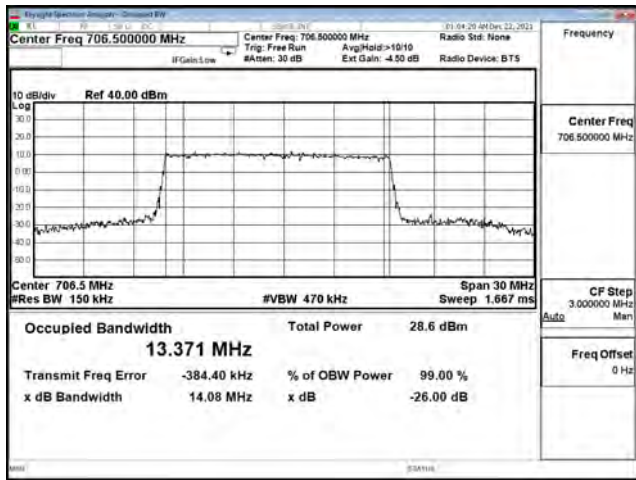

16QAM_CH141300_15M