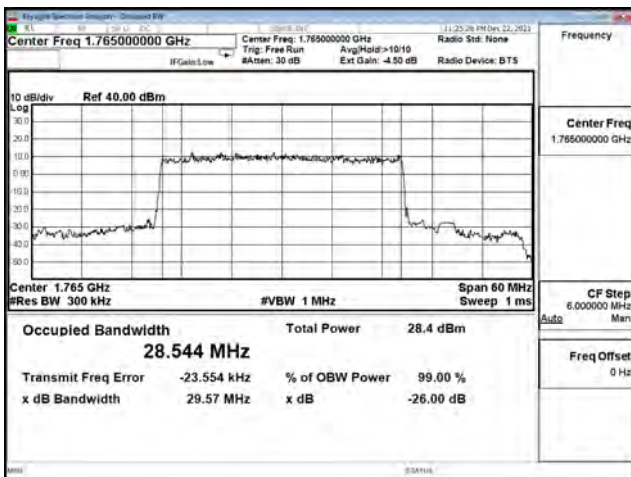

pi/2 BPSK_CH353000_30M