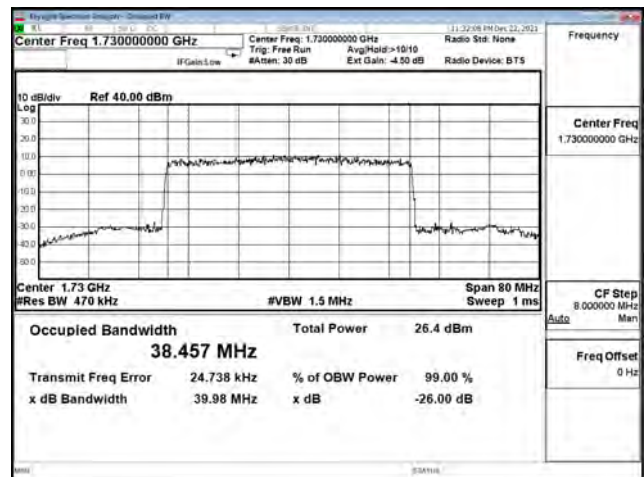

64QAM_CH346000_40M