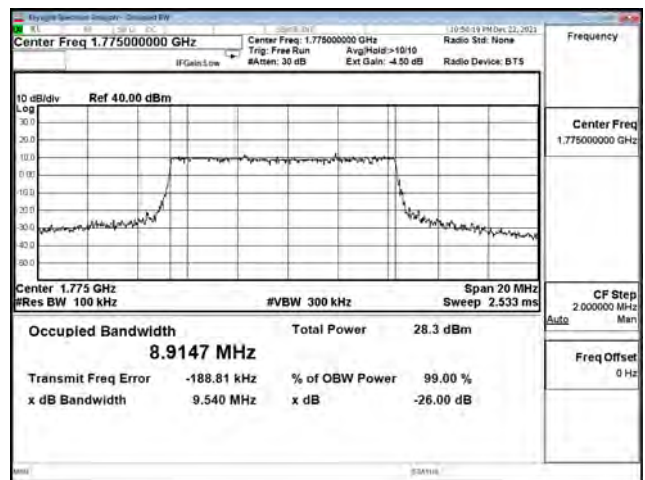

QPSK_CH355000_10M