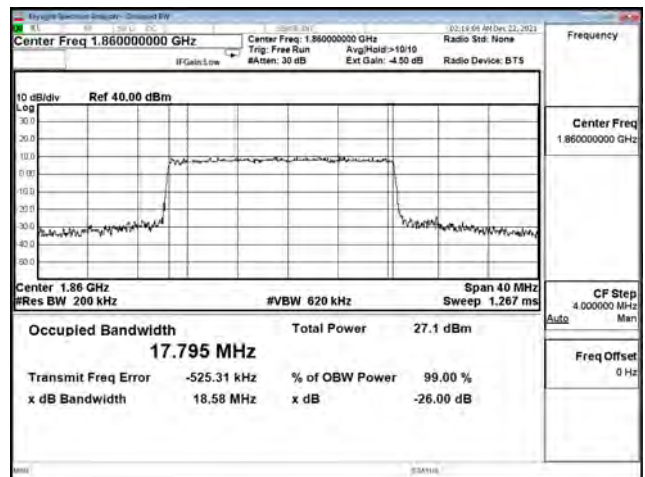

16QAM\_CH380000\_20M

64QAM\_CH372000\_20M

64QAM\_CH376000\_20M

64QAM\_CH380000\_20M

**Mode 2: 5G NR n5**

| Bandwidth (MHz) | Modulation | Channel | Frequency (MHz) | Measure Level (MHz) |        | Limit (MHz) |
|-----------------|------------|---------|-----------------|---------------------|--------|-------------|
|                 |            |         |                 | 26dB BW             | 99% BW |             |
| 5               | pi/2 BPSK  | 165300  | 826.5           | 4.976               | 4.472  | N/A         |
|                 |            | 167300  | 836.5           | 5.093               | 4.482  | N/A         |
|                 |            | 169300  | 846.5           | 5.061               | 4.473  | N/A         |
|                 | QPSK       | 165300  | 826.5           | 4.953               | 4.466  | N/A         |
|                 |            | 167300  | 836.5           | 4.894               | 4.453  | N/A         |
|                 |            | 169300  | 846.5           | 4.987               | 4.468  | N/A         |
|                 | 16-QAM     | 165300  | 826.5           | 4.924               | 4.461  | N/A         |
|                 |            | 167300  | 836.5           | 5.028               | 4.460  | N/A         |
|                 |            | 169300  | 846.5           | 4.977               | 4.461  | N/A         |
|                 | 64-QAM     | 165300  | 826.5           | 5.033               | 4.470  | N/A         |
|                 |            | 167300  | 836.5           | 4.923               | 4.471  | N/A         |
|                 |            | 169300  | 846.5           | 4.853               | 4.472  | N/A         |
| 256QAM          | 165300     | 826.5   | 4.899           | 4.480               | N/A    |             |
|                 | 167300     | 836.5   | 4.954           | 4.473               | N/A    |             |
|                 | 169300     | 846.5   | 4.848           | 4.483               | N/A    |             |
| 10              | pi/2 BPSK  | 165800  | 829             | 9.465               | 8.877  | N/A         |
|                 |            | 167300  | 836.5           | 9.475               | 8.906  | N/A         |
|                 |            | 168800  | 844             | 9.403               | 8.872  | N/A         |
|                 | QPSK       | 165800  | 829             | 9.482               | 8.887  | N/A         |
|                 |            | 167300  | 836.5           | 9.565               | 8.902  | N/A         |
|                 |            | 168800  | 844             | 9.604               | 8.887  | N/A         |
|                 | 16-QAM     | 165800  | 829             | 9.386               | 8.889  | N/A         |
|                 |            | 167300  | 836.5           | 9.482               | 8.900  | N/A         |
|                 |            | 168800  | 844             | 9.377               | 8.890  | N/A         |
|                 | 64-QAM     | 165800  | 829             | 9.500               | 8.899  | N/A         |
|                 |            | 167300  | 836.5           | 9.557               | 8.919  | N/A         |
|                 |            | 168800  | 844             | 9.482               | 8.903  | N/A         |
| 256QAM          | 165800     | 829     | 9.482           | 8.918               | N/A    |             |
|                 | 167300     | 836.5   | 9.530           | 8.937               | N/A    |             |
|                 | 168800     | 844     | 9.472           | 8.906               | N/A    |             |