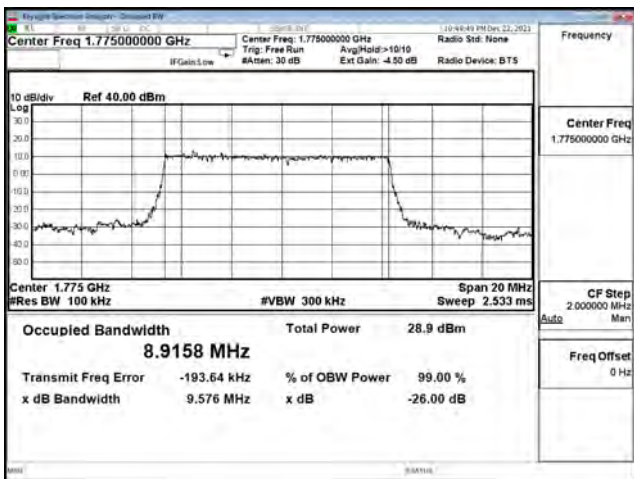

pi/2 BPSK_CH355000_10M