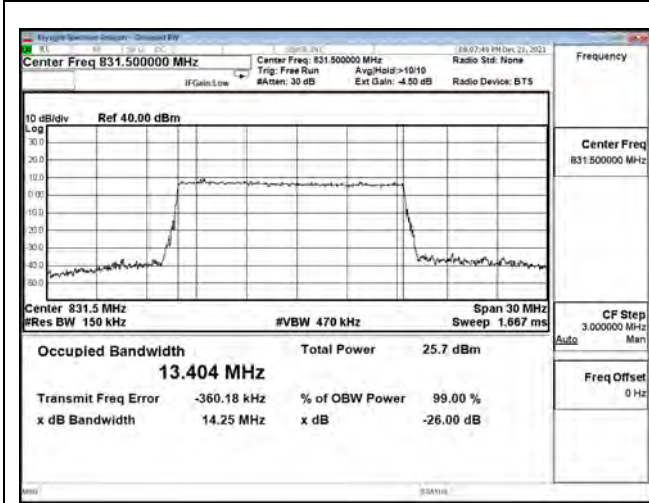

256QAM_CH166300_15M