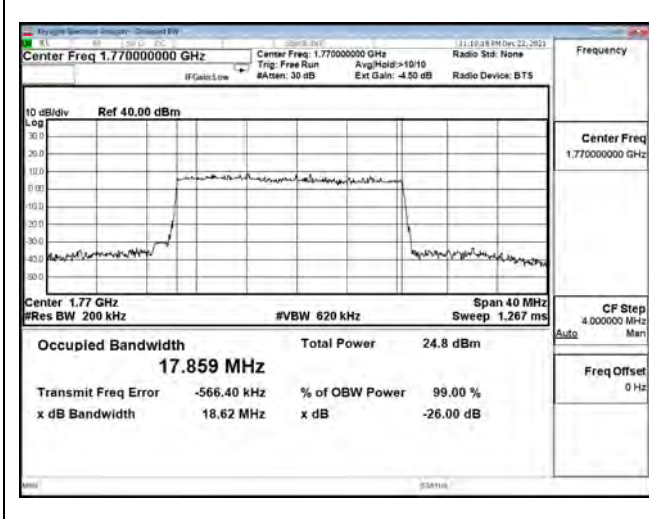

256QAM_CH354000_20M