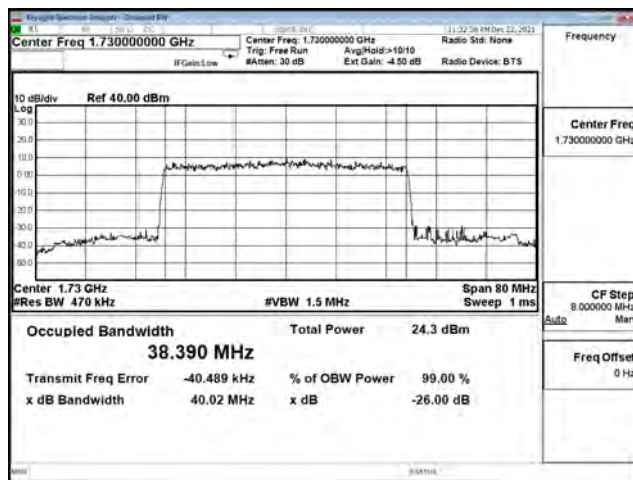

256QAM_CH346000_40M