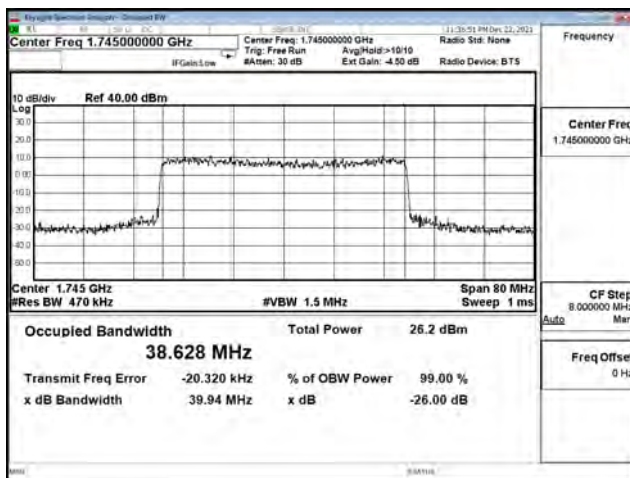

64QAM_CH349000_40M