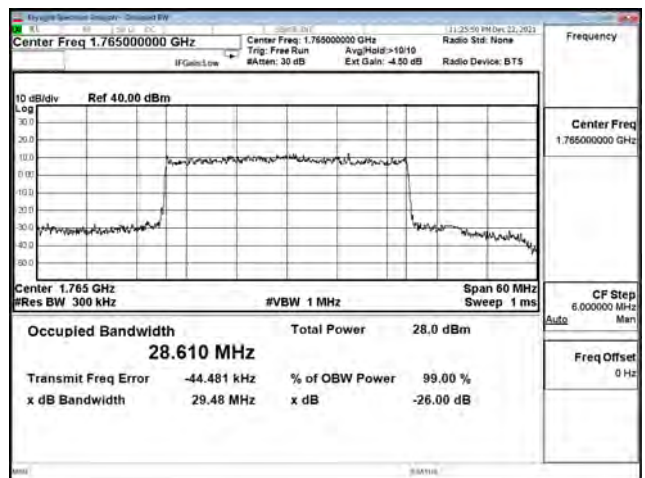

QPSK_CH353000_30M