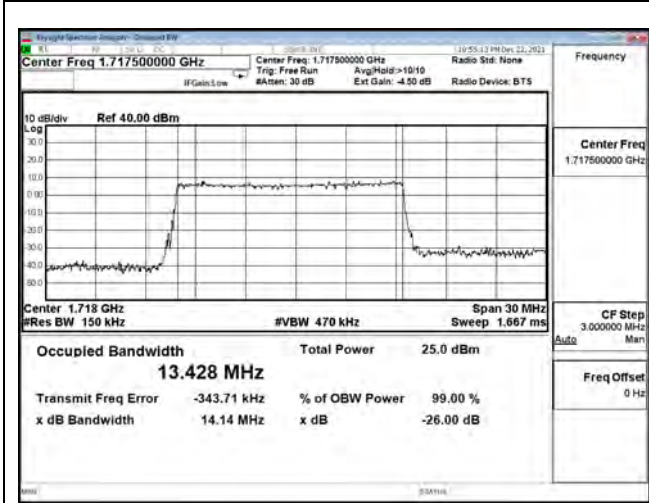

256QAM_CH343500_15M