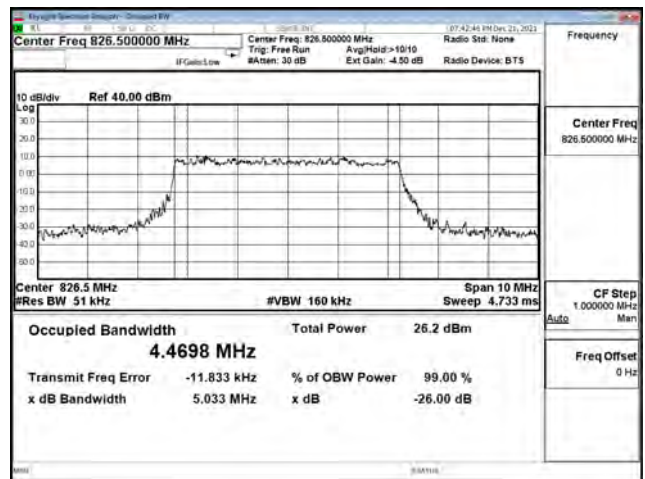

64QAM_CH165300_5M