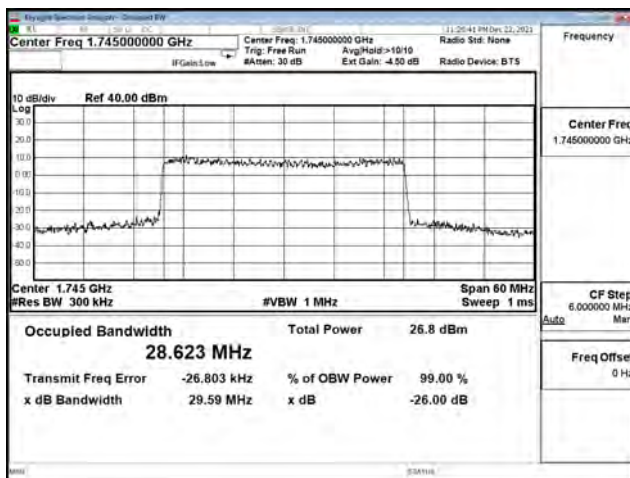

64QAM_CH349000_30M