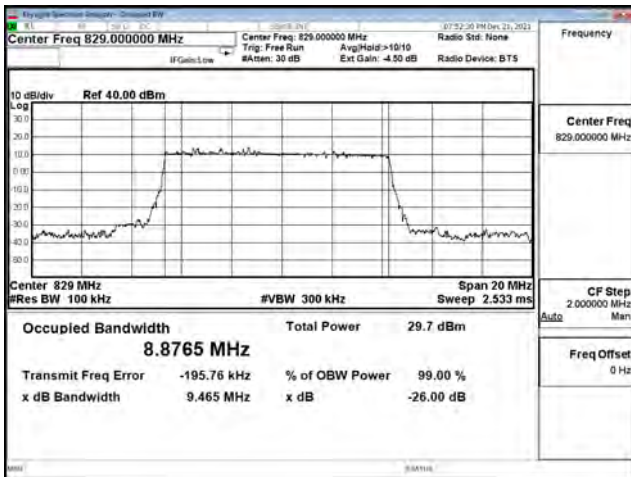

pi/2 BPSK_CH165800_10M