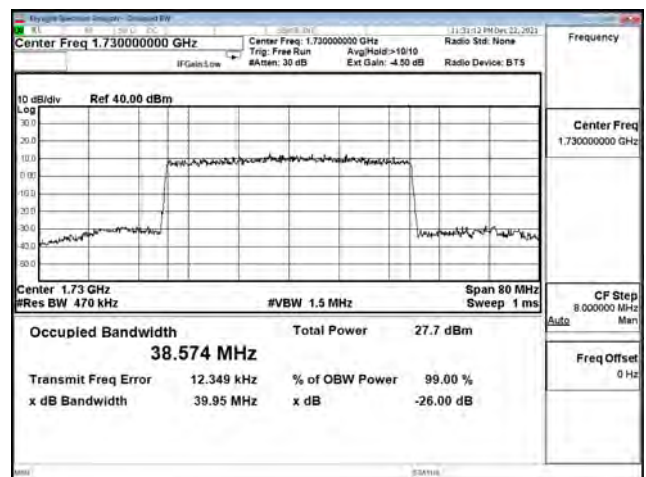

QPSK_CH346000_40M