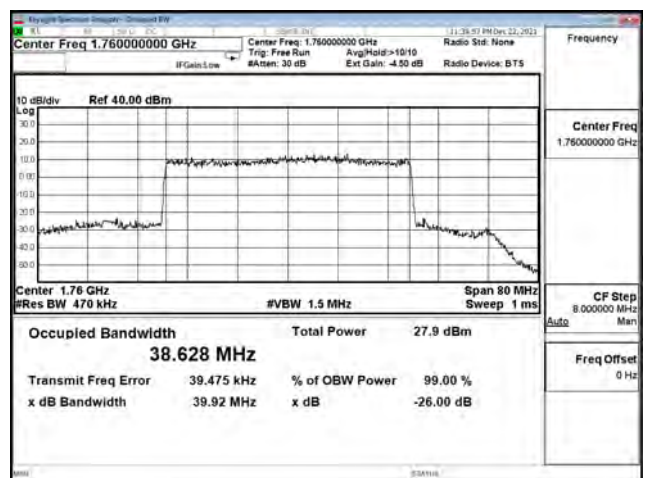

QPSK_CH352000_40M