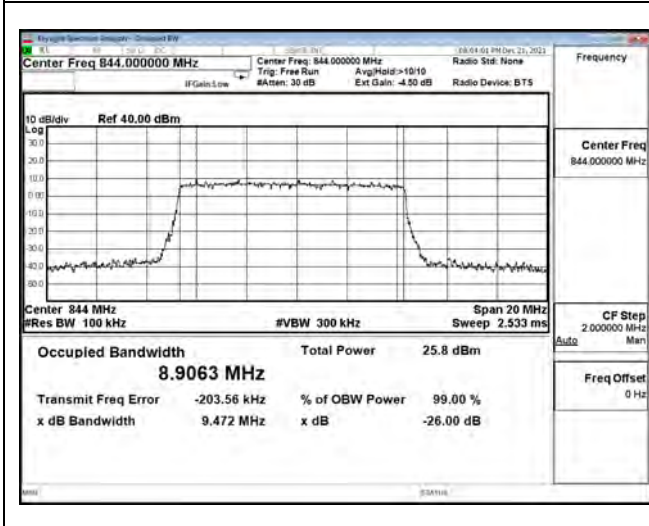

256QAM_CH168800_10M