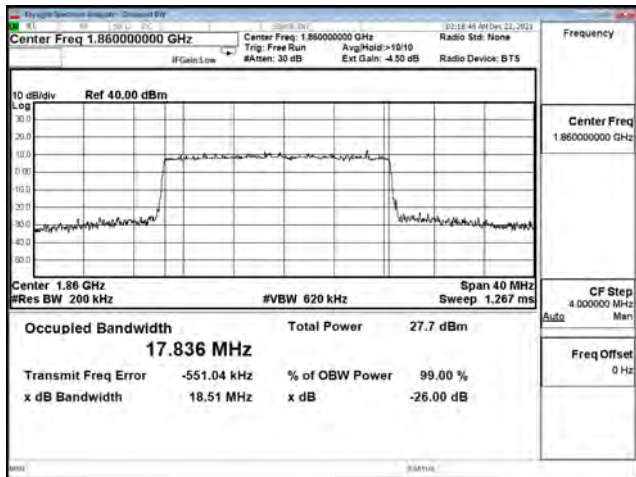

16QAM_CH372000_20M