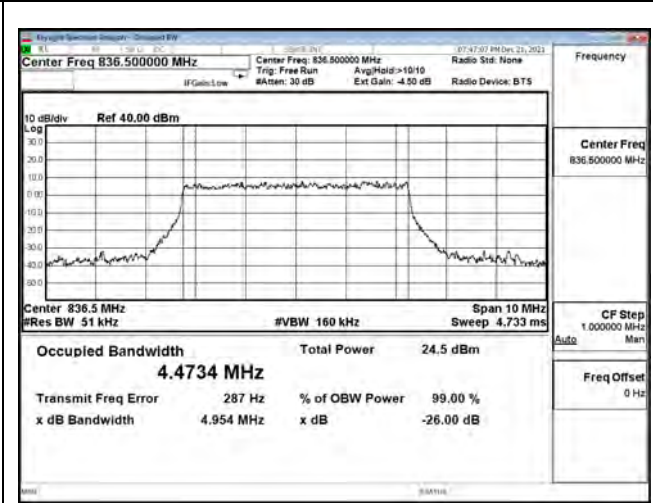

256QAM_CH167300_5M