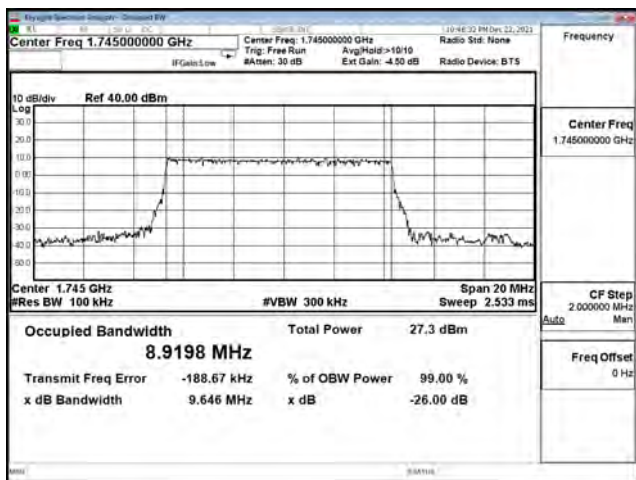

64QAM_CH349000_10M