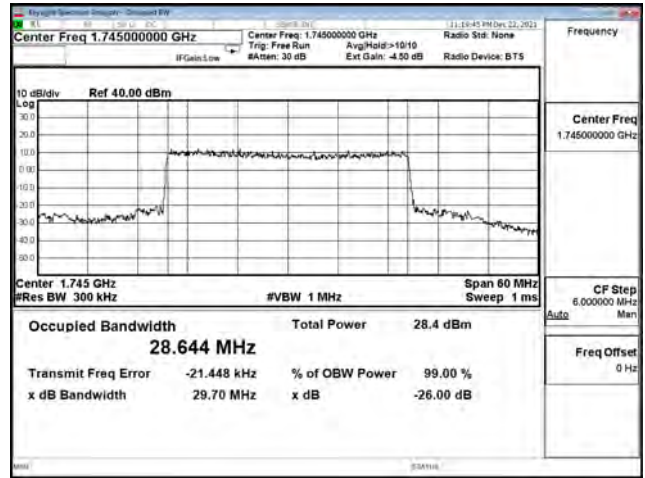

pi/2 BPSK_CH349000_30M