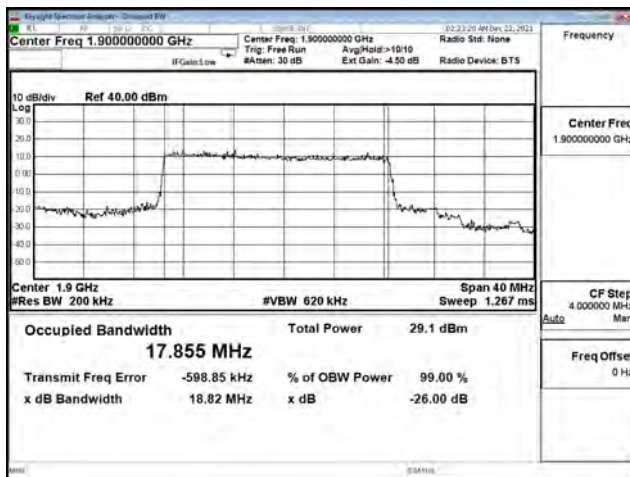

pi/2 BPSK_CH380000_20M