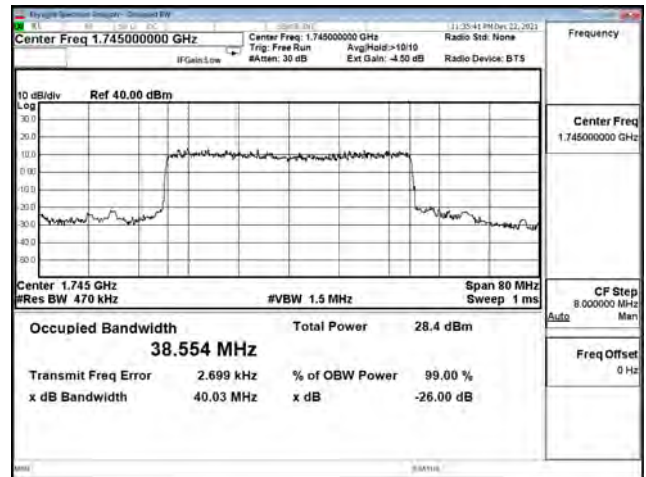

pi/2 BPSK_CH349000_40M