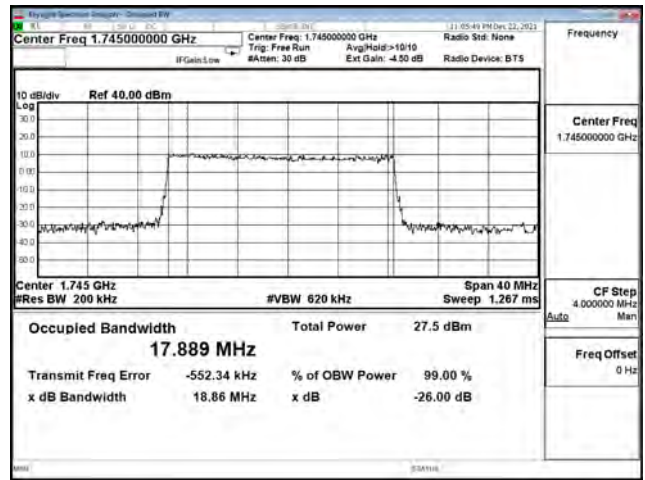

16QAM_CH349000_20M