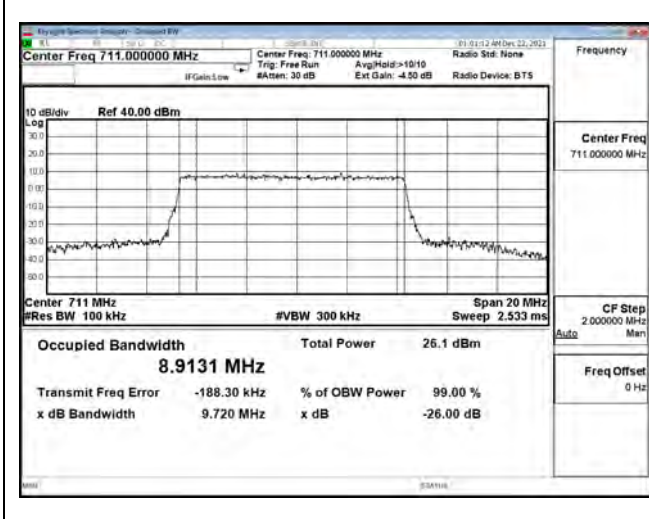

256QAM_CH142200_10M