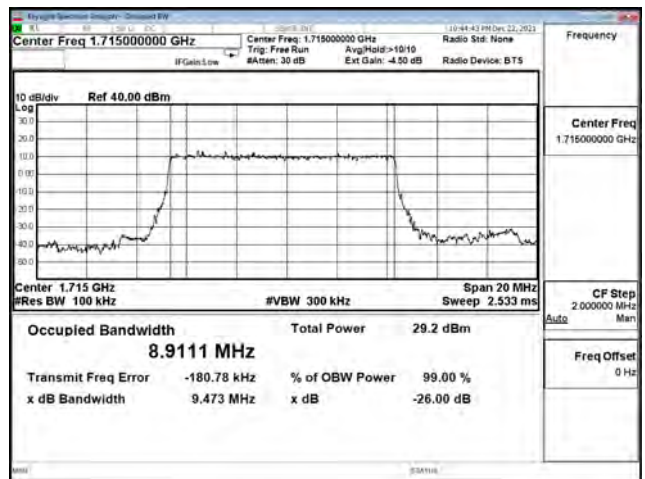

QPSK_CH343000_10M