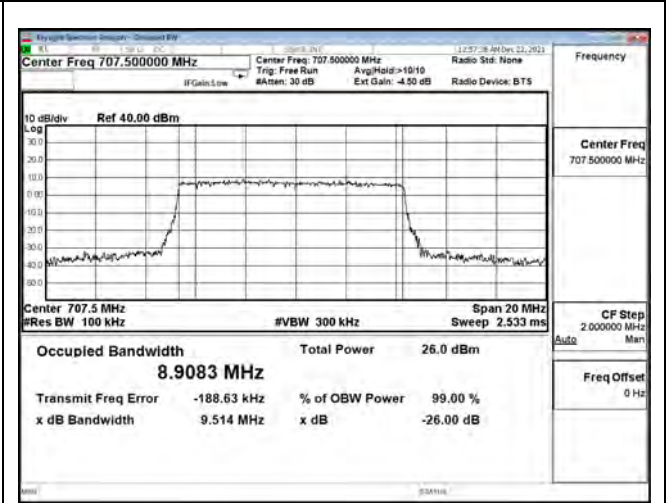

256QAM_CH141500_10M