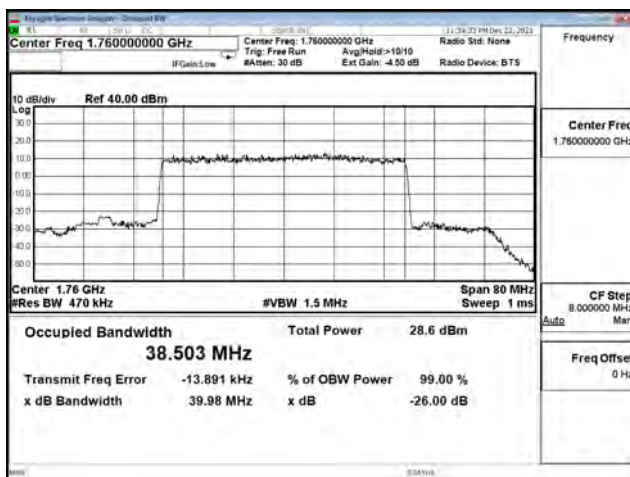

pi/2 BPSK_CH352000_40M