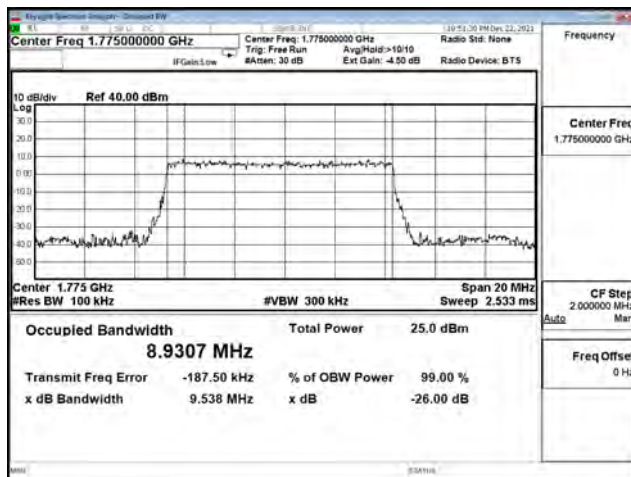

256QAM_CH355000_10M