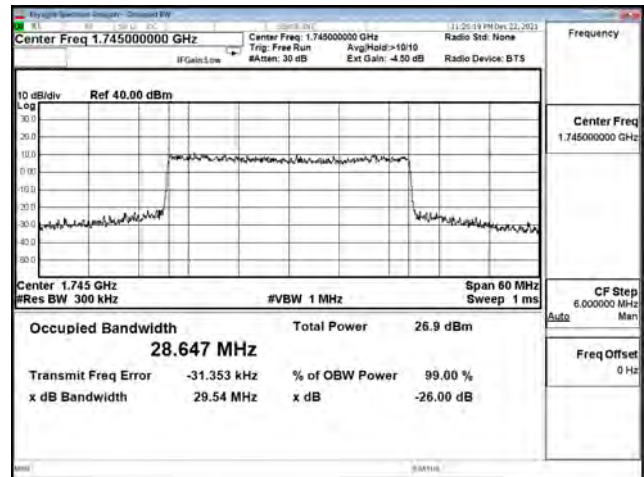

16QAM_CH349000_30M