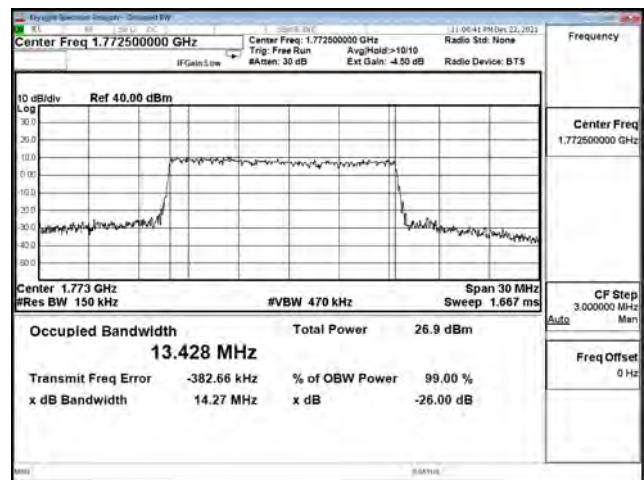

64QAM_CH354500_15M