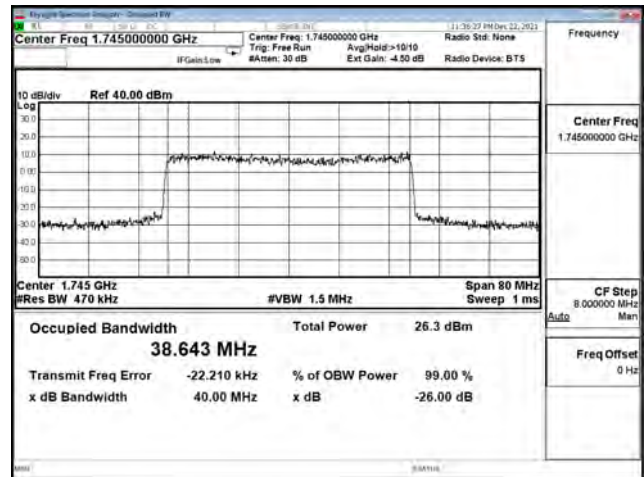

16QAM_CH349000_40M