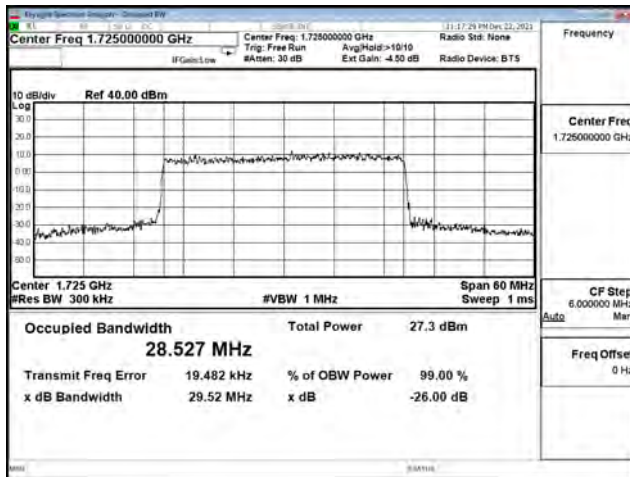

16QAM_CH345000_30M