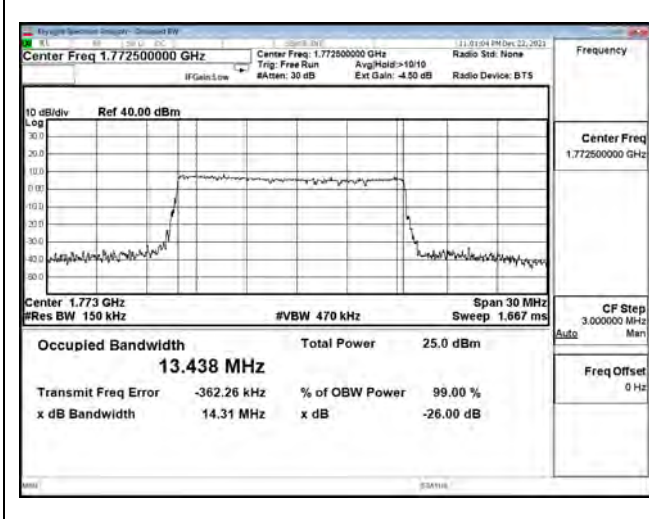

256QAM_CH354500_15M