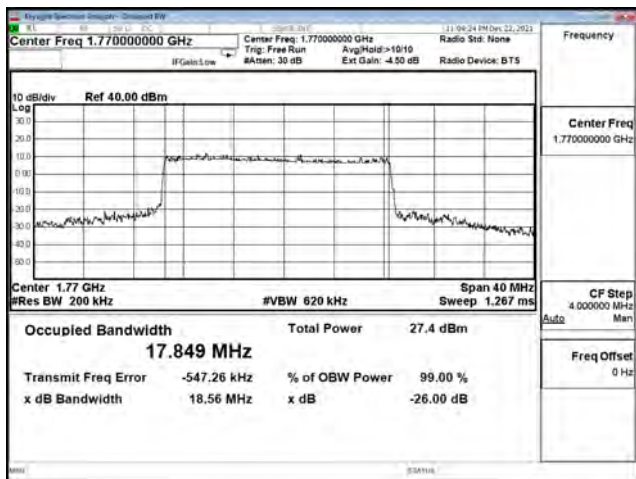

16QAM_CH354000_20M