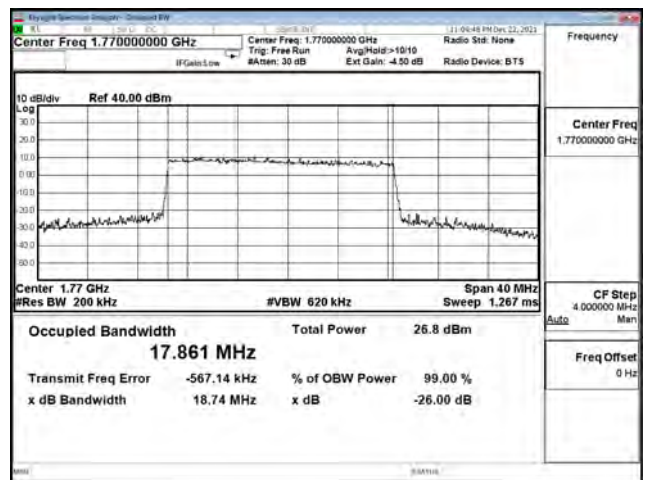

64QAM_CH354000_20M