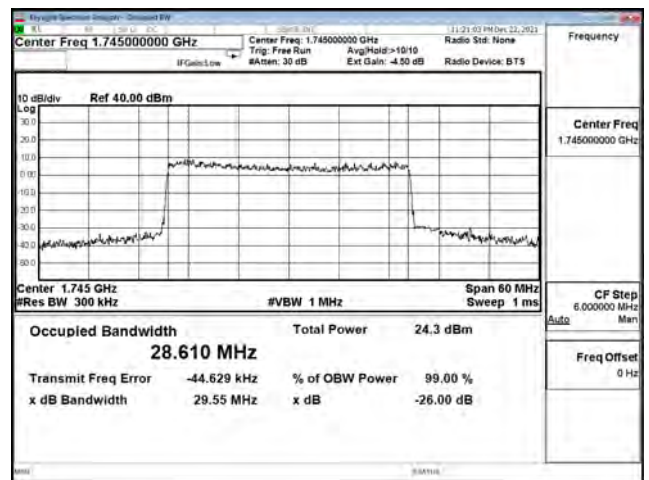

256QAM_CH349000_30M