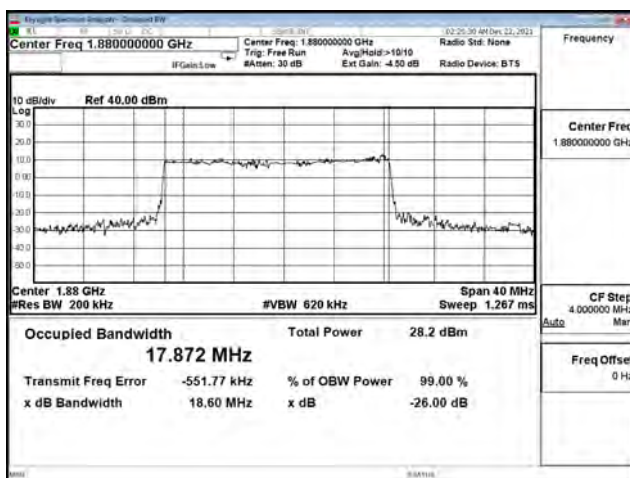

QPSK_CH376000_20M