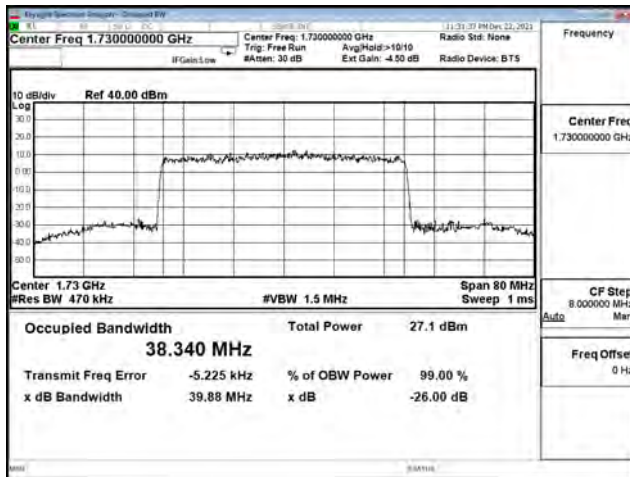

16QAM_CH346000_40M