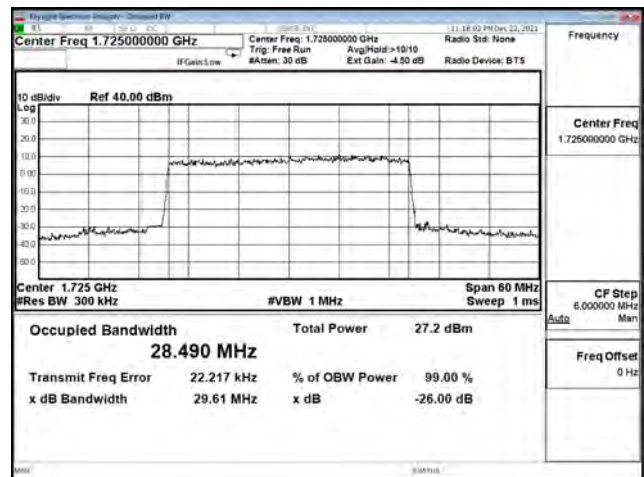

64QAM_CH345000_30M