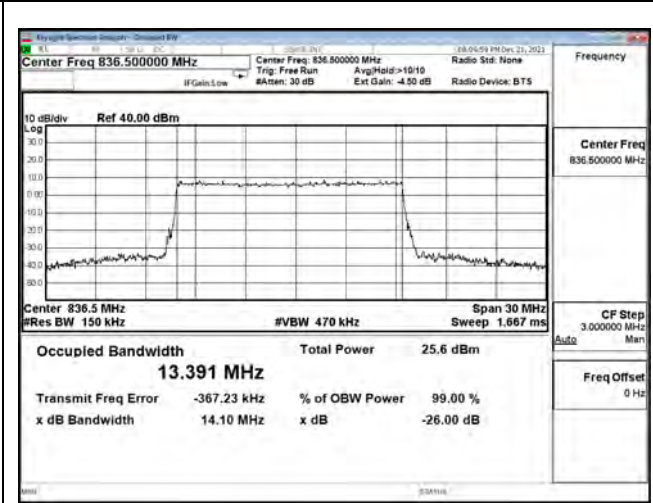

256QAM_CH167300_15M