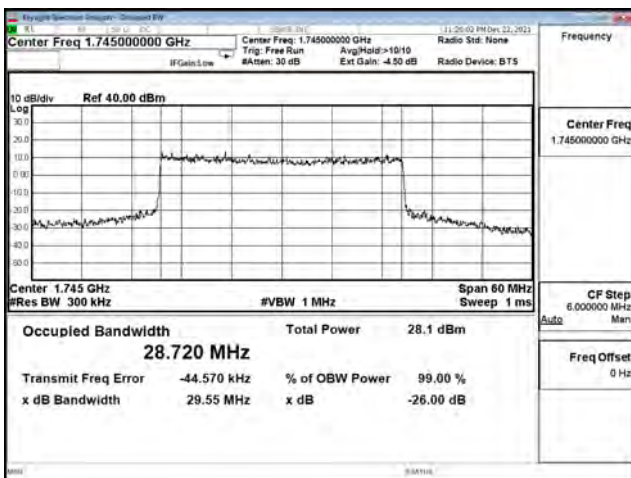

QPSK_CH349000_30M