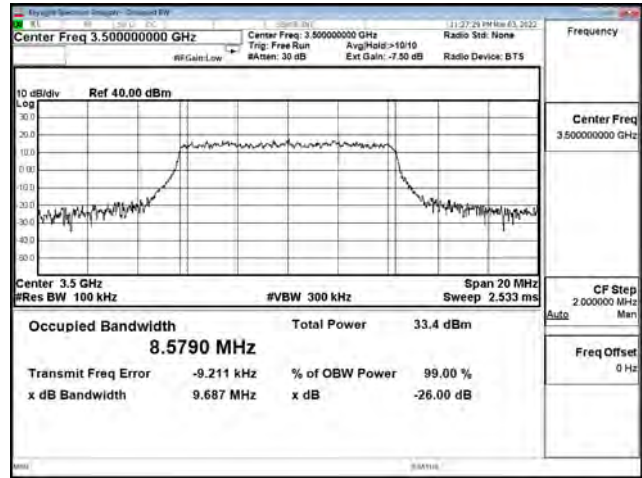

64QAM_CH630334_10M