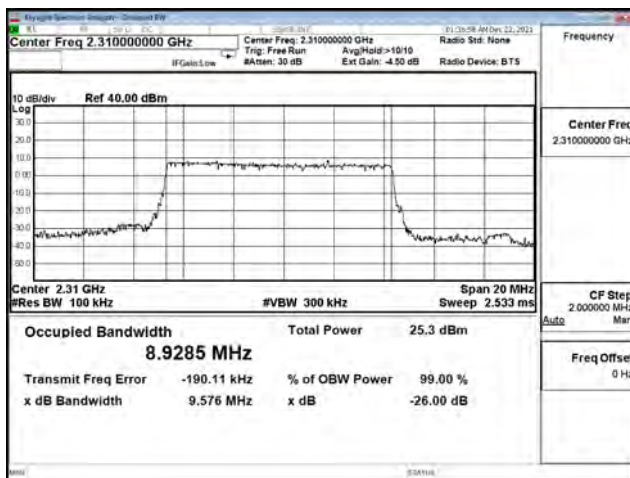

QPSK\_CH46200\_10M

16QAM\_CH46200\_10M

64QAM\_CH46200\_10M

256QAM\_CH46200\_10M

**Mode 5: 5G NR n66**

| Bandwidth (MHz) | Modulation | Channel | Frequency (MHz) | Measure Level (MHz) |        | Limit (MHz) |
|-----------------|------------|---------|-----------------|---------------------|--------|-------------|
|                 |            |         |                 | 26dB BW             | 99% BW |             |
| 5               | pi/2 BPSK  | 342500  | 1712.5          | 5.035               | 4.477  | N/A         |
|                 |            | 349000  | 1745            | 4.998               | 4.469  | N/A         |
|                 |            | 355500  | 1777.5          | 5.009               | 4.467  | N/A         |
|                 | QPSK       | 342500  | 1712.5          | 4.986               | 4.470  | N/A         |
|                 |            | 349000  | 1745            | 4.976               | 4.470  | N/A         |
|                 |            | 355500  | 1777.5          | 4.973               | 4.477  | N/A         |
|                 | 16-QAM     | 342500  | 1712.5          | 4.895               | 4.463  | N/A         |
|                 |            | 349000  | 1745            | 4.964               | 4.459  | N/A         |
|                 |            | 355500  | 1777.5          | 4.951               | 4.455  | N/A         |
|                 | 64-QAM     | 342500  | 1712.5          | 4.943               | 4.466  | N/A         |
|                 |            | 349000  | 1745            | 4.998               | 4.475  | N/A         |
|                 |            | 355500  | 1777.5          | 4.968               | 4.483  | N/A         |
|                 | 256QAM     | 342500  | 1712.5          | 4.921               | 4.480  | N/A         |
|                 |            | 349000  | 1745            | 4.950               | 4.478  | N/A         |
|                 |            | 355500  | 1777.5          | 4.941               | 4.480  | N/A         |
| 10              | pi/2 BPSK  | 343000  | 1715            | 9.518               | 8.913  | N/A         |
|                 |            | 349000  | 1745            | 9.459               | 8.883  | N/A         |
|                 |            | 355000  | 1775            | 9.576               | 8.916  | N/A         |
|                 | QPSK       | 343000  | 1715            | 9.473               | 8.911  | N/A         |
|                 |            | 349000  | 1745            | 9.393               | 8.907  | N/A         |
|                 |            | 355000  | 1775            | 9.540               | 8.915  | N/A         |
|                 | 16-QAM     | 343000  | 1715            | 9.453               | 8.905  | N/A         |
|                 |            | 349000  | 1745            | 9.569               | 8.897  | N/A         |
|                 |            | 355000  | 1775            | 9.427               | 8.908  | N/A         |
|                 | 64-QAM     | 343000  | 1715            | 9.559               | 8.927  | N/A         |
|                 |            | 349000  | 1745            | 9.646               | 8.920  | N/A         |
|                 |            | 355000  | 1775            | 9.543               | 8.924  | N/A         |
|                 | 256QAM     | 343000  | 1715            | 9.501               | 8.936  | N/A         |
|                 |            | 349000  | 1745            | 9.551               | 8.933  | N/A         |
|                 |            | 355000  | 1775            | 9.538               | 8.931  | N/A         |