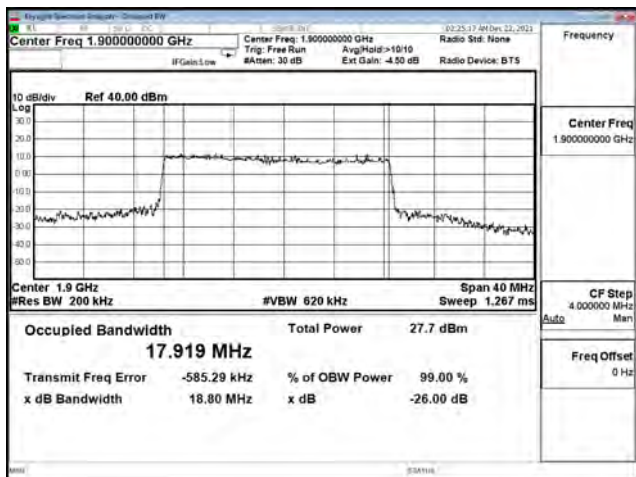

16QAM\_CH380000\_20M

64QAM\_CH372000\_20M

64QAM\_CH376000\_20M

64QAM\_CH380000\_20M

**Mode 2: 5G NR n5**

| Bandwidth (MHz) | Modulation | Channel | Frequency (MHz) | Measure Level (MHz) |        | Limit (MHz) |
|-----------------|------------|---------|-----------------|---------------------|--------|-------------|
|                 |            |         |                 | 26dB BW             | 99% BW |             |
| 5               | pi/2 BPSK  | 165300  | 826.5           | 4.976               | 4.472  | N/A         |
|                 |            | 167300  | 836.5           | 5.093               | 4.482  | N/A         |
|                 |            | 169300  | 846.5           | 5.061               | 4.473  | N/A         |
|                 | QPSK       | 165300  | 826.5           | 4.953               | 4.466  | N/A         |
|                 |            | 167300  | 836.5           | 4.894               | 4.453  | N/A         |
|                 |            | 169300  | 846.5           | 4.987               | 4.468  | N/A         |
|                 | 16-QAM     | 165300  | 826.5           | 4.924               | 4.461  | N/A         |
|                 |            | 167300  | 836.5           | 5.028               | 4.460  | N/A         |
|                 |            | 169300  | 846.5           | 4.977               | 4.461  | N/A         |
|                 | 64-QAM     | 165300  | 826.5           | 5.033               | 4.470  | N/A         |
|                 |            | 167300  | 836.5           | 4.923               | 4.471  | N/A         |
|                 |            | 169300  | 846.5           | 4.853               | 4.472  | N/A         |
| 256QAM          | 165300     | 826.5   | 4.899           | 4.480               | N/A    |             |
|                 | 167300     | 836.5   | 4.954           | 4.473               | N/A    |             |
|                 | 169300     | 846.5   | 4.848           | 4.483               | N/A    |             |
| 10              | pi/2 BPSK  | 165800  | 829             | 9.465               | 8.877  | N/A         |
|                 |            | 167300  | 836.5           | 9.475               | 8.906  | N/A         |
|                 |            | 168800  | 844             | 9.403               | 8.872  | N/A         |
|                 | QPSK       | 165800  | 829             | 9.482               | 8.887  | N/A         |
|                 |            | 167300  | 836.5           | 9.565               | 8.902  | N/A         |
|                 |            | 168800  | 844             | 9.604               | 8.887  | N/A         |
|                 | 16-QAM     | 165800  | 829             | 9.386               | 8.889  | N/A         |
|                 |            | 167300  | 836.5           | 9.482               | 8.900  | N/A         |
|                 |            | 168800  | 844             | 9.377               | 8.890  | N/A         |
|                 | 64-QAM     | 165800  | 829             | 9.500               | 8.899  | N/A         |
|                 |            | 167300  | 836.5           | 9.557               | 8.919  | N/A         |
|                 |            | 168800  | 844             | 9.482               | 8.903  | N/A         |
| 256QAM          | 165800     | 829     | 9.482           | 8.918               | N/A    |             |
|                 | 167300     | 836.5   | 9.530           | 8.937               | N/A    |             |
|                 | 168800     | 844     | 9.472           | 8.906               | N/A    |             |