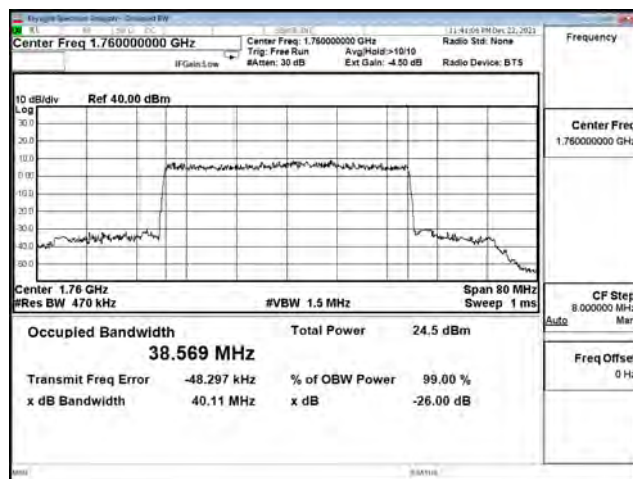

256QAM_CH352000_40M