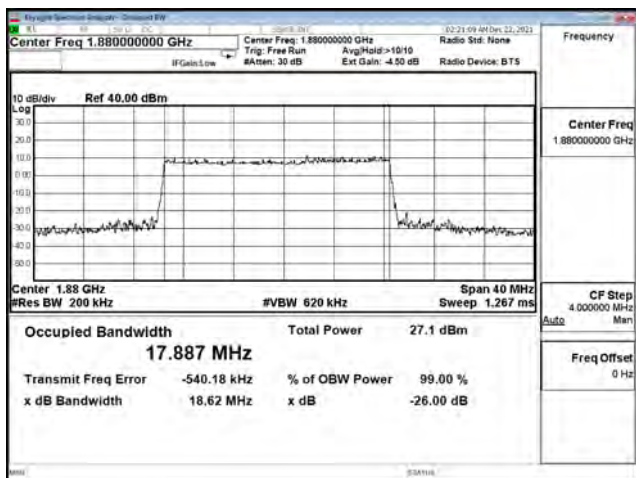

16QAM\_CH380000\_20M

64QAM\_CH372000\_20M

64QAM\_CH376000\_20M

64QAM\_CH380000\_20M

**Mode 2: 5G NR n5**

| Bandwidth (MHz) | Modulation | Channel | Frequency (MHz) | Measure Level (MHz) |        | Limit (MHz) |
|-----------------|------------|---------|-----------------|---------------------|--------|-------------|
|                 |            |         |                 | 26dB BW             | 99% BW |             |
| 5               | pi/2 BPSK  | 165300  | 826.5           | 4.976               | 4.472  | N/A         |
|                 |            | 167300  | 836.5           | 5.093               | 4.482  | N/A         |
|                 |            | 169300  | 846.5           | 5.061               | 4.473  | N/A         |
|                 | QPSK       | 165300  | 826.5           | 4.953               | 4.466  | N/A         |
|                 |            | 167300  | 836.5           | 4.894               | 4.453  | N/A         |
|                 |            | 169300  | 846.5           | 4.987               | 4.468  | N/A         |
|                 | 16-QAM     | 165300  | 826.5           | 4.924               | 4.461  | N/A         |
|                 |            | 167300  | 836.5           | 5.028               | 4.460  | N/A         |
|                 |            | 169300  | 846.5           | 4.977               | 4.461  | N/A         |
|                 | 64-QAM     | 165300  | 826.5           | 5.033               | 4.470  | N/A         |
|                 |            | 167300  | 836.5           | 4.923               | 4.471  | N/A         |
|                 |            | 169300  | 846.5           | 4.853               | 4.472  | N/A         |
| 256QAM          | 165300     | 826.5   | 4.899           | 4.480               | N/A    |             |
|                 | 167300     | 836.5   | 4.954           | 4.473               | N/A    |             |
|                 | 169300     | 846.5   | 4.848           | 4.483               | N/A    |             |
| 10              | pi/2 BPSK  | 165800  | 829             | 9.465               | 8.877  | N/A         |
|                 |            | 167300  | 836.5           | 9.475               | 8.906  | N/A         |
|                 |            | 168800  | 844             | 9.403               | 8.872  | N/A         |
|                 | QPSK       | 165800  | 829             | 9.482               | 8.887  | N/A         |
|                 |            | 167300  | 836.5           | 9.565               | 8.902  | N/A         |
|                 |            | 168800  | 844             | 9.604               | 8.887  | N/A         |
|                 | 16-QAM     | 165800  | 829             | 9.386               | 8.889  | N/A         |
|                 |            | 167300  | 836.5           | 9.482               | 8.900  | N/A         |
|                 |            | 168800  | 844             | 9.377               | 8.890  | N/A         |
|                 | 64-QAM     | 165800  | 829             | 9.500               | 8.899  | N/A         |
|                 |            | 167300  | 836.5           | 9.557               | 8.919  | N/A         |
|                 |            | 168800  | 844             | 9.482               | 8.903  | N/A         |
| 256QAM          | 165800     | 829     | 9.482           | 8.918               | N/A    |             |
|                 | 167300     | 836.5   | 9.530           | 8.937               | N/A    |             |
|                 | 168800     | 844     | 9.472           | 8.906               | N/A    |             |