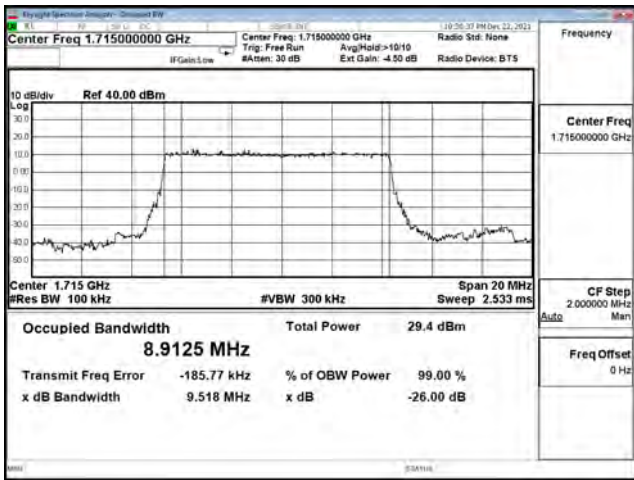

pi/2 BPSK_CH343000_10M