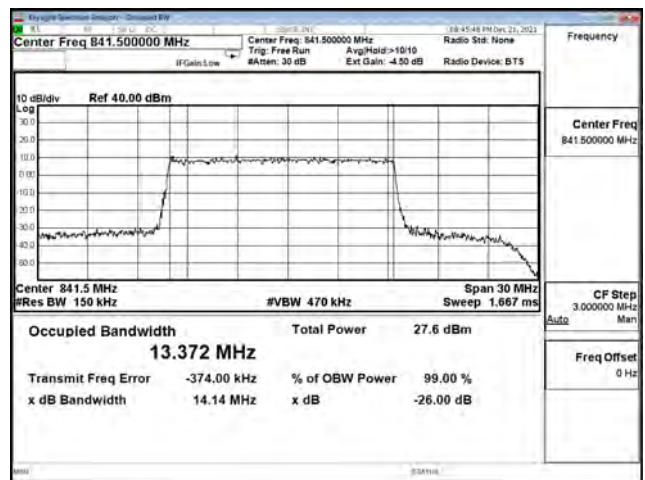

64QAM_CH168300_15M