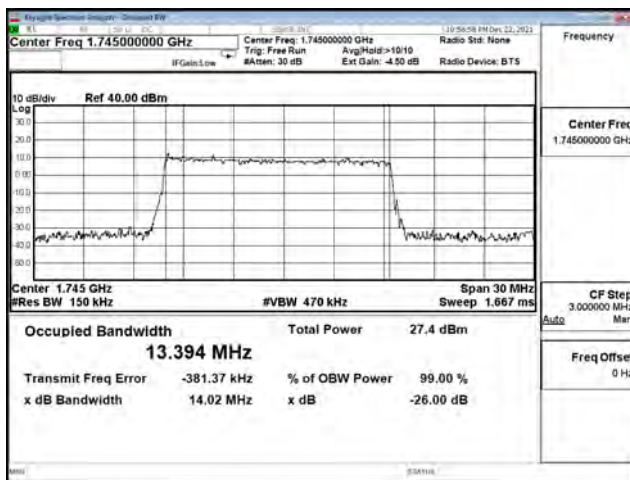

64QAM_CH349000_15M