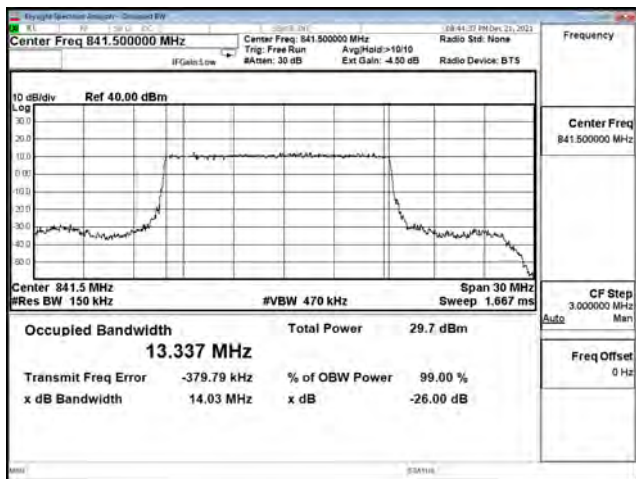

pi/2 BPSK_CH168300_15M