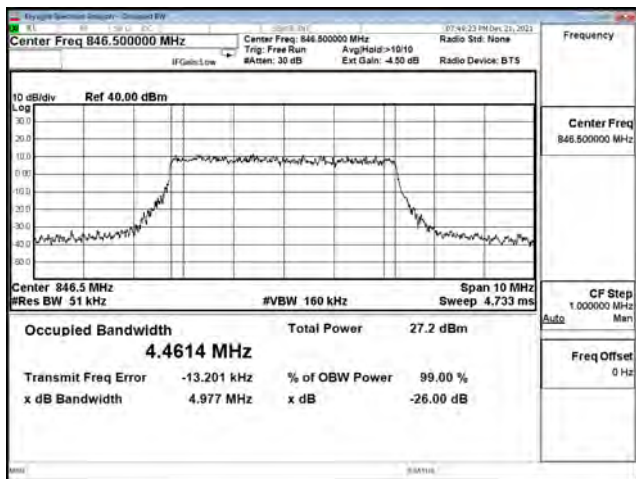

16QAM_CH169300_5M