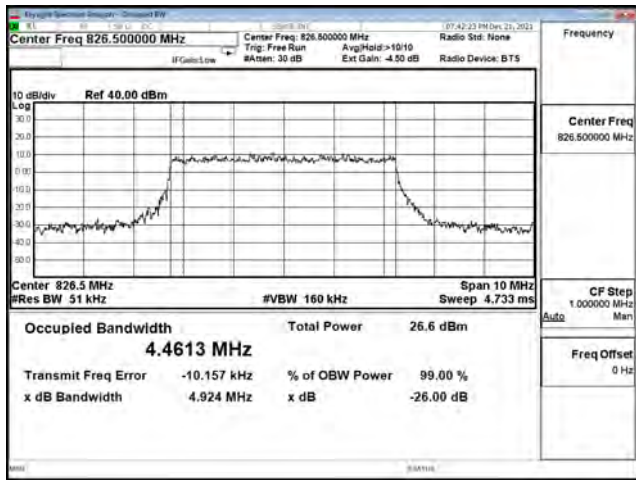

16QAM_CH165300_5M