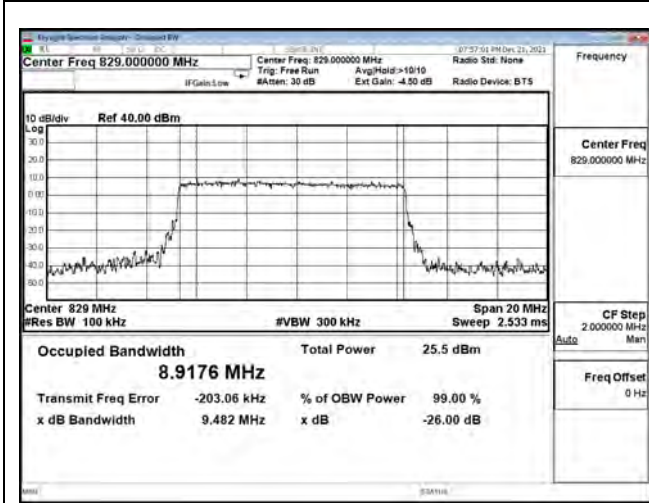

256QAM_CH165800_10M