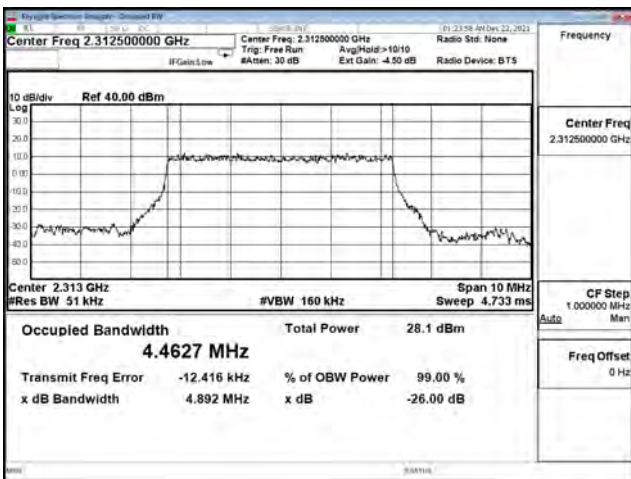

pi/2 BPSK_CH462500_ 5M