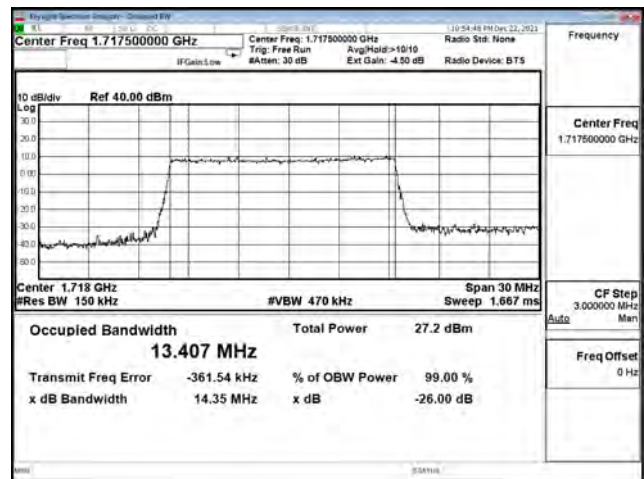

64QAM_CH343500_15M