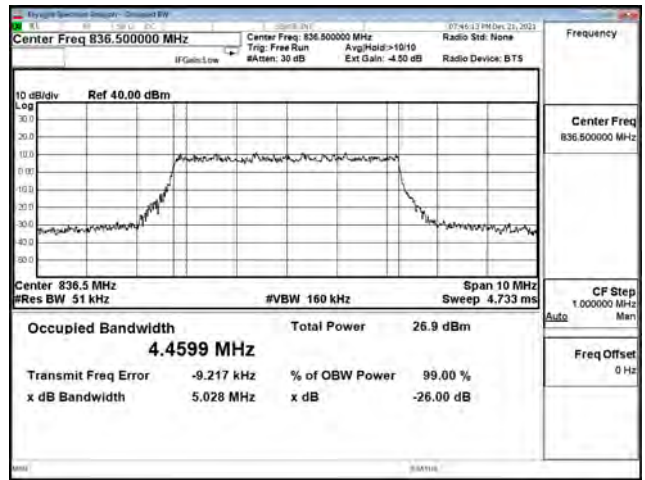

16QAM_CH167300_5M