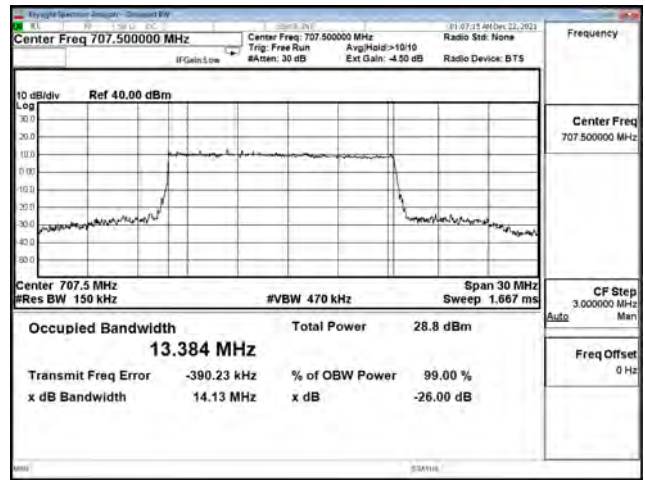

16QAM_CH141500_15M