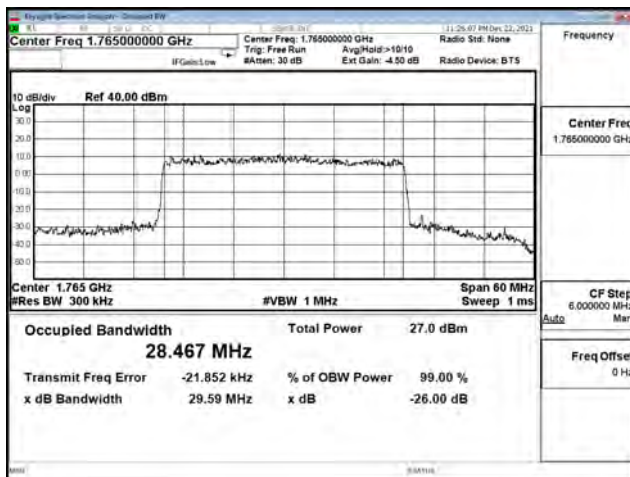

16QAM_CH353000_30M