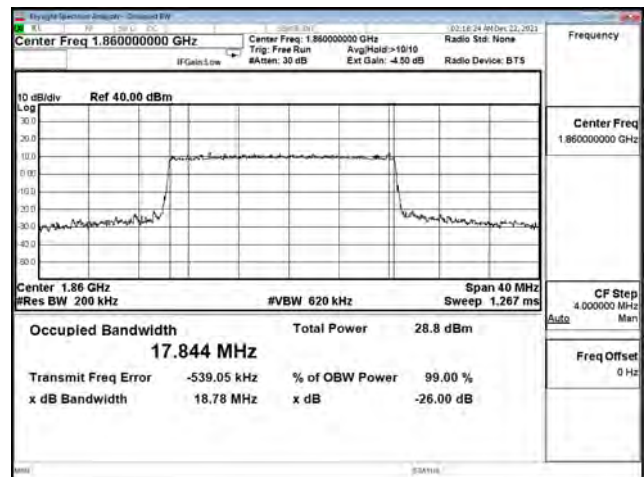

QPSK_CH372000_20M