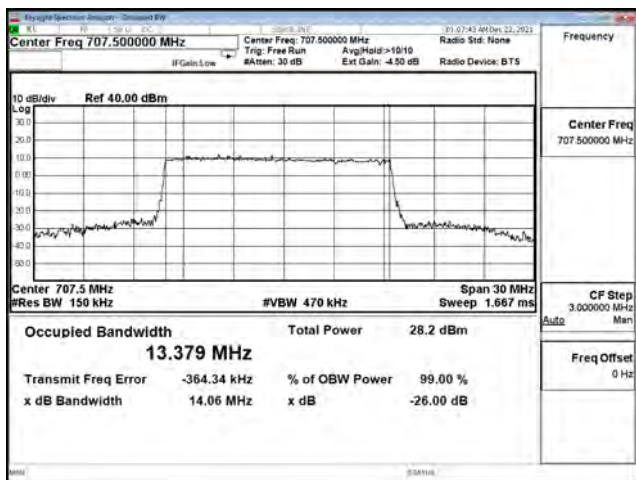

64QAM_CH141500_15M