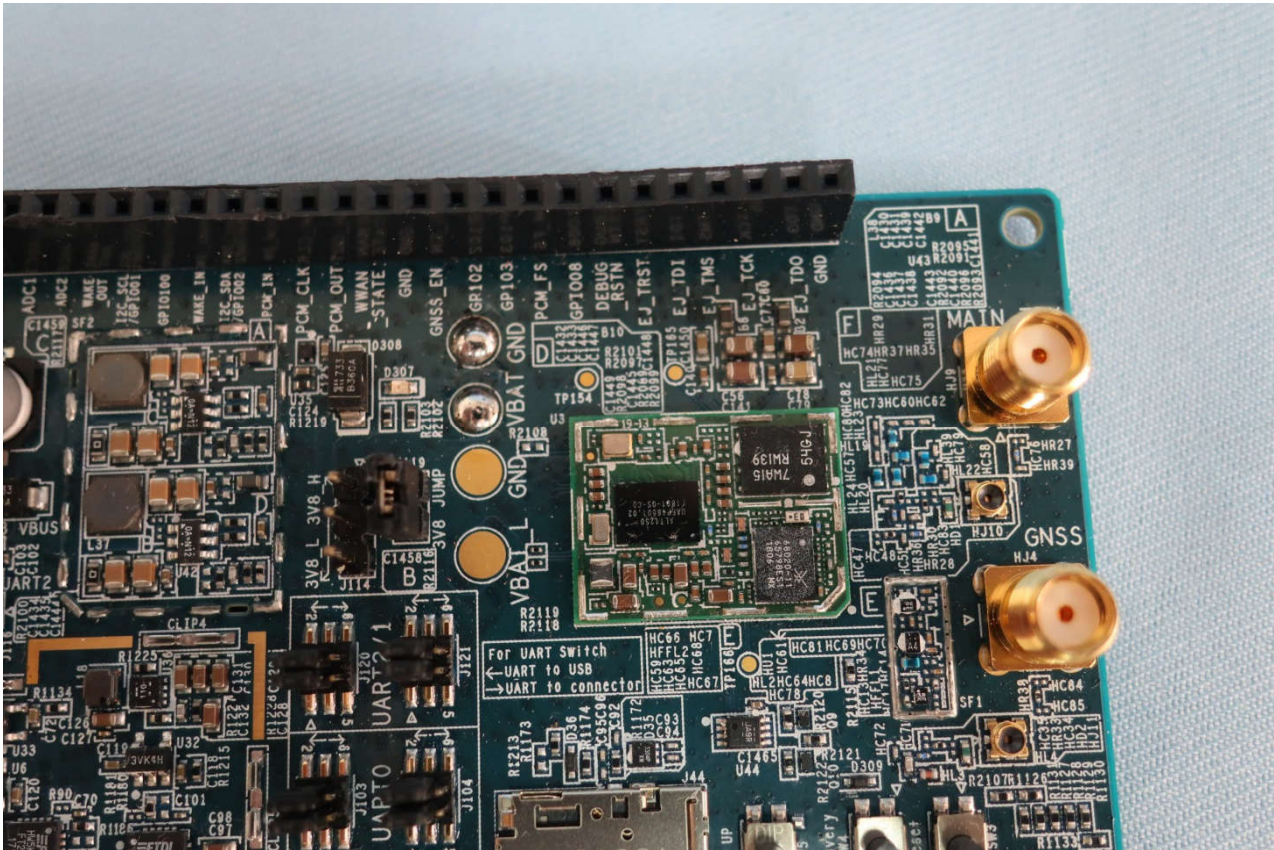

3. Internal Photograph of EUT

Brand Name: WNC / Model Name: IMA2A

Brand Name: WNC / Model Name: IMA2A