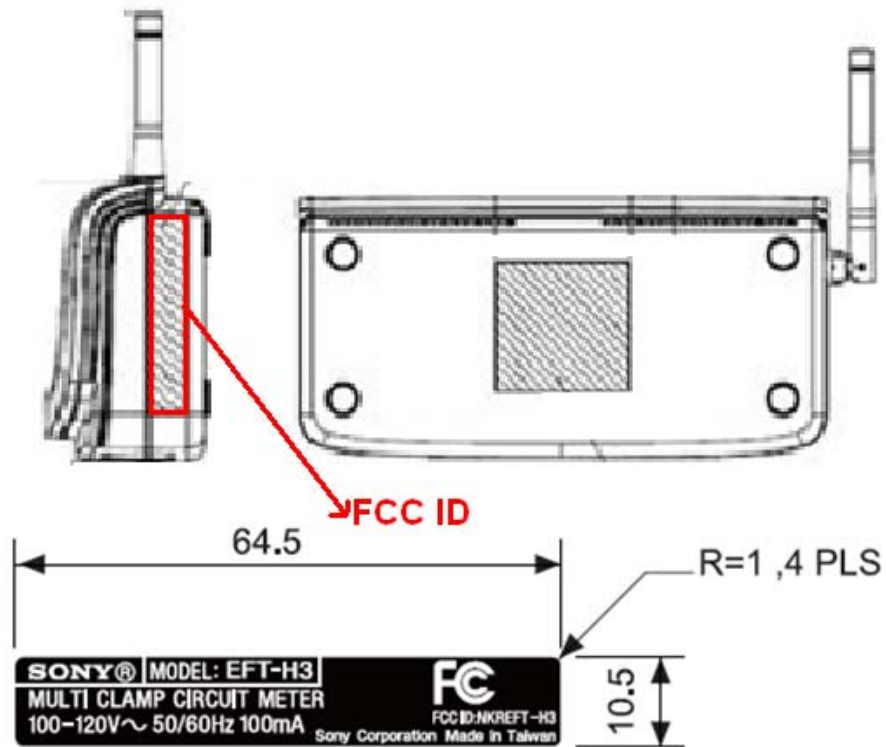

FCC LABEL LOCATION

The label will be permanently affixed at a conspicuous location on the device.

S.L.11

(Fig.1) FCC ID: NKREFT-H3