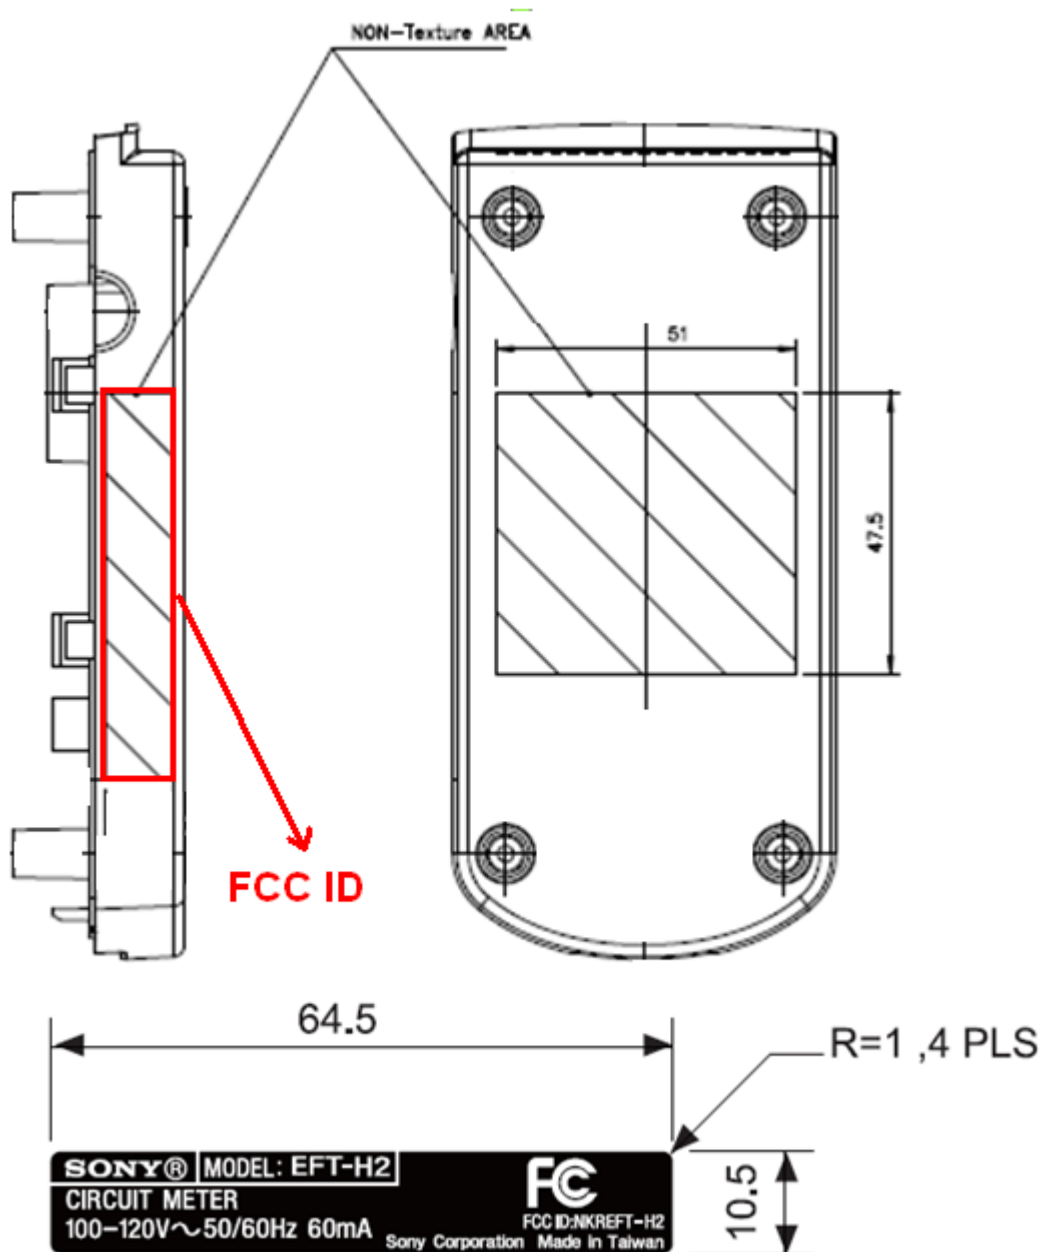

FCC LABEL LOCATION

The label will be permanently affixed at a conspicuous location on the device.

(Fig.1) FCC ID: NKREFT-H2