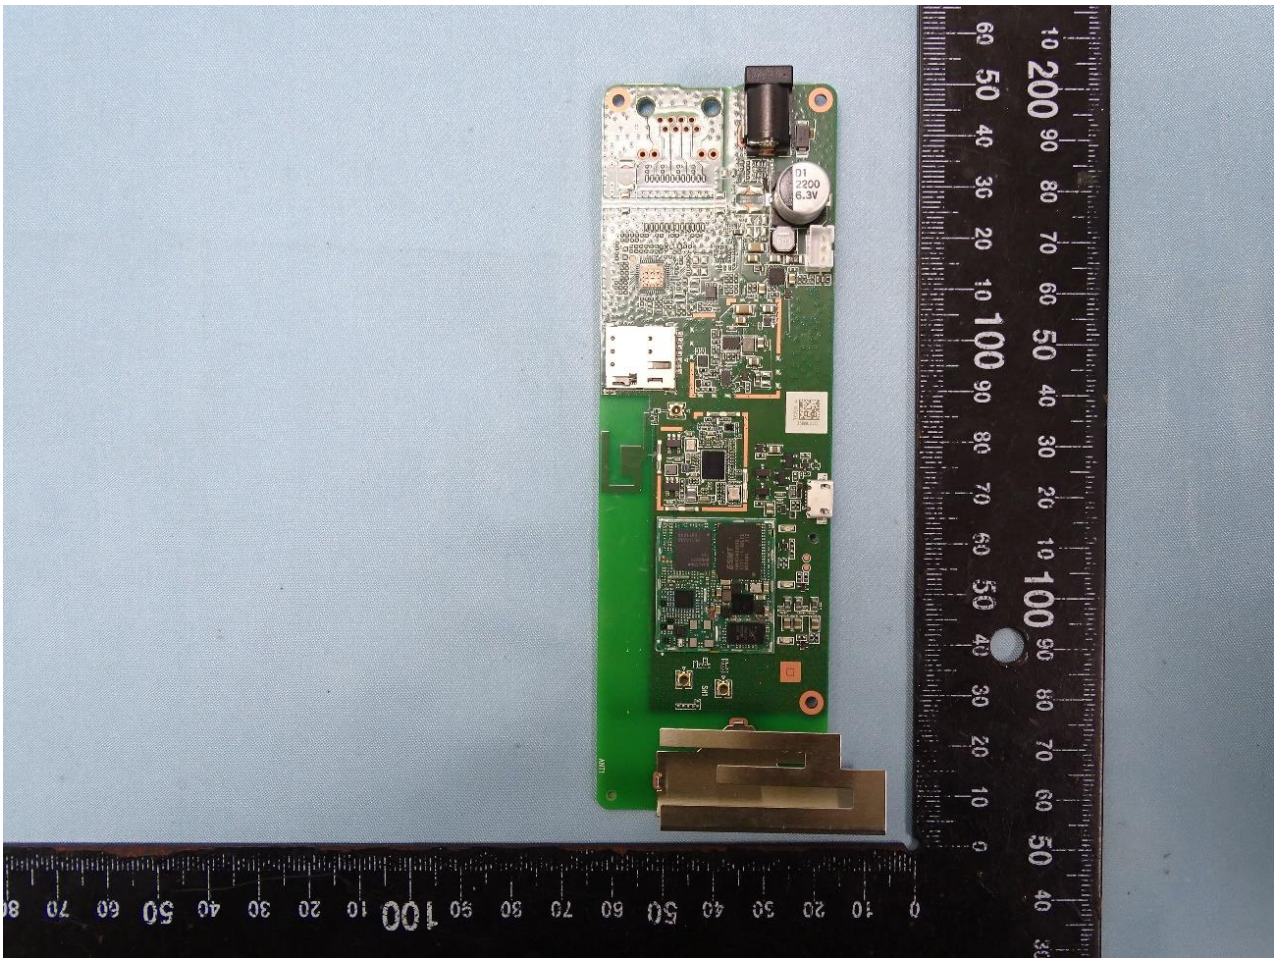

3. Internal Photograph of EUT

Brand Name: ADT / Model Name: S30B1R0-01

WWAN Main Antenna

WWAN Aux. Antenna

WLAN Antenna

————THE END————