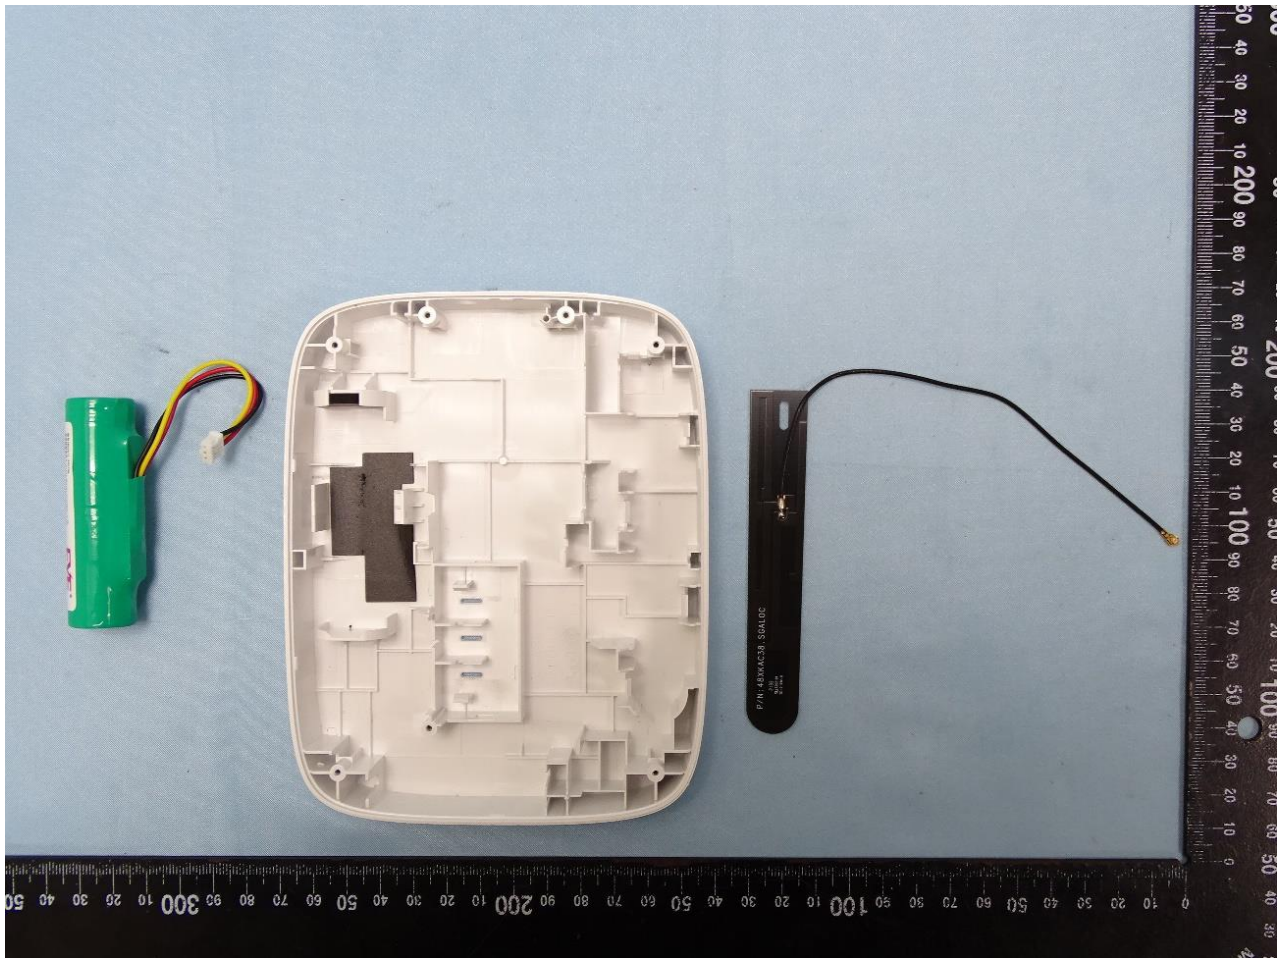

3. Internal Photograph of EUT

Brand Name: ADT / Model Name: S30B1R0-01

WWAN Main Antenna

WWAN Aux. Antenna

WLAN Antenna

————THE END————