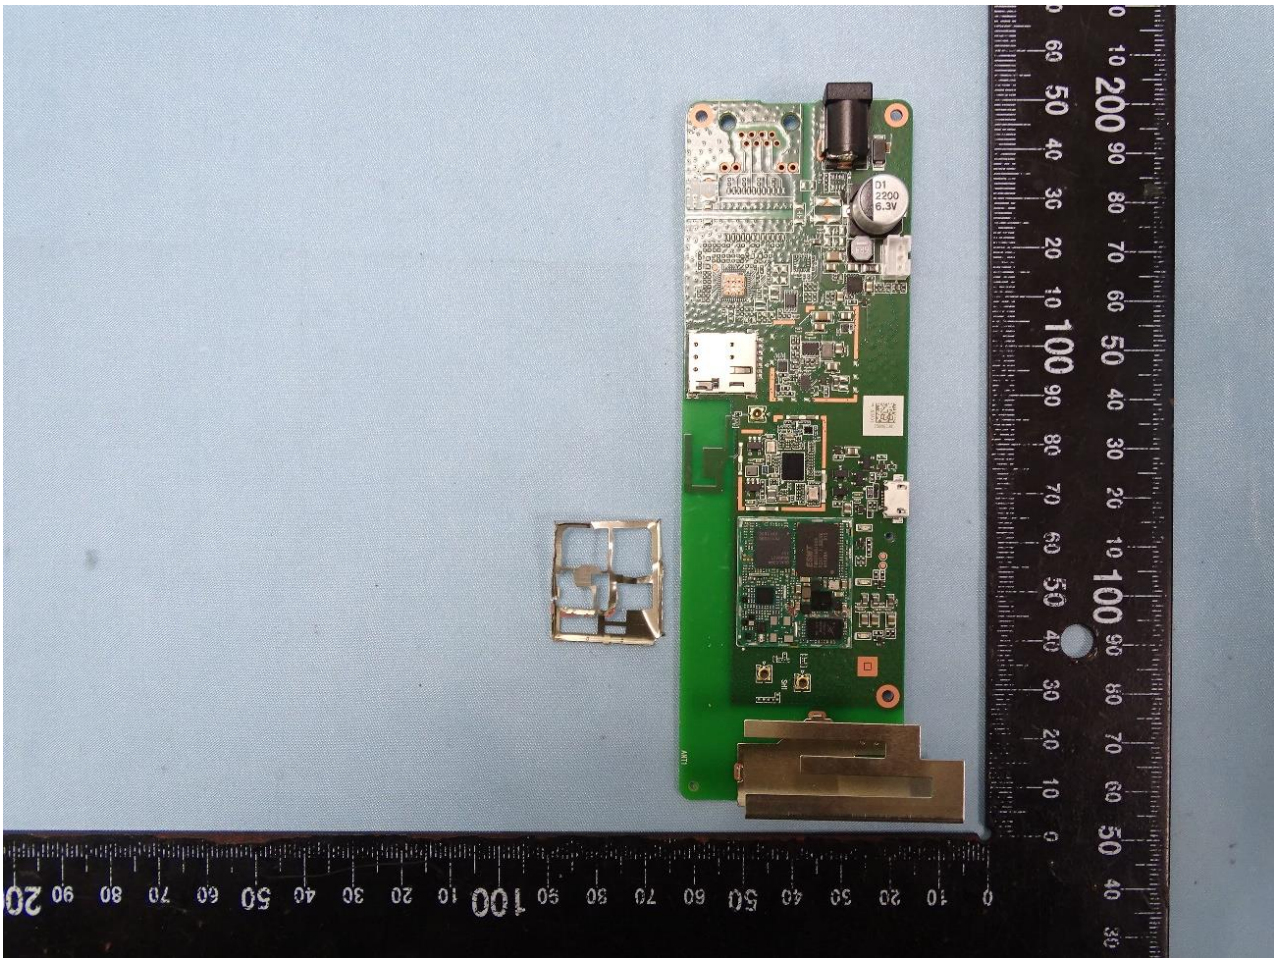

3. Internal Photograph of EUT

Brand Name: ADT / Model Name: S30B1R0-01

WWAN Main Antenna

WWAN Aux. Antenna

WLAN Antenna

————THE END————