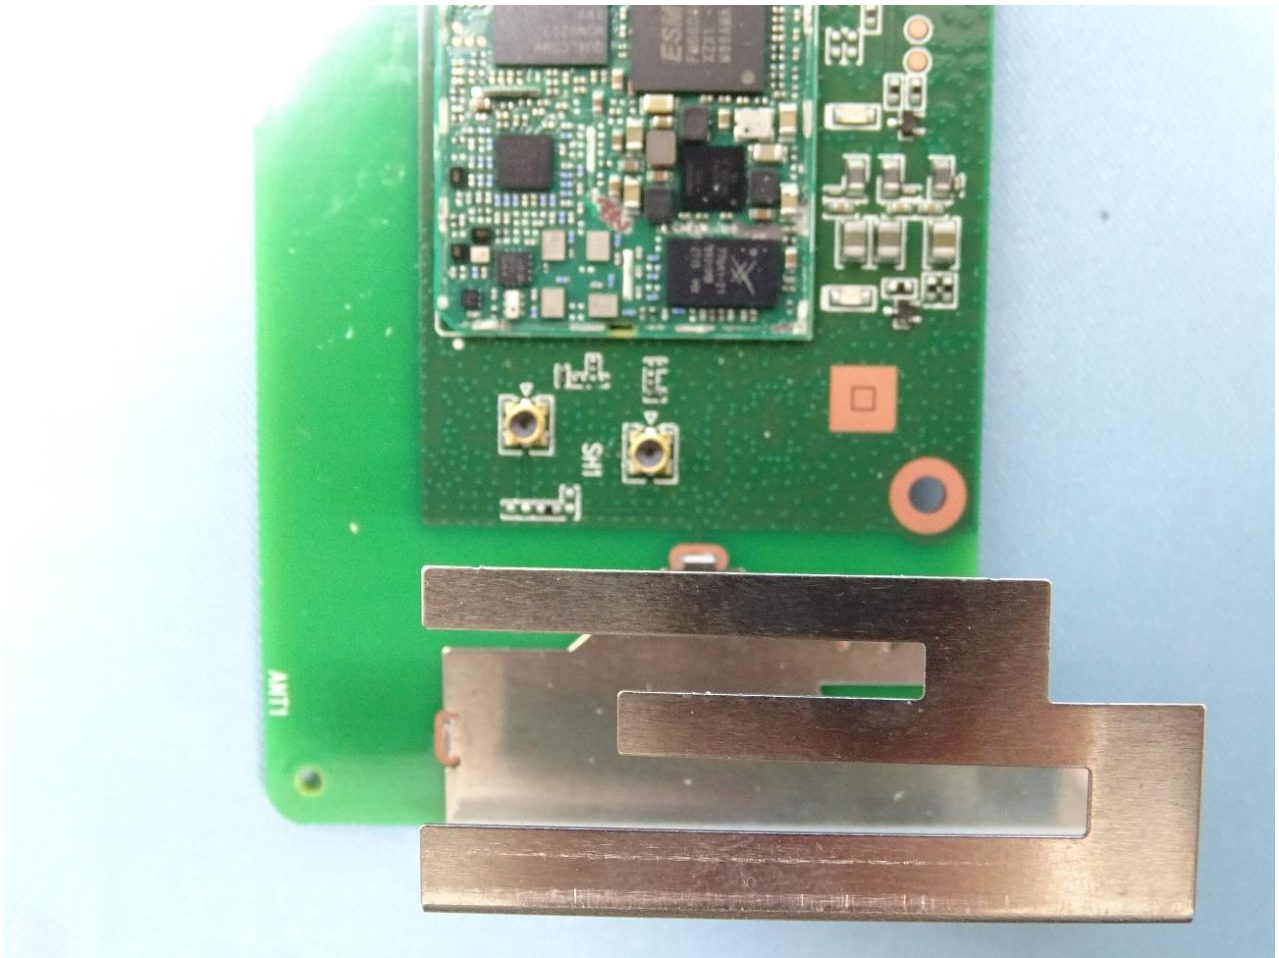

3. Internal Photograph of EUT

Brand Name: ADT / Model Name: S30B1R0-01

WWAN Main Antenna

WWAN Aux. Antenna

WLAN Antenna

————THE END————