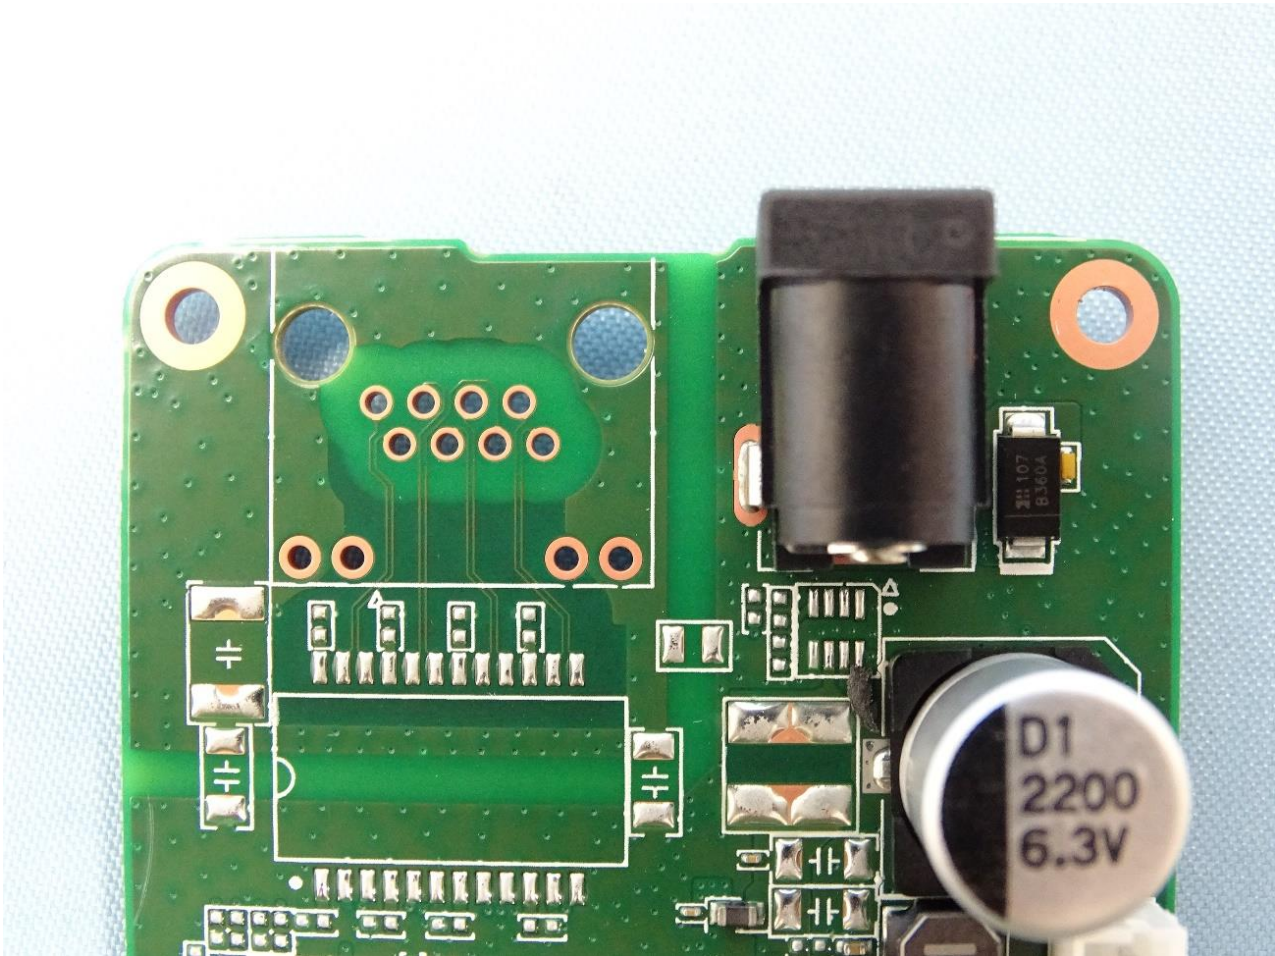

3. Internal Photograph of EUT

Brand Name: ADT / Model Name: S30B1R0-01

WWAN Main Antenna

WWAN Aux. Antenna

WLAN Antenna

————THE END————