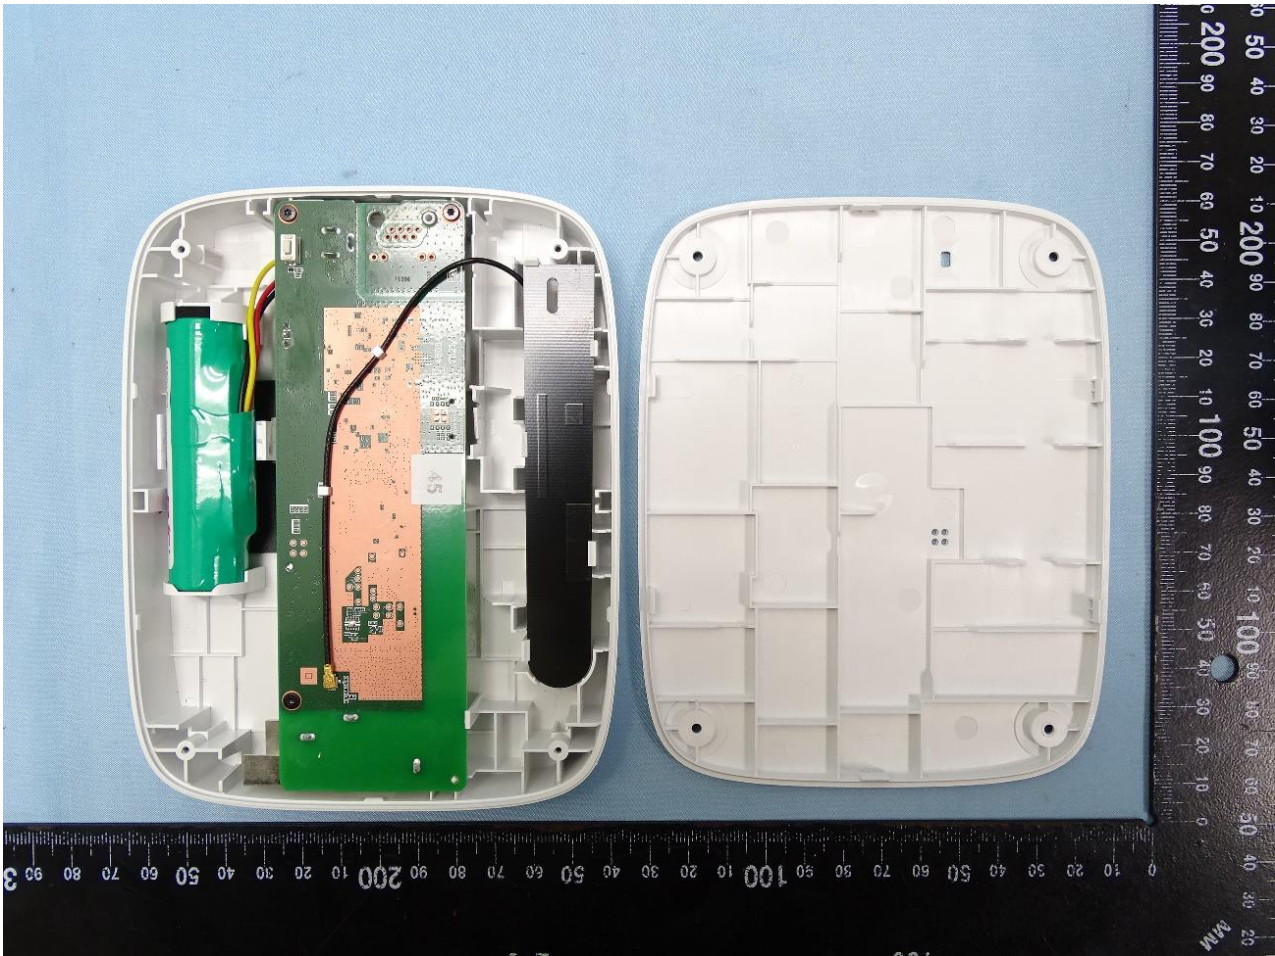

3. Internal Photograph of EUT

Brand Name: ADT / Model Name: S30B1R0-01

WWAN Main Antenna

WWAN Aux. Antenna

WLAN Antenna

————THE END————