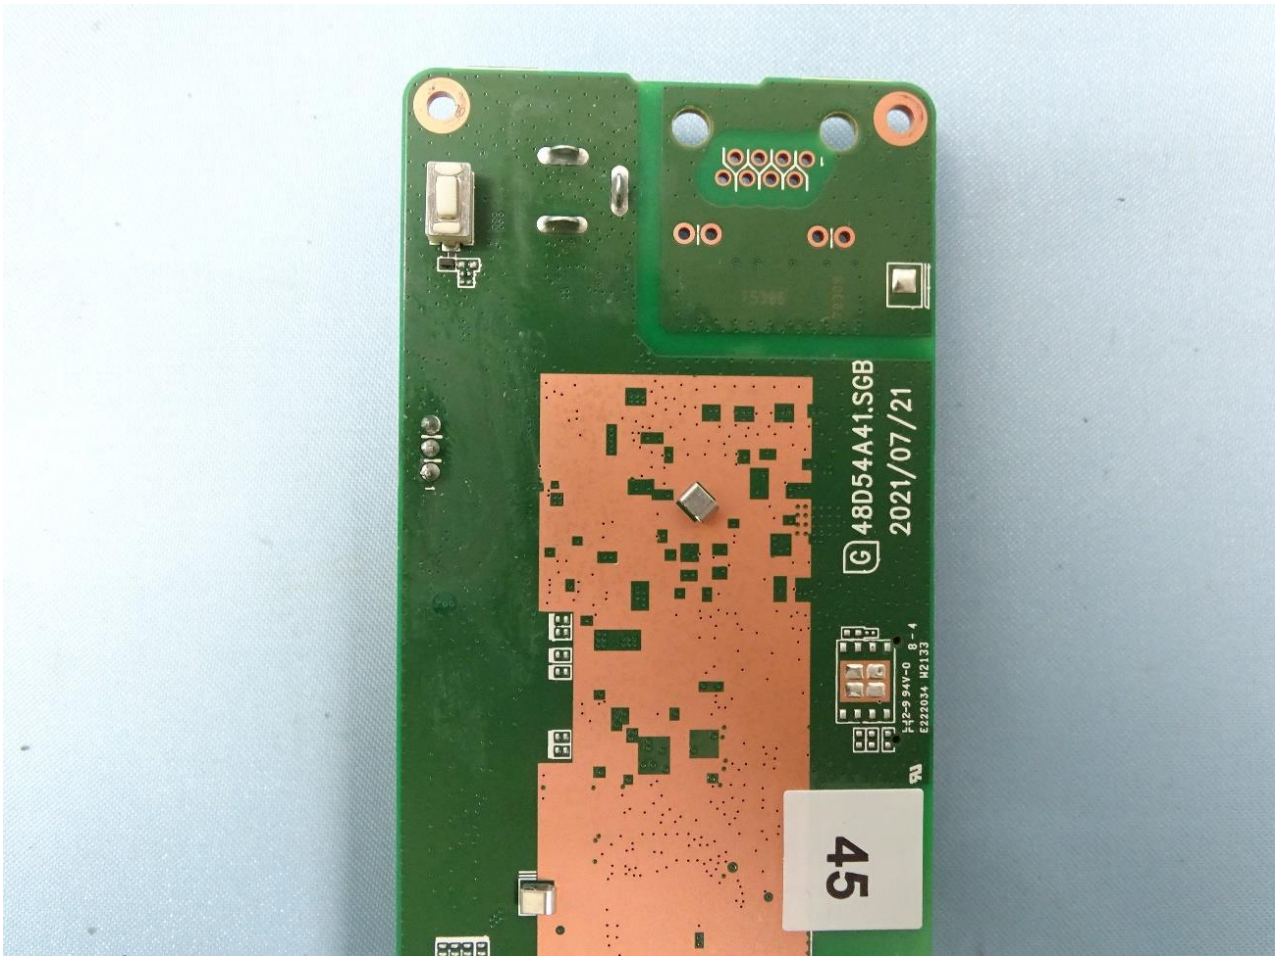

3. Internal Photograph of EUT

Brand Name: ADT / Model Name: S30B1R0-01

WWAN Main Antenna

WWAN Aux. Antenna

WLAN Antenna

————THE END————