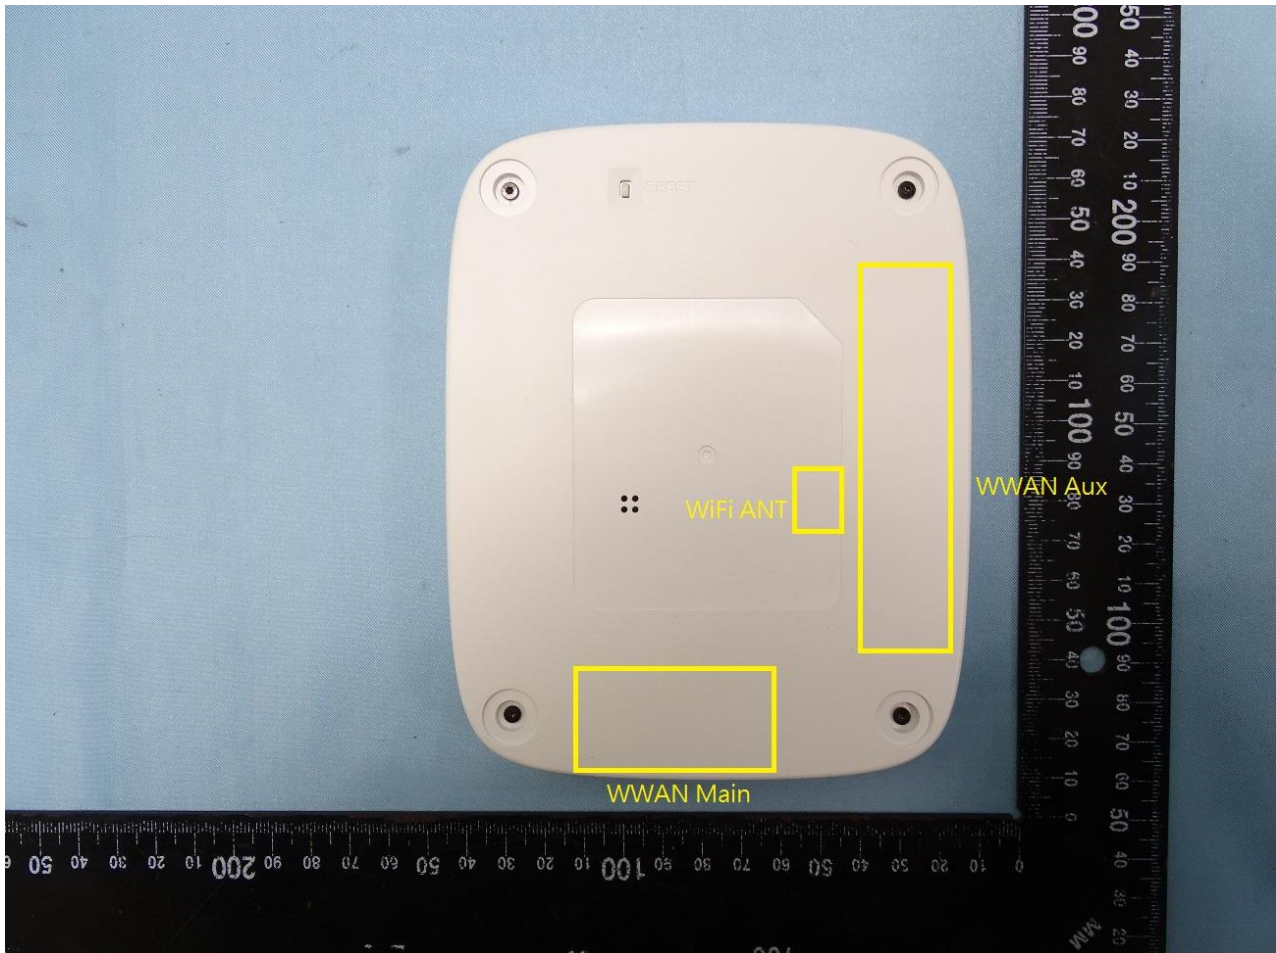

3. Internal Photograph of EUT

Brand Name: ADT / Model Name: S30B1R0-01

WWAN Main Antenna

WWAN Aux. Antenna

WLAN Antenna

————THE END————