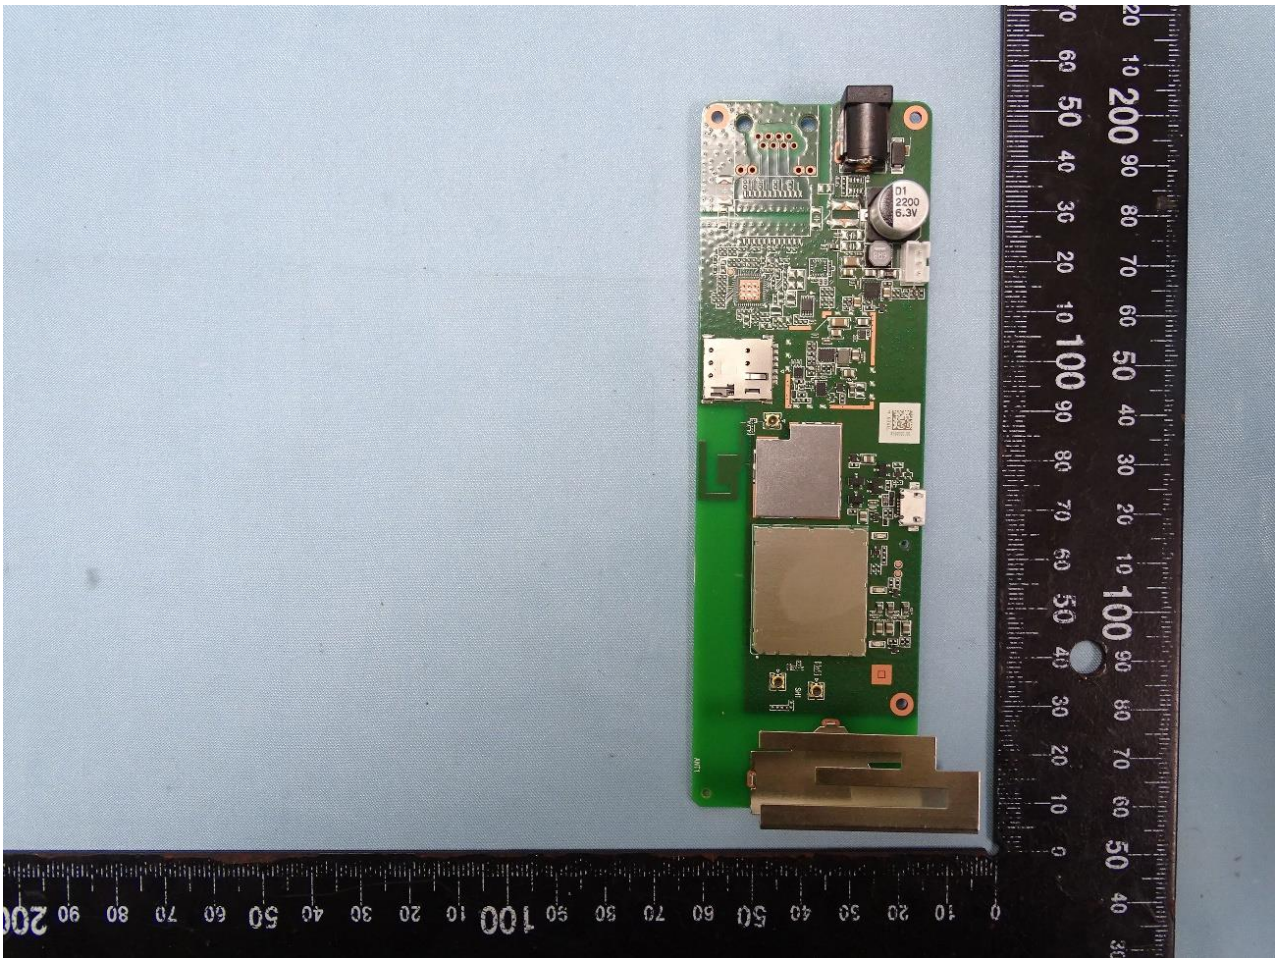

3. Internal Photograph of EUT

Brand Name: ADT / Model Name: S30B1R0-01

WWAN Main Antenna

WWAN Aux. Antenna

WLAN Antenna

————THE END————