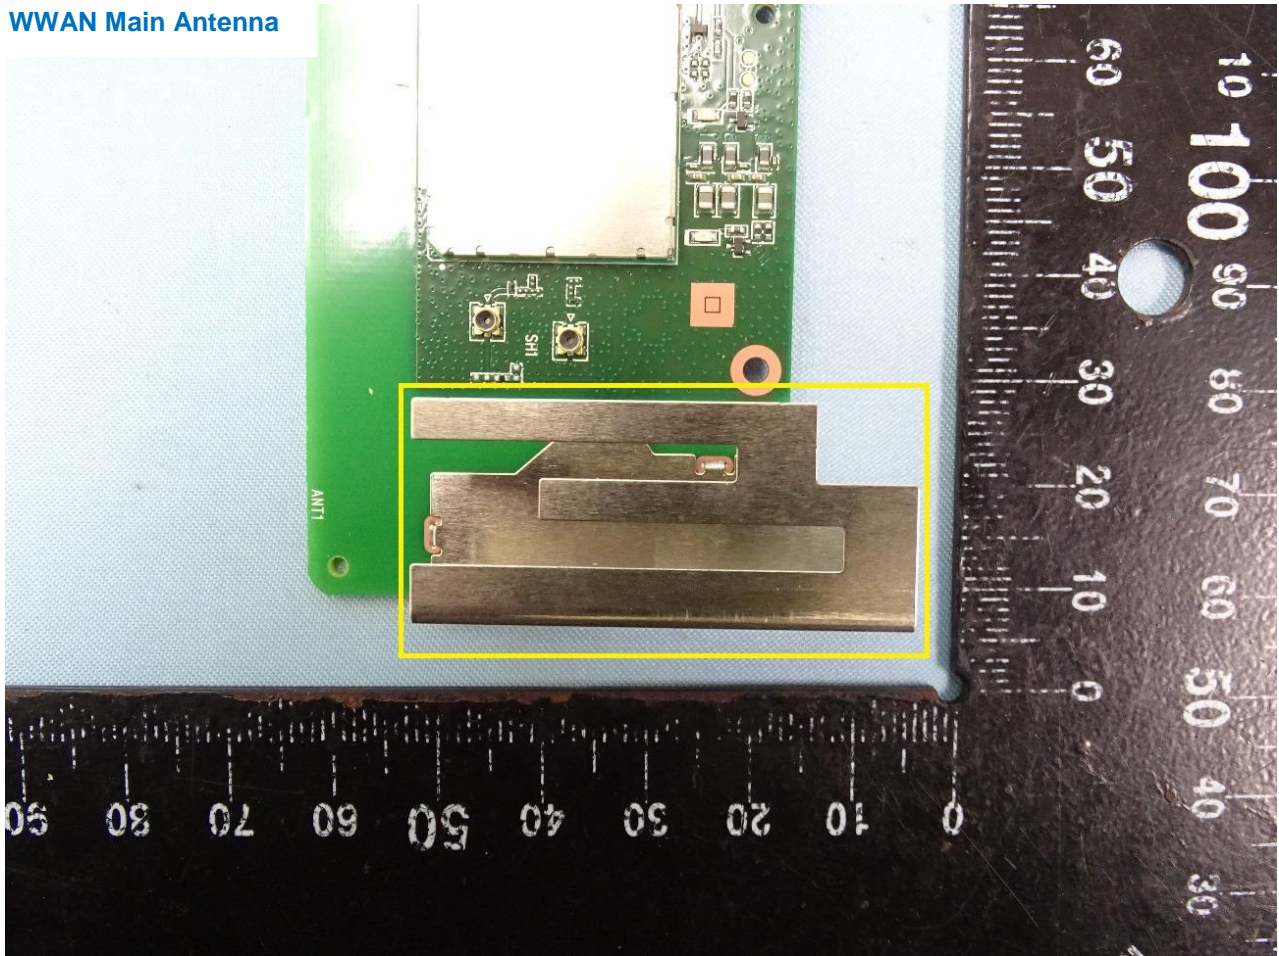

3. Internal Photograph of EUT

Brand Name: ADT / Model Name: S30B1R0-01

WWAN Main Antenna

WWAN Aux. Antenna

WLAN Antenna

————THE END————