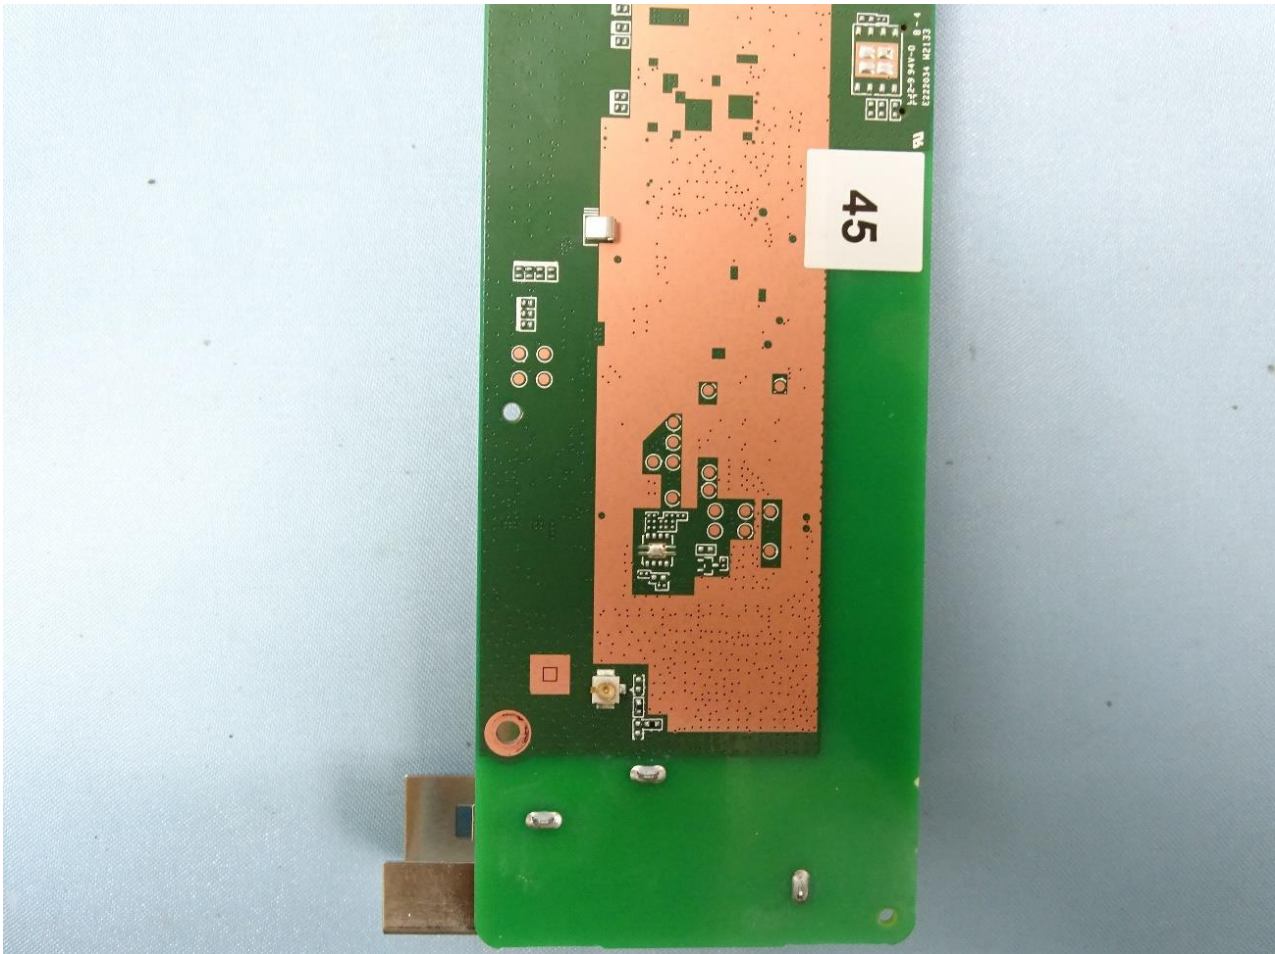

3. Internal Photograph of EUT

Brand Name: ADT / Model Name: S30B1R0-01

WWAN Main Antenna

WWAN Aux. Antenna

WLAN Antenna

————THE END————