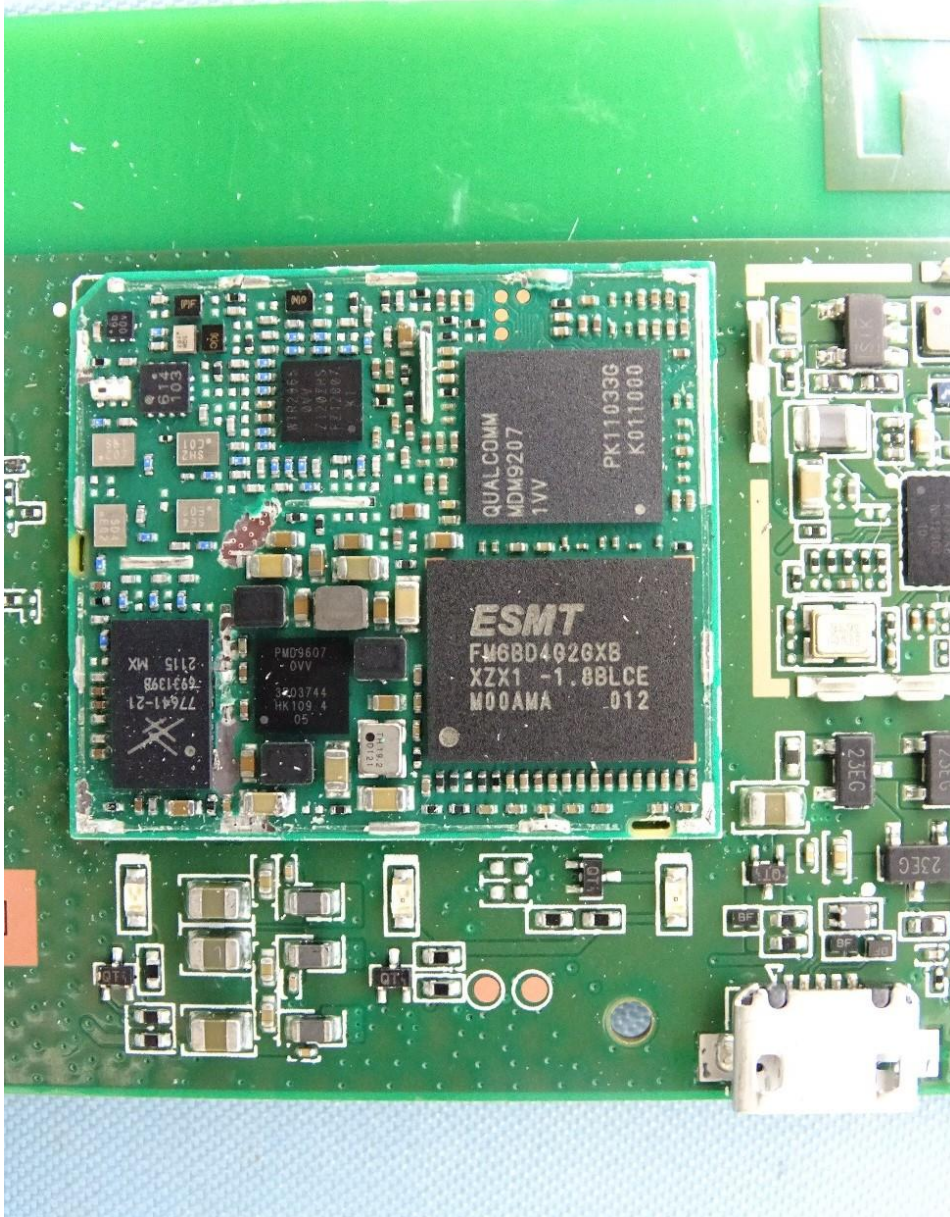

3. Internal Photograph of EUT

Brand Name: ADT / Model Name: S30B1R0-01

WWAN Main Antenna

WWAN Aux. Antenna

WLAN Antenna

————THE END————