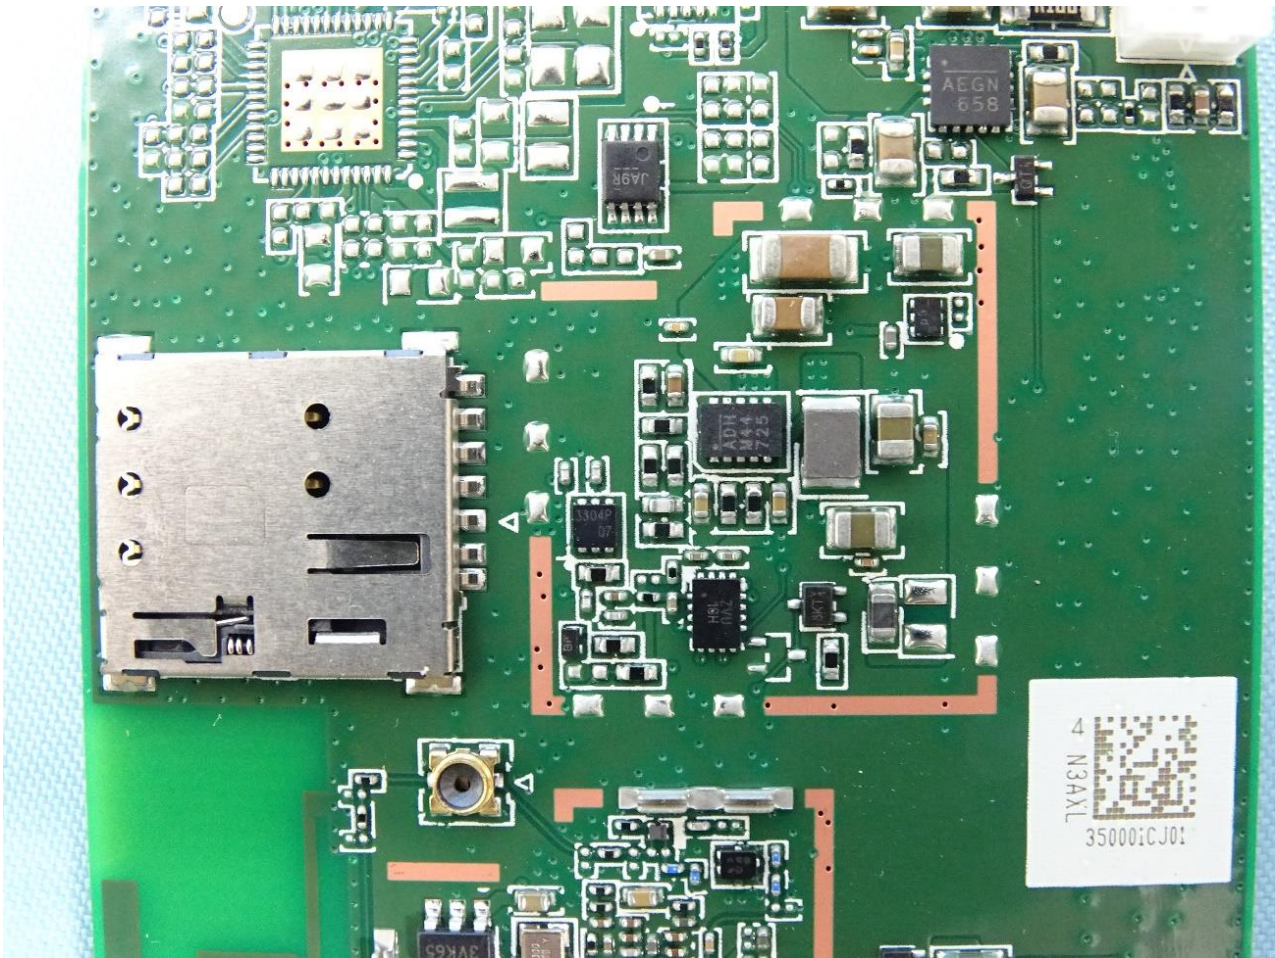

3. Internal Photograph of EUT

Brand Name: ADT / Model Name: S30B1R0-01

WWAN Main Antenna

WWAN Aux. Antenna

WLAN Antenna

————THE END————