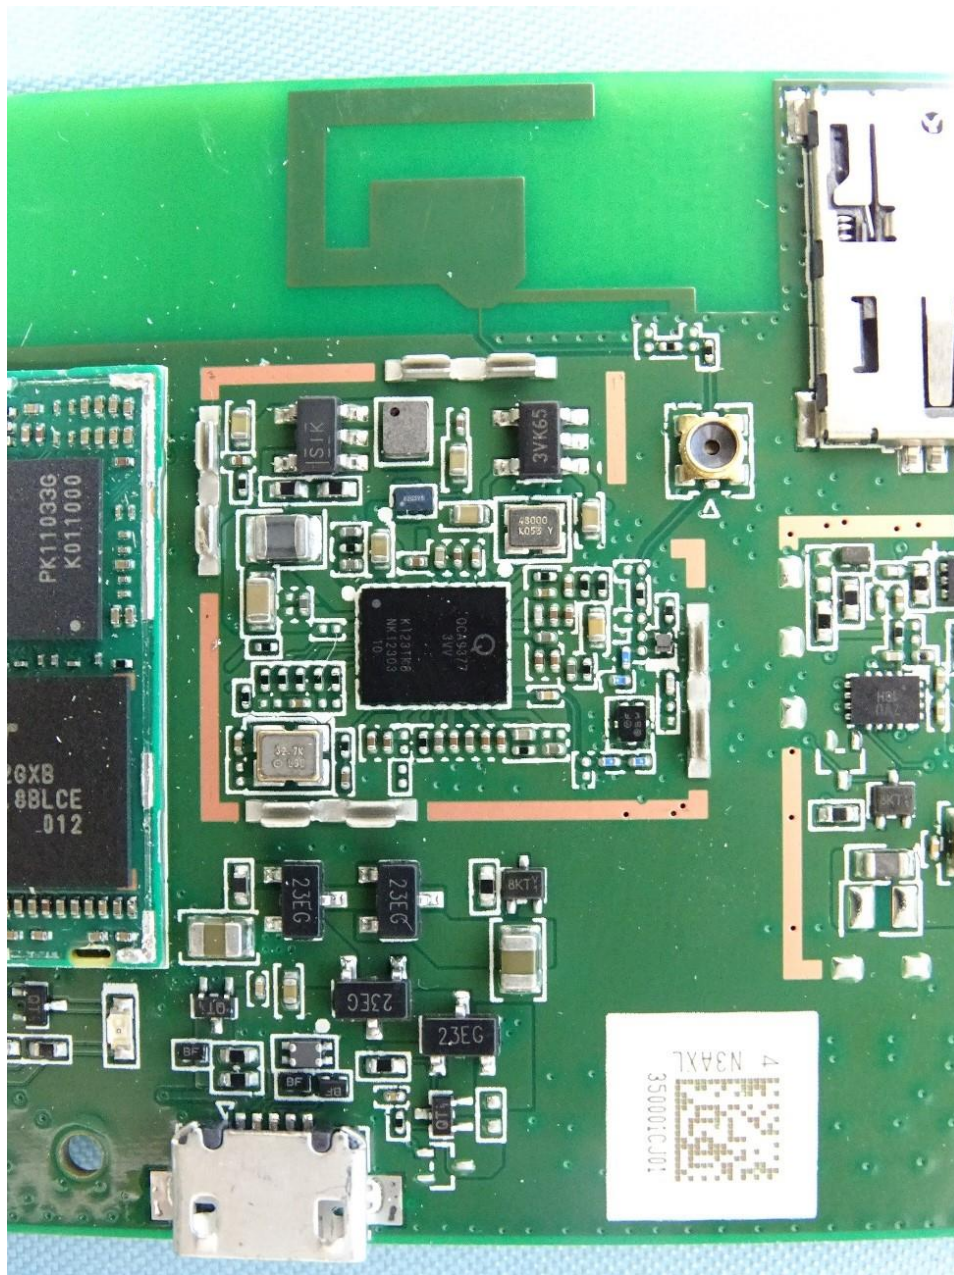

3. Internal Photograph of EUT

Brand Name: ADT / Model Name: S30B1R0-01

WWAN Main Antenna

WWAN Aux. Antenna

WLAN Antenna

————THE END————