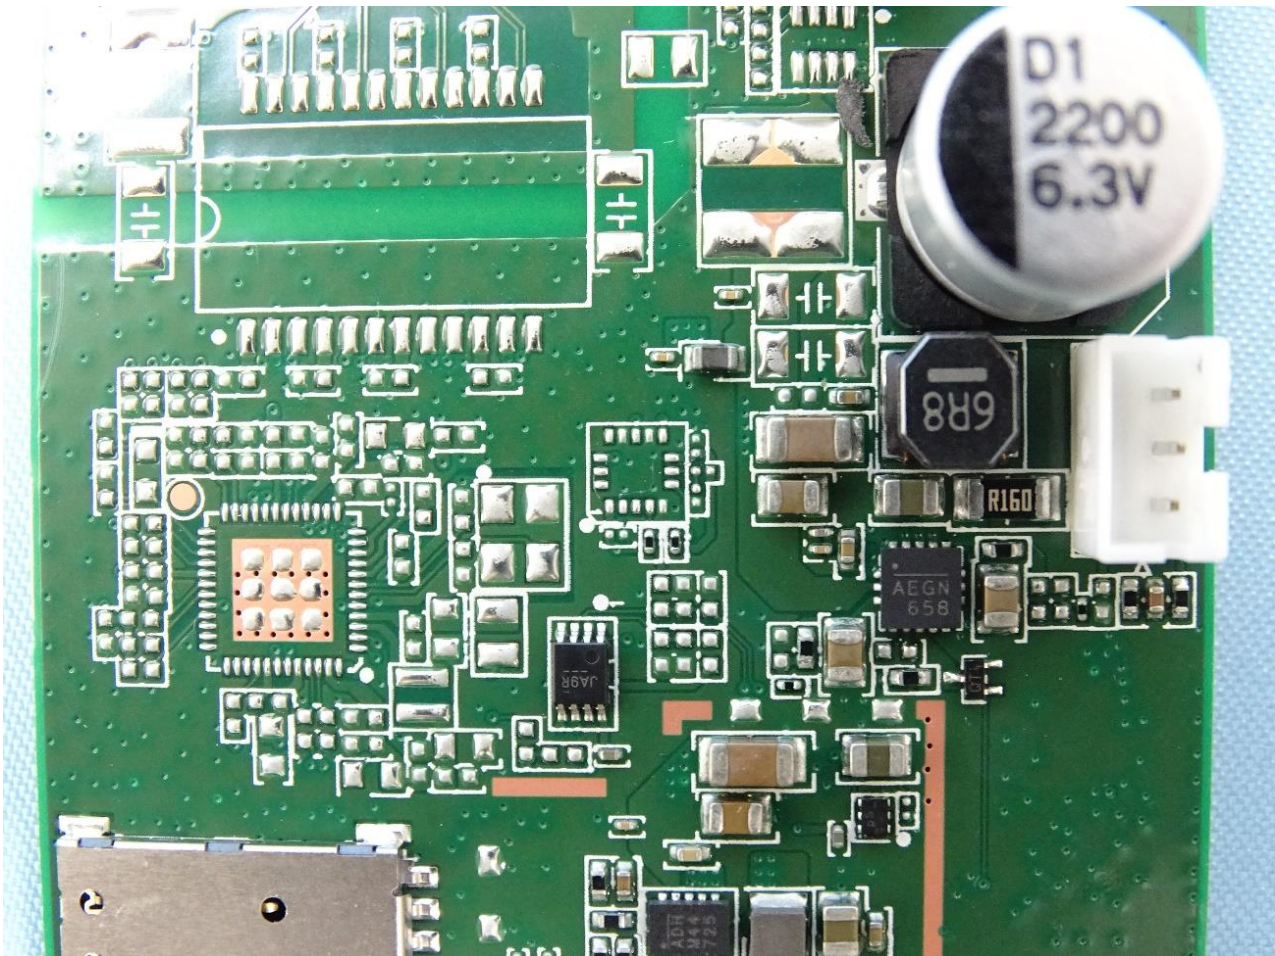

3. Internal Photograph of EUT

Brand Name: ADT / Model Name: S30B1R0-01

WWAN Main Antenna

WWAN Aux. Antenna

WLAN Antenna

————THE END————