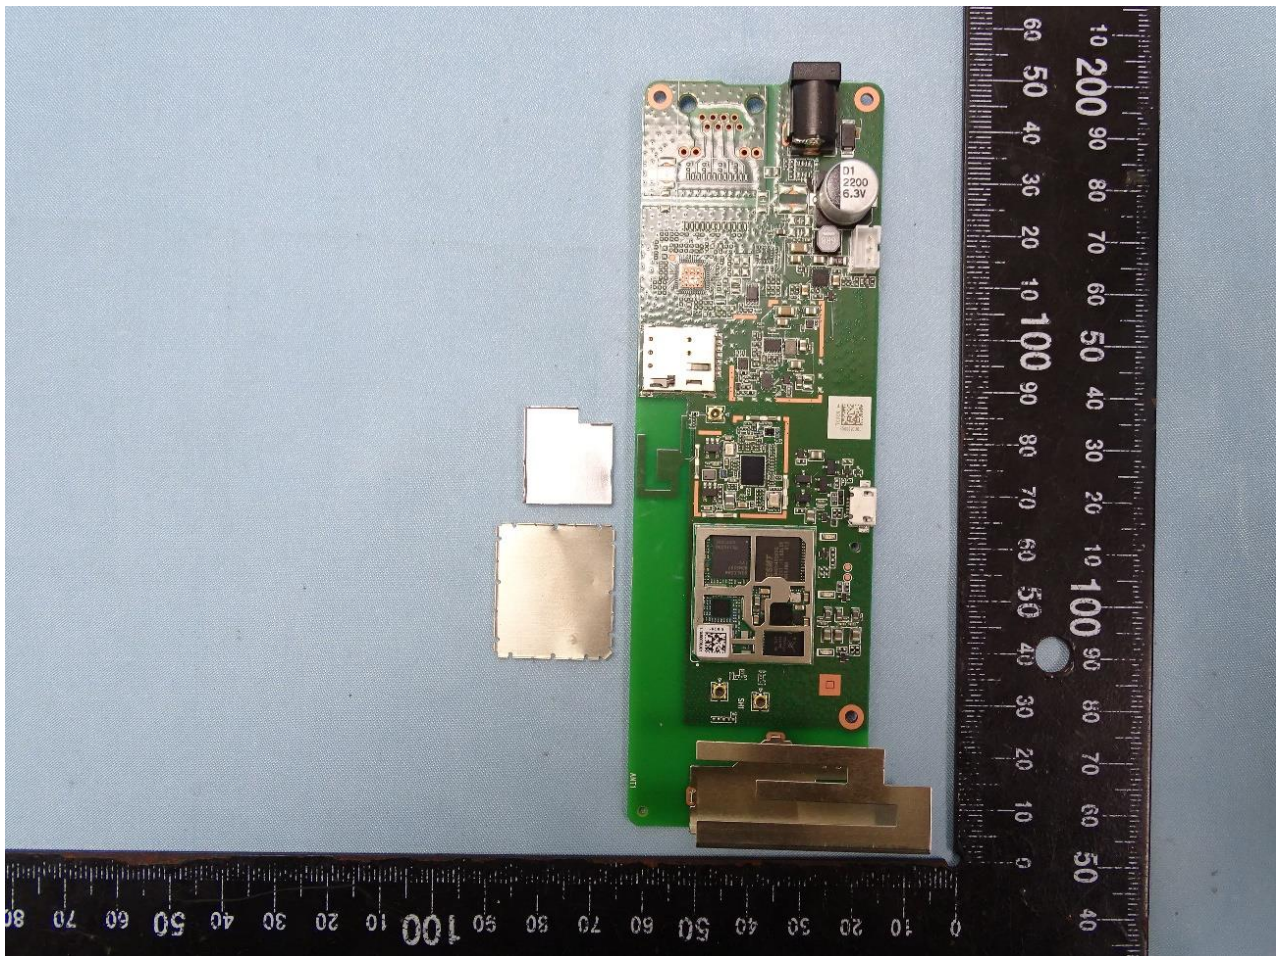

3. Internal Photograph of EUT

Brand Name: ADT / Model Name: S30B1R0-01

WWAN Main Antenna

WWAN Aux. Antenna

WLAN Antenna

————THE END————