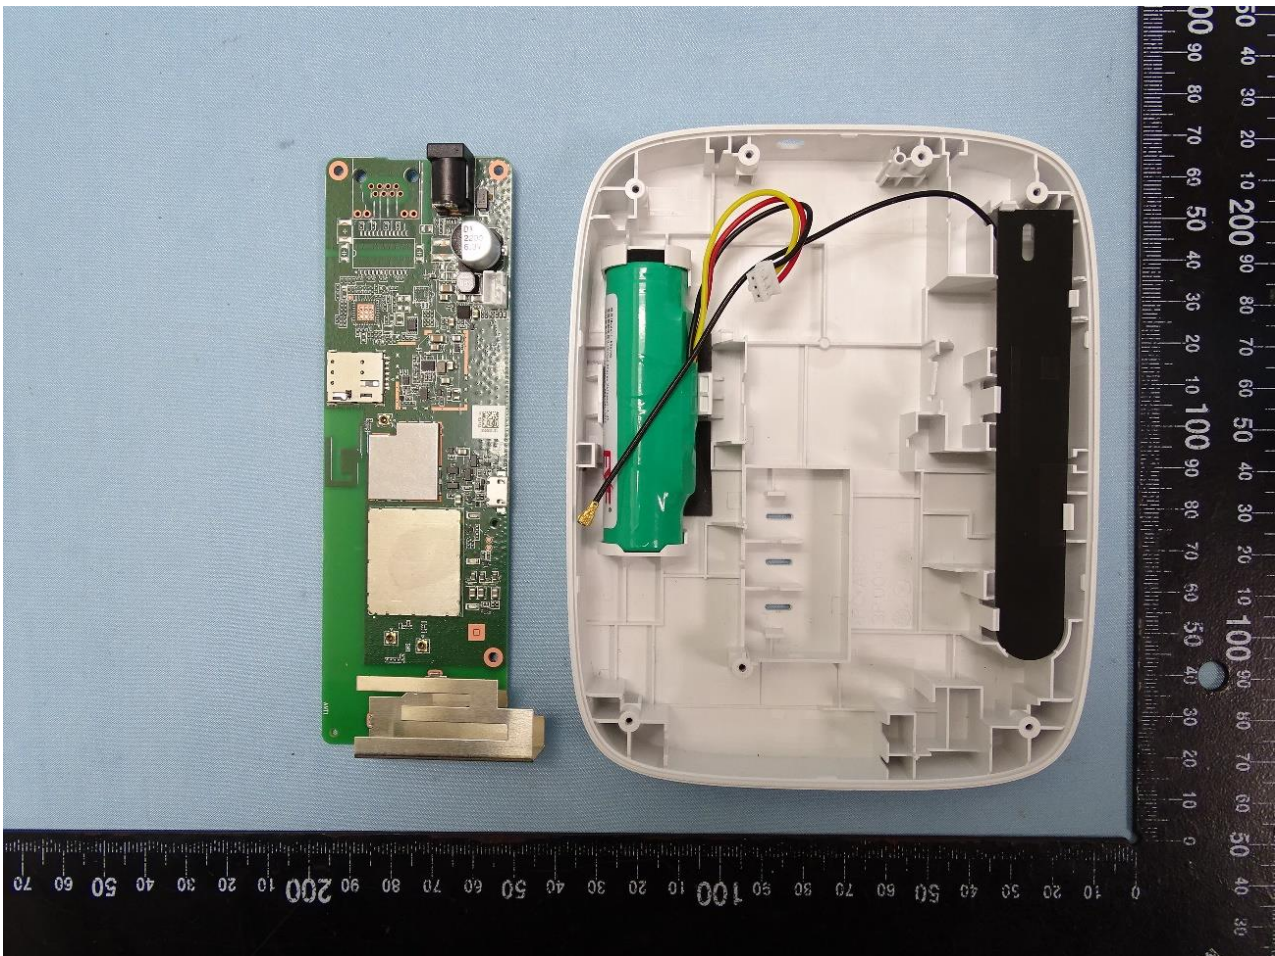

3. Internal Photograph of EUT

Brand Name: ADT / Model Name: S30B1R0-01

WWAN Main Antenna

WWAN Aux. Antenna

WLAN Antenna

————THE END————