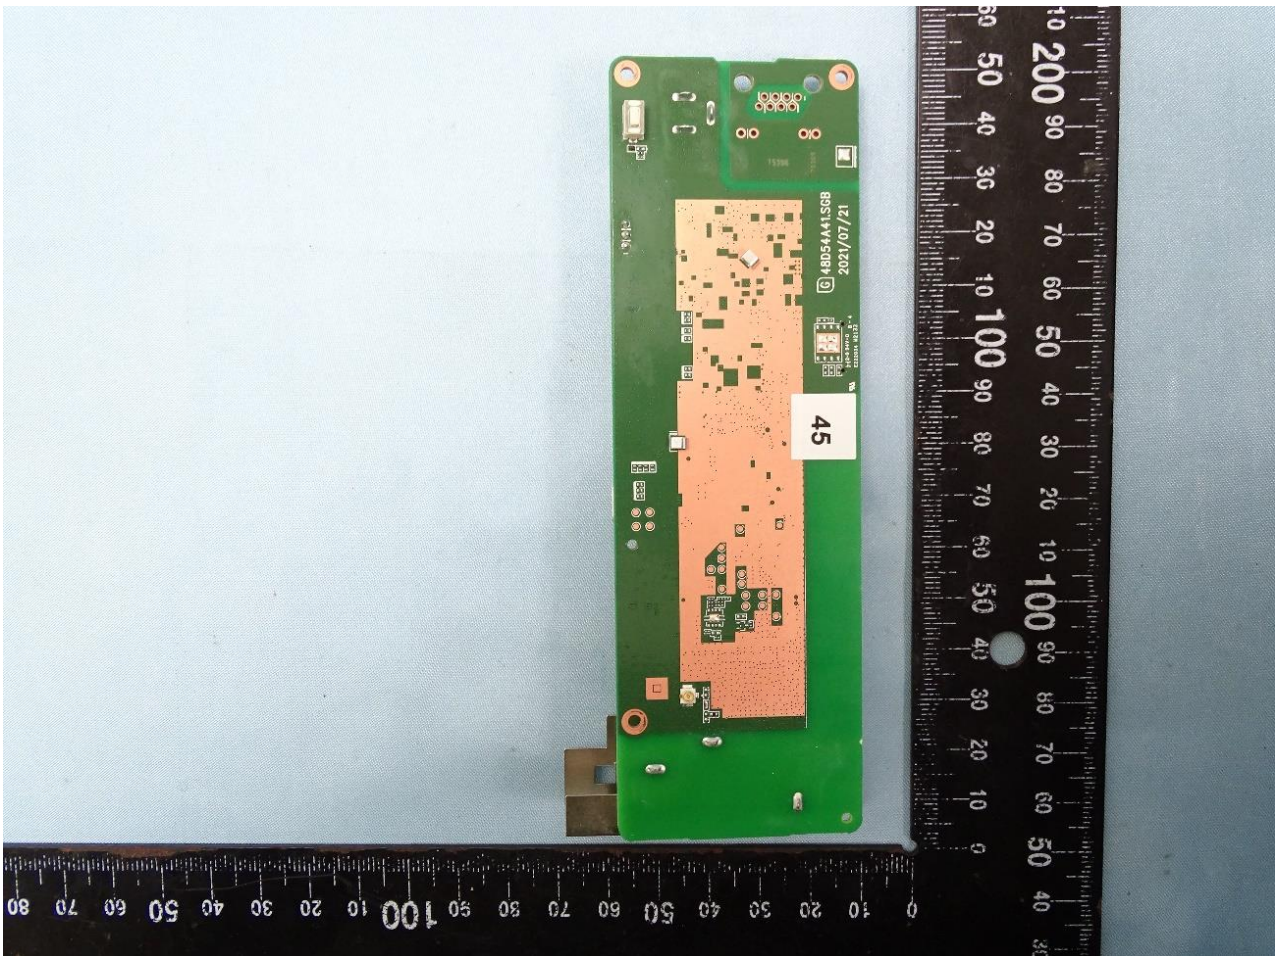

3. Internal Photograph of EUT

Brand Name: ADT / Model Name: S30B1R0-01

WWAN Main Antenna

WWAN Aux. Antenna

WLAN Antenna

————THE END————