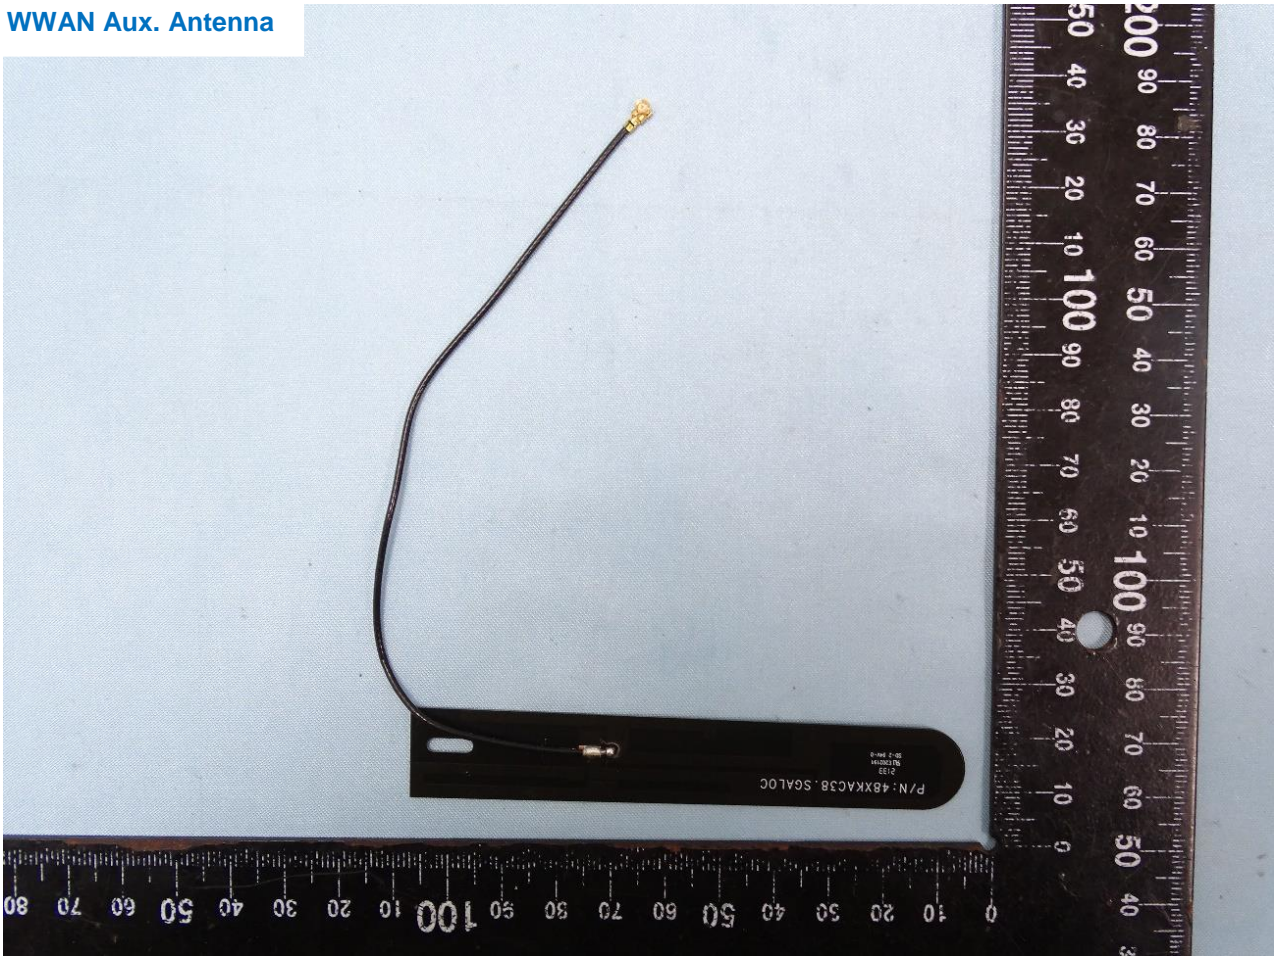

3. Internal Photograph of EUT

Brand Name: ADT / Model Name: S30B1R0-01

WWAN Main Antenna

WWAN Aux. Antenna

WLAN Antenna

————THE END————