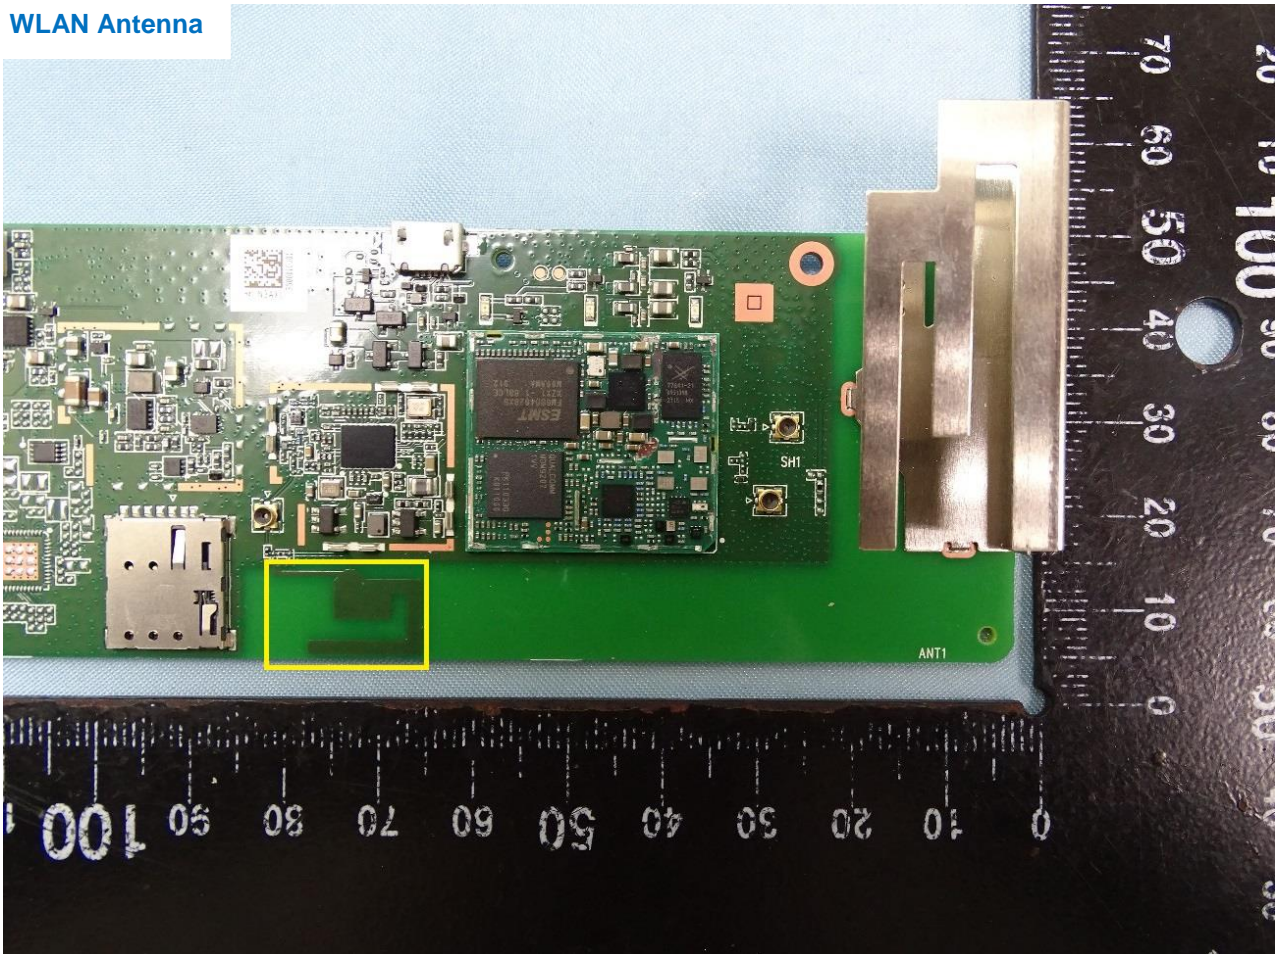

3. Internal Photograph of EUT

Brand Name: ADT / Model Name: S30B1R0-01

WWAN Main Antenna

WWAN Aux. Antenna

WLAN Antenna

————THE END————