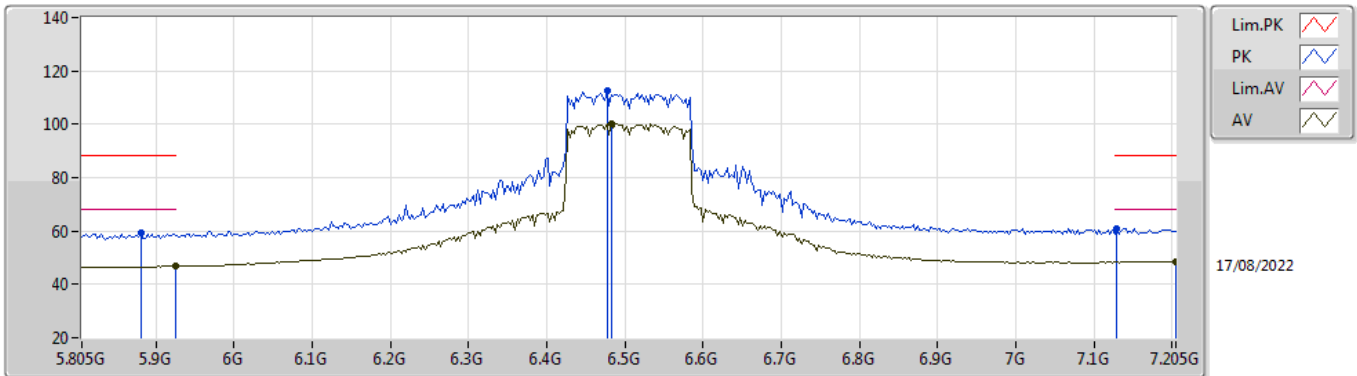

802.11ax HEW160_Nss1,(MCS0)_4TX

6505MHz Straddle 6.425-6.525GHz_TnomVnom

EUT_X_4TX
Setting 80
02-F-C-6-10

Type	Freq (Hz)	Level (dBuV/m)	Limit (dBuV/m)	Margin (dB)	Raw (dBuV)	Dist (m)	Condition	Azimuth (°)	Height (m)	Comment	AF (dB)	CL (dB)	PA (dB)
PK	5.8806G	59.27	88.20	-28.93	50.62	3	Vertical	34	2.05	-	33.98	5.68	31.01
RMS	5.925G	46.78	68.20	-21.42	37.95	3	Vertical	34	2.05	-	34.15	5.72	31.04
PK	6.477G	112.79	Inf	-Inf	103.93	3	Vertical	34	2.05	-	34.30	5.80	31.24
RMS	6.4826G	100.37	Inf	-Inf	91.51	3	Vertical	34	2.05	-	34.30	5.80	31.24
PK	7.1294G	61.03	88.20	-27.17	51.17	3	Vertical	34	2.05	-	35.58	6.10	31.82
RMS	7.205G	48.60	68.20	-19.60	38.34	3	Vertical	34	2.05	-	36.02	6.10	31.86