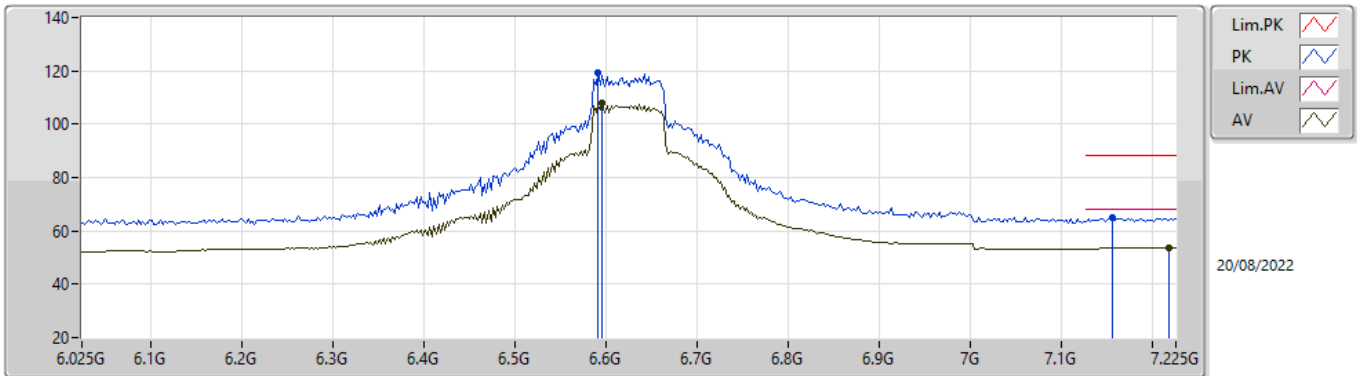

802.11ax HEW80_Nss1,(MCS0)_4TX

6625MHz_TnomVnom

EUT_X_4TX
Setting 104
04-G-C-6-10

Type	Freq (Hz)	Level (dBuV/m)	Limit (dBuV/m)	Margin (dB)	Raw (dBuV)	Dist (m)	Condition	Azimuth (°)	Height (m)	Comment	AF (dB)	CL (dB)	PA (dB)
PK	6.5914G	119.30	Inf	-Inf	110.35	3	Horizontal	114	1.83	-	36.08	5.70	32.83
RMS	6.5962G	107.96	Inf	-Inf	99.01	3	Horizontal	114	1.83	-	36.09	5.70	32.84
PK	7.1554G	65.01	88.20	-23.19	55.07	3	Horizontal	114	1.83	-	37.12	5.98	33.16
RMS	7.2178G	53.71	68.20	-14.49	43.54	3	Horizontal	114	1.83	-	37.34	6.01	33.18