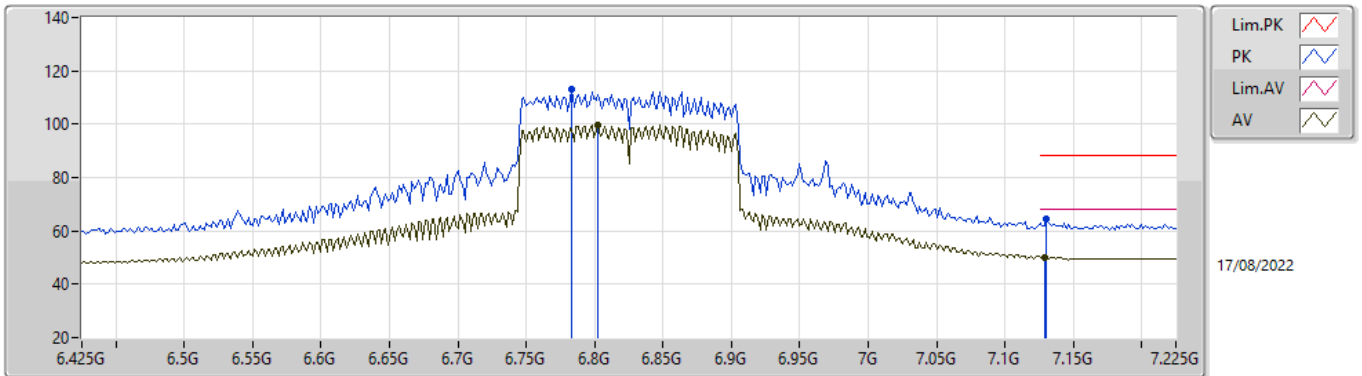

802.11ax HEW160_Nss1,(MCS0)_4TX

6825MHz Straddle 6.525-6.875GHz_TnomVnom

EUT_X_4TX
Setting 80
02-F-C-6-10

Type	Freq (Hz)	Level (dBuV/m)	Limit (dBuV/m)	Margin (dB)	Raw (dBuV)	Dist (m)	Condition	Azimuth (°)	Height (m)	Comment	AF (dB)	CL (dB)	PA (dB)
PK	6.7834G	112.94	Inf	-Inf	103.22	3	Vertical	18	1.96	-	35.17	6.08	31.53
RMS	6.8026G	99.72	Inf	-Inf	89.97	3	Vertical	18	1.96	-	35.20	6.10	31.55
PK	7.1306G	64.72	88.20	-23.48	54.86	3	Vertical	18	1.96	-	35.58	6.10	31.82
RMS	7.129G	50.03	68.20	-18.17	40.17	3	Vertical	18	1.96	-	35.57	6.10	31.81