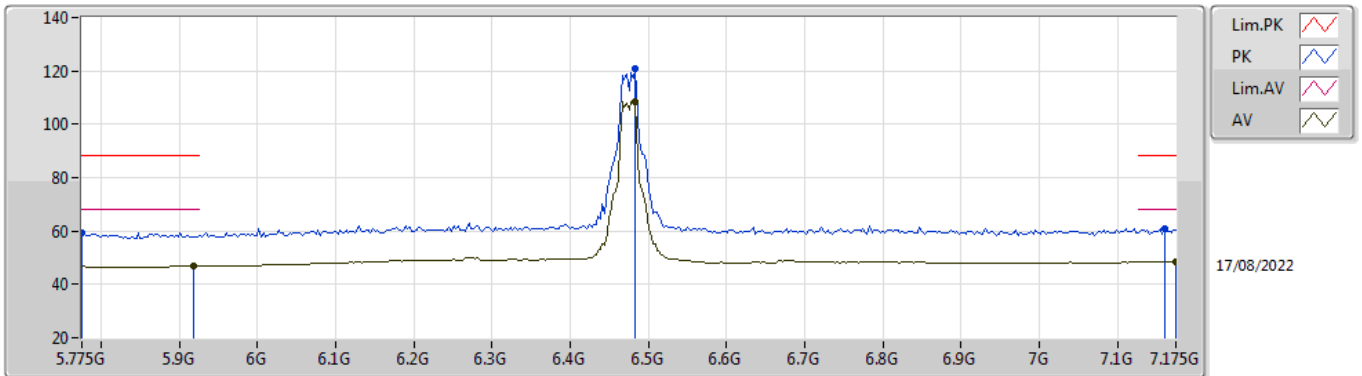

802.11ax HEW20_Nss1,(MCS0)_4TX

6475MHz_TnomVnom

EUT_X_4TX
Setting 80
02-F-C-6-10

Type	Freq (Hz)	Level (dBuV/m)	Limit (dBuV/m)	Margin (dB)	Raw (dBuV)	Dist (m)	Condition	Azimuth (°)	Height (m)	Comment	AF (dB)	CL (dB)	PA (dB)
PK	5.775G	59.54	88.20	-28.66	51.07	3	Vertical	34	2.04	-	33.80	5.60	30.93
RMS	5.9178G	46.83	68.20	-21.37	38.01	3	Vertical	34	2.04	-	34.14	5.72	31.04
PK	6.4834G	120.66	Inf	-Inf	111.81	3	Vertical	34	2.04	-	34.30	5.80	31.25
RMS	6.4834G	108.40	Inf	-Inf	99.55	3	Vertical	34	2.04	-	34.30	5.80	31.25
PK	7.161G	60.64	88.20	-27.56	50.60	3	Vertical	34	2.04	-	35.77	6.10	31.83
RMS	7.175G	48.50	68.20	-19.70	38.39	3	Vertical	34	2.04	-	35.85	6.10	31.84