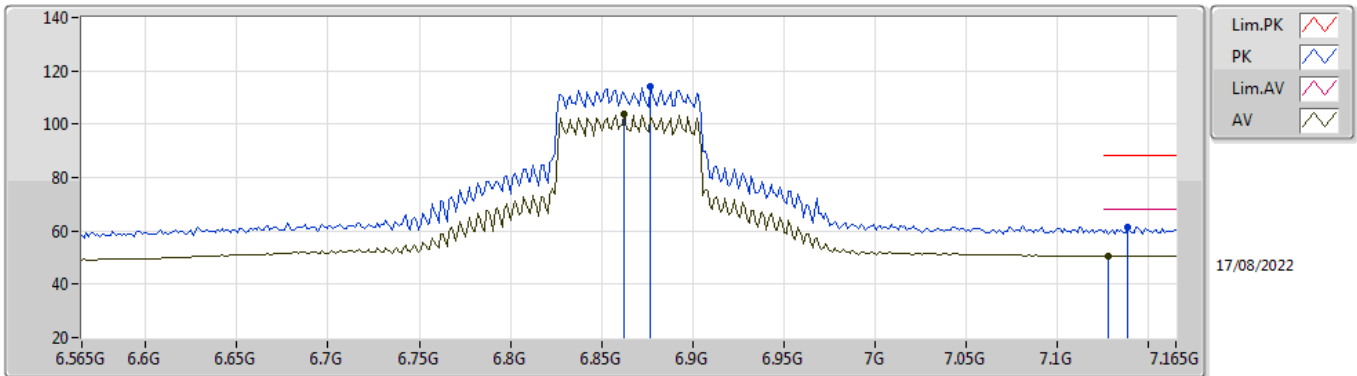

802.11ax HEW80_Nss1,(MCS0)_4TX

6865MHz Straddle 6.525-6.875GHz_TnomVnom

EUT_X_4TX
Setting 80
02-F-G-4-10

Type	Freq (Hz)	Level (dBuV/m)	Limit (dBuV/m)	Margin (dB)	Raw (dBuV)	Dist (m)	Condition	Azimuth (°)	Height (m)	Comment	AF (dB)	CL (dB)	PA (dB)
PK	6.877G	114.29	Inf	-Inf	104.61	3	Vertical	19	1.94	-	35.20	6.10	31.62
RMS	6.8626G	103.59	Inf	-Inf	93.90	3	Vertical	19	1.94	-	35.20	6.10	31.61
PK	7.1386G	61.19	88.20	-27.01	51.28	3	Vertical	19	1.94	-	35.63	6.10	31.82
RMS	7.1278G	50.60	68.20	-17.60	40.74	3	Vertical	19	1.94	-	35.57	6.10	31.81