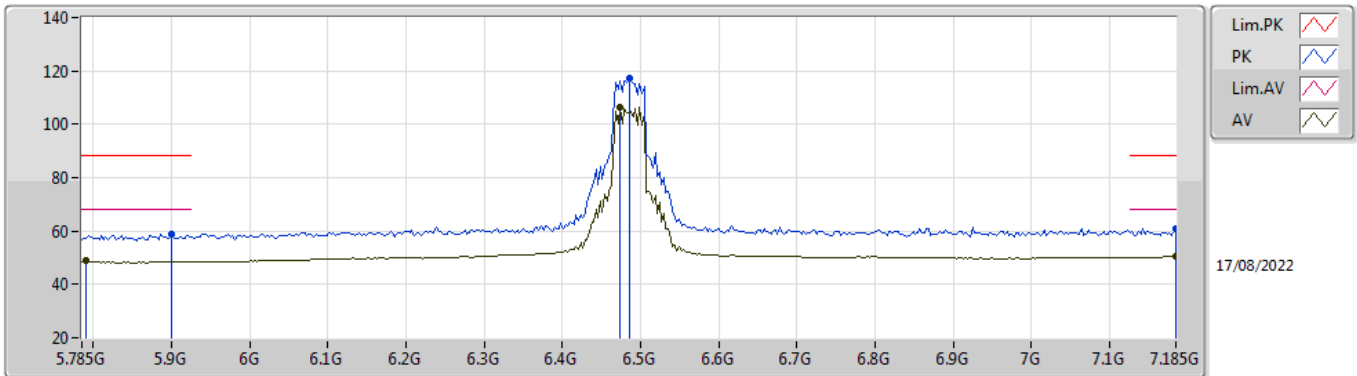

802.11ax HEW40_Nss1,(MCS0)_4TX

6485MHz_TnomVnom

EUT_X_4TX
Setting 80
02-F-G-4-10

Type	Freq (Hz)	Level (dBuV/m)	Limit (dBuV/m)	Margin (dB)	Raw (dBuV)	Dist (m)	Condition	Azimuth (°)	Height (m)	Comment	AF (dB)	CL (dB)	PA (dB)
PK	5.8998G	58.72	88.20	-29.48	49.94	3	Vertical	40	2.41	-	34.10	5.70	31.02
RMS	5.7906G	48.92	68.20	-19.28	40.46	3	Vertical	40	2.41	-	33.80	5.60	30.94
PK	6.485G	117.29	Inf	-Inf	108.44	3	Vertical	40	2.41	-	34.30	5.80	31.25
RMS	6.4738G	106.62	Inf	-Inf	97.76	3	Vertical	40	2.41	-	34.30	5.80	31.24
PK	7.185G	61.05	88.20	-27.15	50.89	3	Vertical	40	2.41	-	35.91	6.10	31.85
RMS	7.185G	50.42	68.20	-17.78	40.26	3	Vertical	40	2.41	-	35.91	6.10	31.85