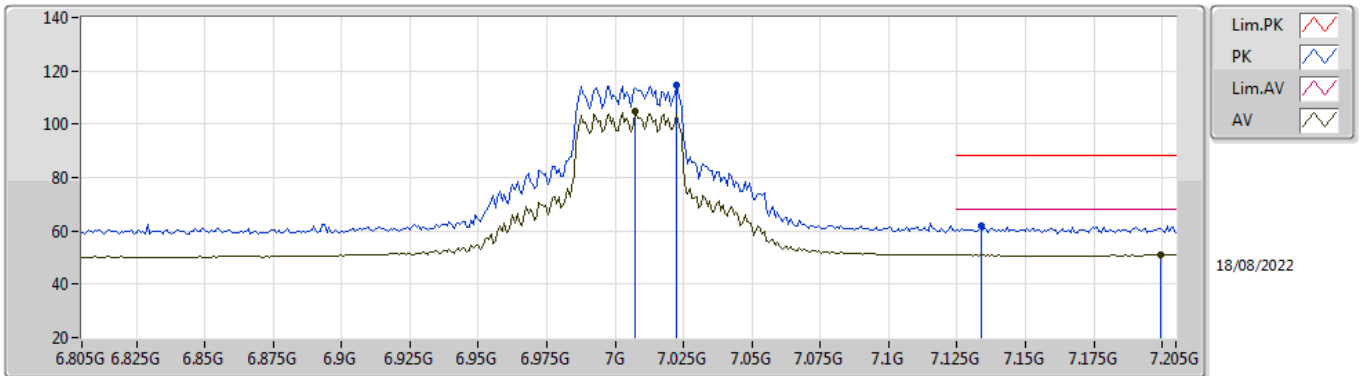

802.11ax HEW40_Nss1,(MCS0)_4TX

7005MHz_TnomVnom

EUT X_4TX
Setting 80
02-F-G-4-10

Type	Freq (Hz)	Level (dBuV/m)	Limit (dBuV/m)	Margin (dB)	Raw (dBuV)	Dist (m)	Condition	Azimuth (°)	Height (m)	Comment	AF (dB)	CL (dB)	PA (dB)
PK	7.0226G	114.53	Inf	-Inf	104.93	3	Horizontal	118	2.27	-	35.25	6.10	31.75
RMS	7.0074G	104.57	Inf	-Inf	95.00	3	Horizontal	118	2.27	-	35.21	6.10	31.74
PK	7.1338G	62.13	88.20	-26.07	52.25	3	Horizontal	118	2.27	-	35.60	6.10	31.82
RMS	7.1994G	51.03	68.20	-17.17	40.79	3	Horizontal	118	2.27	-	36.00	6.10	31.86