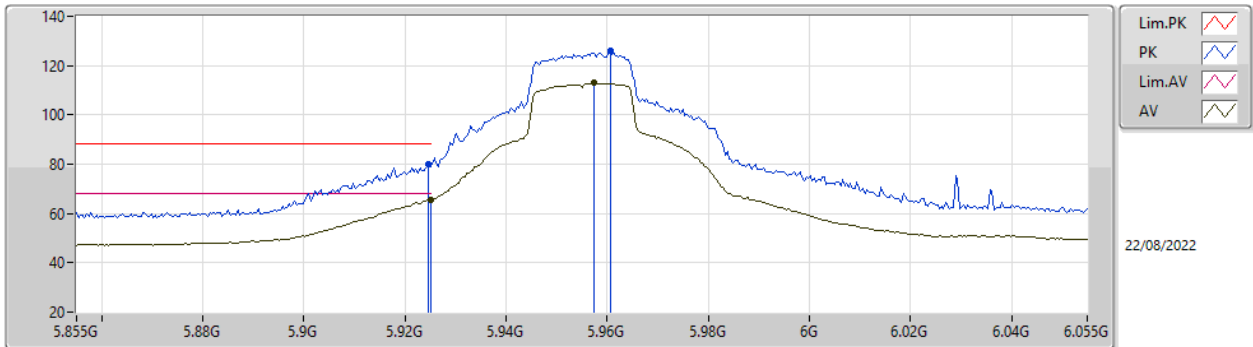

802.11ax HEW20-BF_Nss1,(MCS0)_4TX

5955MHz_TnomVnom

EUT_X_4TX
Setting 102
04-A-C-6-10

Type	Freq (Hz)	Level (dBuV/m)	Limit (dBuV/m)	Margin (dB)	Raw (dBuV)	Dist (m)	Condition	Azimuth (°)	Height (m)	Comment	AF (dB)	CL (dB)	PA (dB)
PK	5.9246G	80.02	88.20	-8.18	72.17	3	Horizontal	85	1.32	-	35.05	5.36	32.56
RMS	5.925G	65.53	68.20	-2.67	57.68	3	Horizontal	85	1.32	-	35.05	5.36	32.56
PK	5.9606G	126.16	Inf	-Inf	118.11	3	Horizontal	85	1.32	-	35.24	5.38	32.57
RMS	5.9574G	112.89	Inf	-Inf	104.85	3	Horizontal	85	1.32	-	35.23	5.38	32.57