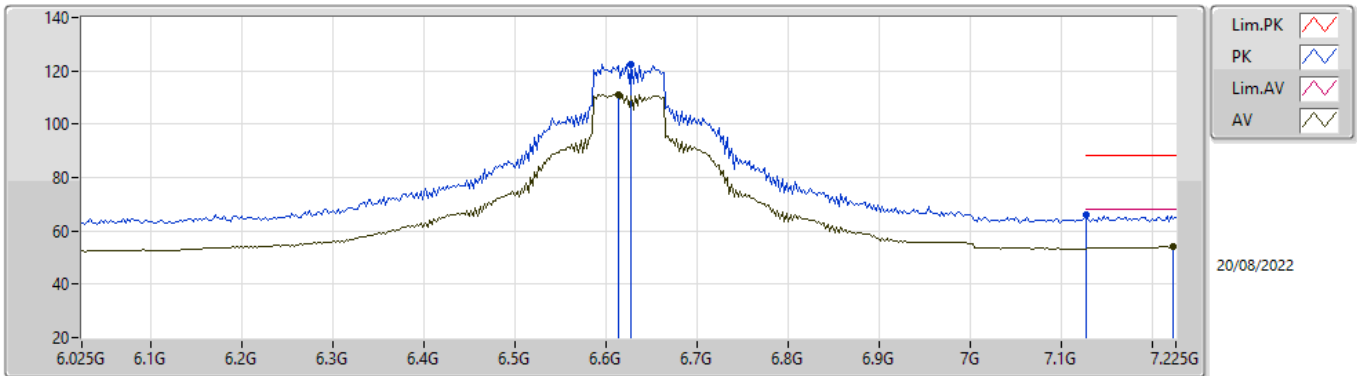

802.11ax HEW80_Nss1,(MCS0)_4TX

6625MHz_TnomVnom

EUT_X_4TX
Setting 104
04-G-C-6-10

Type	Freq (Hz)	Level (dBuV/m)	Limit (dBuV/m)	Margin (dB)	Raw (dBuV)	Dist (m)	Condition	Azimuth (°)	Height (m)	Comment	AF (dB)	CL (dB)	PA (dB)
PK	6.6274G	122.28	Inf	-Inf	113.29	3	Vertical	34	1.89	-	36.15	5.70	32.86
RMS	6.613G	111.28	Inf	-Inf	102.30	3	Vertical	34	1.89	-	36.13	5.70	32.85
PK	7.1266G	65.96	88.20	-22.24	56.24	3	Vertical	34	1.89	-	36.91	5.96	33.15
RMS	7.2226G	53.98	68.20	-14.22	43.81	3	Vertical	34	1.89	-	37.35	6.01	33.19