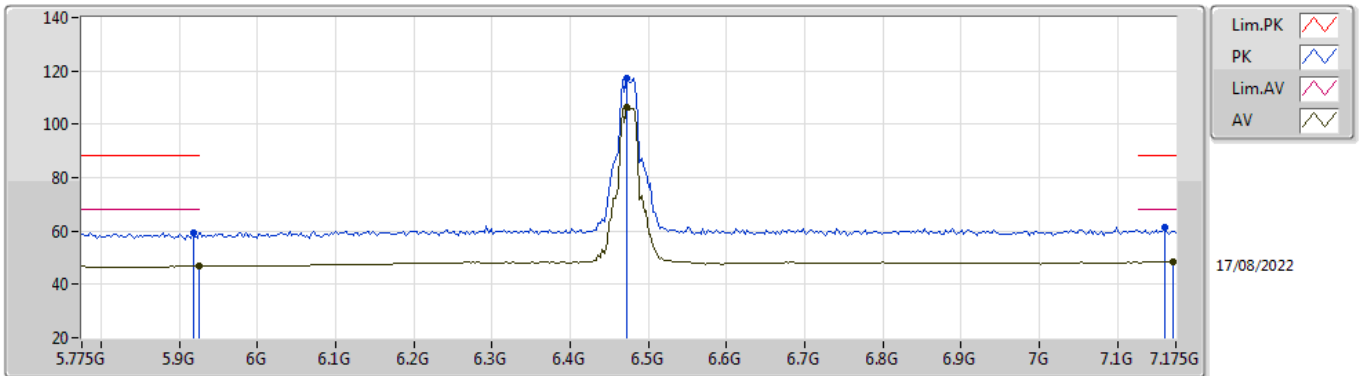

802.11ax HEW20_Nss1,(MCS0)_4TX

6475MHz_TnomVnom

EUT_X_4TX
Setting 80
02-F-C-6-10

Type	Freq (Hz)	Level (dBuV/m)	Limit (dBuV/m)	Margin (dB)	Raw (dBuV)	Dist (m)	Condition	Azimuth (°)	Height (m)	Comment	AF (dB)	CL (dB)	PA (dB)
PK	5.9178G	59.21	88.20	-28.99	50.39	3	Horizontal	103	1.80	-	34.14	5.72	31.04
RMS	5.925G	46.81	68.20	-21.39	37.98	3	Horizontal	103	1.80	-	34.15	5.72	31.04
PK	6.4722G	117.11	Inf	-Inf	108.25	3	Horizontal	103	1.80	-	34.30	5.80	31.24
RMS	6.4722G	106.17	Inf	-Inf	97.31	3	Horizontal	103	1.80	-	34.30	5.80	31.24
PK	7.161G	61.27	88.20	-26.93	51.23	3	Horizontal	103	1.80	-	35.77	6.10	31.83
RMS	7.1722G	48.50	68.20	-19.70	38.41	3	Horizontal	103	1.80	-	35.83	6.10	31.84