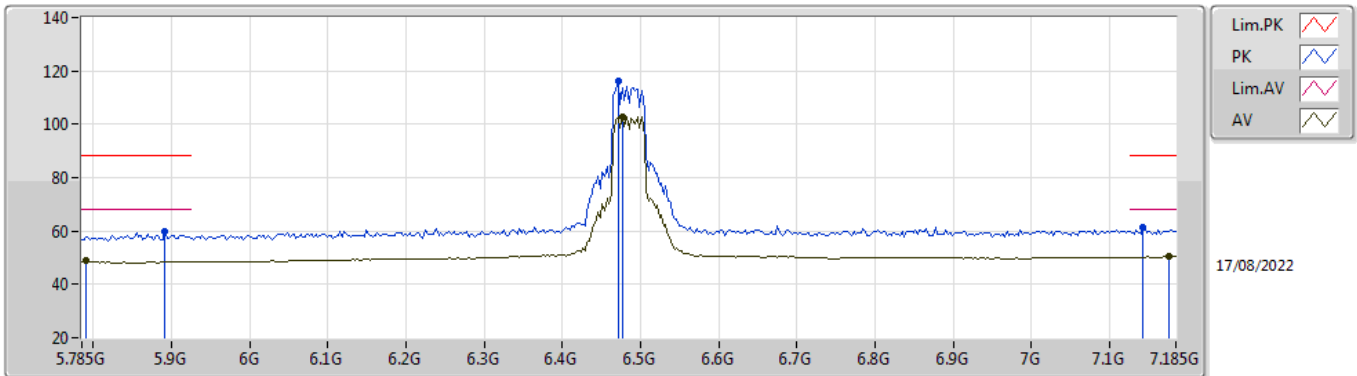

802.11ax HEW40_Nss1,(MCS0)_4TX

6485MHz_TnomVnom

EUT_X_4TX
Setting 80
02-F-G-4-10

Type	Freq (Hz)	Level (dBuV/m)	Limit (dBuV/m)	Margin (dB)	Raw (dBuV)	Dist (m)	Condition	Azimuth (°)	Height (m)	Comment	AF (dB)	CL (dB)	PA (dB)
PK	5.8914G	59.62	88.20	-28.58	50.90	3	Horizontal	104	1.82	-	34.05	5.69	31.02
RMS	5.7906G	48.96	68.20	-19.24	40.50	3	Horizontal	104	1.82	-	33.80	5.60	30.94
PK	6.471G	116.32	Inf	-Inf	107.46	3	Horizontal	104	1.82	-	34.30	5.80	31.24
RMS	6.4766G	103.00	Inf	-Inf	94.14	3	Horizontal	104	1.82	-	34.30	5.80	31.24
PK	7.143G	61.24	88.20	-26.96	51.30	3	Horizontal	104	1.82	-	35.66	6.10	31.82
RMS	7.1766G	50.38	68.20	-17.82	40.26	3	Horizontal	104	1.82	-	35.86	6.10	31.84