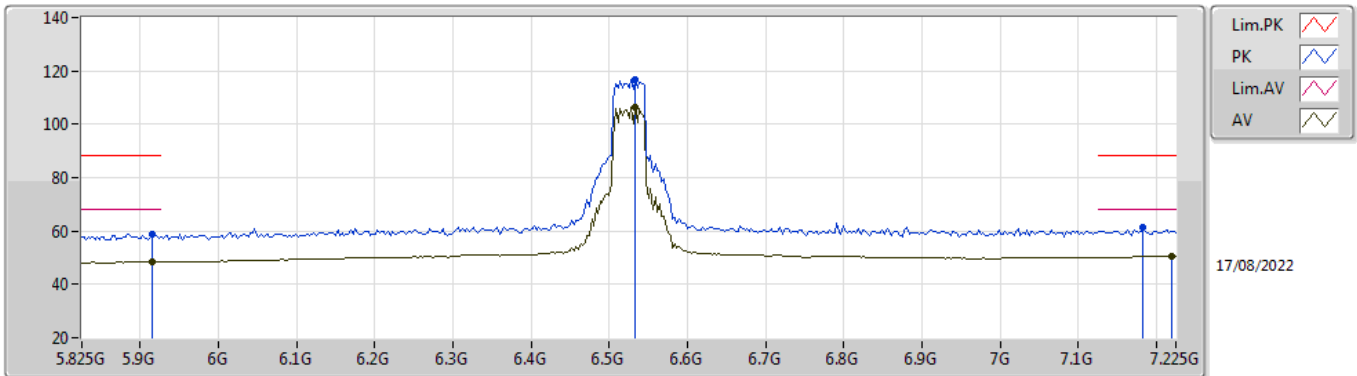

802.11ax HEW40_Nss1,(MCS0)_4TX
6525MHz Straddle 6.425-6.525GHz_TnomVnom

EUT_X_4TX
Setting 80
02-F-G-4-10

Type	Freq (Hz)	Level (dBuV/m)	Limit (dBuV/m)	Margin (dB)	Raw (dBuV)	Dist (m)	Condition	Azimuth (°)	Height (m)	Comment	AF (dB)	CL (dB)	PA (dB)
PK	5.9146G	58.85	88.20	-29.35	50.05	3	Vertical	36	2.22	-	34.13	5.71	31.04
RMS	5.9146G	48.49	68.20	-19.71	39.69	3	Vertical	36	2.22	-	34.13	5.71	31.04
PK	6.5334G	116.76	Inf	-Inf	107.81	3	Vertical	36	2.22	-	34.43	5.80	31.28
RMS	6.5334G	106.49	Inf	-Inf	97.54	3	Vertical	36	2.22	-	34.43	5.80	31.28
PK	7.183G	61.53	88.20	-26.67	51.38	3	Vertical	36	2.22	-	35.90	6.10	31.85
RMS	7.2194G	50.67	68.20	-17.53	40.35	3	Vertical	36	2.22	-	36.08	6.11	31.87