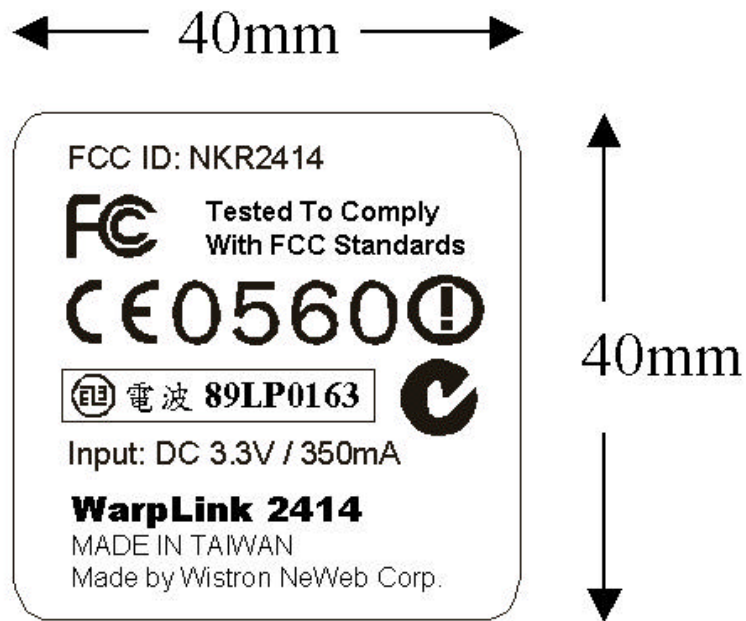

Label & label location for WarpLink 2414

front side view

Back side view