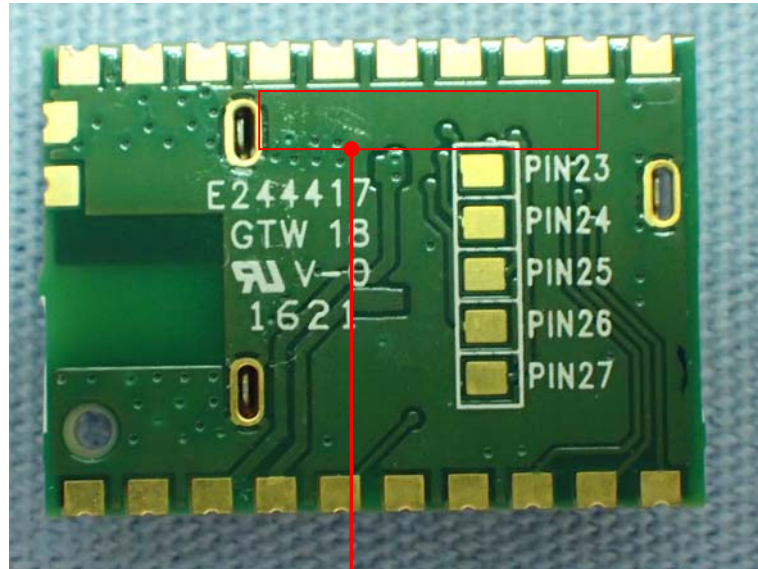

### FCC ID Label Location

- Label Placement Location

FCC ID Label Placement Location

- FCC ID Label Format  
The FCC ID will be etched on the back view of EUT.

FCC ID: NKR-XRBH