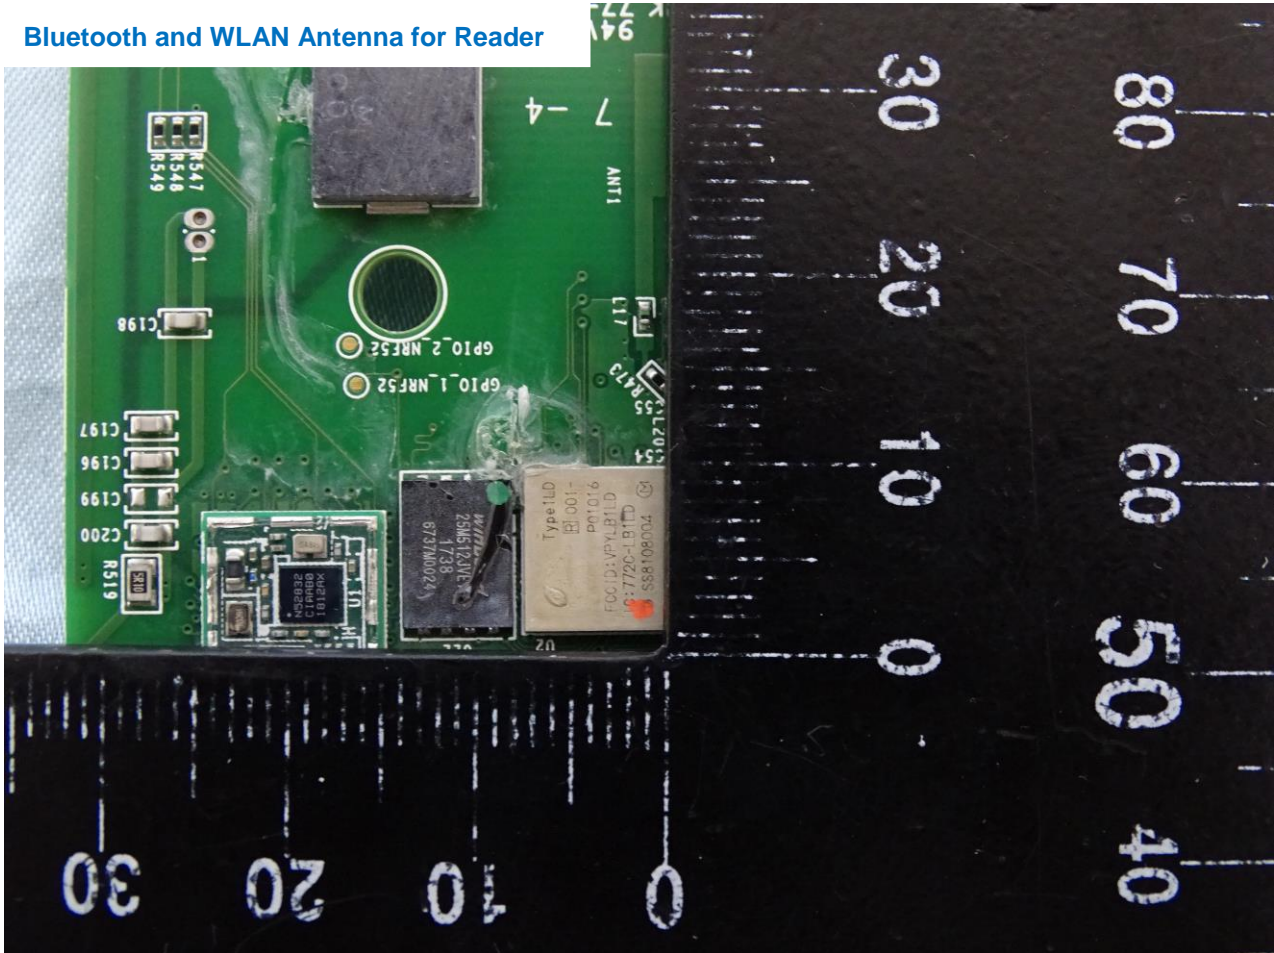

Brand Name: Proxy / Model Name: Mobile Reader Edge

Bluetooth and WLAN Antenna for Reader