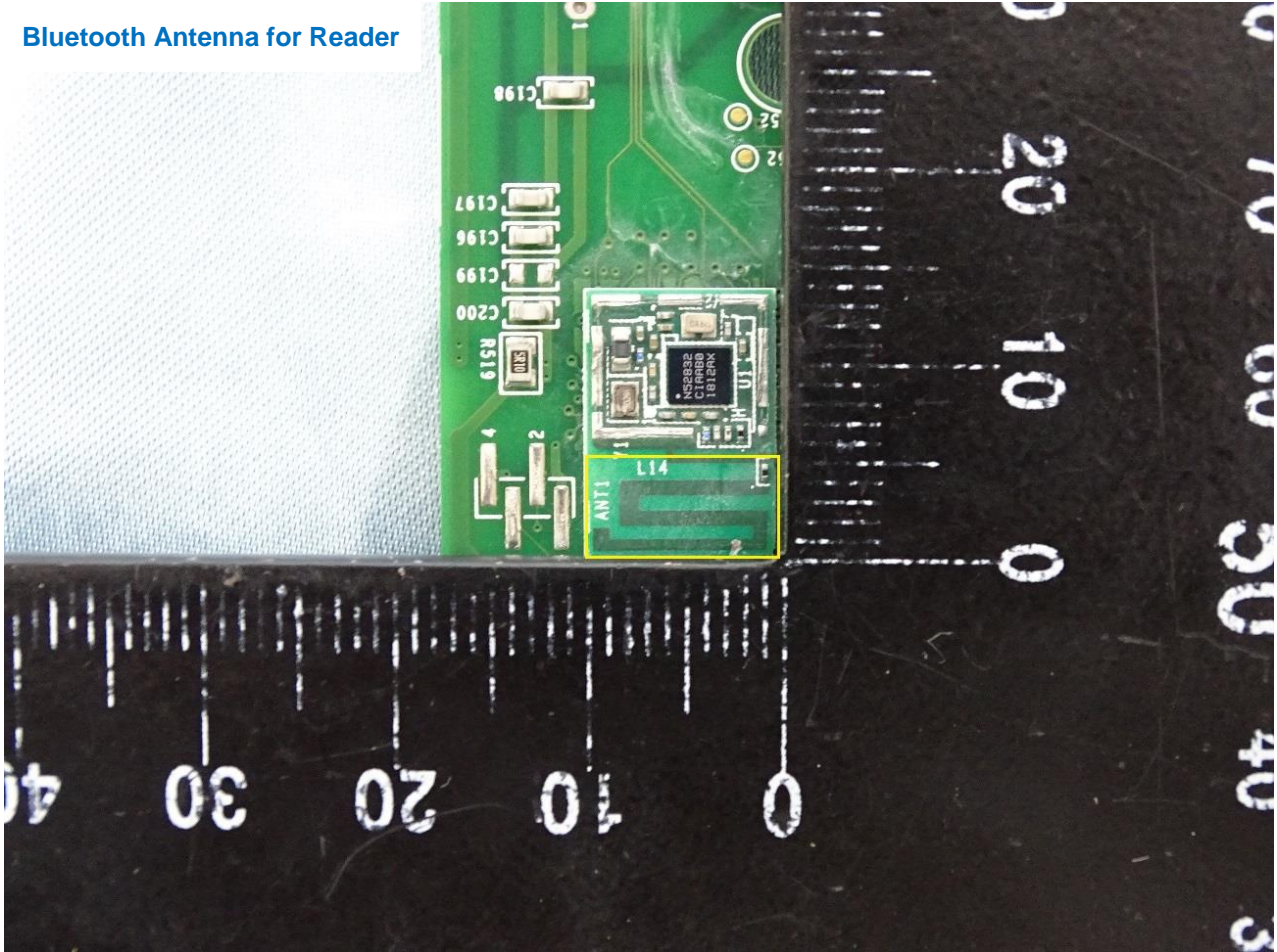

WNC Module for Reader

Brand Name: Proxy / Model Name: Mobile Reader Edge

WNC Module for Relay

Brand Name: Proxy / Model Name: Mobile Reader Edge

Bluetooth Antenna for Reader

Brand Name: Proxy / Model Name: Mobile Reader Edge