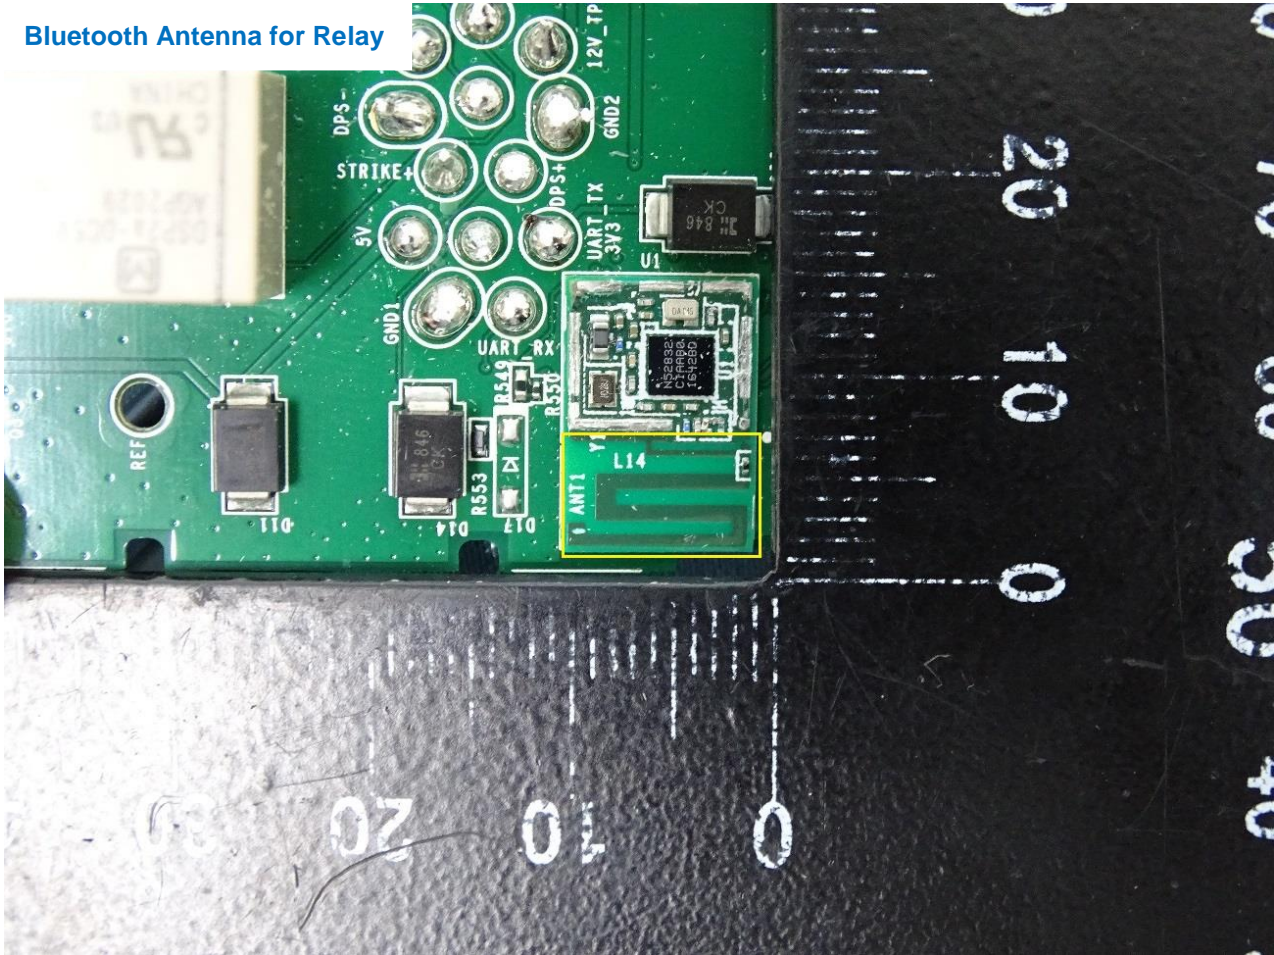

Brand Name: Proxy / Model Name: Mobile Reader Edge

Bluetooth Antenna for Relay

————THE END————