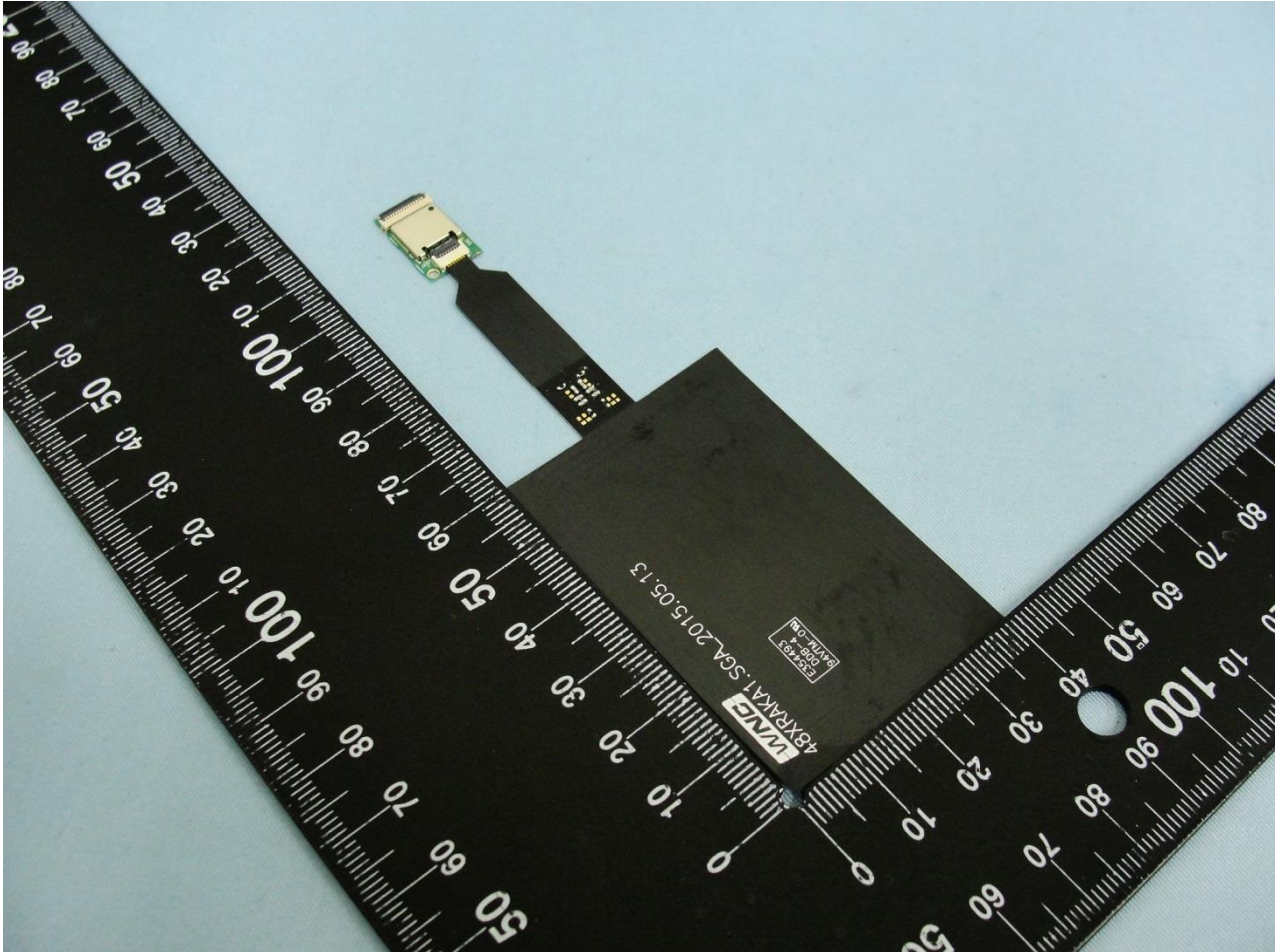

1. External Photograph of EUT

Brand Name: WNC / Model Name: XRAV-1

Brand Name: WNC / Model Name: XRAV-1