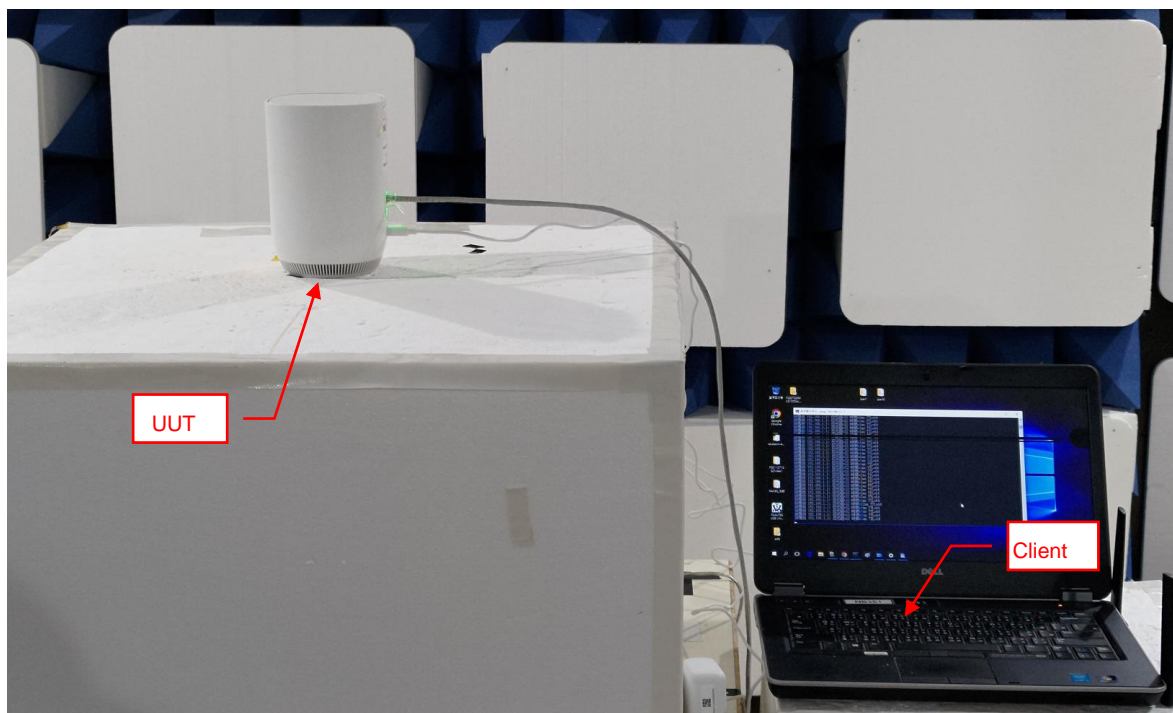

## PHOTOGRAPHS OF THE TEST CONFIGURATION

Set UUT as Master mode (Radar injected into Master)

High Band