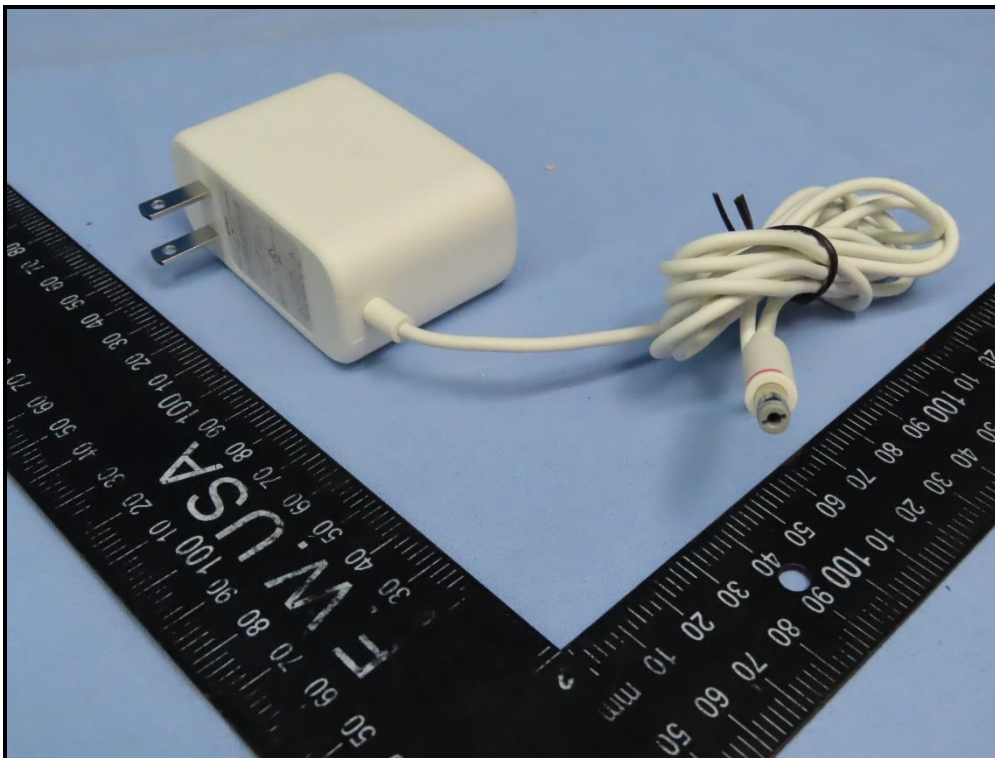

CONSTRUCTION PHOTOS OF EUT

Adapter (Model: ML36-7120300-A1)

Adapter (Model: NBC36G120300VU)