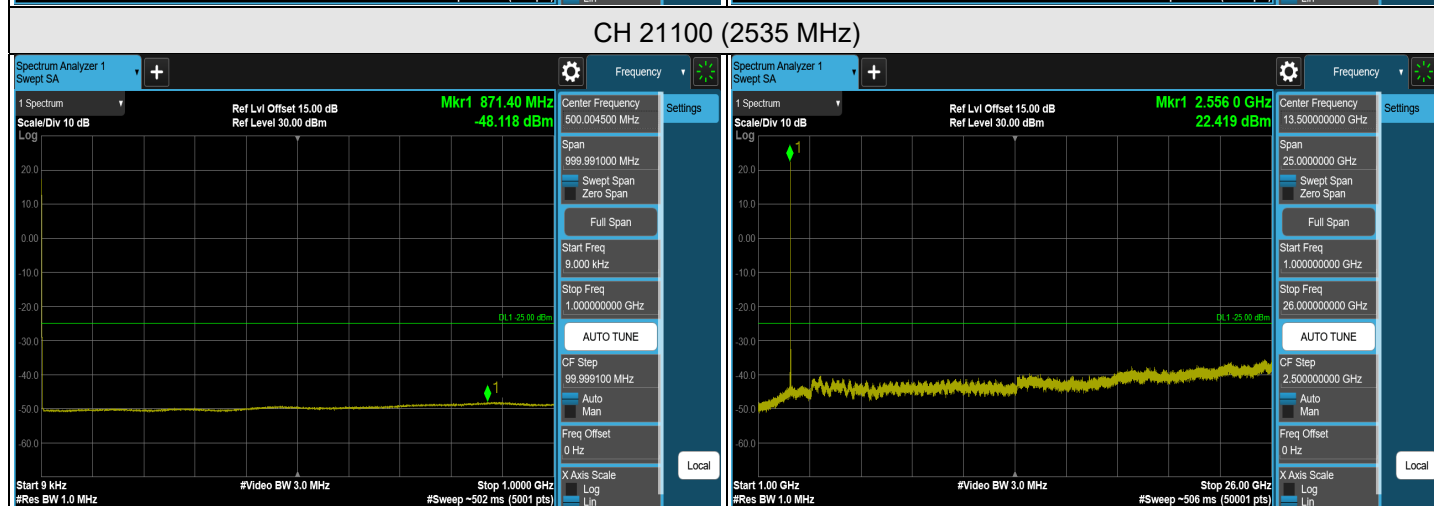

7.5.9 LTE Band 7

LTE Band 7, Channel Bandwidth: 5 MHz

Note: The signal at 9 kHz is IF signal from spectrum analyzer.

FULL (2502.5 MHz)

FULL (2567.5 MHz)

1RB (2502.5 MHz)

1RB (2567.5 MHz)

LTE Band 7, Channel Bandwidth: 10 MHz

CH 2080 (2505 MHz)

CH 2110 (2535 MHz)

CH 2140 (2565 MHz)

Note: The signal at 9 kHz is IF signal from spectrum analyzer.

FULL (2505 MHz)

FULL (2565 MHz)

1RB (2505 MHz)

1RB (2565 MHz)

LTE Band 7, Channel Bandwidth: 15 MHz

Note: The signal at 9 kHz is IF signal from spectrum analyzer.

FULL (2507.5 MHz)

FULL (2562.5 MHz)

1RB (2507.5 MHz)

1RB (2562.5 MHz)

LTE Band 7, Channel Bandwidth: 20 MHz

CH 2085 (2510 MHz)

CH 2110 (2535 MHz)

CH 2135 (2560 MHz)

Note: The signal at 9 kHz is IF signal from spectrum analyzer.

FULL (2510 MHz)

FULL (2560 MHz)

1RB (2510 MHz)

1RB (2560 MHz)