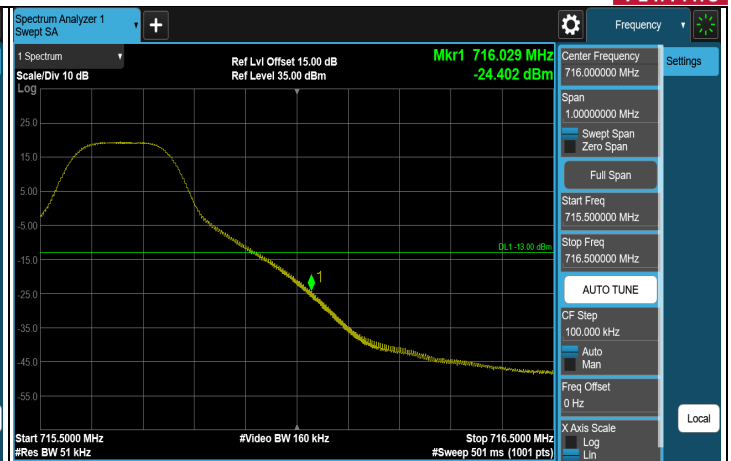

7.5.10 LTE Band 12

LTE Band 12, Channel Bandwidth: 1.4 MHz

CH 23017 (699.7 MHz)

CH 23095 (707.5 MHz)

CH 23173 (715.3 MHz)

Note: The signal at 9 kHz is IF signal from spectrum analyzer.

1RB (699.7 MHz)

1RB (715.3 MHz)

FULL (699.7 MHz)

FULL (715.3 MHz)

LTE Band 12, Channel Bandwidth: 3 MHz

Note: The signal at 9 kHz is IF signal from spectrum analyzer.

1RB (700.5 MHz)

1RB (714.5 MHz)

FULL (700.5 MHz)

FULL (714.5 MHz)

LTE Band 12, Channel Bandwidth: 5 MHz

Note: The signal at 9 kHz is IF signal from spectrum analyzer.

1RB (701.5 MHz)

1RB (713.5 MHz)

FULL (701.5 MHz)

FULL (713.5 MHz)

LTE Band 12, Channel Bandwidth: 10 MHz

CH 23060 (704 MHz)

CH 23095 (707.5 MHz)

CH 23130 (711 MHz)

Note: The signal at 9 kHz is IF signal from spectrum analyzer.

1RB (704 MHz)

1RB (711 MHz)

FULL (704 MHz)

FULL (711 MHz)

7.5.11 LTE Band 13