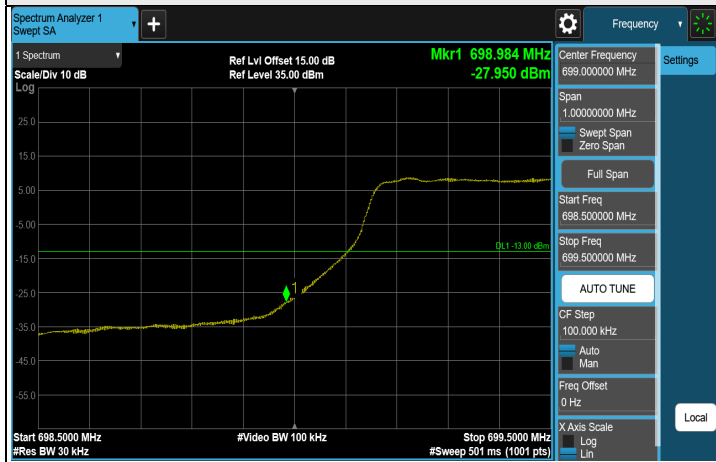

CH 2085 (2510 MHz)

CH 2110 (2535 MHz)

CH 2135 (2560 MHz)

Note: The signal at 9 kHz is IF signal from spectrum analyzer.

FULL (2510 MHz)

FULL (2560 MHz)

1RB (2510 MHz)

1RB (2560 MHz)

7.5.10 LTE Band 12

LTE Band 12, Channel Bandwidth: 1.4 MHz

CH 23017 (699.7 MHz)

CH 23095 (707.5 MHz)

CH 23173 (715.3 MHz)

Note: The signal at 9 kHz is IF signal from spectrum analyzer.

1RB (699.7 MHz)

1RB (715.3 MHz)

FULL (699.7 MHz)

FULL (715.3 MHz)

LTE Band 12, Channel Bandwidth: 3 MHz

Note: The signal at 9 kHz is IF signal from spectrum analyzer.

1RB (700.5 MHz)

1RB (714.5 MHz)

FULL (700.5 MHz)

FULL (714.5 MHz)

LTE Band 12, Channel Bandwidth: 5 MHz

Note: The signal at 9 kHz is IF signal from spectrum analyzer.

1RB (701.5 MHz)

1RB (713.5 MHz)

FULL (701.5 MHz)

FULL (713.5 MHz)

LTE Band 12, Channel Bandwidth: 10 MHz

CH 23060 (704 MHz)