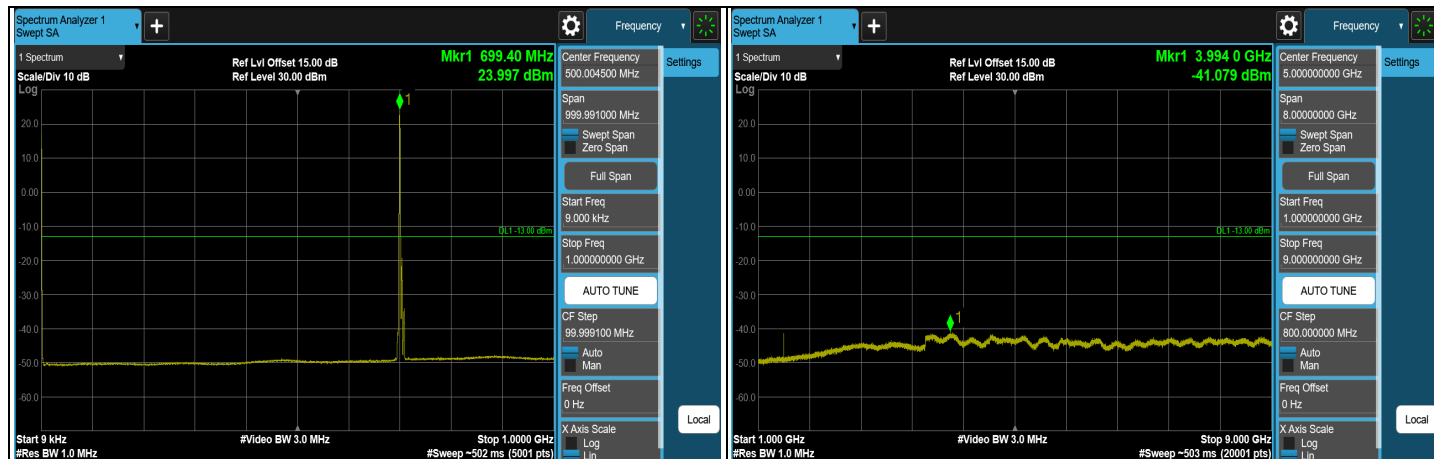

7.5.10 LTE Band 12

LTE Band 12, Channel Bandwidth: 1.4 MHz

CH 23017 (699.7 MHz)

CH 23095 (707.5 MHz)

CH 23173 (715.3 MHz)

Note: The signal at 9 kHz is IF signal from spectrum analyzer.

1RB (699.7 MHz)

1RB (715.3 MHz)

FULL (699.7 MHz)

FULL (715.3 MHz)

LTE Band 12, Channel Bandwidth: 3 MHz

Note: The signal at 9 kHz is IF signal from spectrum analyzer.

1RB (700.5 MHz)

1RB (714.5 MHz)

FULL (700.5 MHz)

FULL (714.5 MHz)

LTE Band 12, Channel Bandwidth: 5 MHz

Note: The signal at 9 kHz is IF signal from spectrum analyzer.

1RB (701.5 MHz)

1RB (713.5 MHz)

FULL (701.5 MHz)

FULL (713.5 MHz)

LTE Band 12, Channel Bandwidth: 10 MHz

CH 23060 (704 MHz)

CH 23095 (707.5 MHz)

CH 23130 (711 MHz)

Note: The signal at 9 kHz is IF signal from spectrum analyzer.

1RB (704 MHz)

1RB (711 MHz)

FULL (704 MHz)

FULL (711 MHz)

7.5.11 LTE Band 13