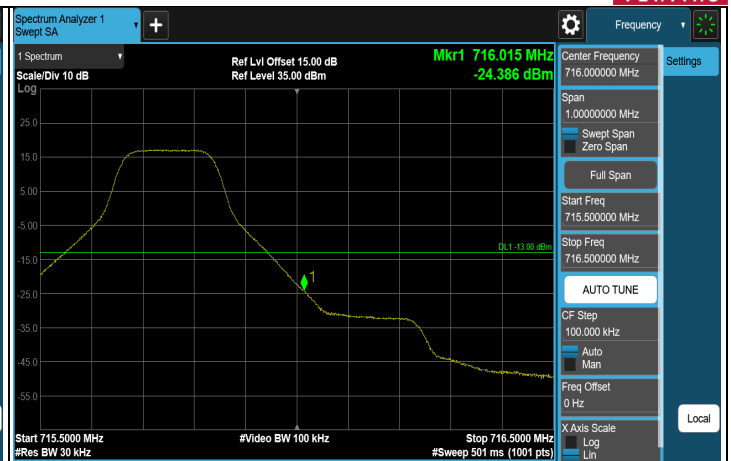

LTE Band 7, Channel Bandwidth: 15 MHz

Note: The signal at 9 kHz is IF signal from spectrum analyzer.

FULL (2507.5 MHz)

FULL (2562.5 MHz)

1RB (2507.5 MHz)

1RB (2562.5 MHz)

LTE Band 7, Channel Bandwidth: 20 MHz

CH 2085 (2510 MHz)

CH 2110 (2535 MHz)

CH 2135 (2560 MHz)

Note: The signal at 9 kHz is IF signal from spectrum analyzer.

FULL (2510 MHz)

FULL (2560 MHz)

1RB (2510 MHz)

1RB (2560 MHz)

7.5.10 LTE Band 12

LTE Band 12, Channel Bandwidth: 1.4 MHz

CH 23017 (699.7 MHz)

CH 23095 (707.5 MHz)

CH 23173 (715.3 MHz)

Note: The signal at 9 kHz is IF signal from spectrum analyzer.

1RB (699.7 MHz)

1RB (715.3 MHz)

FULL (699.7 MHz)

FULL (715.3 MHz)

LTE Band 12, Channel Bandwidth: 3 MHz

Note: The signal at 9 kHz is IF signal from spectrum analyzer.

1RB (700.5 MHz)

1RB (714.5 MHz)

FULL (700.5 MHz)

FULL (714.5 MHz)