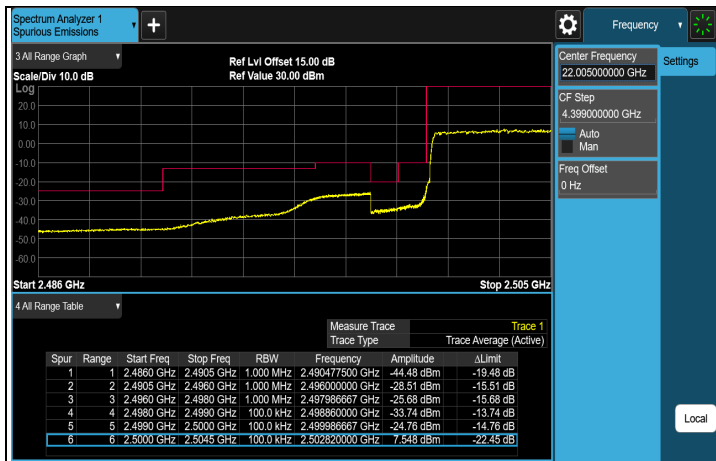

7.5.9 LTE Band 7

LTE Band 7, Channel Bandwidth: 5 MHz

Note: The signal at 9 kHz is IF signal from spectrum analyzer.

FULL (2502.5 MHz)

FULL (2567.5 MHz)

1RB (2502.5 MHz)

1RB (2567.5 MHz)

LTE Band 7, Channel Bandwidth: 10 MHz

CH 2080 (2505 MHz)

CH 2110 (2535 MHz)

CH 2140 (2565 MHz)

Note: The signal at 9 kHz is IF signal from spectrum analyzer.

FULL (2505 MHz)

FULL (2565 MHz)

1RB (2505 MHz)

1RB (2565 MHz)

LTE Band 7, Channel Bandwidth: 15 MHz

Note: The signal at 9 kHz is IF signal from spectrum analyzer.

FULL (2507.5 MHz)

FULL (2562.5 MHz)

1RB (2507.5 MHz)

1RB (2562.5 MHz)

LTE Band 7, Channel Bandwidth: 20 MHz

CH 2085 (2510 MHz)

CH 2110 (2535 MHz)

CH 2135 (2560 MHz)

Note: The signal at 9 kHz is IF signal from spectrum analyzer.

FULL (2510 MHz)

FULL (2560 MHz)

1RB (2510 MHz)

1RB (2560 MHz)