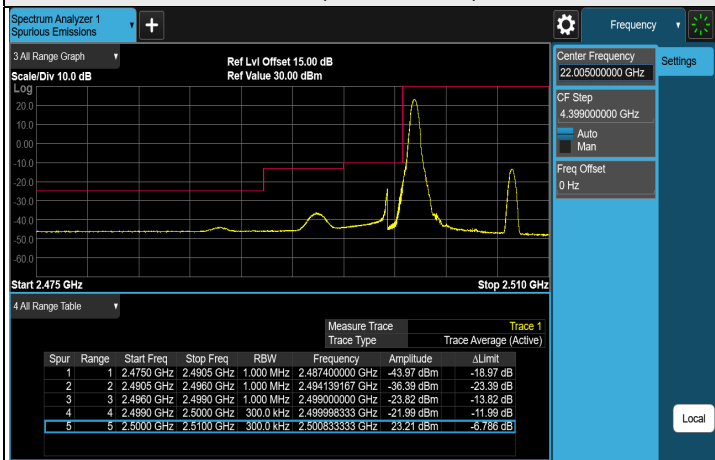

CH 2080 (2505 MHz)

CH 2110 (2535 MHz)

CH 2140 (2565 MHz)

Note: The signal at 9 kHz is IF signal from spectrum analyzer.

FULL (2505 MHz)

FULL (2565 MHz)

1RB (2505 MHz)

1RB (2565 MHz)

LTE Band 7, Channel Bandwidth: 15 MHz

Note: The signal at 9 kHz is IF signal from spectrum analyzer.

FULL (2507.5 MHz)

FULL (2562.5 MHz)

1RB (2507.5 MHz)

1RB (2562.5 MHz)

LTE Band 7, Channel Bandwidth: 20 MHz

CH 2085 (2510 MHz)

CH 2110 (2535 MHz)

CH 2135 (2560 MHz)

Note: The signal at 9 kHz is IF signal from spectrum analyzer.

FULL (2510 MHz)

FULL (2560 MHz)

1RB (2510 MHz)

1RB (2560 MHz)

7.5.10 LTE Band 12

LTE Band 12, Channel Bandwidth: 1.4 MHz

CH 23017 (699.7 MHz)

CH 23095 (707.5 MHz)

CH 23173 (715.3 MHz)

Note: The signal at 9 kHz is IF signal from spectrum analyzer.

1RB (699.7 MHz)

1RB (715.3 MHz)