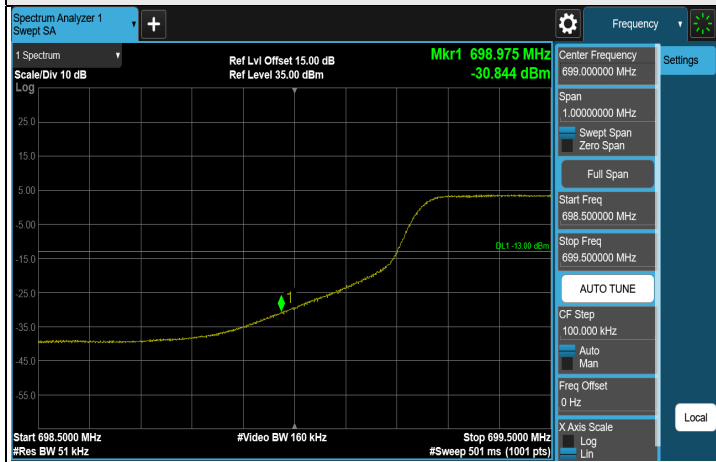

FULL (699.7 MHz)

FULL (715.3 MHz)

LTE Band 12, Channel Bandwidth: 3 MHz

Note: The signal at 9 kHz is IF signal from spectrum analyzer.

1RB (700.5 MHz)

1RB (714.5 MHz)

FULL (700.5 MHz)

FULL (714.5 MHz)

LTE Band 12, Channel Bandwidth: 5 MHz

Note: The signal at 9 kHz is IF signal from spectrum analyzer.

1RB (701.5 MHz)

1RB (713.5 MHz)

FULL (701.5 MHz)

FULL (713.5 MHz)

LTE Band 12, Channel Bandwidth: 10 MHz

CH 23060 (704 MHz)

CH 23095 (707.5 MHz)

CH 23130 (711 MHz)

Note: The signal at 9 kHz is IF signal from spectrum analyzer.

1RB (704 MHz)

1RB (711 MHz)

FULL (704 MHz)

FULL (711 MHz)

7.5.11 LTE Band 13

LTE Band 13, Channel Bandwidth: 5 MHz

CH 23205 (779.5 MHz)

Note: The signal at 9 kHz is IF signal from spectrum analyzer.