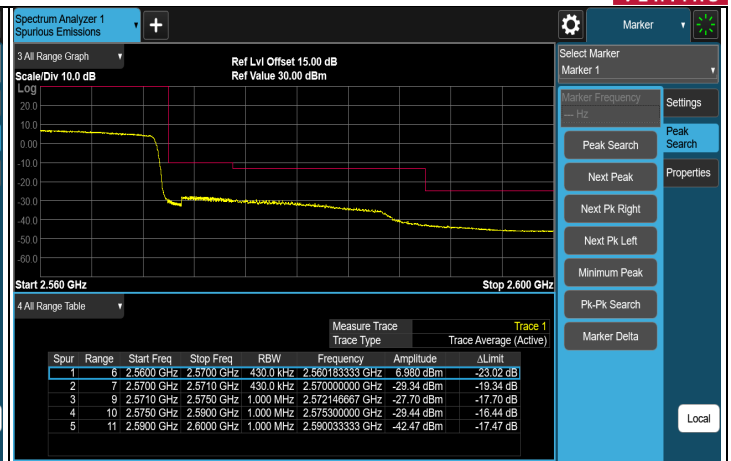

LTE Band 7, Channel Bandwidth: 15 MHz

Note: The signal at 9 kHz is IF signal from spectrum analyzer.

FULL (2507.5 MHz)

FULL (2562.5 MHz)

1RB (2507.5 MHz)

1RB (2562.5 MHz)

LTE Band 7, Channel Bandwidth: 20 MHz

CH 2085 (2510 MHz)

CH 2110 (2535 MHz)

CH 2135 (2560 MHz)

Note: The signal at 9 kHz is IF signal from spectrum analyzer.

FULL (2510 MHz)

FULL (2560 MHz)

1RB (2510 MHz)

1RB (2560 MHz)

7.5.10 LTE Band 12

LTE Band 12, Channel Bandwidth: 1.4 MHz

CH 23017 (699.7 MHz)

CH 23095 (707.5 MHz)

CH 23173 (715.3 MHz)

Note: The signal at 9 kHz is IF signal from spectrum analyzer.

1RB (699.7 MHz)

1RB (715.3 MHz)

FULL (699.7 MHz)

FULL (715.3 MHz)

LTE Band 12, Channel Bandwidth: 3 MHz

Note: The signal at 9 kHz is IF signal from spectrum analyzer.

1RB (700.5 MHz)

1RB (714.5 MHz)

FULL (700.5 MHz)

FULL (714.5 MHz)