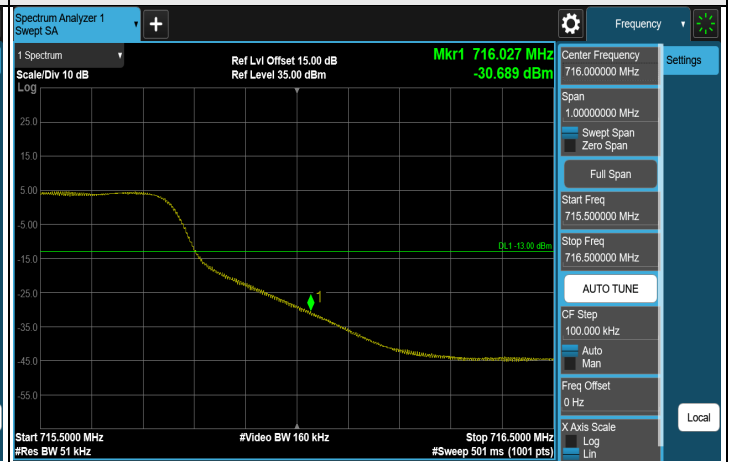

FULL (699.7 MHz)

FULL (715.3 MHz)

LTE Band 12, Channel Bandwidth: 3 MHz

Note: The signal at 9 kHz is IF signal from spectrum analyzer.

1RB (700.5 MHz)

1RB (714.5 MHz)

FULL (700.5 MHz)

FULL (714.5 MHz)

LTE Band 12, Channel Bandwidth: 5 MHz

Note: The signal at 9 kHz is IF signal from spectrum analyzer.

1RB (701.5 MHz)

1RB (713.5 MHz)

FULL (701.5 MHz)

FULL (713.5 MHz)

LTE Band 12, Channel Bandwidth: 10 MHz

CH 23060 (704 MHz)

CH 23095 (707.5 MHz)

CH 23130 (711 MHz)

Note: The signal at 9 kHz is IF signal from spectrum analyzer.

1RB (704 MHz)

1RB (711 MHz)

FULL (704 MHz)

FULL (711 MHz)

7.5.11 LTE Band 13

LTE Band 13, Channel Bandwidth: 5 MHz

CH 23205 (779.5 MHz)

Note: The signal at 9 kHz is IF signal from spectrum analyzer.