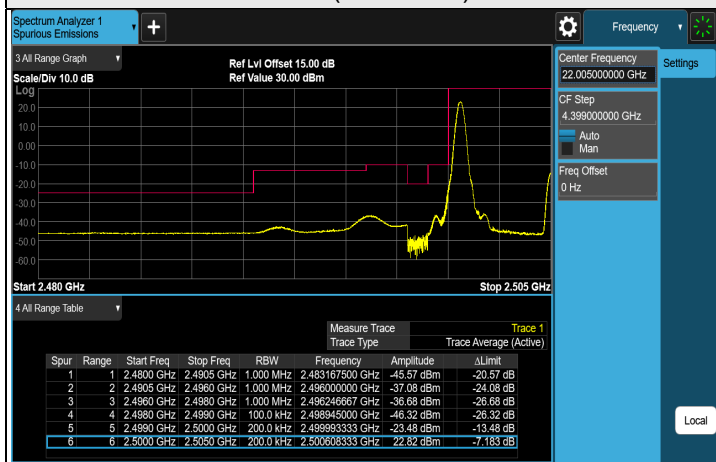

7.5.9 LTE Band 7

LTE Band 7, Channel Bandwidth: 5 MHz

Note: The signal at 9 kHz is IF signal from spectrum analyzer.

FULL (2502.5 MHz)

FULL (2567.5 MHz)

1RB (2502.5 MHz)

1RB (2567.5 MHz)

LTE Band 7, Channel Bandwidth: 10 MHz

CH 2080 (2505 MHz)

CH 2110 (2535 MHz)

CH 2140 (2565 MHz)

Note: The signal at 9 kHz is IF signal from spectrum analyzer.

FULL (2505 MHz)

FULL (2565 MHz)

1RB (2505 MHz)

1RB (2565 MHz)

LTE Band 7, Channel Bandwidth: 15 MHz

Note: The signal at 9 kHz is IF signal from spectrum analyzer.

FULL (2507.5 MHz)

FULL (2562.5 MHz)

1RB (2507.5 MHz)

1RB (2562.5 MHz)

LTE Band 7, Channel Bandwidth: 20 MHz

CH 2085 (2510 MHz)

CH 2110 (2535 MHz)

CH 2135 (2560 MHz)

Note: The signal at 9 kHz is IF signal from spectrum analyzer.

FULL (2510 MHz)

FULL (2560 MHz)

1RB (2510 MHz)

1RB (2560 MHz)