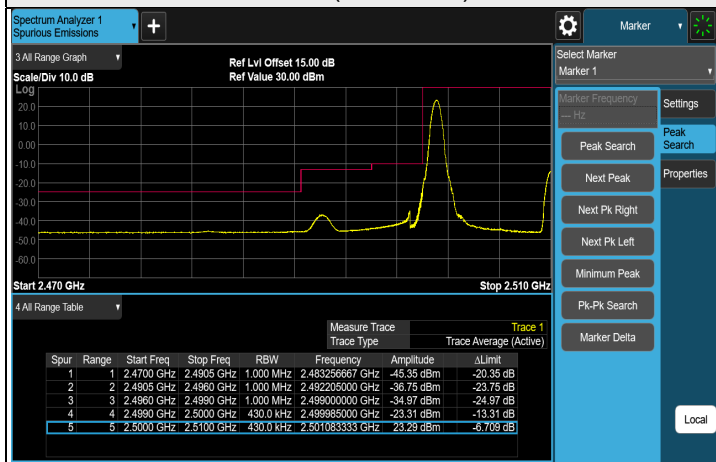

LTE Band 7, Channel Bandwidth: 15 MHz

Note: The signal at 9 kHz is IF signal from spectrum analyzer.

FULL (2507.5 MHz)

FULL (2562.5 MHz)

1RB (2507.5 MHz)

1RB (2562.5 MHz)

LTE Band 7, Channel Bandwidth: 20 MHz

CH 2085 (2510 MHz)

CH 2110 (2535 MHz)

CH 2135 (2560 MHz)

Note: The signal at 9 kHz is IF signal from spectrum analyzer.

FULL (2510 MHz)

FULL (2560 MHz)

1RB (2510 MHz)

1RB (2560 MHz)

7.5.10 LTE Band 12

LTE Band 12, Channel Bandwidth: 1.4 MHz

CH 23017 (699.7 MHz)

CH 23095 (707.5 MHz)

CH 23173 (715.3 MHz)

Note: The signal at 9 kHz is IF signal from spectrum analyzer.

1RB (699.7 MHz)

1RB (715.3 MHz)

FULL (699.7 MHz)

FULL (715.3 MHz)

LTE Band 12, Channel Bandwidth: 3 MHz

Note: The signal at 9 kHz is IF signal from spectrum analyzer.

1RB (700.5 MHz)

1RB (714.5 MHz)

FULL (700.5 MHz)

FULL (714.5 MHz)