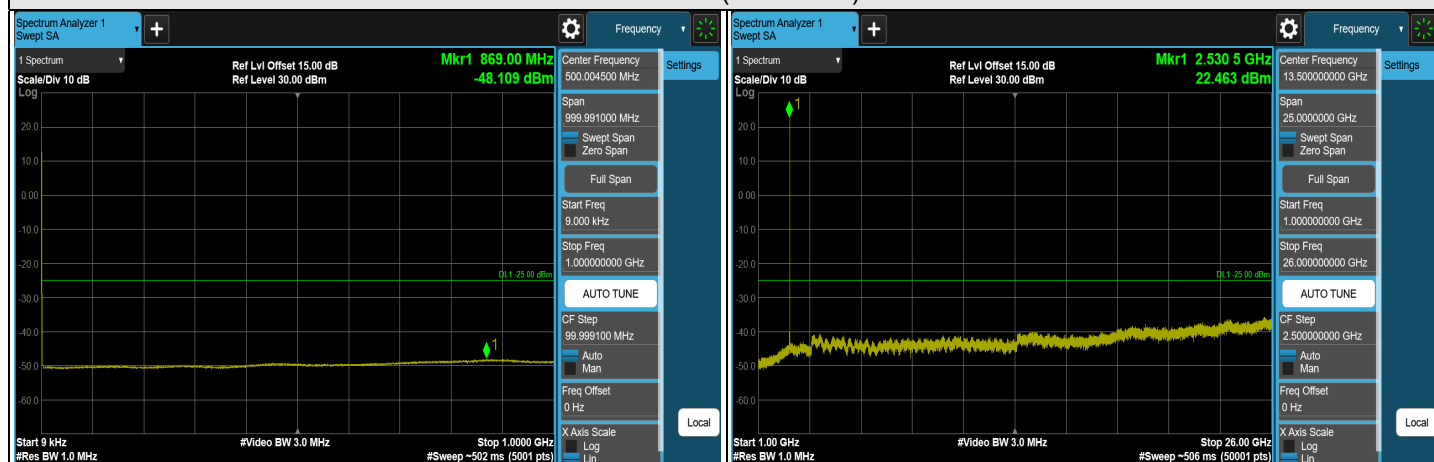

7.5.9 LTE Band 7

LTE Band 7, Channel Bandwidth: 5 MHz

Note: The signal at 9 kHz is IF signal from spectrum analyzer.

FULL (2502.5 MHz)

FULL (2567.5 MHz)

1RB (2502.5 MHz)

1RB (2567.5 MHz)

LTE Band 7, Channel Bandwidth: 10 MHz

CH 2080 (2505 MHz)

CH 2110 (2535 MHz)

CH 2140 (2565 MHz)

Note: The signal at 9 kHz is IF signal from spectrum analyzer.

FULL (2505 MHz)

FULL (2565 MHz)

1RB (2505 MHz)

1RB (2565 MHz)

LTE Band 7, Channel Bandwidth: 15 MHz

Note: The signal at 9 kHz is IF signal from spectrum analyzer.

FULL (2507.5 MHz)

FULL (2562.5 MHz)

1RB (2507.5 MHz)

1RB (2562.5 MHz)

LTE Band 7, Channel Bandwidth: 20 MHz

CH 2085 (2510 MHz)

CH 2110 (2535 MHz)

CH 2135 (2560 MHz)

Note: The signal at 9 kHz is IF signal from spectrum analyzer.

FULL (2510 MHz)

FULL (2560 MHz)

1RB (2510 MHz)

1RB (2560 MHz)