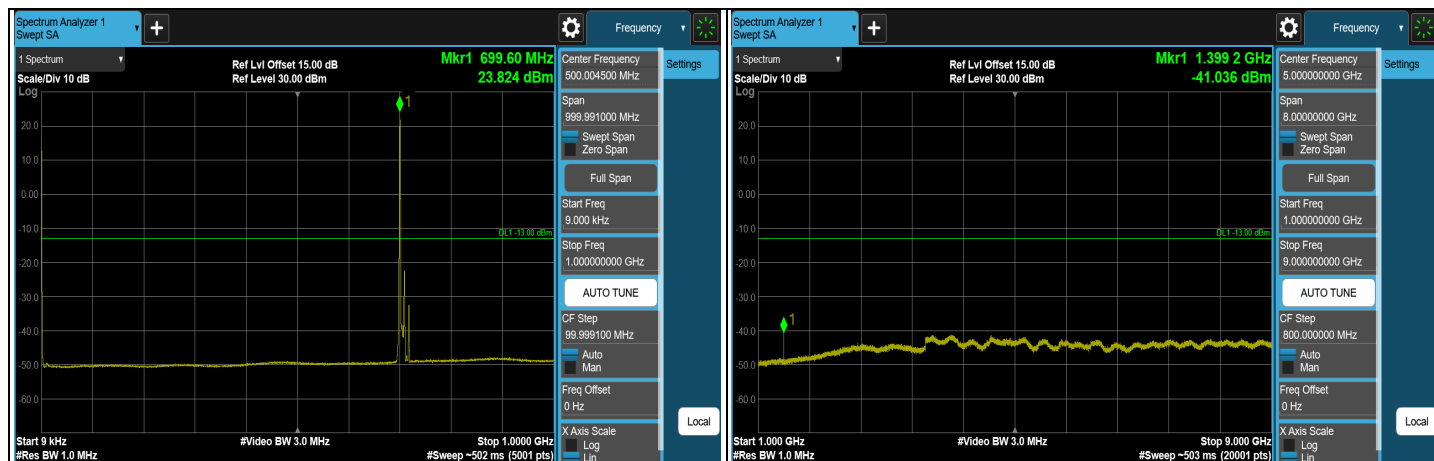

FULL (699.7 MHz)

FULL (715.3 MHz)

LTE Band 12, Channel Bandwidth: 3 MHz

Note: The signal at 9 kHz is IF signal from spectrum analyzer.

1RB (700.5 MHz)

1RB (714.5 MHz)

FULL (700.5 MHz)

FULL (714.5 MHz)

LTE Band 12, Channel Bandwidth: 5 MHz

Note: The signal at 9 kHz is IF signal from spectrum analyzer.

1RB (701.5 MHz)

1RB (713.5 MHz)

FULL (701.5 MHz)

FULL (713.5 MHz)

LTE Band 12, Channel Bandwidth: 10 MHz

CH 23060 (704 MHz)

CH 23095 (707.5 MHz)

CH 23130 (711 MHz)

Note: The signal at 9 kHz is IF signal from spectrum analyzer.

1RB (704 MHz)

1RB (711 MHz)

FULL (704 MHz)

FULL (711 MHz)

7.5.11 LTE Band 13

LTE Band 13, Channel Bandwidth: 5 MHz

CH 23205 (779.5 MHz)

Note: The signal at 9 kHz is IF signal from spectrum analyzer.