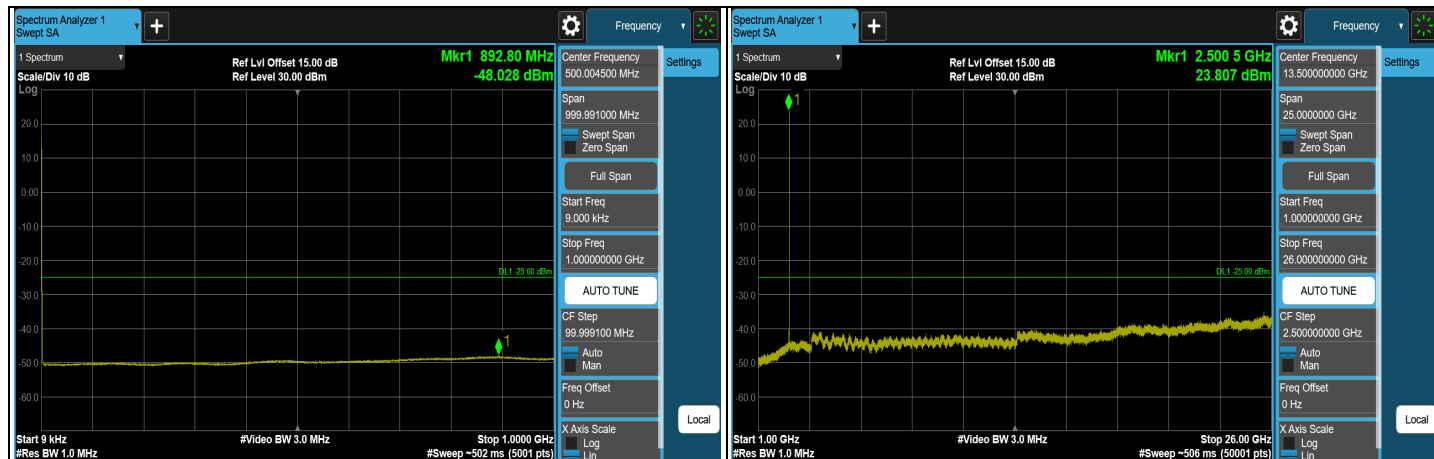

7.5.9 LTE Band 7

LTE Band 7, Channel Bandwidth: 5 MHz

Note: The signal at 9 kHz is IF signal from spectrum analyzer.

FULL (2502.5 MHz)

FULL (2567.5 MHz)

1RB (2502.5 MHz)

1RB (2567.5 MHz)

LTE Band 7, Channel Bandwidth: 10 MHz

CH 2080 (2505 MHz)

CH 2110 (2535 MHz)

CH 2140 (2565 MHz)

Note: The signal at 9 kHz is IF signal from spectrum analyzer.

FULL (2505 MHz)

FULL (2565 MHz)

1RB (2505 MHz)

1RB (2565 MHz)

LTE Band 7, Channel Bandwidth: 15 MHz

Note: The signal at 9 kHz is IF signal from spectrum analyzer.

FULL (2507.5 MHz)

FULL (2562.5 MHz)

1RB (2507.5 MHz)

1RB (2562.5 MHz)

LTE Band 7, Channel Bandwidth: 20 MHz

CH 2085 (2510 MHz)

CH 2110 (2535 MHz)

CH 2135 (2560 MHz)

Note: The signal at 9 kHz is IF signal from spectrum analyzer.

FULL (2510 MHz)

FULL (2560 MHz)

1RB (2510 MHz)

1RB (2560 MHz)