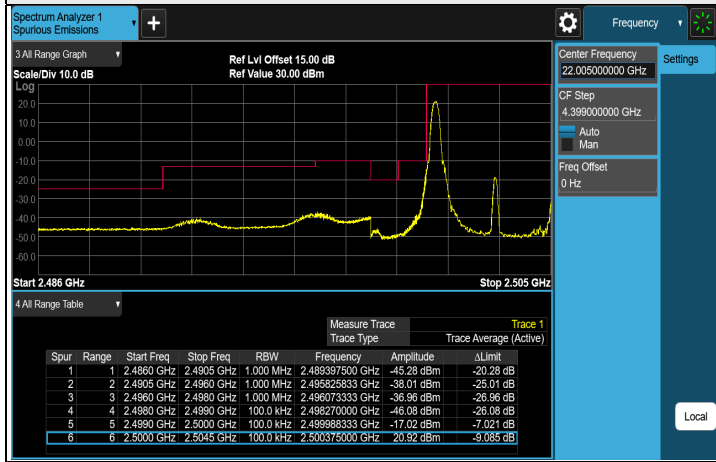

7.5.9 LTE Band 7

LTE Band 7, Channel Bandwidth: 5 MHz

Note: The signal at 9 kHz is IF signal from spectrum analyzer.

FULL (2502.5 MHz)

FULL (2567.5 MHz)

1RB (2502.5 MHz)

1RB (2567.5 MHz)

LTE Band 7, Channel Bandwidth: 10 MHz

CH 2080 (2505 MHz)

CH 2110 (2535 MHz)

CH 2140 (2565 MHz)

Note: The signal at 9 kHz is IF signal from spectrum analyzer.

FULL (2505 MHz)

FULL (2565 MHz)

1RB (2505 MHz)

1RB (2565 MHz)

LTE Band 7, Channel Bandwidth: 15 MHz

Note: The signal at 9 kHz is IF signal from spectrum analyzer.

FULL (2507.5 MHz)

FULL (2562.5 MHz)

1RB (2507.5 MHz)

1RB (2562.5 MHz)

LTE Band 7, Channel Bandwidth: 20 MHz

CH 2085 (2510 MHz)

CH 2110 (2535 MHz)

CH 2135 (2560 MHz)

Note: The signal at 9 kHz is IF signal from spectrum analyzer.

FULL (2510 MHz)

FULL (2560 MHz)

1RB (2510 MHz)

1RB (2560 MHz)