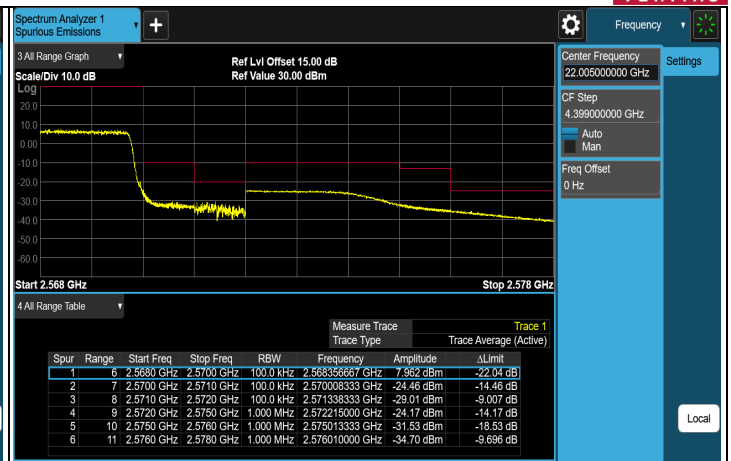

7.5.9 LTE Band 7

LTE Band 7, Channel Bandwidth: 5 MHz

Note: The signal at 9 kHz is IF signal from spectrum analyzer.

FULL (2502.5 MHz)

FULL (2567.5 MHz)

1RB (2502.5 MHz)

1RB (2567.5 MHz)

LTE Band 7, Channel Bandwidth: 10 MHz

CH 2080 (2505 MHz)

CH 2110 (2535 MHz)

CH 2140 (2565 MHz)

Note: The signal at 9 kHz is IF signal from spectrum analyzer.

FULL (2505 MHz)

FULL (2565 MHz)

1RB (2505 MHz)

1RB (2565 MHz)

LTE Band 7, Channel Bandwidth: 15 MHz

Note: The signal at 9 kHz is IF signal from spectrum analyzer.

FULL (2507.5 MHz)

FULL (2562.5 MHz)

1RB (2507.5 MHz)

1RB (2562.5 MHz)

LTE Band 7, Channel Bandwidth: 20 MHz

CH 2085 (2510 MHz)

CH 2110 (2535 MHz)

CH 2135 (2560 MHz)

Note: The signal at 9 kHz is IF signal from spectrum analyzer.

FULL (2510 MHz)

FULL (2560 MHz)

1RB (2510 MHz)

1RB (2560 MHz)