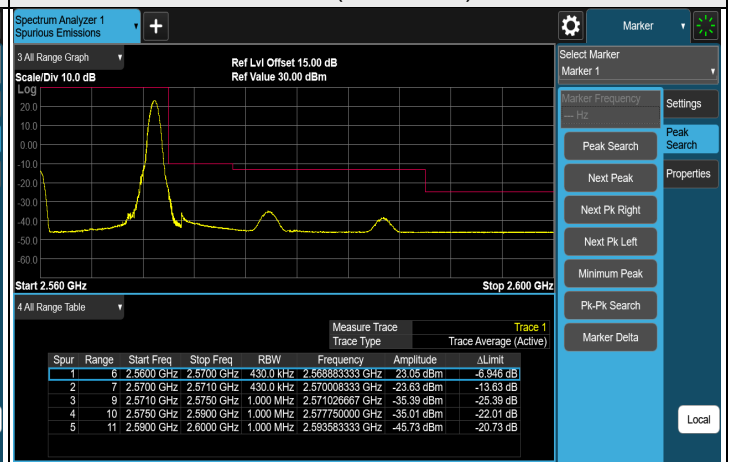

LTE Band 7, Channel Bandwidth: 15 MHz

Note: The signal at 9 kHz is IF signal from spectrum analyzer.

FULL (2507.5 MHz)

FULL (2562.5 MHz)

1RB (2507.5 MHz)

1RB (2562.5 MHz)

LTE Band 7, Channel Bandwidth: 20 MHz

CH 2085 (2510 MHz)

CH 2110 (2535 MHz)

CH 2135 (2560 MHz)

Note: The signal at 9 kHz is IF signal from spectrum analyzer.

FULL (2510 MHz)

FULL (2560 MHz)

1RB (2510 MHz)

1RB (2560 MHz)

7.5.10 LTE Band 12

LTE Band 12, Channel Bandwidth: 1.4 MHz

CH 23017 (699.7 MHz)

CH 23095 (707.5 MHz)

CH 23173 (715.3 MHz)

Note: The signal at 9 kHz is IF signal from spectrum analyzer.

1RB (699.7 MHz)

1RB (715.3 MHz)

FULL (699.7 MHz)

FULL (715.3 MHz)

LTE Band 12, Channel Bandwidth: 3 MHz

Note: The signal at 9 kHz is IF signal from spectrum analyzer.

1RB (700.5 MHz)

1RB (714.5 MHz)

FULL (700.5 MHz)

FULL (714.5 MHz)