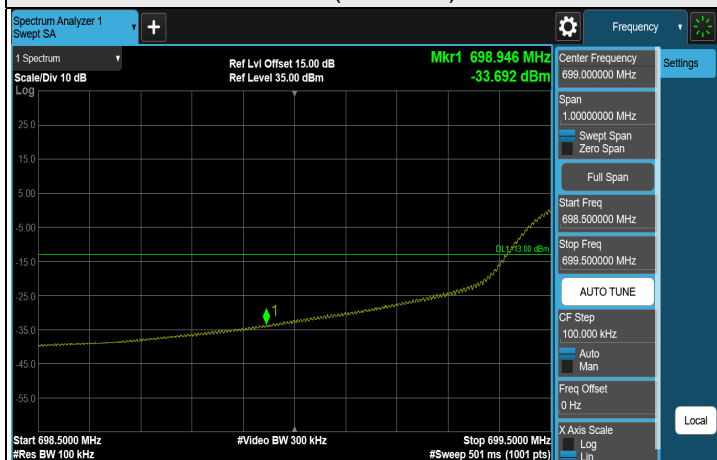

FULL (699.7 MHz)

FULL (715.3 MHz)

LTE Band 12, Channel Bandwidth: 3 MHz

Note: The signal at 9 kHz is IF signal from spectrum analyzer.

1RB (700.5 MHz)

1RB (714.5 MHz)

FULL (700.5 MHz)

FULL (714.5 MHz)

LTE Band 12, Channel Bandwidth: 5 MHz

Note: The signal at 9 kHz is IF signal from spectrum analyzer.

1RB (701.5 MHz)

1RB (713.5 MHz)

FULL (701.5 MHz)

FULL (713.5 MHz)

LTE Band 12, Channel Bandwidth: 10 MHz

CH 23060 (704 MHz)

CH 23095 (707.5 MHz)

CH 23130 (711 MHz)

Note: The signal at 9 kHz is IF signal from spectrum analyzer.

1RB (704 MHz)

1RB (711 MHz)

FULL (704 MHz)

FULL (711 MHz)

7.5.11 LTE Band 13

LTE Band 13, Channel Bandwidth: 5 MHz

CH 23205 (779.5 MHz)

Note: The signal at 9 kHz is IF signal from spectrum analyzer.