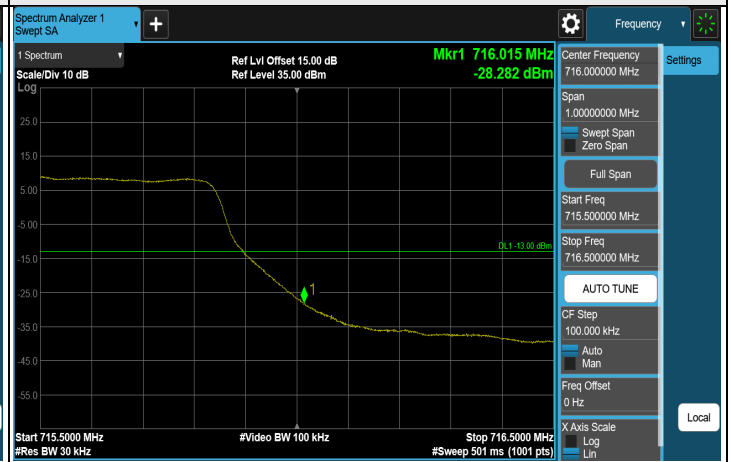

CH 2085 (2510 MHz)

CH 2110 (2535 MHz)

CH 2135 (2560 MHz)

Note: The signal at 9 kHz is IF signal from spectrum analyzer.

FULL (2510 MHz)

FULL (2560 MHz)

1RB (2510 MHz)

1RB (2560 MHz)

7.5.10 LTE Band 12

LTE Band 12, Channel Bandwidth: 1.4 MHz

CH 23017 (699.7 MHz)

CH 23095 (707.5 MHz)

CH 23173 (715.3 MHz)

Note: The signal at 9 kHz is IF signal from spectrum analyzer.

1RB (699.7 MHz)

1RB (715.3 MHz)

FULL (699.7 MHz)

FULL (715.3 MHz)

LTE Band 12, Channel Bandwidth: 3 MHz

Note: The signal at 9 kHz is IF signal from spectrum analyzer.

1RB (700.5 MHz)

1RB (714.5 MHz)

FULL (700.5 MHz)

FULL (714.5 MHz)

LTE Band 12, Channel Bandwidth: 5 MHz

Note: The signal at 9 kHz is IF signal from spectrum analyzer.

1RB (701.5 MHz)

1RB (713.5 MHz)

FULL (701.5 MHz)

FULL (713.5 MHz)

LTE Band 12, Channel Bandwidth: 10 MHz

CH 23060 (704 MHz)