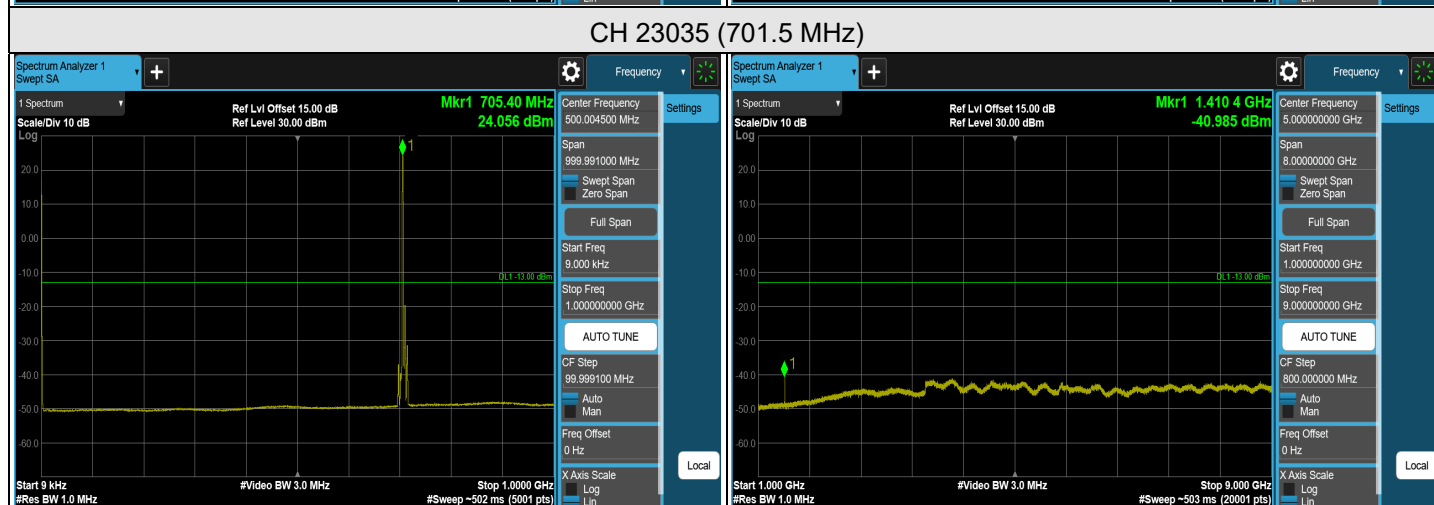

7.5.10 LTE Band 12

LTE Band 12, Channel Bandwidth: 1.4 MHz

CH 23017 (699.7 MHz)

CH 23095 (707.5 MHz)

CH 23173 (715.3 MHz)

Note: The signal at 9 kHz is IF signal from spectrum analyzer.

1RB (699.7 MHz)

1RB (715.3 MHz)

FULL (699.7 MHz)

FULL (715.3 MHz)

LTE Band 12, Channel Bandwidth: 3 MHz

Note: The signal at 9 kHz is IF signal from spectrum analyzer.

1RB (700.5 MHz)

1RB (714.5 MHz)

FULL (700.5 MHz)

FULL (714.5 MHz)

LTE Band 12, Channel Bandwidth: 5 MHz

Note: The signal at 9 kHz is IF signal from spectrum analyzer.

1RB (701.5 MHz)

1RB (713.5 MHz)

FULL (701.5 MHz)

FULL (713.5 MHz)

LTE Band 12, Channel Bandwidth: 10 MHz

CH 23060 (704 MHz)

CH 23095 (707.5 MHz)

CH 23130 (711 MHz)

Note: The signal at 9 kHz is IF signal from spectrum analyzer.

1RB (704 MHz)

1RB (711 MHz)

FULL (704 MHz)

FULL (711 MHz)

7.5.11 LTE Band 13