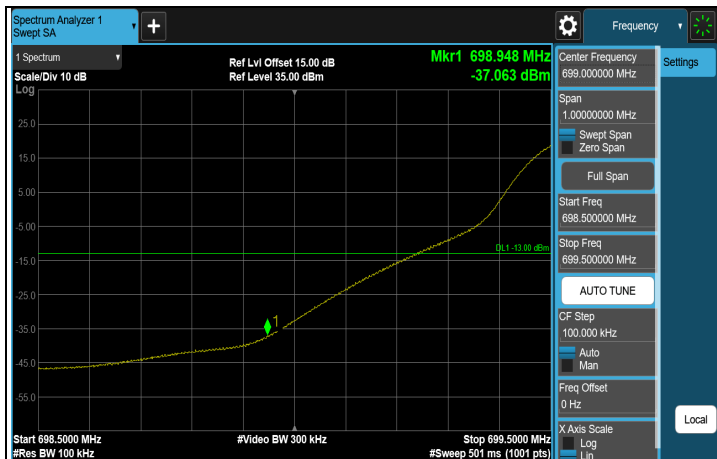

FULL (699.7 MHz)

FULL (715.3 MHz)

LTE Band 12, Channel Bandwidth: 3 MHz

Note: The signal at 9 kHz is IF signal from spectrum analyzer.

1RB (700.5 MHz)

1RB (714.5 MHz)

FULL (700.5 MHz)

FULL (714.5 MHz)

LTE Band 12, Channel Bandwidth: 5 MHz

Note: The signal at 9 kHz is IF signal from spectrum analyzer.

1RB (701.5 MHz)

1RB (713.5 MHz)

FULL (701.5 MHz)

FULL (713.5 MHz)

LTE Band 12, Channel Bandwidth: 10 MHz

CH 23060 (704 MHz)

CH 23095 (707.5 MHz)

CH 23130 (711 MHz)

Note: The signal at 9 kHz is IF signal from spectrum analyzer.

1RB (704 MHz)

1RB (711 MHz)

FULL (704 MHz)

FULL (711 MHz)

7.5.11 LTE Band 13

LTE Band 13, Channel Bandwidth: 5 MHz

CH 23205 (779.5 MHz)

Note: The signal at 9 kHz is IF signal from spectrum analyzer.