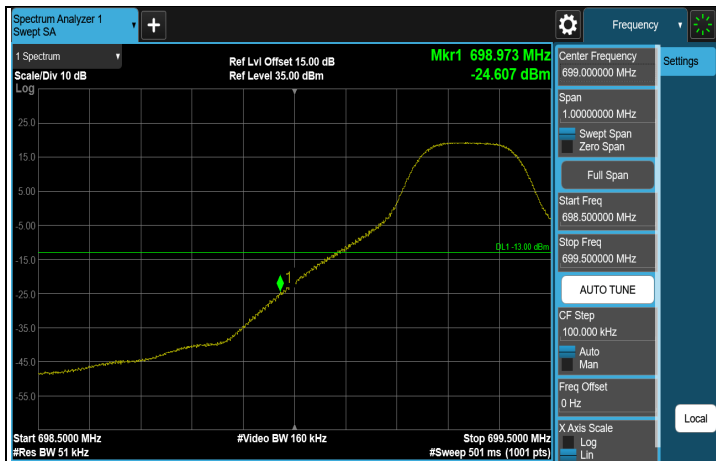

7.5.10 LTE Band 12

LTE Band 12, Channel Bandwidth: 1.4 MHz

CH 23017 (699.7 MHz)

CH 23095 (707.5 MHz)

CH 23173 (715.3 MHz)

Note: The signal at 9 kHz is IF signal from spectrum analyzer.

1RB (699.7 MHz)

1RB (715.3 MHz)

FULL (699.7 MHz)

FULL (715.3 MHz)

LTE Band 12, Channel Bandwidth: 3 MHz

Note: The signal at 9 kHz is IF signal from spectrum analyzer.

1RB (700.5 MHz)

1RB (714.5 MHz)

FULL (700.5 MHz)

FULL (714.5 MHz)

LTE Band 12, Channel Bandwidth: 5 MHz

Note: The signal at 9 kHz is IF signal from spectrum analyzer.

1RB (701.5 MHz)

1RB (713.5 MHz)

FULL (701.5 MHz)

FULL (713.5 MHz)

LTE Band 12, Channel Bandwidth: 10 MHz

CH 23060 (704 MHz)

CH 23095 (707.5 MHz)

CH 23130 (711 MHz)

Note: The signal at 9 kHz is IF signal from spectrum analyzer.

1RB (704 MHz)

1RB (711 MHz)

FULL (704 MHz)

FULL (711 MHz)

7.5.11 LTE Band 13