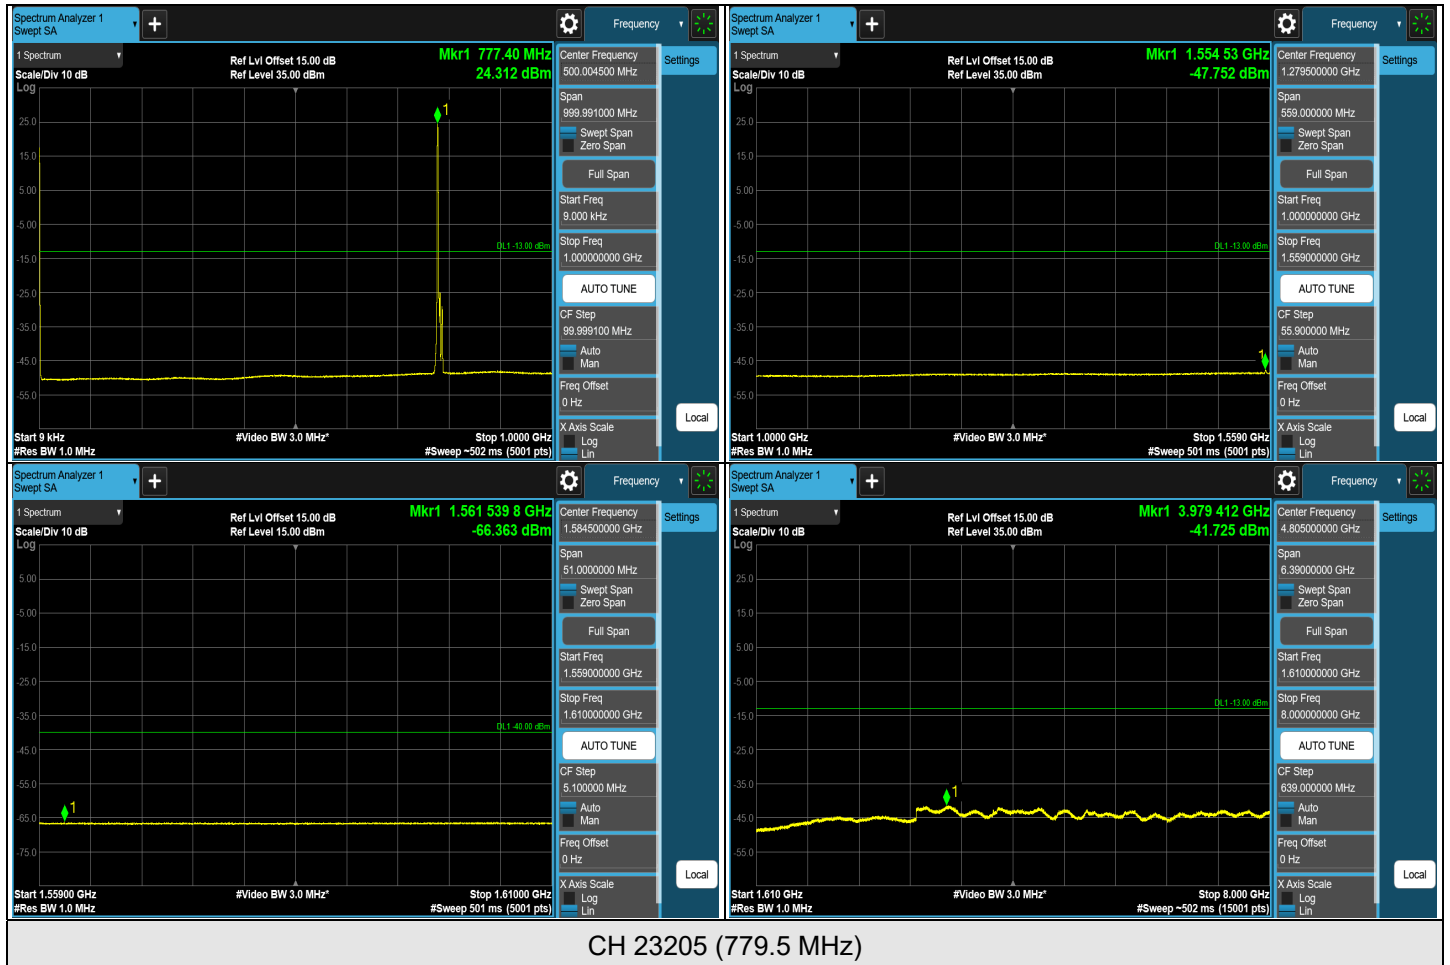

FULL (699.7 MHz)

FULL (715.3 MHz)

LTE Band 12, Channel Bandwidth: 3 MHz

Note: The signal at 9 kHz is IF signal from spectrum analyzer.

1RB (700.5 MHz)

1RB (714.5 MHz)

FULL (700.5 MHz)

FULL (714.5 MHz)

LTE Band 12, Channel Bandwidth: 5 MHz

Note: The signal at 9 kHz is IF signal from spectrum analyzer.

1RB (701.5 MHz)

1RB (713.5 MHz)

FULL (701.5 MHz)

FULL (713.5 MHz)

LTE Band 12, Channel Bandwidth: 10 MHz

CH 23060 (704 MHz)

CH 23095 (707.5 MHz)

CH 23130 (711 MHz)

Note: The signal at 9 kHz is IF signal from spectrum analyzer.

1RB (704 MHz)

1RB (711 MHz)

FULL (704 MHz)

FULL (711 MHz)

7.5.11 LTE Band 13

LTE Band 13, Channel Bandwidth: 5 MHz

CH 23205 (779.5 MHz)

Note: The signal at 9 kHz is IF signal from spectrum analyzer.