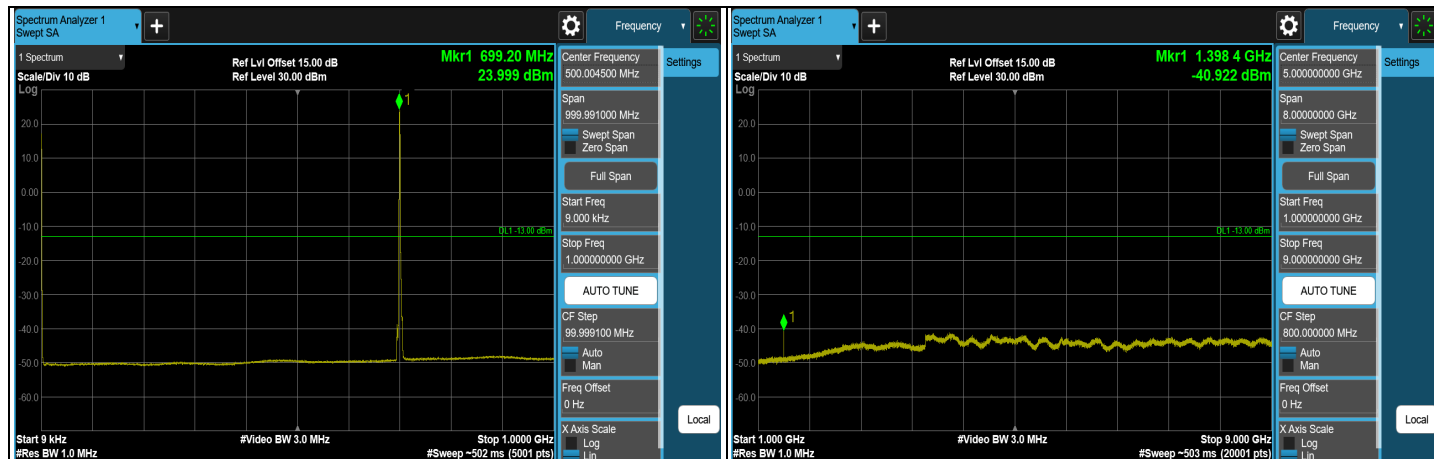

CH 2085 (2510 MHz)

CH 2110 (2535 MHz)

CH 2135 (2560 MHz)

Note: The signal at 9 kHz is IF signal from spectrum analyzer.

FULL (2510 MHz)

FULL (2560 MHz)

1RB (2510 MHz)

1RB (2560 MHz)

7.5.10 LTE Band 12

LTE Band 12, Channel Bandwidth: 1.4 MHz

CH 23017 (699.7 MHz)

CH 23095 (707.5 MHz)

CH 23173 (715.3 MHz)

Note: The signal at 9 kHz is IF signal from spectrum analyzer.

1RB (699.7 MHz)

1RB (715.3 MHz)

FULL (699.7 MHz)

FULL (715.3 MHz)

LTE Band 12, Channel Bandwidth: 3 MHz

Note: The signal at 9 kHz is IF signal from spectrum analyzer.

1RB (700.5 MHz)

1RB (714.5 MHz)

FULL (700.5 MHz)

FULL (714.5 MHz)

LTE Band 12, Channel Bandwidth: 5 MHz

Note: The signal at 9 kHz is IF signal from spectrum analyzer.

1RB (701.5 MHz)

1RB (713.5 MHz)

FULL (701.5 MHz)

FULL (713.5 MHz)

LTE Band 12, Channel Bandwidth: 10 MHz

CH 23060 (704 MHz)