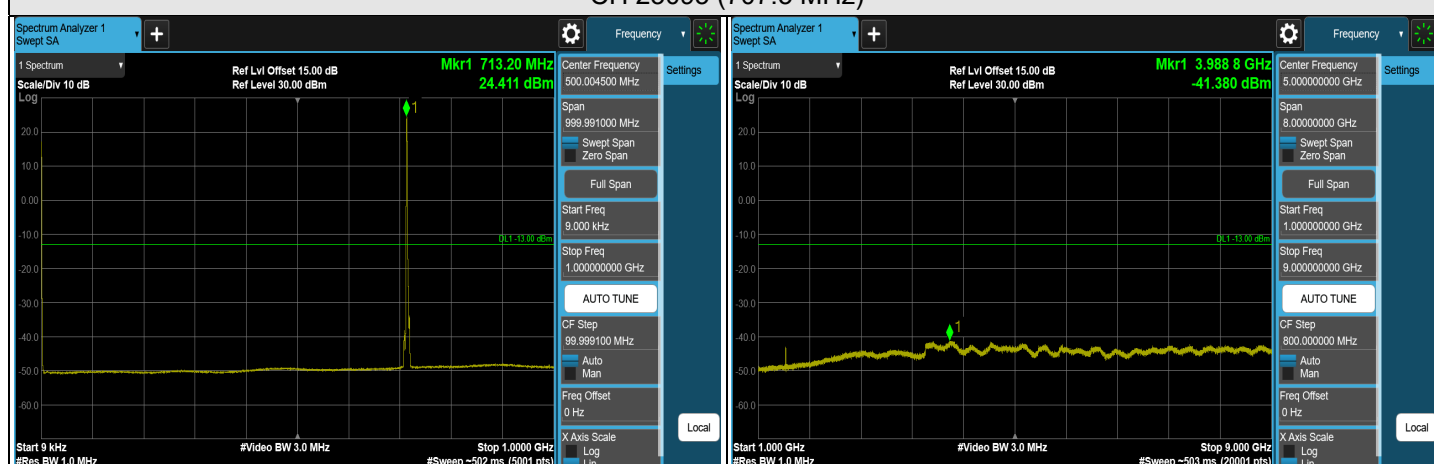

CH 2085 (2510 MHz)

CH 2110 (2535 MHz)

CH 2135 (2560 MHz)

Note: The signal at 9 kHz is IF signal from spectrum analyzer.

FULL (2510 MHz)

FULL (2560 MHz)

1RB (2510 MHz)

1RB (2560 MHz)

7.5.10 LTE Band 12

LTE Band 12, Channel Bandwidth: 1.4 MHz

CH 23017 (699.7 MHz)

CH 23095 (707.5 MHz)

CH 23173 (715.3 MHz)

Note: The signal at 9 kHz is IF signal from spectrum analyzer.

1RB (699.7 MHz)

1RB (715.3 MHz)

FULL (699.7 MHz)

FULL (715.3 MHz)

LTE Band 12, Channel Bandwidth: 3 MHz

Note: The signal at 9 kHz is IF signal from spectrum analyzer.

1RB (700.5 MHz)

1RB (714.5 MHz)

FULL (700.5 MHz)

FULL (714.5 MHz)

LTE Band 12, Channel Bandwidth: 5 MHz

Note: The signal at 9 kHz is IF signal from spectrum analyzer.

1RB (701.5 MHz)

1RB (713.5 MHz)

FULL (701.5 MHz)

FULL (713.5 MHz)

LTE Band 12, Channel Bandwidth: 10 MHz

CH 23060 (704 MHz)