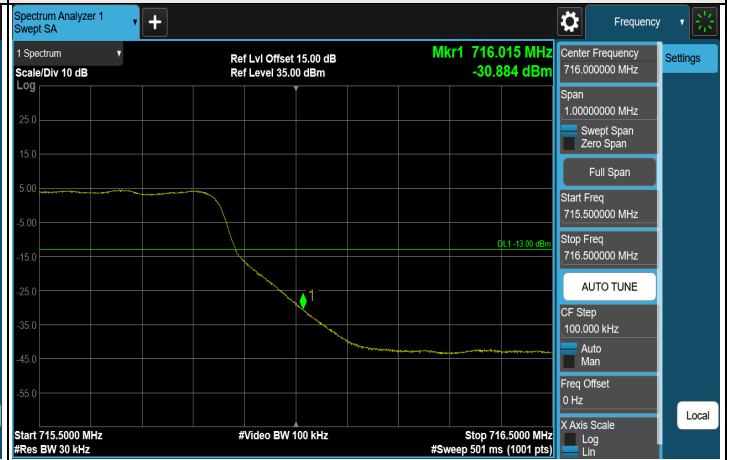

7.5.10 LTE Band 12

LTE Band 12, Channel Bandwidth: 1.4 MHz

CH 23017 (699.7 MHz)

CH 23095 (707.5 MHz)

CH 23173 (715.3 MHz)

Note: The signal at 9 kHz is IF signal from spectrum analyzer.

1RB (699.7 MHz)

1RB (715.3 MHz)

FULL (699.7 MHz)

FULL (715.3 MHz)

LTE Band 12, Channel Bandwidth: 3 MHz

Note: The signal at 9 kHz is IF signal from spectrum analyzer.

1RB (700.5 MHz)

1RB (714.5 MHz)

FULL (700.5 MHz)

FULL (714.5 MHz)

LTE Band 12, Channel Bandwidth: 5 MHz

Note: The signal at 9 kHz is IF signal from spectrum analyzer.

1RB (701.5 MHz)

1RB (713.5 MHz)

FULL (701.5 MHz)

FULL (713.5 MHz)

LTE Band 12, Channel Bandwidth: 10 MHz

CH 23060 (704 MHz)

CH 23095 (707.5 MHz)

CH 23130 (711 MHz)

Note: The signal at 9 kHz is IF signal from spectrum analyzer.

1RB (704 MHz)

1RB (711 MHz)

FULL (704 MHz)

FULL (711 MHz)

7.5.11 LTE Band 13