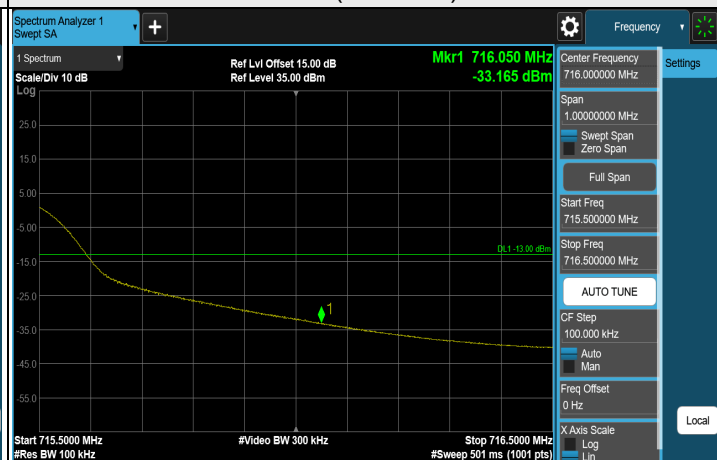

FULL (699.7 MHz)

FULL (715.3 MHz)

LTE Band 12, Channel Bandwidth: 3 MHz

Note: The signal at 9 kHz is IF signal from spectrum analyzer.

1RB (700.5 MHz)

1RB (714.5 MHz)

FULL (700.5 MHz)

FULL (714.5 MHz)

LTE Band 12, Channel Bandwidth: 5 MHz

Note: The signal at 9 kHz is IF signal from spectrum analyzer.

1RB (701.5 MHz)

1RB (713.5 MHz)

FULL (701.5 MHz)

FULL (713.5 MHz)

LTE Band 12, Channel Bandwidth: 10 MHz

CH 23060 (704 MHz)

CH 23095 (707.5 MHz)

CH 23130 (711 MHz)

Note: The signal at 9 kHz is IF signal from spectrum analyzer.

1RB (704 MHz)

1RB (711 MHz)

FULL (704 MHz)

FULL (711 MHz)

7.5.11 LTE Band 13

LTE Band 13, Channel Bandwidth: 5 MHz

CH 23205 (779.5 MHz)

Note: The signal at 9 kHz is IF signal from spectrum analyzer.