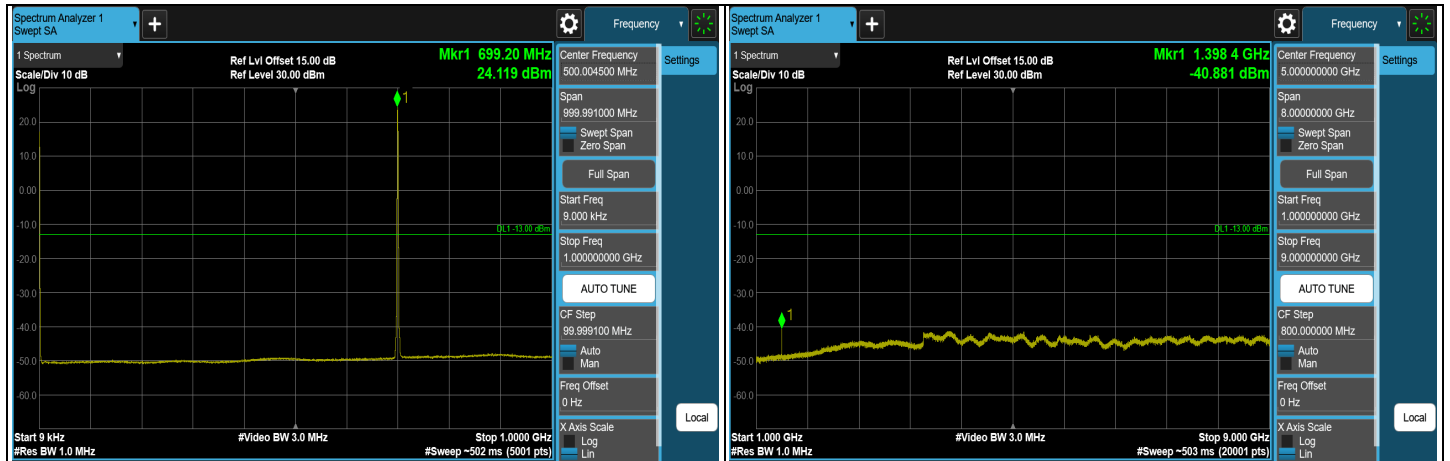

LTE Band 7, Channel Bandwidth: 15 MHz

Note: The signal at 9 kHz is IF signal from spectrum analyzer.

FULL (2507.5 MHz)

FULL (2562.5 MHz)

1RB (2507.5 MHz)

1RB (2562.5 MHz)

LTE Band 7, Channel Bandwidth: 20 MHz

CH 2085 (2510 MHz)

CH 2110 (2535 MHz)

CH 2135 (2560 MHz)

Note: The signal at 9 kHz is IF signal from spectrum analyzer.

FULL (2510 MHz)

FULL (2560 MHz)

1RB (2510 MHz)

1RB (2560 MHz)

7.5.10 LTE Band 12

LTE Band 12, Channel Bandwidth: 1.4 MHz

CH 23017 (699.7 MHz)

CH 23095 (707.5 MHz)

CH 23173 (715.3 MHz)

Note: The signal at 9 kHz is IF signal from spectrum analyzer.

1RB (699.7 MHz)

1RB (715.3 MHz)

FULL (699.7 MHz)

FULL (715.3 MHz)

LTE Band 12, Channel Bandwidth: 3 MHz

Note: The signal at 9 kHz is IF signal from spectrum analyzer.

1RB (700.5 MHz)

1RB (714.5 MHz)

FULL (700.5 MHz)

FULL (714.5 MHz)