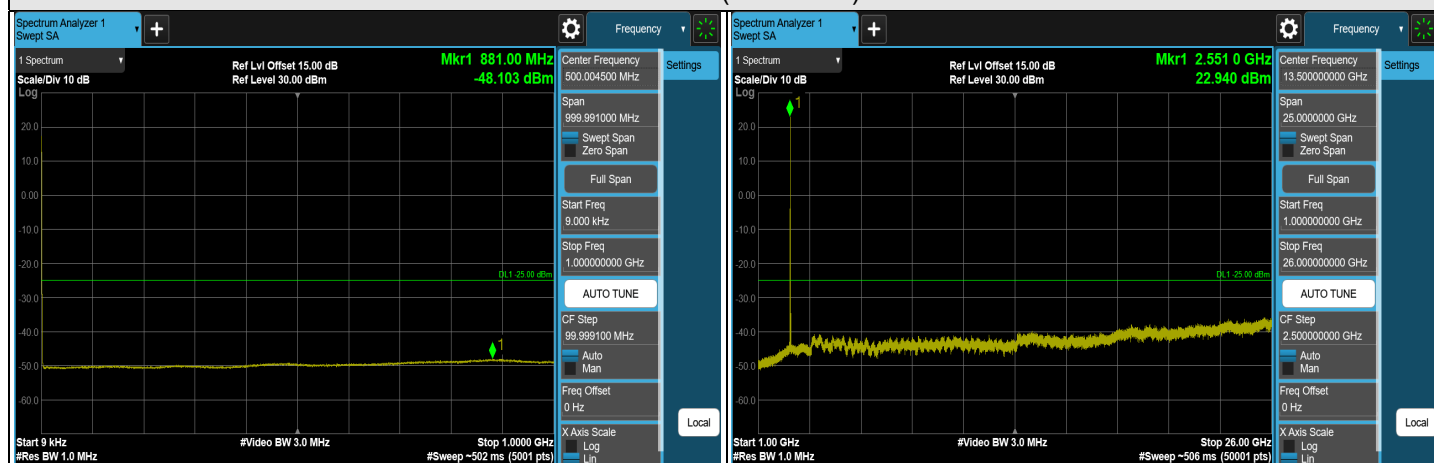

CH 2080 (2505 MHz)

CH 2110 (2535 MHz)

CH 2140 (2565 MHz)

Note: The signal at 9 kHz is IF signal from spectrum analyzer.

FULL (2505 MHz)

FULL (2565 MHz)

1RB (2505 MHz)

1RB (2565 MHz)

LTE Band 7, Channel Bandwidth: 15 MHz

Note: The signal at 9 kHz is IF signal from spectrum analyzer.

FULL (2507.5 MHz)

FULL (2562.5 MHz)

1RB (2507.5 MHz)

1RB (2562.5 MHz)

LTE Band 7, Channel Bandwidth: 20 MHz

CH 2085 (2510 MHz)

CH 2110 (2535 MHz)

CH 2135 (2560 MHz)

Note: The signal at 9 kHz is IF signal from spectrum analyzer.

FULL (2510 MHz)

FULL (2560 MHz)

1RB (2510 MHz)

1RB (2560 MHz)

7.5.10 LTE Band 12

LTE Band 12, Channel Bandwidth: 1.4 MHz

CH 23017 (699.7 MHz)

CH 23095 (707.5 MHz)

CH 23173 (715.3 MHz)

Note: The signal at 9 kHz is IF signal from spectrum analyzer.

1RB (699.7 MHz)

1RB (715.3 MHz)