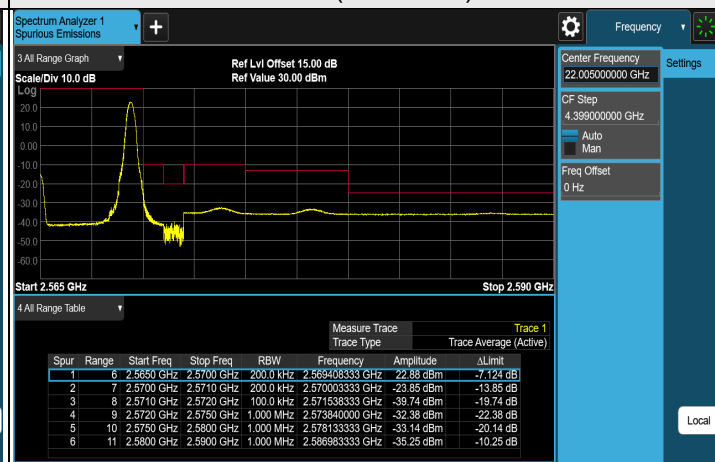

7.5.9 LTE Band 7

LTE Band 7, Channel Bandwidth: 5 MHz

Note: The signal at 9 kHz is IF signal from spectrum analyzer.

FULL (2502.5 MHz)

FULL (2567.5 MHz)

1RB (2502.5 MHz)

1RB (2567.5 MHz)

LTE Band 7, Channel Bandwidth: 10 MHz

CH 2080 (2505 MHz)

CH 2110 (2535 MHz)

CH 2140 (2565 MHz)

Note: The signal at 9 kHz is IF signal from spectrum analyzer.

FULL (2505 MHz)

FULL (2565 MHz)

1RB (2505 MHz)

1RB (2565 MHz)

LTE Band 7, Channel Bandwidth: 15 MHz

Note: The signal at 9 kHz is IF signal from spectrum analyzer.

FULL (2507.5 MHz)

FULL (2562.5 MHz)

1RB (2507.5 MHz)

1RB (2562.5 MHz)

LTE Band 7, Channel Bandwidth: 20 MHz

CH 2085 (2510 MHz)

CH 2110 (2535 MHz)

CH 2135 (2560 MHz)

Note: The signal at 9 kHz is IF signal from spectrum analyzer.

FULL (2510 MHz)

FULL (2560 MHz)

1RB (2510 MHz)

1RB (2560 MHz)