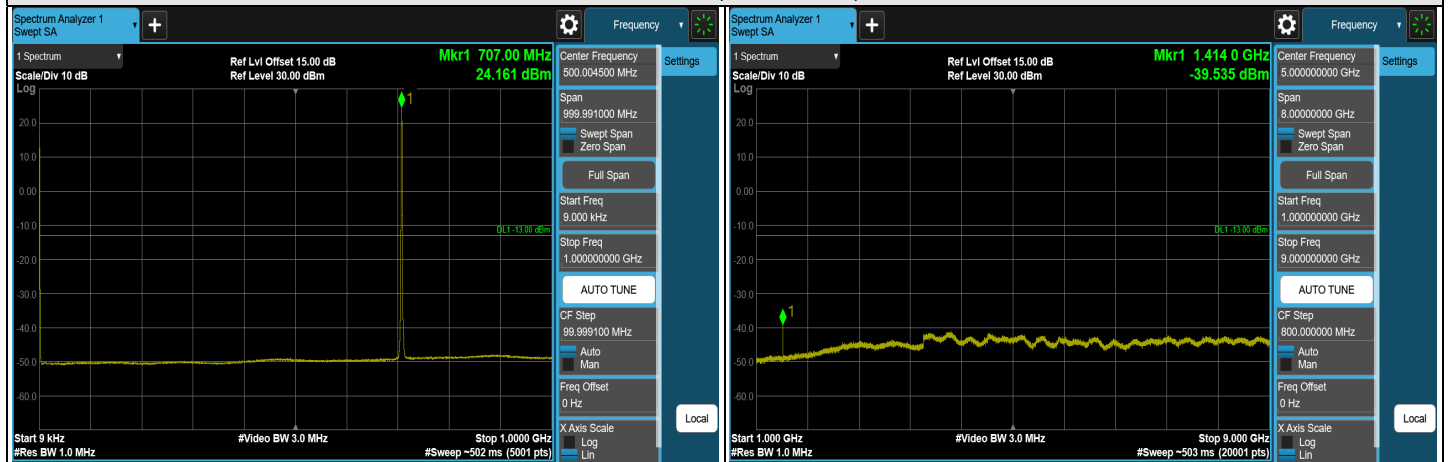

LTE Band 7, Channel Bandwidth: 15 MHz

Note: The signal at 9 kHz is IF signal from spectrum analyzer.

FULL (2507.5 MHz)

FULL (2562.5 MHz)

1RB (2507.5 MHz)

1RB (2562.5 MHz)

LTE Band 7, Channel Bandwidth: 20 MHz

CH 2085 (2510 MHz)

CH 2110 (2535 MHz)

CH 2135 (2560 MHz)

Note: The signal at 9 kHz is IF signal from spectrum analyzer.

FULL (2510 MHz)

FULL (2560 MHz)

1RB (2510 MHz)

1RB (2560 MHz)

7.5.10 LTE Band 12

LTE Band 12, Channel Bandwidth: 1.4 MHz

CH 23017 (699.7 MHz)

CH 23095 (707.5 MHz)

CH 23173 (715.3 MHz)

Note: The signal at 9 kHz is IF signal from spectrum analyzer.

1RB (699.7 MHz)

1RB (715.3 MHz)

FULL (699.7 MHz)

FULL (715.3 MHz)

LTE Band 12, Channel Bandwidth: 3 MHz

Note: The signal at 9 kHz is IF signal from spectrum analyzer.

1RB (700.5 MHz)

1RB (714.5 MHz)

FULL (700.5 MHz)

FULL (714.5 MHz)