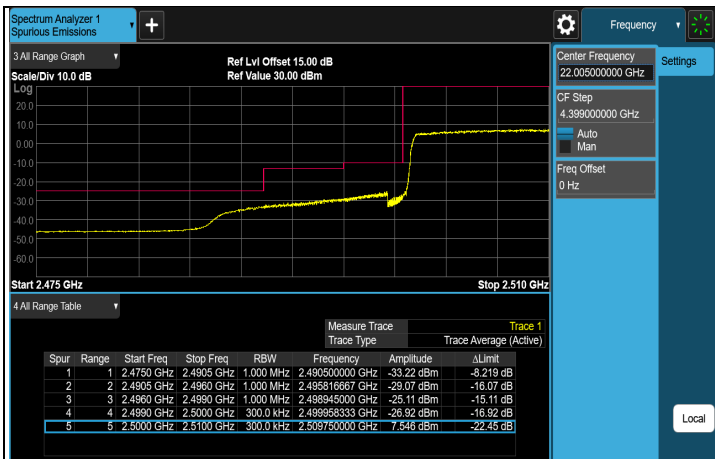

7.5.9 LTE Band 7

LTE Band 7, Channel Bandwidth: 5 MHz

Note: The signal at 9 kHz is IF signal from spectrum analyzer.

FULL (2502.5 MHz)

FULL (2567.5 MHz)

1RB (2502.5 MHz)

1RB (2567.5 MHz)

LTE Band 7, Channel Bandwidth: 10 MHz

CH 2080 (2505 MHz)

CH 2110 (2535 MHz)

CH 2140 (2565 MHz)

Note: The signal at 9 kHz is IF signal from spectrum analyzer.

FULL (2505 MHz)

FULL (2565 MHz)

1RB (2505 MHz)

1RB (2565 MHz)

LTE Band 7, Channel Bandwidth: 15 MHz

Note: The signal at 9 kHz is IF signal from spectrum analyzer.

FULL (2507.5 MHz)

FULL (2562.5 MHz)

1RB (2507.5 MHz)

1RB (2562.5 MHz)

LTE Band 7, Channel Bandwidth: 20 MHz

CH 2085 (2510 MHz)

CH 2110 (2535 MHz)

CH 2135 (2560 MHz)

Note: The signal at 9 kHz is IF signal from spectrum analyzer.

FULL (2510 MHz)

FULL (2560 MHz)

1RB (2510 MHz)

1RB (2560 MHz)