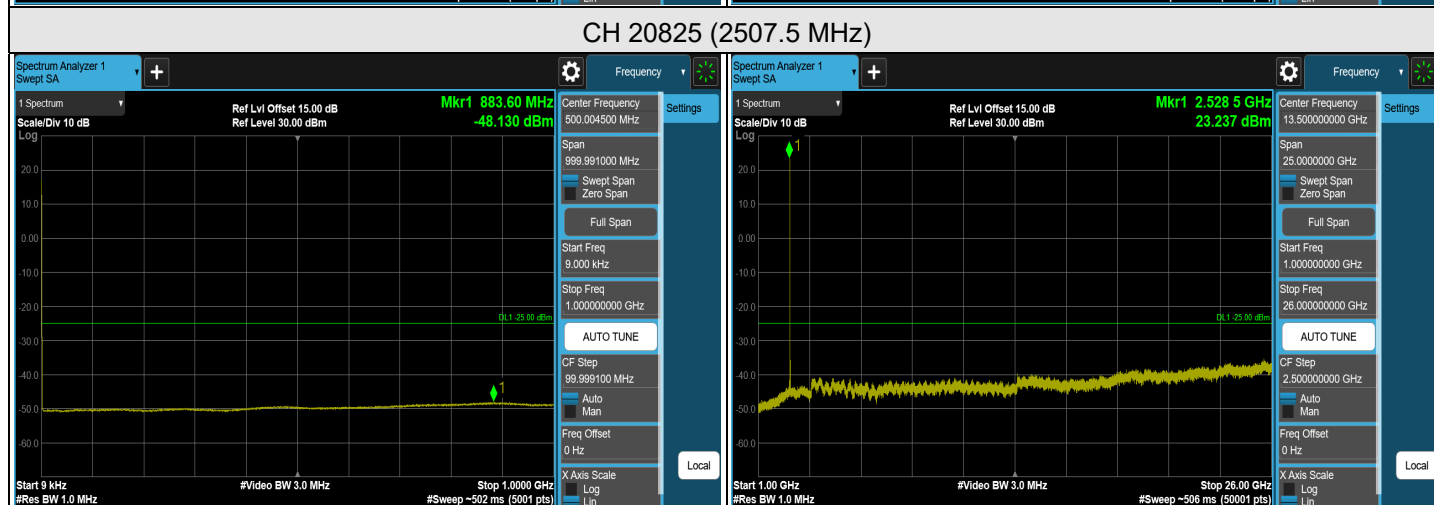

7.5.9 LTE Band 7

LTE Band 7, Channel Bandwidth: 5 MHz

Note: The signal at 9 kHz is IF signal from spectrum analyzer.

FULL (2502.5 MHz)

FULL (2567.5 MHz)

1RB (2502.5 MHz)

1RB (2567.5 MHz)

LTE Band 7, Channel Bandwidth: 10 MHz

CH 2080 (2505 MHz)

CH 2110 (2535 MHz)

CH 2140 (2565 MHz)

Note: The signal at 9 kHz is IF signal from spectrum analyzer.

FULL (2505 MHz)

FULL (2565 MHz)

1RB (2505 MHz)

1RB (2565 MHz)

LTE Band 7, Channel Bandwidth: 15 MHz

Note: The signal at 9 kHz is IF signal from spectrum analyzer.

FULL (2507.5 MHz)

FULL (2562.5 MHz)

1RB (2507.5 MHz)

1RB (2562.5 MHz)

LTE Band 7, Channel Bandwidth: 20 MHz

CH 2085 (2510 MHz)

CH 2110 (2535 MHz)

CH 2135 (2560 MHz)

Note: The signal at 9 kHz is IF signal from spectrum analyzer.

FULL (2510 MHz)

FULL (2560 MHz)

1RB (2510 MHz)

1RB (2560 MHz)