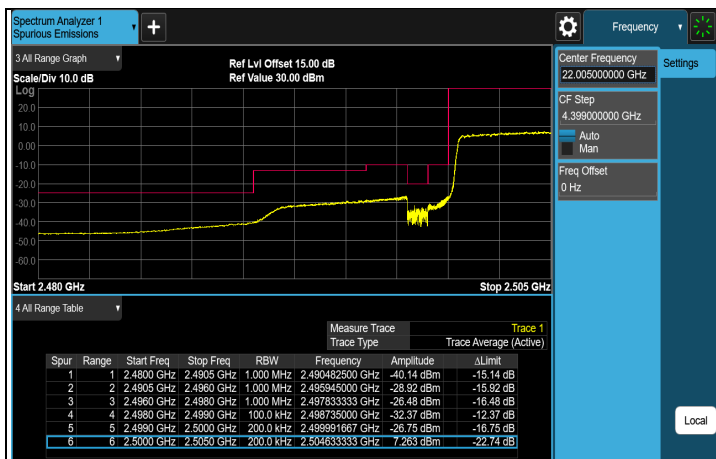

7.5.9 LTE Band 7

LTE Band 7, Channel Bandwidth: 5 MHz

Note: The signal at 9 kHz is IF signal from spectrum analyzer.

FULL (2502.5 MHz)

FULL (2567.5 MHz)

1RB (2502.5 MHz)

1RB (2567.5 MHz)

LTE Band 7, Channel Bandwidth: 10 MHz

CH 2080 (2505 MHz)

CH 2110 (2535 MHz)

CH 2140 (2565 MHz)

Note: The signal at 9 kHz is IF signal from spectrum analyzer.

FULL (2505 MHz)

FULL (2565 MHz)

1RB (2505 MHz)

1RB (2565 MHz)

LTE Band 7, Channel Bandwidth: 15 MHz

Note: The signal at 9 kHz is IF signal from spectrum analyzer.

FULL (2507.5 MHz)

FULL (2562.5 MHz)

1RB (2507.5 MHz)

1RB (2562.5 MHz)

LTE Band 7, Channel Bandwidth: 20 MHz

CH 2085 (2510 MHz)

CH 2110 (2535 MHz)

CH 2135 (2560 MHz)

Note: The signal at 9 kHz is IF signal from spectrum analyzer.

FULL (2510 MHz)

FULL (2560 MHz)

1RB (2510 MHz)

1RB (2560 MHz)