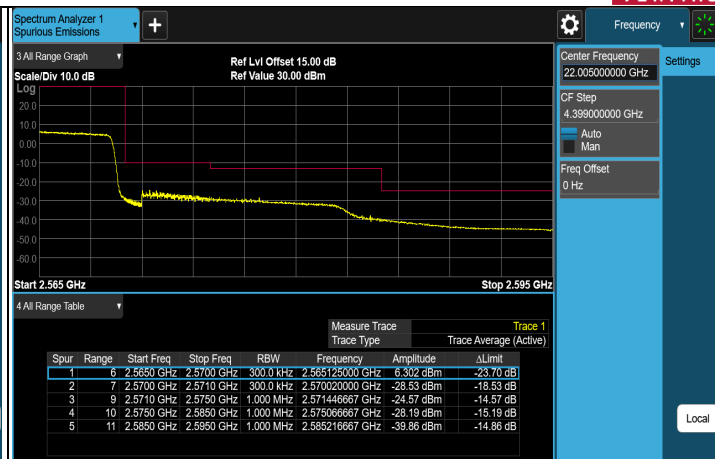

7.5.9 LTE Band 7

LTE Band 7, Channel Bandwidth: 5 MHz

Note: The signal at 9 kHz is IF signal from spectrum analyzer.

FULL (2502.5 MHz)

FULL (2567.5 MHz)

1RB (2502.5 MHz)

1RB (2567.5 MHz)

LTE Band 7, Channel Bandwidth: 10 MHz

CH 2080 (2505 MHz)

CH 2110 (2535 MHz)

CH 2140 (2565 MHz)

Note: The signal at 9 kHz is IF signal from spectrum analyzer.

FULL (2505 MHz)

FULL (2565 MHz)

1RB (2505 MHz)

1RB (2565 MHz)

LTE Band 7, Channel Bandwidth: 15 MHz

Note: The signal at 9 kHz is IF signal from spectrum analyzer.

FULL (2507.5 MHz)

FULL (2562.5 MHz)

1RB (2507.5 MHz)

1RB (2562.5 MHz)

LTE Band 7, Channel Bandwidth: 20 MHz

CH 2085 (2510 MHz)

CH 2110 (2535 MHz)

CH 2135 (2560 MHz)

Note: The signal at 9 kHz is IF signal from spectrum analyzer.

FULL (2510 MHz)

FULL (2560 MHz)

1RB (2510 MHz)

1RB (2560 MHz)