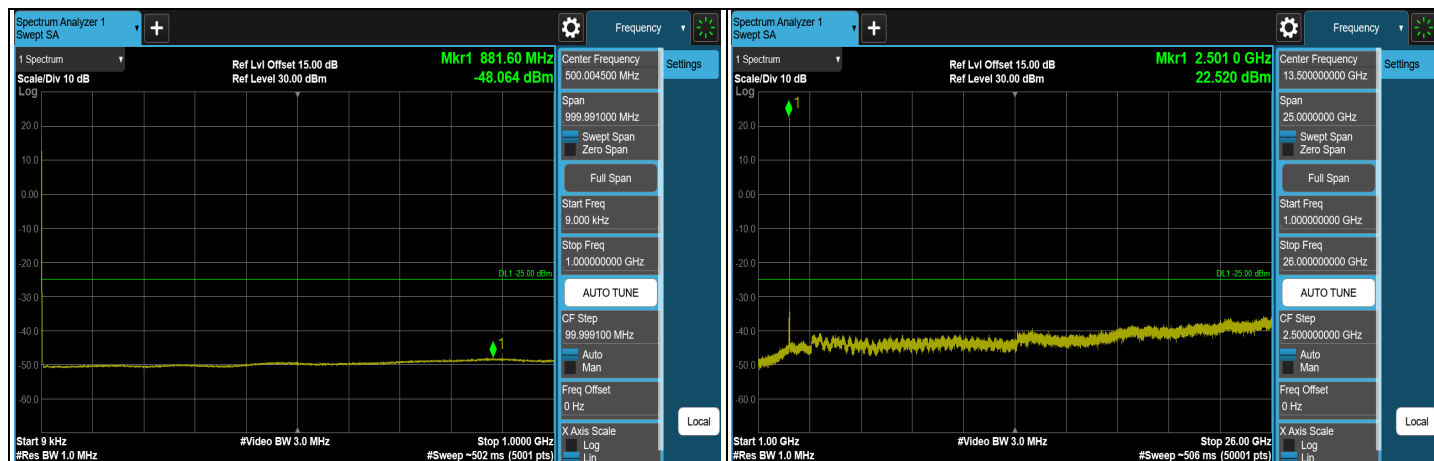

CH 2080 (2505 MHz)

CH 2110 (2535 MHz)

CH 2140 (2565 MHz)

Note: The signal at 9 kHz is IF signal from spectrum analyzer.

FULL (2505 MHz)

FULL (2565 MHz)

1RB (2505 MHz)

1RB (2565 MHz)

LTE Band 7, Channel Bandwidth: 15 MHz

Note: The signal at 9 kHz is IF signal from spectrum analyzer.

FULL (2507.5 MHz)

FULL (2562.5 MHz)

1RB (2507.5 MHz)

1RB (2562.5 MHz)

LTE Band 7, Channel Bandwidth: 20 MHz

CH 2085 (2510 MHz)

CH 2110 (2535 MHz)

CH 2135 (2560 MHz)

Note: The signal at 9 kHz is IF signal from spectrum analyzer.

FULL (2510 MHz)

FULL (2560 MHz)

1RB (2510 MHz)

1RB (2560 MHz)

7.5.10 LTE Band 12

LTE Band 12, Channel Bandwidth: 1.4 MHz

CH 23017 (699.7 MHz)

CH 23095 (707.5 MHz)

CH 23173 (715.3 MHz)

Note: The signal at 9 kHz is IF signal from spectrum analyzer.

1RB (699.7 MHz)

1RB (715.3 MHz)