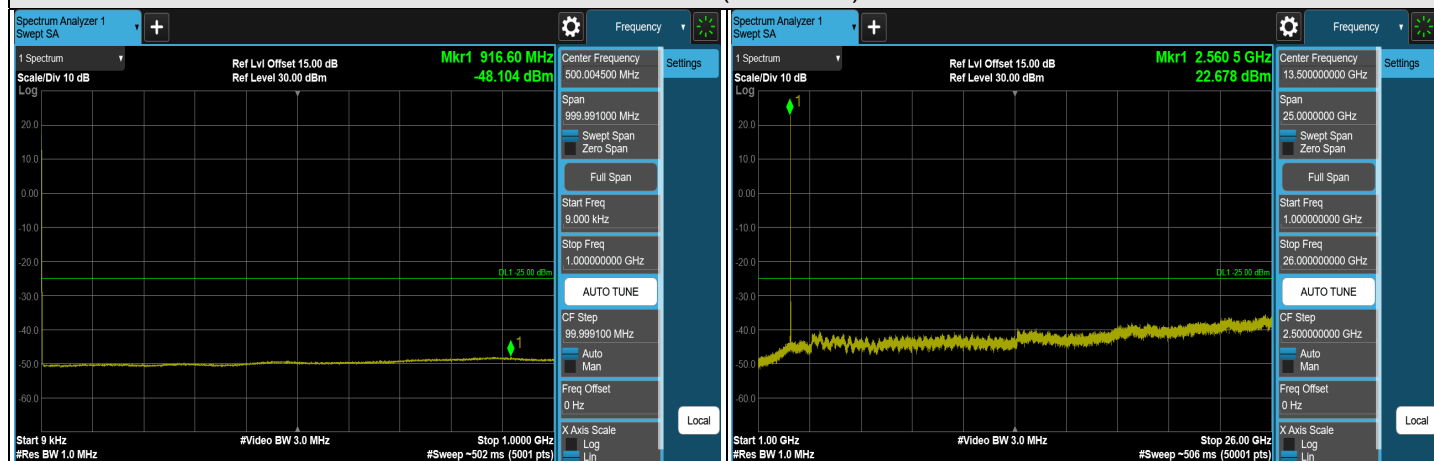

7.5.9 LTE Band 7

LTE Band 7, Channel Bandwidth: 5 MHz

Note: The signal at 9 kHz is IF signal from spectrum analyzer.

FULL (2502.5 MHz)

FULL (2567.5 MHz)

1RB (2502.5 MHz)

1RB (2567.5 MHz)

LTE Band 7, Channel Bandwidth: 10 MHz

CH 2080 (2505 MHz)

CH 2110 (2535 MHz)

CH 2140 (2565 MHz)

Note: The signal at 9 kHz is IF signal from spectrum analyzer.

FULL (2505 MHz)

FULL (2565 MHz)

1RB (2505 MHz)

1RB (2565 MHz)

LTE Band 7, Channel Bandwidth: 15 MHz

Note: The signal at 9 kHz is IF signal from spectrum analyzer.

FULL (2507.5 MHz)

FULL (2562.5 MHz)

1RB (2507.5 MHz)

1RB (2562.5 MHz)

LTE Band 7, Channel Bandwidth: 20 MHz

CH 2085 (2510 MHz)

CH 2110 (2535 MHz)

CH 2135 (2560 MHz)

Note: The signal at 9 kHz is IF signal from spectrum analyzer.

FULL (2510 MHz)

FULL (2560 MHz)

1RB (2510 MHz)

1RB (2560 MHz)