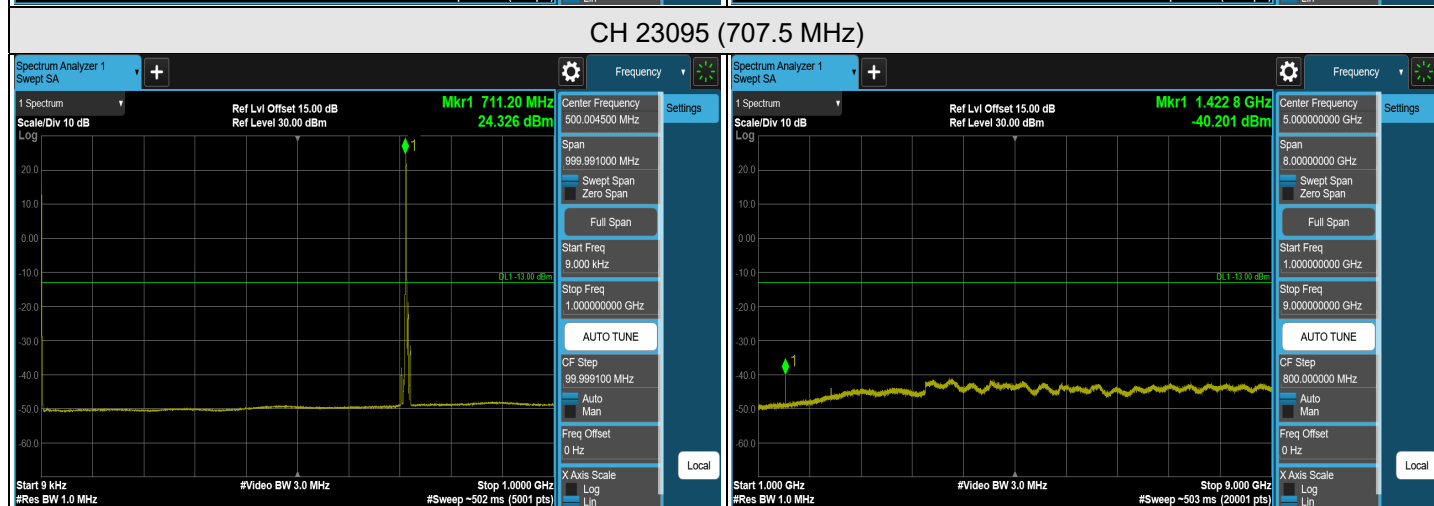

7.5.10 LTE Band 12

LTE Band 12, Channel Bandwidth: 1.4 MHz

CH 23017 (699.7 MHz)

CH 23095 (707.5 MHz)

CH 23173 (715.3 MHz)

Note: The signal at 9 kHz is IF signal from spectrum analyzer.

1RB (699.7 MHz)

1RB (715.3 MHz)

FULL (699.7 MHz)

FULL (715.3 MHz)

LTE Band 12, Channel Bandwidth: 3 MHz

Note: The signal at 9 kHz is IF signal from spectrum analyzer.

1RB (700.5 MHz)

1RB (714.5 MHz)

FULL (700.5 MHz)

FULL (714.5 MHz)

LTE Band 12, Channel Bandwidth: 5 MHz

Note: The signal at 9 kHz is IF signal from spectrum analyzer.

1RB (701.5 MHz)

1RB (713.5 MHz)

FULL (701.5 MHz)

FULL (713.5 MHz)

LTE Band 12, Channel Bandwidth: 10 MHz

CH 23060 (704 MHz)

CH 23095 (707.5 MHz)

CH 23130 (711 MHz)

Note: The signal at 9 kHz is IF signal from spectrum analyzer.

1RB (704 MHz)

1RB (711 MHz)

FULL (704 MHz)

FULL (711 MHz)

7.5.11 LTE Band 13