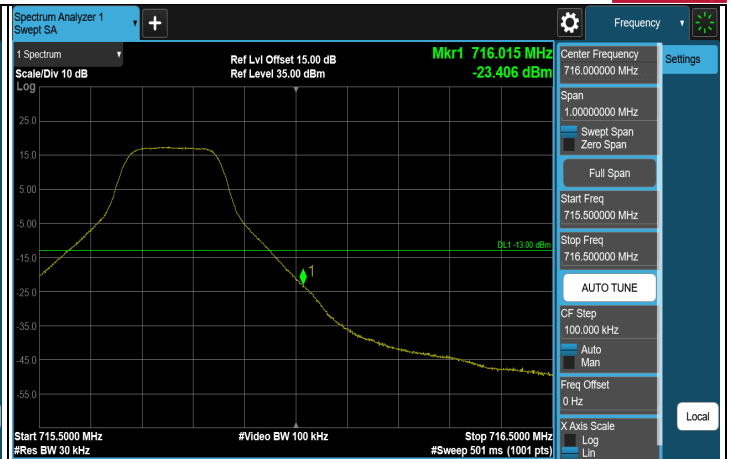

7.5.10 LTE Band 12

LTE Band 12, Channel Bandwidth: 1.4 MHz

CH 23017 (699.7 MHz)

CH 23095 (707.5 MHz)

CH 23173 (715.3 MHz)

Note: The signal at 9 kHz is IF signal from spectrum analyzer.

1RB (699.7 MHz)

1RB (715.3 MHz)

FULL (699.7 MHz)

FULL (715.3 MHz)

LTE Band 12, Channel Bandwidth: 3 MHz

Note: The signal at 9 kHz is IF signal from spectrum analyzer.

1RB (700.5 MHz)

1RB (714.5 MHz)

FULL (700.5 MHz)

FULL (714.5 MHz)

LTE Band 12, Channel Bandwidth: 5 MHz

Note: The signal at 9 kHz is IF signal from spectrum analyzer.

1RB (701.5 MHz)

1RB (713.5 MHz)

FULL (701.5 MHz)

FULL (713.5 MHz)

LTE Band 12, Channel Bandwidth: 10 MHz

CH 23060 (704 MHz)

CH 23095 (707.5 MHz)

CH 23130 (711 MHz)

Note: The signal at 9 kHz is IF signal from spectrum analyzer.

1RB (704 MHz)

1RB (711 MHz)

FULL (704 MHz)

FULL (711 MHz)

7.5.11 LTE Band 13