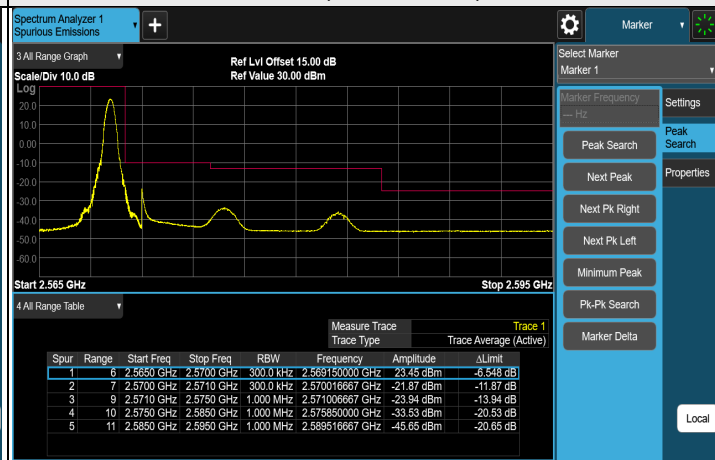

CH 2080 (2505 MHz)

CH 2110 (2535 MHz)

CH 2140 (2565 MHz)

Note: The signal at 9 kHz is IF signal from spectrum analyzer.

FULL (2505 MHz)

FULL (2565 MHz)

1RB (2505 MHz)

1RB (2565 MHz)

LTE Band 7, Channel Bandwidth: 15 MHz

Note: The signal at 9 kHz is IF signal from spectrum analyzer.

FULL (2507.5 MHz)

FULL (2562.5 MHz)

1RB (2507.5 MHz)

1RB (2562.5 MHz)

LTE Band 7, Channel Bandwidth: 20 MHz

CH 2085 (2510 MHz)

CH 2110 (2535 MHz)

CH 2135 (2560 MHz)

Note: The signal at 9 kHz is IF signal from spectrum analyzer.

FULL (2510 MHz)

FULL (2560 MHz)

1RB (2510 MHz)

1RB (2560 MHz)

7.5.10 LTE Band 12

LTE Band 12, Channel Bandwidth: 1.4 MHz

CH 23017 (699.7 MHz)

CH 23095 (707.5 MHz)

CH 23173 (715.3 MHz)

Note: The signal at 9 kHz is IF signal from spectrum analyzer.

1RB (699.7 MHz)

1RB (715.3 MHz)