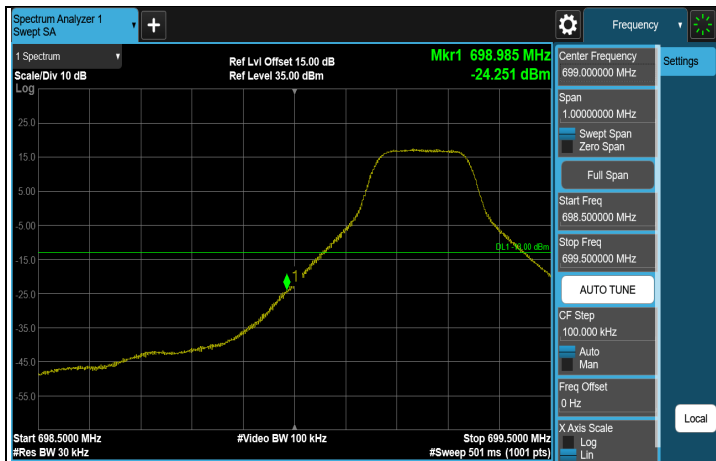

CH 2085 (2510 MHz)

CH 2110 (2535 MHz)

CH 2135 (2560 MHz)

Note: The signal at 9 kHz is IF signal from spectrum analyzer.

FULL (2510 MHz)

FULL (2560 MHz)

1RB (2510 MHz)

1RB (2560 MHz)

7.5.10 LTE Band 12

LTE Band 12, Channel Bandwidth: 1.4 MHz

CH 23017 (699.7 MHz)

CH 23095 (707.5 MHz)

CH 23173 (715.3 MHz)

Note: The signal at 9 kHz is IF signal from spectrum analyzer.

1RB (699.7 MHz)

1RB (715.3 MHz)

FULL (699.7 MHz)

FULL (715.3 MHz)

LTE Band 12, Channel Bandwidth: 3 MHz

Note: The signal at 9 kHz is IF signal from spectrum analyzer.

1RB (700.5 MHz)

1RB (714.5 MHz)

FULL (700.5 MHz)

FULL (714.5 MHz)

LTE Band 12, Channel Bandwidth: 5 MHz

Note: The signal at 9 kHz is IF signal from spectrum analyzer.

1RB (701.5 MHz)

1RB (713.5 MHz)

FULL (701.5 MHz)

FULL (713.5 MHz)

LTE Band 12, Channel Bandwidth: 10 MHz

CH 23060 (704 MHz)