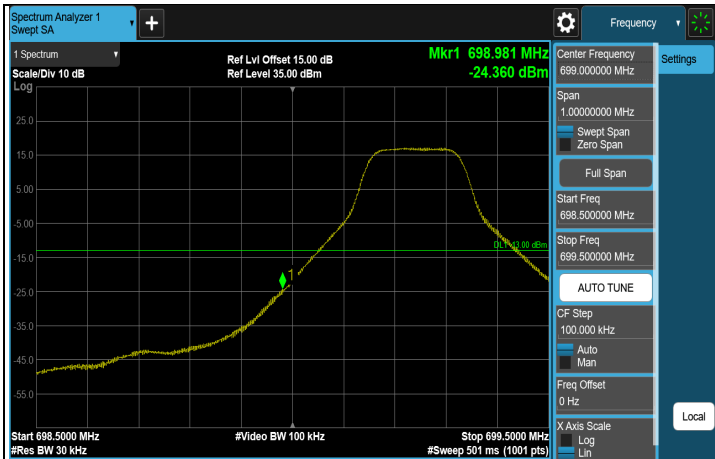

7.5.10 LTE Band 12

LTE Band 12, Channel Bandwidth: 1.4 MHz

CH 23017 (699.7 MHz)

CH 23095 (707.5 MHz)

CH 23173 (715.3 MHz)

Note: The signal at 9 kHz is IF signal from spectrum analyzer.

1RB (699.7 MHz)

1RB (715.3 MHz)

FULL (699.7 MHz)

FULL (715.3 MHz)

LTE Band 12, Channel Bandwidth: 3 MHz

Note: The signal at 9 kHz is IF signal from spectrum analyzer.

1RB (700.5 MHz)

1RB (714.5 MHz)

FULL (700.5 MHz)

FULL (714.5 MHz)

LTE Band 12, Channel Bandwidth: 5 MHz

Note: The signal at 9 kHz is IF signal from spectrum analyzer.

1RB (701.5 MHz)

1RB (713.5 MHz)

FULL (701.5 MHz)

FULL (713.5 MHz)

LTE Band 12, Channel Bandwidth: 10 MHz

CH 23060 (704 MHz)

CH 23095 (707.5 MHz)

CH 23130 (711 MHz)

Note: The signal at 9 kHz is IF signal from spectrum analyzer.

1RB (704 MHz)

1RB (711 MHz)

FULL (704 MHz)

FULL (711 MHz)

7.5.11 LTE Band 13