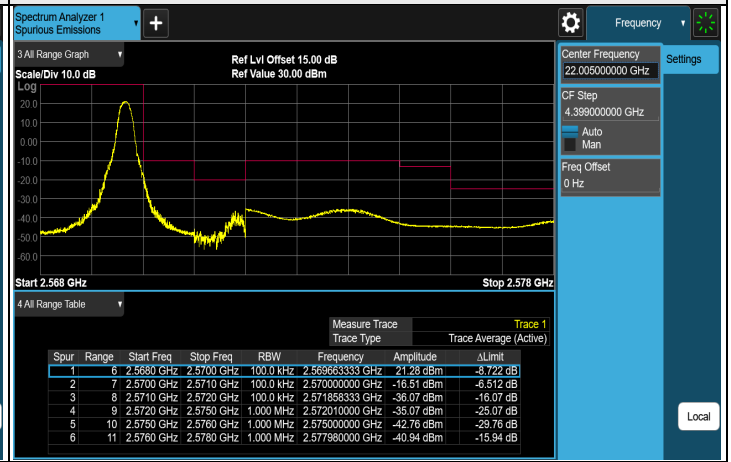

7.5.9 LTE Band 7

LTE Band 7, Channel Bandwidth: 5 MHz

Note: The signal at 9 kHz is IF signal from spectrum analyzer.

FULL (2502.5 MHz)

FULL (2567.5 MHz)

1RB (2502.5 MHz)

1RB (2567.5 MHz)

LTE Band 7, Channel Bandwidth: 10 MHz

CH 2080 (2505 MHz)

CH 2110 (2535 MHz)

CH 2140 (2565 MHz)

Note: The signal at 9 kHz is IF signal from spectrum analyzer.

FULL (2505 MHz)

FULL (2565 MHz)

1RB (2505 MHz)

1RB (2565 MHz)

LTE Band 7, Channel Bandwidth: 15 MHz

Note: The signal at 9 kHz is IF signal from spectrum analyzer.

FULL (2507.5 MHz)

FULL (2562.5 MHz)

1RB (2507.5 MHz)

1RB (2562.5 MHz)

LTE Band 7, Channel Bandwidth: 20 MHz

CH 2085 (2510 MHz)

CH 2110 (2535 MHz)

CH 2135 (2560 MHz)

Note: The signal at 9 kHz is IF signal from spectrum analyzer.

FULL (2510 MHz)

FULL (2560 MHz)

1RB (2510 MHz)

1RB (2560 MHz)