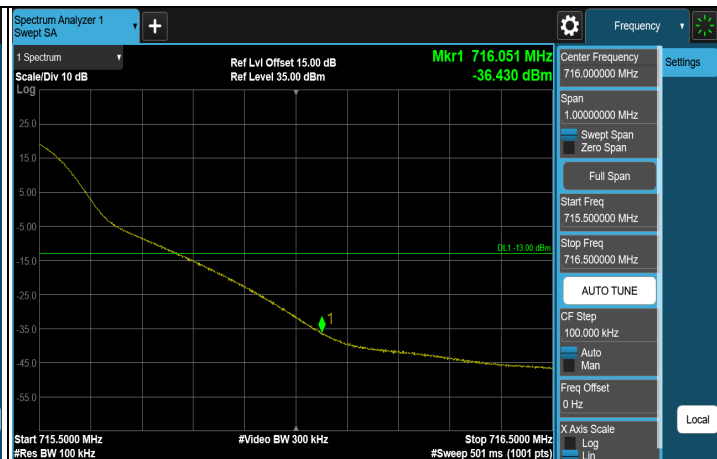

LTE Band 12, Channel Bandwidth: 5 MHz

Note: The signal at 9 kHz is IF signal from spectrum analyzer.

1RB (701.5 MHz)

1RB (713.5 MHz)

FULL (701.5 MHz)

FULL (713.5 MHz)

LTE Band 12, Channel Bandwidth: 10 MHz

CH 23060 (704 MHz)

CH 23095 (707.5 MHz)

CH 23130 (711 MHz)

Note: The signal at 9 kHz is IF signal from spectrum analyzer.

1RB (704 MHz)

1RB (711 MHz)

FULL (704 MHz)

FULL (711 MHz)

7.5.11 LTE Band 13

LTE Band 13, Channel Bandwidth: 5 MHz

CH 23205 (779.5 MHz)

Note: The signal at 9 kHz is IF signal from spectrum analyzer.