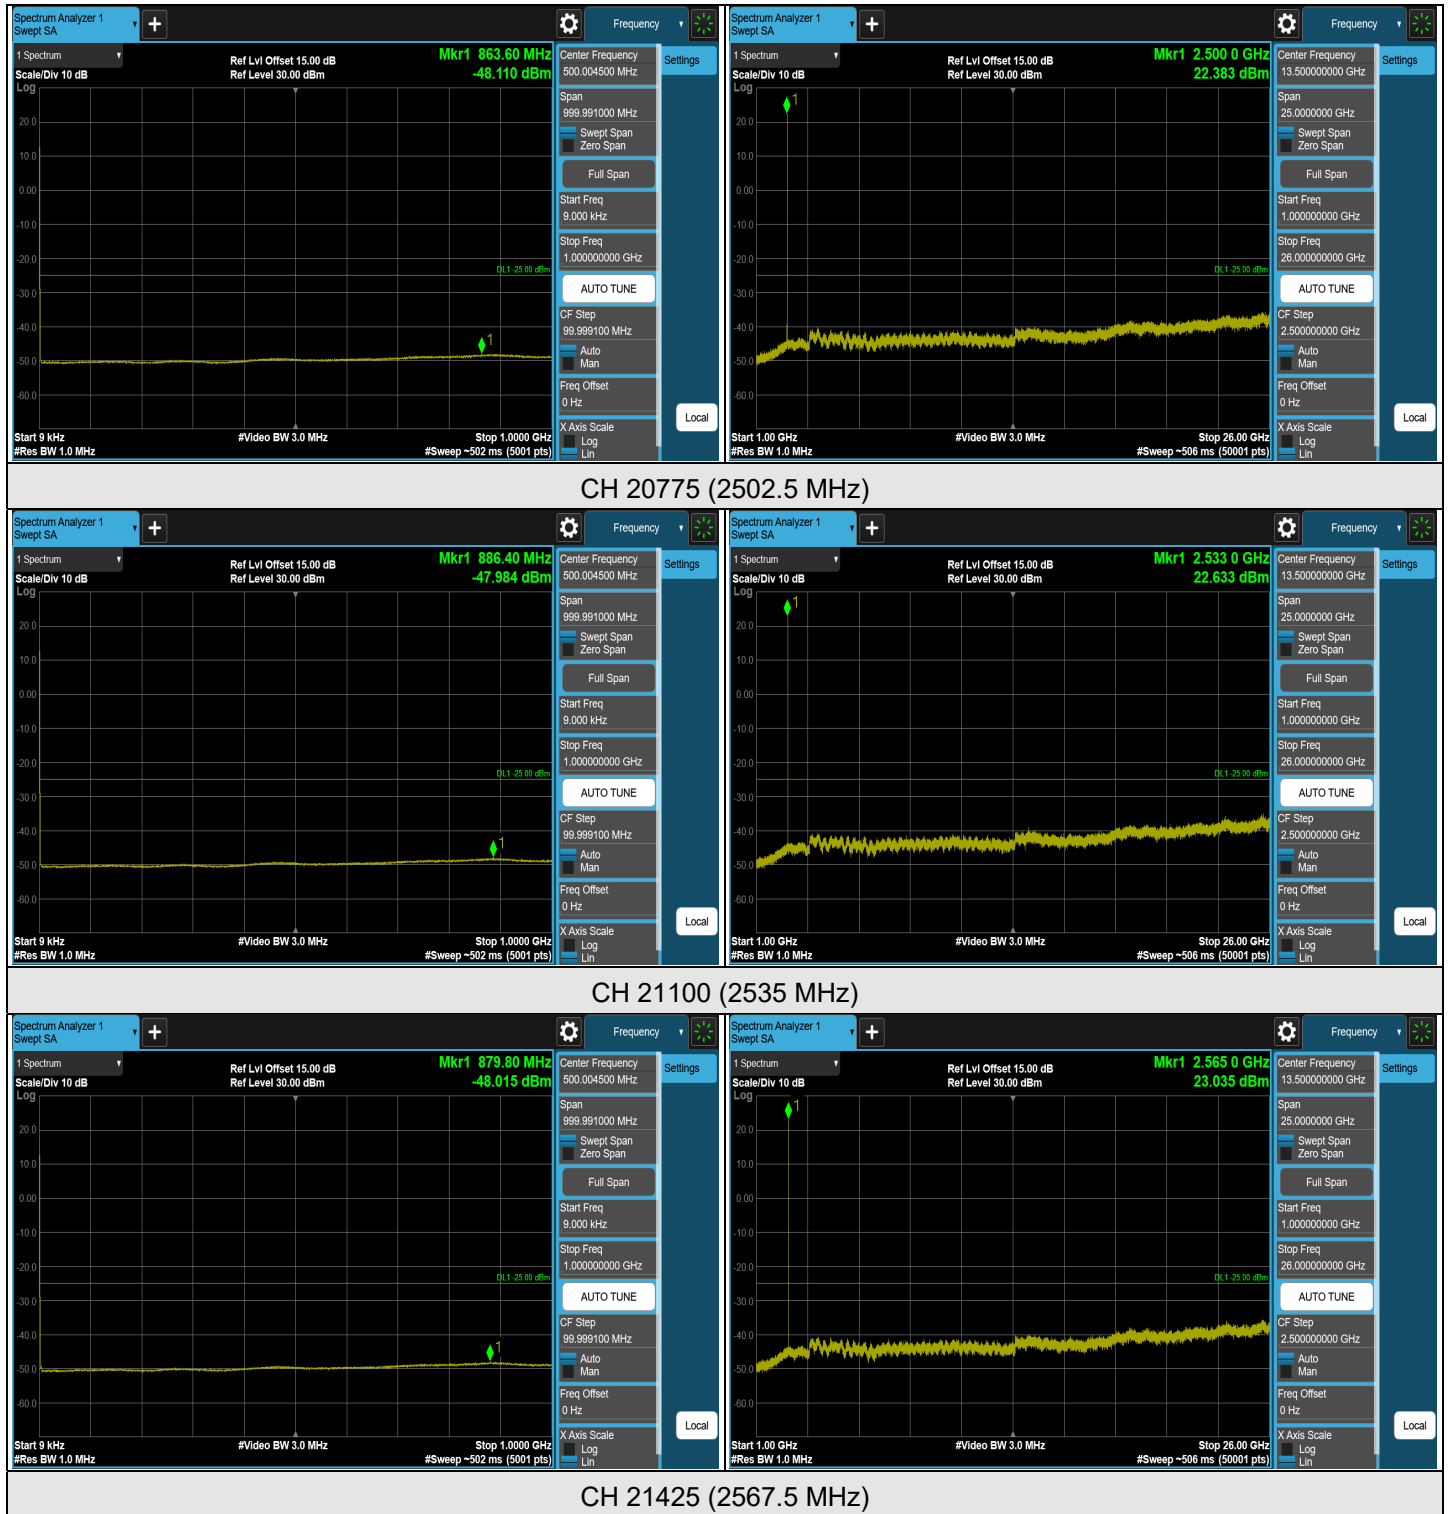

7.5.9 LTE Band 7

LTE Band 7, Channel Bandwidth: 5 MHz

Note: The signal at 9 kHz is IF signal from spectrum analyzer.

FULL (2502.5 MHz)

FULL (2567.5 MHz)

1RB (2502.5 MHz)

1RB (2567.5 MHz)

LTE Band 7, Channel Bandwidth: 10 MHz

CH 2080 (2505 MHz)

CH 2110 (2535 MHz)

CH 2140 (2565 MHz)

Note: The signal at 9 kHz is IF signal from spectrum analyzer.

FULL (2505 MHz)

FULL (2565 MHz)

1RB (2505 MHz)

1RB (2565 MHz)

LTE Band 7, Channel Bandwidth: 15 MHz

Note: The signal at 9 kHz is IF signal from spectrum analyzer.

FULL (2507.5 MHz)

FULL (2562.5 MHz)

1RB (2507.5 MHz)

1RB (2562.5 MHz)

LTE Band 7, Channel Bandwidth: 20 MHz

7.5.10 LTE Band 12

LTE Band 12, Channel Bandwidth: 1.4 MHz

CH 23017 (699.7 MHz)

CH 23095 (707.5 MHz)

CH 23173 (715.3 MHz)

Note: The signal at 9 kHz is IF signal from spectrum analyzer.

1RB (699.7 MHz)

1RB (715.3 MHz)