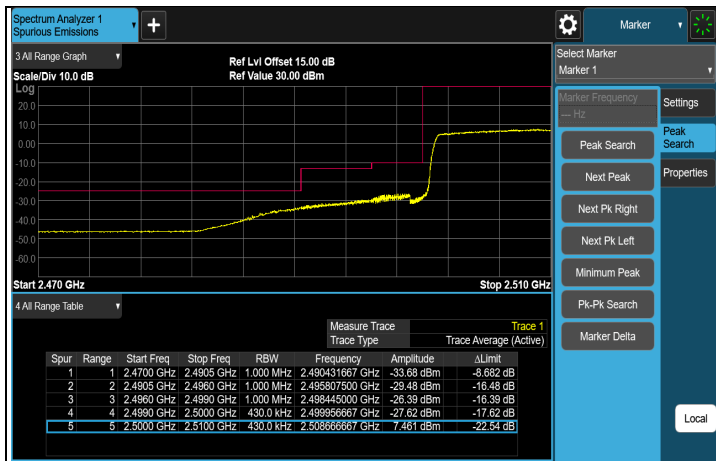

LTE Band 7, Channel Bandwidth: 15 MHz

Note: The signal at 9 kHz is IF signal from spectrum analyzer.

FULL (2507.5 MHz)

FULL (2562.5 MHz)

1RB (2507.5 MHz)

1RB (2562.5 MHz)

LTE Band 7, Channel Bandwidth: 20 MHz

CH 2085 (2510 MHz)

CH 2110 (2535 MHz)

CH 2135 (2560 MHz)

Note: The signal at 9 kHz is IF signal from spectrum analyzer.

FULL (2510 MHz)

FULL (2560 MHz)

1RB (2510 MHz)

1RB (2560 MHz)

7.5.10 LTE Band 12

LTE Band 12, Channel Bandwidth: 1.4 MHz

CH 23017 (699.7 MHz)

CH 23095 (707.5 MHz)

CH 23173 (715.3 MHz)

Note: The signal at 9 kHz is IF signal from spectrum analyzer.

1RB (699.7 MHz)

1RB (715.3 MHz)

FULL (699.7 MHz)

FULL (715.3 MHz)

LTE Band 12, Channel Bandwidth: 3 MHz

Note: The signal at 9 kHz is IF signal from spectrum analyzer.

1RB (700.5 MHz)

1RB (714.5 MHz)

FULL (700.5 MHz)

FULL (714.5 MHz)