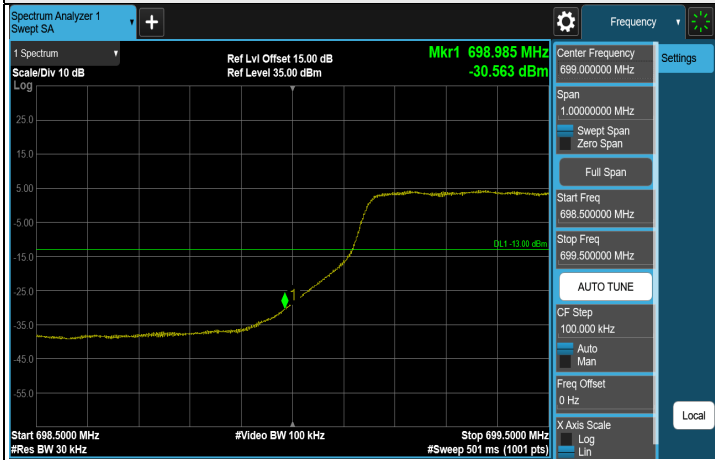

7.5.10 LTE Band 12

LTE Band 12, Channel Bandwidth: 1.4 MHz

CH 23017 (699.7 MHz)

CH 23095 (707.5 MHz)

CH 23173 (715.3 MHz)

Note: The signal at 9 kHz is IF signal from spectrum analyzer.

1RB (699.7 MHz)

1RB (715.3 MHz)

FULL (699.7 MHz)

FULL (715.3 MHz)

LTE Band 12, Channel Bandwidth: 3 MHz

Note: The signal at 9 kHz is IF signal from spectrum analyzer.

1RB (700.5 MHz)

1RB (714.5 MHz)

FULL (700.5 MHz)

FULL (714.5 MHz)

LTE Band 12, Channel Bandwidth: 5 MHz

Note: The signal at 9 kHz is IF signal from spectrum analyzer.

1RB (701.5 MHz)

1RB (713.5 MHz)

FULL (701.5 MHz)

FULL (713.5 MHz)

LTE Band 12, Channel Bandwidth: 10 MHz

CH 23060 (704 MHz)

CH 23095 (707.5 MHz)

CH 23130 (711 MHz)

Note: The signal at 9 kHz is IF signal from spectrum analyzer.

1RB (704 MHz)

1RB (711 MHz)

FULL (704 MHz)

FULL (711 MHz)

7.5.11 LTE Band 13