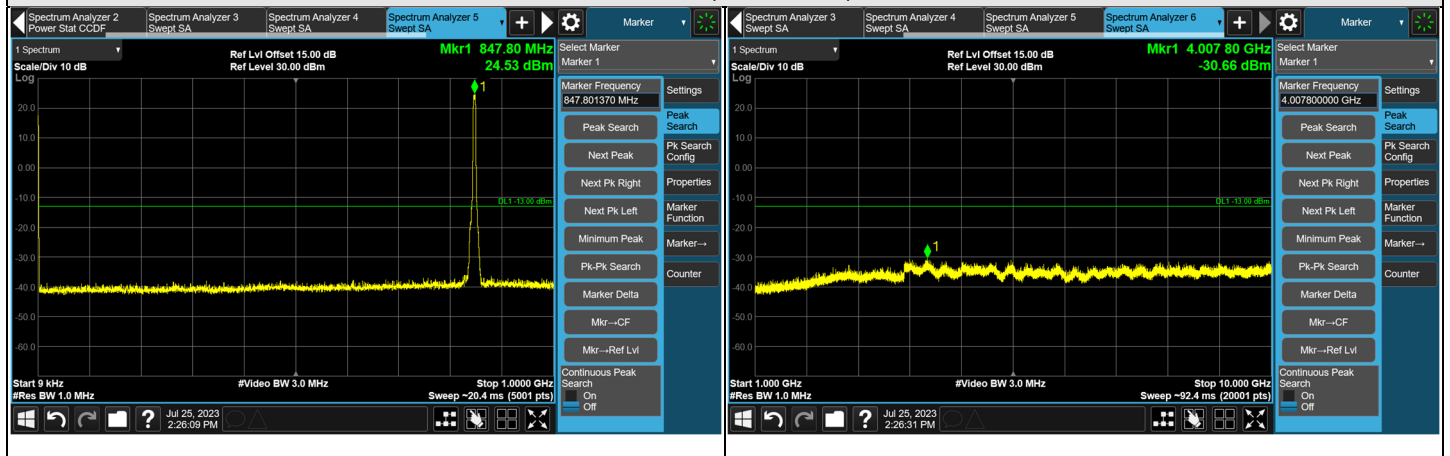

HSUPA

CH 1312 (1712.4 MHz)

CH 1413 (1732.6 MHz)

CH 1513 (1752.6 MHz)

Note: The signal at 9 kHz is IF signal from spectrum analyzer.

CH 1312 (1712.4 MHz)

CH 1513 (1752.6 MHz)

7.5.5 WCDMA Band 5

WCDMA

CH 1132 (826.4 MHz)

CH 4182 (836.4 MHz)

CH 4223 (846.6 MHz)

Note: The signal at 9 kHz is IF signal from spectrum analyzer.

CH 4132 (826.4 MHz)

CH 4223 (846.6 MHz)