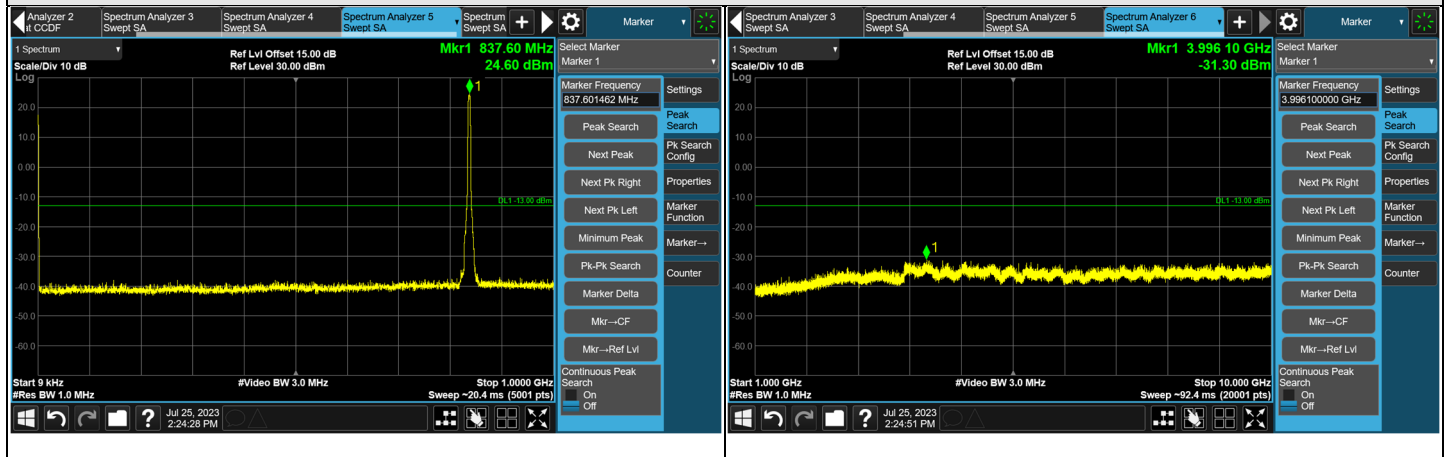

HSUPA

CH 1312 (1712.4 MHz)

CH 1413 (1732.6 MHz)

CH 1513 (1752.6 MHz)

Note: The signal at 9 kHz is IF signal from spectrum analyzer.

CH 1312 (1712.4 MHz)

CH 1513 (1752.6 MHz)

7.5.5 WCDMA Band 5

WCDMA

CH 1132 (826.4 MHz)

CH 4182 (836.4 MHz)

CH 4223 (846.6 MHz)

Note: The signal at 9 kHz is IF signal from spectrum analyzer.

CH 4132 (826.4 MHz)

CH 4223 (846.6 MHz)