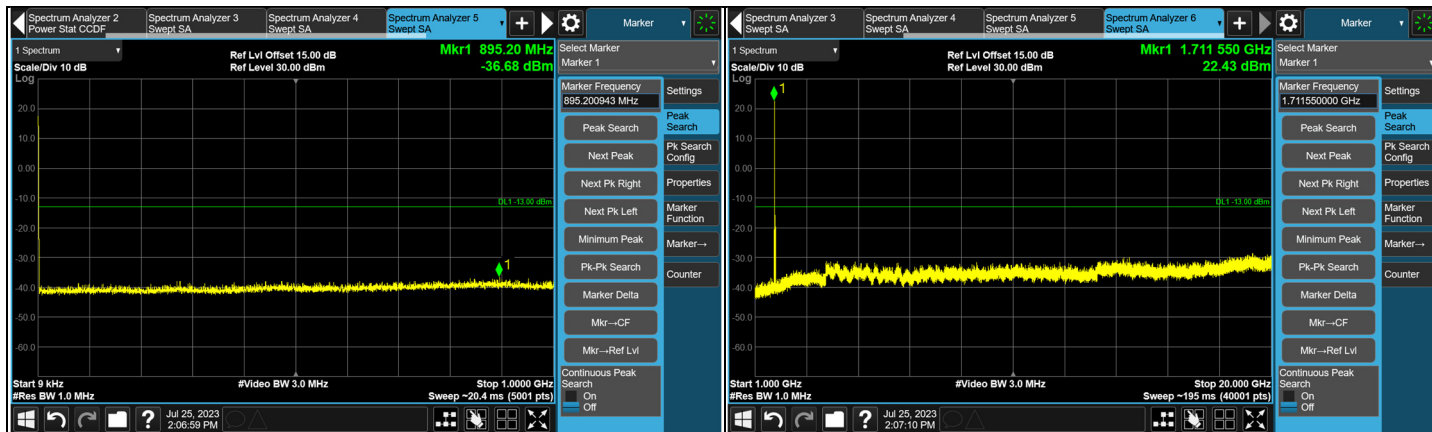

HSUPA

CH 1312 (1712.4 MHz)

CH 1413 (1732.6 MHz)

CH 1513 (1752.6 MHz)

Note: The signal at 9 kHz is IF signal from spectrum analyzer.

CH 1312 (1712.4 MHz)

CH 1513 (1752.6 MHz)

7.5.5 WCDMA Band 5

WCDMA

CH 1132 (826.4 MHz)

CH 4182 (836.4 MHz)

CH 4223 (846.6 MHz)

Note: The signal at 9 kHz is IF signal from spectrum analyzer.

CH 4132 (826.4 MHz)

CH 4223 (846.6 MHz)