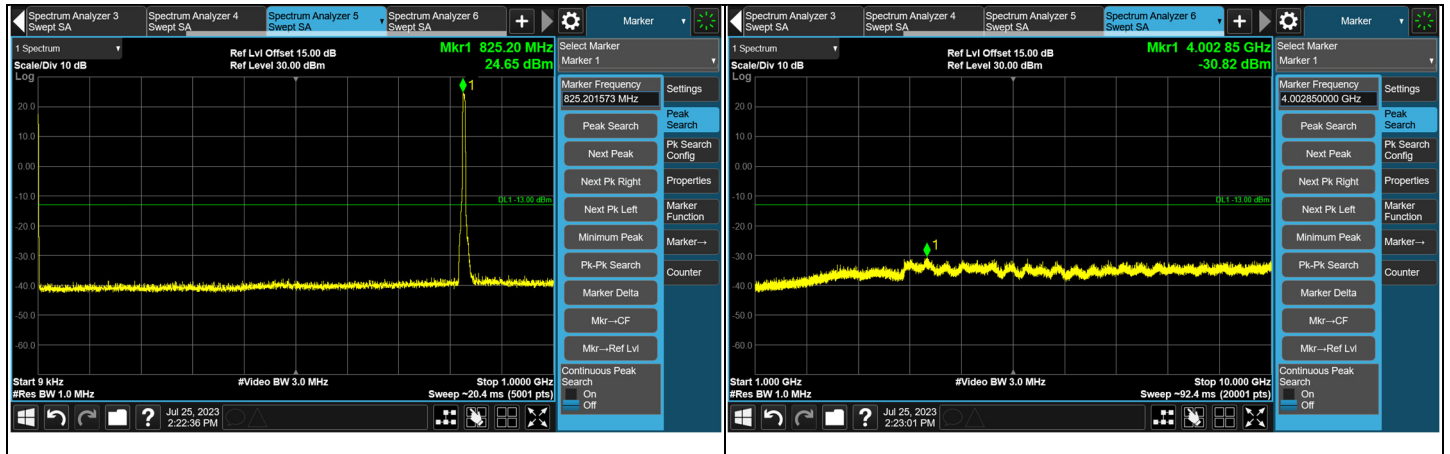

HSUPA

CH 1312 (1712.4 MHz)

CH 1413 (1732.6 MHz)

CH 1513 (1752.6 MHz)

Note: The signal at 9 kHz is IF signal from spectrum analyzer.

CH 1312 (1712.4 MHz)

CH 1513 (1752.6 MHz)

7.5.5 WCDMA Band 5

WCDMA

CH 1132 (826.4 MHz)

CH 4182 (836.4 MHz)

CH 4223 (846.6 MHz)

Note: The signal at 9 kHz is IF signal from spectrum analyzer.

CH 4132 (826.4 MHz)

CH 4223 (846.6 MHz)