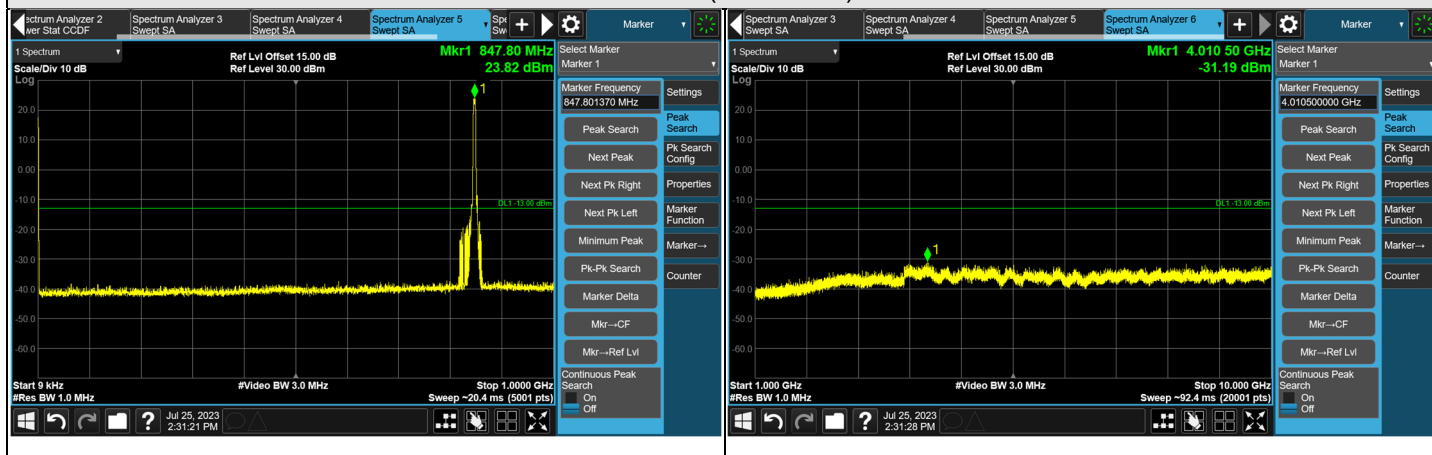

CH 4182 (836.4 MHz)

CH 4223 (846.6 MHz)

Note: The signal at 9 kHz is IF signal from spectrum analyzer.