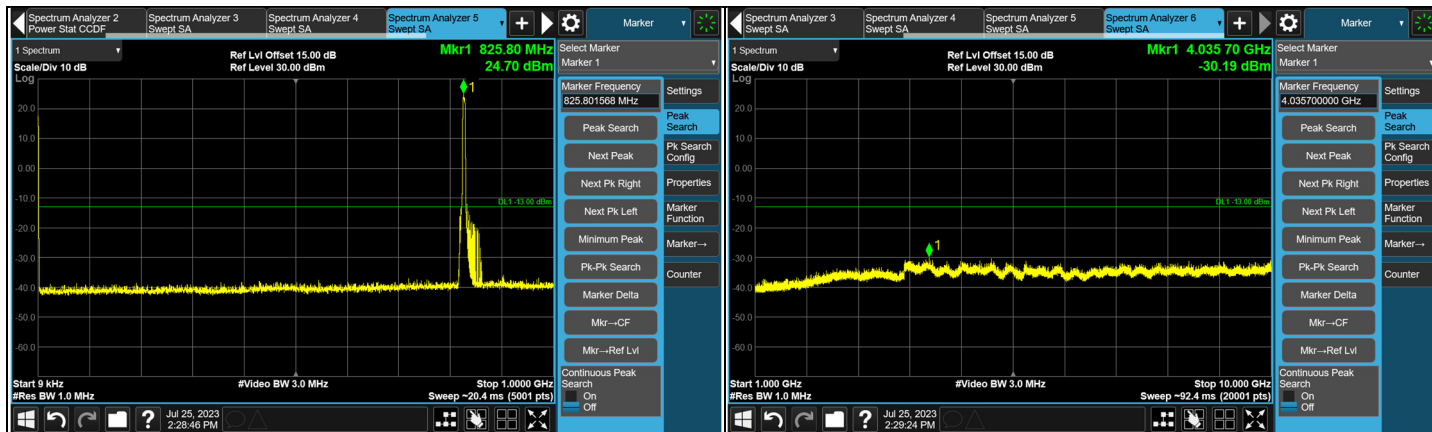

HSUPA

CH 1312 (1712.4 MHz)

CH 1413 (1732.6 MHz)

CH 1513 (1752.6 MHz)

Note: The signal at 9 kHz is IF signal from spectrum analyzer.

CH 1312 (1712.4 MHz)

CH 1513 (1752.6 MHz)

7.5.5 WCDMA Band 5

WCDMA

CH 1132 (826.4 MHz)

CH 4182 (836.4 MHz)

CH 4223 (846.6 MHz)

Note: The signal at 9 kHz is IF signal from spectrum analyzer.

CH 4132 (826.4 MHz)

CH 4223 (846.6 MHz)

# HSDPA