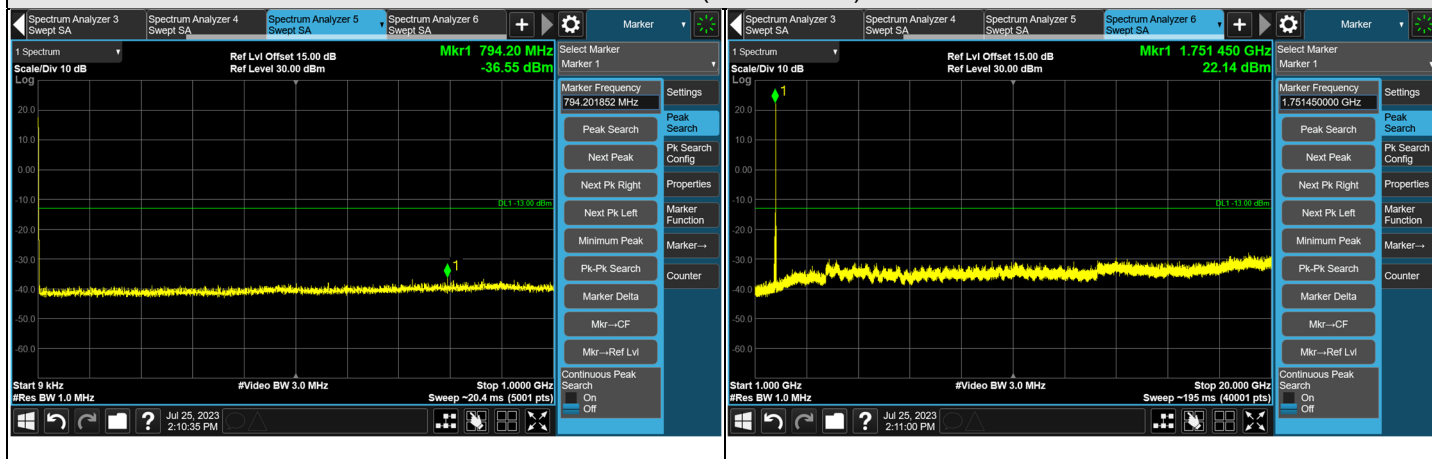

HSUPA

CH 1312 (1712.4 MHz)

CH 1413 (1732.6 MHz)

CH 1513 (1752.6 MHz)

Note: The signal at 9 kHz is IF signal from spectrum analyzer.

CH 1312 (1712.4 MHz)

CH 1513 (1752.6 MHz)

7.5.5 WCDMA Band 5

WCDMA

CH 1132 (826.4 MHz)

CH 4182 (836.4 MHz)

CH 4223 (846.6 MHz)

Note: The signal at 9 kHz is IF signal from spectrum analyzer.

CH 4132 (826.4 MHz)

CH 4223 (846.6 MHz)