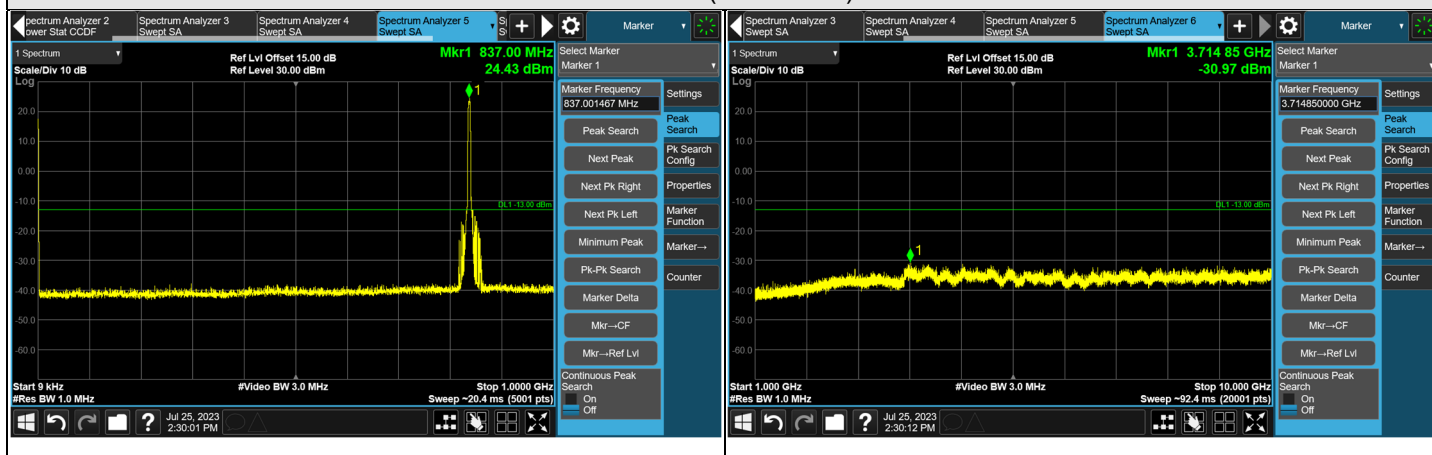

CH 4132 (826.4 MHz)