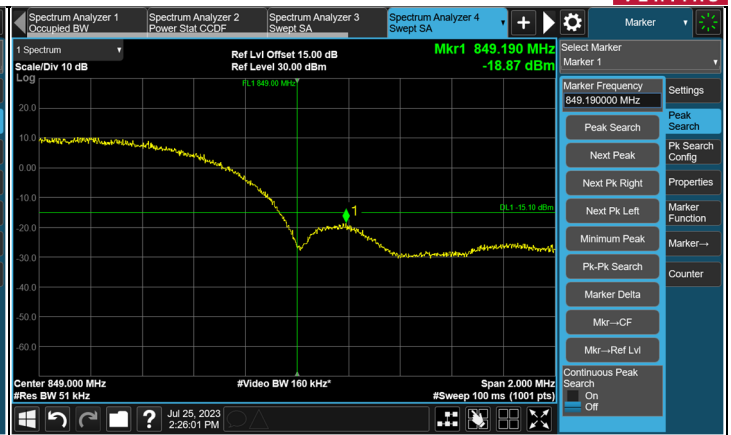

WCDMA

CH 1132 (826.4 MHz)

CH 4182 (836.4 MHz)

CH 4223 (846.6 MHz)

Note: The signal at 9 kHz is IF signal from spectrum analyzer.

CH 4132 (826.4 MHz)

CH 4223 (846.6 MHz)