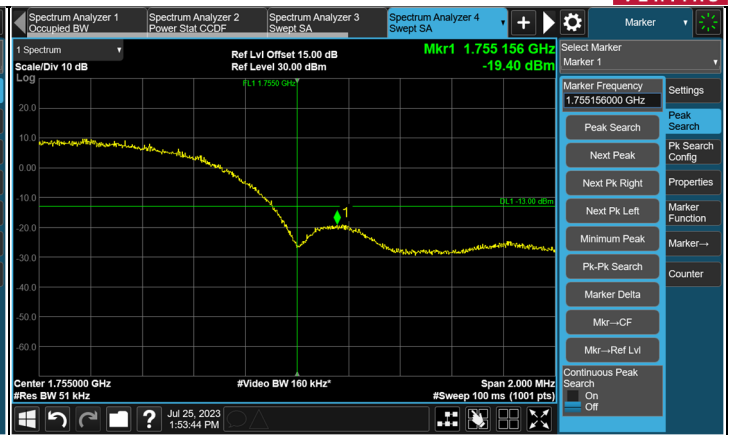

#### CH 1413 (1732.6 MHz)

#### CH 1513 (1752.6 MHz)

Note: The signal at 9 kHz is IF signal from spectrum analyzer.

CH 1312 (1712.4 MHz)

CH 1513 (1752.6 MHz)