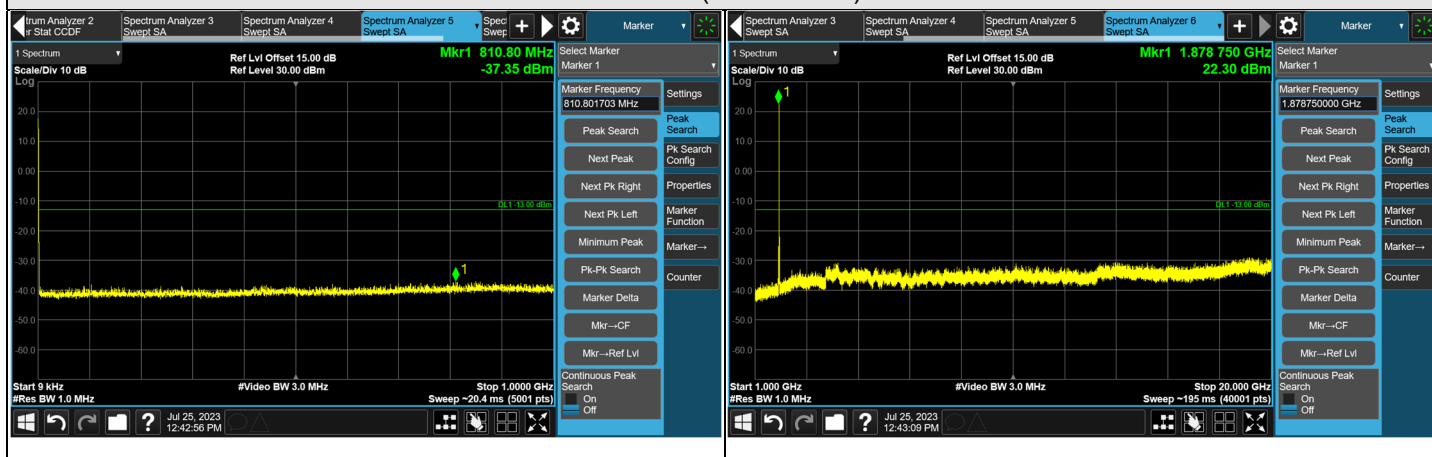

HSUPA

CH 9262 (1852.4 MHz)

CH 9400 (1880 MHz)

CH 9538 (1907.6 MHz)

Note: The signal at 9 kHz is IF signal from spectrum analyzer.

CH 9262 (1852.4 MHz)

CH 9538 (1907.6 MHz)

### 7.5.4 WCDMA Band 4