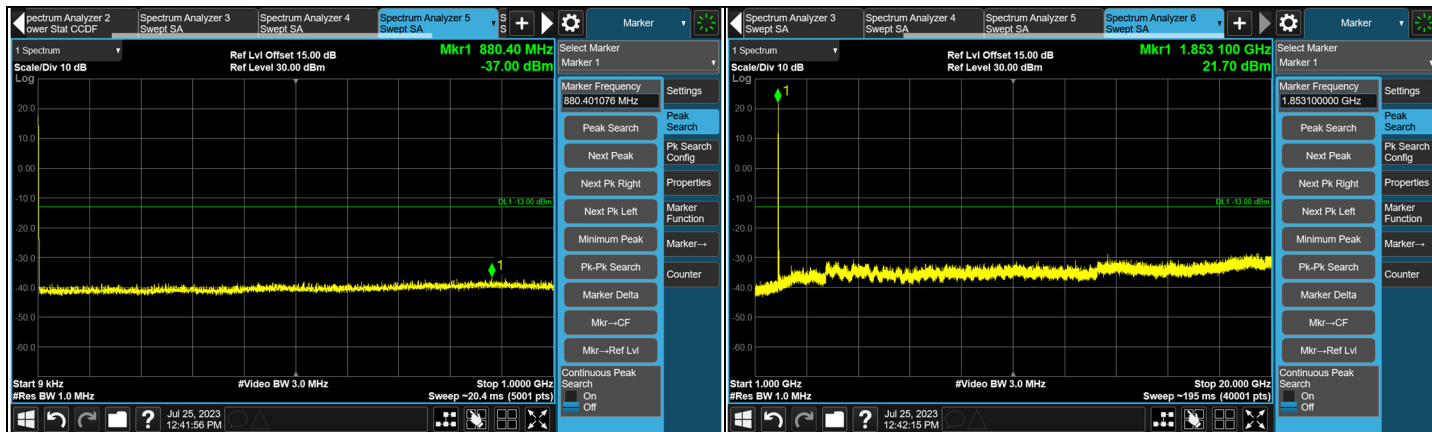

HSUPA

CH 9262 (1852.4 MHz)

CH 9400 (1880 MHz)

CH 9538 (1907.6 MHz)

Note: The signal at 9 kHz is IF signal from spectrum analyzer.

CH 9262 (1852.4 MHz)

CH 9538 (1907.6 MHz)

### 7.5.4 WCDMA Band 4