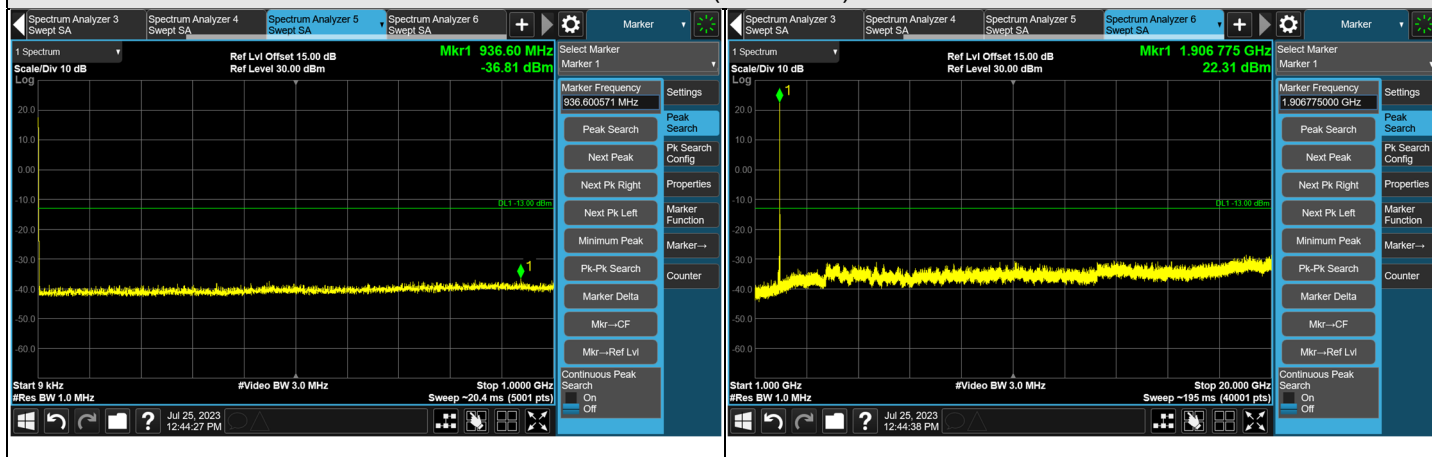

HSUPA

CH 9262 (1852.4 MHz)

CH 9400 (1880 MHz)

CH 9538 (1907.6 MHz)

Note: The signal at 9 kHz is IF signal from spectrum analyzer.

CH 9262 (1852.4 MHz)

CH 9538 (1907.6 MHz)

### 7.5.4 WCDMA Band 4