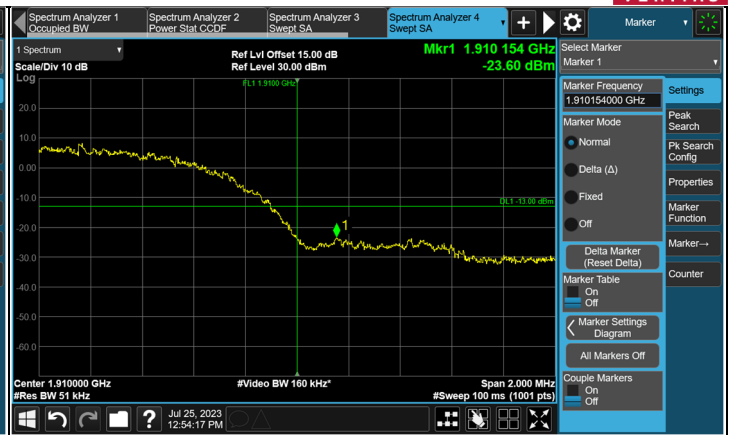

HSUPA

CH 9262 (1852.4 MHz)

CH 9400 (1880 MHz)

CH 9538 (1907.6 MHz)

Note: The signal at 9 kHz is IF signal from spectrum analyzer.

CH 9262 (1852.4 MHz)

CH 9538 (1907.6 MHz)

### 7.5.4 WCDMA Band 4