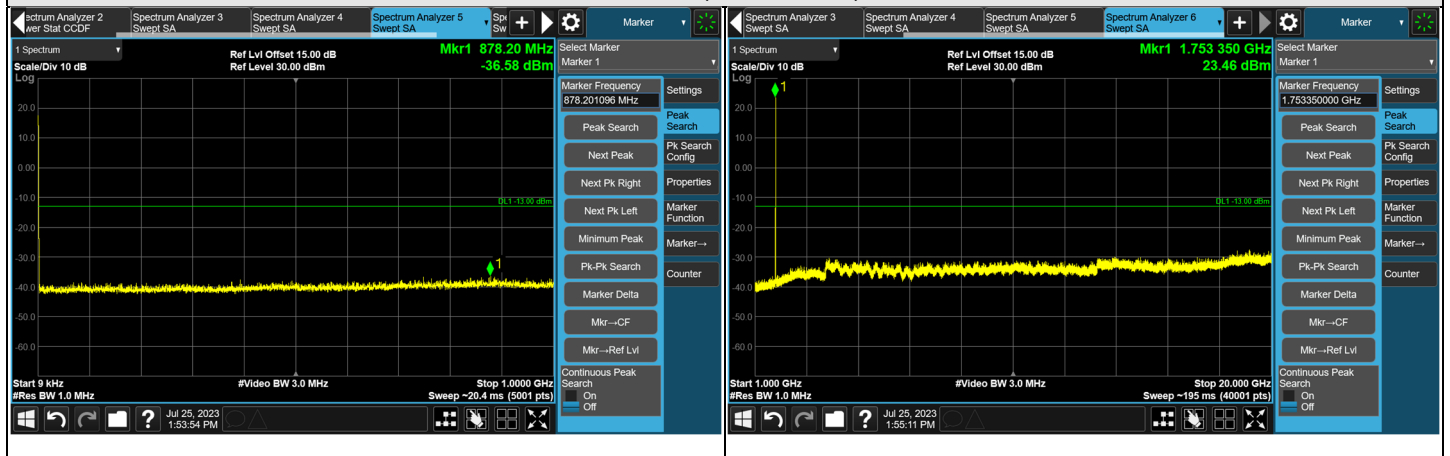

CH 1413 (1732.6 MHz)

CH 1513 (1752.6 MHz)

Note: The signal at 9 kHz is IF signal from spectrum analyzer.