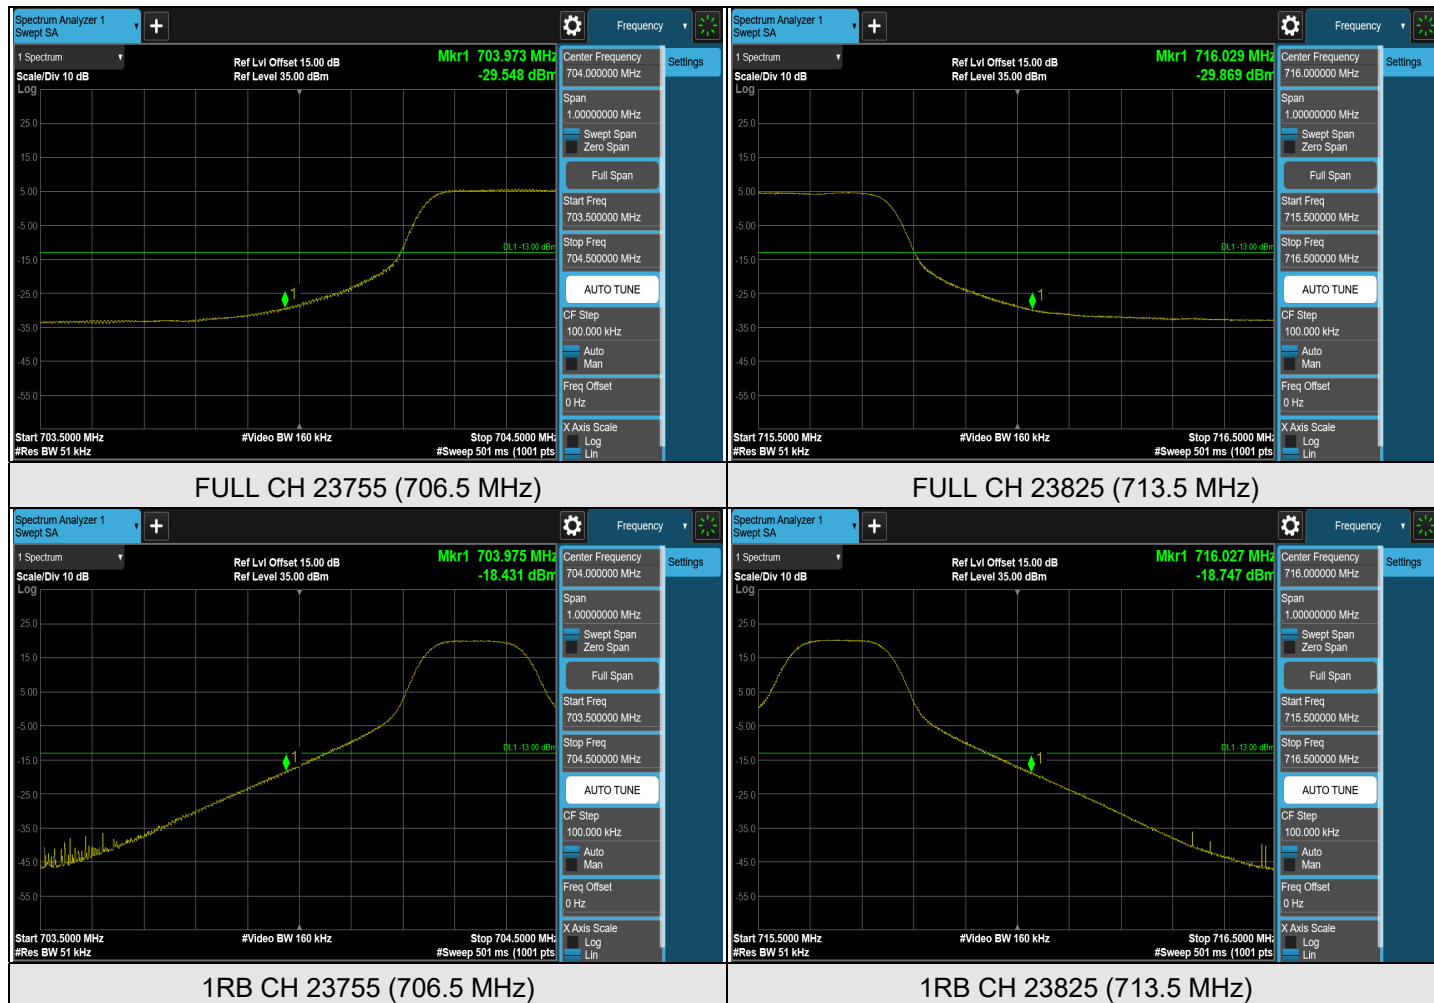

7.5.13 LTE Band 17

LTE Band 17, Channel Bandwidth: 5 MHz

Note: The signal at 9 kHz is IF signal from spectrum analyzer.

LTE Band 17, Channel Bandwidth: 5 MHz

LTE Band 17, Channel Bandwidth: 10 MHz

CH 23780 (709 MHz)

CH 23790 (710 MHz)

CH 23800 (711 MHz)

Note: The signal at 9 kHz is IF signal from spectrum analyzer.

LTE Band 17, Channel Bandwidth: 10 MHz

7.5.14 LTE Band 25

LTE Band 25, Channel Bandwidth: 1.4 MHz

Note: The signal at 9 kHz is IF signal from spectrum analyzer.

LTE Band 25, Channel Bandwidth: 1.4 MHz

LTE Band 25, Channel Bandwidth: 3 MHz

CH 26055 (1851.5 MHz)

CH 26365 (1882.5 MHz)

CH 26675 (1913.5 MHz)

Note: The signal at 9 kHz is IF signal from spectrum analyzer.

LTE Band 25, Channel Bandwidth: 3 MHz

LTE Band 25, Channel Bandwidth: 5 MHz

CH 26065 (1852.5 MHz)

CH 26365 (1882.5 MHz)

CH 26665 (1912.5 MHz)

Note: The signal at 9 kHz is IF signal from spectrum analyzer.

LTE Band 25, Channel Bandwidth: 5 MHz