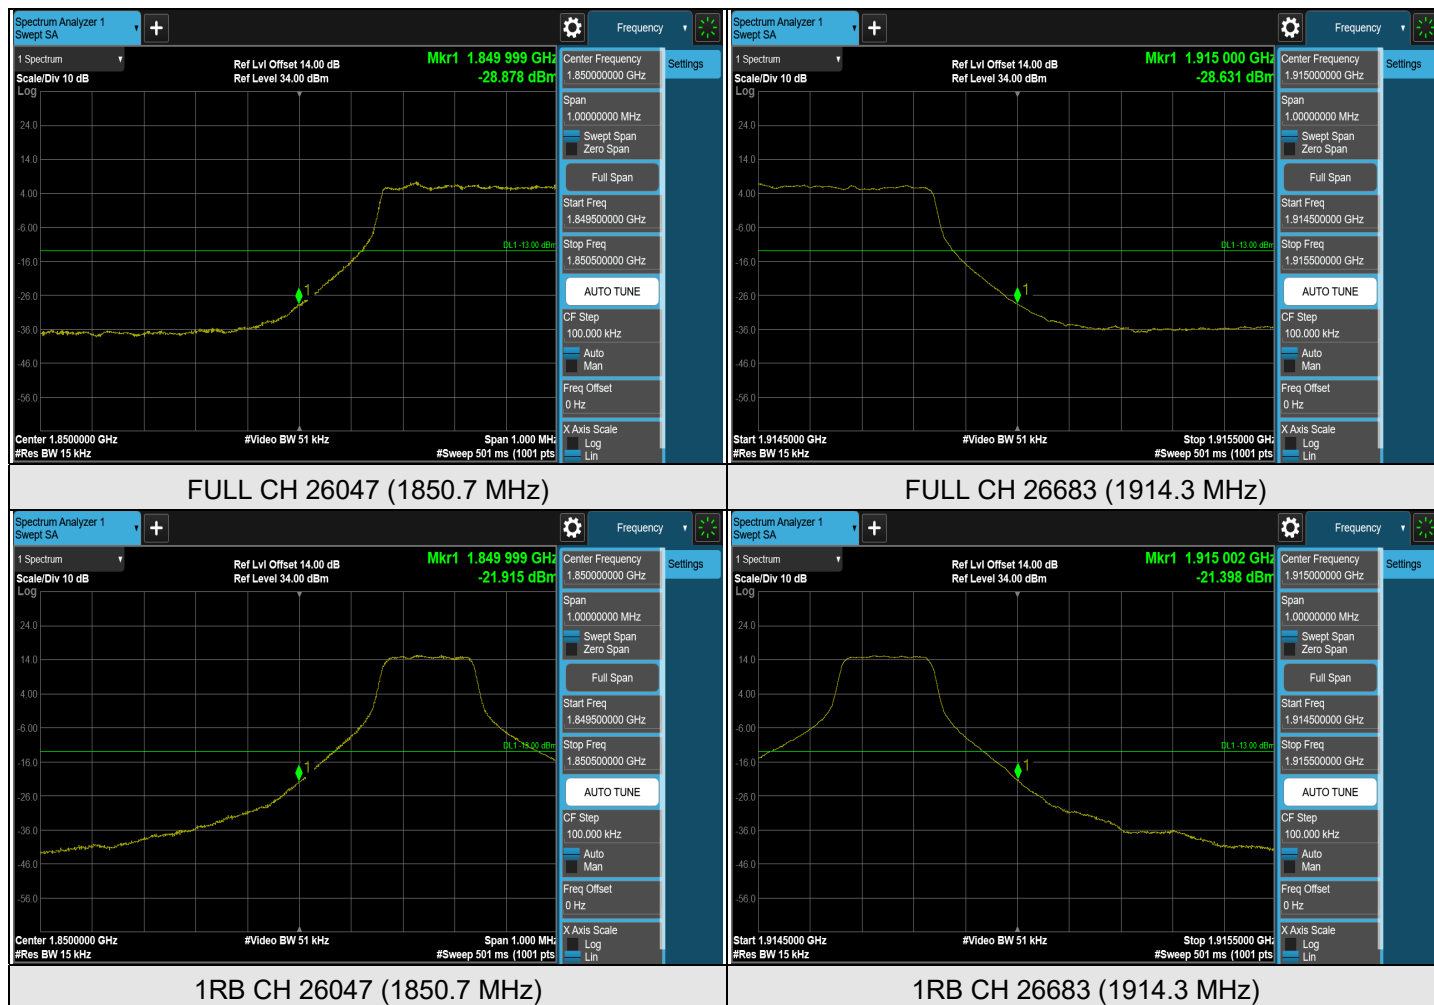

7.5.13 LTE Band 17

LTE Band 17, Channel Bandwidth: 5 MHz

Note: The signal at 9 kHz is IF signal from spectrum analyzer.

LTE Band 17, Channel Bandwidth: 5 MHz

LTE Band 17, Channel Bandwidth: 10 MHz

CH 23780 (709 MHz)

CH 23790 (710 MHz)

CH 23800 (711 MHz)

Note: The signal at 9 kHz is IF signal from spectrum analyzer.

LTE Band 17, Channel Bandwidth: 10 MHz

7.5.14 LTE Band 25

LTE Band 25, Channel Bandwidth: 1.4 MHz

Note: The signal at 9 kHz is IF signal from spectrum analyzer.

LTE Band 25, Channel Bandwidth: 1.4 MHz

LTE Band 25, Channel Bandwidth: 3 MHz

CH 26055 (1851.5 MHz)

CH 26365 (1882.5 MHz)

CH 26675 (1913.5 MHz)

Note: The signal at 9 kHz is IF signal from spectrum analyzer.

LTE Band 25, Channel Bandwidth: 3 MHz

LTE Band 25, Channel Bandwidth: 5 MHz

CH 26065 (1852.5 MHz)

CH 26365 (1882.5 MHz)

CH 26665 (1912.5 MHz)

Note: The signal at 9 kHz is IF signal from spectrum analyzer.

LTE Band 25, Channel Bandwidth: 5 MHz