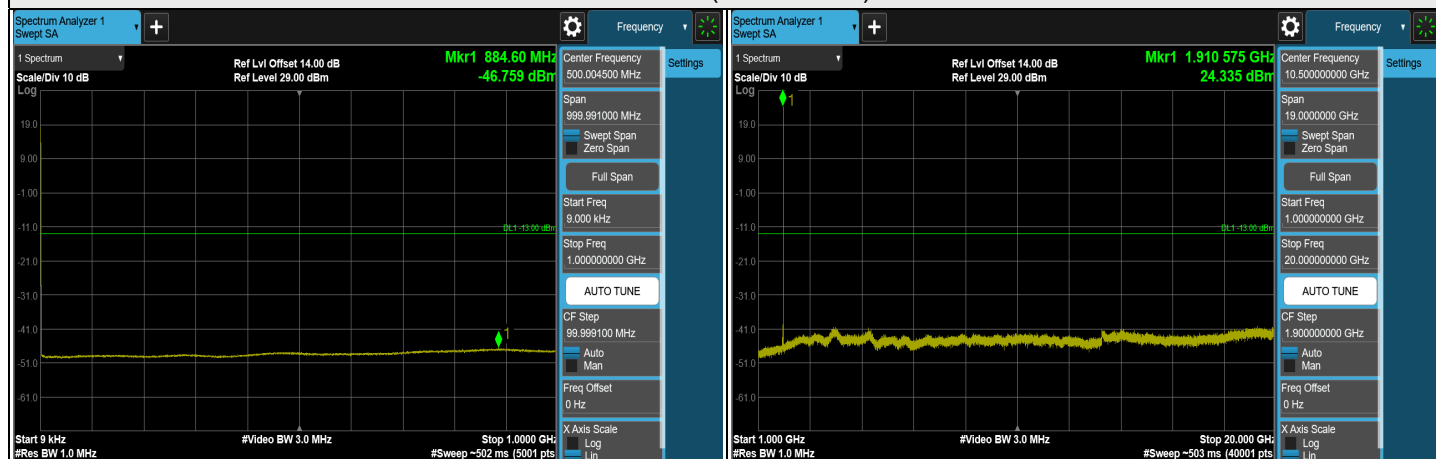

CH 23790 (710 MHz)

CH 23800 (711 MHz)

Note: The signal at 9 kHz is IF signal from spectrum analyzer.

LTE Band 17, Channel Bandwidth: 10 MHz

7.5.14 LTE Band 25

LTE Band 25, Channel Bandwidth: 1.4 MHz

Note: The signal at 9 kHz is IF signal from spectrum analyzer.

LTE Band 25, Channel Bandwidth: 1.4 MHz

LTE Band 25, Channel Bandwidth: 3 MHz

CH 26055 (1851.5 MHz)

CH 26365 (1882.5 MHz)

CH 26675 (1913.5 MHz)

Note: The signal at 9 kHz is IF signal from spectrum analyzer.

LTE Band 25, Channel Bandwidth: 3 MHz

LTE Band 25, Channel Bandwidth: 5 MHz

CH 26065 (1852.5 MHz)

CH 26365 (1882.5 MHz)

CH 26665 (1912.5 MHz)

Note: The signal at 9 kHz is IF signal from spectrum analyzer.

LTE Band 25, Channel Bandwidth: 5 MHz