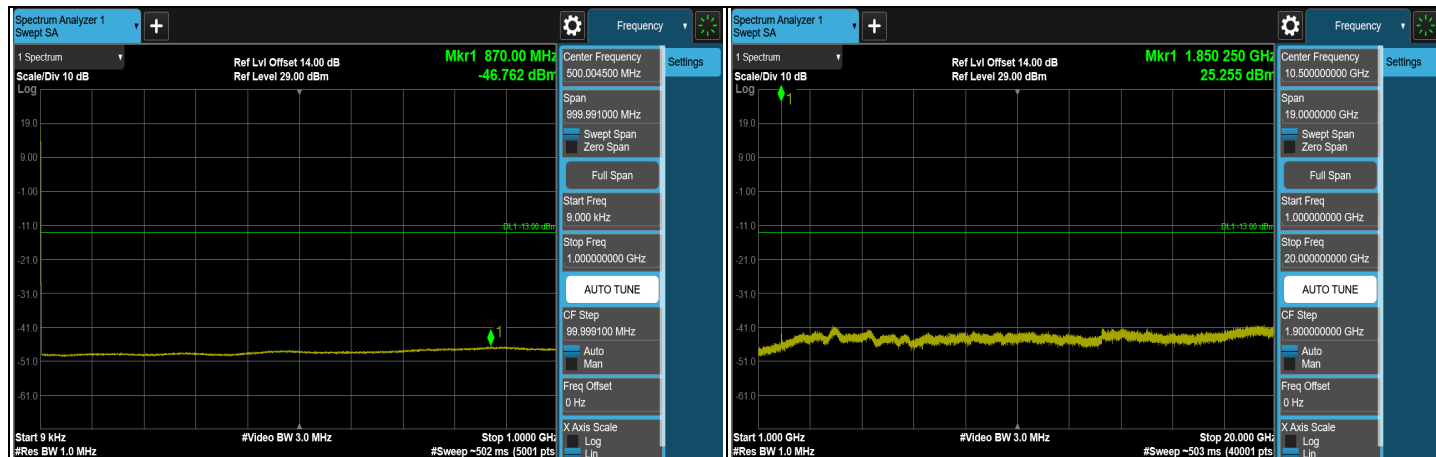

7.5.13 LTE Band 17

LTE Band 17, Channel Bandwidth: 5 MHz

Note: The signal at 9 kHz is IF signal from spectrum analyzer.

LTE Band 17, Channel Bandwidth: 5 MHz

LTE Band 17, Channel Bandwidth: 10 MHz

CH 23780 (709 MHz)

CH 23790 (710 MHz)

CH 23800 (711 MHz)

Note: The signal at 9 kHz is IF signal from spectrum analyzer.

LTE Band 17, Channel Bandwidth: 10 MHz

7.5.14 LTE Band 25

LTE Band 25, Channel Bandwidth: 1.4 MHz

Note: The signal at 9 kHz is IF signal from spectrum analyzer.

LTE Band 25, Channel Bandwidth: 1.4 MHz

LTE Band 25, Channel Bandwidth: 3 MHz

CH 26055 (1851.5 MHz)

CH 26365 (1882.5 MHz)

CH 26675 (1913.5 MHz)

Note: The signal at 9 kHz is IF signal from spectrum analyzer.

LTE Band 25, Channel Bandwidth: 3 MHz

LTE Band 25, Channel Bandwidth: 5 MHz

CH 26065 (1852.5 MHz)

CH 26365 (1882.5 MHz)

CH 26665 (1912.5 MHz)

Note: The signal at 9 kHz is IF signal from spectrum analyzer.

LTE Band 25, Channel Bandwidth: 5 MHz