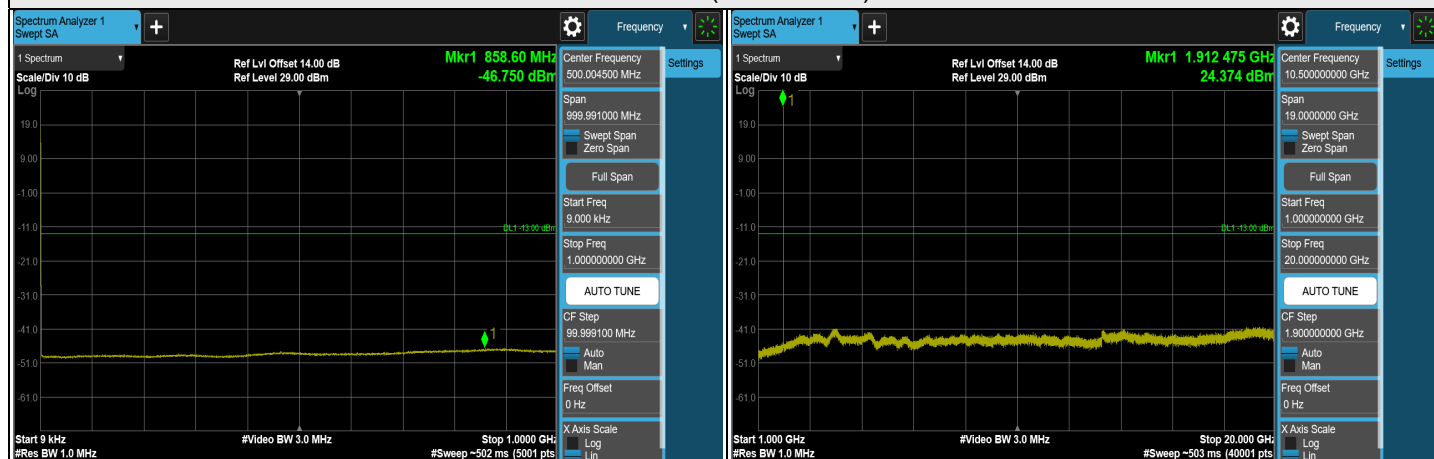

7.5.13 LTE Band 17

LTE Band 17, Channel Bandwidth: 5 MHz

Note: The signal at 9 kHz is IF signal from spectrum analyzer.

LTE Band 17, Channel Bandwidth: 5 MHz

LTE Band 17, Channel Bandwidth: 10 MHz

CH 23780 (709 MHz)

CH 23790 (710 MHz)

CH 23800 (711 MHz)

Note: The signal at 9 kHz is IF signal from spectrum analyzer.

LTE Band 17, Channel Bandwidth: 10 MHz

7.5.14 LTE Band 25

LTE Band 25, Channel Bandwidth: 1.4 MHz

Note: The signal at 9 kHz is IF signal from spectrum analyzer.

LTE Band 25, Channel Bandwidth: 1.4 MHz

LTE Band 25, Channel Bandwidth: 3 MHz

CH 26055 (1851.5 MHz)

CH 26365 (1882.5 MHz)

CH 26675 (1913.5 MHz)

Note: The signal at 9 kHz is IF signal from spectrum analyzer.

LTE Band 25, Channel Bandwidth: 3 MHz

LTE Band 25, Channel Bandwidth: 5 MHz

CH 26065 (1852.5 MHz)

CH 26365 (1882.5 MHz)

CH 26665 (1912.5 MHz)

Note: The signal at 9 kHz is IF signal from spectrum analyzer.

LTE Band 25, Channel Bandwidth: 5 MHz