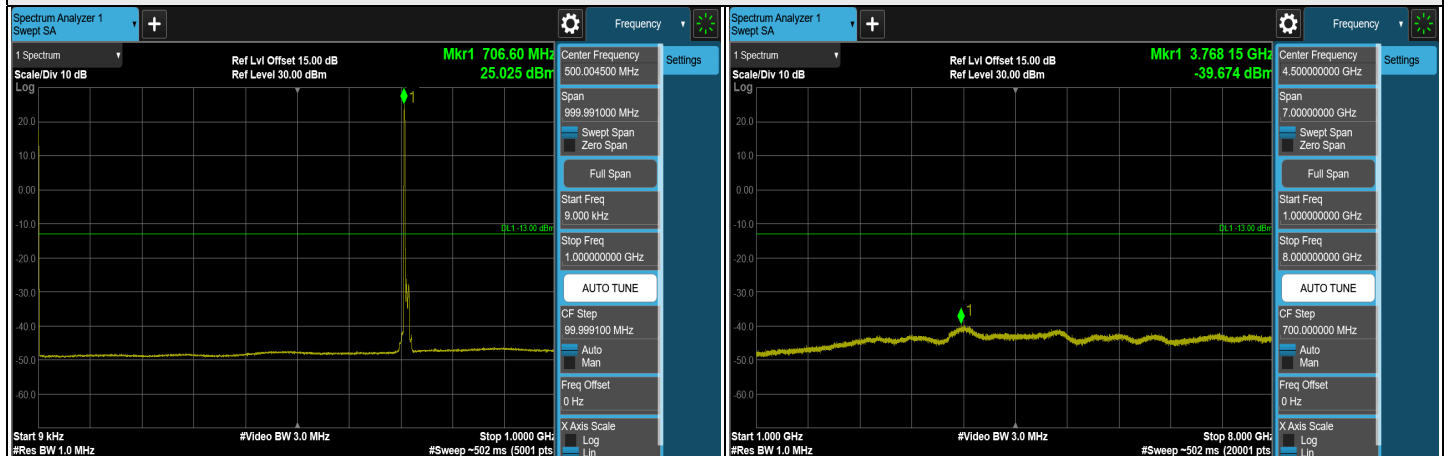

7.5.13 LTE Band 17

LTE Band 17, Channel Bandwidth: 5 MHz

Note: The signal at 9 kHz is IF signal from spectrum analyzer.

LTE Band 17, Channel Bandwidth: 5 MHz

LTE Band 17, Channel Bandwidth: 10 MHz

CH 23780 (709 MHz)

CH 23790 (710 MHz)

CH 23800 (711 MHz)

Note: The signal at 9 kHz is IF signal from spectrum analyzer.

LTE Band 17, Channel Bandwidth: 10 MHz

7.5.14 LTE Band 25

LTE Band 25, Channel Bandwidth: 1.4 MHz

Note: The signal at 9 kHz is IF signal from spectrum analyzer.

LTE Band 25, Channel Bandwidth: 1.4 MHz

LTE Band 25, Channel Bandwidth: 3 MHz

CH 26055 (1851.5 MHz)

CH 26365 (1882.5 MHz)

CH 26675 (1913.5 MHz)

Note: The signal at 9 kHz is IF signal from spectrum analyzer.