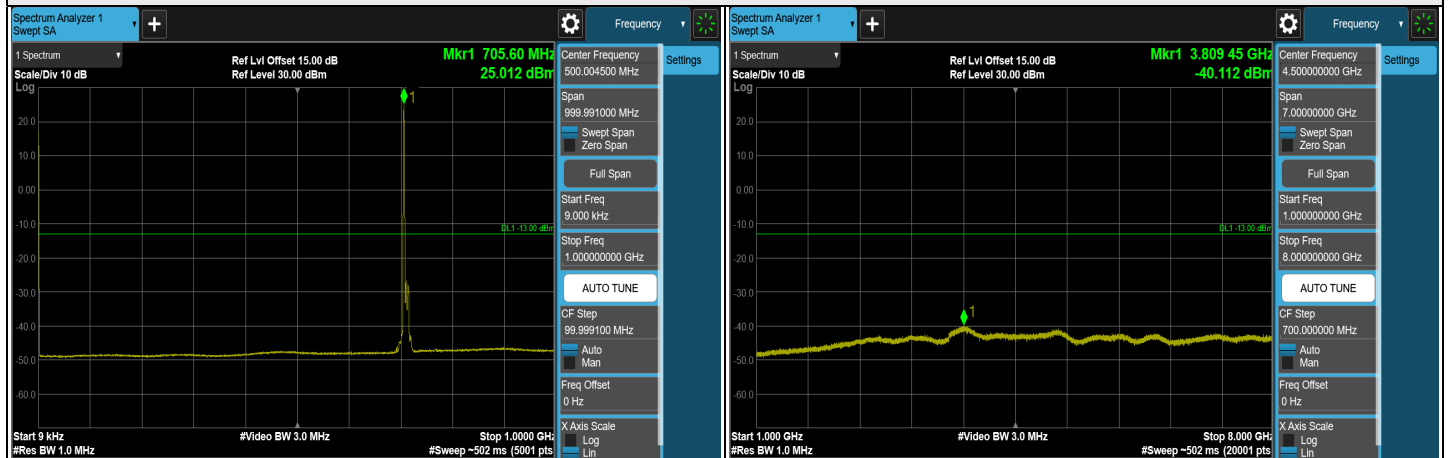

7.5.13 LTE Band 17

LTE Band 17, Channel Bandwidth: 5 MHz

Note: The signal at 9 kHz is IF signal from spectrum analyzer.

LTE Band 17, Channel Bandwidth: 5 MHz

LTE Band 17, Channel Bandwidth: 10 MHz

CH 23780 (709 MHz)

CH 23790 (710 MHz)

CH 23800 (711 MHz)

Note: The signal at 9 kHz is IF signal from spectrum analyzer.

LTE Band 17, Channel Bandwidth: 10 MHz

7.5.14 LTE Band 25

LTE Band 25, Channel Bandwidth: 1.4 MHz

Note: The signal at 9 kHz is IF signal from spectrum analyzer.

LTE Band 25, Channel Bandwidth: 1.4 MHz

LTE Band 25, Channel Bandwidth: 3 MHz

CH 26055 (1851.5 MHz)

CH 26365 (1882.5 MHz)

CH 26675 (1913.5 MHz)

Note: The signal at 9 kHz is IF signal from spectrum analyzer.