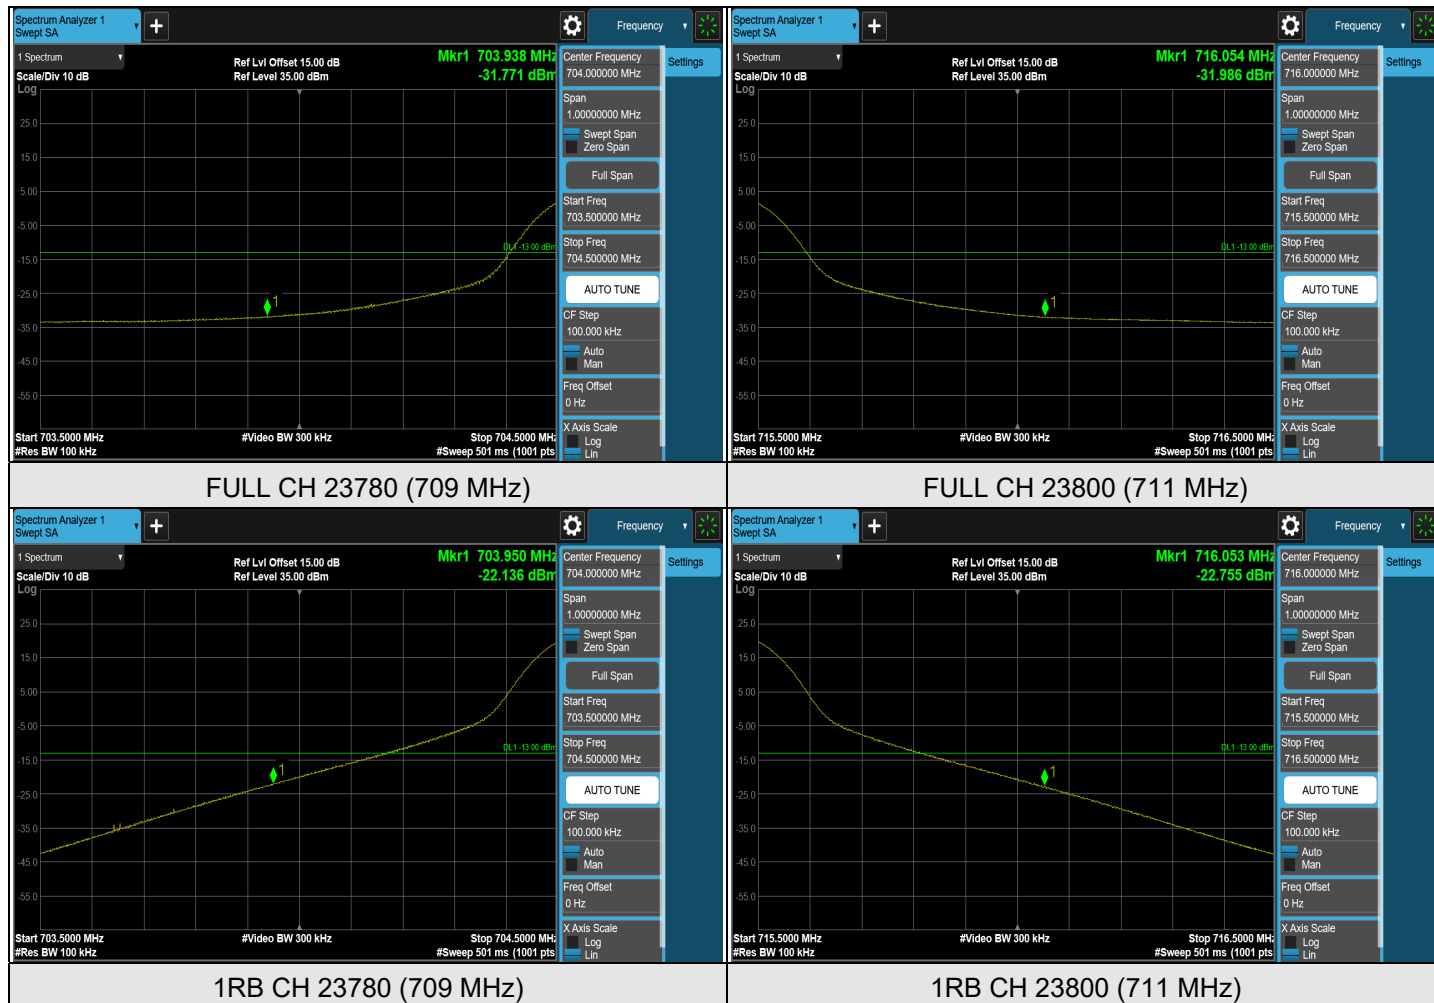

7.5.13 LTE Band 17

LTE Band 17, Channel Bandwidth: 5 MHz

Note: The signal at 9 kHz is IF signal from spectrum analyzer.

LTE Band 17, Channel Bandwidth: 5 MHz

LTE Band 17, Channel Bandwidth: 10 MHz

CH 23780 (709 MHz)

CH 23790 (710 MHz)

CH 23800 (711 MHz)

Note: The signal at 9 kHz is IF signal from spectrum analyzer.

LTE Band 17, Channel Bandwidth: 10 MHz

7.5.14 LTE Band 25

LTE Band 25, Channel Bandwidth: 1.4 MHz

Note: The signal at 9 kHz is IF signal from spectrum analyzer.

LTE Band 25, Channel Bandwidth: 1.4 MHz

LTE Band 25, Channel Bandwidth: 3 MHz

CH 26055 (1851.5 MHz)

CH 26365 (1882.5 MHz)

CH 26675 (1913.5 MHz)

Note: The signal at 9 kHz is IF signal from spectrum analyzer.

LTE Band 25, Channel Bandwidth: 3 MHz

LTE Band 25, Channel Bandwidth: 5 MHz

CH 26065 (1852.5 MHz)

CH 26365 (1882.5 MHz)

CH 26665 (1912.5 MHz)

Note: The signal at 9 kHz is IF signal from spectrum analyzer.

LTE Band 25, Channel Bandwidth: 5 MHz