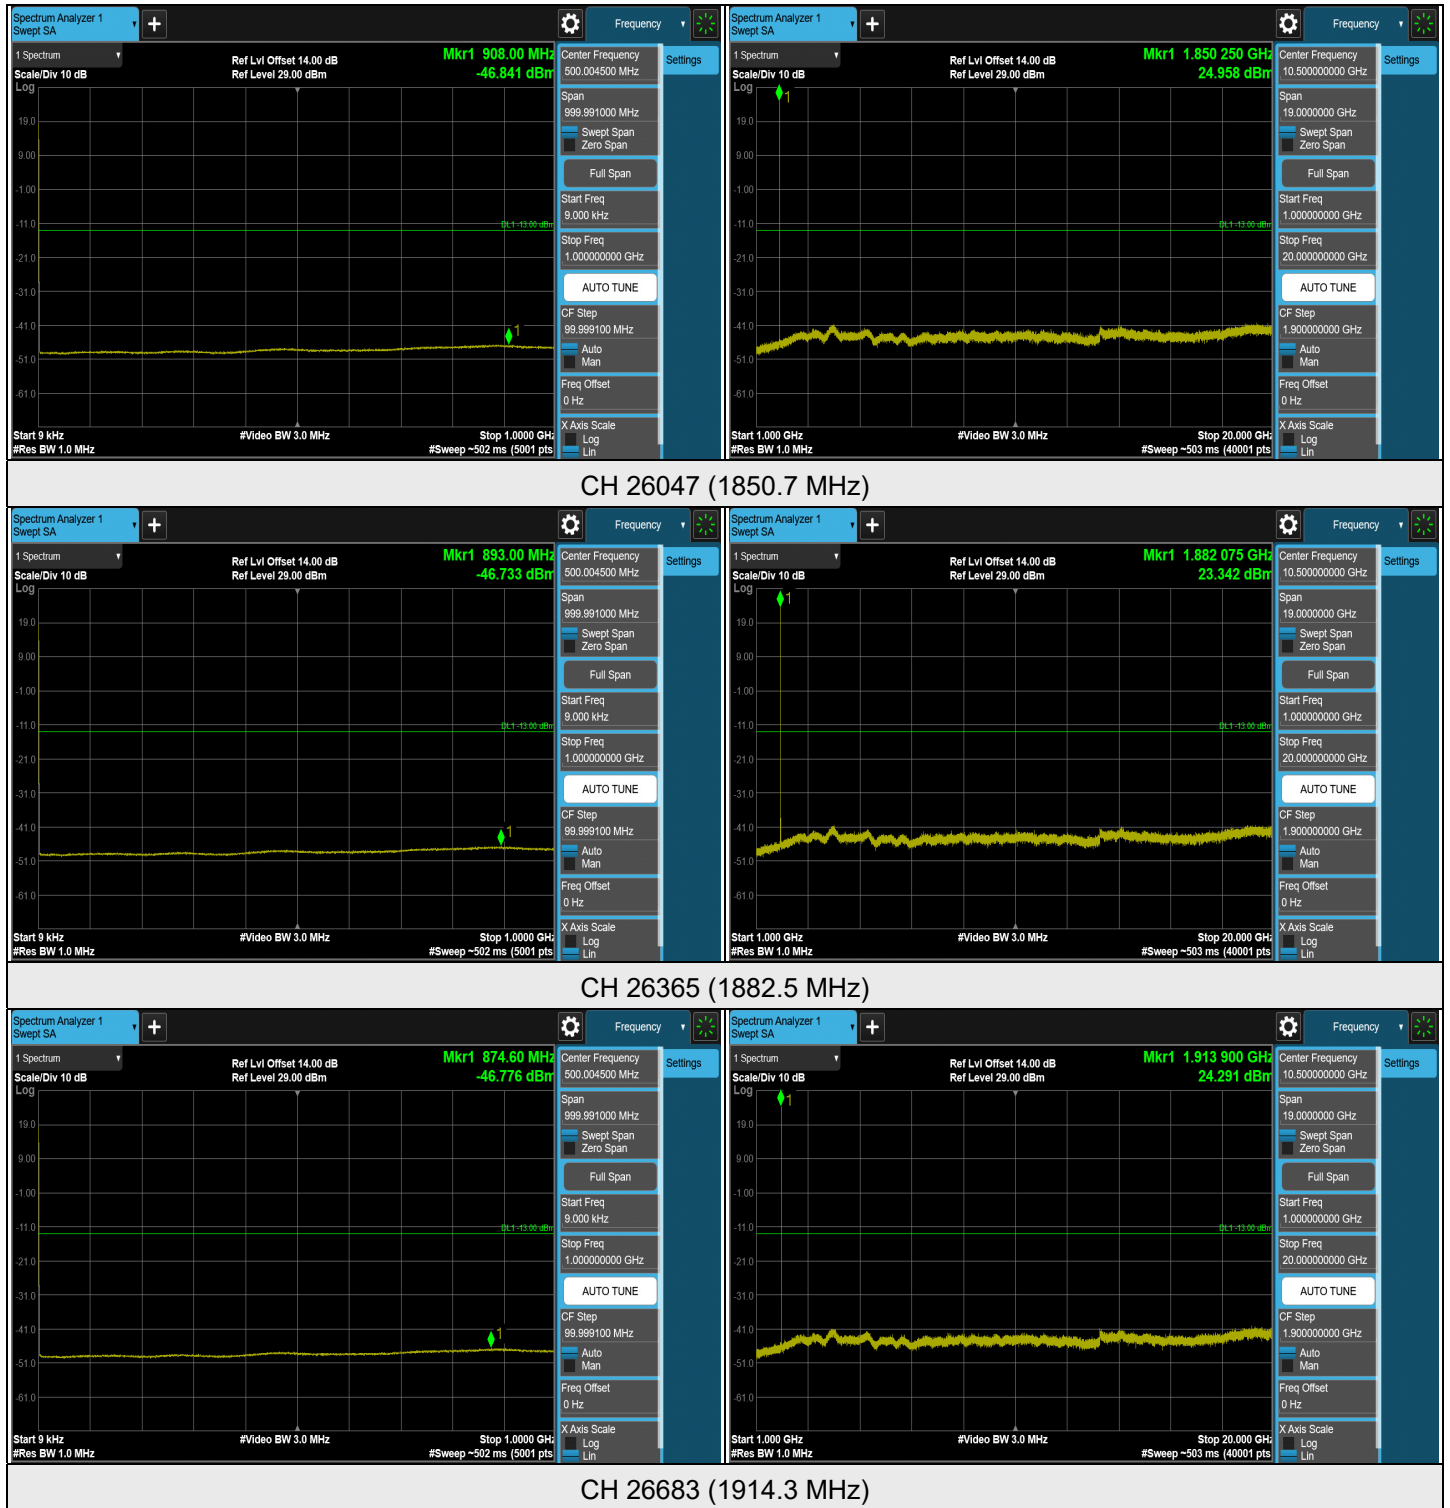

7.5.13 LTE Band 17

LTE Band 17, Channel Bandwidth: 5 MHz

Note: The signal at 9 kHz is IF signal from spectrum analyzer.

LTE Band 17, Channel Bandwidth: 5 MHz

LTE Band 17, Channel Bandwidth: 10 MHz

CH 23780 (709 MHz)

CH 23790 (710 MHz)

CH 23800 (711 MHz)

Note: The signal at 9 kHz is IF signal from spectrum analyzer.

LTE Band 17, Channel Bandwidth: 10 MHz

7.5.14 LTE Band 25

LTE Band 25, Channel Bandwidth: 1.4 MHz

Note: The signal at 9 kHz is IF signal from spectrum analyzer.

LTE Band 25, Channel Bandwidth: 1.4 MHz

LTE Band 25, Channel Bandwidth: 3 MHz

CH 26055 (1851.5 MHz)

CH 26365 (1882.5 MHz)

CH 26675 (1913.5 MHz)

Note: The signal at 9 kHz is IF signal from spectrum analyzer.

LTE Band 25, Channel Bandwidth: 3 MHz

LTE Band 25, Channel Bandwidth: 5 MHz

CH 26065 (1852.5 MHz)

CH 26365 (1882.5 MHz)

CH 26665 (1912.5 MHz)

Note: The signal at 9 kHz is IF signal from spectrum analyzer.

LTE Band 25, Channel Bandwidth: 5 MHz