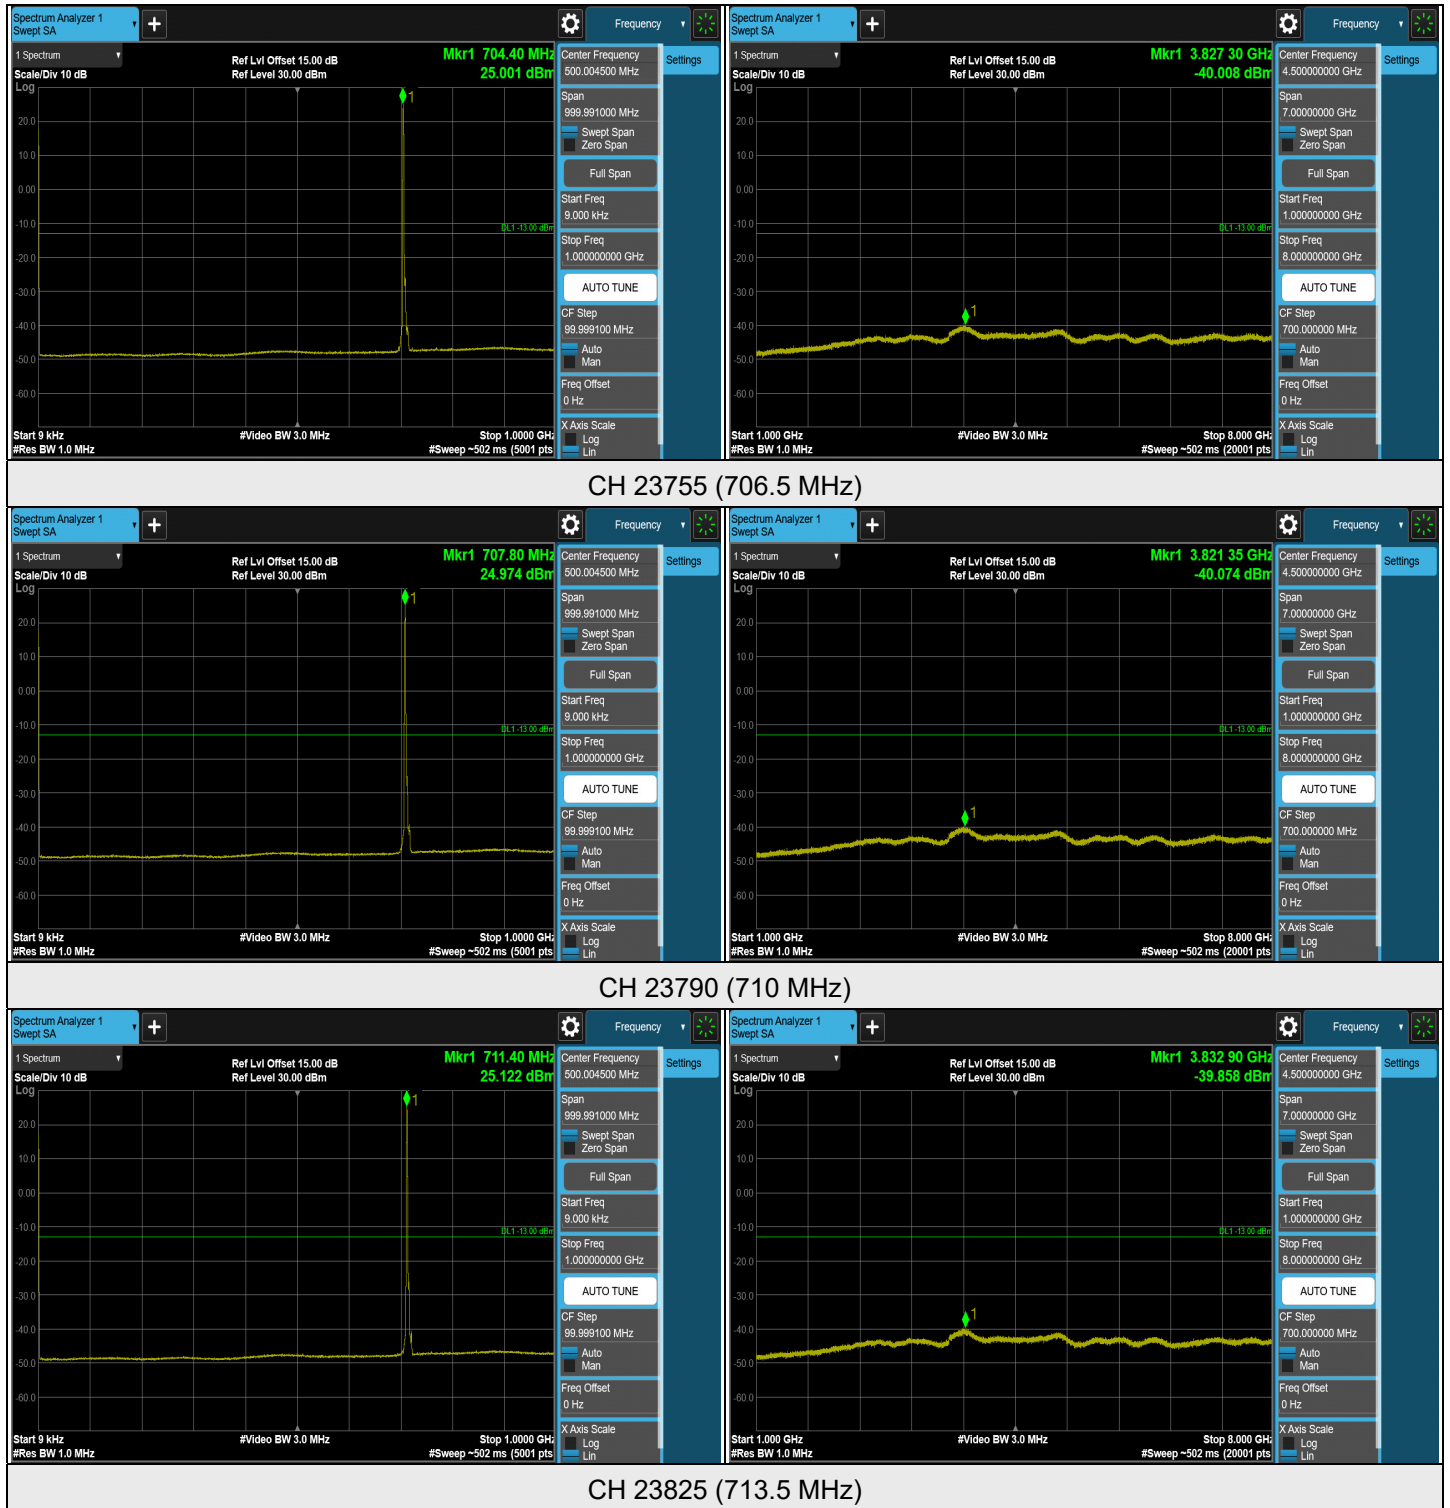

7.5.13 LTE Band 17

LTE Band 17, Channel Bandwidth: 5 MHz

Note: The signal at 9 kHz is IF signal from spectrum analyzer.

LTE Band 17, Channel Bandwidth: 5 MHz

LTE Band 17, Channel Bandwidth: 10 MHz

CH 23780 (709 MHz)

CH 23790 (710 MHz)

CH 23800 (711 MHz)

Note: The signal at 9 kHz is IF signal from spectrum analyzer.

LTE Band 17, Channel Bandwidth: 10 MHz

7.5.14 LTE Band 25

LTE Band 25, Channel Bandwidth: 1.4 MHz

Note: The signal at 9 kHz is IF signal from spectrum analyzer.

LTE Band 25, Channel Bandwidth: 1.4 MHz

LTE Band 25, Channel Bandwidth: 3 MHz

CH 26055 (1851.5 MHz)

CH 26365 (1882.5 MHz)

CH 26675 (1913.5 MHz)

Note: The signal at 9 kHz is IF signal from spectrum analyzer.

LTE Band 25, Channel Bandwidth: 3 MHz

LTE Band 25, Channel Bandwidth: 5 MHz

CH 26065 (1852.5 MHz)

CH 26365 (1882.5 MHz)

CH 26665 (1912.5 MHz)

Note: The signal at 9 kHz is IF signal from spectrum analyzer.

LTE Band 25, Channel Bandwidth: 5 MHz