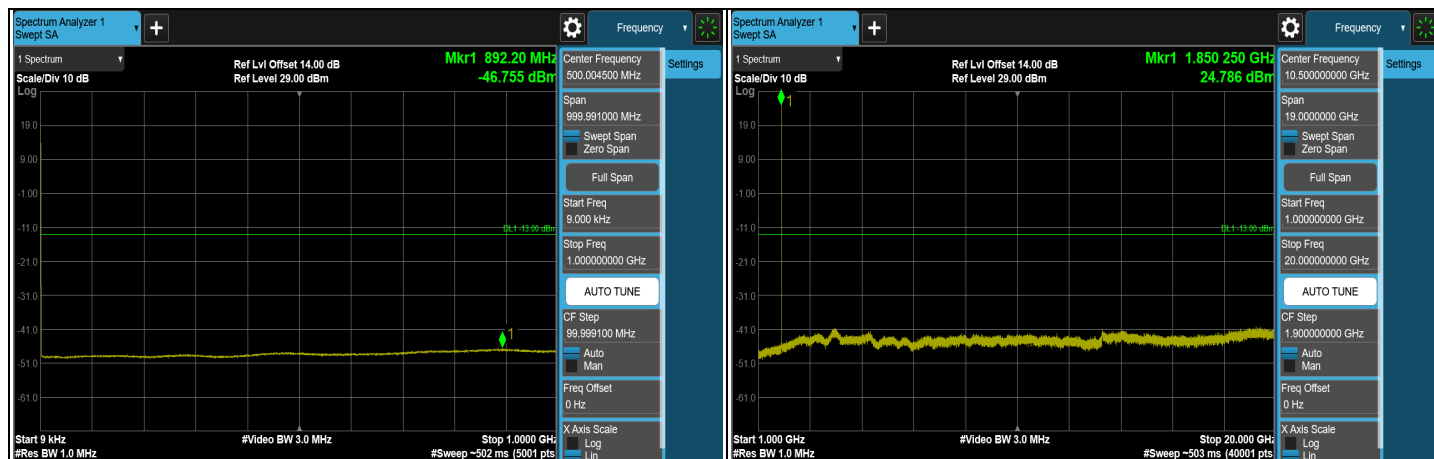

7.5.13 LTE Band 17

LTE Band 17, Channel Bandwidth: 5 MHz

Note: The signal at 9 kHz is IF signal from spectrum analyzer.

LTE Band 17, Channel Bandwidth: 5 MHz

LTE Band 17, Channel Bandwidth: 10 MHz

CH 23780 (709 MHz)

CH 23790 (710 MHz)

CH 23800 (711 MHz)

Note: The signal at 9 kHz is IF signal from spectrum analyzer.

LTE Band 17, Channel Bandwidth: 10 MHz

7.5.14 LTE Band 25

LTE Band 25, Channel Bandwidth: 1.4 MHz

Note: The signal at 9 kHz is IF signal from spectrum analyzer.

LTE Band 25, Channel Bandwidth: 1.4 MHz

LTE Band 25, Channel Bandwidth: 3 MHz

CH 26055 (1851.5 MHz)

CH 26365 (1882.5 MHz)

CH 26675 (1913.5 MHz)

Note: The signal at 9 kHz is IF signal from spectrum analyzer.

LTE Band 25, Channel Bandwidth: 3 MHz

LTE Band 25, Channel Bandwidth: 5 MHz

CH 26065 (1852.5 MHz)

CH 26365 (1882.5 MHz)

CH 26665 (1912.5 MHz)

Note: The signal at 9 kHz is IF signal from spectrum analyzer.

LTE Band 25, Channel Bandwidth: 5 MHz