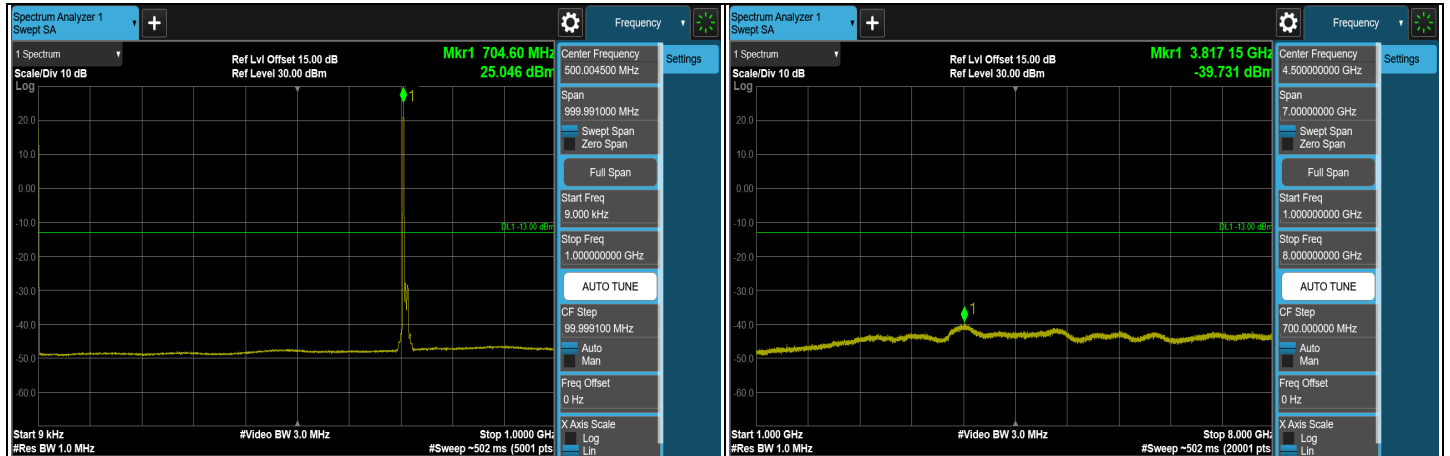

7.5.13 LTE Band 17

LTE Band 17, Channel Bandwidth: 5 MHz

Note: The signal at 9 kHz is IF signal from spectrum analyzer.

LTE Band 17, Channel Bandwidth: 5 MHz

LTE Band 17, Channel Bandwidth: 10 MHz

CH 23780 (709 MHz)

CH 23790 (710 MHz)

CH 23800 (711 MHz)

Note: The signal at 9 kHz is IF signal from spectrum analyzer.

LTE Band 17, Channel Bandwidth: 10 MHz

7.5.14 LTE Band 25

LTE Band 25, Channel Bandwidth: 1.4 MHz

Note: The signal at 9 kHz is IF signal from spectrum analyzer.

LTE Band 25, Channel Bandwidth: 1.4 MHz

LTE Band 25, Channel Bandwidth: 3 MHz

CH 26055 (1851.5 MHz)

CH 26365 (1882.5 MHz)

CH 26675 (1913.5 MHz)

Note: The signal at 9 kHz is IF signal from spectrum analyzer.