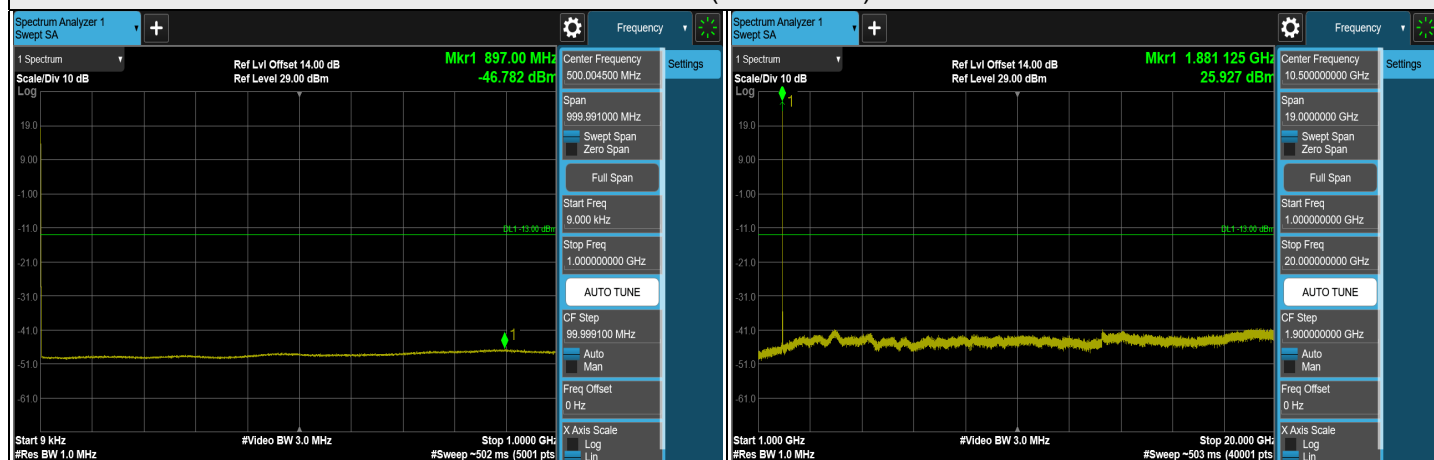

7.5.13 LTE Band 17

LTE Band 17, Channel Bandwidth: 5 MHz

Note: The signal at 9 kHz is IF signal from spectrum analyzer.

LTE Band 17, Channel Bandwidth: 5 MHz

LTE Band 17, Channel Bandwidth: 10 MHz

CH 23780 (709 MHz)

CH 23790 (710 MHz)

CH 23800 (711 MHz)

Note: The signal at 9 kHz is IF signal from spectrum analyzer.

LTE Band 17, Channel Bandwidth: 10 MHz

7.5.14 LTE Band 25

LTE Band 25, Channel Bandwidth: 1.4 MHz

Note: The signal at 9 kHz is IF signal from spectrum analyzer.

LTE Band 25, Channel Bandwidth: 1.4 MHz

LTE Band 25, Channel Bandwidth: 3 MHz

CH 26055 (1851.5 MHz)

CH 26365 (1882.5 MHz)

CH 26675 (1913.5 MHz)

Note: The signal at 9 kHz is IF signal from spectrum analyzer.

LTE Band 25, Channel Bandwidth: 3 MHz

LTE Band 25, Channel Bandwidth: 5 MHz

CH 26065 (1852.5 MHz)

CH 26365 (1882.5 MHz)

CH 26665 (1912.5 MHz)

Note: The signal at 9 kHz is IF signal from spectrum analyzer.

LTE Band 25, Channel Bandwidth: 5 MHz