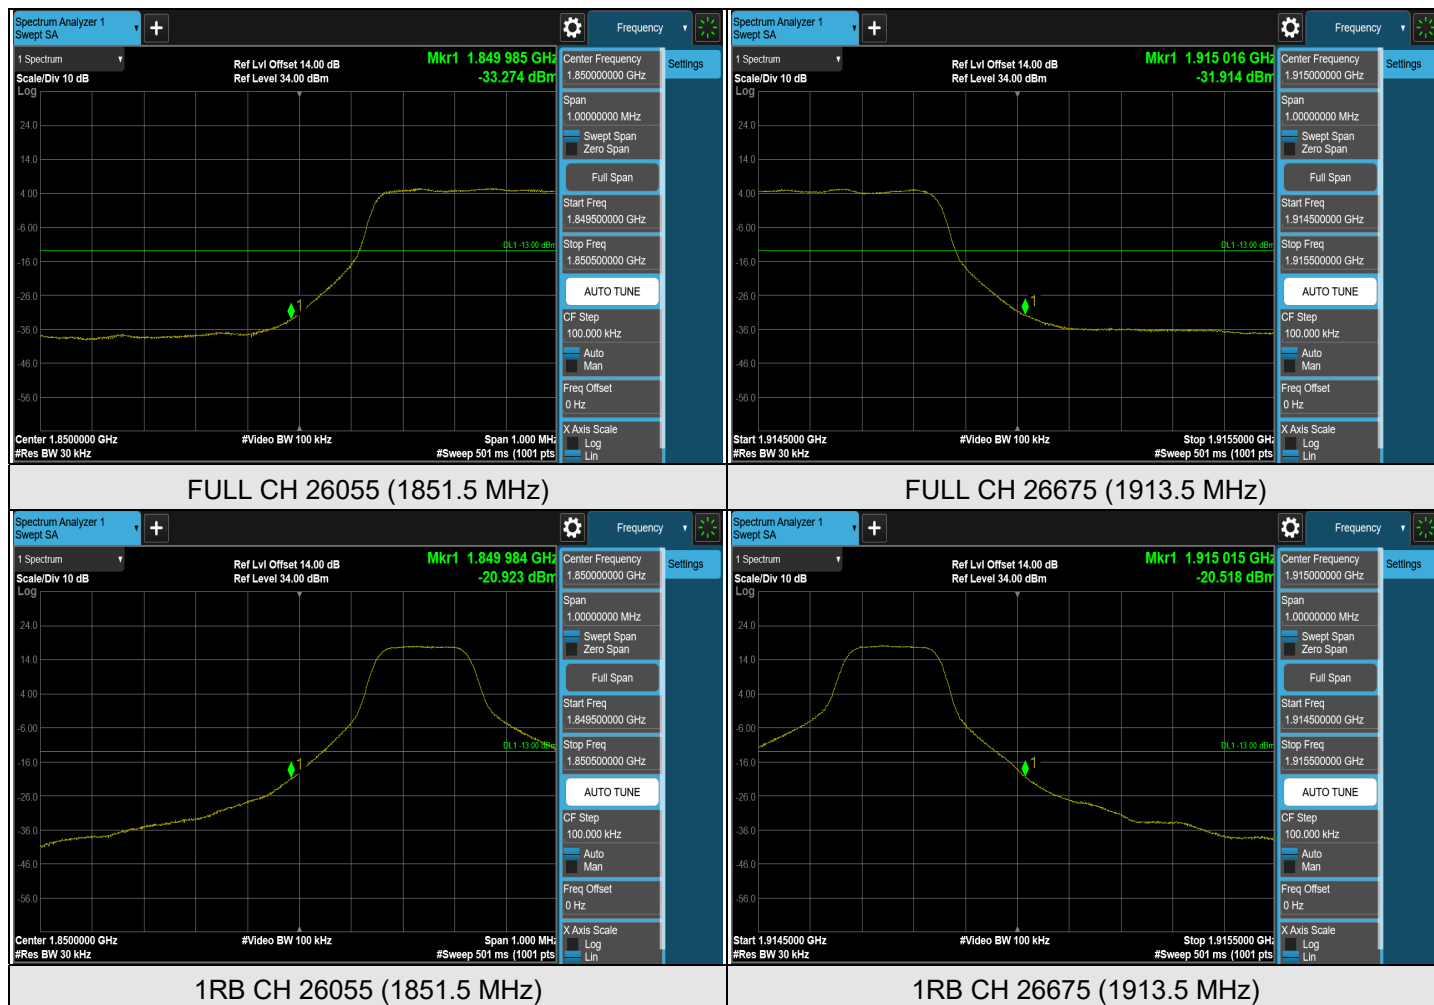

7.5.13 LTE Band 17

LTE Band 17, Channel Bandwidth: 5 MHz

Note: The signal at 9 kHz is IF signal from spectrum analyzer.

LTE Band 17, Channel Bandwidth: 5 MHz

LTE Band 17, Channel Bandwidth: 10 MHz

CH 23780 (709 MHz)

CH 23790 (710 MHz)

CH 23800 (711 MHz)

Note: The signal at 9 kHz is IF signal from spectrum analyzer.

LTE Band 17, Channel Bandwidth: 10 MHz

7.5.14 LTE Band 25

LTE Band 25, Channel Bandwidth: 1.4 MHz

Note: The signal at 9 kHz is IF signal from spectrum analyzer.

LTE Band 25, Channel Bandwidth: 1.4 MHz

LTE Band 25, Channel Bandwidth: 3 MHz

CH 26055 (1851.5 MHz)

CH 26365 (1882.5 MHz)

CH 26675 (1913.5 MHz)

Note: The signal at 9 kHz is IF signal from spectrum analyzer.

LTE Band 25, Channel Bandwidth: 3 MHz

LTE Band 25, Channel Bandwidth: 5 MHz

CH 26065 (1852.5 MHz)

CH 26365 (1882.5 MHz)

CH 26665 (1912.5 MHz)

Note: The signal at 9 kHz is IF signal from spectrum analyzer.

LTE Band 25, Channel Bandwidth: 5 MHz