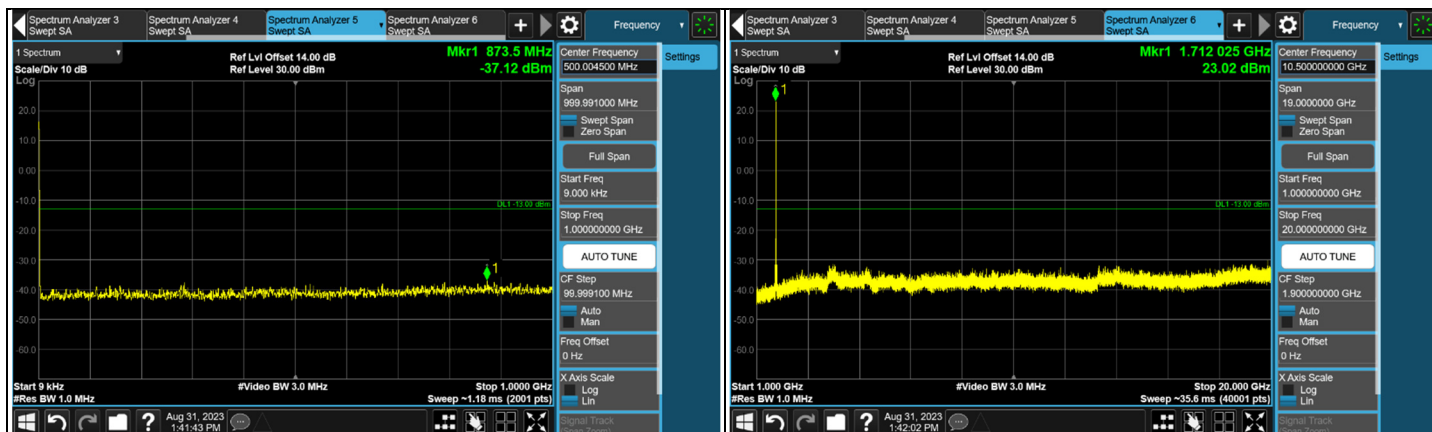

HSUPA

CH 9262 (1852.4 MHz)

CH 9400 (1880 MHz)

CH 9538 (1907.6 MHz)

Note: The signal at 9 kHz is IF signal from spectrum analyzer.

CH 9262 (1852.4 MHz)

CH 9538 (1907.6 MHz)

7.5.4 WCDMA Band 4

WCDMA

CH 1312 (1712.4 MHz)

CH 1413 (1732.6 MHz)

CH 1513 (1752.6 MHz)

Note: The signal at 9 kHz is IF signal from spectrum analyzer.

CH 1312 (1712.4 MHz)

CH 1513 (1752.6 MHz)

HSDPA

CH 1312 (1712.4 MHz)

CH 1413 (1732.6 MHz)

CH 1513 (1752.6 MHz)

Note: The signal at 9 kHz is IF signal from spectrum analyzer.

CH 1312 (1712.4 MHz)

CH 1513 (1752.6 MHz)