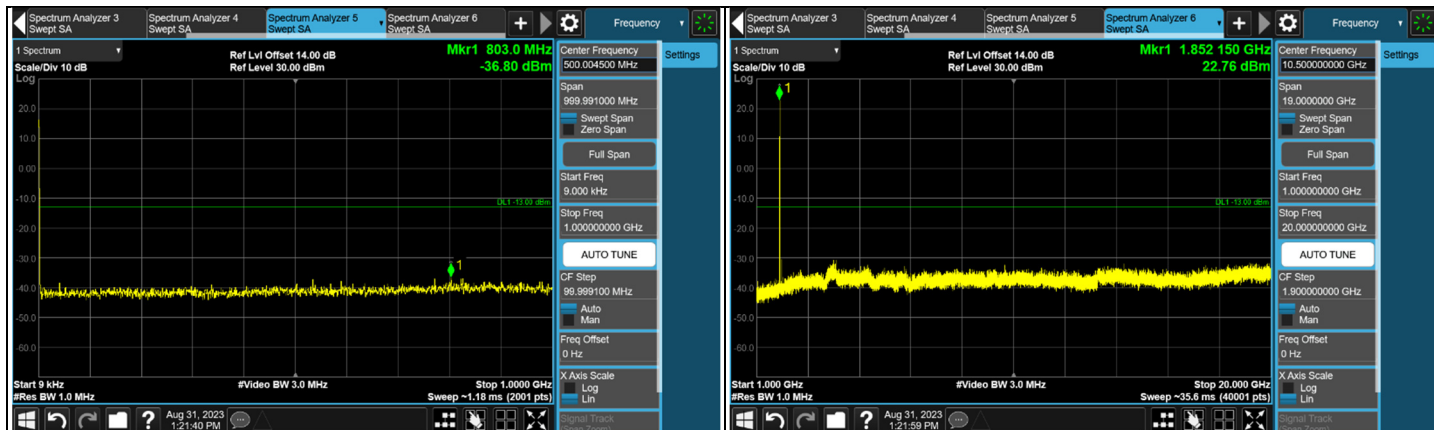

HSUPA

CH 9262 (1852.4 MHz)

CH 9400 (1880 MHz)

CH 9538 (1907.6 MHz)

Note: The signal at 9 kHz is IF signal from spectrum analyzer.

CH 9262 (1852.4 MHz)

CH 9538 (1907.6 MHz)

7.5.4 WCDMA Band 4

WCDMA

CH 1312 (1712.4 MHz)

CH 1413 (1732.6 MHz)

CH 1513 (1752.6 MHz)

Note: The signal at 9 kHz is IF signal from spectrum analyzer.

CH 1312 (1712.4 MHz)

CH 1513 (1752.6 MHz)

HSDPA

CH 1312 (1712.4 MHz)

CH 1413 (1732.6 MHz)

CH 1513 (1752.6 MHz)

Note: The signal at 9 kHz is IF signal from spectrum analyzer.

CH 1312 (1712.4 MHz)

CH 1513 (1752.6 MHz)