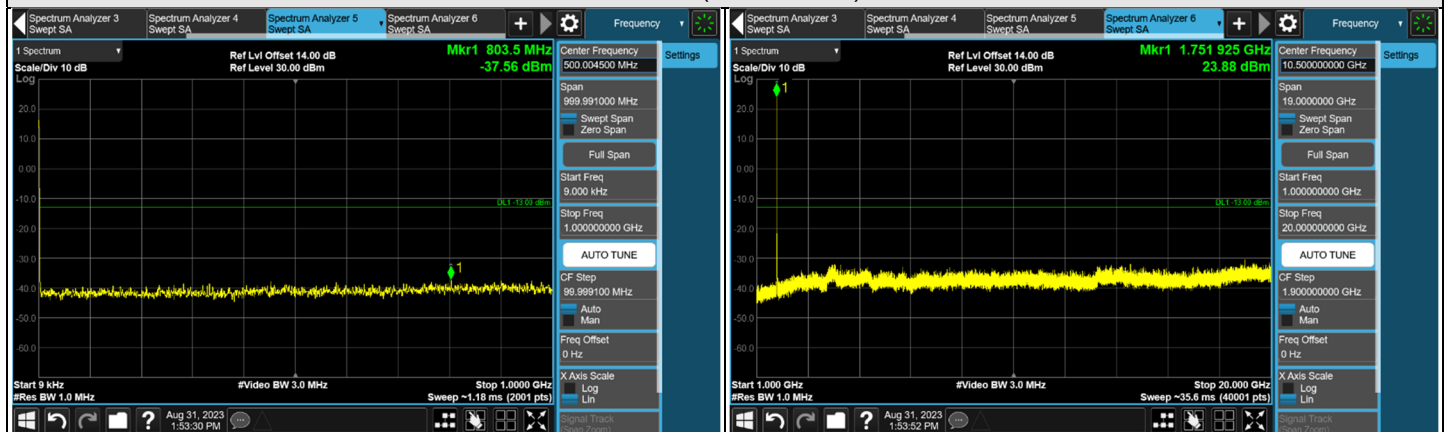

HSUPA

CH 9262 (1852.4 MHz)

CH 9400 (1880 MHz)

CH 9538 (1907.6 MHz)

Note: The signal at 9 kHz is IF signal from spectrum analyzer.

CH 9262 (1852.4 MHz)

CH 9538 (1907.6 MHz)

7.5.4 WCDMA Band 4

WCDMA

CH 1312 (1712.4 MHz)

CH 1413 (1732.6 MHz)

CH 1513 (1752.6 MHz)

Note: The signal at 9 kHz is IF signal from spectrum analyzer.

CH 1312 (1712.4 MHz)

CH 1513 (1752.6 MHz)

HSDPA

CH 1312 (1712.4 MHz)

CH 1413 (1732.6 MHz)

CH 1513 (1752.6 MHz)

Note: The signal at 9 kHz is IF signal from spectrum analyzer.

CH 1312 (1712.4 MHz)

CH 1513 (1752.6 MHz)