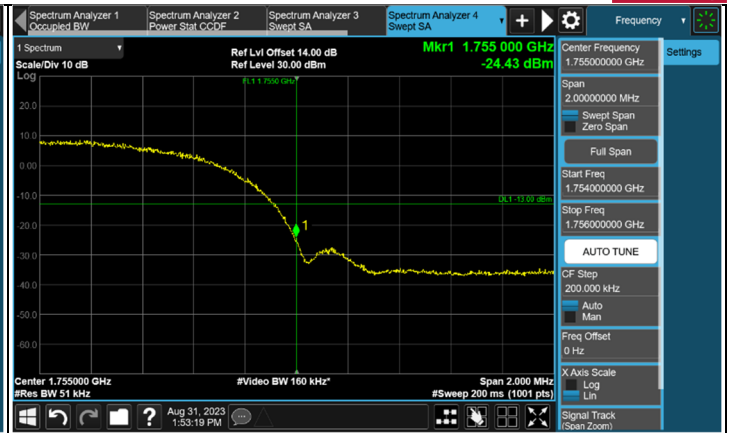

HSUPA

CH 9262 (1852.4 MHz)

CH 9400 (1880 MHz)

CH 9538 (1907.6 MHz)

Note: The signal at 9 kHz is IF signal from spectrum analyzer.

CH 9262 (1852.4 MHz)

CH 9538 (1907.6 MHz)

7.5.4 WCDMA Band 4

WCDMA

CH 1312 (1712.4 MHz)

CH 1413 (1732.6 MHz)

CH 1513 (1752.6 MHz)

Note: The signal at 9 kHz is IF signal from spectrum analyzer.

CH 1312 (1712.4 MHz)

CH 1513 (1752.6 MHz)

HSDPA

CH 1312 (1712.4 MHz)

CH 1413 (1732.6 MHz)

CH 1513 (1752.6 MHz)

Note: The signal at 9 kHz is IF signal from spectrum analyzer.

CH 1312 (1712.4 MHz)

CH 1513 (1752.6 MHz)