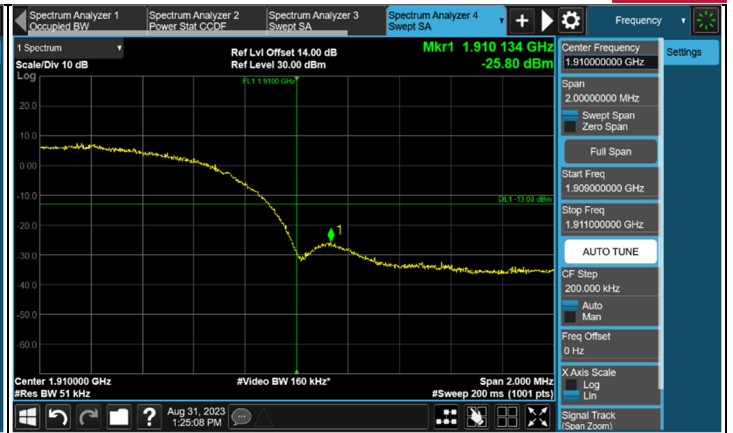

HSUPA

CH 9262 (1852.4 MHz)

CH 9400 (1880 MHz)

CH 9538 (1907.6 MHz)

Note: The signal at 9 kHz is IF signal from spectrum analyzer.

CH 9262 (1852.4 MHz)

CH 9538 (1907.6 MHz)

7.5.4 WCDMA Band 4

WCDMA

CH 1312 (1712.4 MHz)

CH 1413 (1732.6 MHz)

CH 1513 (1752.6 MHz)

Note: The signal at 9 kHz is IF signal from spectrum analyzer.

CH 1312 (1712.4 MHz)

CH 1513 (1752.6 MHz)

HSDPA

CH 1312 (1712.4 MHz)

CH 1413 (1732.6 MHz)

CH 1513 (1752.6 MHz)

Note: The signal at 9 kHz is IF signal from spectrum analyzer.

CH 1312 (1712.4 MHz)

CH 1513 (1752.6 MHz)