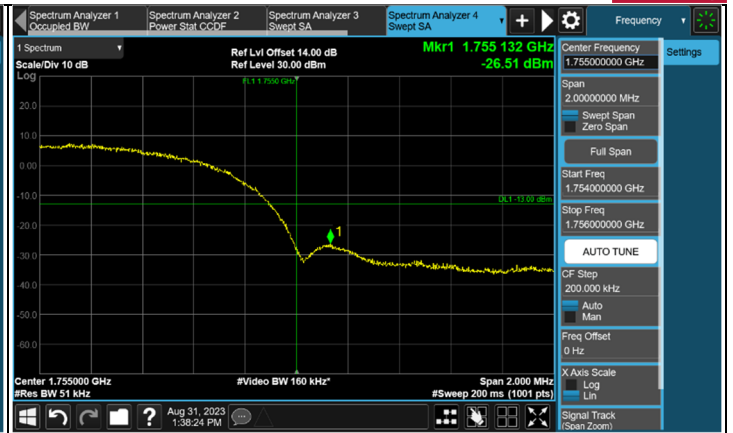

WCDMA

CH 1312 (1712.4 MHz)

CH 1413 (1732.6 MHz)

CH 1513 (1752.6 MHz)

Note: The signal at 9 kHz is IF signal from spectrum analyzer.

CH 1312 (1712.4 MHz)

CH 1513 (1752.6 MHz)

HSDPA

CH 1312 (1712.4 MHz)

CH 1413 (1732.6 MHz)

CH 1513 (1752.6 MHz)

Note: The signal at 9 kHz is IF signal from spectrum analyzer.

CH 1312 (1712.4 MHz)

CH 1513 (1752.6 MHz)