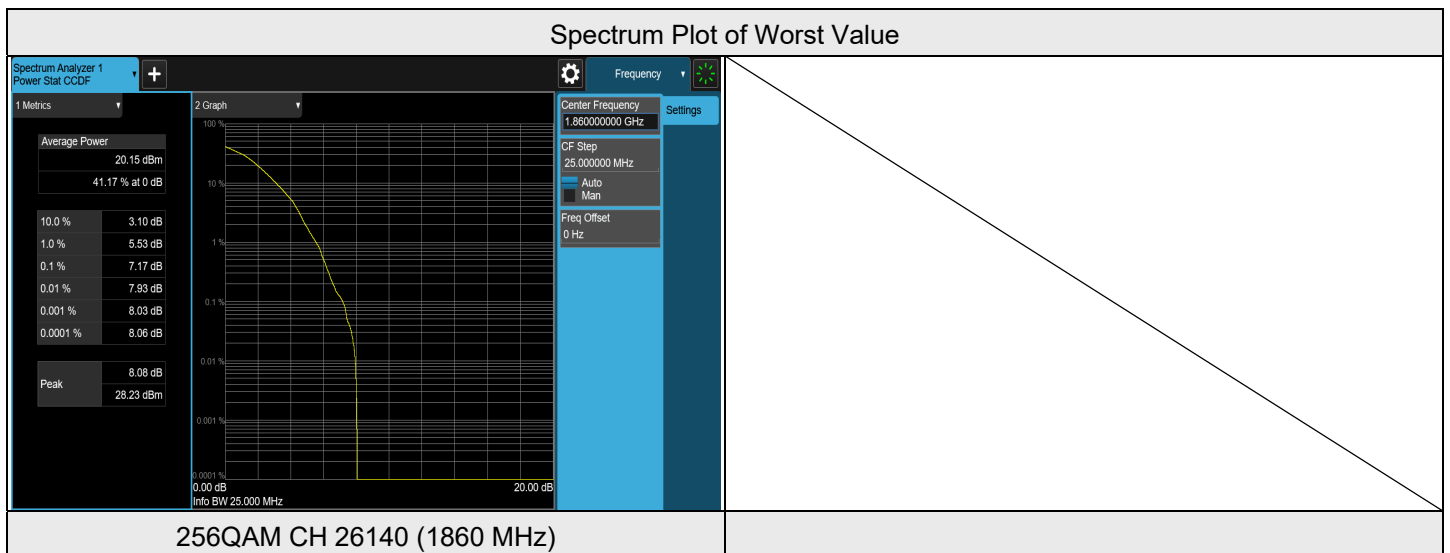

LTE Band 25, Channel Bandwidth: 20 MHz

Modulation	Channel	Frequency (MHz)	Measurement Value((dB))	Limit (n(dB))	Result
QPSK	26140	1860	5.06	13	PASS
QPSK	26365	1882.5	5.13	13	PASS
QPSK	26590	1905	5.06	13	PASS
16QAM	26140	1860	6.67	13	PASS
16QAM	26365	1882.5	5.98	13	PASS
16QAM	26590	1905	6.54	13	PASS
64QAM	26140	1860	6.42	13	PASS
64QAM	26365	1882.5	6.43	13	PASS
64QAM	26590	1905	6.27	13	PASS
256QAM	26140	1860	7.17	13	PASS
256QAM	26365	1882.5	6.75	13	PASS
256QAM	26590	1905	6.82	13	PASS