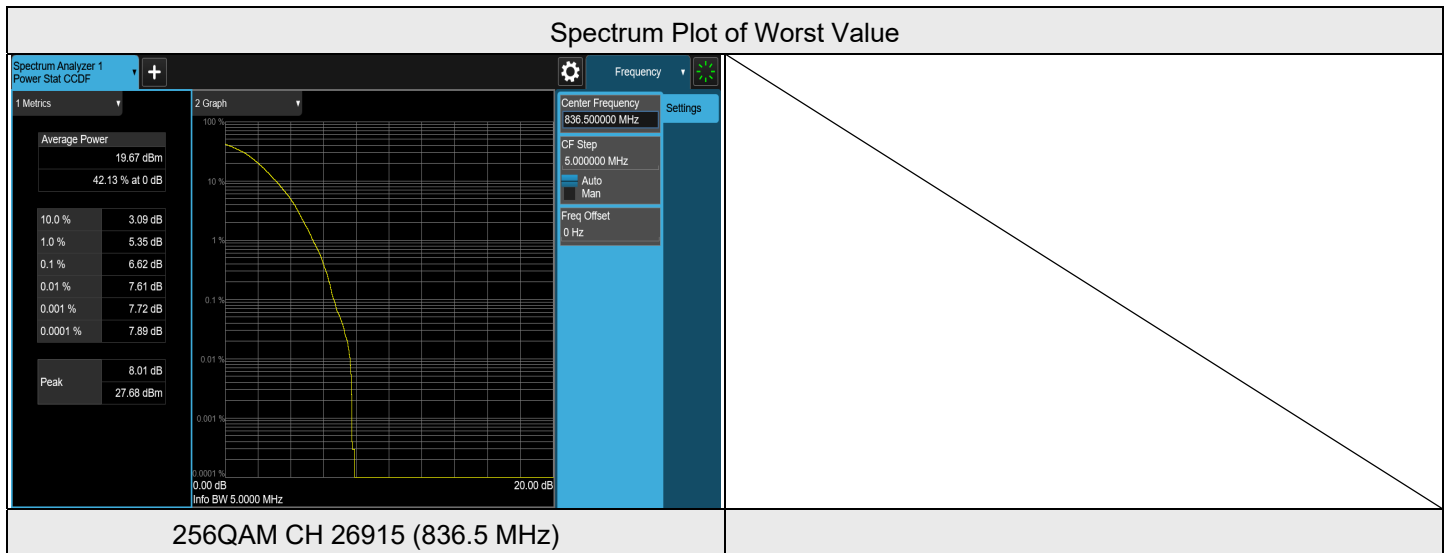

LTE Band 26 (824-849 MHz), Channel Bandwidth: 5 MHz

Modulation	Channel	Frequency (MHz)	Measurement Value((dB))	Limit (n(dB))	Result
QPSK	26815	826.5	3.67	13	PASS
QPSK	26915	836.5	4.00	13	PASS
QPSK	27015	846.5	3.63	13	PASS
16QAM	26815	826.5	4.79	13	PASS
16QAM	26915	836.5	5.02	13	PASS
16QAM	27015	846.5	4.63	13	PASS
64QAM	26815	826.5	5.22	13	PASS
64QAM	26915	836.5	5.53	13	PASS
64QAM	27015	846.5	5.15	13	PASS
256QAM	26815	826.5	6.25	13	PASS
256QAM	26915	836.5	6.62	13	PASS
256QAM	27015	846.5	6.15	13	PASS