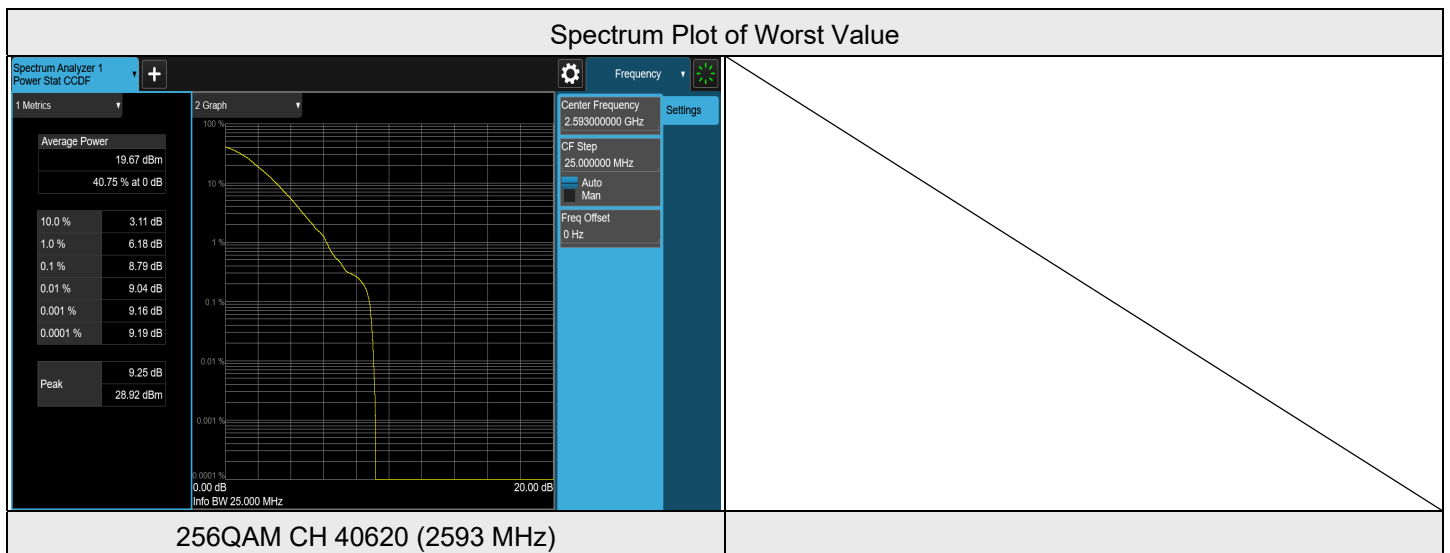

LTE Band 41, Channel Bandwidth: 15 MHz

Modulation	Channel	Frequency (MHz)	Measurement Value(dB)	Limit (dB)	Result
QPSK	39725	2503.5	5.66	13	PASS
QPSK	40620	2593	5.97	13	PASS
QPSK	41515	2682.5	5.27	13	PASS
16QAM	39725	2503.5	6.07	13	PASS
16QAM	40620	2593	6.32	13	PASS
16QAM	41515	2682.5	6.02	13	PASS
64QAM	39725	2503.5	6.73	13	PASS
64QAM	40620	2593	6.87	13	PASS
64QAM	41515	2682.5	6.58	13	PASS
256QAM	39725	2503.5	8.64	13	PASS
256QAM	40620	2593	8.79	13	PASS
256QAM	41515	2682.5	6.85	13	PASS