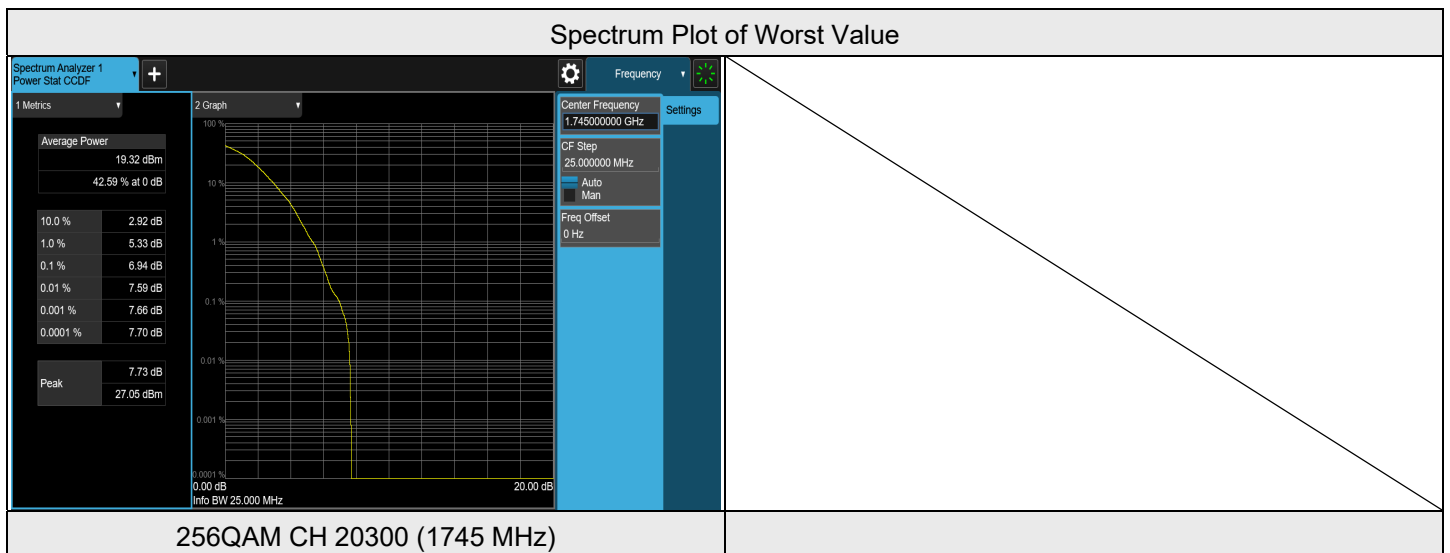

LTE Band 4, Channel Bandwidth: 20 MHz

Modulation	Channel	Frequency (MHz)	Measurement Value((dB))	Limit (n(dB))	Result
QPSK	20050	1720	5.08	13	PASS
QPSK	20175	1732.5	5.08	13	PASS
QPSK	20300	1745	5.13	13	PASS
16QAM	20050	1720	6.20	13	PASS
16QAM	20175	1732.5	6.47	13	PASS
16QAM	20300	1745	6.35	13	PASS
64QAM	20050	1720	6.44	13	PASS
64QAM	20175	1732.5	6.20	13	PASS
64QAM	20300	1745	6.38	13	PASS
256QAM	20050	1720	6.84	13	PASS
256QAM	20175	1732.5	6.61	13	PASS
256QAM	20300	1745	6.94	13	PASS