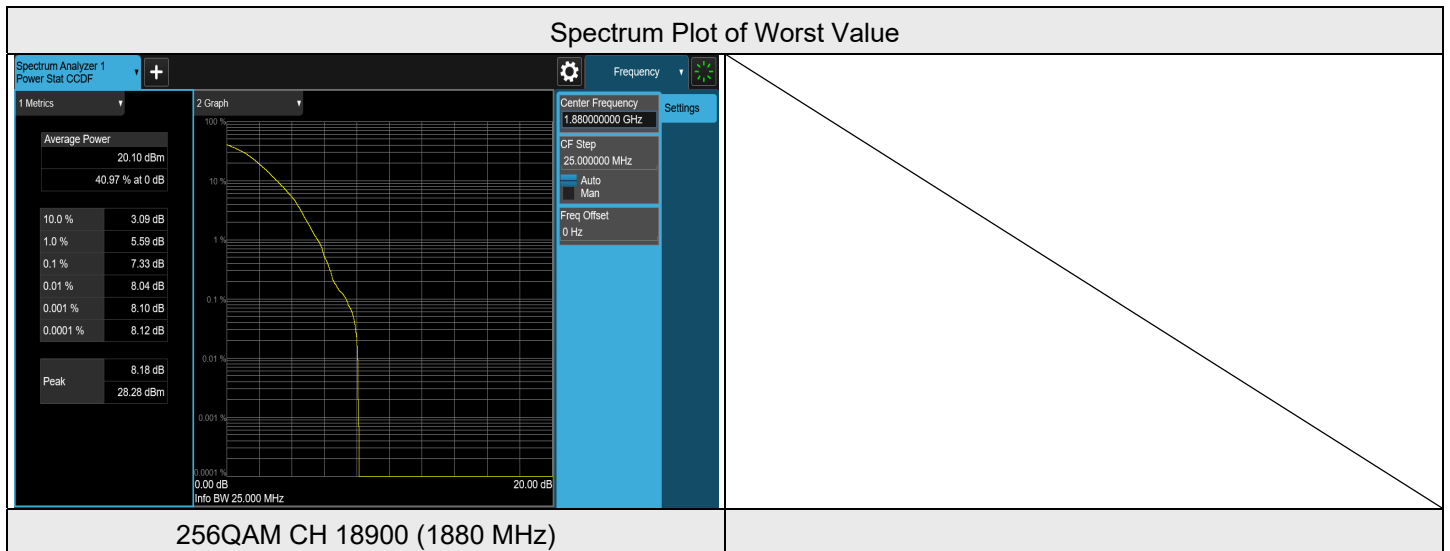

LTE Band 2, Channel Bandwidth: 20 MHz

Modulation	Channel	Frequency (MHz)	Measurement Value((dB))	Limit (n(dB))	Result
QPSK	18700	1860	5.20	13	PASS
QPSK	18900	1880	5.09	13	PASS
QPSK	19100	1900	4.88	13	PASS
16QAM	18700	1860	5.87	13	PASS
16QAM	18900	1880	6.03	13	PASS
16QAM	19100	1900	6.22	13	PASS
64QAM	18700	1860	6.63	13	PASS
64QAM	18900	1880	6.50	13	PASS
64QAM	19100	1900	6.19	13	PASS
256QAM	18700	1860	7.09	13	PASS
256QAM	18900	1880	7.33	13	PASS
256QAM	19100	1900	6.80	13	PASS