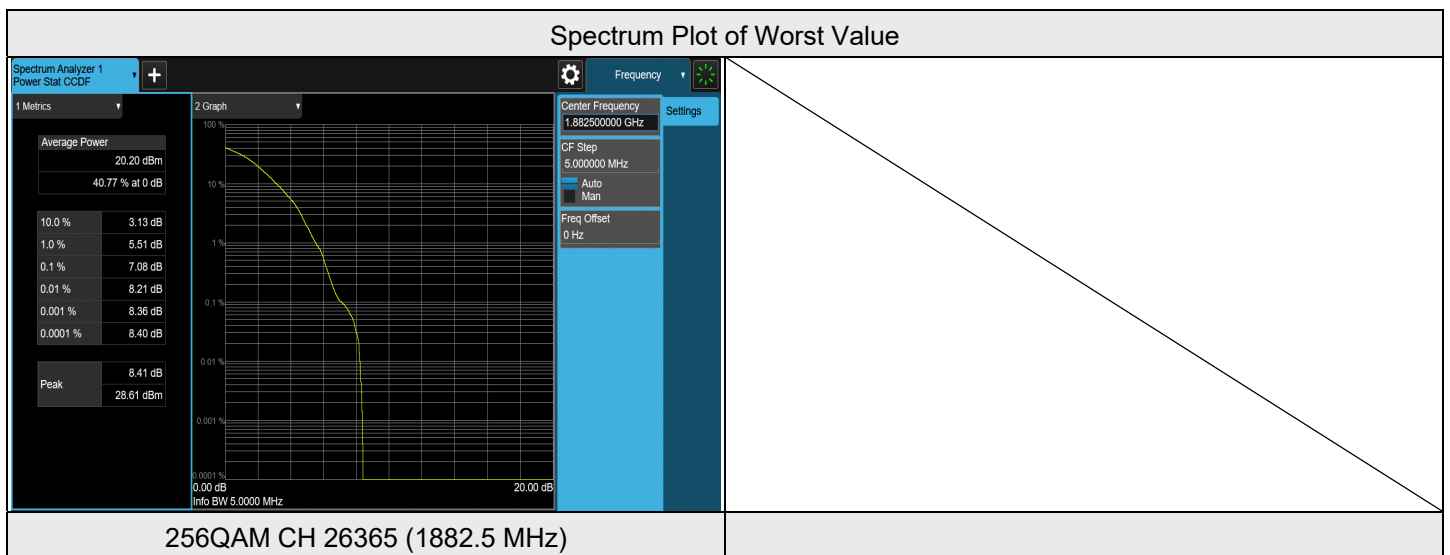

7.3.14 LTE Band 25

LTE Band 25, Channel Bandwidth: 1.4 MHz

Modulation	Channel	Frequency (MHz)	Measurement Value((dB))	Limit (\\n(dB))	Result
QPSK	26047	1850.7	5.12	13	PASS
QPSK	26365	1882.5	5.05	13	PASS
QPSK	26683	1914.3	4.69	13	PASS
16QAM	26047	1850.7	6.23	13	PASS
16QAM	26365	1882.5	6.43	13	PASS
16QAM	26683	1914.3	5.92	13	PASS
64QAM	26047	1850.7	6.44	13	PASS
64QAM	26365	1882.5	6.45	13	PASS
64QAM	26683	1914.3	6.20	13	PASS
256QAM	26047	1850.7	6.60	13	PASS
256QAM	26365	1882.5	7.08	13	PASS
256QAM	26683	1914.3	7.08	13	PASS