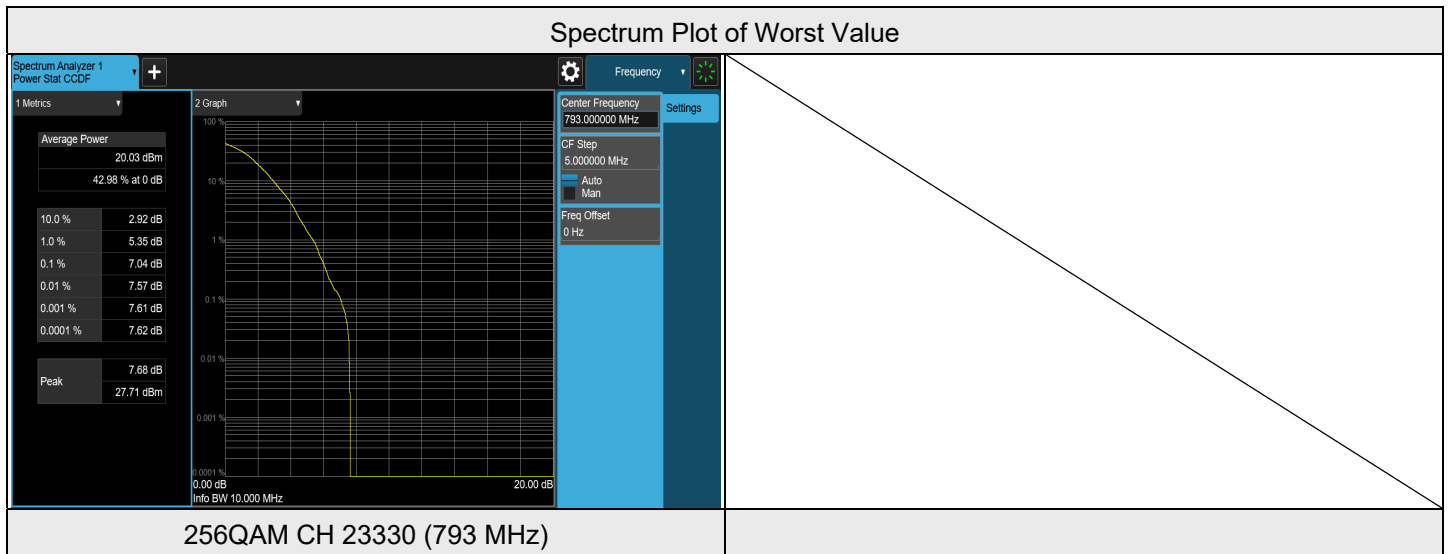

LTE Band 14, Channel Bandwidth: 10 MHz

Modulation	Channel	Frequency (MHz)	Measurement Value((dB))	Limit (n(dB))	Result
QPSK	23330	793	4.78	13	PASS
16QAM	23330	793	5.93	13	PASS
64QAM	23330	793	6.14	13	PASS
256QAM	23330	793	7.04	13	PASS