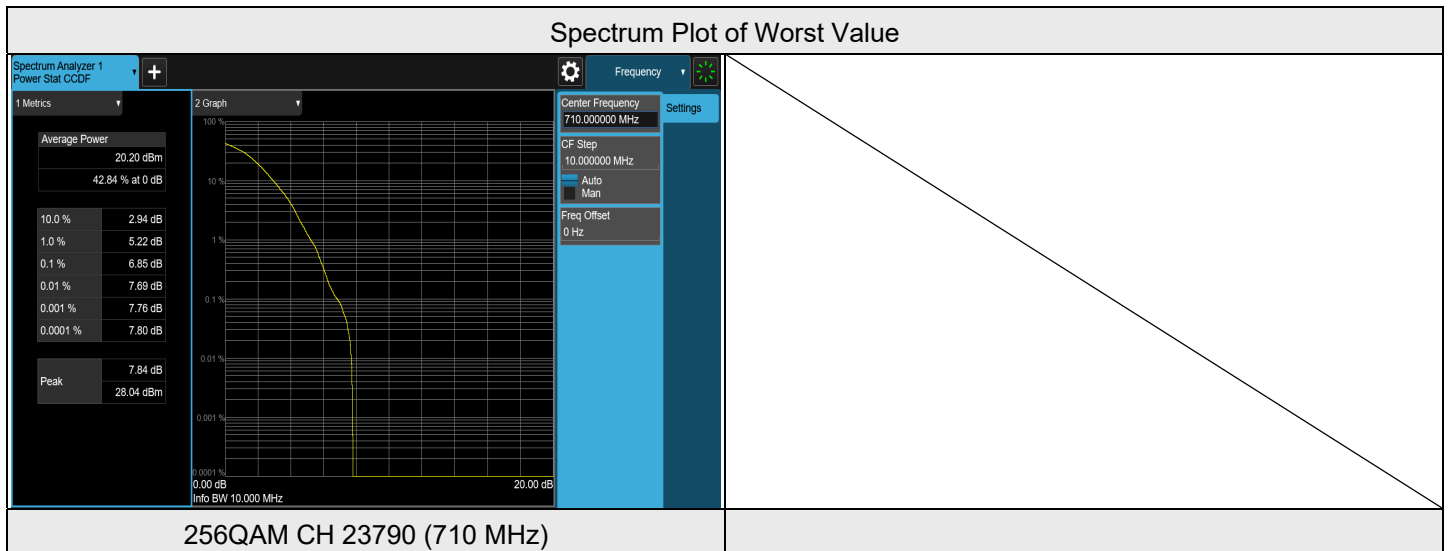

LTE Band 17, Channel Bandwidth: 10 MHz

Modulation	Channel	Frequency (MHz)	Measurement Value((dB))	Limit (n(dB))	Result
QPSK	23780	709	4.77	13	PASS
QPSK	23790	710	4.91	13	PASS
QPSK	23800	711	4.98	13	PASS
16QAM	23780	709	6.05	13	PASS
16QAM	23790	710	6.03	13	PASS
16QAM	23800	711	6.09	13	PASS
64QAM	23780	709	6.18	13	PASS
64QAM	23790	710	6.07	13	PASS
64QAM	23800	711	6.05	13	PASS
256QAM	23780	709	6.60	13	PASS
256QAM	23790	710	6.85	13	PASS
256QAM	23800	711	6.58	13	PASS