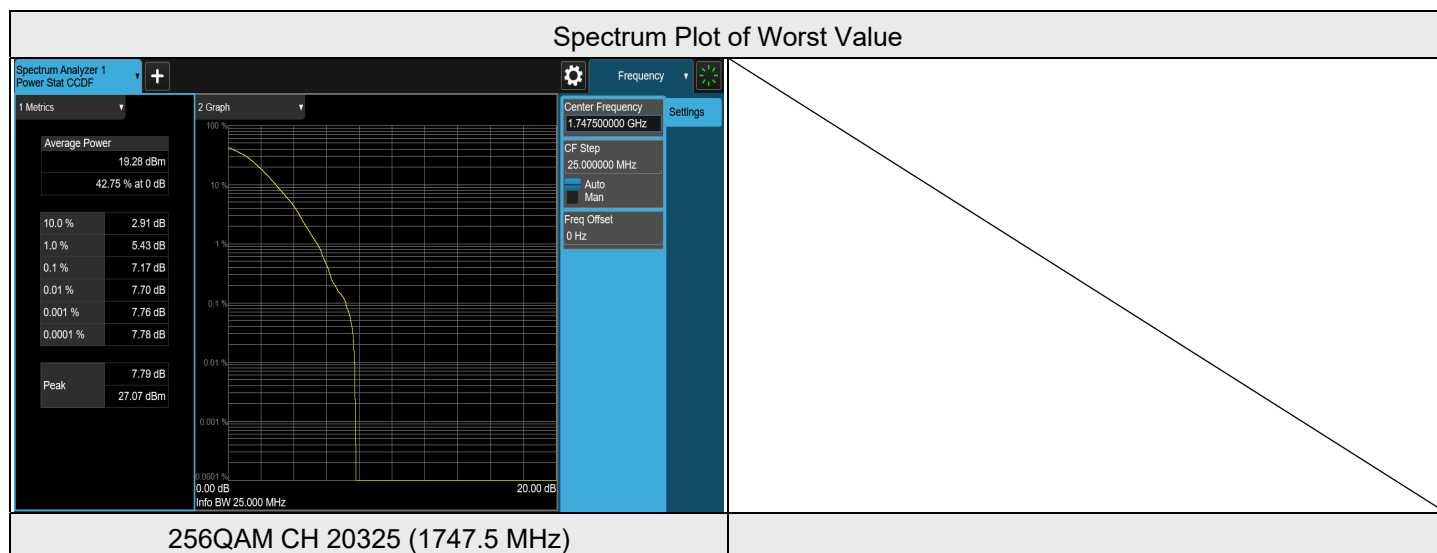

LTE Band 4, Channel Bandwidth: 15 MHz

Modulation	Channel	Frequency (MHz)	Measurement Value((dB))	Limit (n(dB))	Result
QPSK	20025	1717.5	5.12	13	PASS
QPSK	20175	1732.5	5.03	13	PASS
QPSK	20325	1747.5	5.24	13	PASS
16QAM	20025	1717.5	6.92	13	PASS
16QAM	20175	1732.5	6.28	13	PASS
16QAM	20325	1747.5	7.06	13	PASS
64QAM	20025	1717.5	6.29	13	PASS
64QAM	20175	1732.5	6.17	13	PASS
64QAM	20325	1747.5	6.29	13	PASS
256QAM	20025	1717.5	7.00	13	PASS
256QAM	20175	1732.5	6.69	13	PASS
256QAM	20325	1747.5	7.17	13	PASS