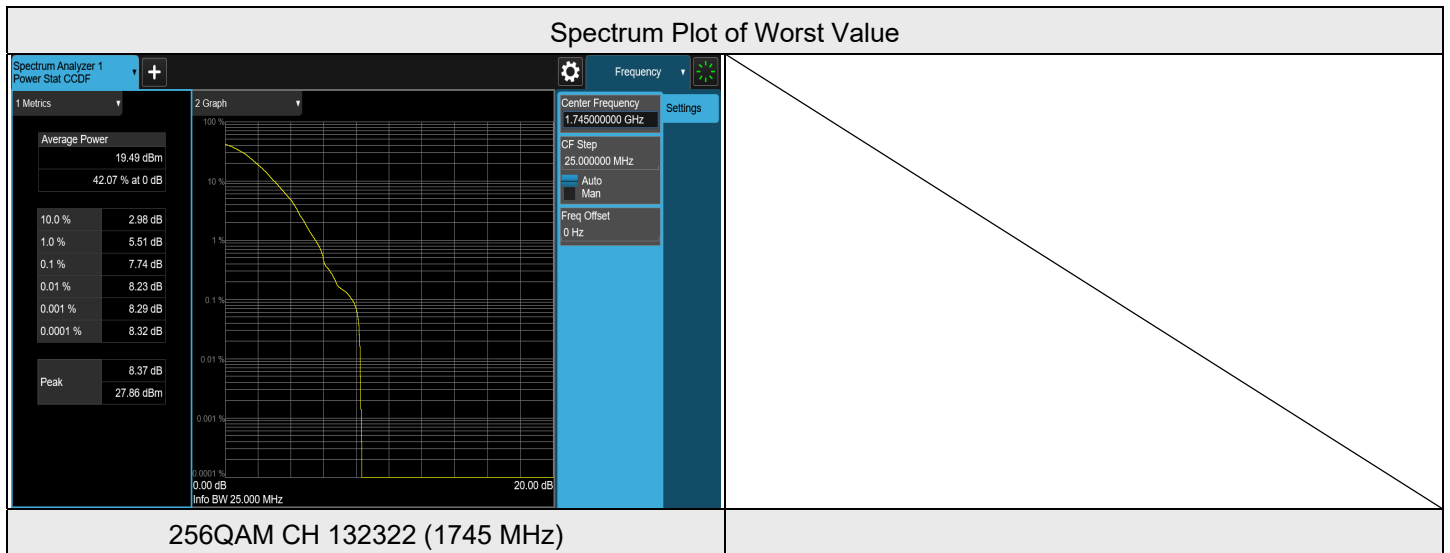

LTE Band 66, Channel Bandwidth: 15 MHz

Modulation	Channel	Frequency (MHz)	Measurement Value((dB))	Limit (n(dB))	Result
QPSK	132047	1717.5	5.31	13	PASS
QPSK	132322	1745	5.40	13	PASS
QPSK	132597	1772.5	5.06	13	PASS
16QAM	132047	1717.5	6.32	13	PASS
16QAM	132322	1745	7.43	13	PASS
16QAM	132597	1772.5	6.04	13	PASS
64QAM	132047	1717.5	6.70	13	PASS
64QAM	132322	1745	6.74	13	PASS
64QAM	132597	1772.5	6.14	13	PASS
256QAM	132047	1717.5	6.36	13	PASS
256QAM	132322	1745	7.74	13	PASS
256QAM	132597	1772.5	6.82	13	PASS