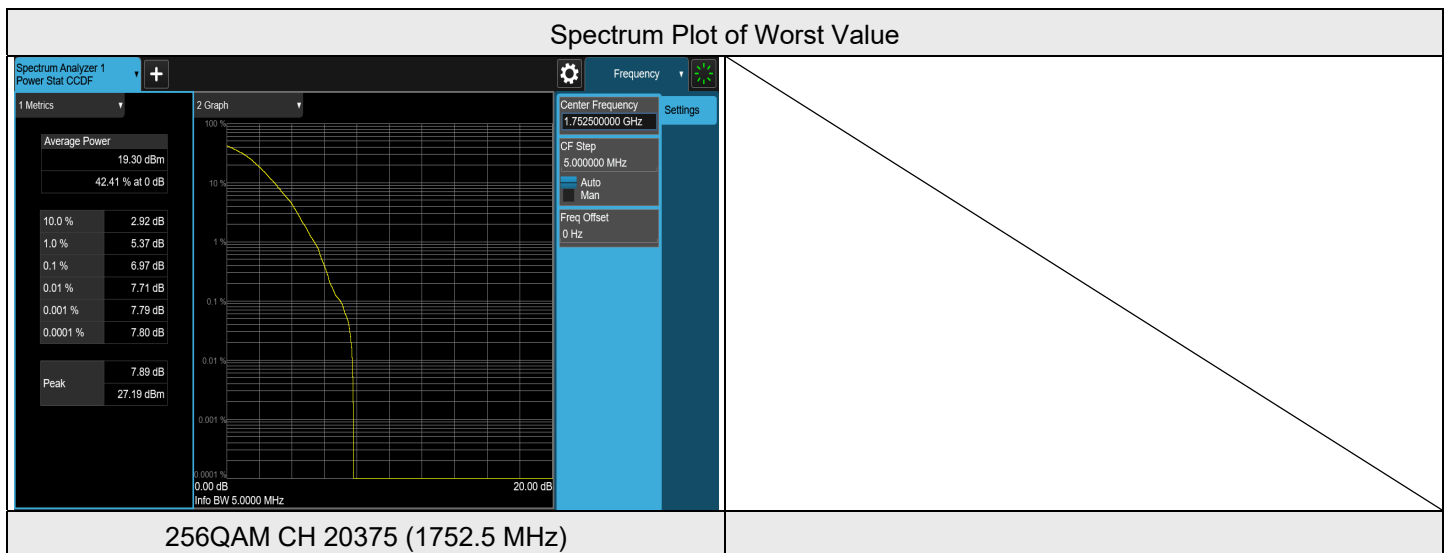

LTE Band 4, Channel Bandwidth: 5 MHz

Modulation	Channel	Frequency (MHz)	Measurement Value((dB))	Limit (n(dB))	Result
QPSK	19975	1712.5	5.17	13	PASS
QPSK	20175	1732.5	5.08	13	PASS
QPSK	20375	1752.5	5.32	13	PASS
16QAM	19975	1712.5	6.30	13	PASS
16QAM	20175	1732.5	6.21	13	PASS
16QAM	20375	1752.5	6.55	13	PASS
64QAM	19975	1712.5	6.39	13	PASS
64QAM	20175	1732.5	6.30	13	PASS
64QAM	20375	1752.5	6.42	13	PASS
256QAM	19975	1712.5	6.82	13	PASS
256QAM	20175	1732.5	6.53	13	PASS
256QAM	20375	1752.5	6.97	13	PASS