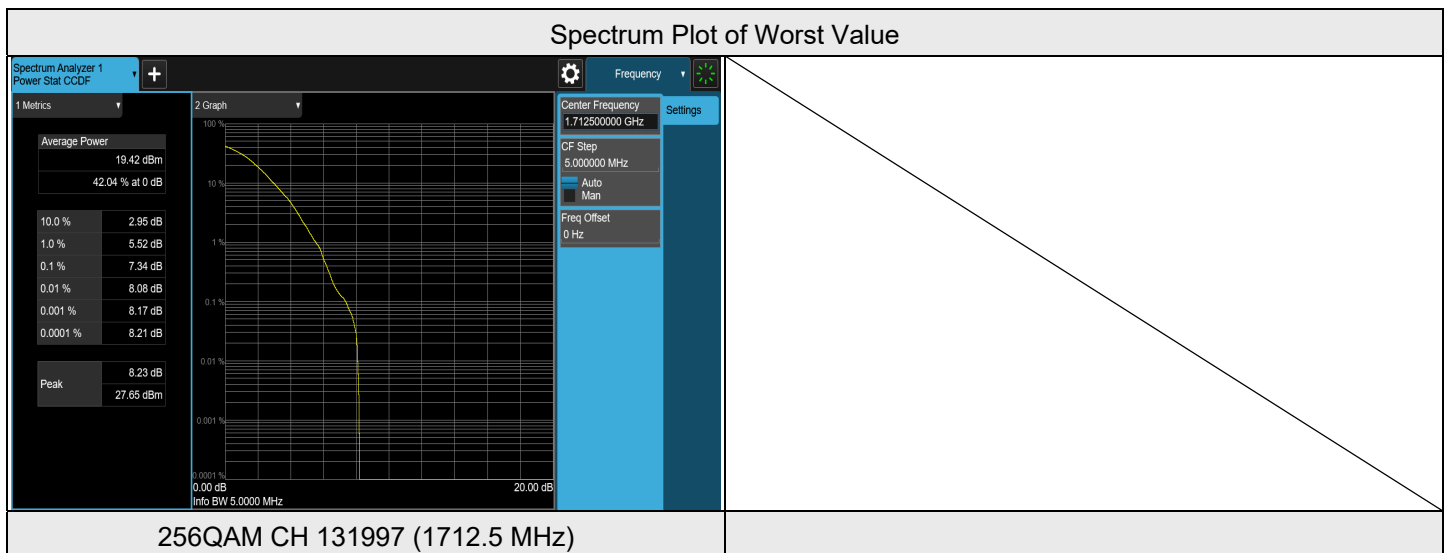

LTE Band 66, Channel Bandwidth: 5 MHz

Modulation	Channel	Frequency (MHz)	Measurement Value((dB))	Limit (n(dB))	Result
QPSK	131997	1712.5	5.33	13	PASS
QPSK	132322	1745	5.46	13	PASS
QPSK	132647	1777.5	5.39	13	PASS
16QAM	131997	1712.5	6.74	13	PASS
16QAM	132322	1745	6.64	13	PASS
16QAM	132647	1777.5	6.77	13	PASS
64QAM	131997	1712.5	6.54	13	PASS
64QAM	132322	1745	6.65	13	PASS
64QAM	132647	1777.5	6.68	13	PASS
256QAM	131997	1712.5	7.34	13	PASS
256QAM	132322	1745	6.83	13	PASS
256QAM	132647	1777.5	6.80	13	PASS