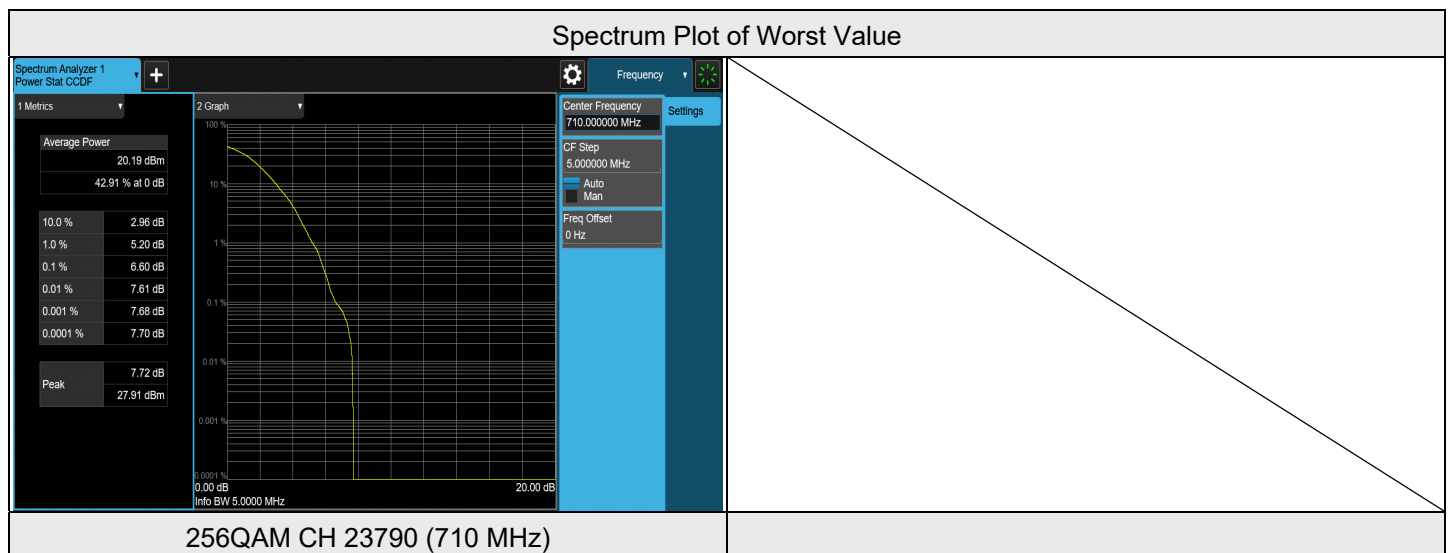

7.3.13 LTE Band 17

LTE Band 17, Channel Bandwidth: 5 MHz

Modulation	Channel	Frequency (MHz)	Measurement Value((dB))	Limit (ln(dB))	Result
QPSK	23755	706.5	4.86	13	PASS
QPSK	23790	710	4.97	13	PASS
QPSK	23825	713.5	4.89	13	PASS
16QAM	23755	706.5	6.02	13	PASS
16QAM	23790	710	6.10	13	PASS
16QAM	23825	713.5	5.80	13	PASS
64QAM	23755	706.5	5.60	13	PASS
64QAM	23790	710	6.06	13	PASS
64QAM	23825	713.5	5.99	13	PASS
256QAM	23755	706.5	6.54	13	PASS
256QAM	23790	710	6.60	13	PASS
256QAM	23825	713.5	6.60	13	PASS