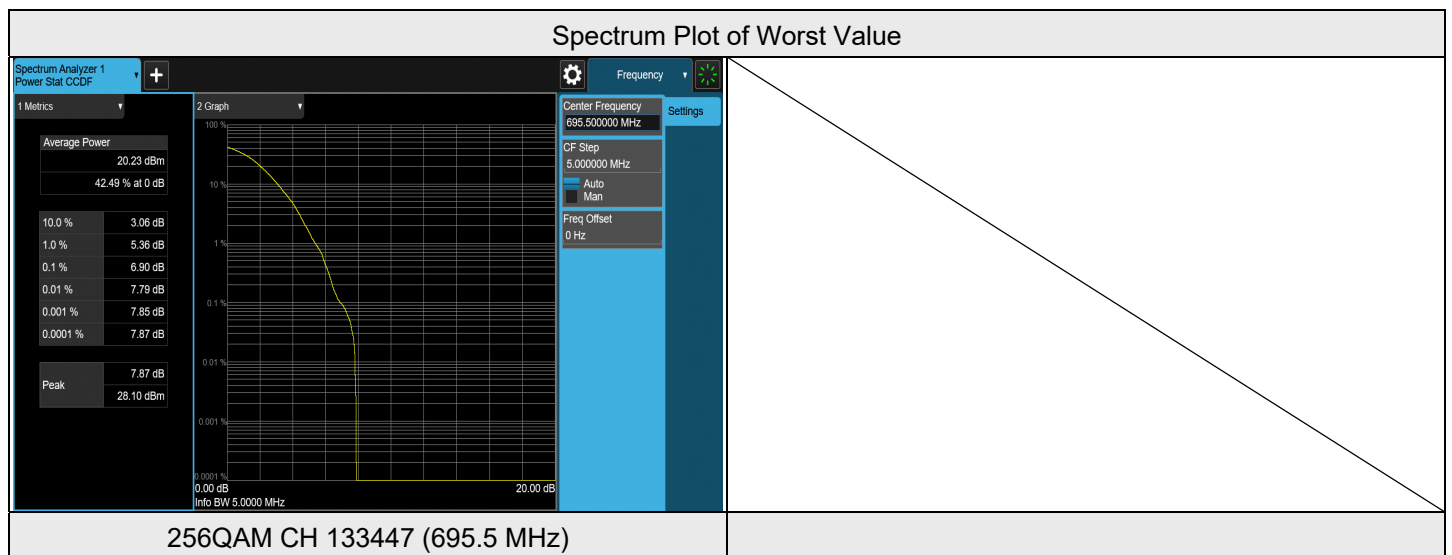

7.3.18 LTE Band 71

LTE Band 71, Channel Bandwidth: 5 MHz

Modulation	Channel	Frequency (MHz)	Measurement Value((dB))	Limit (ln(dB))	Result
QPSK	133147	665.5	4.59	13	PASS
QPSK	133297	680.5	4.39	13	PASS
QPSK	133447	695.5	4.39	13	PASS
16QAM	133147	665.5	5.61	13	PASS
16QAM	133297	680.5	5.47	13	PASS
16QAM	133447	695.5	5.44	13	PASS
64QAM	133147	665.5	5.93	13	PASS
64QAM	133297	680.5	5.86	13	PASS
64QAM	133447	695.5	5.96	13	PASS
256QAM	133147	665.5	6.69	13	PASS
256QAM	133297	680.5	6.69	13	PASS
256QAM	133447	695.5	6.90	13	PASS