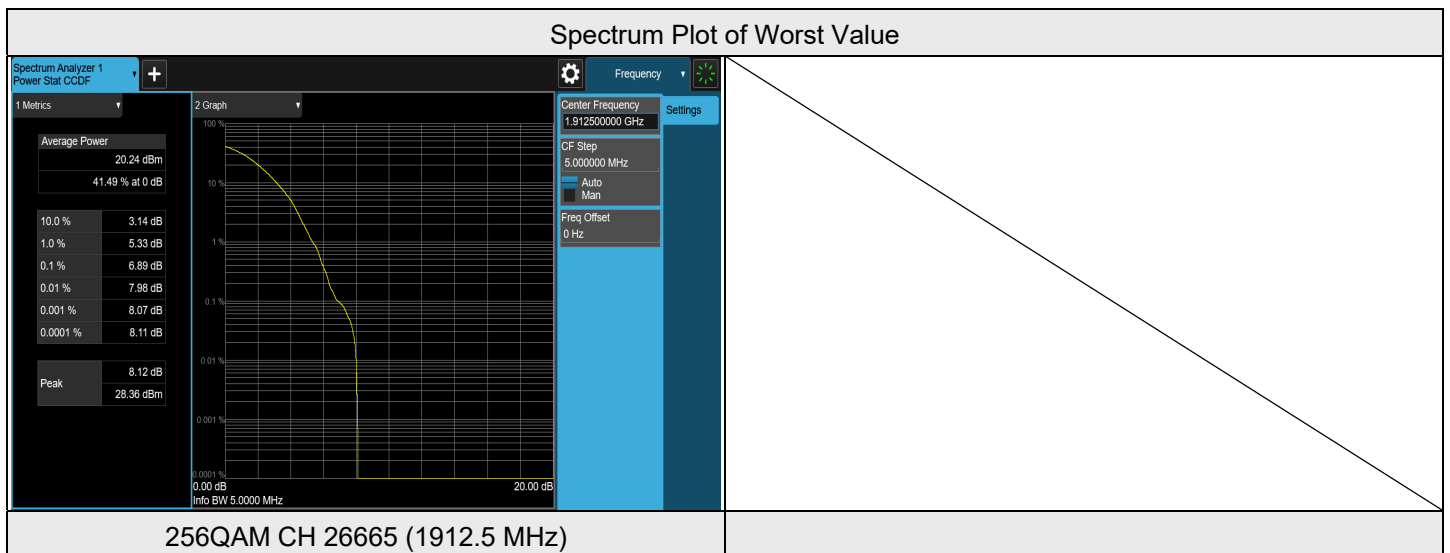

LTE Band 25, Channel Bandwidth: 5 MHz

Modulation	Channel	Frequency (MHz)	Measurement Value((dB))	Limit (n(dB))	Result
QPSK	26065	1852.5	5.14	13	PASS
QPSK	26365	1882.5	5.04	13	PASS
QPSK	26665	1912.5	4.89	13	PASS
16QAM	26065	1852.5	6.42	13	PASS
16QAM	26365	1882.5	6.17	13	PASS
16QAM	26665	1912.5	6.07	13	PASS
64QAM	26065	1852.5	6.44	13	PASS
64QAM	26365	1882.5	6.44	13	PASS
64QAM	26665	1912.5	6.30	13	PASS
256QAM	26065	1852.5	6.72	13	PASS
256QAM	26365	1882.5	6.71	13	PASS
256QAM	26665	1912.5	6.89	13	PASS