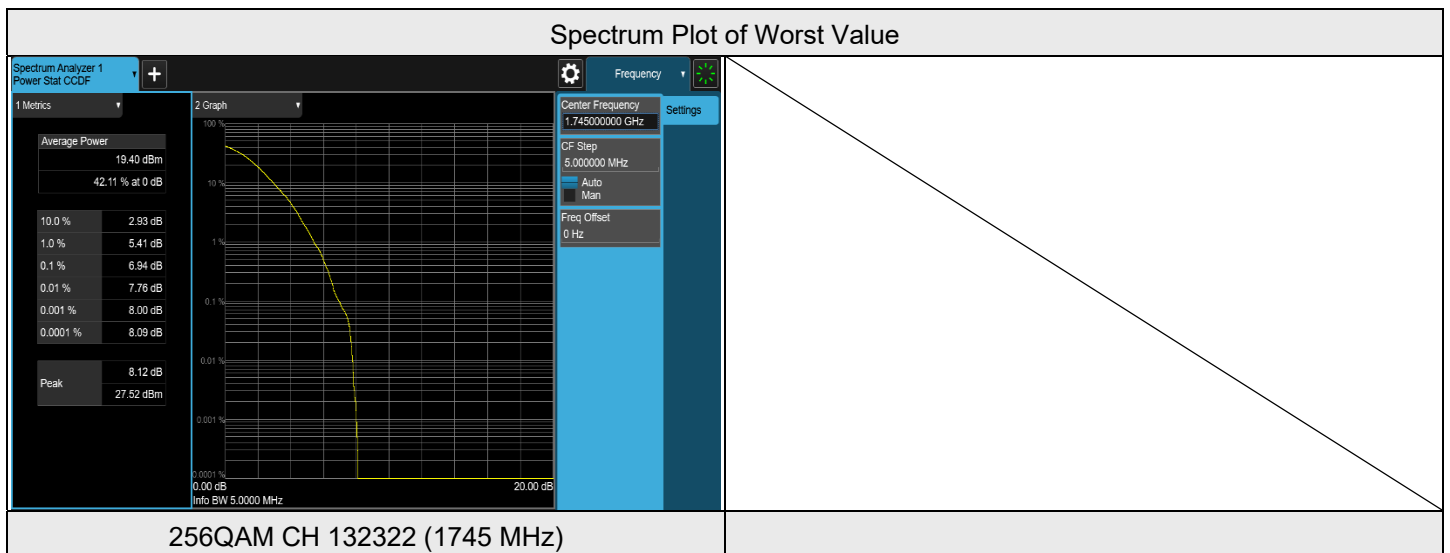

LTE Band 66, Channel Bandwidth: 3 MHz

Modulation	Channel	Frequency (MHz)	Measurement Value((dB))	Limit (n(dB))	Result
QPSK	131987	1711.5	5.32	13	PASS
QPSK	132322	1745	5.44	13	PASS
QPSK	132657	1778.5	5.46	13	PASS
16QAM	131987	1711.5	6.32	13	PASS
16QAM	132322	1745	6.56	13	PASS
16QAM	132657	1778.5	6.43	13	PASS
64QAM	131987	1711.5	6.51	13	PASS
64QAM	132322	1745	6.75	13	PASS
64QAM	132657	1778.5	6.72	13	PASS
256QAM	131987	1711.5	6.82	13	PASS
256QAM	132322	1745	6.94	13	PASS
256QAM	132657	1778.5	6.90	13	PASS