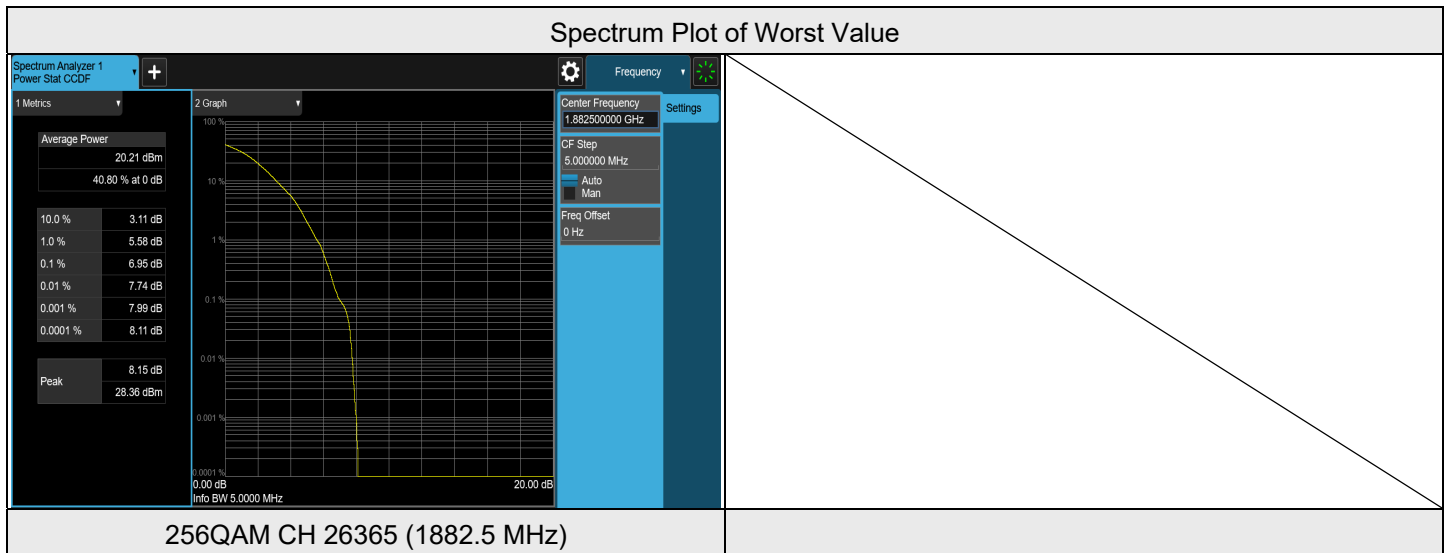

LTE Band 25, Channel Bandwidth: 3 MHz

Modulation	Channel	Frequency (MHz)	Measurement Value((dB))	Limit (n(dB))	Result
QPSK	26055	1851.5	5.01	13	PASS
QPSK	26365	1882.5	5.00	13	PASS
QPSK	26675	1913.5	4.74	13	PASS
16QAM	26055	1851.5	6.01	13	PASS
16QAM	26365	1882.5	6.00	13	PASS
16QAM	26675	1913.5	5.89	13	PASS
64QAM	26055	1851.5	6.41	13	PASS
64QAM	26365	1882.5	6.45	13	PASS
64QAM	26675	1913.5	6.10	13	PASS
256QAM	26055	1851.5	6.69	13	PASS
256QAM	26365	1882.5	6.95	13	PASS
256QAM	26675	1913.5	6.68	13	PASS