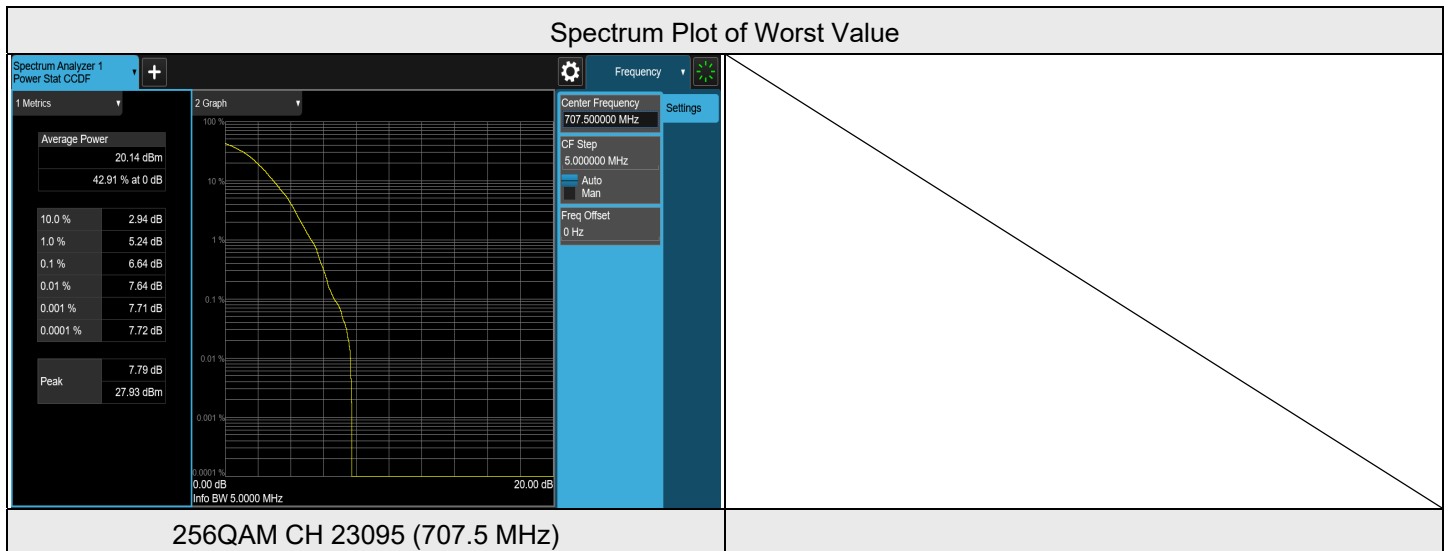

LTE Band 12, Channel Bandwidth: 5 MHz

Modulation	Channel	Frequency (MHz)	Measurement Value((dB))	Limit (n(dB))	Result
QPSK	23035	701.5	4.57	13	PASS
QPSK	23095	707.5	4.98	13	PASS
QPSK	23155	713.5	4.63	13	PASS
16QAM	23035	701.5	5.55	13	PASS
16QAM	23095	707.5	6.11	13	PASS
16QAM	23155	713.5	5.83	13	PASS
64QAM	23035	701.5	5.79	13	PASS
64QAM	23095	707.5	6.07	13	PASS
64QAM	23155	713.5	5.96	13	PASS
256QAM	23035	701.5	6.38	13	PASS
256QAM	23095	707.5	6.64	13	PASS
256QAM	23155	713.5	6.62	13	PASS