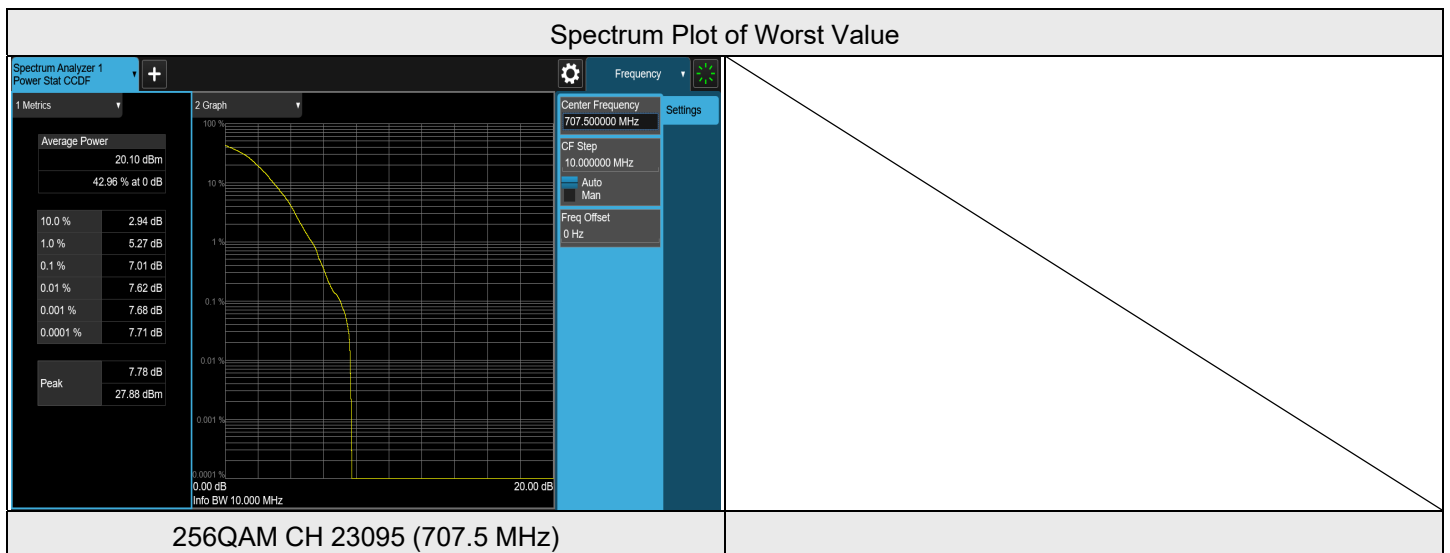

LTE Band 12, Channel Bandwidth: 10 MHz

Modulation	Channel	Frequency (MHz)	Measurement Value((dB))	Limit (n(dB))	Result
QPSK	23060	704	4.43	13	PASS
QPSK	23095	707.5	4.93	13	PASS
QPSK	23130	711	5.52	13	PASS
16QAM	23060	704	5.51	13	PASS
16QAM	23095	707.5	5.76	13	PASS
16QAM	23130	711	6.16	13	PASS
64QAM	23060	704	5.87	13	PASS
64QAM	23095	707.5	6.07	13	PASS
64QAM	23130	711	6.09	13	PASS
256QAM	23060	704	6.58	13	PASS
256QAM	23095	707.5	7.01	13	PASS
256QAM	23130	711	6.67	13	PASS