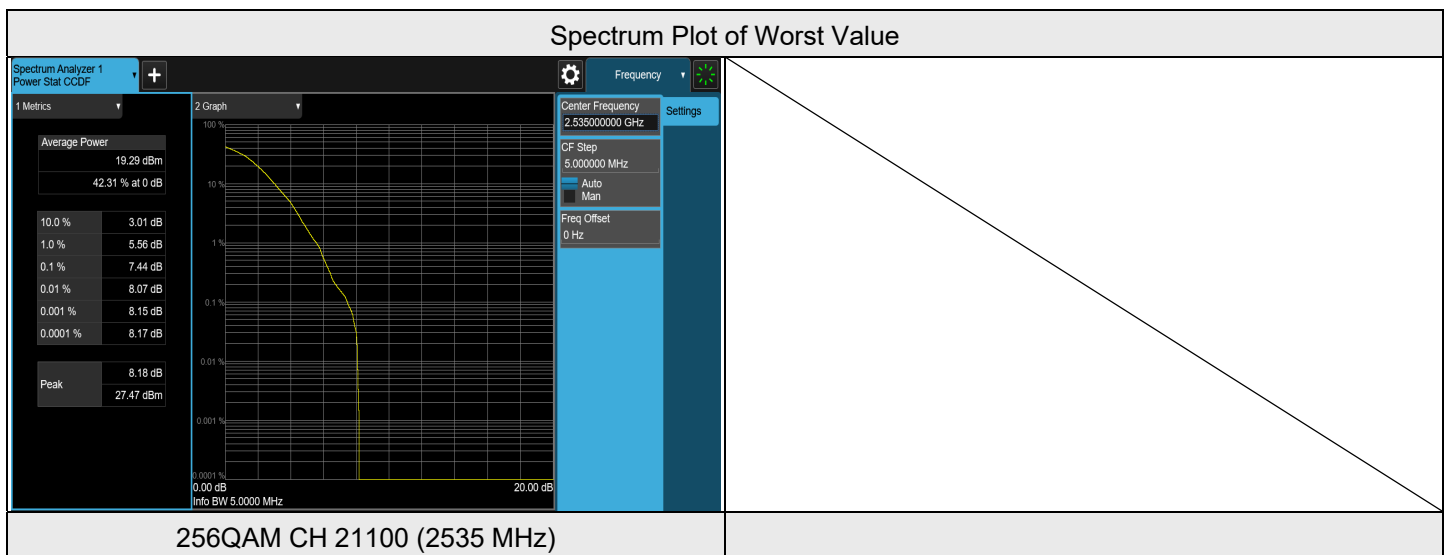

7.3.9 LTE Band 7

LTE Band 7, Channel Bandwidth: 5 MHz

Modulation	Channel	Frequency (MHz)	Measurement Value((dB))	Limit (ln(dB))	Result
QPSK	20775	2502.5	5.33	13	PASS
QPSK	21100	2535	5.77	13	PASS
QPSK	21425	2567.5	4.94	13	PASS
16QAM	20775	2502.5	6.17	13	PASS
16QAM	21100	2535	6.22	13	PASS
16QAM	21425	2567.5	6.05	13	PASS
64QAM	20775	2502.5	6.50	13	PASS
64QAM	21100	2535	6.53	13	PASS
64QAM	21425	2567.5	6.22	13	PASS
256QAM	20775	2502.5	7.23	13	PASS
256QAM	21100	2535	7.44	13	PASS
256QAM	21425	2567.5	7.05	13	PASS