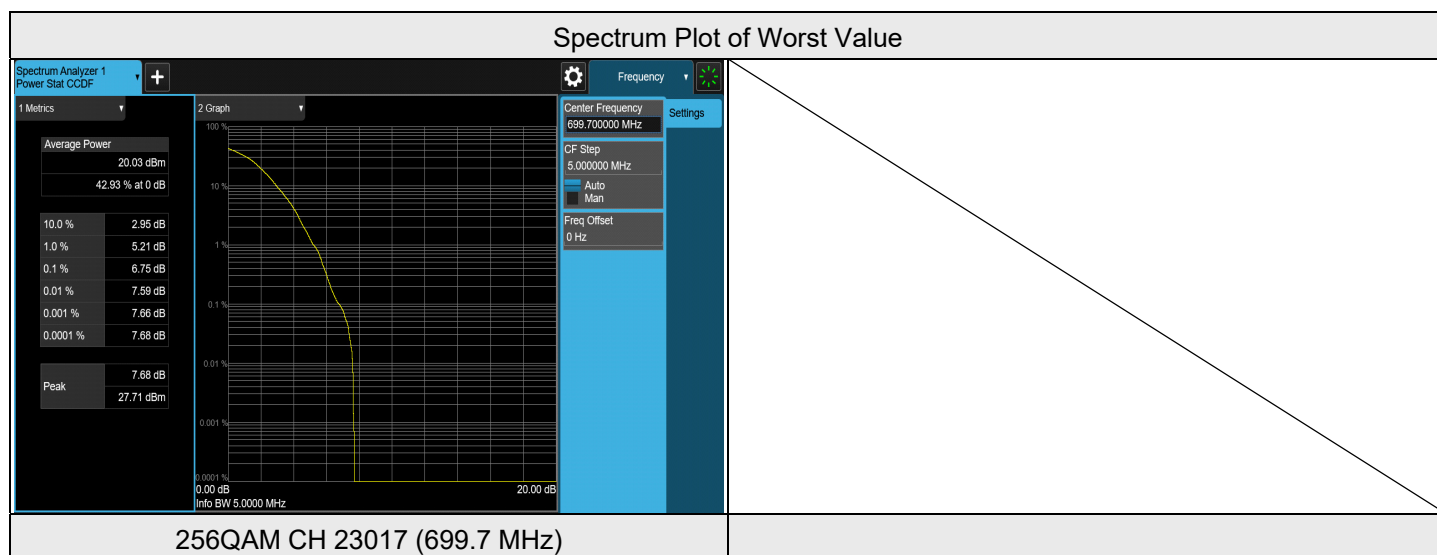

7.3.10 LTE Band 12

LTE Band 12, Channel Bandwidth: 1.4 MHz

Modulation	Channel	Frequency (MHz)	Measurement Value((dB))	Limit (n(dB))	Result
QPSK	23017	699.7	4.57	13	PASS
QPSK	23095	707.5	4.99	13	PASS
QPSK	23173	715.3	4.75	13	PASS
16QAM	23017	699.7	5.57	13	PASS
16QAM	23095	707.5	6.05	13	PASS
16QAM	23173	715.3	5.75	13	PASS
64QAM	23017	699.7	5.90	13	PASS
64QAM	23095	707.5	6.12	13	PASS
64QAM	23173	715.3	5.98	13	PASS
256QAM	23017	699.7	6.75	13	PASS
256QAM	23095	707.5	6.67	13	PASS
256QAM	23173	715.3	6.71	13	PASS