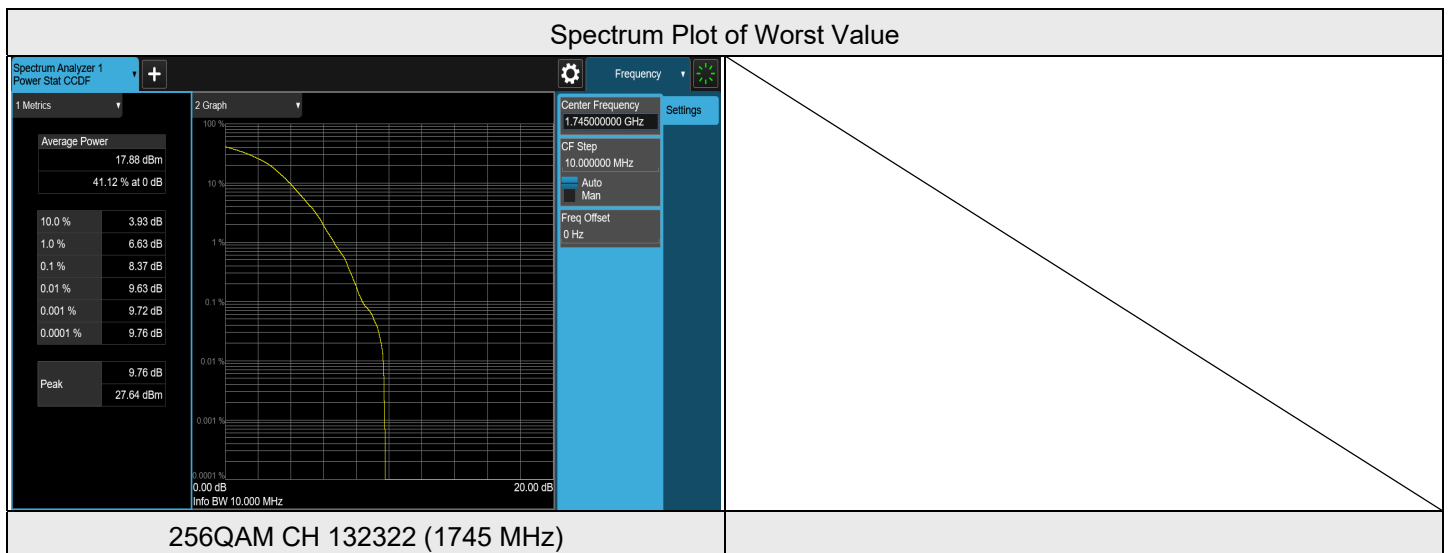

LTE Band 66, Channel Bandwidth: 10 MHz

Modulation	Channel	Frequency (MHz)	Measurement Value((dB))	Limit (n(dB))	Result
QPSK	132022	1715	5.30	13	PASS
QPSK	132322	1745	5.47	13	PASS
QPSK	132622	1775	5.71	13	PASS
16QAM	132022	1715	6.76	13	PASS
16QAM	132322	1745	6.76	13	PASS
16QAM	132622	1775	6.41	13	PASS
64QAM	132022	1715	6.48	13	PASS
64QAM	132322	1745	6.64	13	PASS
64QAM	132622	1775	6.60	13	PASS
256QAM	132022	1715	7.32	13	PASS
256QAM	132322	1745	8.37	13	PASS
256QAM	132622	1775	7.07	13	PASS