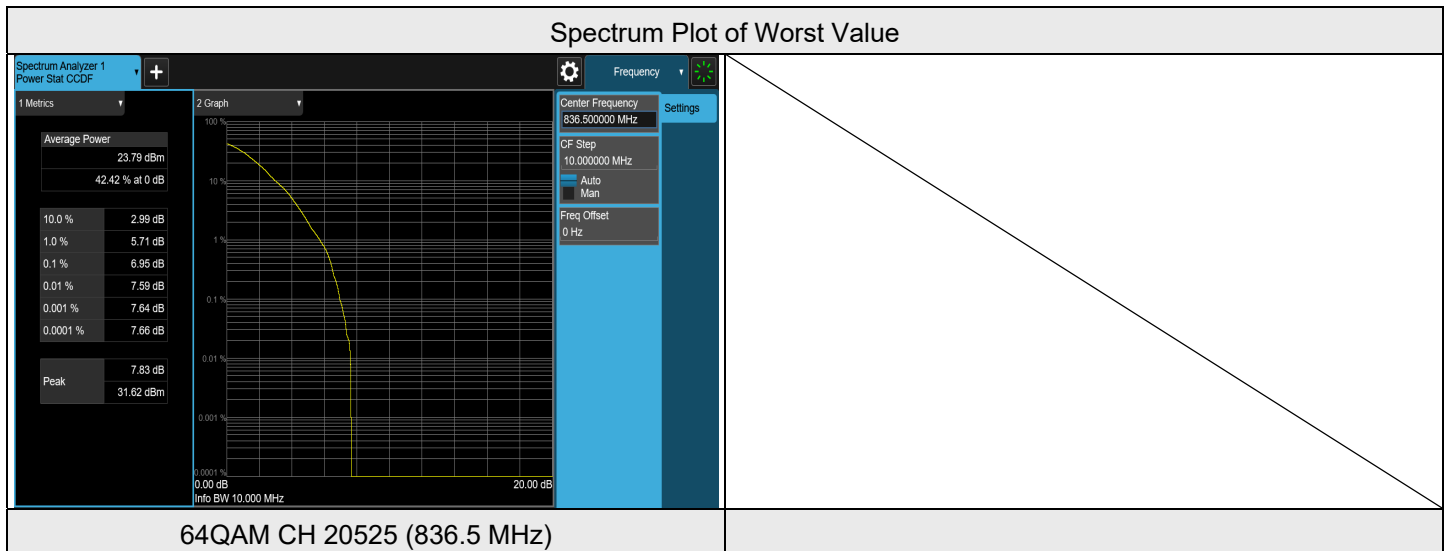

LTE Band 5, Channel Bandwidth: 10 MHz

Modulation	Channel	Frequency (MHz)	Measurement Value((dB))	Limit (n(dB))	Result
QPSK	20450	829	4.51	13	PASS
QPSK	20525	836.5	5.42	13	PASS
QPSK	20600	844	4.05	13	PASS
16QAM	20450	829	5.56	13	PASS
16QAM	20525	836.5	6.70	13	PASS
16QAM	20600	844	5.10	13	PASS
64QAM	20450	829	6.03	13	PASS
64QAM	20525	836.5	6.95	13	PASS
64QAM	20600	844	5.67	13	PASS
256QAM	20450	829	6.73	13	PASS
256QAM	20525	836.5	6.94	13	PASS
256QAM	20600	844	6.47	13	PASS