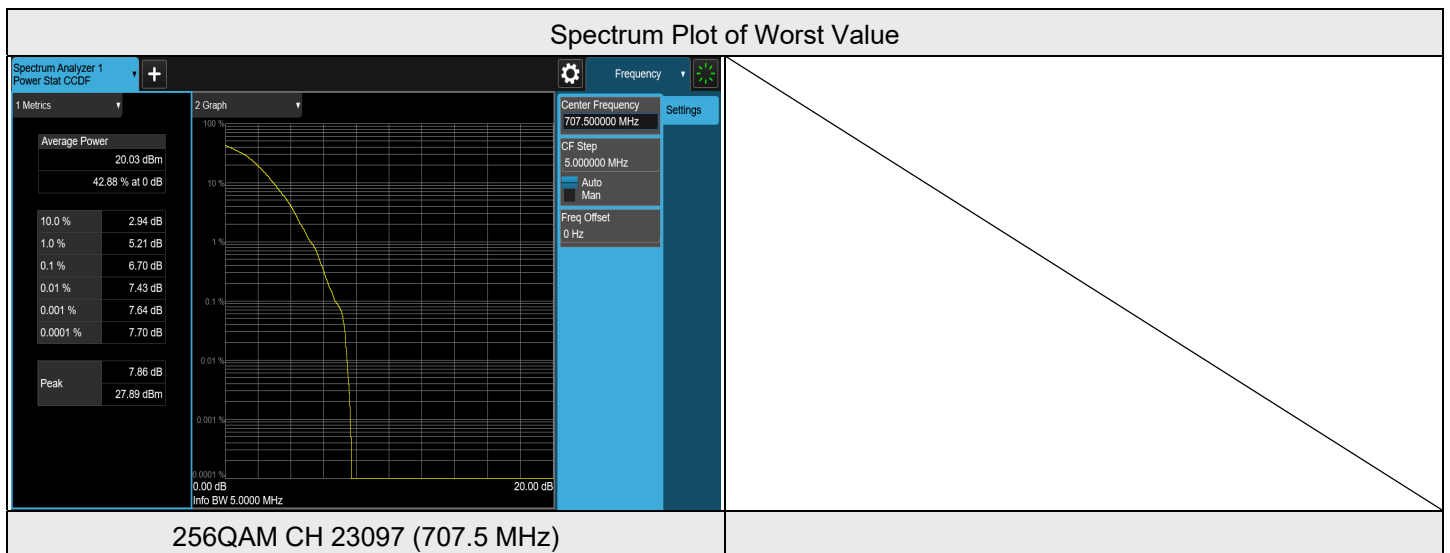

LTE Band 12, Channel Bandwidth: 3 MHz

Modulation	Channel	Frequency (MHz)	Measurement Value((dB))	Limit (n(dB))	Result
QPSK	23025	700.5	4.57	13	PASS
QPSK	23095	707.5	4.94	13	PASS
QPSK	23165	714.5	4.69	13	PASS
16QAM	23025	700.5	5.57	13	PASS
16QAM	23095	707.5	5.97	13	PASS
16QAM	23165	714.5	5.46	13	PASS
64QAM	23025	700.5	5.97	13	PASS
64QAM	23095	707.5	6.10	13	PASS
64QAM	23165	714.5	5.67	13	PASS
256QAM	23025	700.5	6.59	13	PASS
256QAM	23095	707.5	6.70	13	PASS
256QAM	23165	714.5	6.48	13	PASS