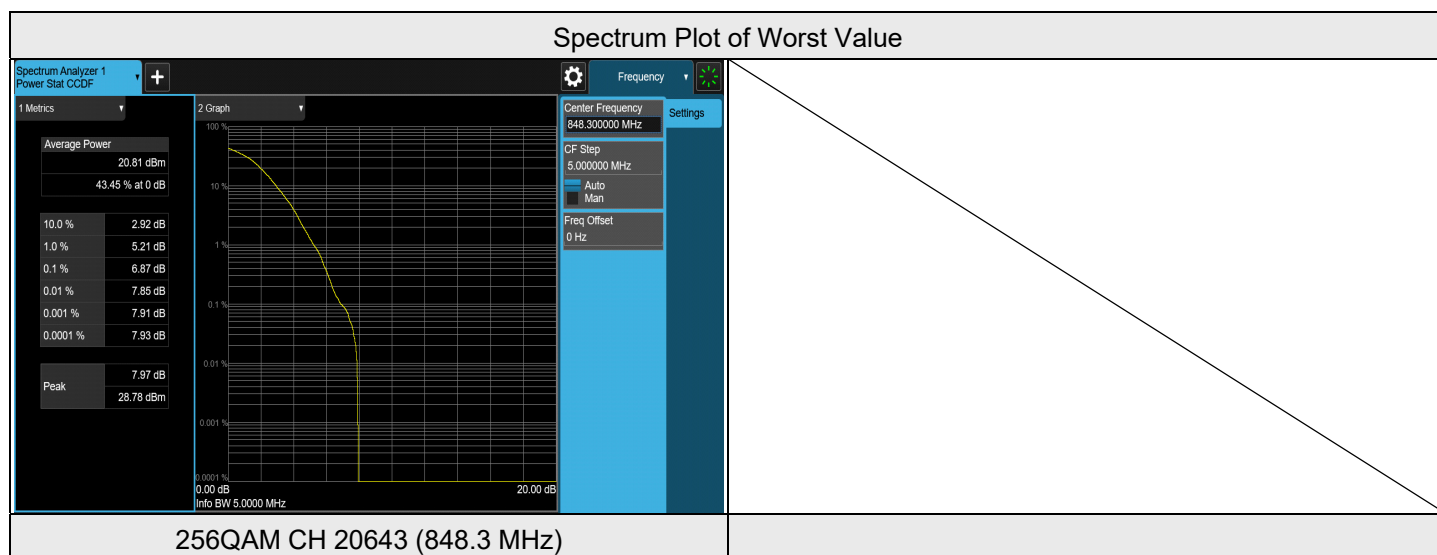

7.3.8 LTE Band 5

LTE Band 5, Channel Bandwidth: 1.4 MHz

Modulation	Channel	Frequency (MHz)	Measurement Value((dB))	Limit (n(dB))	Result
QPSK	20407	824.7	4.50	13	PASS
QPSK	20525	836.5	4.97	13	PASS
QPSK	20643	848.3	3.56	13	PASS
16QAM	20407	824.7	5.56	13	PASS
16QAM	20525	836.5	6.00	13	PASS
16QAM	20643	848.3	4.88	13	PASS
64QAM	20407	824.7	6.02	13	PASS
64QAM	20525	836.5	6.64	13	PASS
64QAM	20643	848.3	5.61	13	PASS
256QAM	20407	824.7	6.36	13	PASS
256QAM	20525	836.5	6.77	13	PASS
256QAM	20643	848.3	6.87	13	PASS