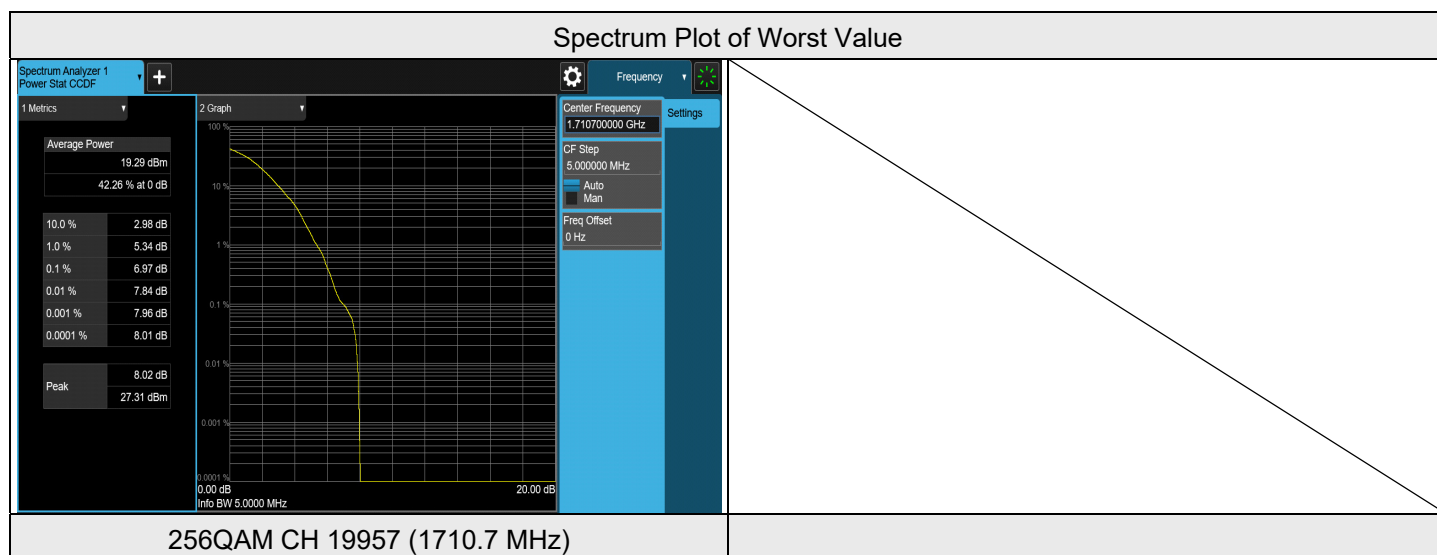

7.3.7 LTE Band 4

LTE Band 4, Channel Bandwidth: 1.4 MHz

Modulation	Channel	Frequency (MHz)	Measurement Value((dB))	Limit (n(dB))	Result
QPSK	19957	1710.7	5.61	13	PASS
QPSK	20175	1732.5	5.26	13	PASS
QPSK	20393	1754.3	5.31	13	PASS
16QAM	19957	1710.7	6.46	13	PASS
16QAM	20175	1732.5	6.38	13	PASS
16QAM	20393	1754.3	6.37	13	PASS
64QAM	19957	1710.7	6.36	13	PASS
64QAM	20175	1732.5	6.34	13	PASS
64QAM	20393	1754.3	6.46	13	PASS
256QAM	19957	1710.7	6.97	13	PASS
256QAM	20175	1732.5	6.65	13	PASS
256QAM	20393	1754.3	6.51	13	PASS