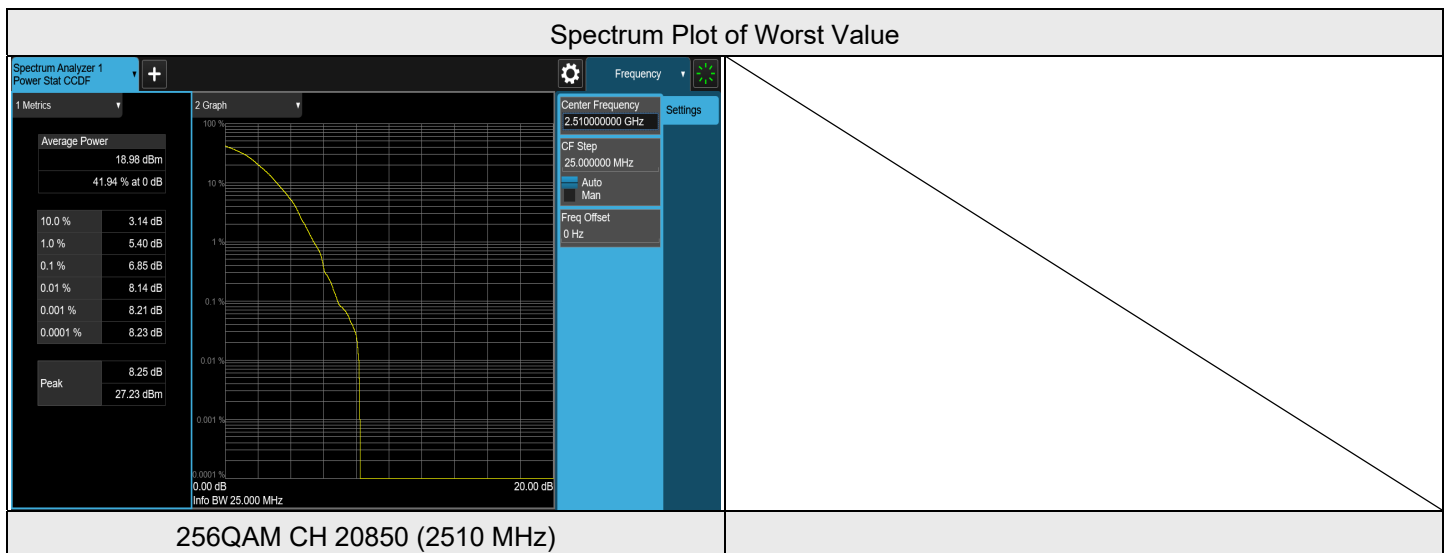

LTE Band 7, Channel Bandwidth: 20 MHz

Modulation	Channel	Frequency (MHz)	Measurement Value((dB))	Limit (n(dB))	Result
QPSK	20850	2510	5.40	13	PASS
QPSK	21100	2535	5.19	13	PASS
QPSK	21350	2560	5.40	13	PASS
16QAM	20850	2510	6.35	13	PASS
16QAM	21100	2535	6.46	13	PASS
16QAM	21350	2560	6.10	13	PASS
64QAM	20850	2510	6.32	13	PASS
64QAM	21100	2535	6.31	13	PASS
64QAM	21350	2560	6.33	13	PASS
256QAM	20850	2510	6.85	13	PASS
256QAM	21100	2535	6.32	13	PASS
256QAM	21350	2560	6.63	13	PASS