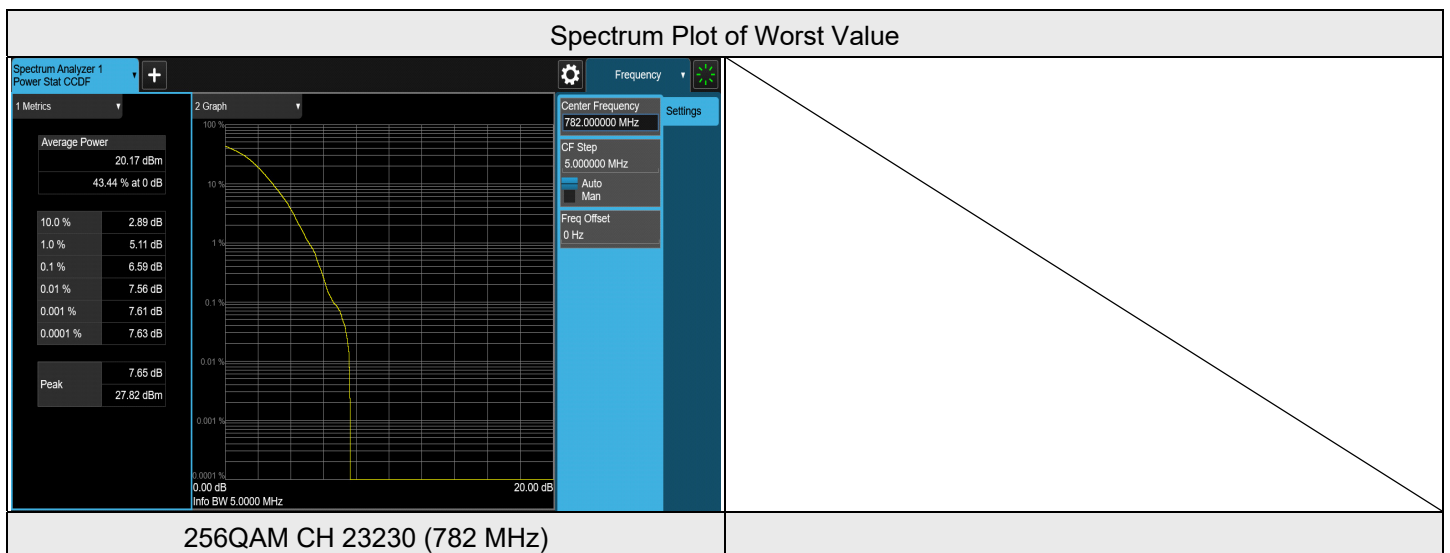

7.3.11 LTE Band 13

LTE Band 13, Channel Bandwidth: 5 MHz

Modulation	Channel	Frequency (MHz)	Measurement Value((dB))	Limit (\\n(dB))	Result
QPSK	23205	779.5	4.12	13	PASS
QPSK	23230	782	4.37	13	PASS
QPSK	23255	784.5	4.36	13	PASS
16QAM	23205	779.5	5.11	13	PASS
16QAM	23230	782	6.04	13	PASS
16QAM	23255	784.5	5.34	13	PASS
64QAM	23205	779.5	5.69	13	PASS
64QAM	23230	782	5.82	13	PASS
64QAM	23255	784.5	5.76	13	PASS
256QAM	23205	779.5	6.47	13	PASS
256QAM	23230	782	6.59	13	PASS
256QAM	23255	784.5	6.43	13	PASS