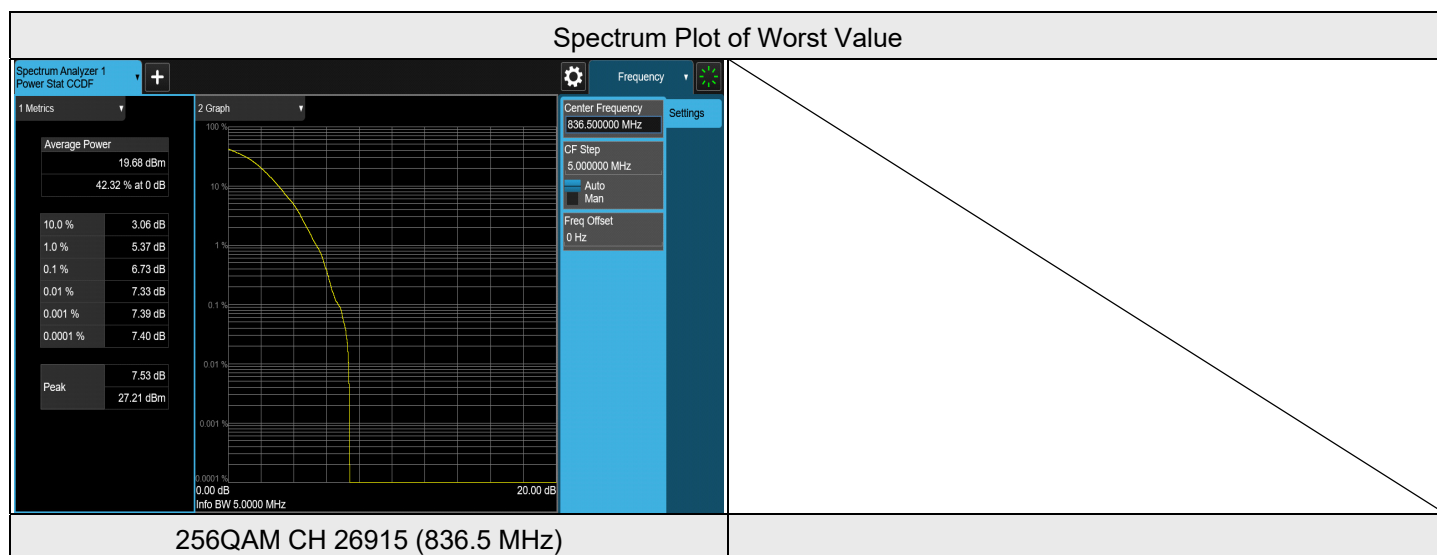

7.3.15 LTE Band 26 (824-849 MHz)

LTE Band 26 (824-849 MHz), Channel Bandwidth: 1.4 MHz

Modulation	Channel	Frequency (MHz)	Measurement Value((dB))	Limit (\\n(dB))	Result
QPSK	26797	824.7	3.79	13	PASS
QPSK	26915	836.5	3.94	13	PASS
QPSK	27033	848.3	2.95	13	PASS
16QAM	26797	824.7	4.73	13	PASS
16QAM	26915	836.5	5.10	13	PASS
16QAM	27033	848.3	4.09	13	PASS
64QAM	26797	824.7	5.31	13	PASS
64QAM	26915	836.5	5.36	13	PASS
64QAM	27033	848.3	4.75	13	PASS
256QAM	26797	824.7	6.48	13	PASS
256QAM	26915	836.5	6.73	13	PASS
256QAM	27033	848.3	6.49	13	PASS