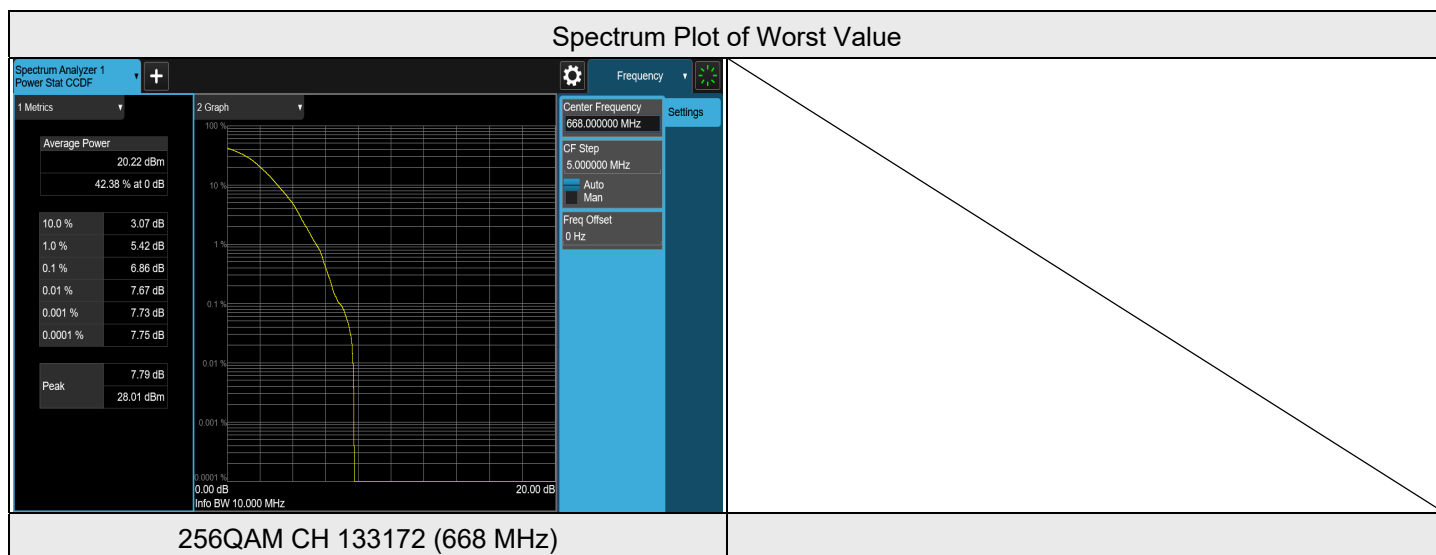

LTE Band 71, Channel Bandwidth: 10 MHz

Modulation	Channel	Frequency (MHz)	Measurement Value((dB))	Limit (n(dB))	Result
QPSK	133172	668	4.65	13	PASS
QPSK	133297	680.5	4.21	13	PASS
QPSK	133422	693	4.35	13	PASS
16QAM	133172	668	5.57	13	PASS
16QAM	133297	680.5	5.28	13	PASS
16QAM	133422	693	5.47	13	PASS
64QAM	133172	668	5.95	13	PASS
64QAM	133297	680.5	5.73	13	PASS
64QAM	133422	693	5.93	13	PASS
256QAM	133172	668	6.86	13	PASS
256QAM	133297	680.5	6.50	13	PASS
256QAM	133422	693	6.74	13	PASS