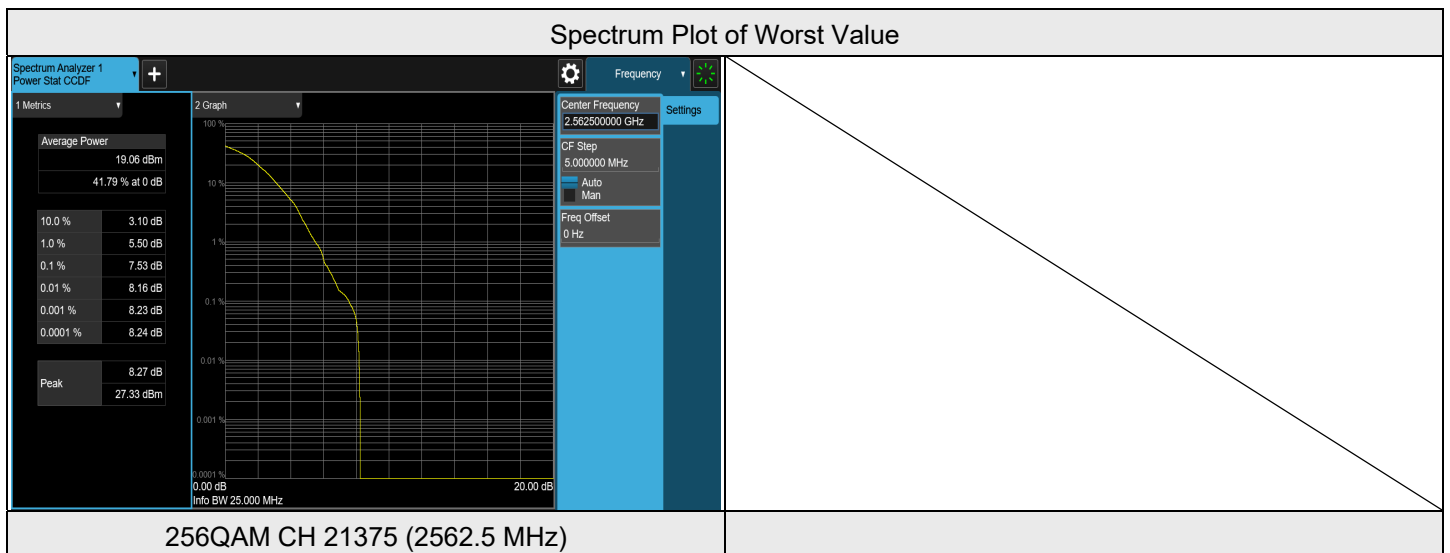

LTE Band 7, Channel Bandwidth: 15 MHz

Modulation	Channel	Frequency (MHz)	Measurement Value((dB))	Limit (n(dB))	Result
QPSK	20825	2507.5	5.14	13	PASS
QPSK	21100	2535	5.30	13	PASS
QPSK	21375	2562.5	5.32	13	PASS
16QAM	20825	2507.5	6.42	13	PASS
16QAM	21100	2535	5.91	13	PASS
16QAM	21375	2562.5	5.98	13	PASS
64QAM	20825	2507.5	6.56	13	PASS
64QAM	21100	2535	6.35	13	PASS
64QAM	21375	2562.5	6.67	13	PASS
256QAM	20825	2507.5	7.47	13	PASS
256QAM	21100	2535	6.64	13	PASS
256QAM	21375	2562.5	7.53	13	PASS