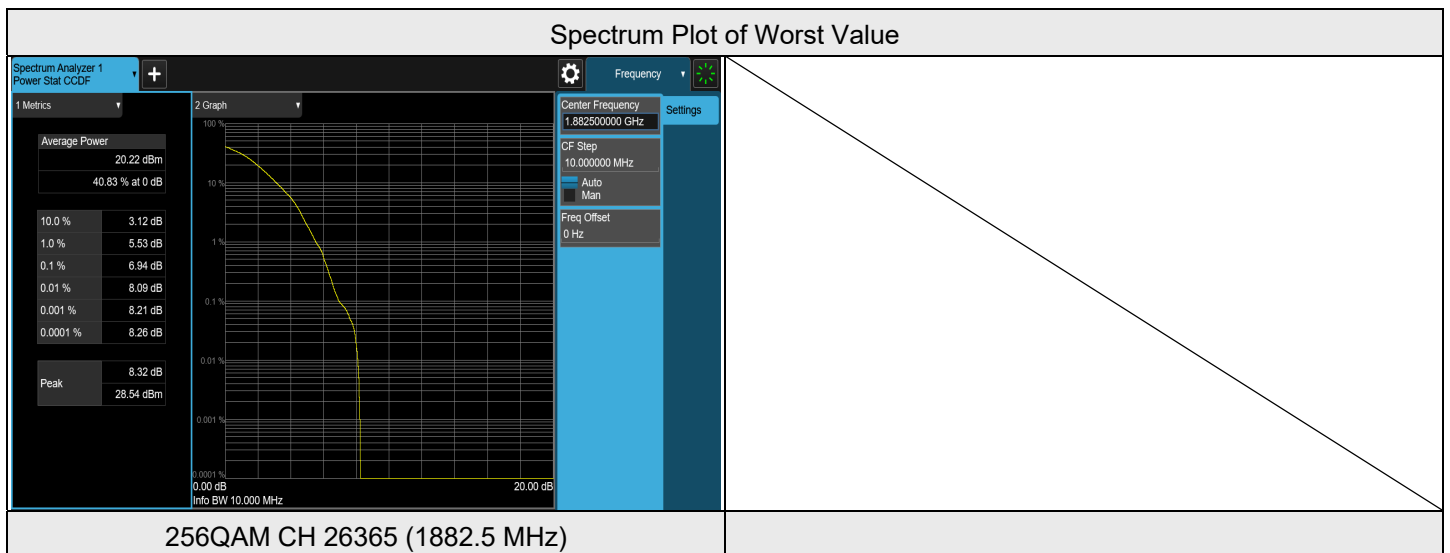

LTE Band 25, Channel Bandwidth: 10 MHz

Modulation	Channel	Frequency (MHz)	Measurement Value((dB))	Limit (n(dB))	Result
QPSK	26090	1855	5.03	13	PASS
QPSK	26365	1882.5	5.06	13	PASS
QPSK	26640	1910	4.85	13	PASS
16QAM	26090	1855	6.30	13	PASS
16QAM	26365	1882.5	6.10	13	PASS
16QAM	26640	1910	6.05	13	PASS
64QAM	26090	1855	6.47	13	PASS
64QAM	26365	1882.5	6.44	13	PASS
64QAM	26640	1910	6.34	13	PASS
256QAM	26090	1855	6.85	13	PASS
256QAM	26365	1882.5	6.94	13	PASS
256QAM	26640	1910	6.53	13	PASS