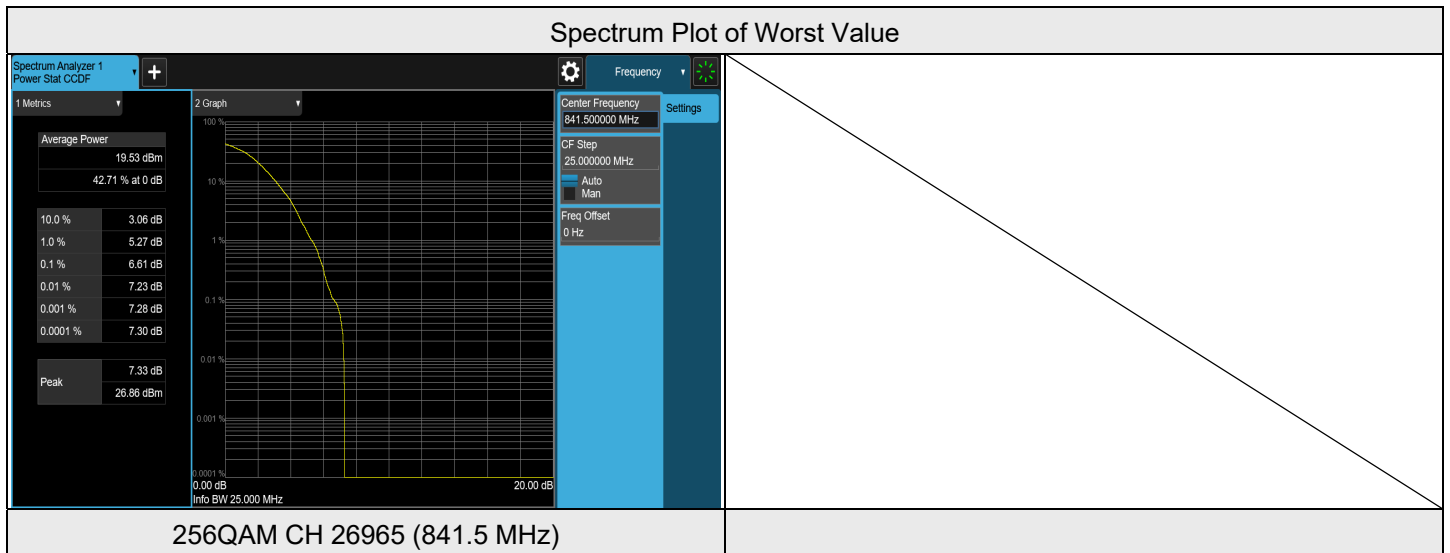

LTE Band 26 (824-849 MHz), Channel Bandwidth: 15 MHz

Modulation	Channel	Frequency (MHz)	Measurement Value((dB))	Limit (n(dB))	Result
QPSK	26865	831.5	3.75	13	PASS
QPSK	26915	836.5	4.01	13	PASS
QPSK	26965	841.5	4.10	13	PASS
16QAM	26865	831.5	4.74	13	PASS
16QAM	26915	836.5	4.96	13	PASS
16QAM	26965	841.5	5.14	13	PASS
64QAM	26865	831.5	5.21	13	PASS
64QAM	26915	836.5	5.40	13	PASS
64QAM	26965	841.5	5.50	13	PASS
256QAM	26865	831.5	6.52	13	PASS
256QAM	26915	836.5	6.60	13	PASS
256QAM	26965	841.5	6.61	13	PASS