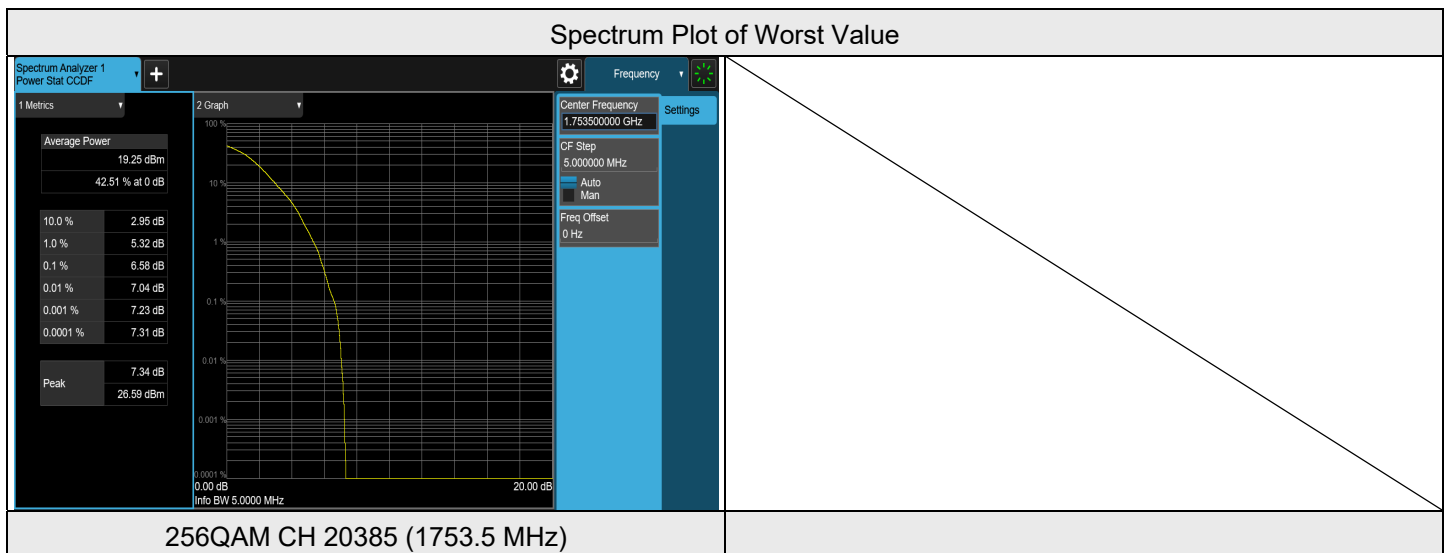

LTE Band 4, Channel Bandwidth: 3 MHz

Modulation	Channel	Frequency (MHz)	Measurement Value((dB))	Limit (n(dB))	Result
QPSK	19965	1711.5	4.89	13	PASS
QPSK	20175	1732.5	4.83	13	PASS
QPSK	20385	1753.5	4.98	13	PASS
16QAM	19965	1711.5	5.85	13	PASS
16QAM	20175	1732.5	5.92	13	PASS
16QAM	20385	1753.5	5.93	13	PASS
64QAM	19965	1711.5	6.21	13	PASS
64QAM	20175	1732.5	6.22	13	PASS
64QAM	20385	1753.5	6.33	13	PASS
256QAM	19965	1711.5	6.46	13	PASS
256QAM	20175	1732.5	6.18	13	PASS
256QAM	20385	1753.5	6.58	13	PASS