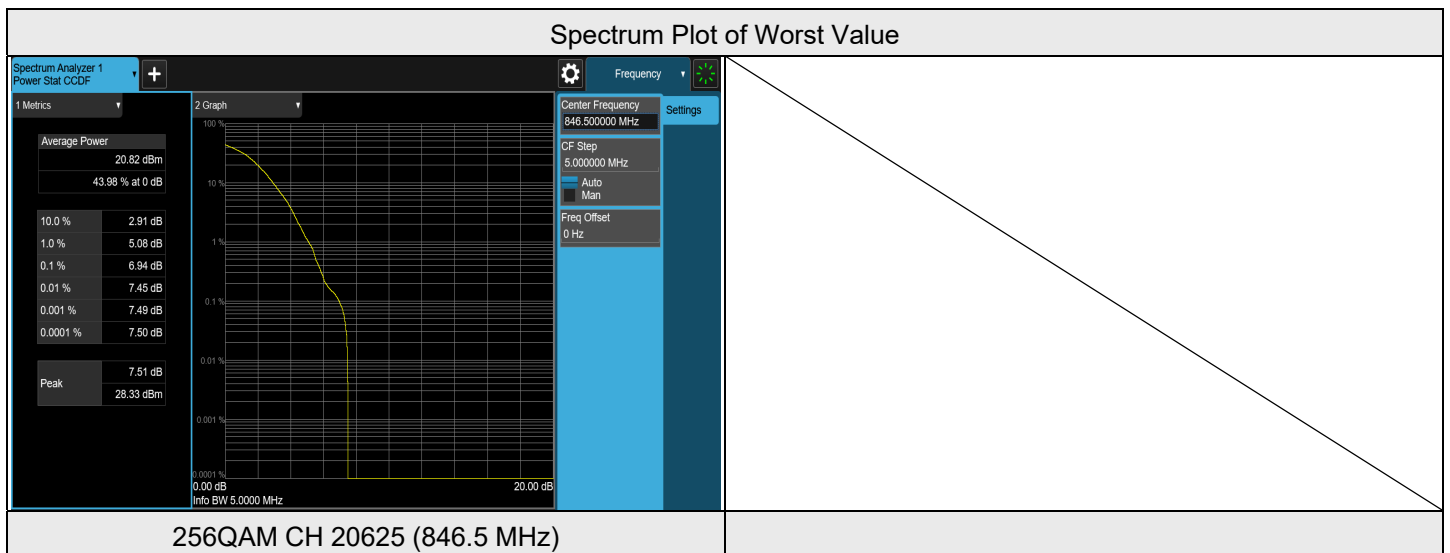

LTE Band 5, Channel Bandwidth: 5 MHz

Modulation	Channel	Frequency (MHz)	Measurement Value((dB))	Limit (n(dB))	Result
QPSK	20425	826.5	4.44	13	PASS
QPSK	20525	836.5	5.29	13	PASS
QPSK	20625	846.5	4.46	13	PASS
16QAM	20425	826.5	5.54	13	PASS
16QAM	20525	836.5	6.32	13	PASS
16QAM	20625	846.5	5.43	13	PASS
64QAM	20425	826.5	5.97	13	PASS
64QAM	20525	836.5	6.81	13	PASS
64QAM	20625	846.5	6.21	13	PASS
256QAM	20425	826.5	6.49	13	PASS
256QAM	20525	836.5	6.70	13	PASS
256QAM	20625	846.5	6.94	13	PASS