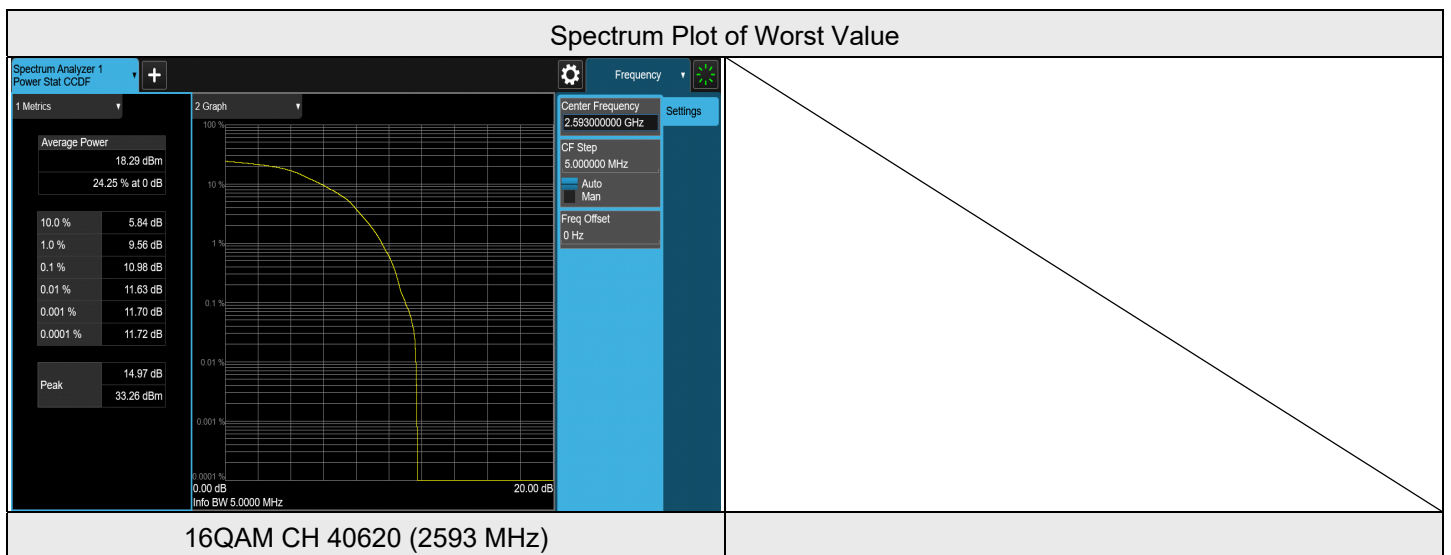

7.3.16 LTE Band 41

LTE Band 41, Channel Bandwidth: 5 MHz

Modulation	Channel	Frequency (MHz)	Measurement Value(dB)	Limit (dB)	Result
QPSK	39675	2498.5	9.31	13	PASS
QPSK	40620	2593	9.32	13	PASS
QPSK	41565	2687.5	9.32	13	PASS
16QAM	39675	2498.5	6.39	13	PASS
16QAM	40620	2593	10.98	13	PASS
16QAM	41565	2687.5	9.77	13	PASS
64QAM	39675	2498.5	7.38	13	PASS
64QAM	40620	2593	9.99	13	PASS
64QAM	41565	2687.5	10.87	13	PASS
256QAM	39675	2498.5	8.93	13	PASS
256QAM	40620	2593	8.78	13	PASS
256QAM	41565	2687.5	9.39	13	PASS