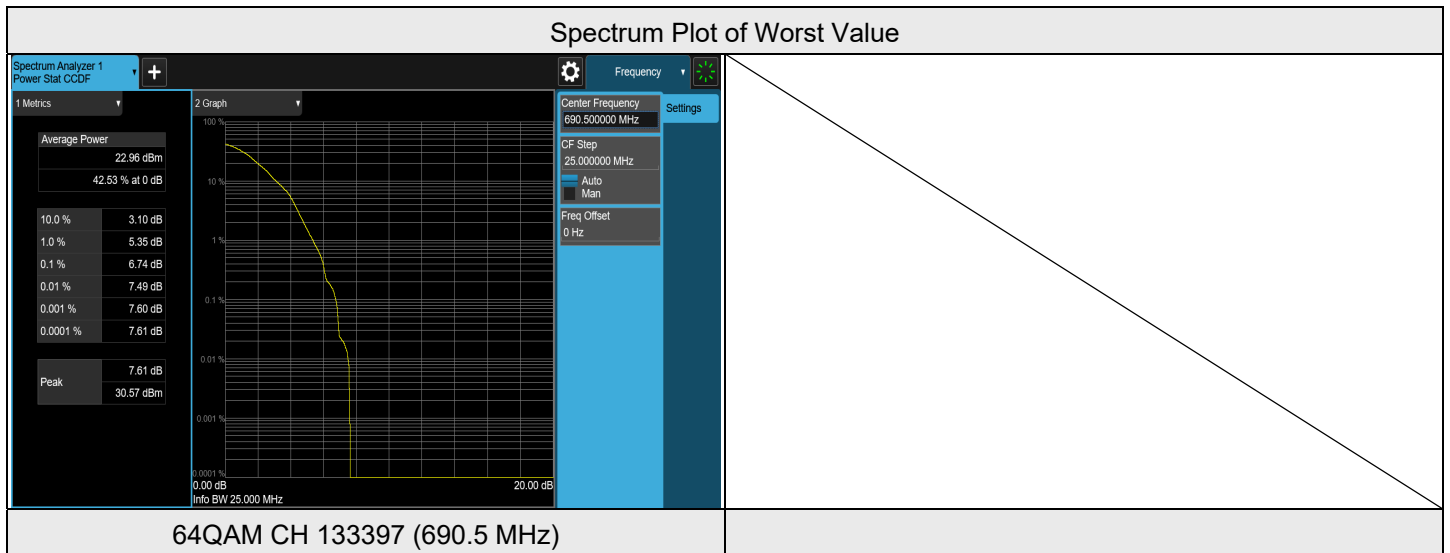

LTE Band 71, Channel Bandwidth: 15 MHz

Modulation	Channel	Frequency (MHz)	Measurement Value((dB))	Limit (n(dB))	Result
QPSK	133197	670.5	4.54	13	PASS
QPSK	133297	680.5	4.29	13	PASS
QPSK	133397	690.5	4.97	13	PASS
16QAM	133197	670.5	5.35	13	PASS
16QAM	133297	680.5	5.21	13	PASS
16QAM	133397	690.5	5.97	13	PASS
64QAM	133197	670.5	5.85	13	PASS
64QAM	133297	680.5	5.78	13	PASS
64QAM	133397	690.5	6.74	13	PASS
256QAM	133197	670.5	6.39	13	PASS
256QAM	133297	680.5	6.30	13	PASS
256QAM	133397	690.5	6.56	13	PASS