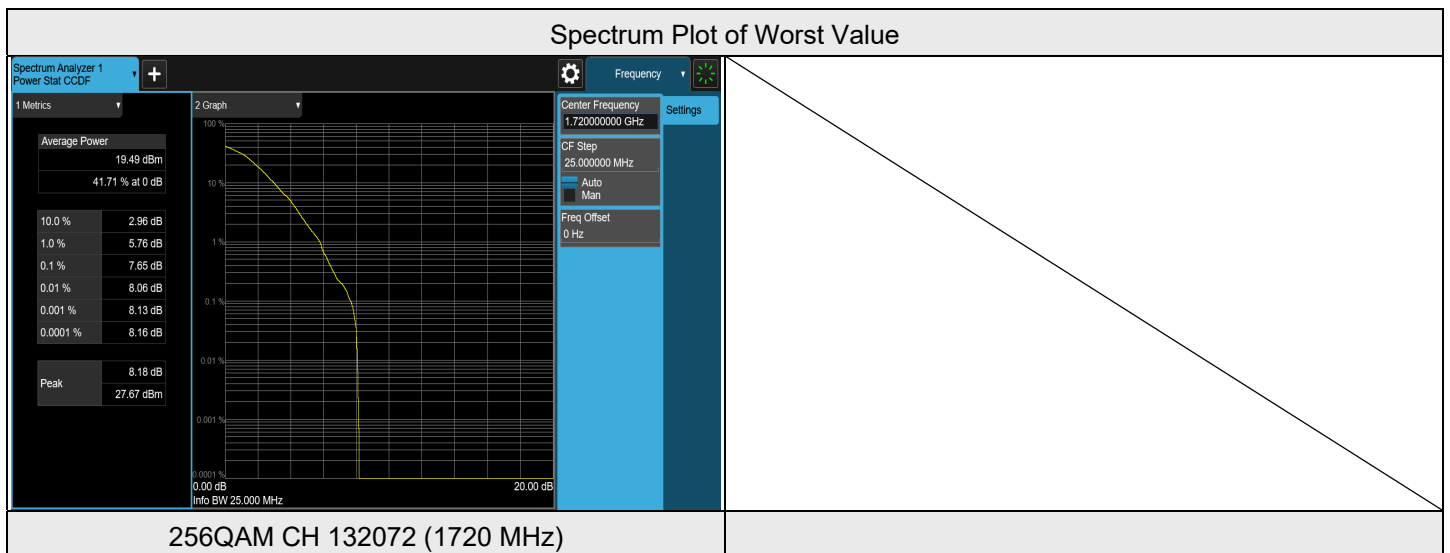

LTE Band 66, Channel Bandwidth: 20 MHz

Modulation	Channel	Frequency (MHz)	Measurement Value((dB))	Limit (n(dB))	Result
QPSK	132072	1720	5.24	13	PASS
QPSK	132322	1745	5.65	13	PASS
QPSK	132572	1770	5.03	13	PASS
16QAM	132072	1720	7.55	13	PASS
16QAM	132322	1745	6.59	13	PASS
16QAM	132572	1770	6.17	13	PASS
64QAM	132072	1720	6.38	13	PASS
64QAM	132322	1745	6.49	13	PASS
64QAM	132572	1770	6.52	13	PASS
256QAM	132072	1720	7.65	13	PASS
256QAM	132322	1745	6.39	13	PASS
256QAM	132572	1770	7.54	13	PASS