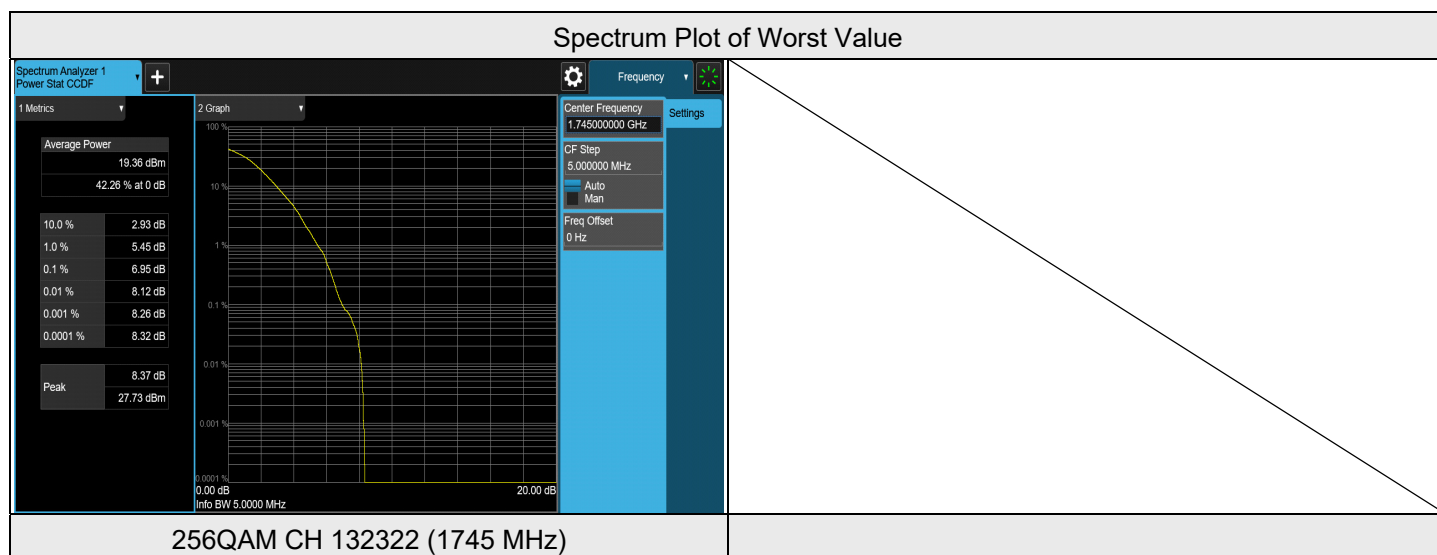

7.3.17 LTE Band 66

LTE Band 66, Channel Bandwidth: 1.4 MHz

Modulation	Channel	Frequency (MHz)	Measurement Value((dB))	Limit (n(dB))	Result
QPSK	131979	1710.7	5.67	13	PASS
QPSK	132322	1745	5.88	13	PASS
QPSK	132665	1779.3	5.68	13	PASS
16QAM	131979	1710.7	6.56	13	PASS
16QAM	132322	1745	6.69	13	PASS
16QAM	132665	1779.3	6.58	13	PASS
64QAM	131979	1710.7	6.20	13	PASS
64QAM	132322	1745	6.69	13	PASS
64QAM	132665	1779.3	6.75	13	PASS
256QAM	131979	1710.7	6.76	13	PASS
256QAM	132322	1745	6.95	13	PASS
256QAM	132665	1779.3	6.94	13	PASS