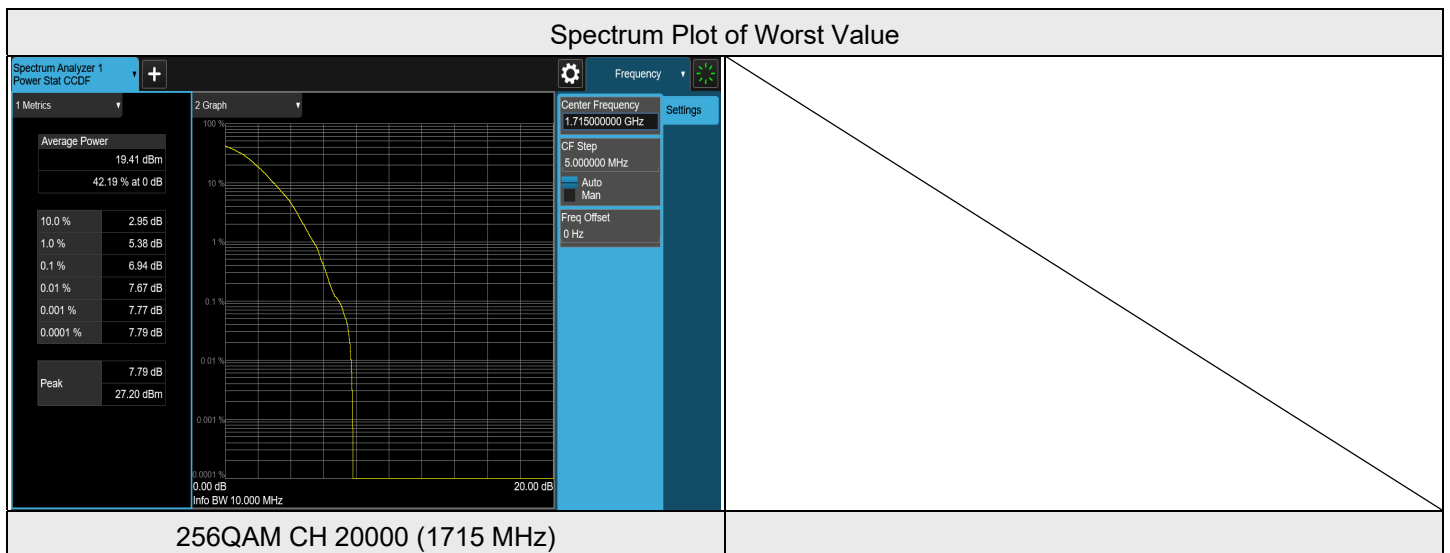

LTE Band 4, Channel Bandwidth: 10 MHz

Modulation	Channel	Frequency (MHz)	Measurement Value((dB))	Limit (n(dB))	Result
QPSK	20000	1715	5.03	13	PASS
QPSK	20175	1732.5	5.18	13	PASS
QPSK	20350	1750	5.33	13	PASS
16QAM	20000	1715	6.33	13	PASS
16QAM	20175	1732.5	6.15	13	PASS
16QAM	20350	1750	6.28	13	PASS
64QAM	20000	1715	6.35	13	PASS
64QAM	20175	1732.5	6.29	13	PASS
64QAM	20350	1750	6.43	13	PASS
256QAM	20000	1715	6.94	13	PASS
256QAM	20175	1732.5	6.79	13	PASS
256QAM	20350	1750	6.66	13	PASS