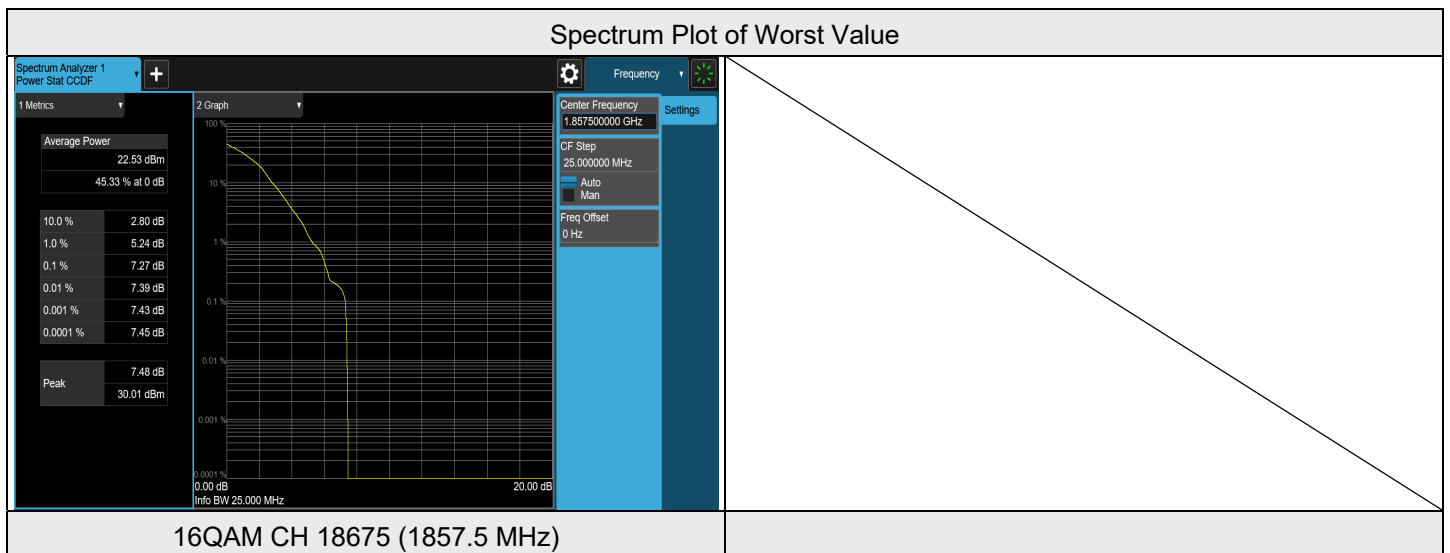

LTE Band 2, Channel Bandwidth: 15 MHz

Modulation	Channel	Frequency (MHz)	Measurement Value((dB))	Limit (n(dB))	Result
QPSK	18675	1857.5	5.04	13	PASS
QPSK	18900	1880	5.25	13	PASS
QPSK	19125	1902.5	5.13	13	PASS
16QAM	18675	1857.5	7.27	13	PASS
16QAM	18900	1880	6.03	13	PASS
16QAM	19125	1902.5	5.90	13	PASS
64QAM	18675	1857.5	6.64	13	PASS
64QAM	18900	1880	6.40	13	PASS
64QAM	19125	1902.5	6.57	13	PASS
256QAM	18675	1857.5	7.04	13	PASS
256QAM	18900	1880	7.04	13	PASS
256QAM	19125	1902.5	6.82	13	PASS