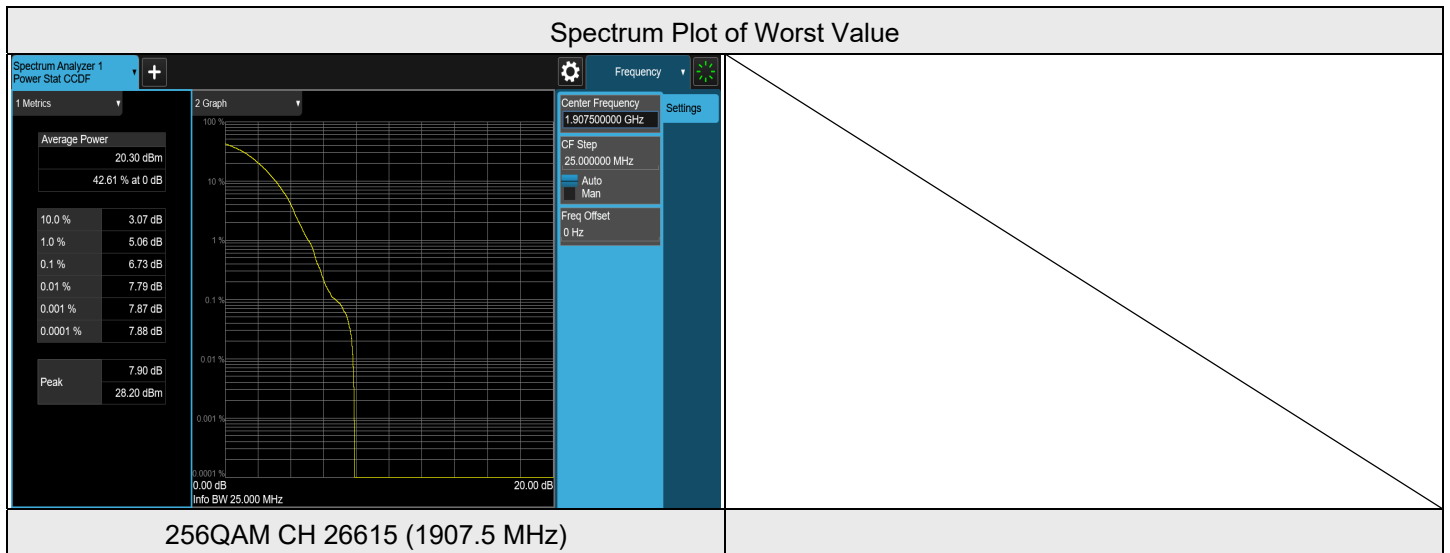

LTE Band 25, Channel Bandwidth: 15 MHz

Modulation	Channel	Frequency (MHz)	Measurement Value((dB))	Limit (n(dB))	Result
QPSK	26115	1857.5	5.09	13	PASS
QPSK	26365	1882.5	5.08	13	PASS
QPSK	26615	1907.5	4.93	13	PASS
16QAM	26115	1857.5	6.25	13	PASS
16QAM	26365	1882.5	5.97	13	PASS
16QAM	26615	1907.5	6.07	13	PASS
64QAM	26115	1857.5	6.33	13	PASS
64QAM	26365	1882.5	6.47	13	PASS
64QAM	26615	1907.5	6.37	13	PASS
256QAM	26115	1857.5	6.62	13	PASS
256QAM	26365	1882.5	6.70	13	PASS
256QAM	26615	1907.5	6.73	13	PASS