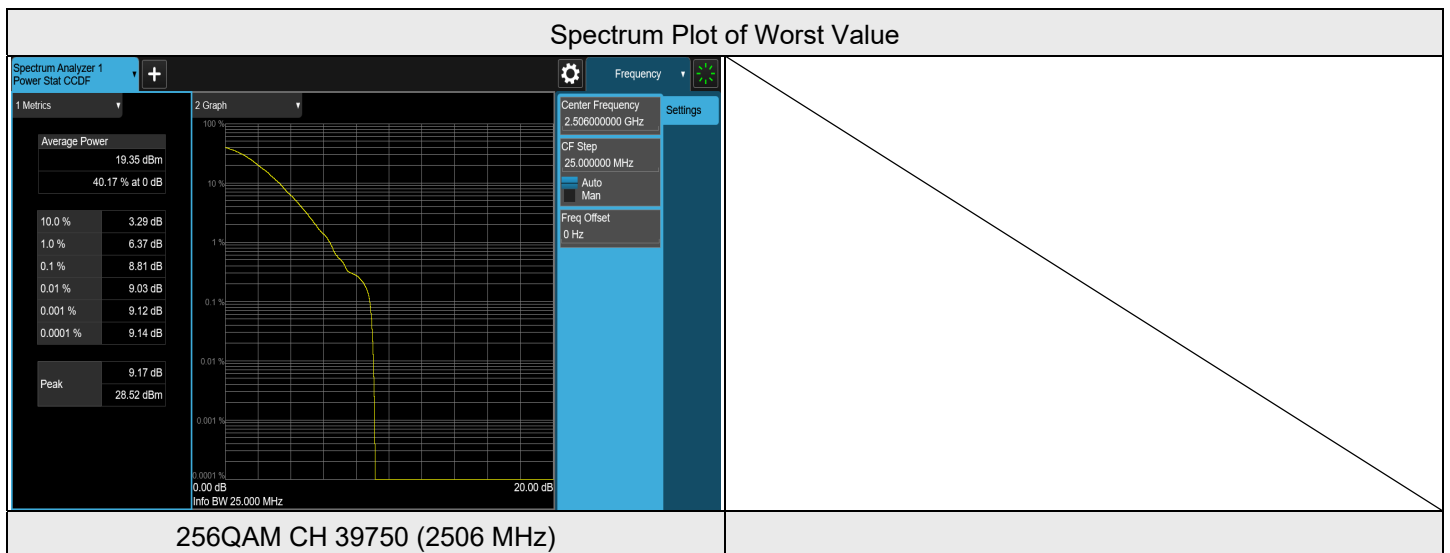

LTE Band 41, Channel Bandwidth: 20 MHz

Modulation	Channel	Frequency (MHz)	Measurement Value(dB)	Limit (dB)	Result
QPSK	39750	2506	5.63	13	PASS
QPSK	40620	2593	6.00	13	PASS
QPSK	41490	2680	5.27	13	PASS
16QAM	39750	2506	5.97	13	PASS
16QAM	40620	2593	6.30	13	PASS
16QAM	41490	2680	6.16	13	PASS
64QAM	39750	2506	6.73	13	PASS
64QAM	40620	2593	6.95	13	PASS
64QAM	41490	2680	6.50	13	PASS
256QAM	39750	2506	8.81	13	PASS
256QAM	40620	2593	8.80	13	PASS
256QAM	41490	2680	8.35	13	PASS