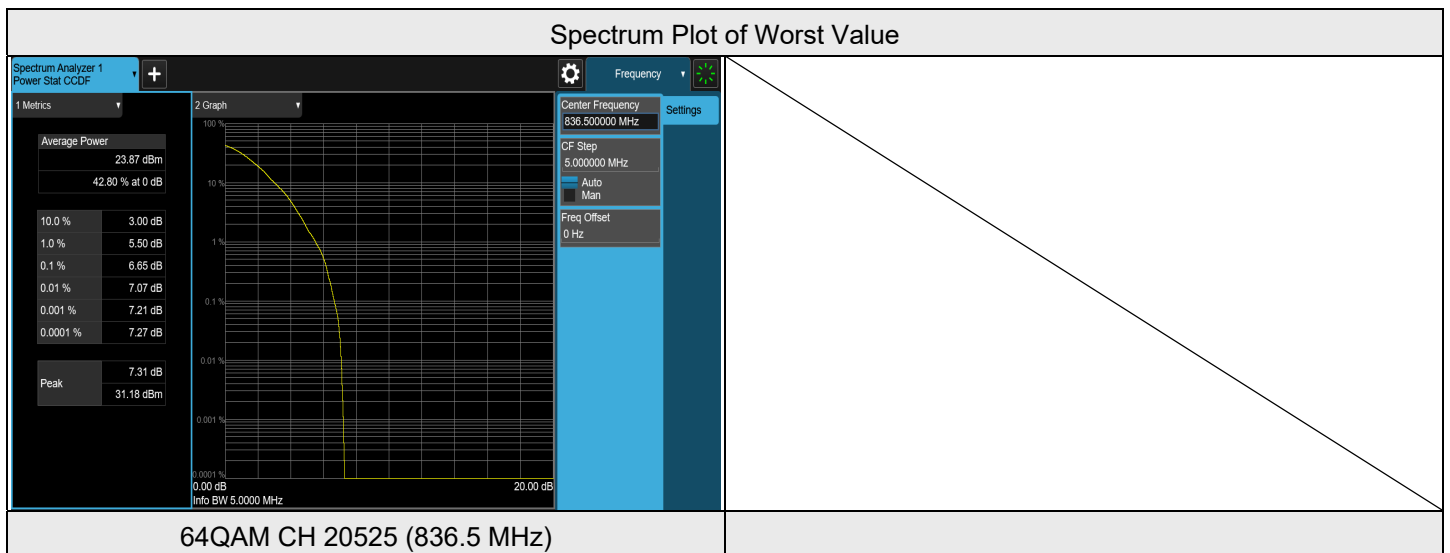

LTE Band 5, Channel Bandwidth: 3 MHz

Modulation	Channel	Frequency (MHz)	Measurement Value((dB))	Limit (n(dB))	Result
QPSK	20415	825.5	4.43	13	PASS
QPSK	20525	836.5	5.14	13	PASS
QPSK	20635	847.5	4.45	13	PASS
16QAM	20415	825.5	5.42	13	PASS
16QAM	20525	836.5	5.85	13	PASS
16QAM	20635	847.5	5.52	13	PASS
64QAM	20415	825.5	5.82	13	PASS
64QAM	20525	836.5	6.65	13	PASS
64QAM	20635	847.5	6.19	13	PASS
256QAM	20415	825.5	6.25	13	PASS
256QAM	20525	836.5	6.22	13	PASS
256QAM	20635	847.5	5.94	13	PASS