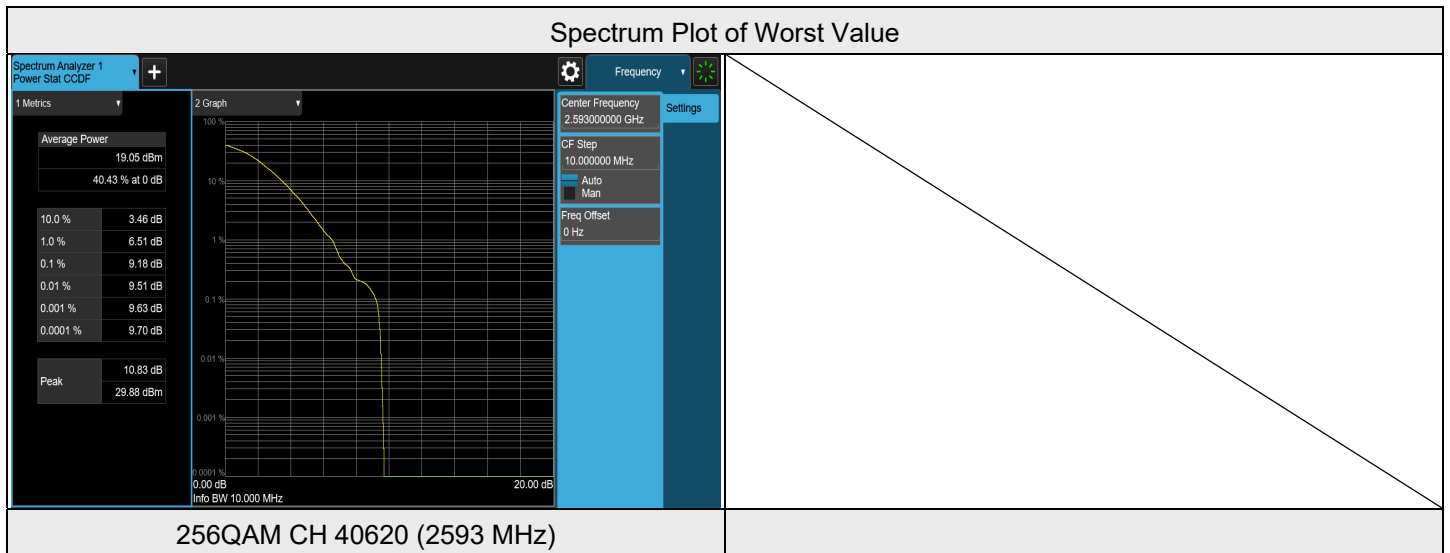

LTE Band 41, Channel Bandwidth: 10 MHz

Modulation	Channel	Frequency (MHz)	Measurement Value(dB)	Limit (dB)	Result
QPSK	39700	2501	5.56	13	PASS
QPSK	40620	2593	5.45	13	PASS
QPSK	41540	2685	5.09	13	PASS
16QAM	39700	2501	6.15	13	PASS
16QAM	40620	2593	6.69	13	PASS
16QAM	41540	2685	5.95	13	PASS
64QAM	39700	2501	6.78	13	PASS
64QAM	40620	2593	7.12	13	PASS
64QAM	41540	2685	6.77	13	PASS
256QAM	39700	2501	8.83	13	PASS
256QAM	40620	2593	9.18	13	PASS
256QAM	41540	2685	6.95	13	PASS