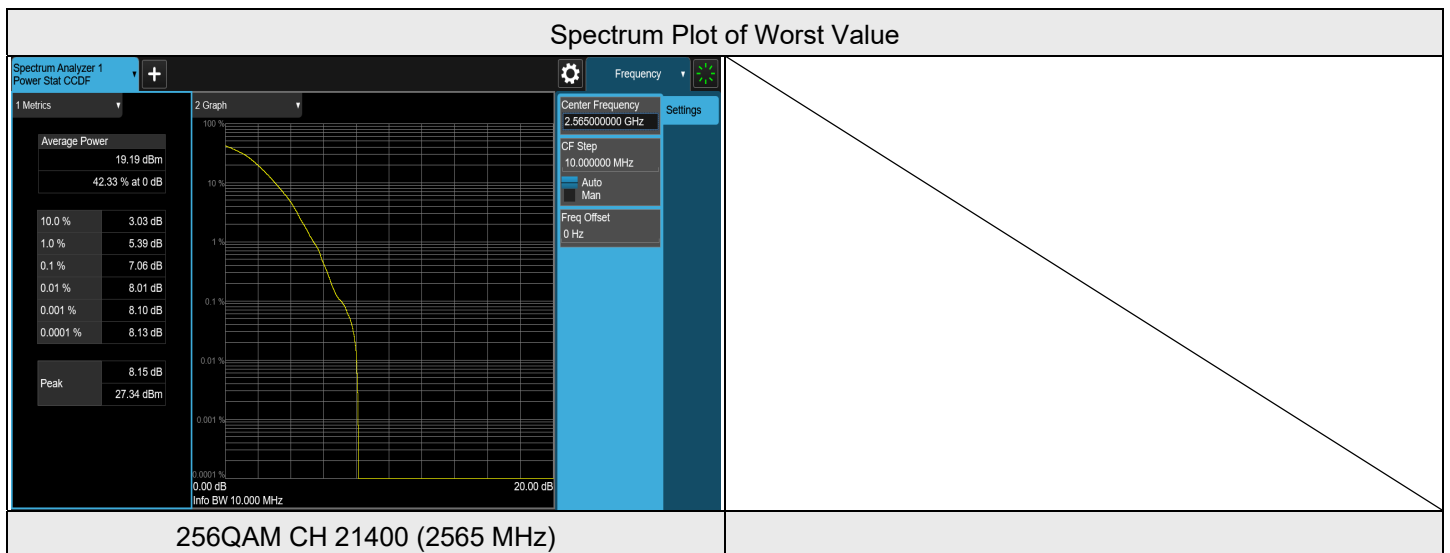

LTE Band 7, Channel Bandwidth: 10 MHz

Modulation	Channel	Frequency (MHz)	Measurement Value((dB))	Limit (n(dB))	Result
QPSK	20800	2505	5.12	13	PASS
QPSK	21100	2535	5.10	13	PASS
QPSK	21400	2565	5.29	13	PASS
16QAM	20800	2505	6.41	13	PASS
16QAM	21100	2535	6.16	13	PASS
16QAM	21400	2565	6.41	13	PASS
64QAM	20800	2505	6.42	13	PASS
64QAM	21100	2535	6.42	13	PASS
64QAM	21400	2565	6.44	13	PASS
256QAM	20800	2505	6.81	13	PASS
256QAM	21100	2535	6.74	13	PASS
256QAM	21400	2565	7.06	13	PASS