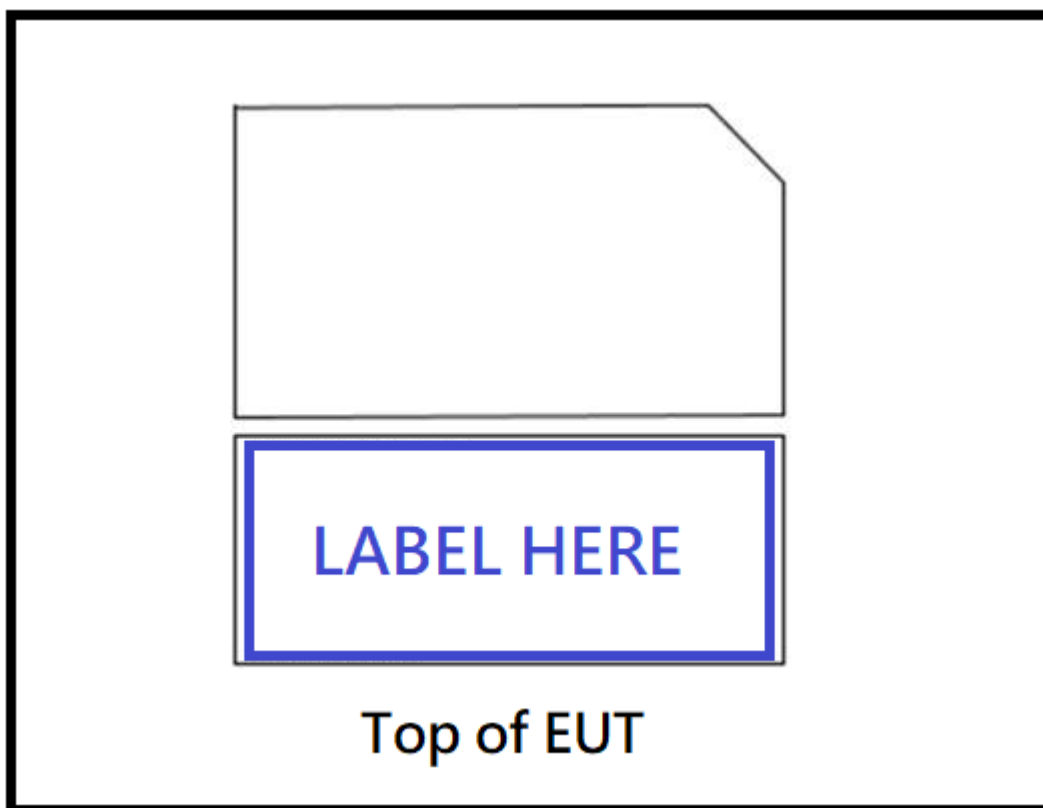

FCC ID: NKR-UMCSTD35HN

The label will be permanently affixed and readily visible