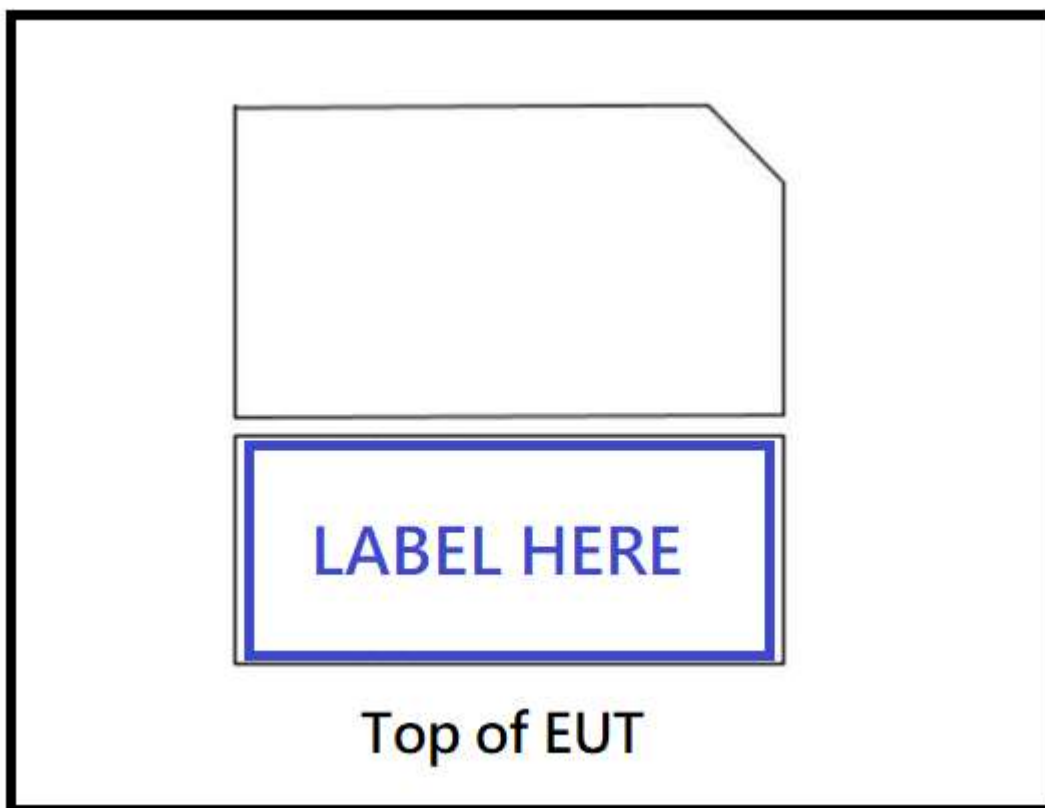

FCC ID: NKR-UMCSTD35GN

The label will be permanently affixed and readily visible