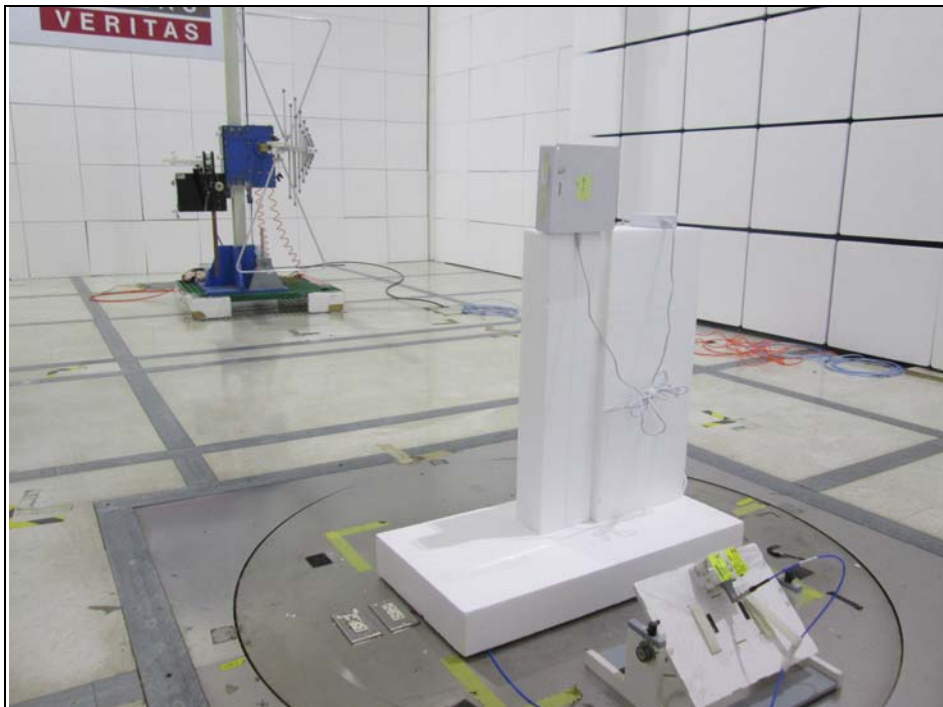

PHOTOGRAPHS OF THE TEST CONFIGURATION

FCC 15.247

Conducted Emission Test

Radiated Emission Test (Above 1GHz)

Radiated Emission Test (Below 1GHz)

FCC Part 20 / Part 30
Radiated Emission Test (Frequency Range 30MHz ~ 1GHz)