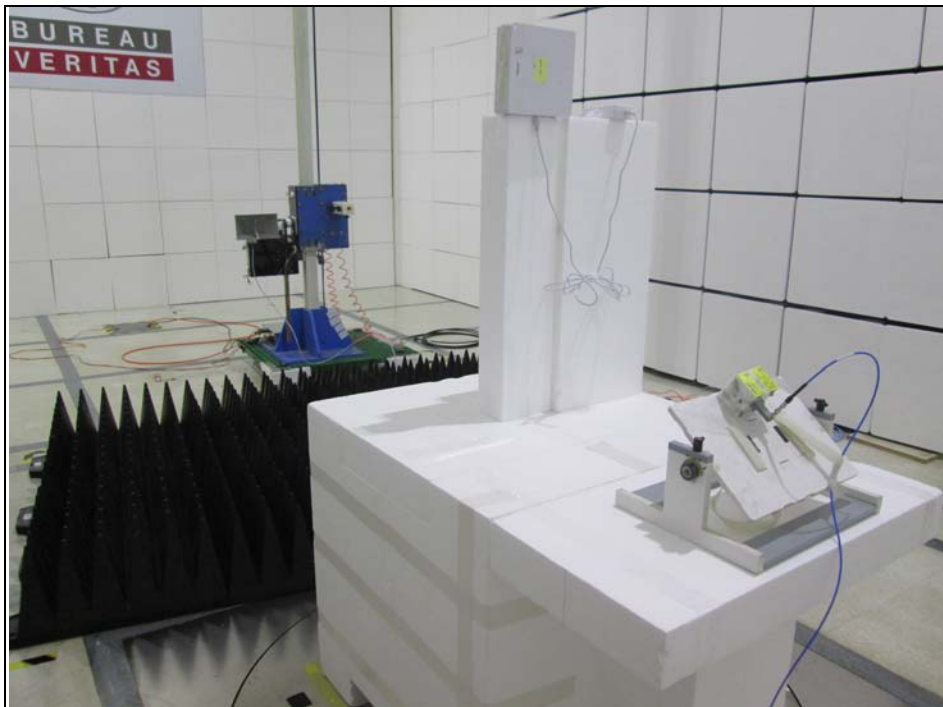

Radiated Emission Test (Frequency Range 1GHz ~ 18GHz)