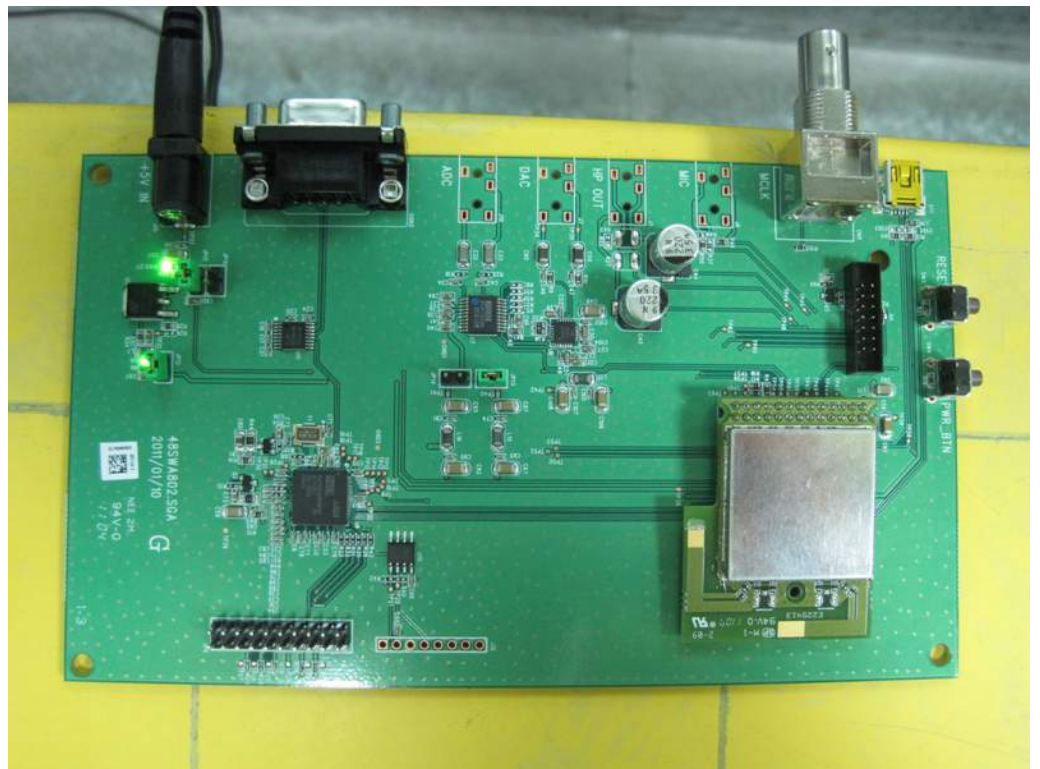

## Appendix B. Test Photos

## 1. Photographs of Conducted Emissions Test Configuration

FRONT VIEW

REAR VIEW

SIDE VIEW

SIDE VIEW

## 2. Photographs of Radiated Emissions Test Configuration

Test Configuration: 9kHz ~30MHz

FRONT VIEW

REAR VIEW

Test Configuration: 30MHz~1GHz

FRONT VIEW

REAR VIEW

Test Configuration: Above 1GHz