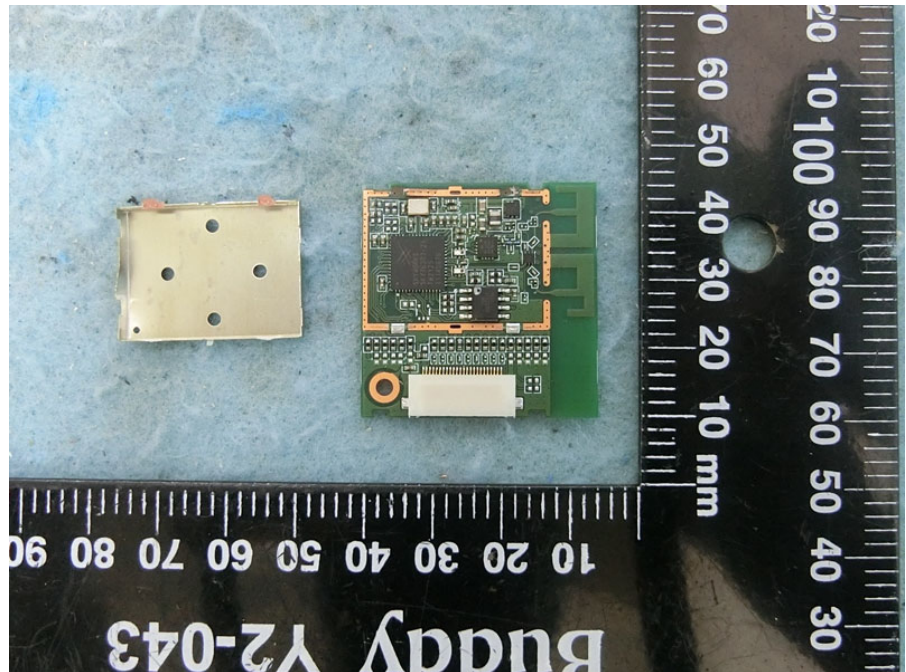

Brand Name: WNC Model Name: SWA54

EUT 1

EUT 2