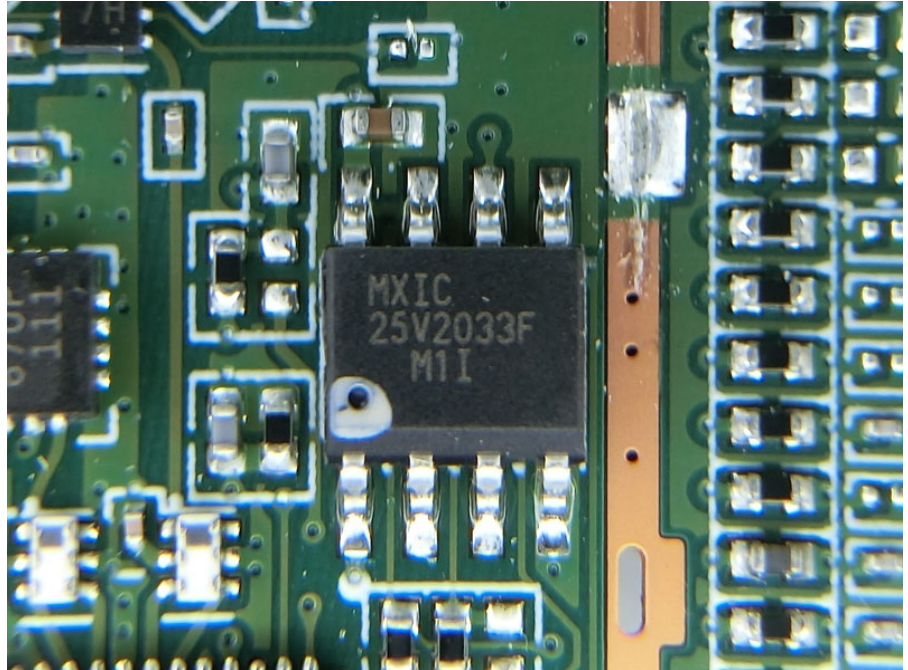

Brand Name: WNC Model Name: SWA54

EUT 1

EUT 2