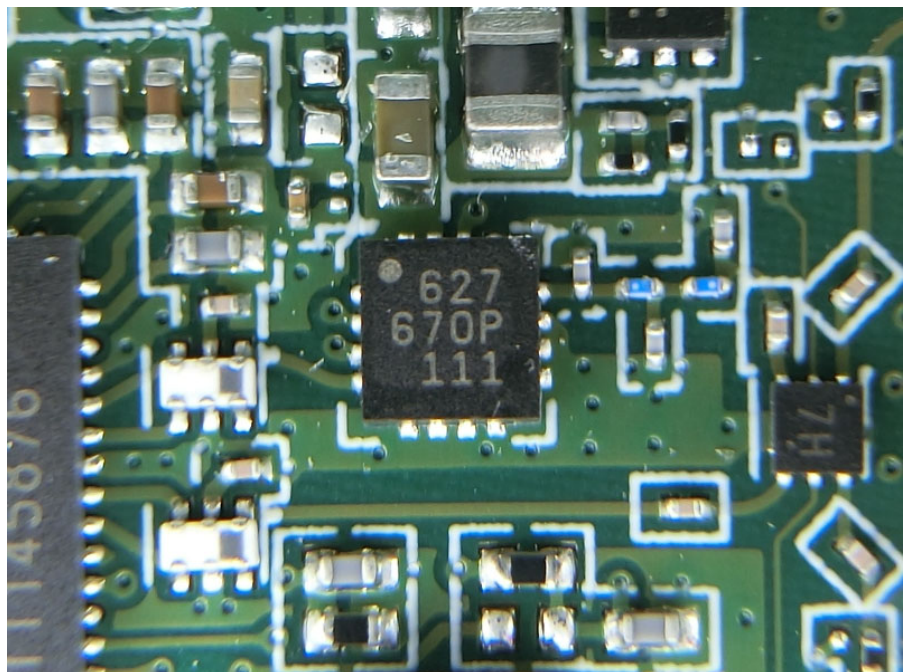

Brand Name: WNC Model Name: SWA54

EUT 1

EUT 2