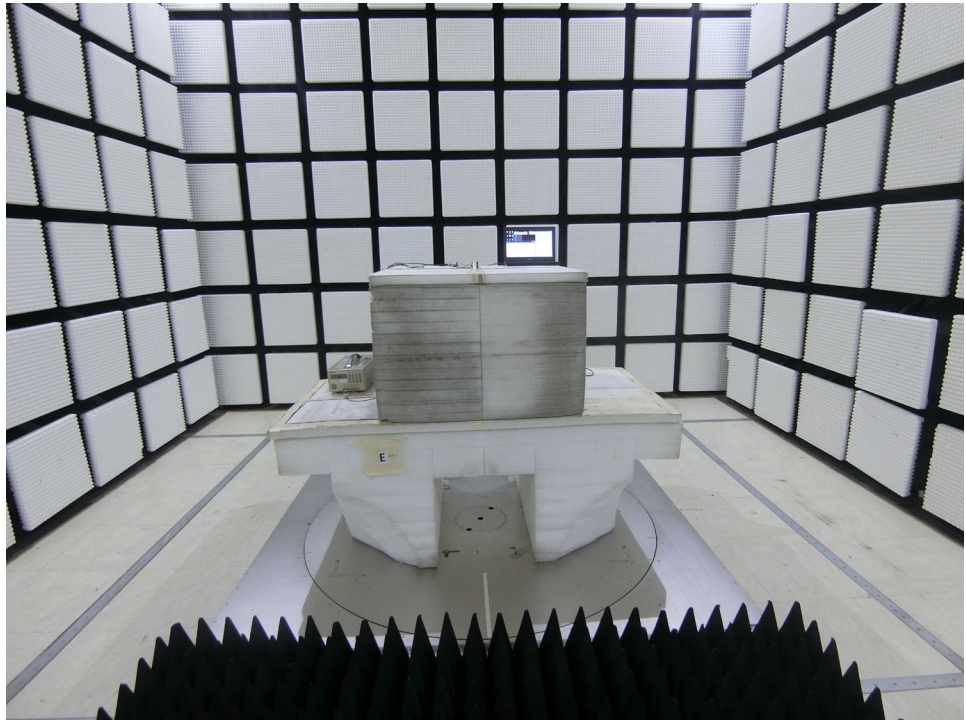

For Bandedge

FRONT VIEW