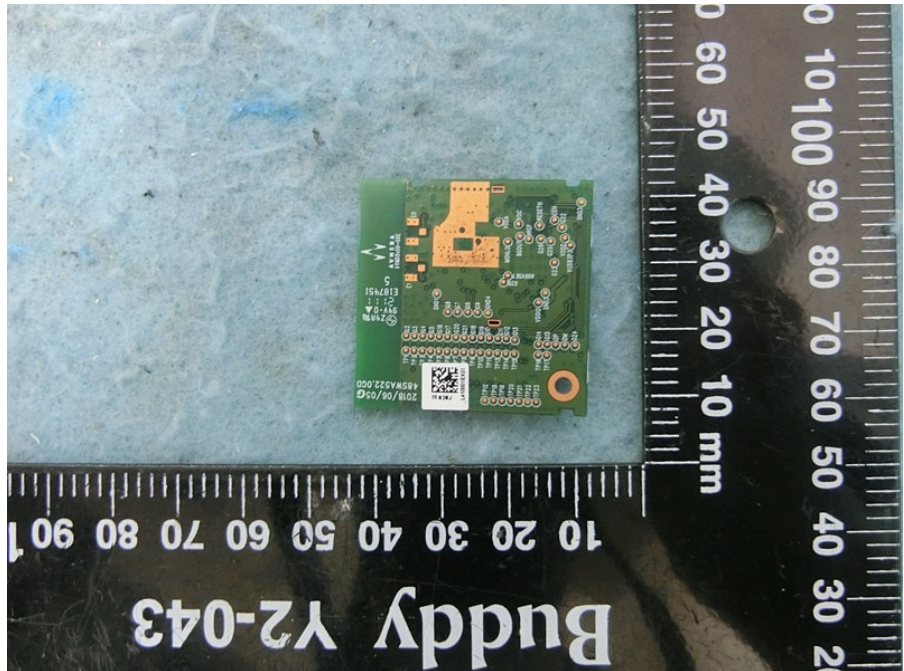

Brand Name: WNC Model Name: SWA54

EUT 1

EUT 2