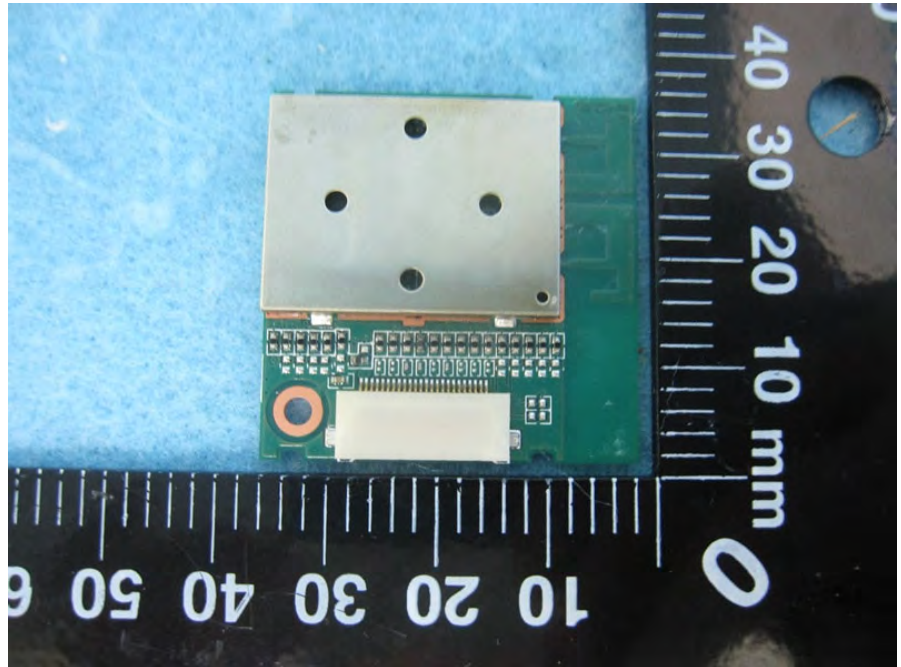

Brand Name: WNC Model Name: SWA52

EUT 1

EUT 2

Antenna 3
(External antenna)