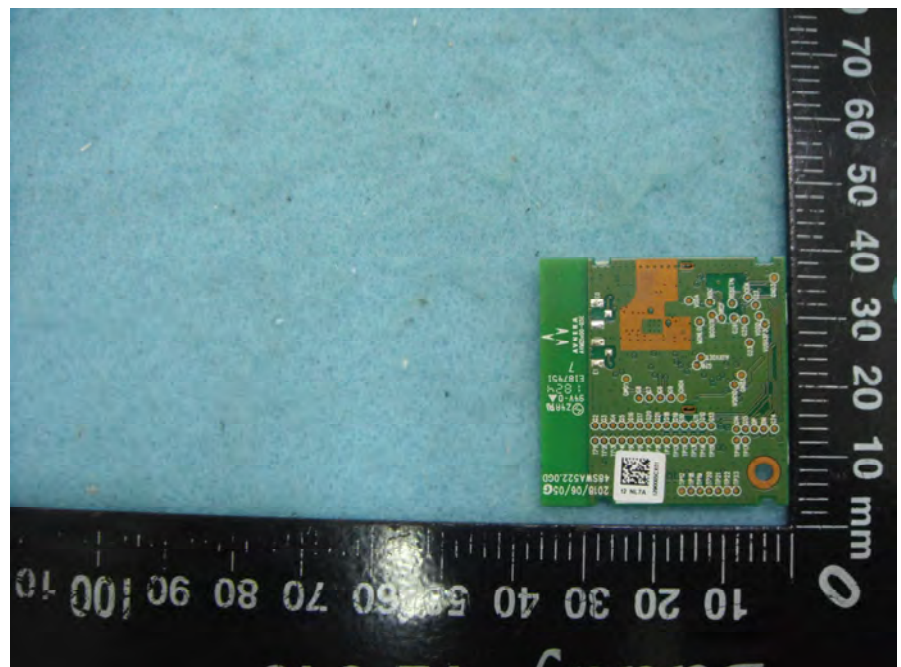

Brand Name: WNC Model Name: SWA52

EUT 1

EUT 2

Antenna 3
(External antenna)