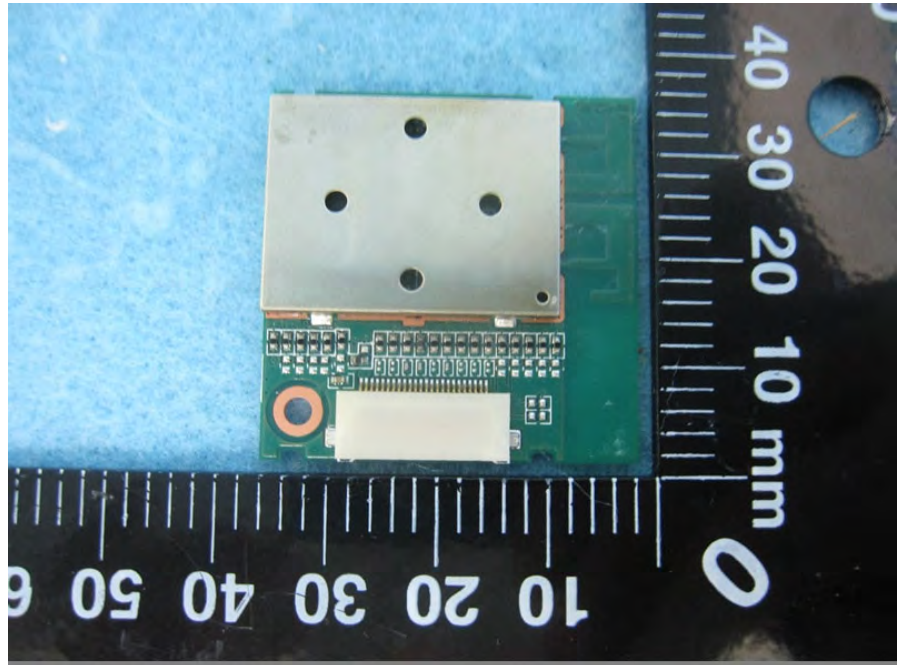

Brand Name: WNC Model Name: SWA52

EUT 1

EUT 2

Antenna 3
(External antenna)