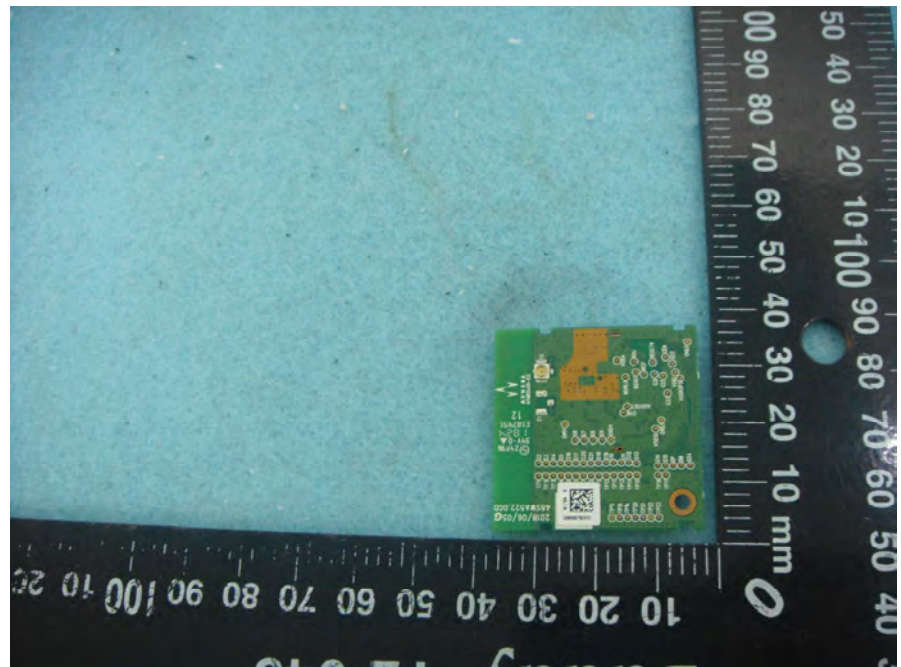

Brand Name: WNC Model Name: SWA52

EUT 1

EUT 2

Antenna 3
(External antenna)