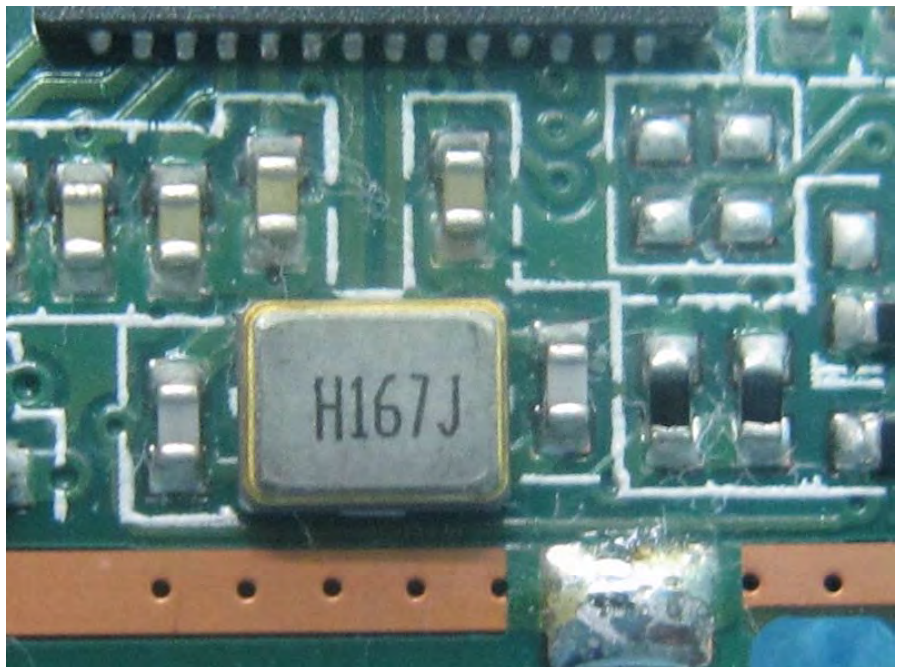

Brand Name: WNC Model Name: SWA52

EUT 1

EUT 2