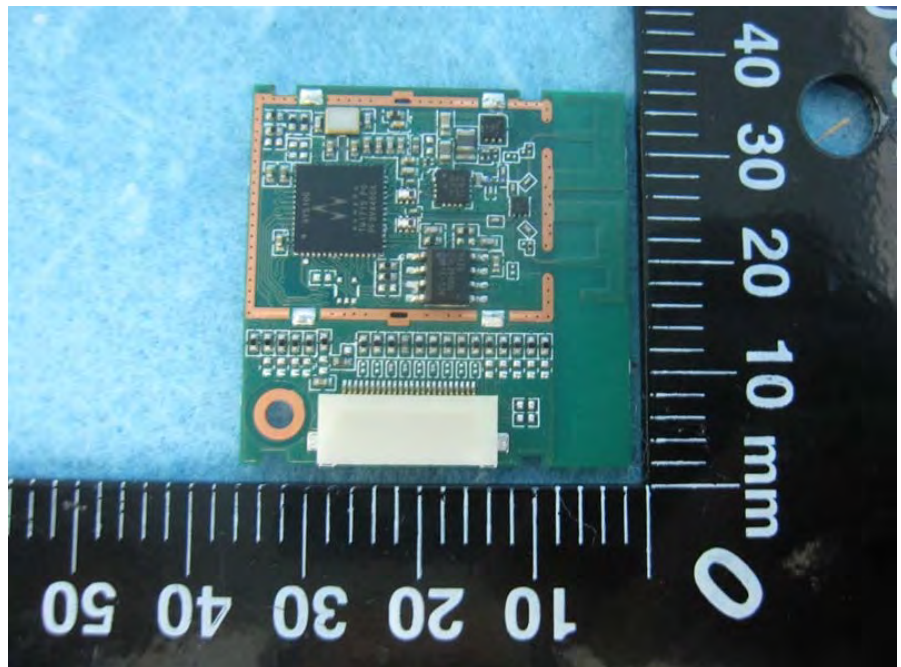

Brand Name: WNC Model Name: SWA52

EUT 1

EUT 2