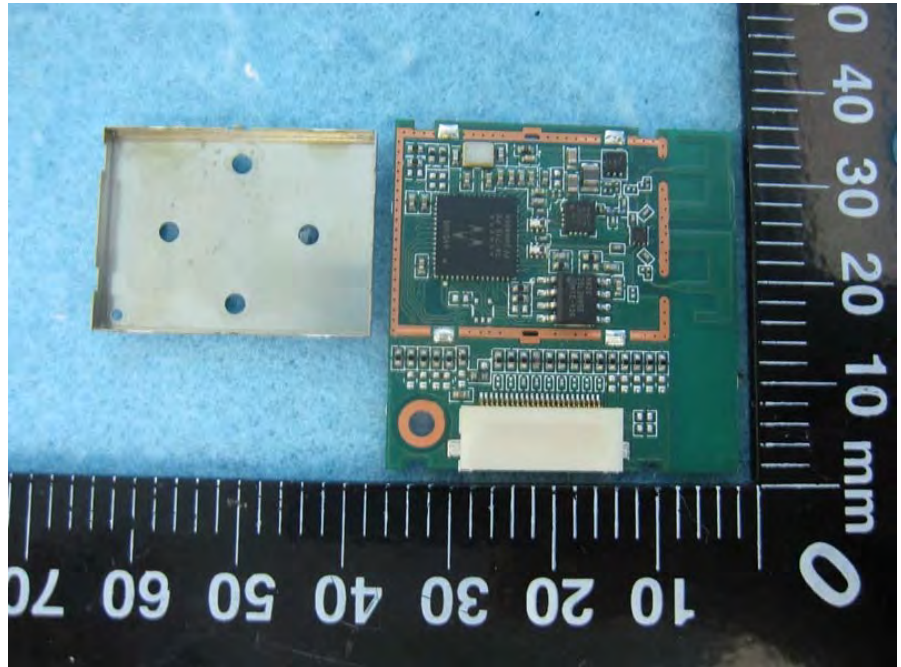

Brand Name: WNC Model Name: SWA52

EUT 1

EUT 2