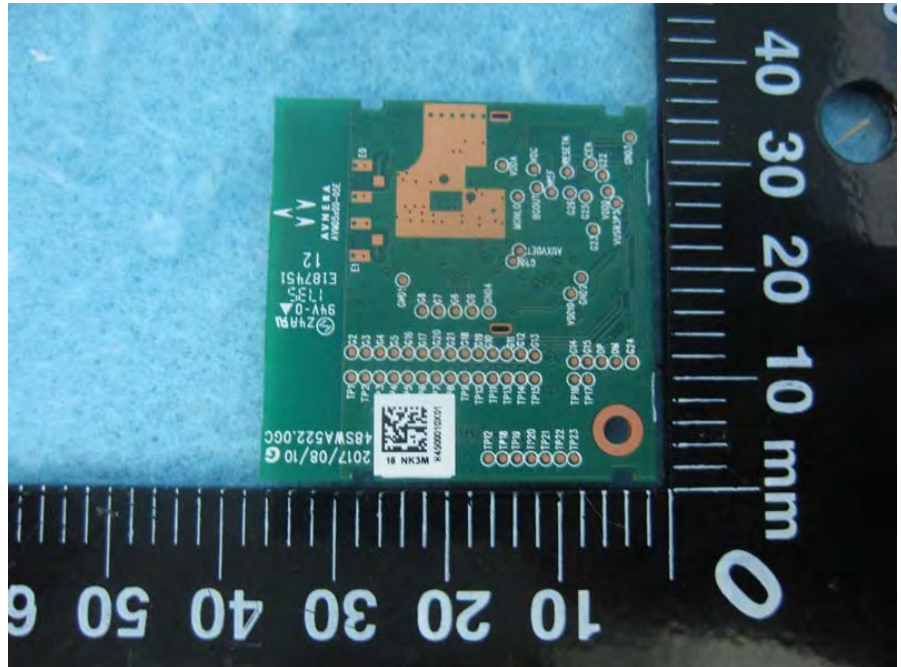

Brand Name: WNC Model Name: SWA52

EUT 1

EUT 2