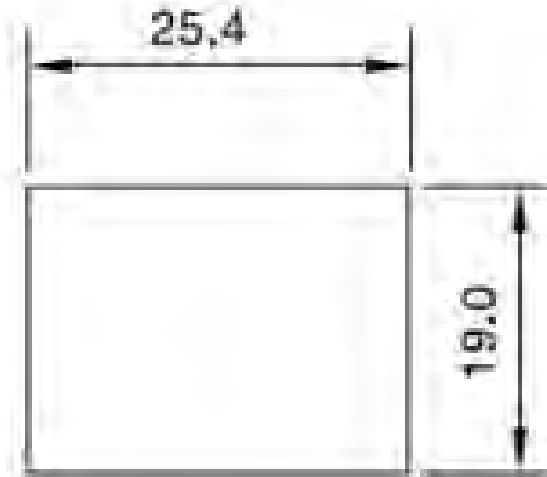

Label is here : size,
25.4 * 19.0mm

Model Name: SWA52
FCC ID : NKR-SWA52
IC : 4441A-SWA52
SN: XXXXXXXXXXXXXXXX

QR
7X7

FW:
WNC P/N:
TYPE: TX

Model Name: SWA52
FCC ID : NKR-SWA52
IC : 4441A-SWA52
SN: XXXXXXXXXXXXXXXX

QR
7X7

FW:
WNC P/N:
TYPE: RX