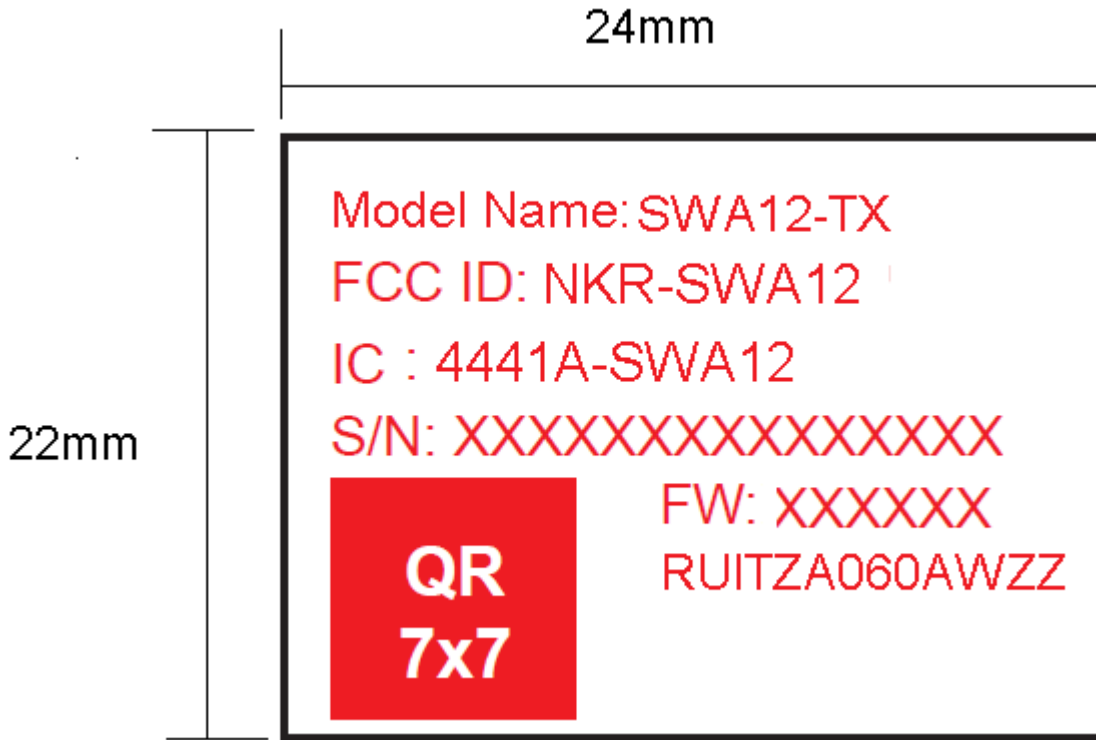

SWA12-TX 的 Label

The label will be stuck on the shield.
The shield size is 23 * 24mm.

SWA12-RX 的 Label

24mm

22mm

The label will be stuck on the shield.
The shield size is 23 * 24mm.