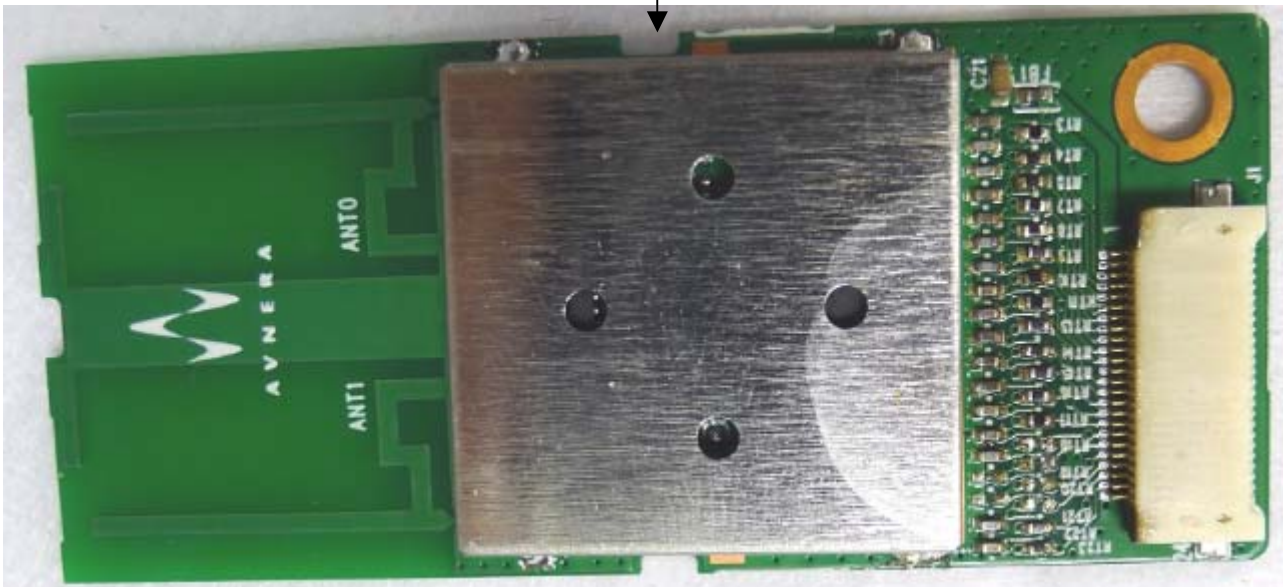

SWA12-TX 的 Label

The label will be stuck on the shield.
The shield size is 23 * 24mm.

SWA12-RX 的 Label

24mm

22mm

The label will be stuck on the shield.
The shield size is 23 * 24mm.