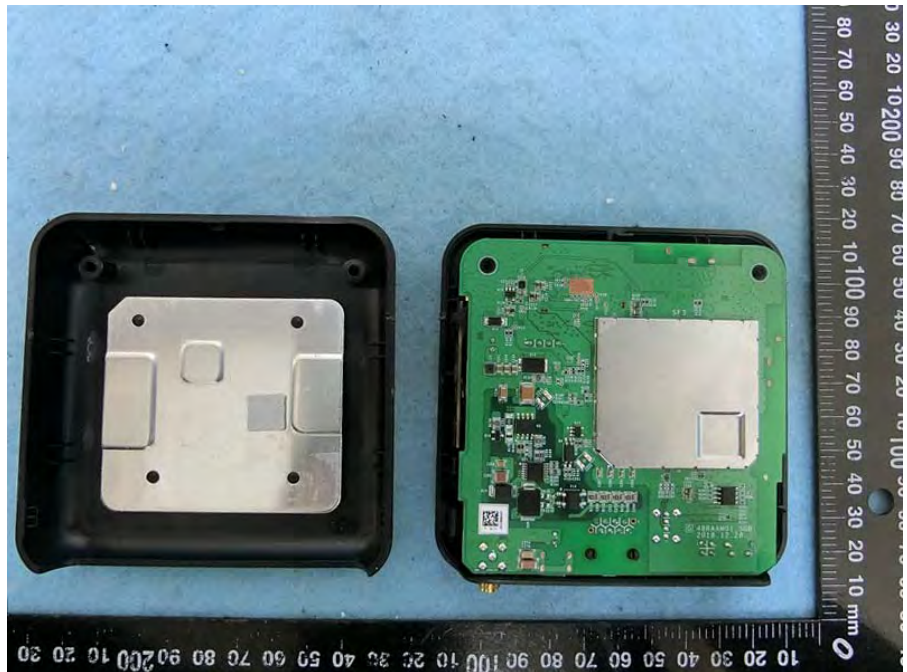

Brand Name: Catapult TECH Model Name: 815-00027, 815-00028, 815-00029

EUT 1

EUT 2

EUT 3