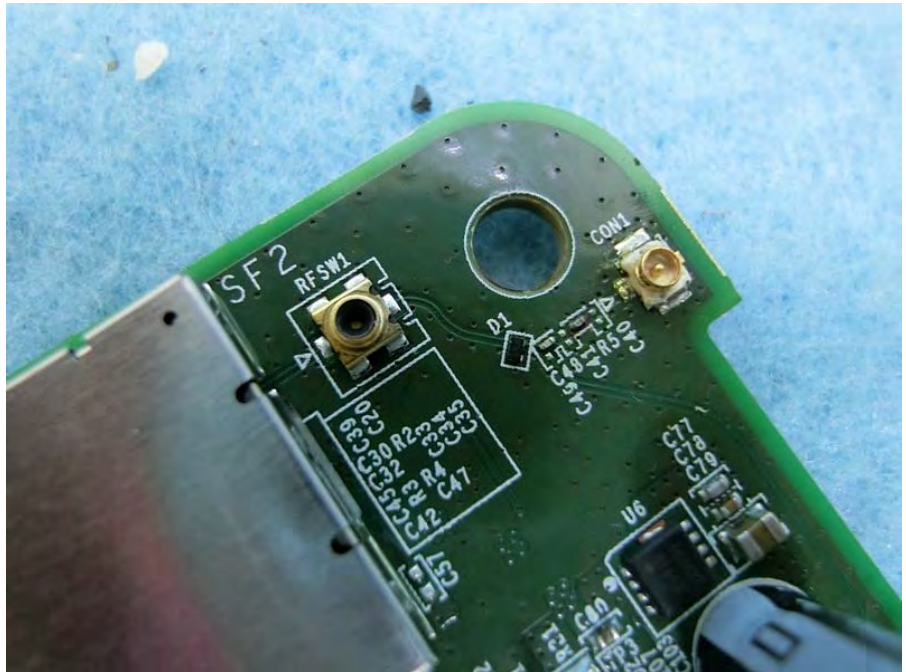

Brand Name: Catapult TECH Model Name: 815-00027, 815-00028, 815-00029

EUT 1

EUT 2

EUT 3