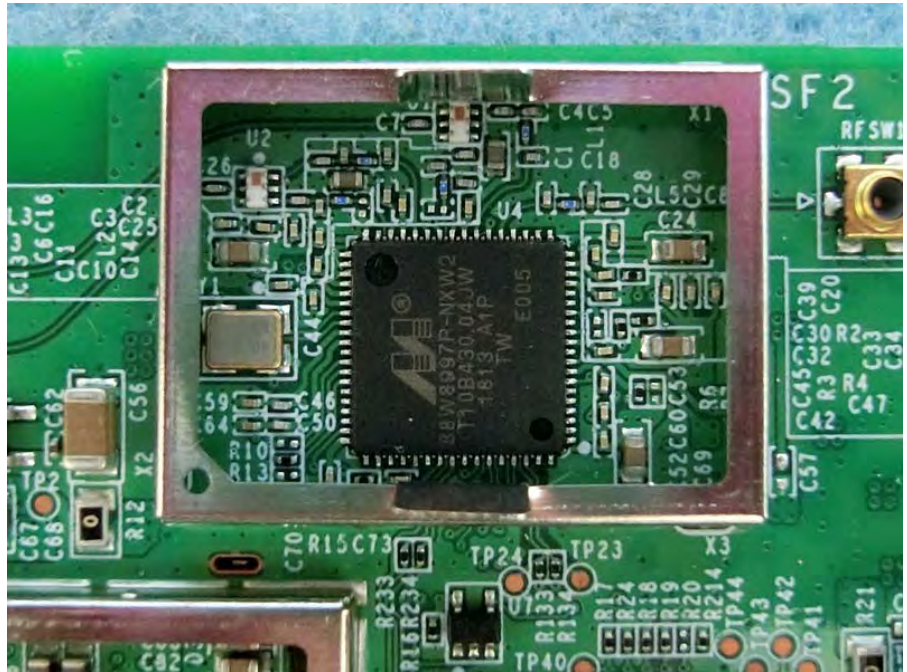

Brand Name: Catapult TECH Model Name: 815-00027, 815-00028, 815-00029

EUT 1

EUT 2

EUT 3