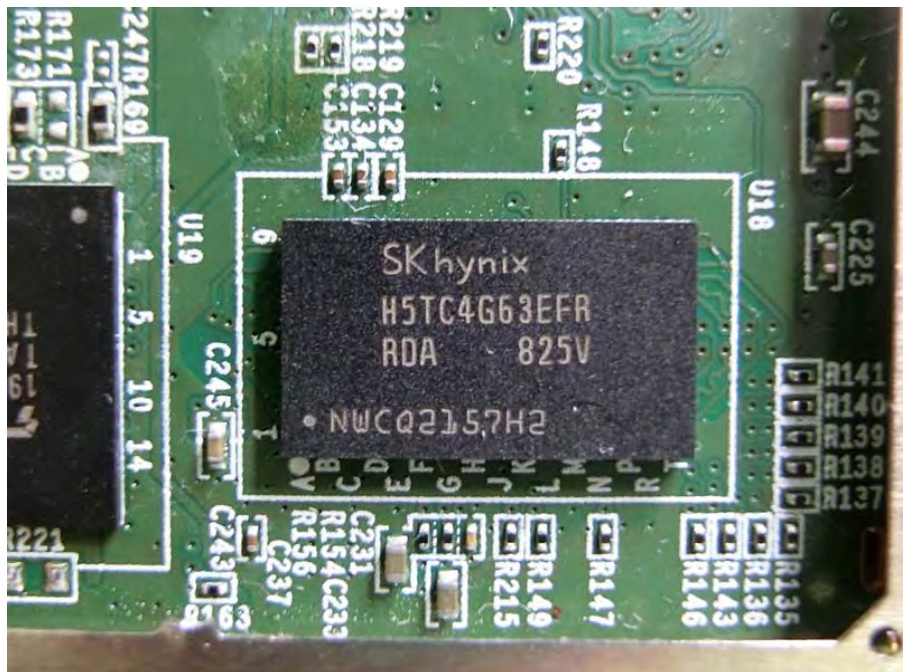

Brand Name: Catapult TECH Model Name: 815-00027, 815-00028, 815-00029

EUT 1

EUT 2

EUT 3