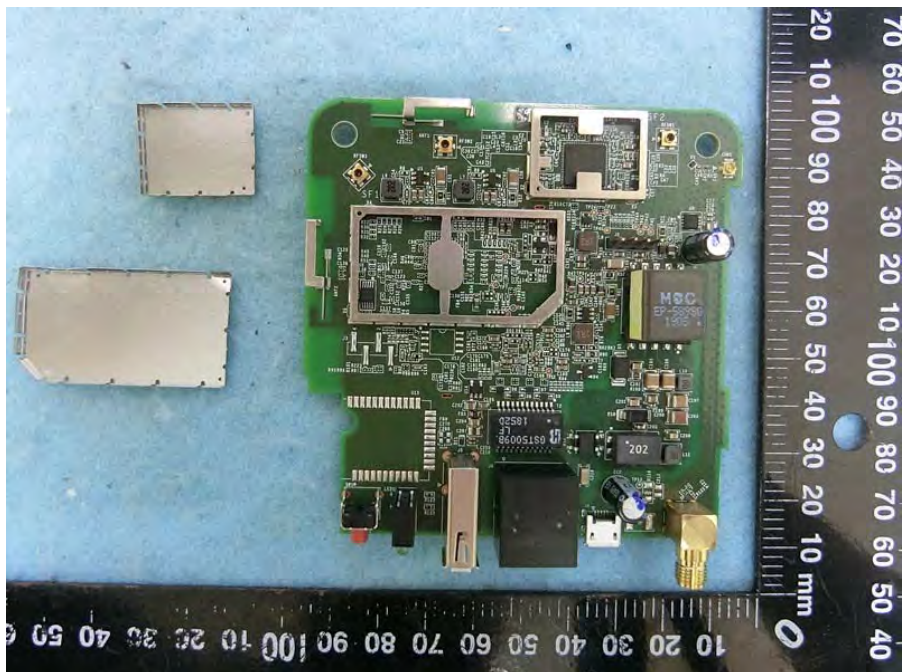

Brand Name: Catapult TECH Model Name: 815-00027, 815-00028, 815-00029

EUT 1

EUT 2

EUT 3