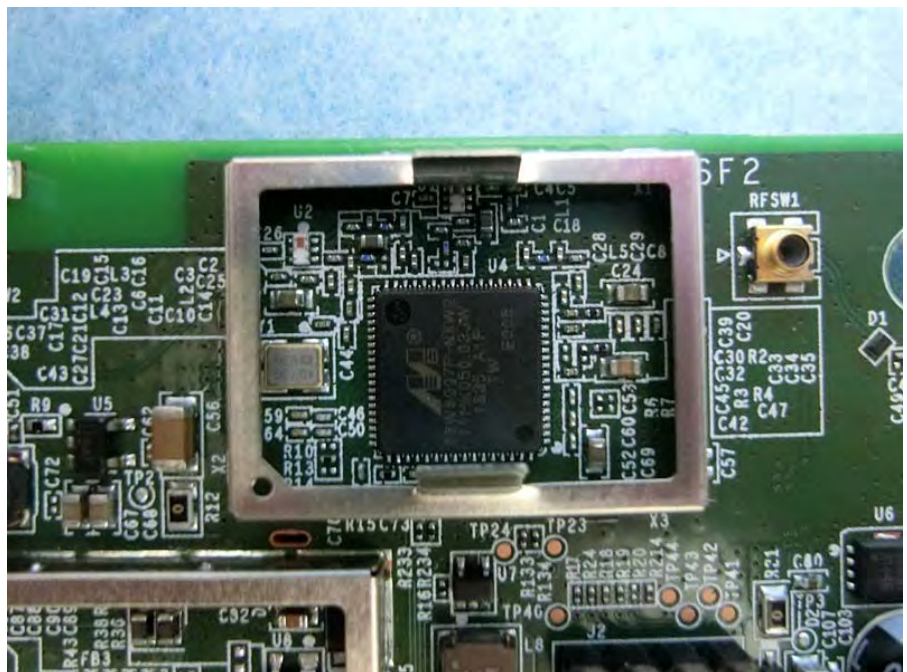

Brand Name: Catapult TECH Model Name: 815-00027, 815-00028, 815-00029

EUT 1

EUT 2

EUT 3