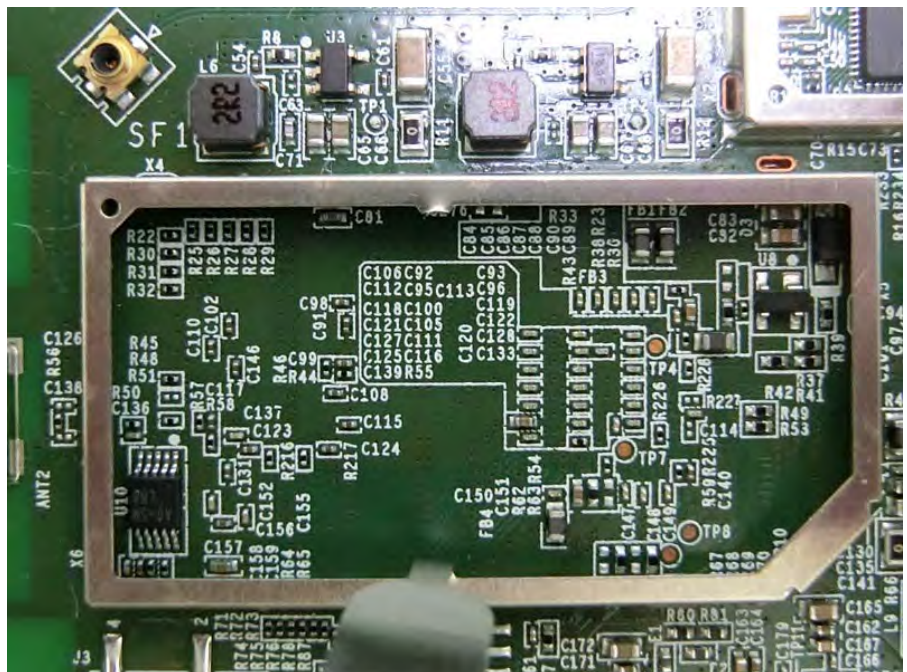

Brand Name: Catapult TECH Model Name: 815-00027, 815-00028, 815-00029

EUT 1

EUT 2

EUT 3