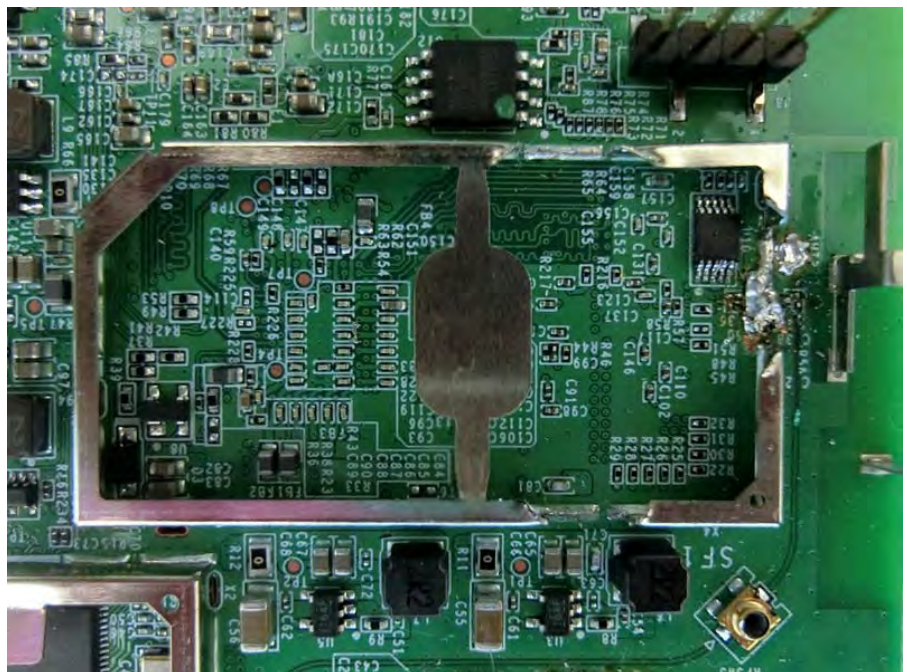

Brand Name: Catapult TECH Model Name: 815-00027, 815-00028, 815-00029

EUT 1

EUT 2

EUT 3