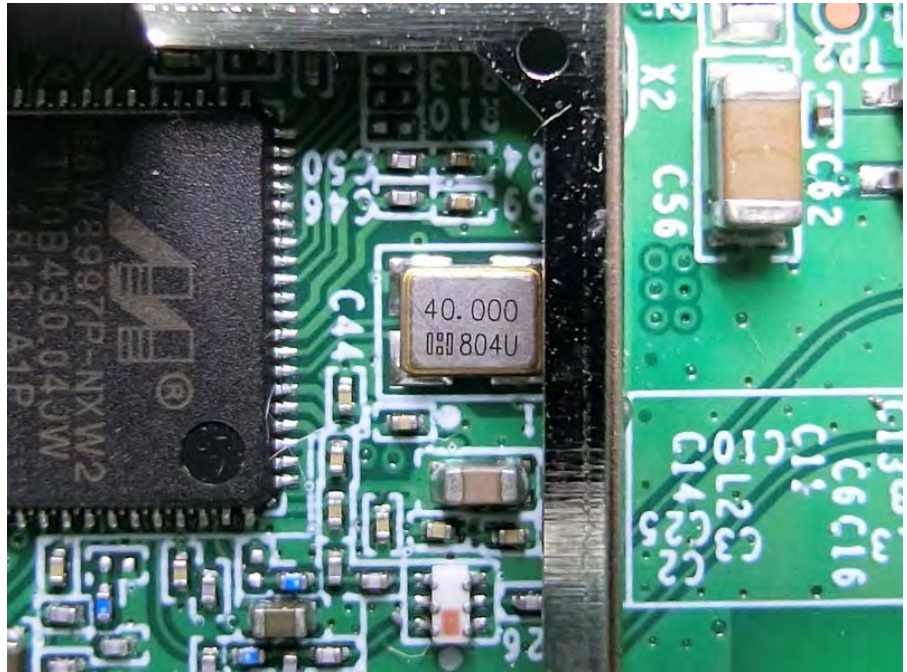

Brand Name: Catapult TECH Model Name: 815-00027, 815-00028, 815-00029

EUT 1

EUT 2

EUT 3