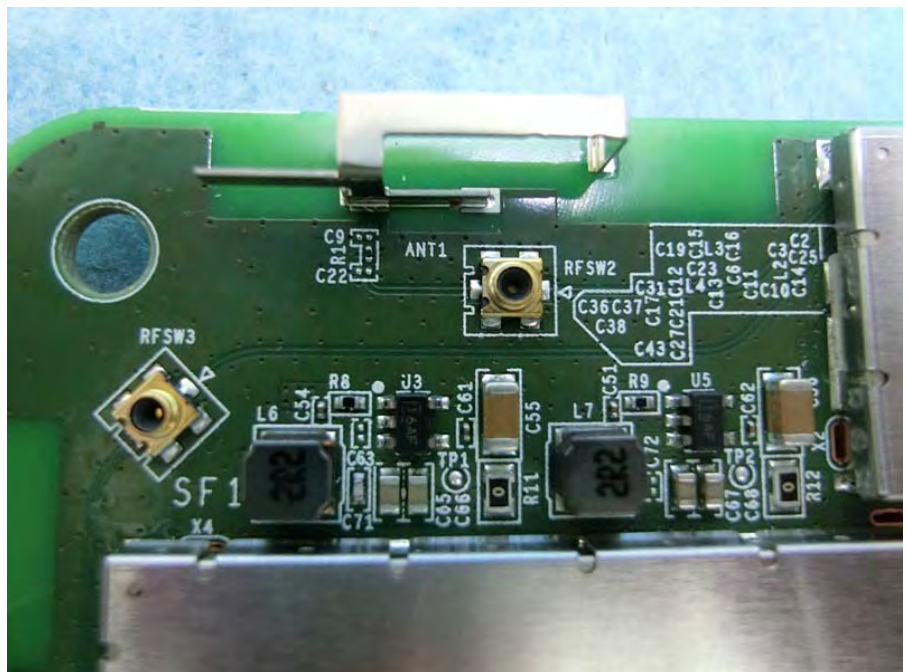

Brand Name: Catapult TECH Model Name: 815-00027, 815-00028, 815-00029

EUT 1

EUT 2

EUT 3