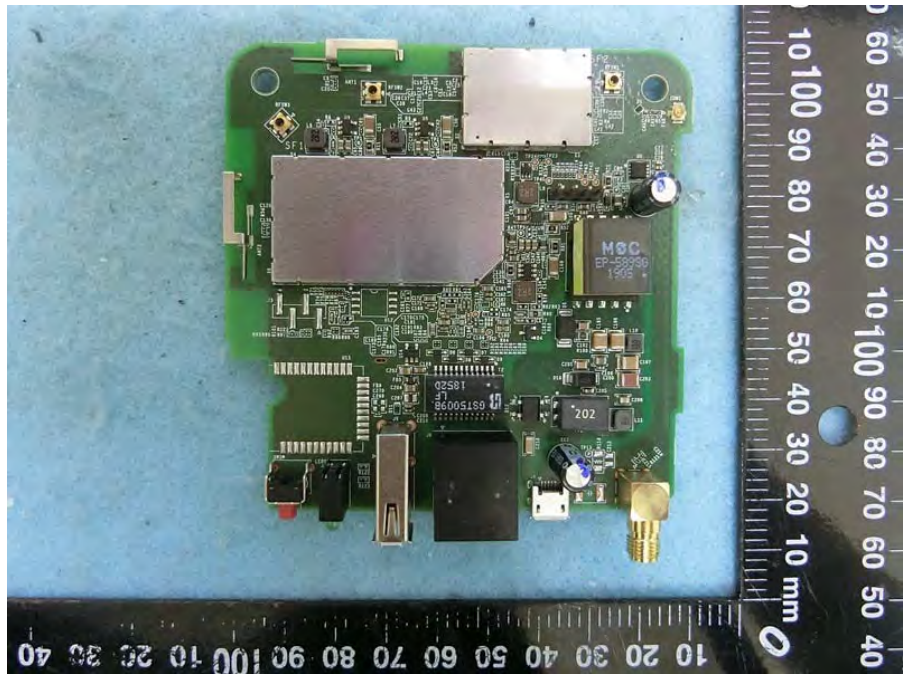

Brand Name: Catapult TECH Model Name: 815-00027, 815-00028, 815-00029

EUT 1

EUT 2

EUT 3