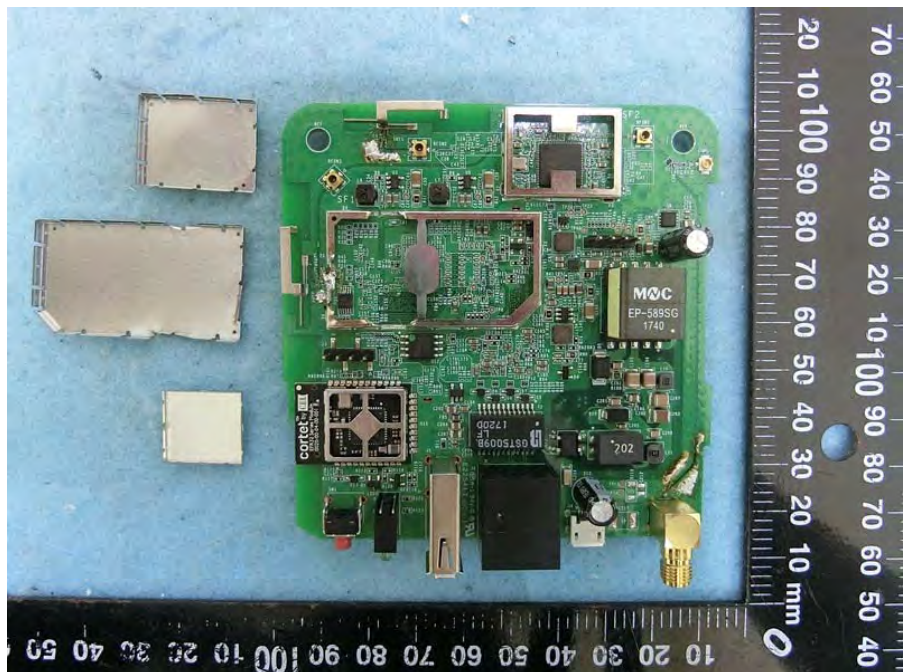

Brand Name: Catapult TECH Model Name: 815-00027, 815-00028, 815-00029

EUT 1

EUT 2

EUT 3