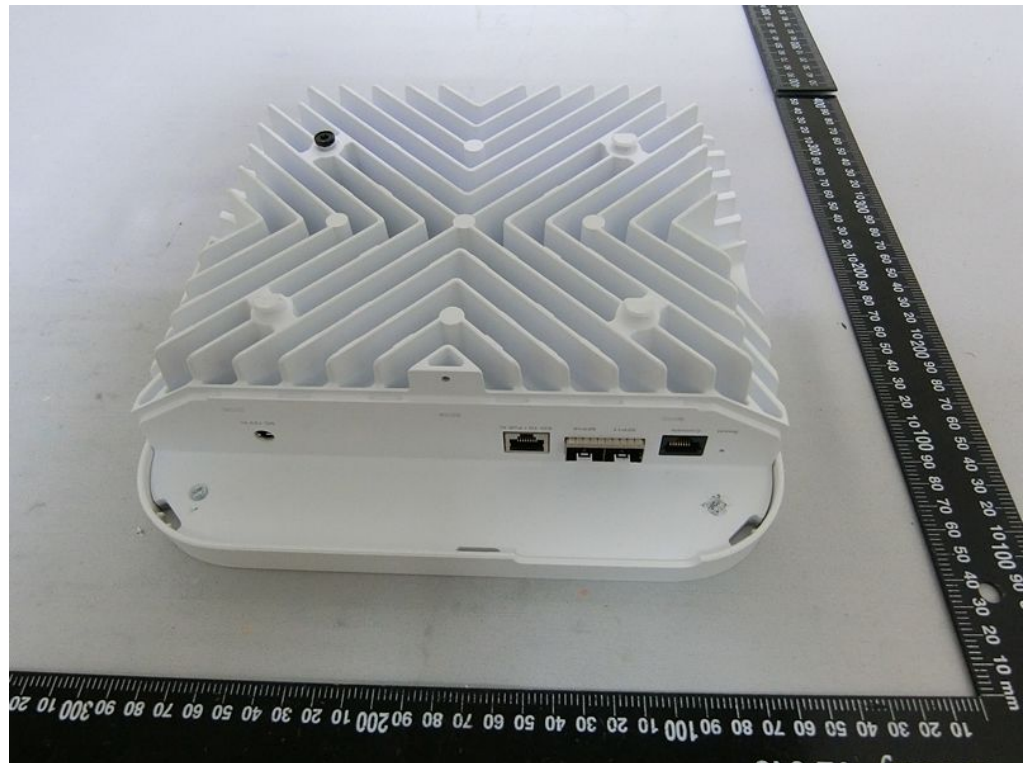

Brand Name: WNC Model Name: R1220-048L

Cradle