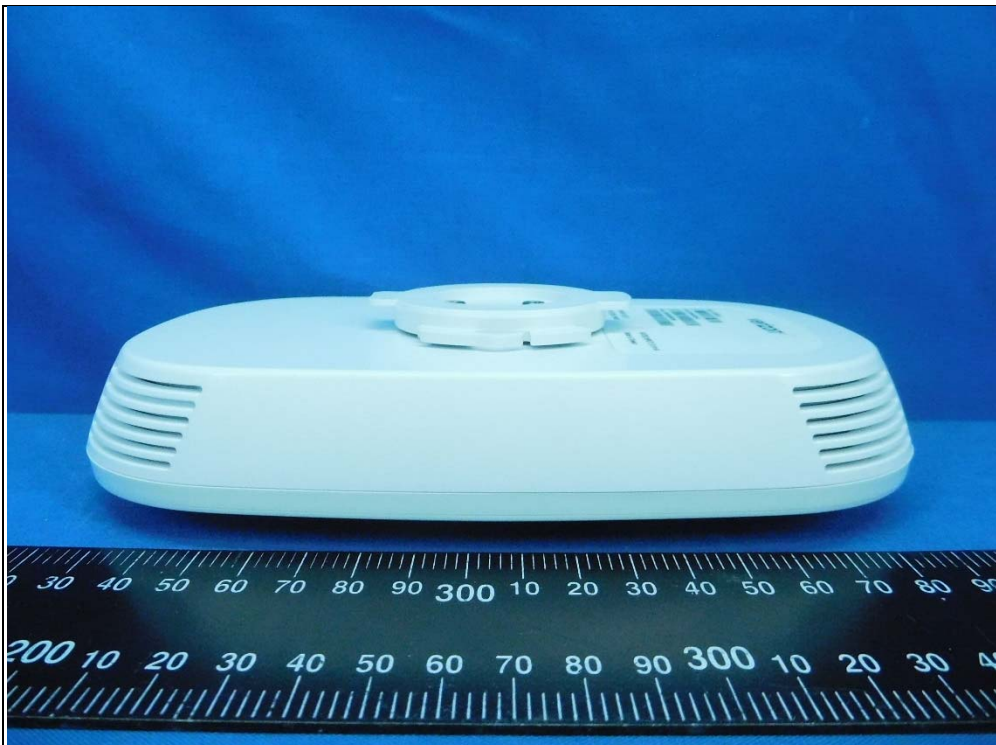

# CONSTRUCTION PHOTOS OF EUT

EUT Model Name: LVSKIDU

## Accessory Devices

Model Name: ADP-48GR B

Model Name: LVSKCRA

Model Name: LVSKODU

**BUREAU**  
**VERITAS**

Model Name: LVPK

Model Name: ADP-60HR B

Model Name: CRMJ8-POE-C6