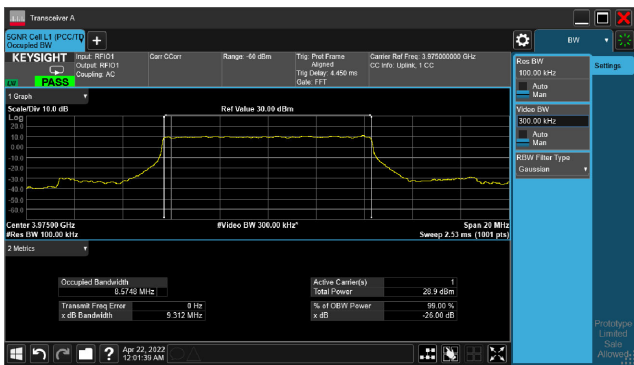

pi/2-BPSK_CH66500_10M