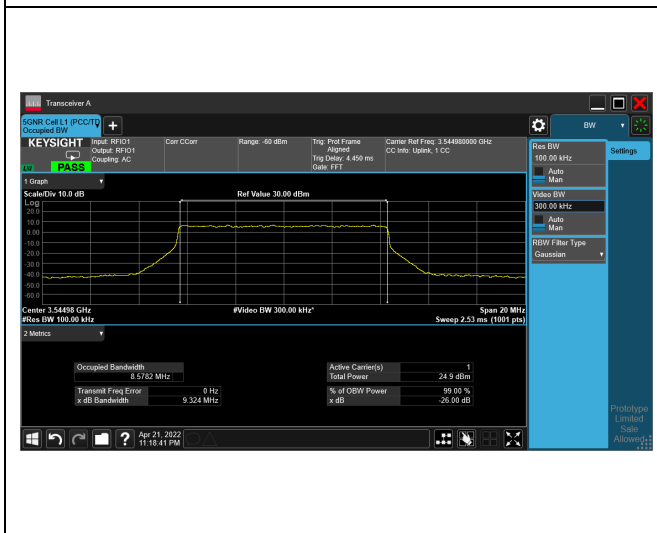

256QAM_CH636332_10M