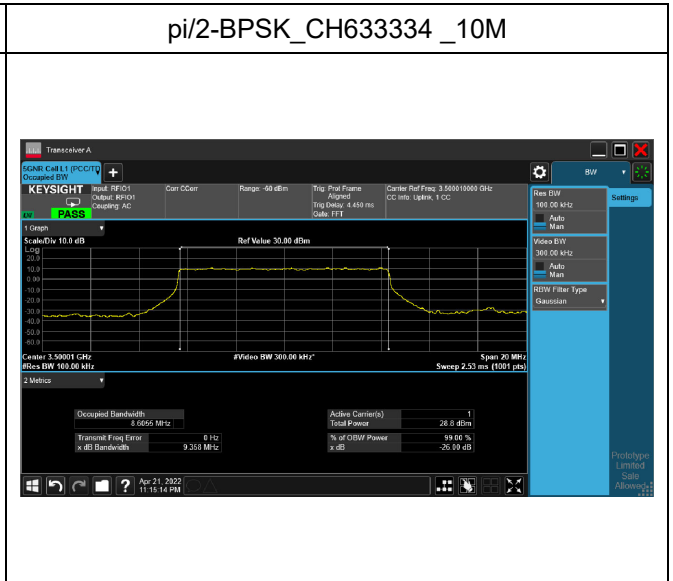

Bandwidth (MHz)	Modulation	Channel	Frequency (MHz)	Measure Level (MHz)		Limit (MHz)
				26dB BW	99% BW	
100	pi/2-BPSK	633334	3500	99.590	96.457	N/A
	QPSK			99.510	96.408	N/A
	16-QAM			99.530	96.416	N/A
	64-QAM			99.520	96.424	N/A
	256-QAM			99.530	96.429	N/A