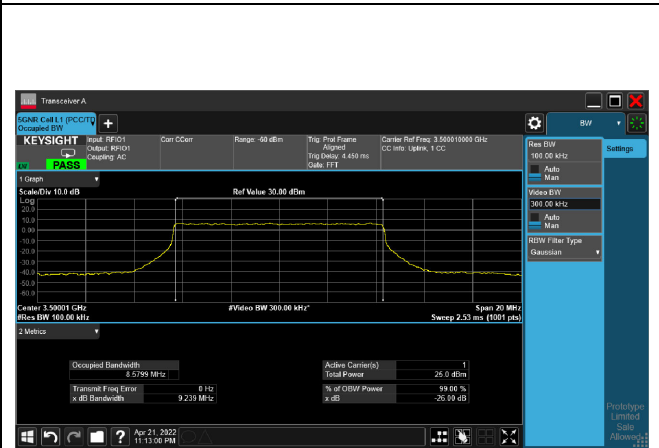

256QAM_CH633334_10M