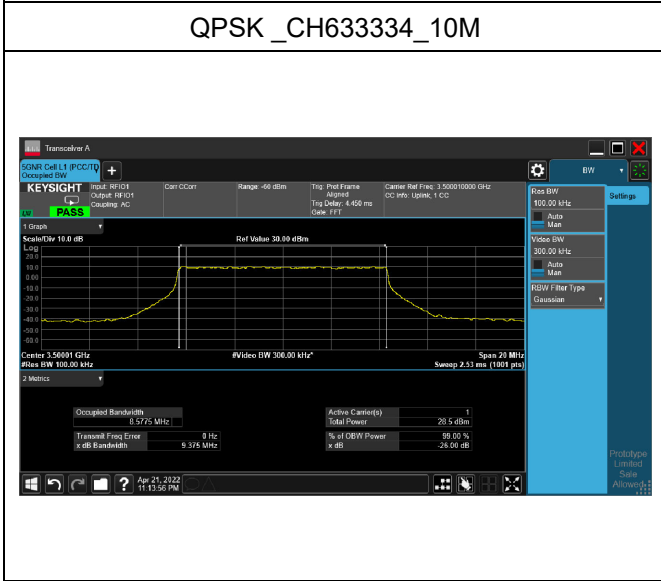

Bandwidth (MHz)	Modulation	Channel	Frequency (MHz)	Measure Level (MHz)		Limit (MHz)
				26dB BW	99% BW	
100	pi/2-BPSK	633334	3500	99.590	96.457	N/A
	QPSK			99.510	96.408	N/A
	16-QAM			99.530	96.416	N/A
	64-QAM			99.520	96.424	N/A
	256-QAM			99.530	96.429	N/A