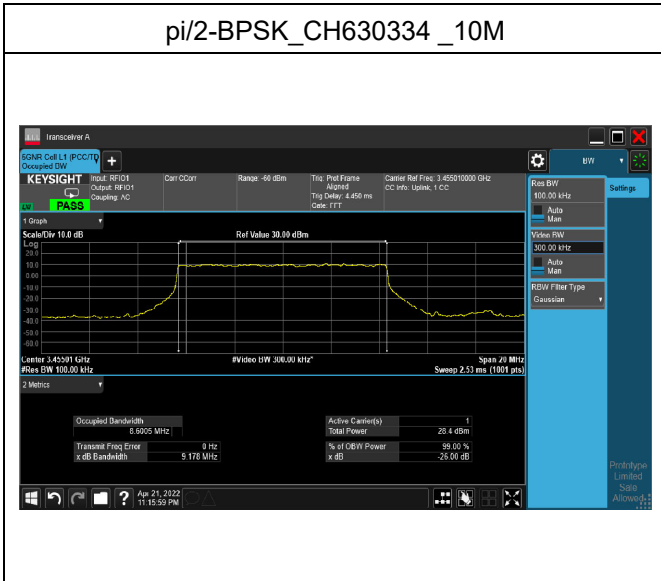

Bandwidth (MHz)	Modulation	Channel	Frequency (MHz)	Measure Level (MHz)		Limit (MHz)
				26dB BW	99% BW	
100	pi/2-BPSK	633334	3500	99.590	96.457	N/A
	QPSK			99.510	96.408	N/A
	16-QAM			99.530	96.416	N/A
	64-QAM			99.520	96.424	N/A
	256-QAM			99.530	96.429	N/A