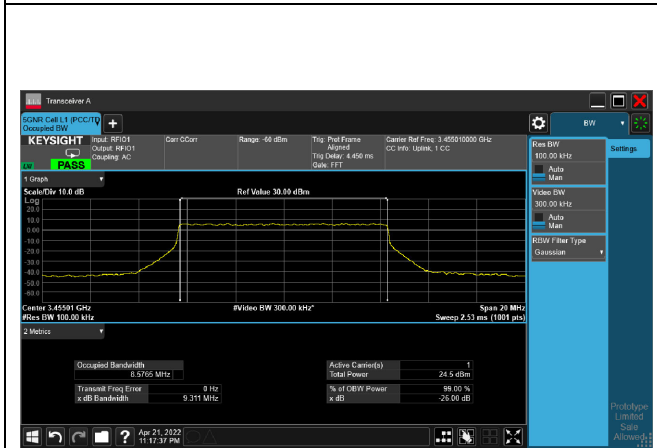

256QAM_CH630334_10M