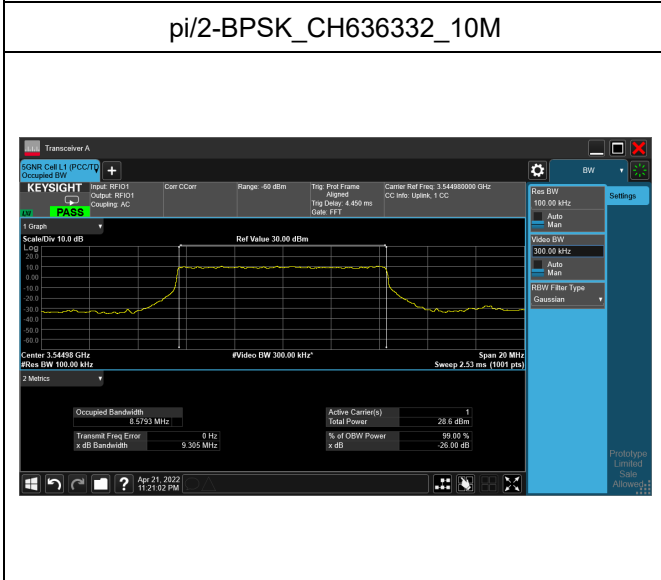

Bandwidth (MHz)	Modulation	Channel	Frequency (MHz)	Measure Level (MHz)		Limit (MHz)
				26dB BW	99% BW	
100	pi/2-BPSK	633334	3500	99.590	96.457	N/A
	QPSK			99.510	96.408	N/A
	16-QAM			99.530	96.416	N/A
	64-QAM			99.520	96.424	N/A
	256-QAM			99.530	96.429	N/A