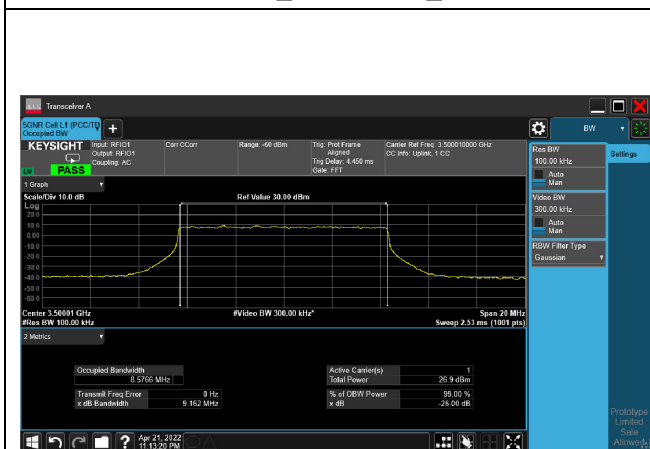

64QAM_CH633334_10M