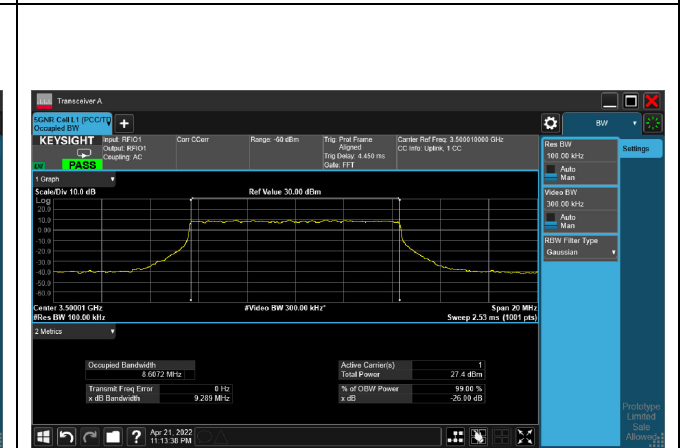

16QAM_CH633334_10M