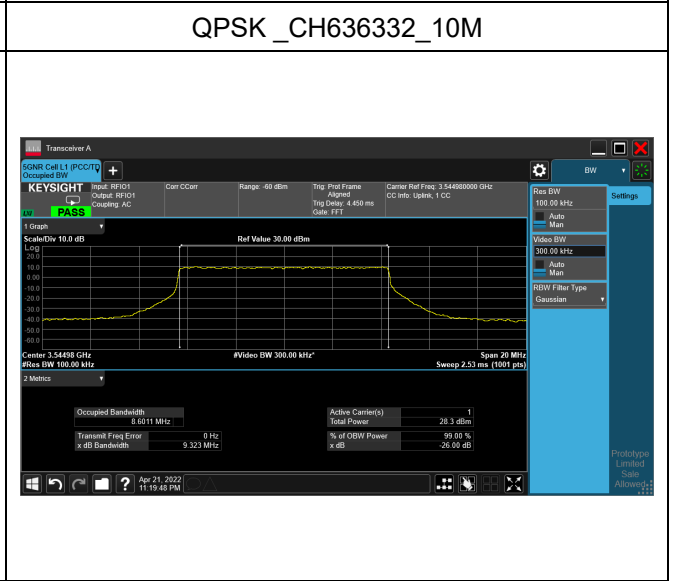

Bandwidth (MHz)	Modulation	Channel	Frequency (MHz)	Measure Level (MHz)		Limit (MHz)
				26dB BW	99% BW	
100	pi/2-BPSK	633334	3500	99.590	96.457	N/A
	QPSK			99.510	96.408	N/A
	16-QAM			99.530	96.416	N/A
	64-QAM			99.520	96.424	N/A
	256-QAM			99.530	96.429	N/A