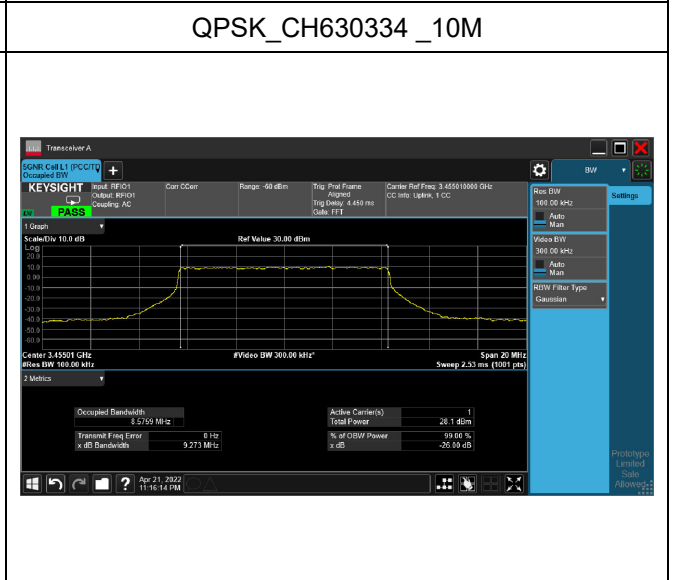

Bandwidth (MHz)	Modulation	Channel	Frequency (MHz)	Measure Level (MHz)		Limit (MHz)
				26dB BW	99% BW	
100	pi/2-BPSK	633334	3500	99.590	96.457	N/A
	QPSK			99.510	96.408	N/A
	16-QAM			99.530	96.416	N/A
	64-QAM			99.520	96.424	N/A
	256-QAM			99.530	96.429	N/A