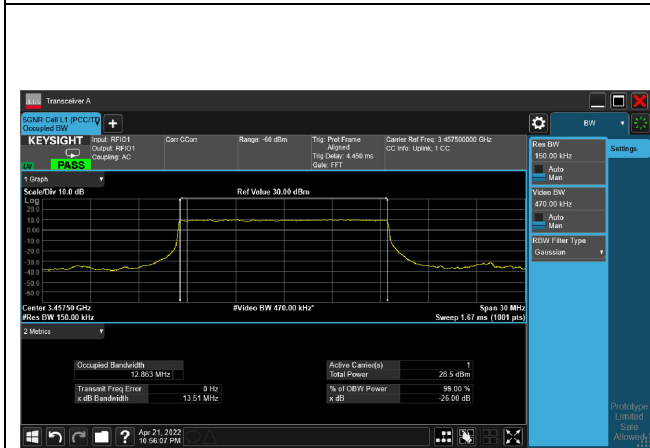

pi/2-BPSK_CH 630500_15M