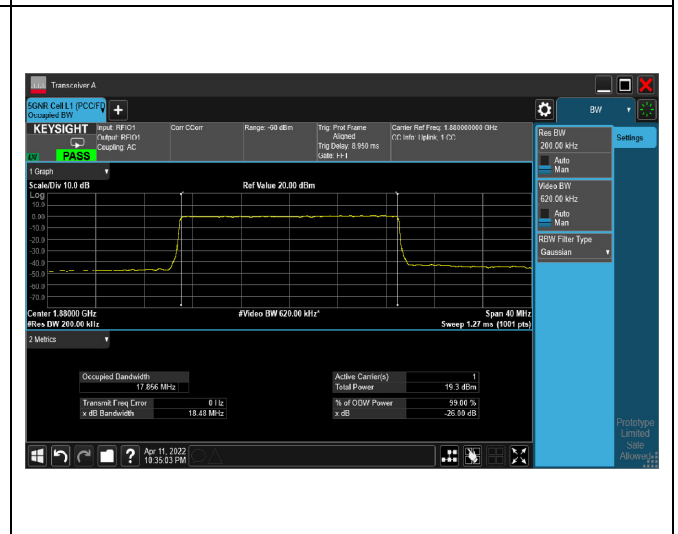

256QAM_CH380000_20M

Mode 2: 5G NR n5

Bandwidth (MHz)	Modulation	Channel	Frequency (MHz)	Measure Level (MHz)		Limit (MHz)
				26dB BW	99% BW	
5	pi/2-BPSK	165300	826.5	4.796	4.468	N/A
		167300	836.5	4.753	4.464	N/A
		169300	846.5	4.768	4.461	N/A
	QPSK	165300	826.5	4.795	4.467	N/A
		167300	836.5	4.794	4.466	N/A
		169300	846.5	4.781	4.467	N/A
	16-QAM	165300	826.5	4.849	4.483	N/A
		167300	836.5	4.728	4.467	N/A
		169300	846.5	4.822	4.482	N/A
	64-QAM	165300	826.5	4.769	4.469	N/A
		167300	836.5	4.779	4.468	N/A
		169300	846.5	4.706	4.467	N/A
	256-QAM	165300	826.5	4.781	4.481	N/A
		167300	836.5	4.831	4.480	N/A
		169300	846.5	4.753	4.480	N/A
10	pi/2-BPSK	165800	829	9.297	8.923	N/A
		167300	836.5	9.309	8.926	N/A
		168800	844	9.289	8.930	N/A
	QPSK	165800	829	9.274	8.925	N/A
		167300	836.5	9.326	8.930	N/A
		168800	844	9.288	8.930	N/A
	16-QAM	165800	829	9.379	8.936	N/A
		167300	836.5	9.310	8.933	N/A
		168800	844	9.278	8.934	N/A
	64-QAM	165800	829	9.319	8.927	N/A
		167300	836.5	9.314	8.927	N/A
		168800	844	9.299	8.922	N/A
	256-QAM	165800	829	9.347	8.927	N/A
		167300	836.5	9.340	8.929	N/A
		168800	844	9.270	8.925	N/A