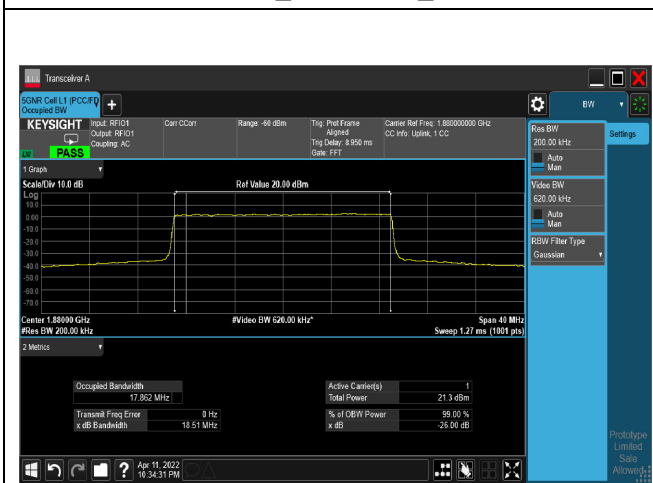

64QAM_CH376000_20M