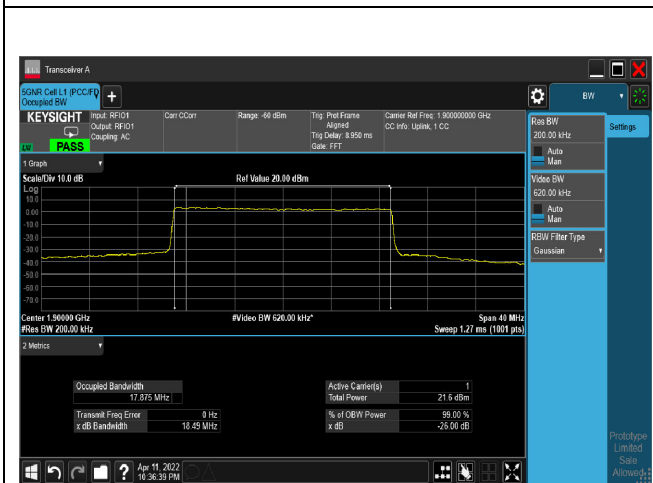

16QAM_CH380000_20M