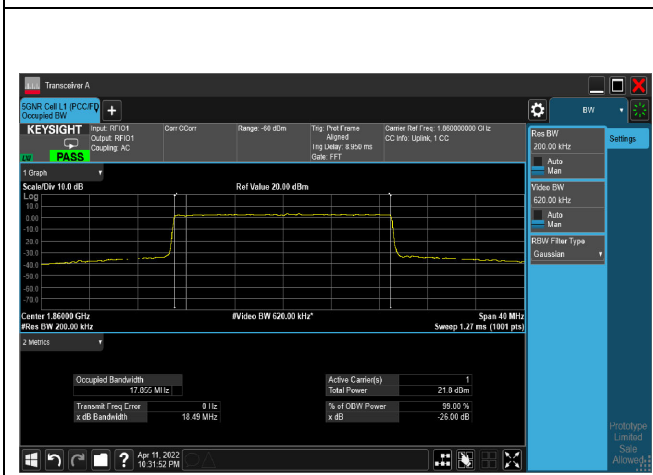

16QAM_CH372000_20M