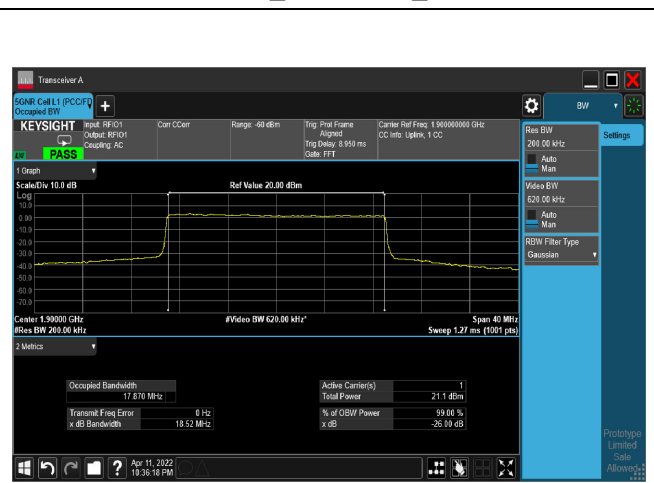

64QAM_CH380000_20M