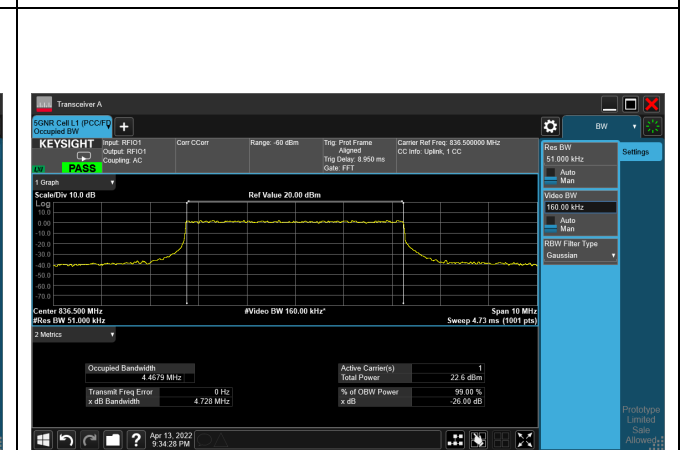

16QAM_CH167300_5M