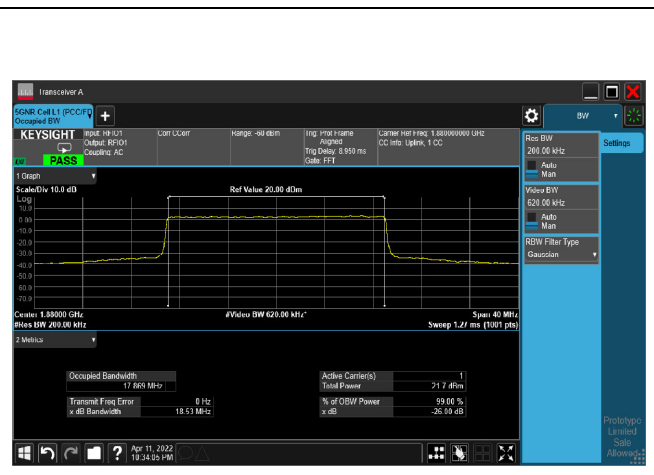

16QAM_CH376000_20M