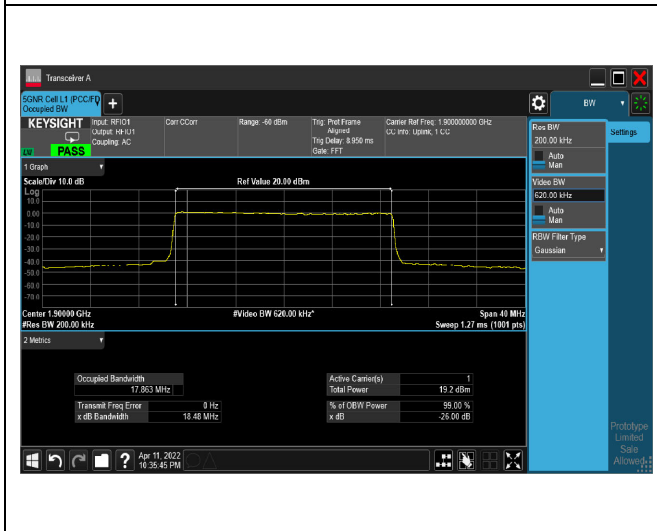

256QAM_CH380000_20M

Mode 2: 5G NR n5

Bandwidth (MHz)	Modulation	Channel	Frequency (MHz)	Measure Level (MHz)		Limit (MHz)
				26dB BW	99% BW	
5	pi/2-BPSK	165300	826.5	4.796	4.468	N/A
		167300	836.5	4.753	4.464	N/A
		169300	846.5	4.768	4.461	N/A
	QPSK	165300	826.5	4.795	4.467	N/A
		167300	836.5	4.794	4.466	N/A
		169300	846.5	4.781	4.467	N/A
	16-QAM	165300	826.5	4.849	4.483	N/A
		167300	836.5	4.728	4.467	N/A
		169300	846.5	4.822	4.482	N/A
	64-QAM	165300	826.5	4.769	4.469	N/A
		167300	836.5	4.779	4.468	N/A
		169300	846.5	4.706	4.467	N/A
	256-QAM	165300	826.5	4.781	4.481	N/A
		167300	836.5	4.831	4.480	N/A
		169300	846.5	4.753	4.480	N/A
10	pi/2-BPSK	165800	829	9.297	8.923	N/A
		167300	836.5	9.309	8.926	N/A
		168800	844	9.289	8.930	N/A
	QPSK	165800	829	9.274	8.925	N/A
		167300	836.5	9.326	8.930	N/A
		168800	844	9.288	8.930	N/A
	16-QAM	165800	829	9.379	8.936	N/A
		167300	836.5	9.310	8.933	N/A
		168800	844	9.278	8.934	N/A
	64-QAM	165800	829	9.319	8.927	N/A
		167300	836.5	9.314	8.927	N/A
		168800	844	9.299	8.922	N/A
	256-QAM	165800	829	9.347	8.927	N/A
		167300	836.5	9.340	8.929	N/A
		168800	844	9.270	8.925	N/A