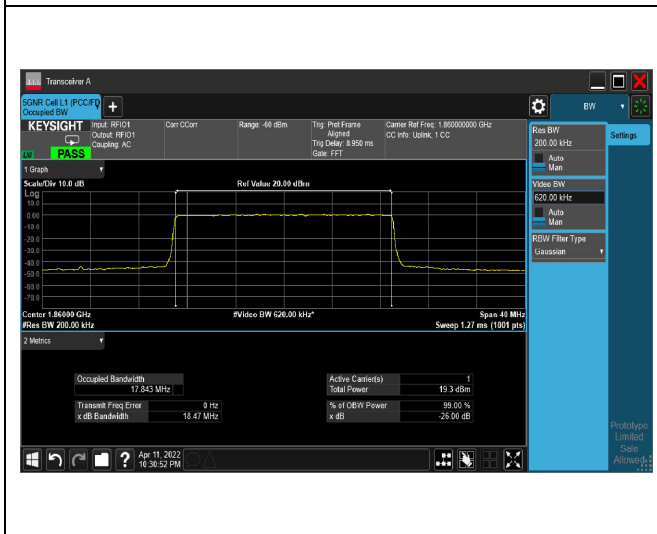

256QAM_CH372000_20M