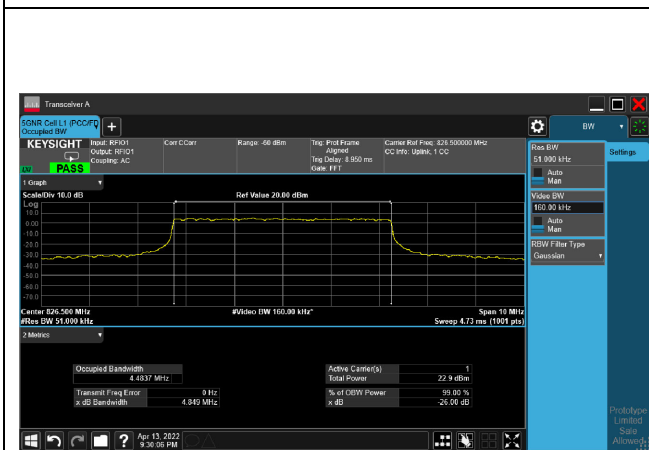

16QAM_CH165300_5M