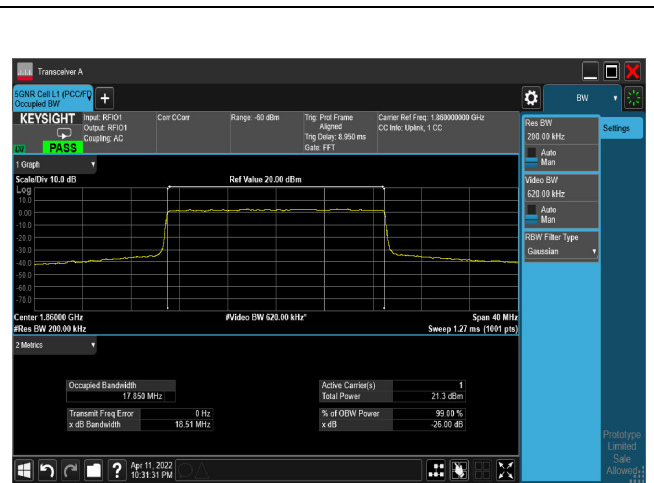

64QAM_CH372000_20M